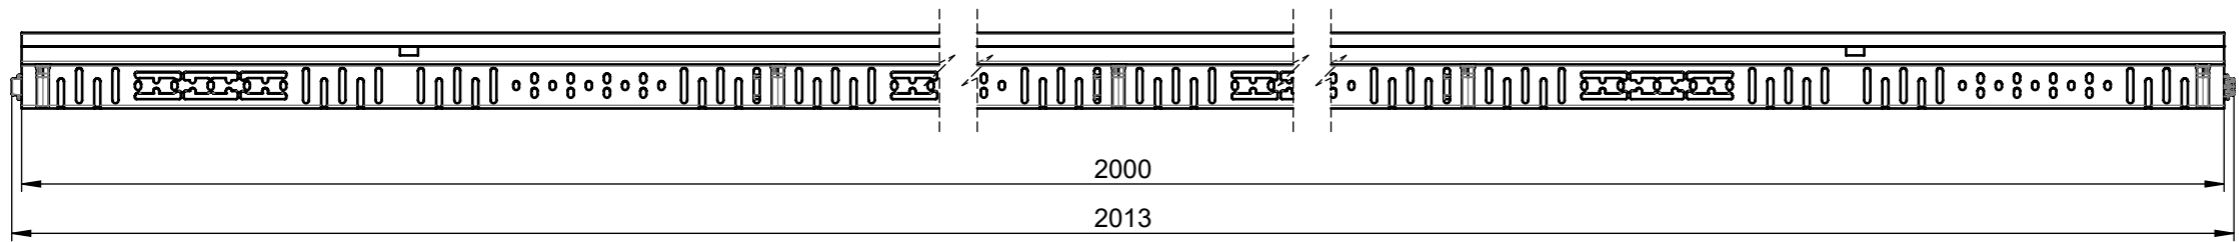

material number: 3000046
local article number: 320702

ACO Hochbau Vertrieb GmbH 24755 Rendsburg, Postfach 320 Tel. +49 4331 354-410 Fax. +49 4331 354-360 www.aco-hochbau.de	drawing-no.: 1097247-M	index: 003	documenttype: marketing drw.	
	created by: Isigel	reviewed by: mwandkowski	projection:ISO-E 	scale: 1:5
title: ACO Profiline ASM Profiline RF 100 x 50 x 2000_ galvanized steel ZSB Profiline RF 100 x 50 x 2000_ Verzinkter Stahl			serial-released	
The reproduction, distribution and utilization of this document as well as the communication of its contents to others without express authorization is prohibited. Offenders will be held liable for the payment of damages. All rights reserved in the event of the grant of a patent, utility model or design. Observe copyright by ISO 16016		release date: 07.04.2021	sheet: 1/1