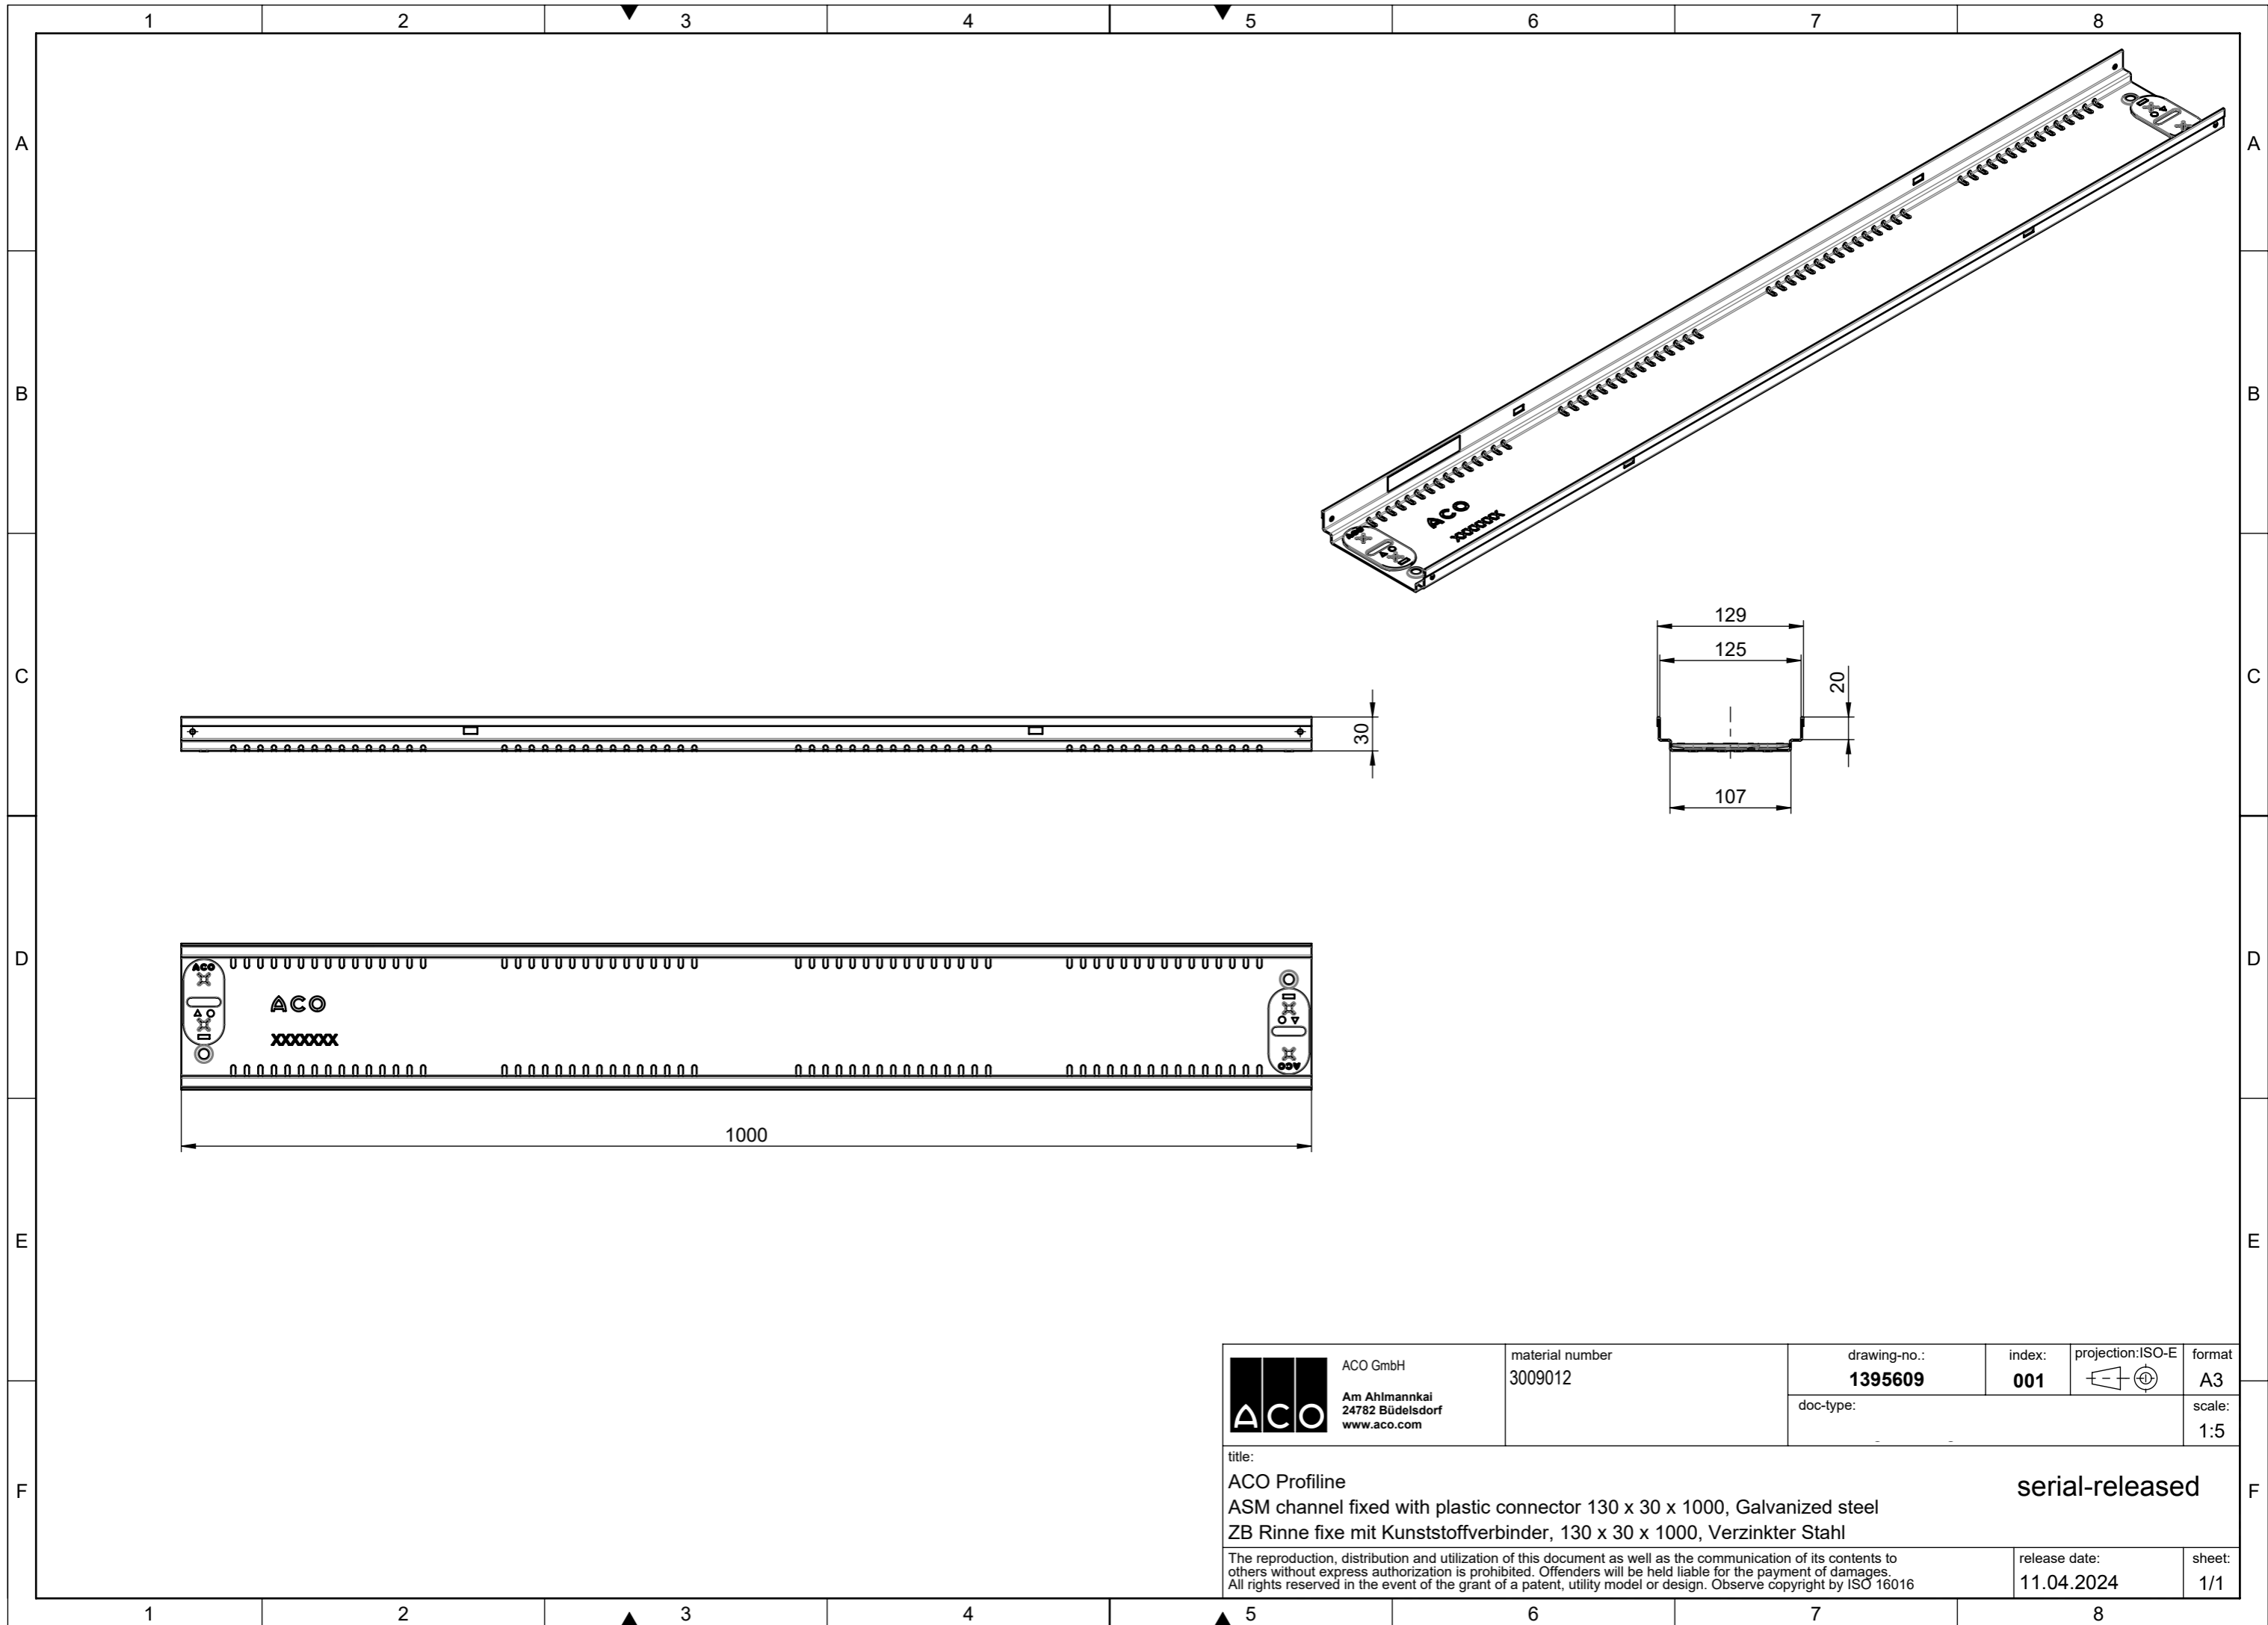

ACO GmbH Am Ahlmannkai 24782 Büdelsdorf www.aco.com	material number 3009012	drawing-no.: 1395609	index: 001	projection: ISO-E 	format A3
	doc-type:				scale: 1:5
title: ACO Proffline ASM channel fixed with plastic connector 130 x 30 x 1000, Galvanized steel ZB Rinne fixe mit Kunststoffverbinder, 130 x 30 x 1000, Verzinkter Stahl					serial-released
The reproduction, distribution and utilization of this document as well as the communication of its contents to others without express authorization is prohibited. Offenders will be held liable for the payment of damages. All rights reserved in the event of the grant of a patent, utility model or design. Observe copyright by ISO 16016				release date: 11.04.2024	sheet: 1/1