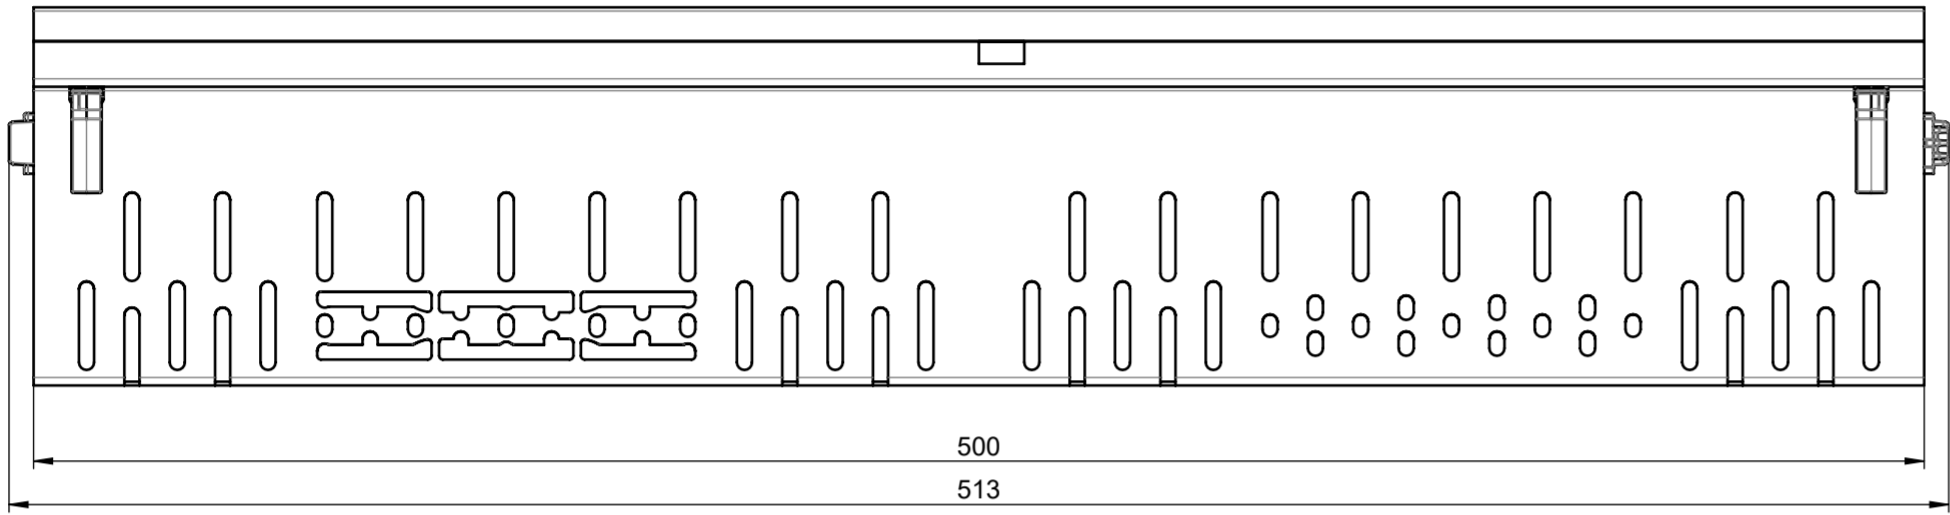

ACO GmbH Am Ahlmannkai 24782 Büdelsdorf www.aco.com	material number 3009131	drawing-no.: 1383088	index: 001	projection: ISO-E 	format A2
	doc-type:				scale: 1:2
title: ACO Profile ASM Profile RF 250 x 100 x 500_ stainless steel ZSB Profile RF 250 x 100 x 500_ Edelstahl					serial-released sheet: 1/1
The reproduction, distribution and utilization of this document as well as the communication of its contents to others without express authorization is prohibited. Offenders will be held liable for the payment of damages. All rights reserved in the event of the grant of a patent, utility model or design. Observe copyright by ISO 16016				release date: 11.04.2024