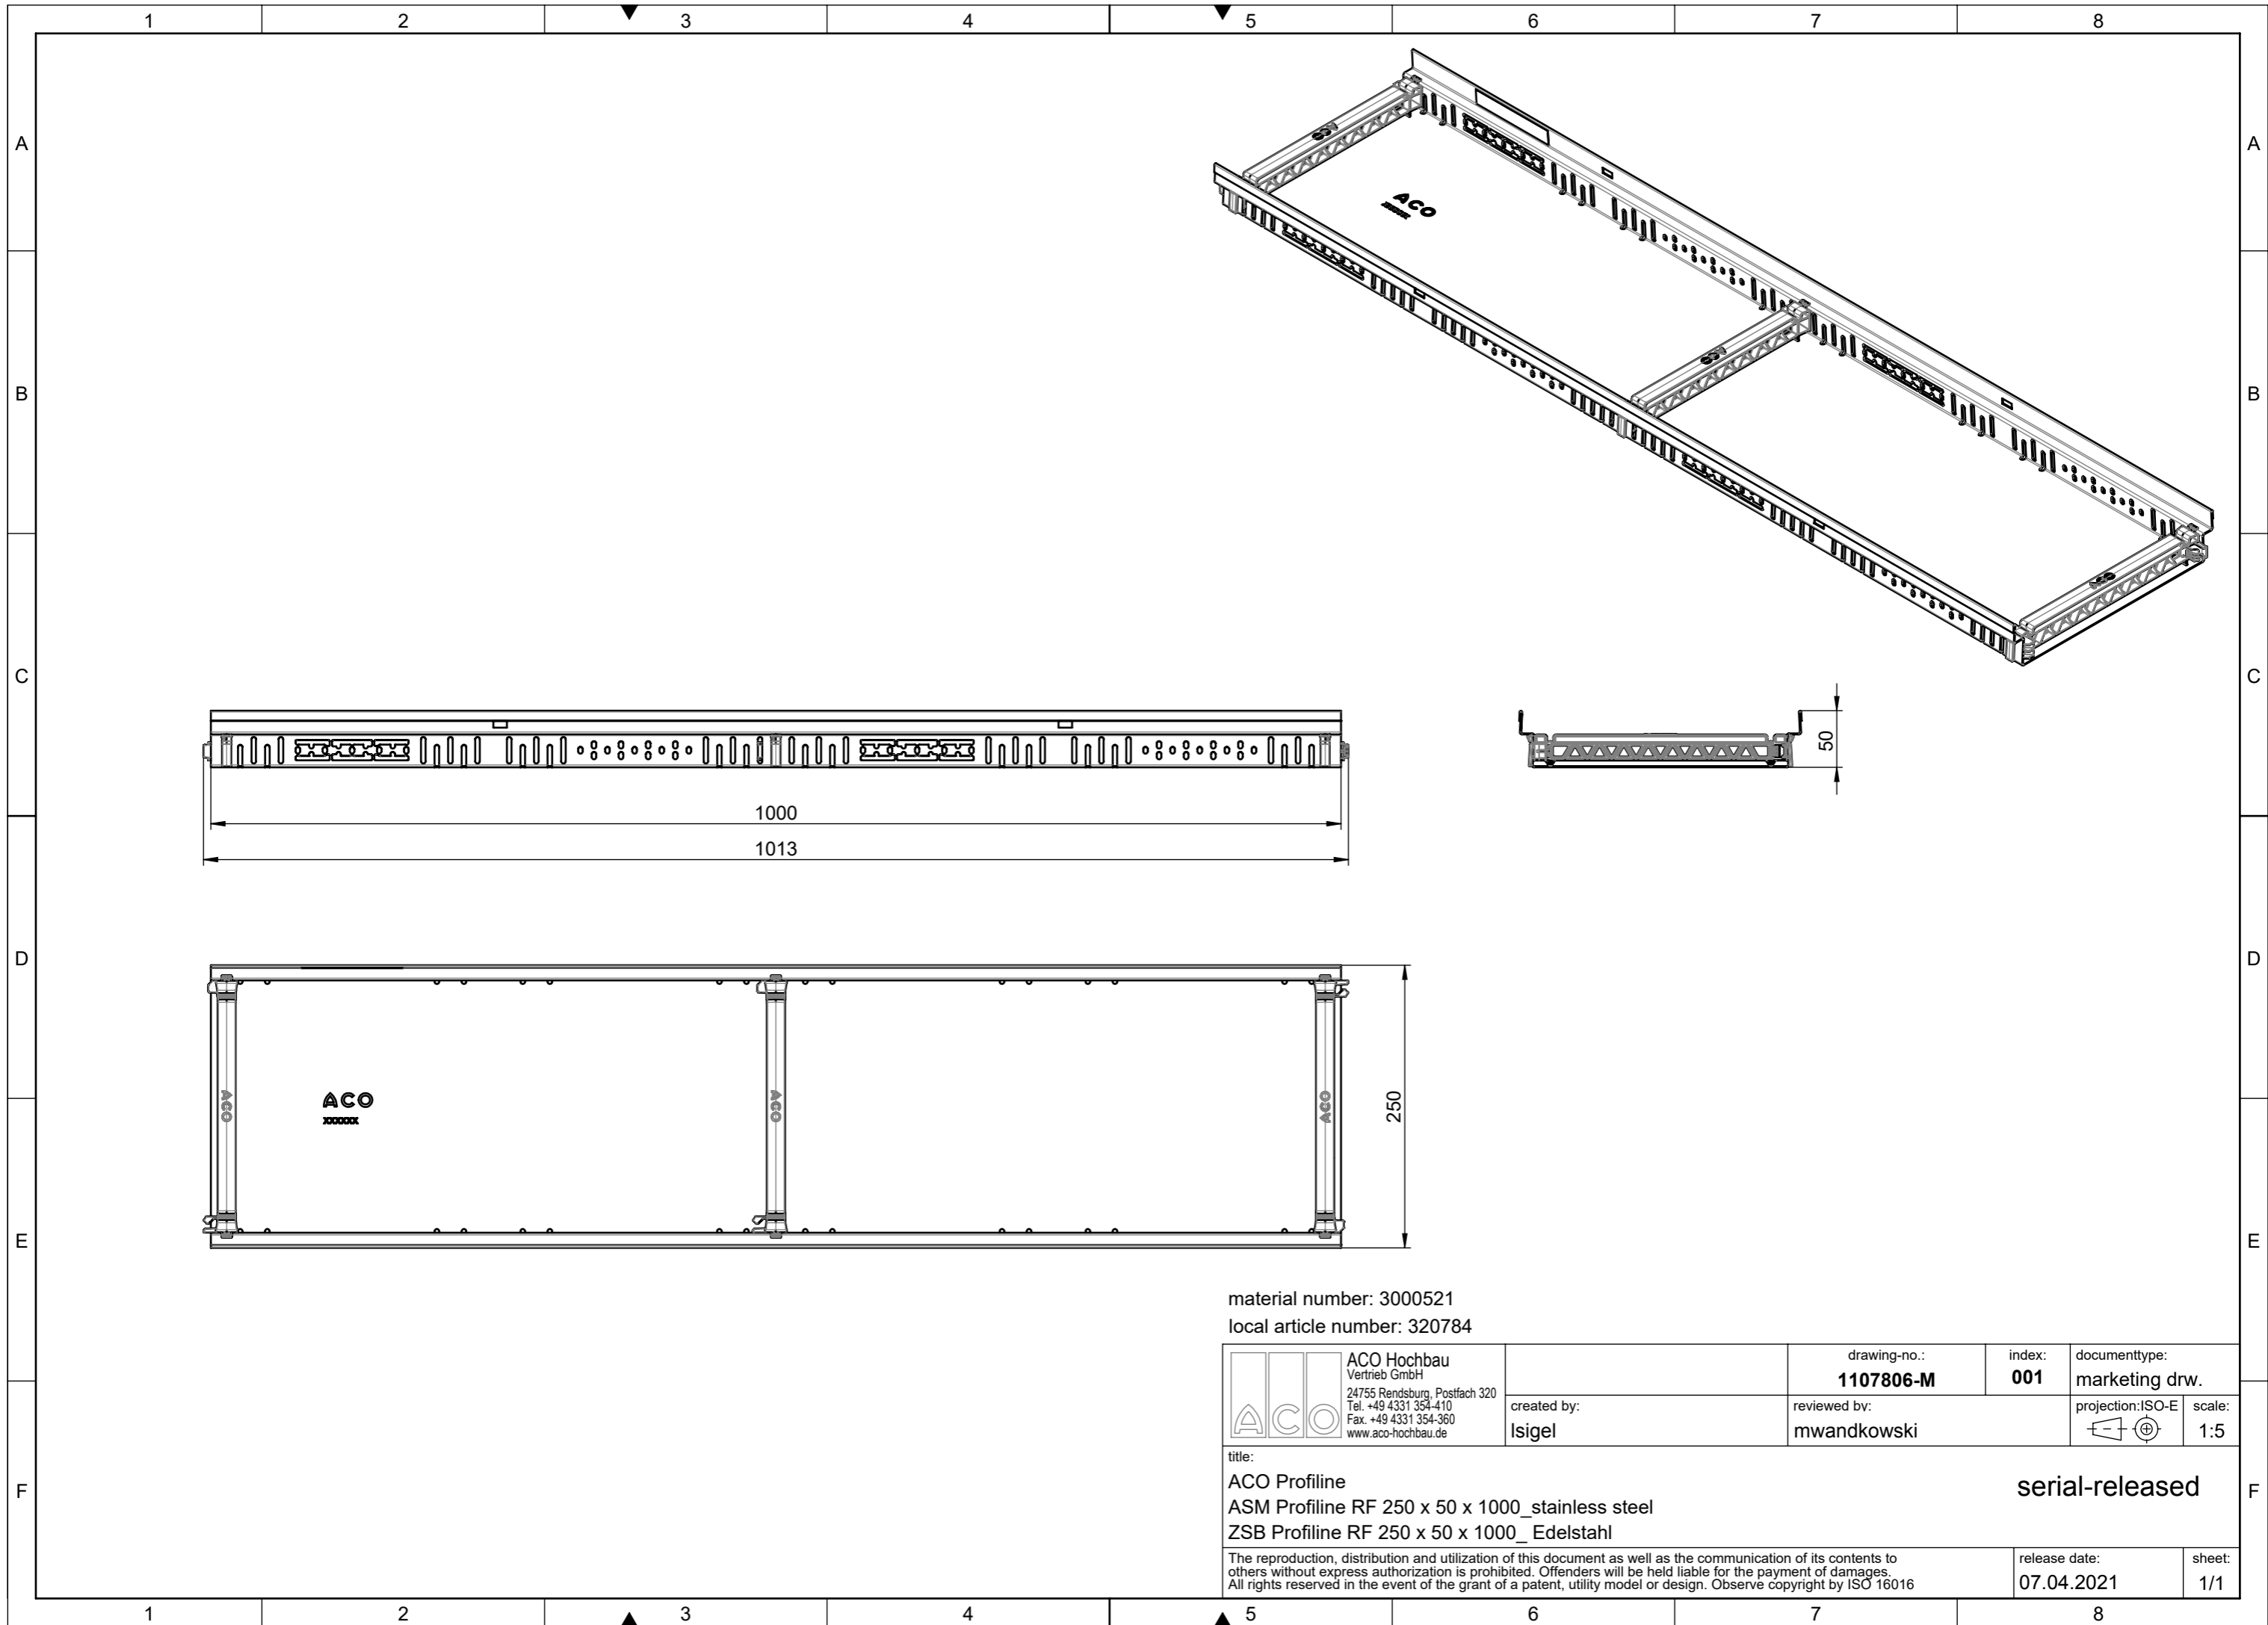

material number: 3000521
local article number: 320784

ACO Hochbau Vertrieb GmbH 24755 Rendsburg, Postfach 320 Tel. +49 4331 354-410 Fax. +49 4331 354-360 www.aco-hochbau.de	drawing-no.: 1107806-M	index: 001	documenttype: marketing drw.	
	created by: Isigel	reviewed by: mwandkowski	projection: ISO-E 	scale: 1:5
title: ACO Profiline ASM Profiline RF 250 x 50 x 1000_ stainless steel ZSB Profiline RF 250 x 50 x 1000_ Edelstahl			serial-released	
The reproduction, distribution and utilization of this document as well as the communication of its contents to others without express authorization is prohibited. Offenders will be held liable for the payment of damages. All rights reserved in the event of the grant of a patent, utility model or design. Observe copyright by ISO 16016			release date: 07.04.2021	
			sheet: 1/1