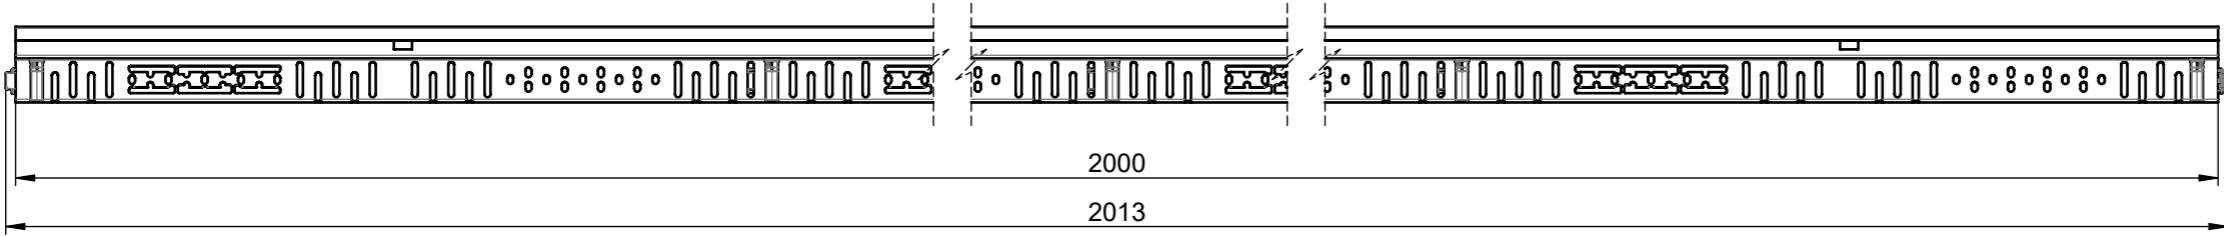

material number: 2079428
local article number: 320706

ACO Hochbau
Vertrieb GmbH
24755 Rendsburg, Postfach 320
Tel. +49 4331 354-410
Fax. +49 4331 354-360
www.aco-hochbau.de

created by:
Isigel

drawing-no.:
1097261-M

reviewed by:
mwandkowski

index:
003

documenttype:
marketing drw.

projection:ISO-E

scale:
1:5

title:
ACO Profiline
ASM Profiline RF 130 x 50 x 2000_ galvanized steel
ZSB Profiline RF 130 x 50 x 2000_ Verzinkter Stahl

serial-released

The reproduction, distribution and utilization of this document as well as the communication of its contents to others without express authorization is prohibited. Offenders will be held liable for the payment of damages. All rights reserved in the event of the grant of a patent, utility model or design. Observe copyright by ISO 16016

release date:
07.04.2021

sheet:
1/1

S:\projekte\2019\001_A3_Vertrieb\Z1