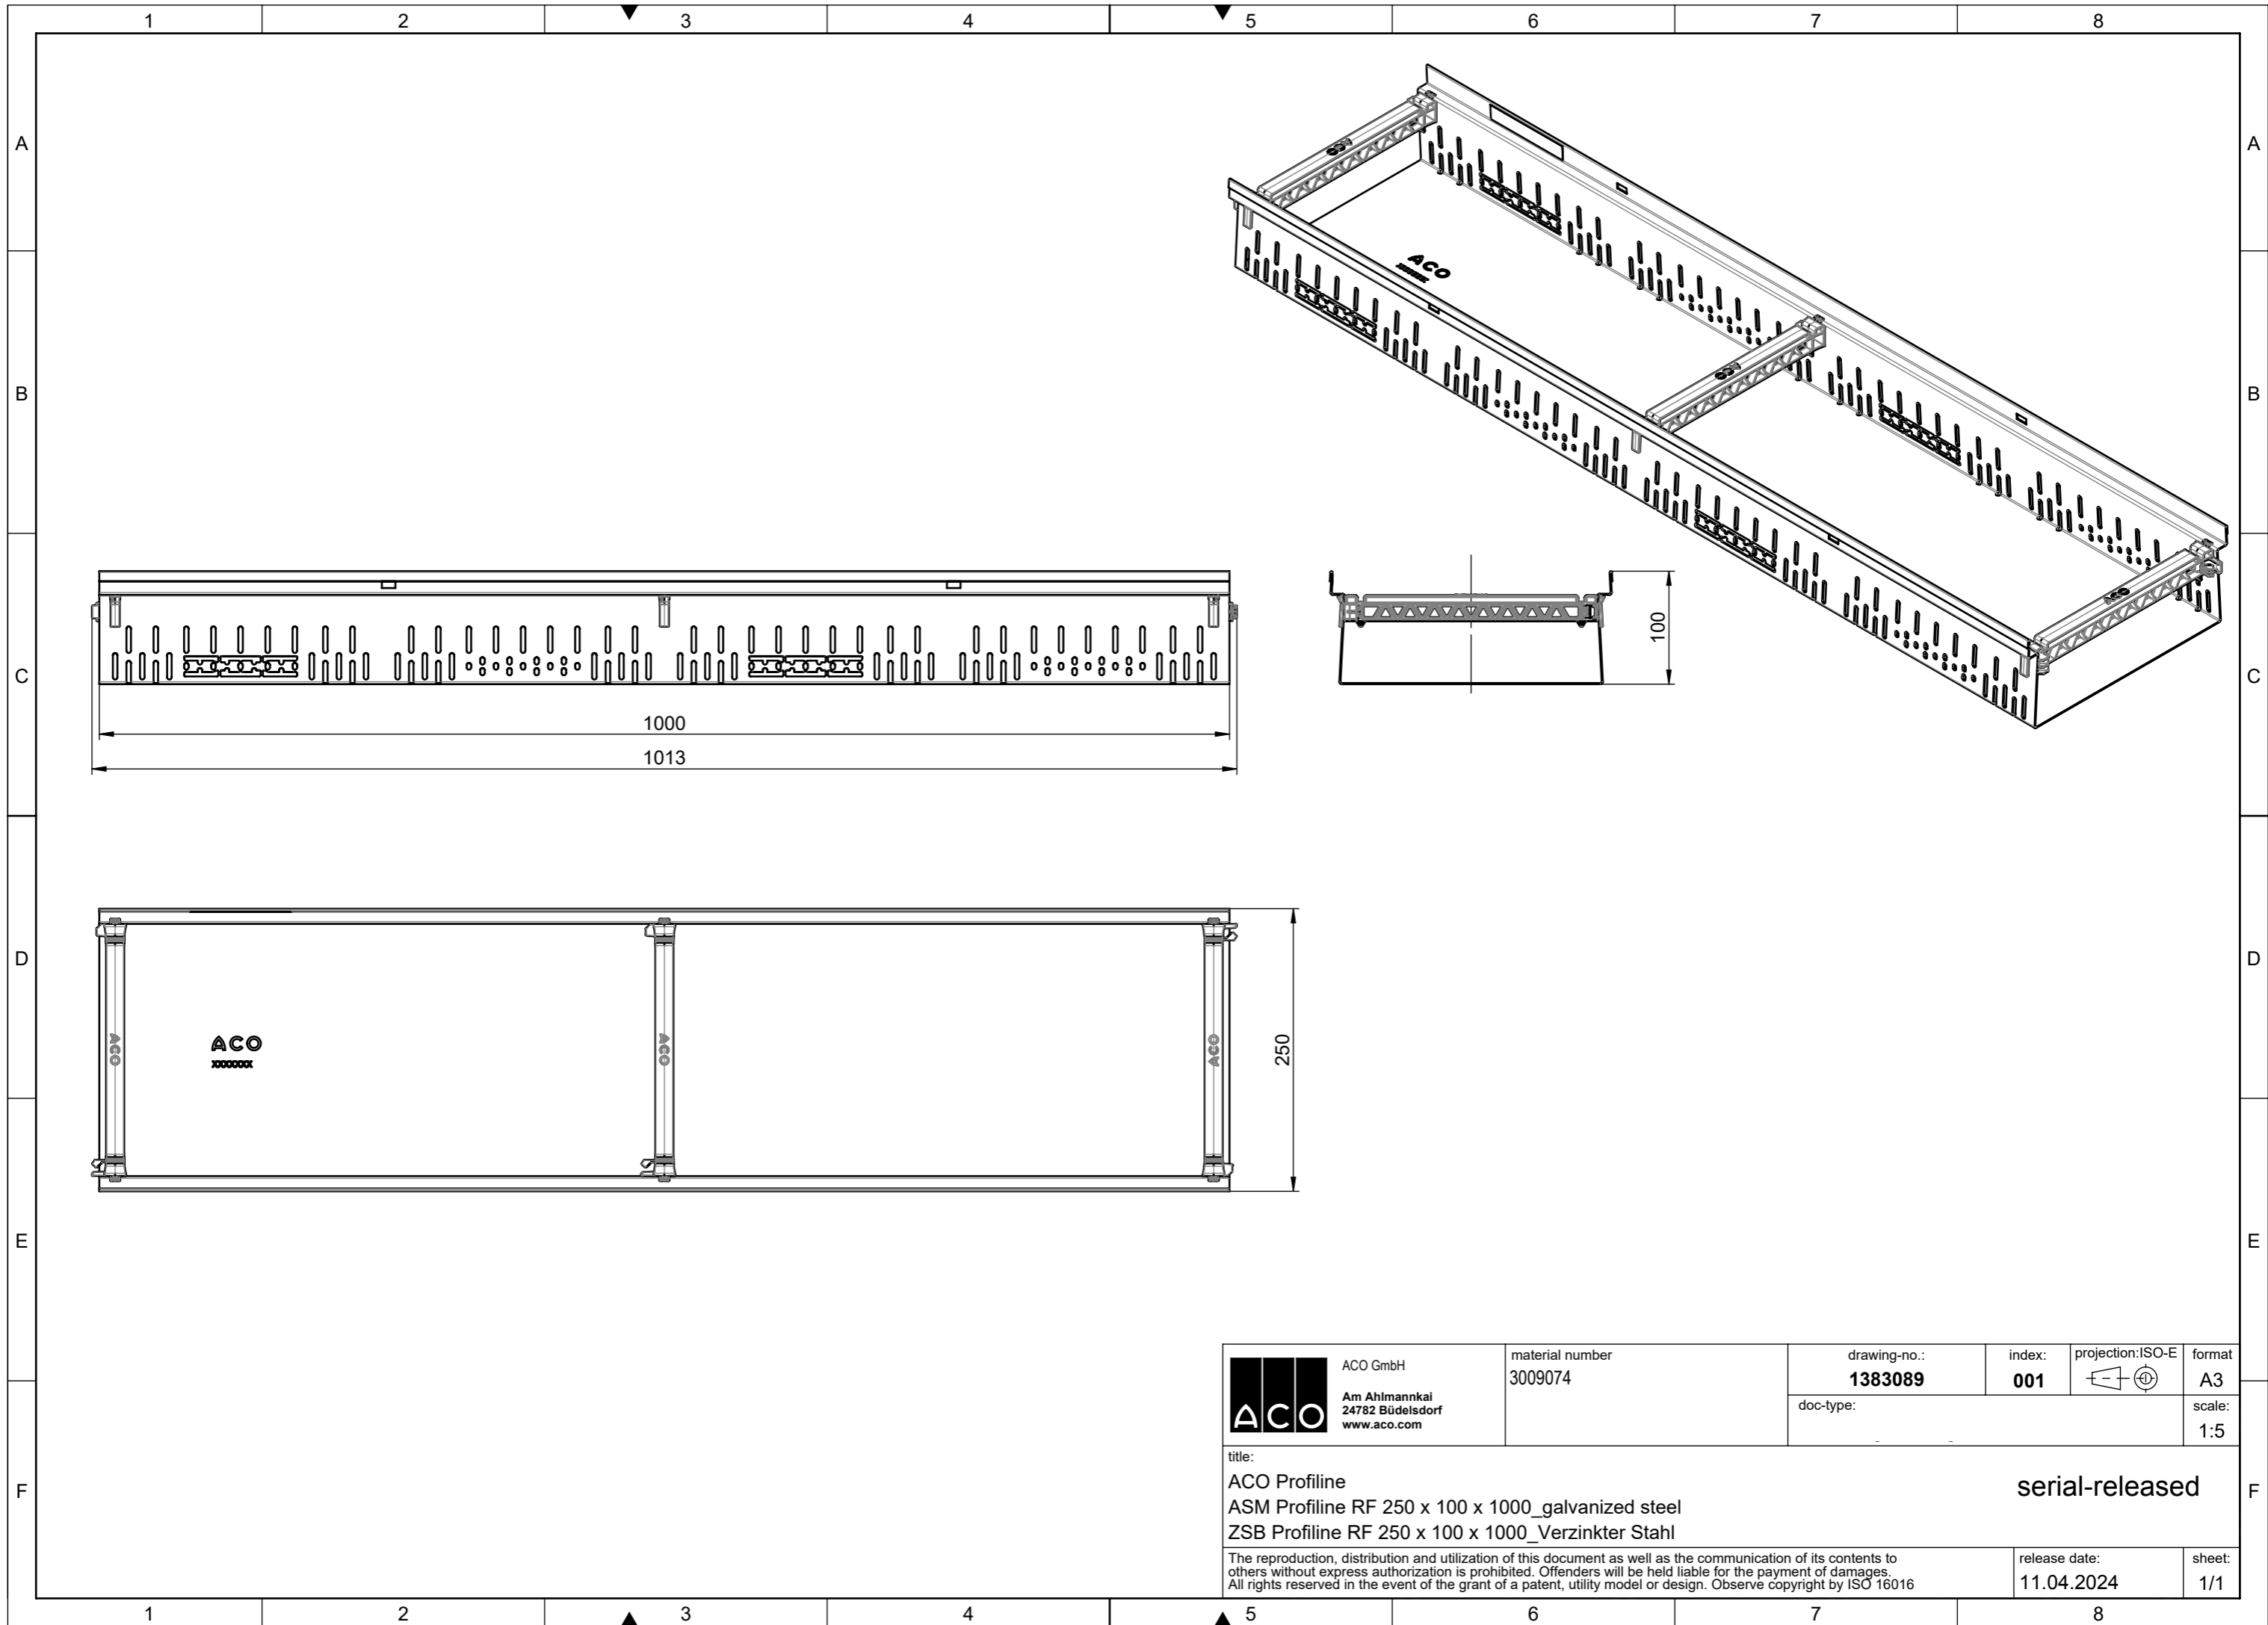

release date:
17.04.2024

sheet:
1/1

SCALE 1 : 5

 ACO GmbH Am Ahlmannkai 24782 Büdelsdorf www.aco.com	material number 3009075	drawing-no.: 1383087	index: 001	projection: ISO-E 	format A2
	doc-type:				scale: 1:2
title: ACO Profile ASM Profile RF 250 x 100 x 500_galvanized steel ZSB Profile RF 250 x 100 x 500_Verzinkter Stahl					serial-released sheet: 1/1
<small>The reproduction, distribution and utilization of this document as well as the communication of its contents to others without express authorization is prohibited. Offenders will be held liable for the payment of damages. All rights reserved in the event of the grant of a patent, utility model or design. Observe copyright by ISO 16016</small>				release date: 11.04.2024	