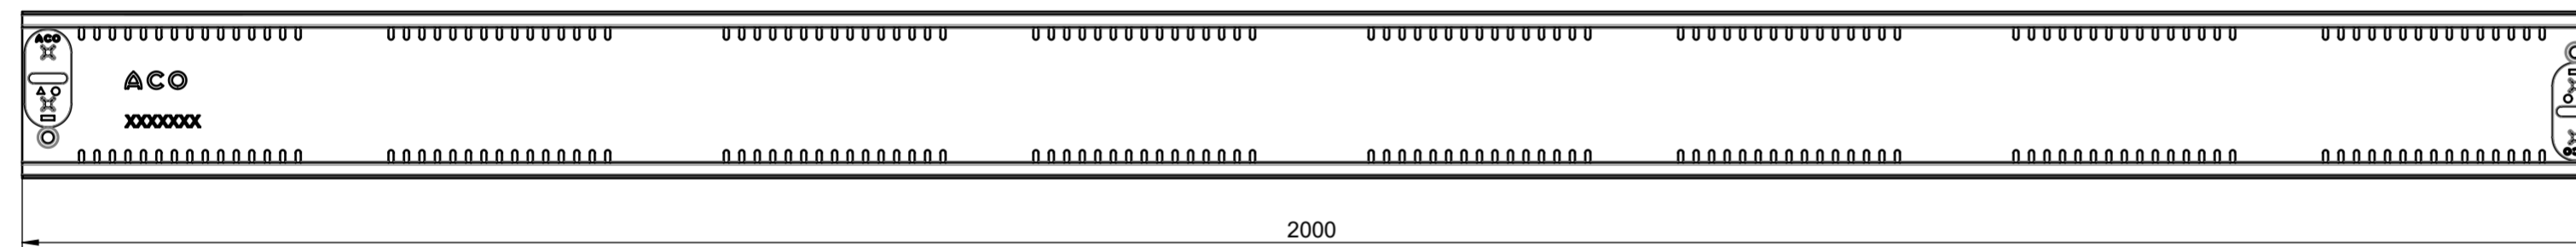

SCALE 1 : 10

 ACO GmbH Am Ahlmannkai 24782 Büdelsdorf www.aco.com	material number 3009011	drawing-no.: 1395611	index: 001	projection: ISO-E 	format A2
	doc-type:				scale: 1:5
title: ACO Profiline ASM channel fixed with plastic connector 130 x 30 x 2000, Galvanized steel ZB Rinne fixe mit Kunststoffverbinder, 130 x 30 x 2000, Verzinkter Stahl					serial-released
The reproduction, distribution and utilization of this document as well as the communication of its contents to others without express authorization is prohibited. Offenders will be held liable for the payment of damages. All rights reserved in the event of the grant of a patent, utility model or design. Observe copyright by ISO 16016				release date: 11.04.2024	sheet: 1/1