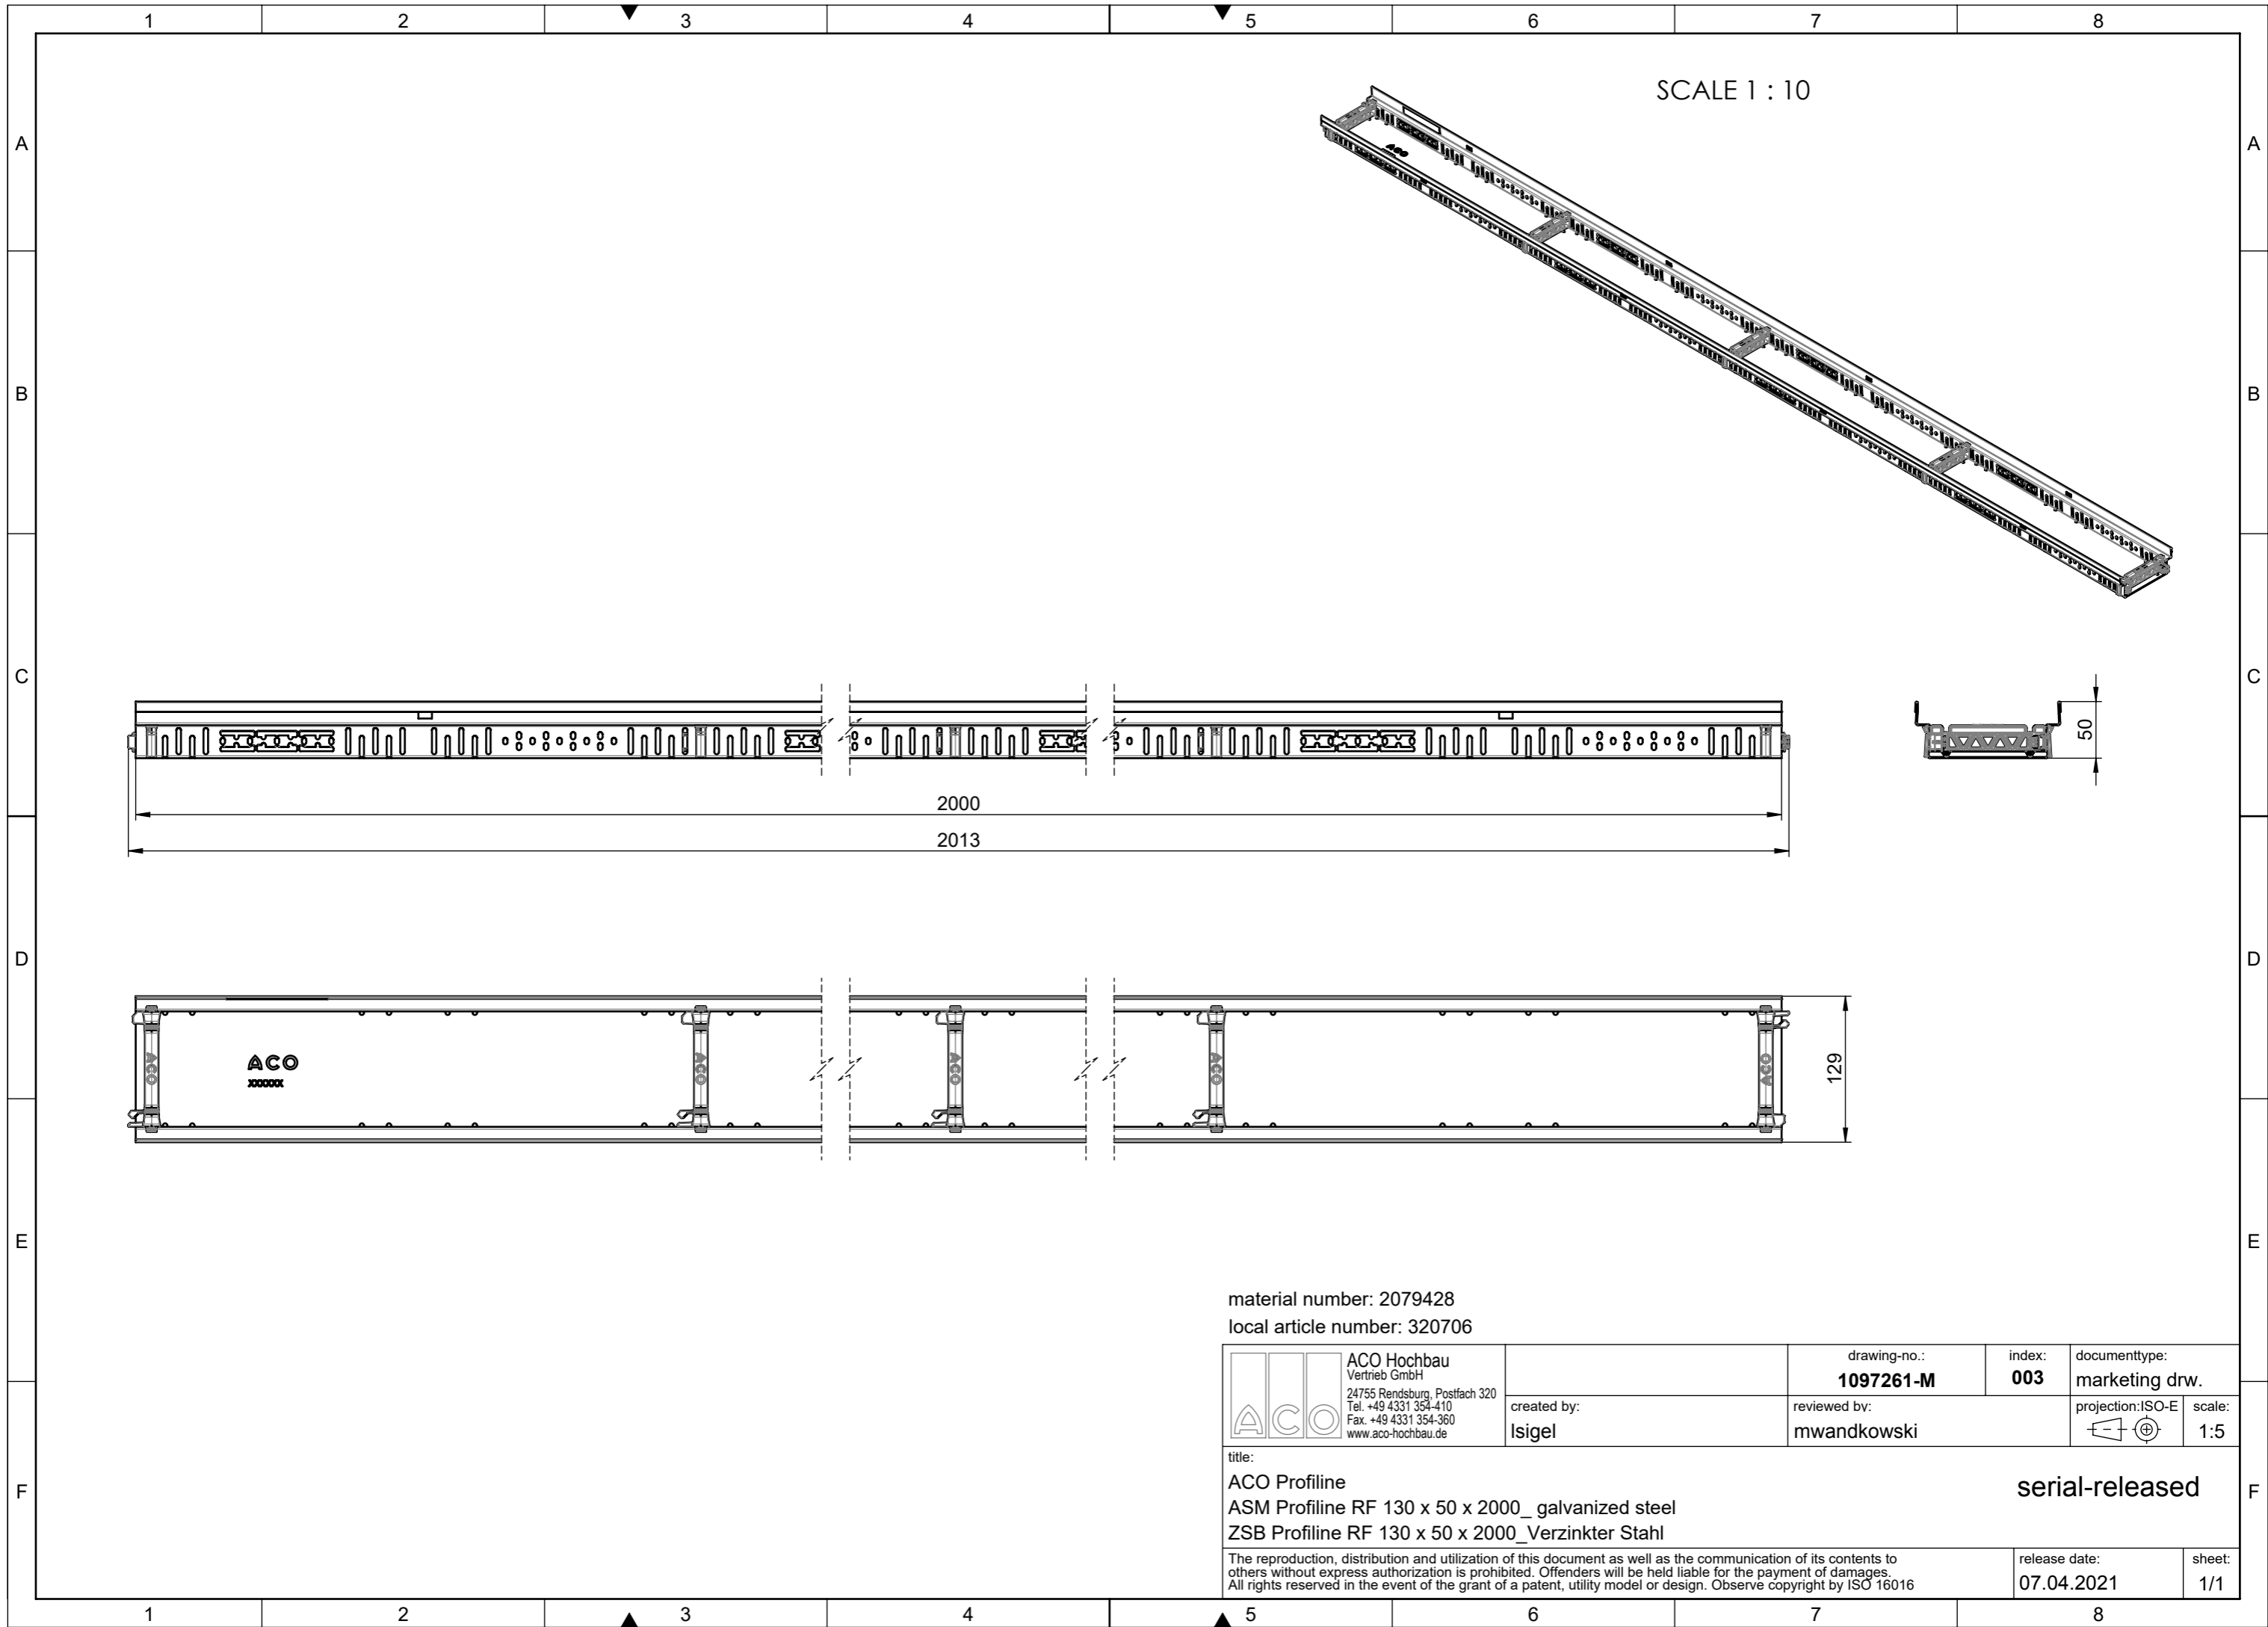

SCALE 1 : 10

material number: 2079428
local article number: 320706

ACO Hochbau
Vertrieb GmbH
24755 Rendsburg, Postfach 320
Tel. +49 4331 354-410
Fax. +49 4331 354-360
www.aco-hochbau.de

created by:
Isigel

drawing-no.:
1097261-M

reviewed by:
mwandkowski

index:
003

documenttype:
marketing drw.

projection:ISO-E

scale:
1:5

title:
ACO Profiline
ASM Profiline RF 130 x 50 x 2000_ galvanized steel
ZSB Profiline RF 130 x 50 x 2000_ Verzinkter Stahl

serial-released

The reproduction, distribution and utilization of this document as well as the communication of its contents to others without express authorization is prohibited. Offenders will be held liable for the payment of damages. All rights reserved in the event of the grant of a patent, utility model or design. Observe copyright by ISO 16016

release date:
07.04.2021

sheet:
1/1

S:\projekte\2019\001_A3_Vertrieb\Z1