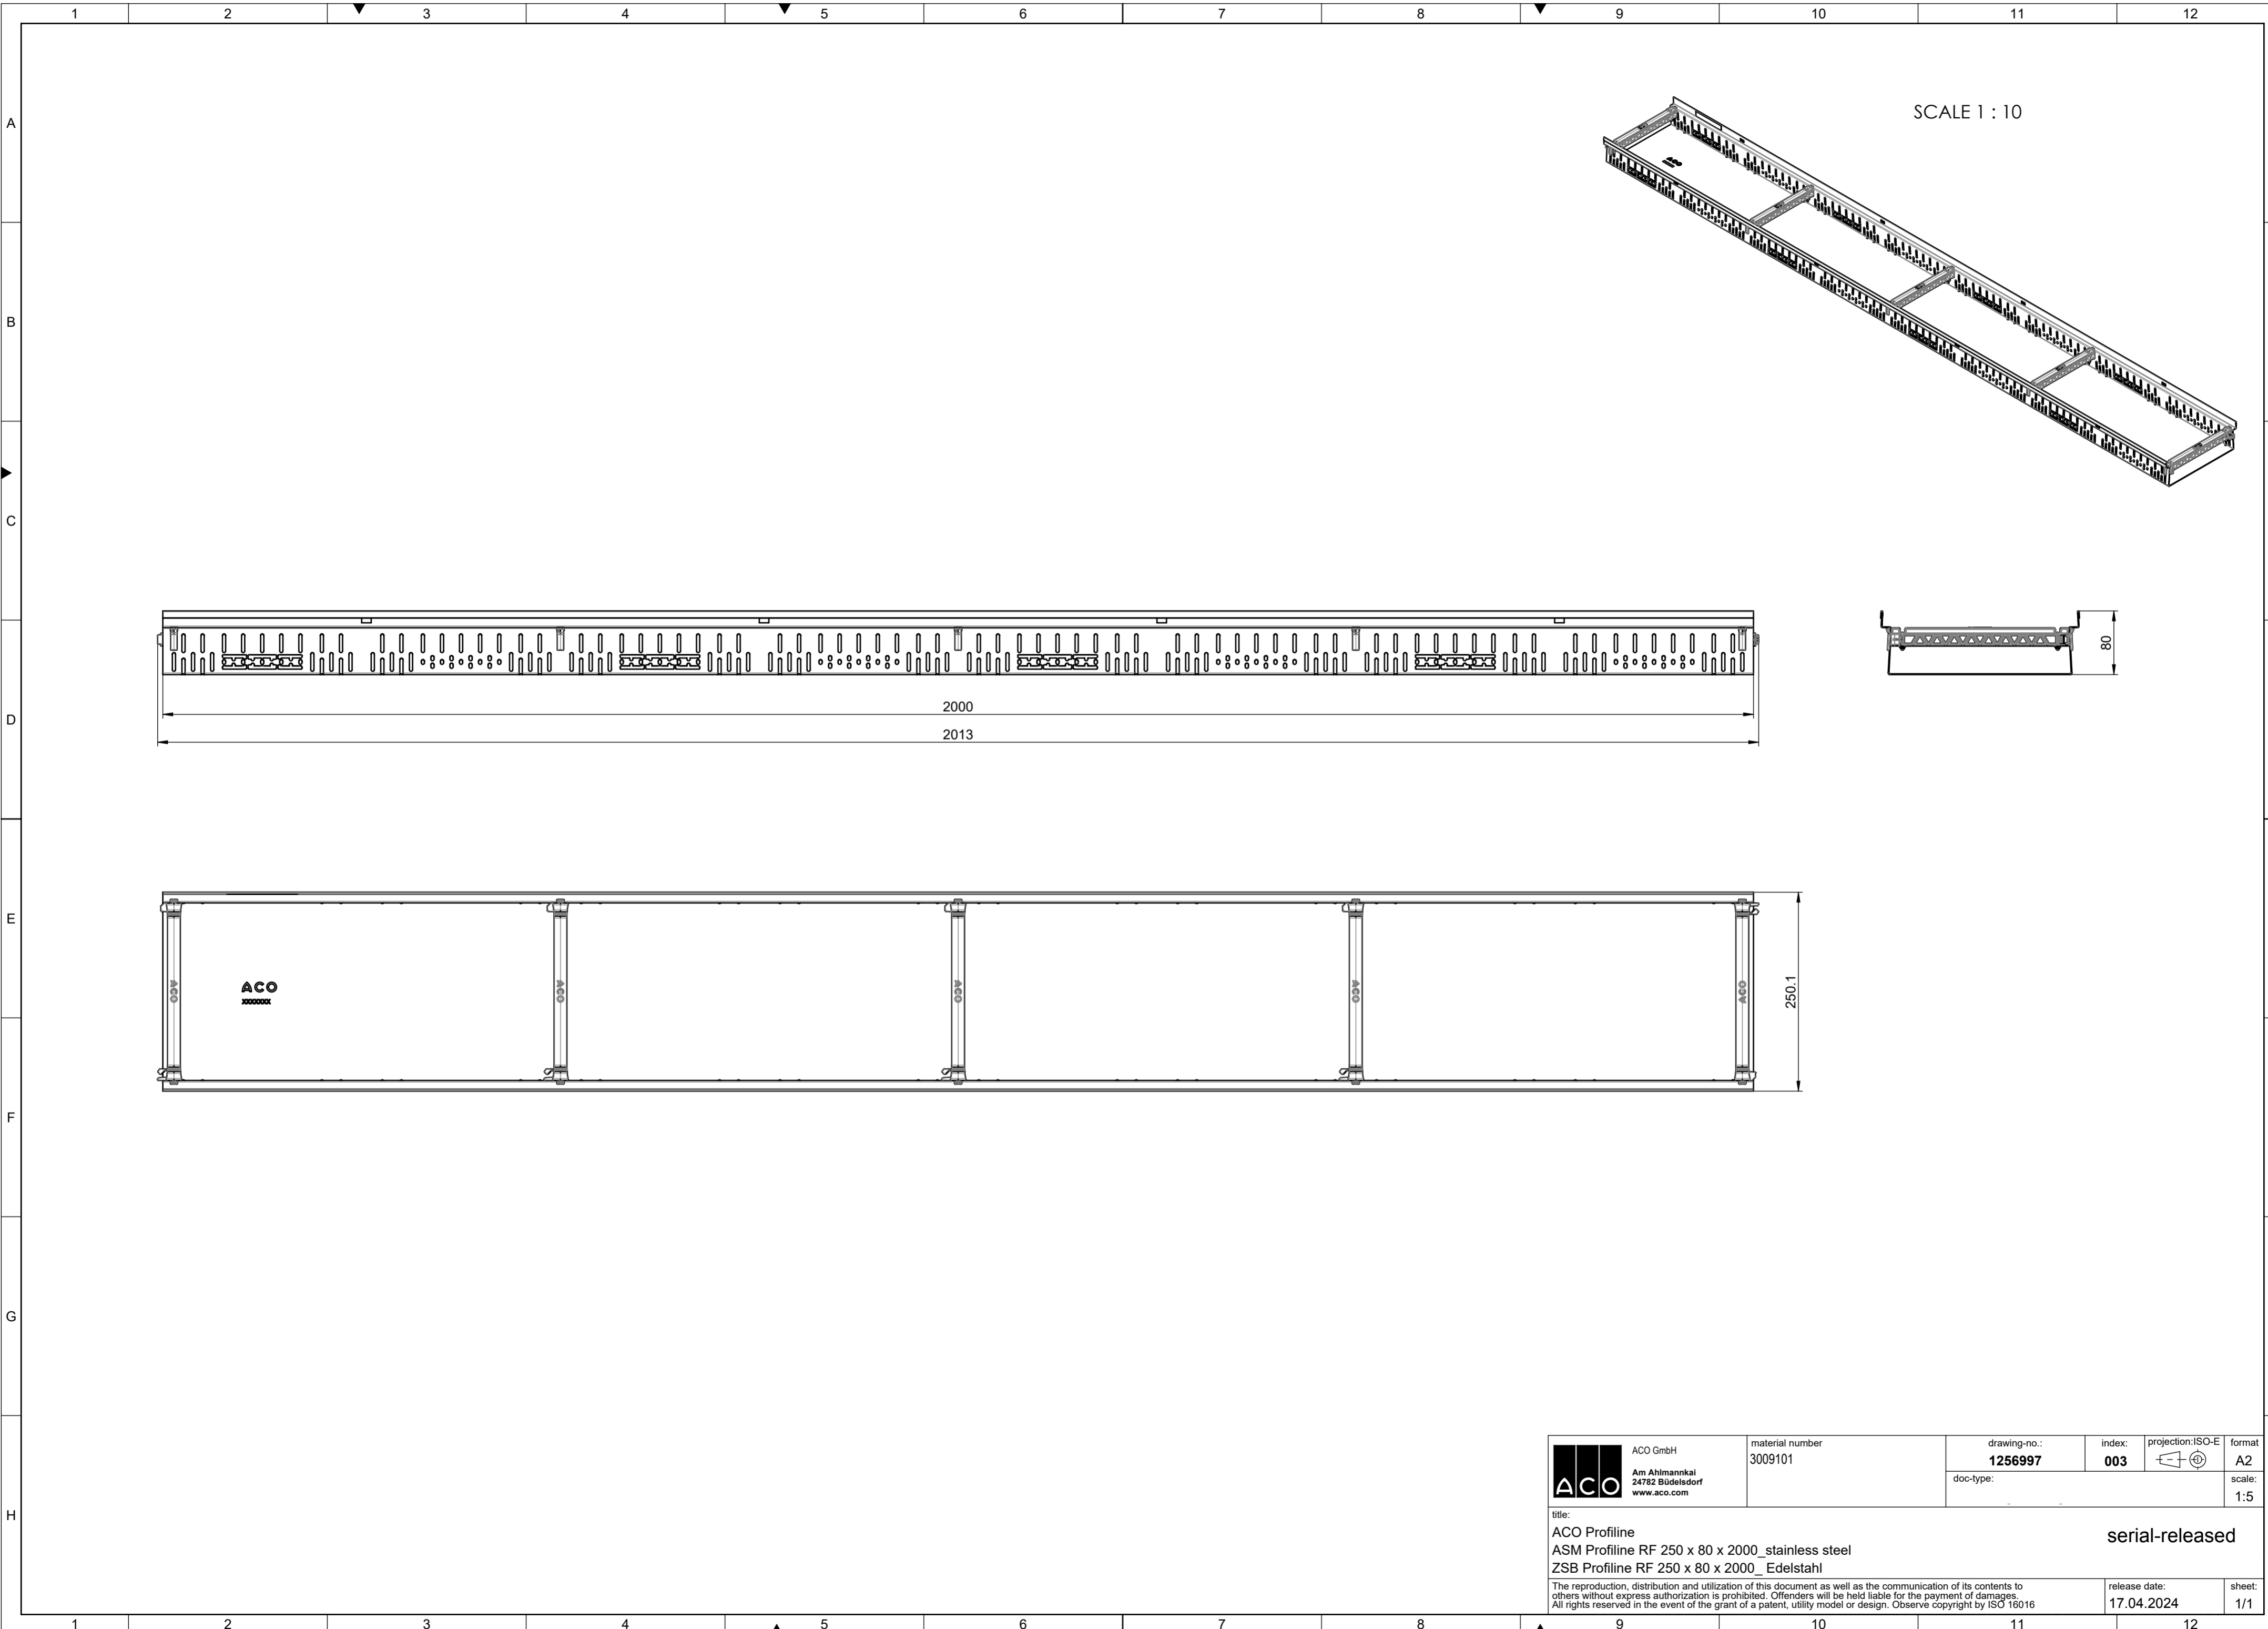

ACO GmbH Am Ahlmannkai 24782 Büdelsdorf www.aco.com	material number 3009101	drawing-no.: 1256997	index: 003	projection: ISO-E 	format A2
	doc-type:				scale: 1:5
title: ACO Profile ASM Profile RF 250 x 80 x 2000_ stainless steel ZSB Profile RF 250 x 80 x 2000_ Edelstahl					serial-released release date: 17.04.2024
The reproduction, distribution and utilization of this document as well as the communication of its contents to others without express authorization is prohibited. Offenders will be held liable for the payment of damages. All rights reserved in the event of the grant of a patent, utility model or design. Observe copyright by ISO 16016					sheet: 1/1