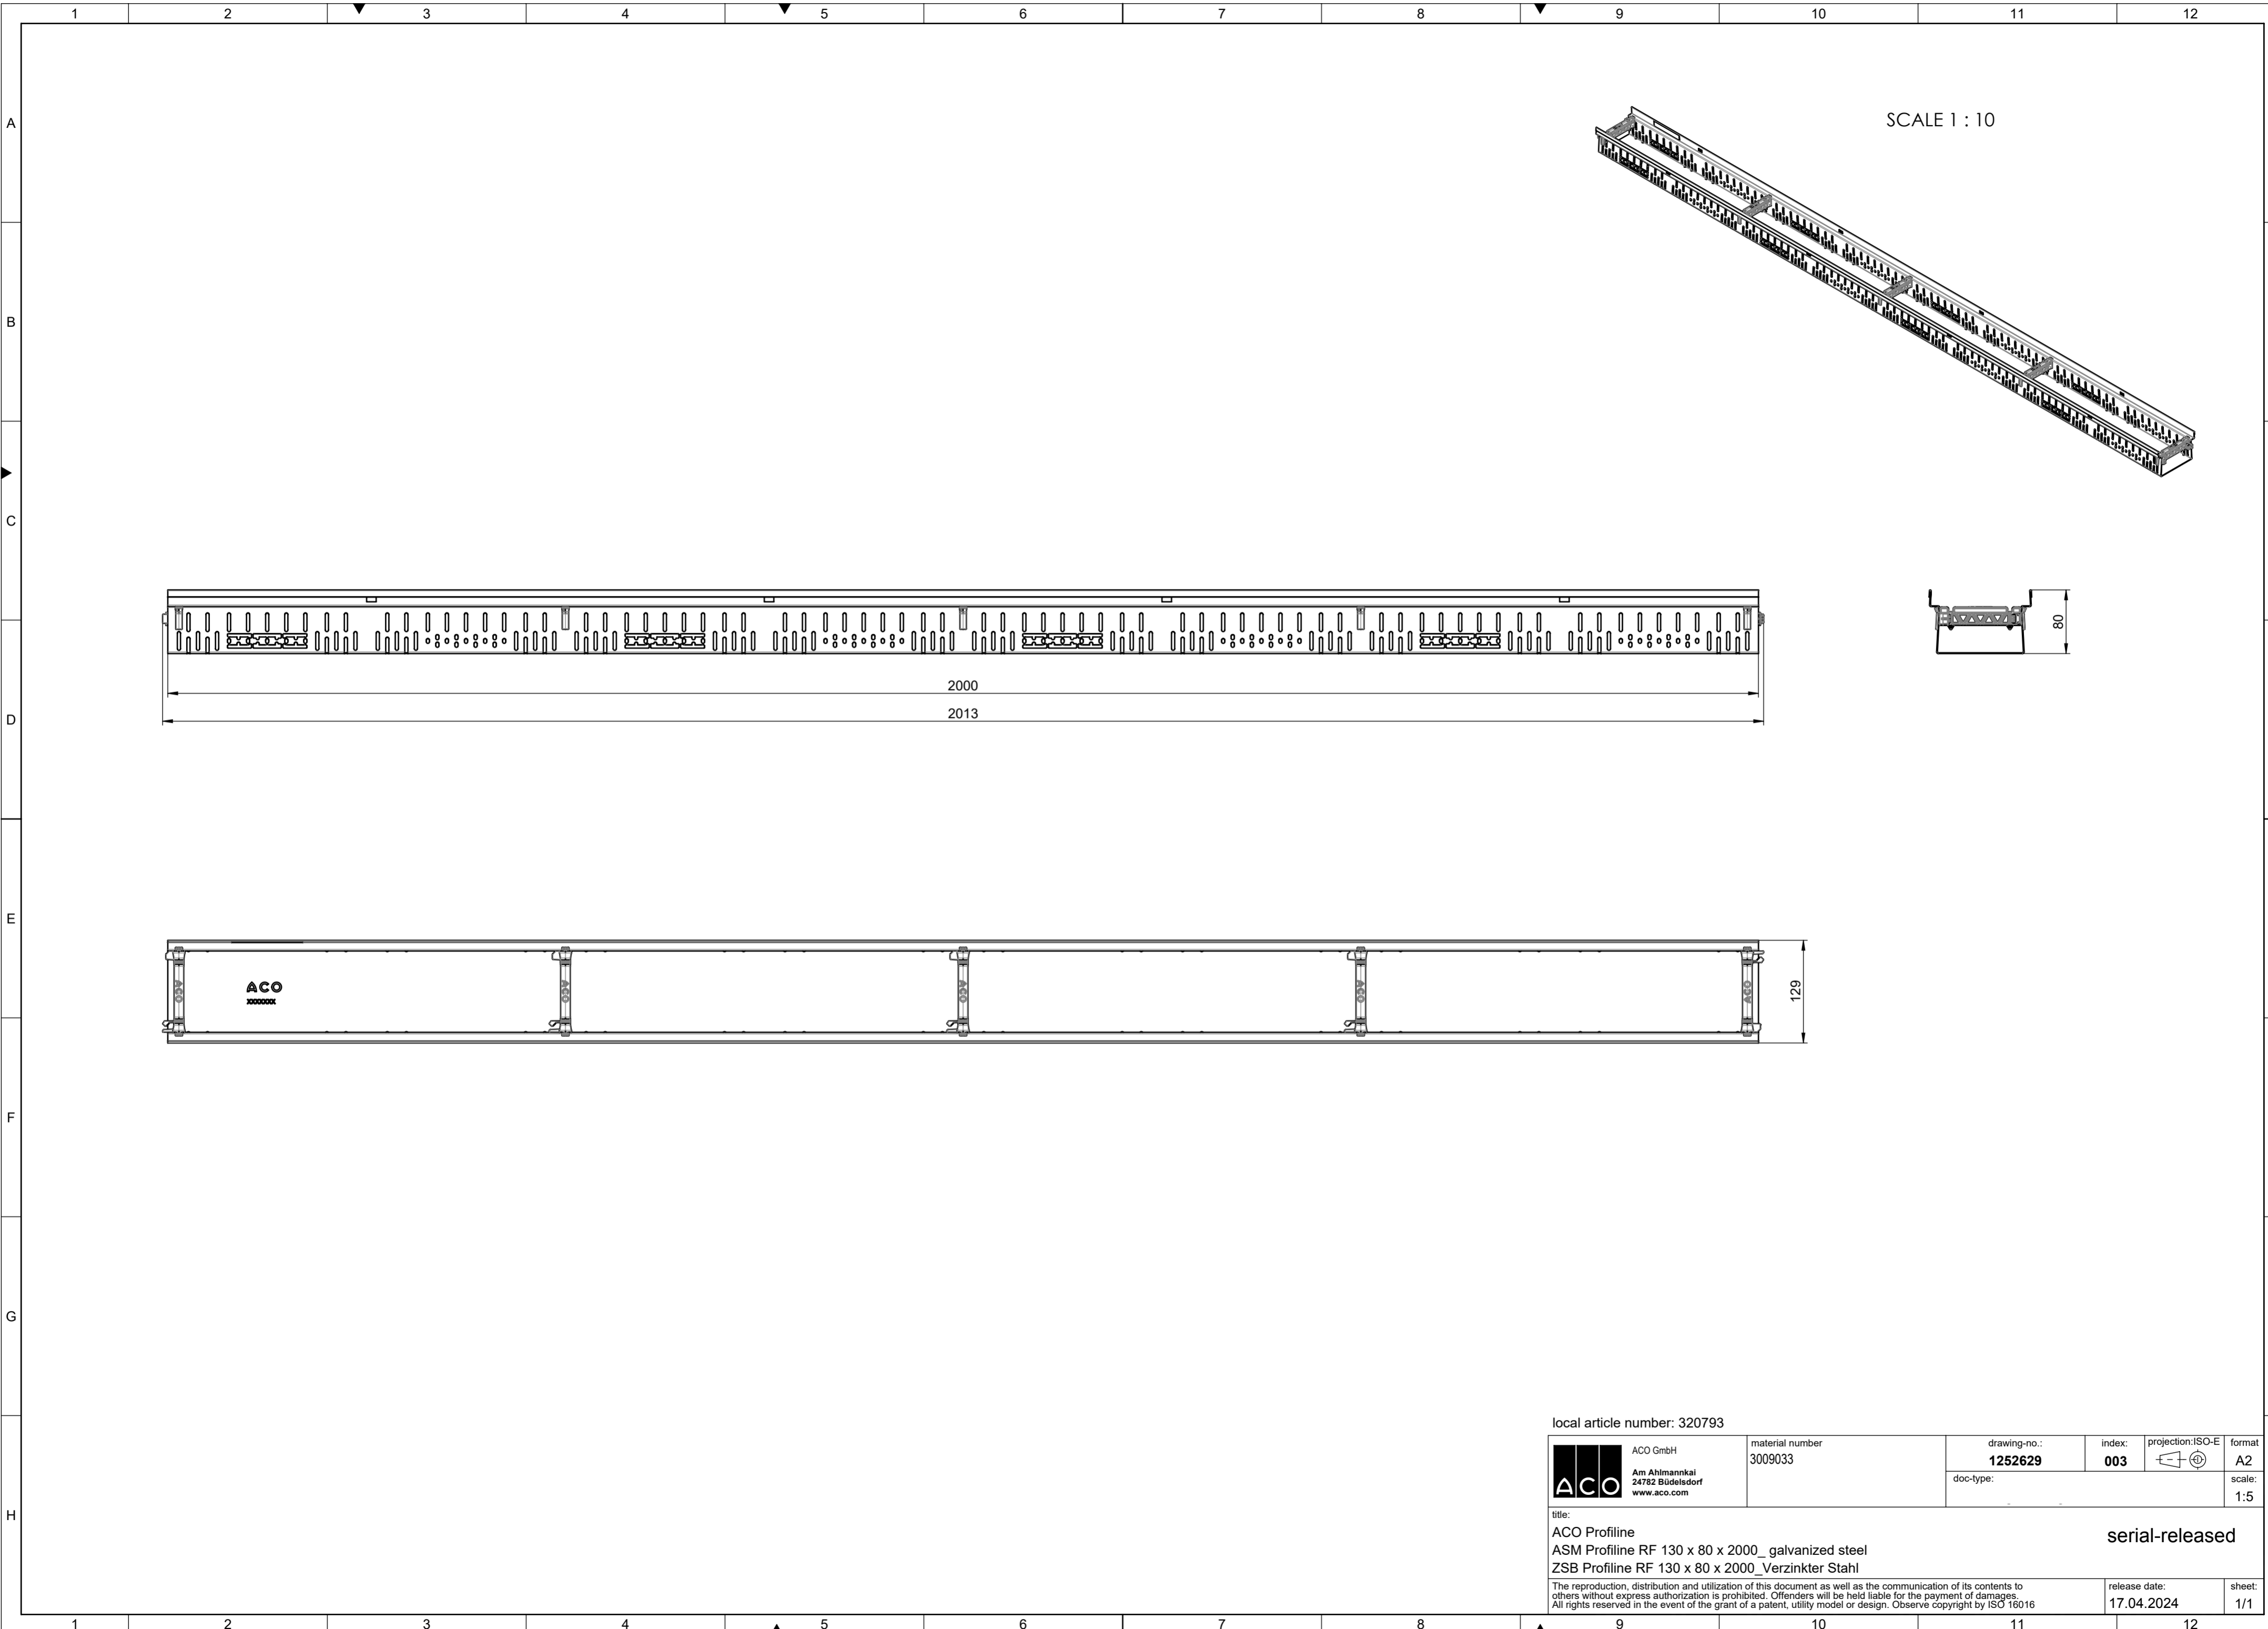

release date:
07.04.2021

sheet:
1/1

S:\projekte\2019\001_A3_Vertrieb\Z1

local article number: 320794

 ACO GmbH Am Ahlmannkai 24782 Büdelsdorf www.aco.com	material number 3009034	drawing-no.: 1250108	index: 003	projection: ISO-E 	format A3
		doc-type:			scale: 1:5
title: ACO Profiline ASM Profiline RF 130 x 80 x 1000_galvanized steel ZSB Profiline RF 130 x 80 x 1000_Verzinkter Stahl					serial-released
The reproduction, distribution and utilization of this document as well as the communication of its contents to others without express authorization is prohibited. Offenders will be held liable for the payment of damages. All rights reserved in the event of the grant of a patent, utility model or design. Observe copyright by ISO 16016				release date: 17.04.2024	sheet: 1/1