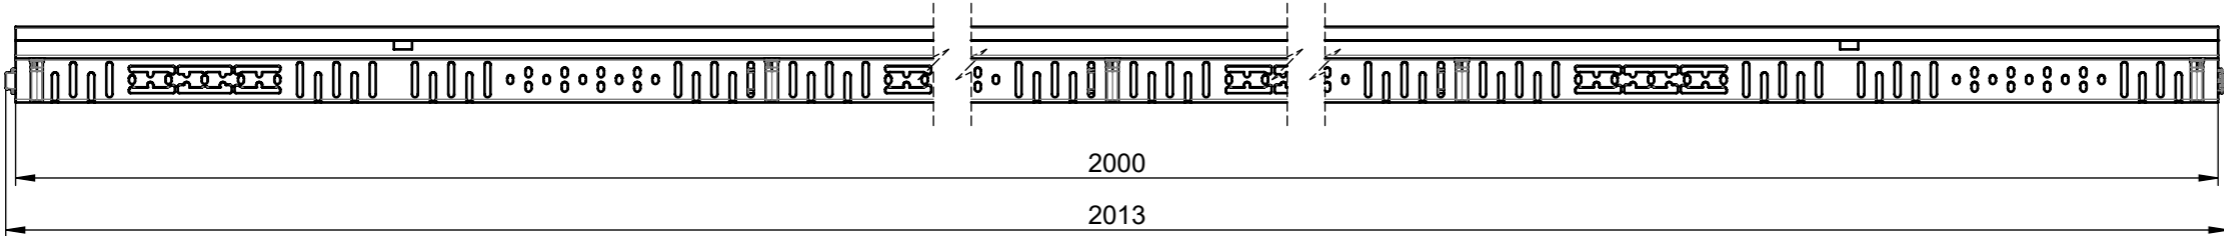

material number: 300045
local article number: 320722

ACO Hochbau Vertrieb GmbH 24755 Rendsburg, Postfach 320 Tel. +49 4331 354-410 Fax. +49 4331 354-360 www.aco-hochbau.de	drawing-no.: 1097273-M	index: 003	documenttype: marketing drw.	
	created by: Isigel	reviewed by: mwandkowski	projection: ISO-E 	scale: 1:5
title: ACO Profiline ASM Profiline RF 155 x 50 x 2000_ stainless steel ZSB Profiline RF 155 x 50 x 2000_ Edelstahl			serial-released	
The reproduction, distribution and utilization of this document as well as the communication of its contents to others without express authorization is prohibited. Offenders will be held liable for the payment of damages. All rights reserved in the event of the grant of a patent, utility model or design. Observe copyright by ISO 16016			release date: 07.04.2021	sheet: 1/1

S:\projekte\2019\001_03_Vertrieb\Z1