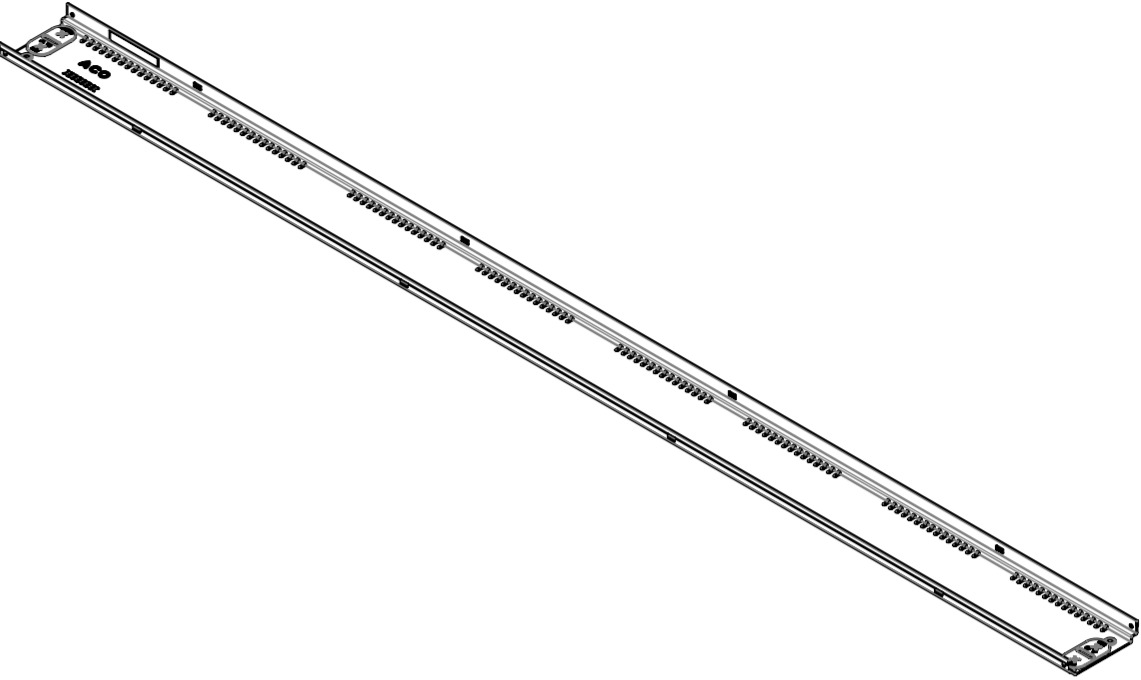

SCALE 1 : 10

ACO GmbH Am Ahlmannkai 24782 Büdelsdorf www.aco.com	material number 3009077	drawing-no.: 1395612	index: 001	projection: ISO-E 	format A2
	doc-type:				scale: 1:5
title: ACO Profiline ASM channel fixed with plastic connector 130 x 30 x 2000, Stainless steel ZB Rinne fixe mit Kunststoffverbinder, 130 x 30 x 2000, Edelstahl					serial-released release date: 11.04.2024
The reproduction, distribution and utilization of this document as well as the communication of its contents to others without express authorization is prohibited. Offenders will be held liable for the payment of damages. All rights reserved in the event of the grant of a patent, utility model or design. Observe copyright by ISO 16016					sheet: 1/1