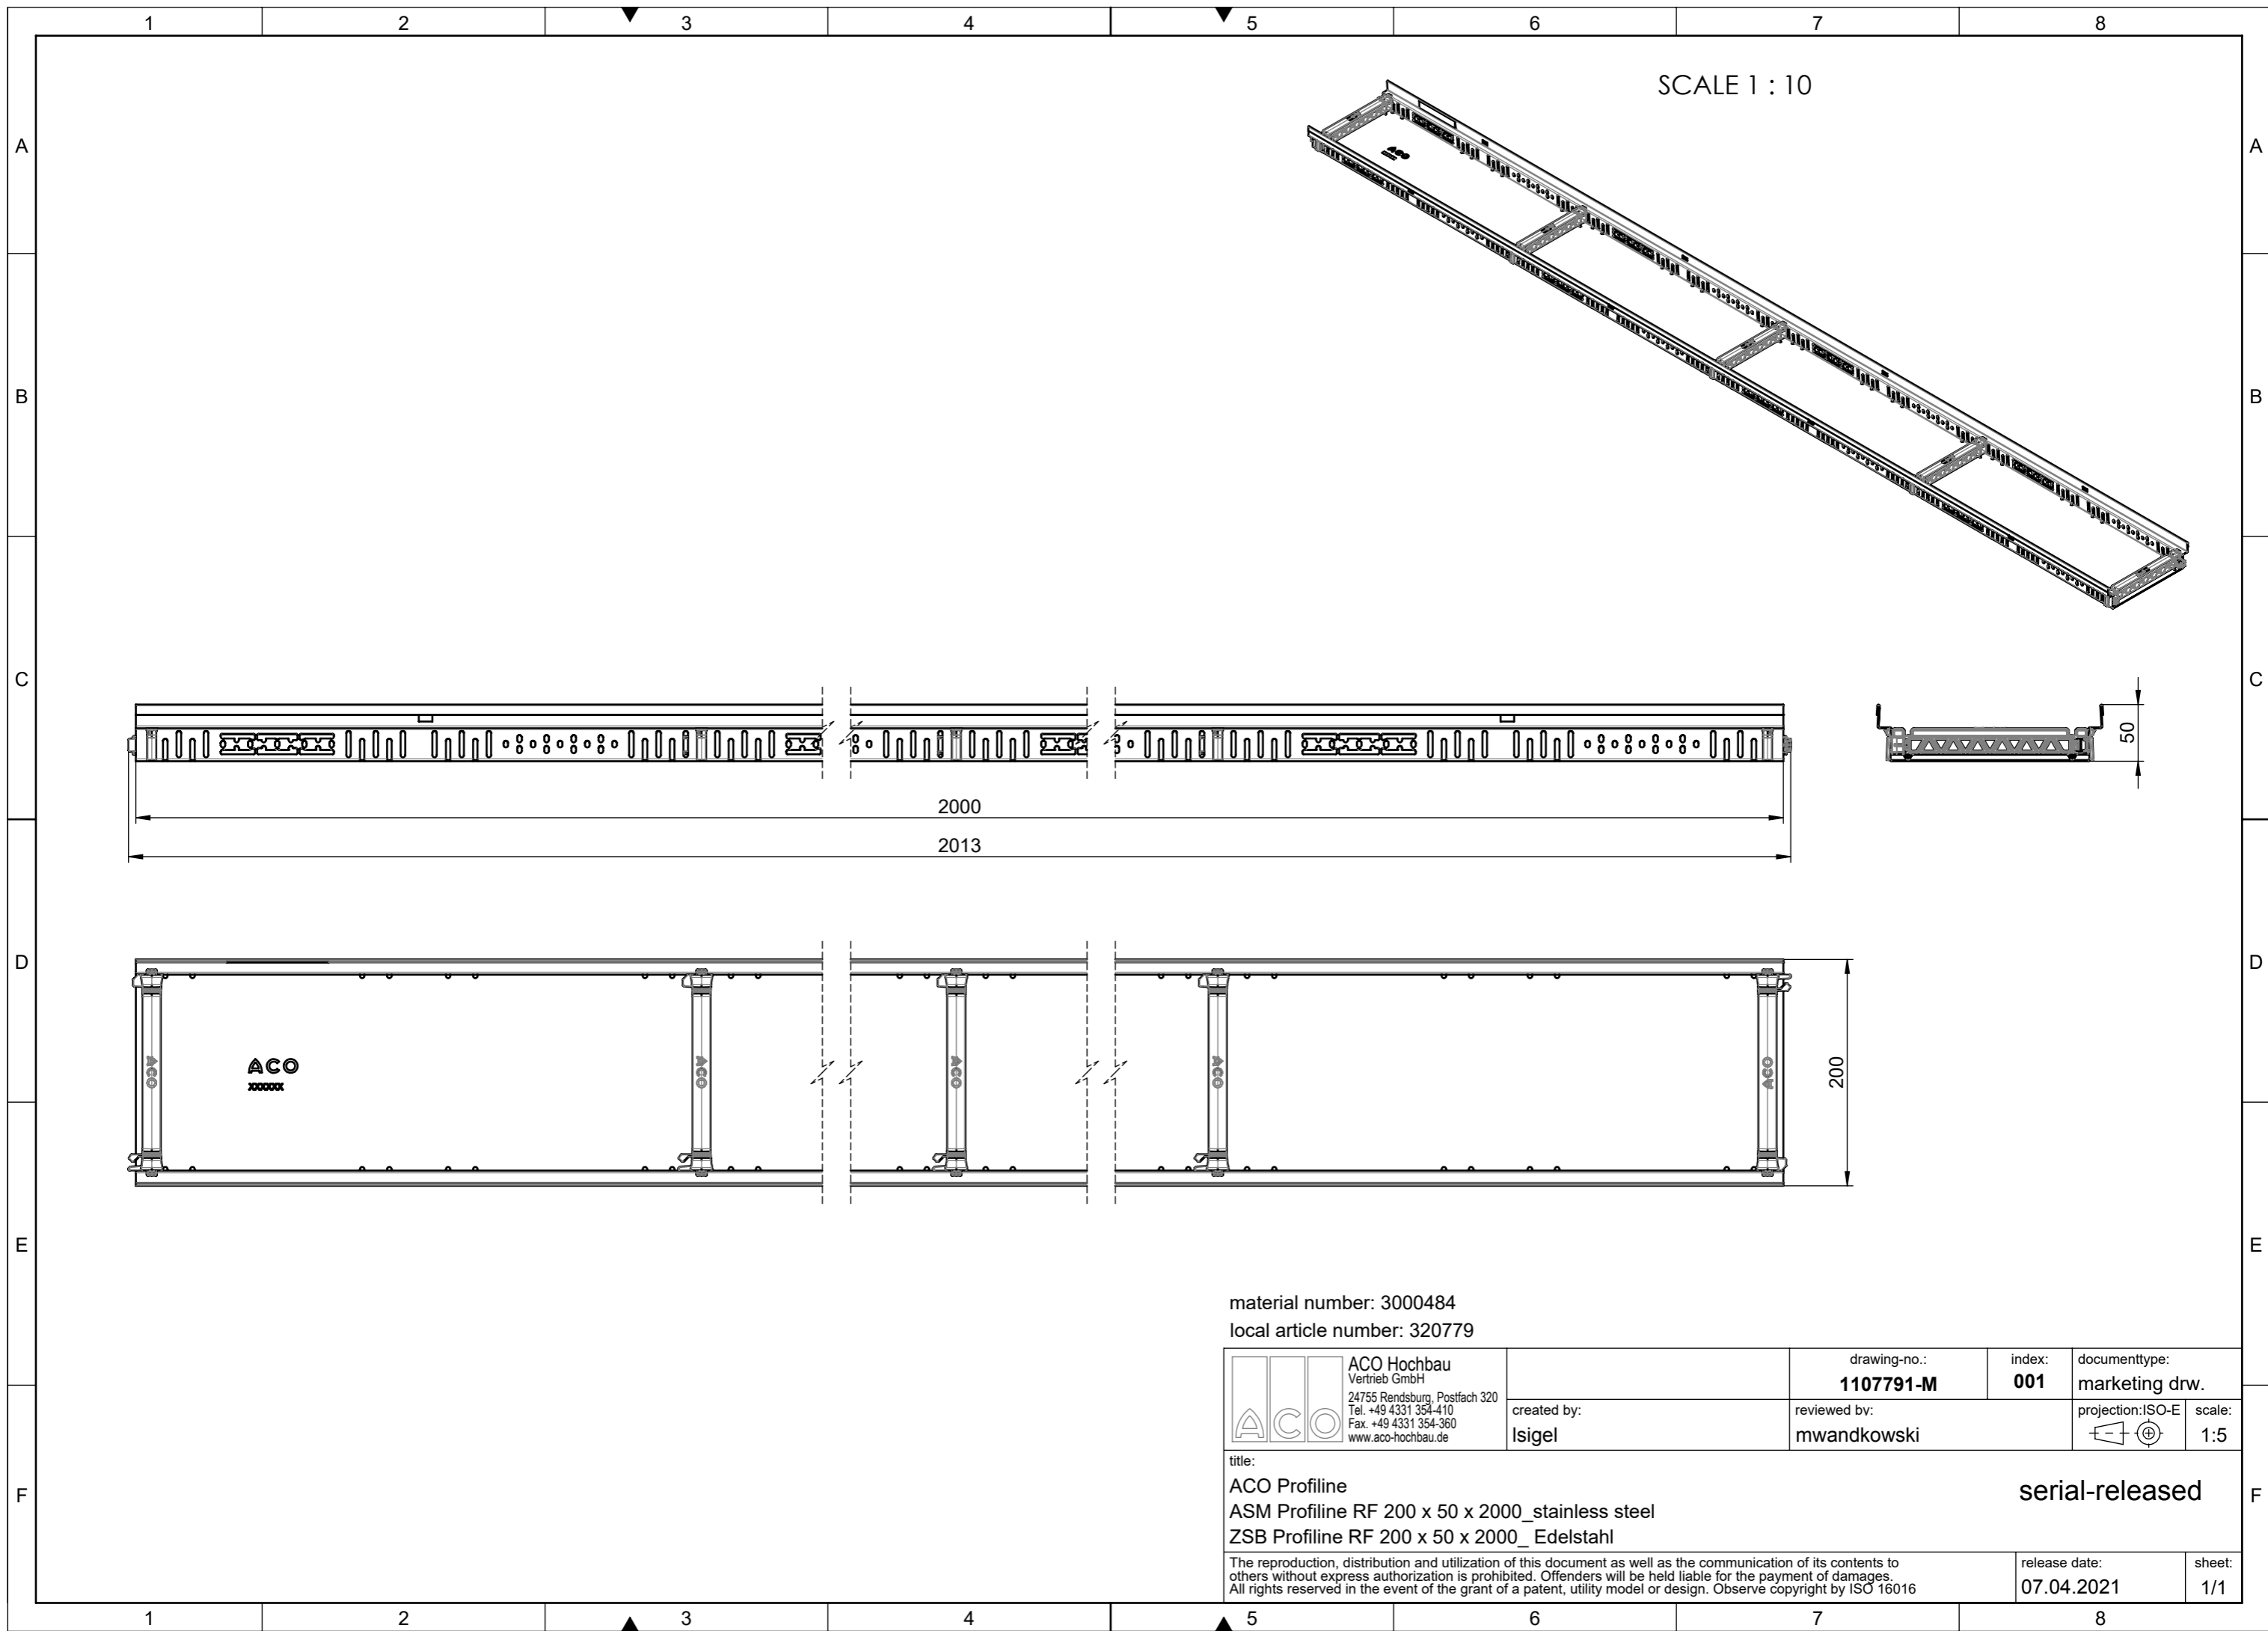

SCALE 1 : 10

2000
2013

200

50

material number: 3000484
local article number: 320779

ACO Hochbau
Vertrieb GmbH
24755 Rendsburg, Postfach 320
Tel. +49 4331 354-410
Fax. +49 4331 354-360
www.aco-hochbau.de

created by:
Isigel

drawing-no.:
1107791-M
reviewed by:
mwandkowski

index:
001
documenttype:
marketing drw.
projection:ISO-E
scale:
1:5

title:
ACO Profiline
ASM Profiline RF 200 x 50 x 2000_ stainless steel
ZSB Profiline RF 200 x 50 x 2000_ Edelstahl

serial-released

The reproduction, distribution and utilization of this document as well as the communication of its contents to others without express authorization is prohibited. Offenders will be held liable for the payment of damages. All rights reserved in the event of the grant of a patent, utility model or design. Observe copyright by ISO 16016

release date:
07.04.2021
sheet:
1/1

S:\dokus\2019-DIN-A3-Versatz.21