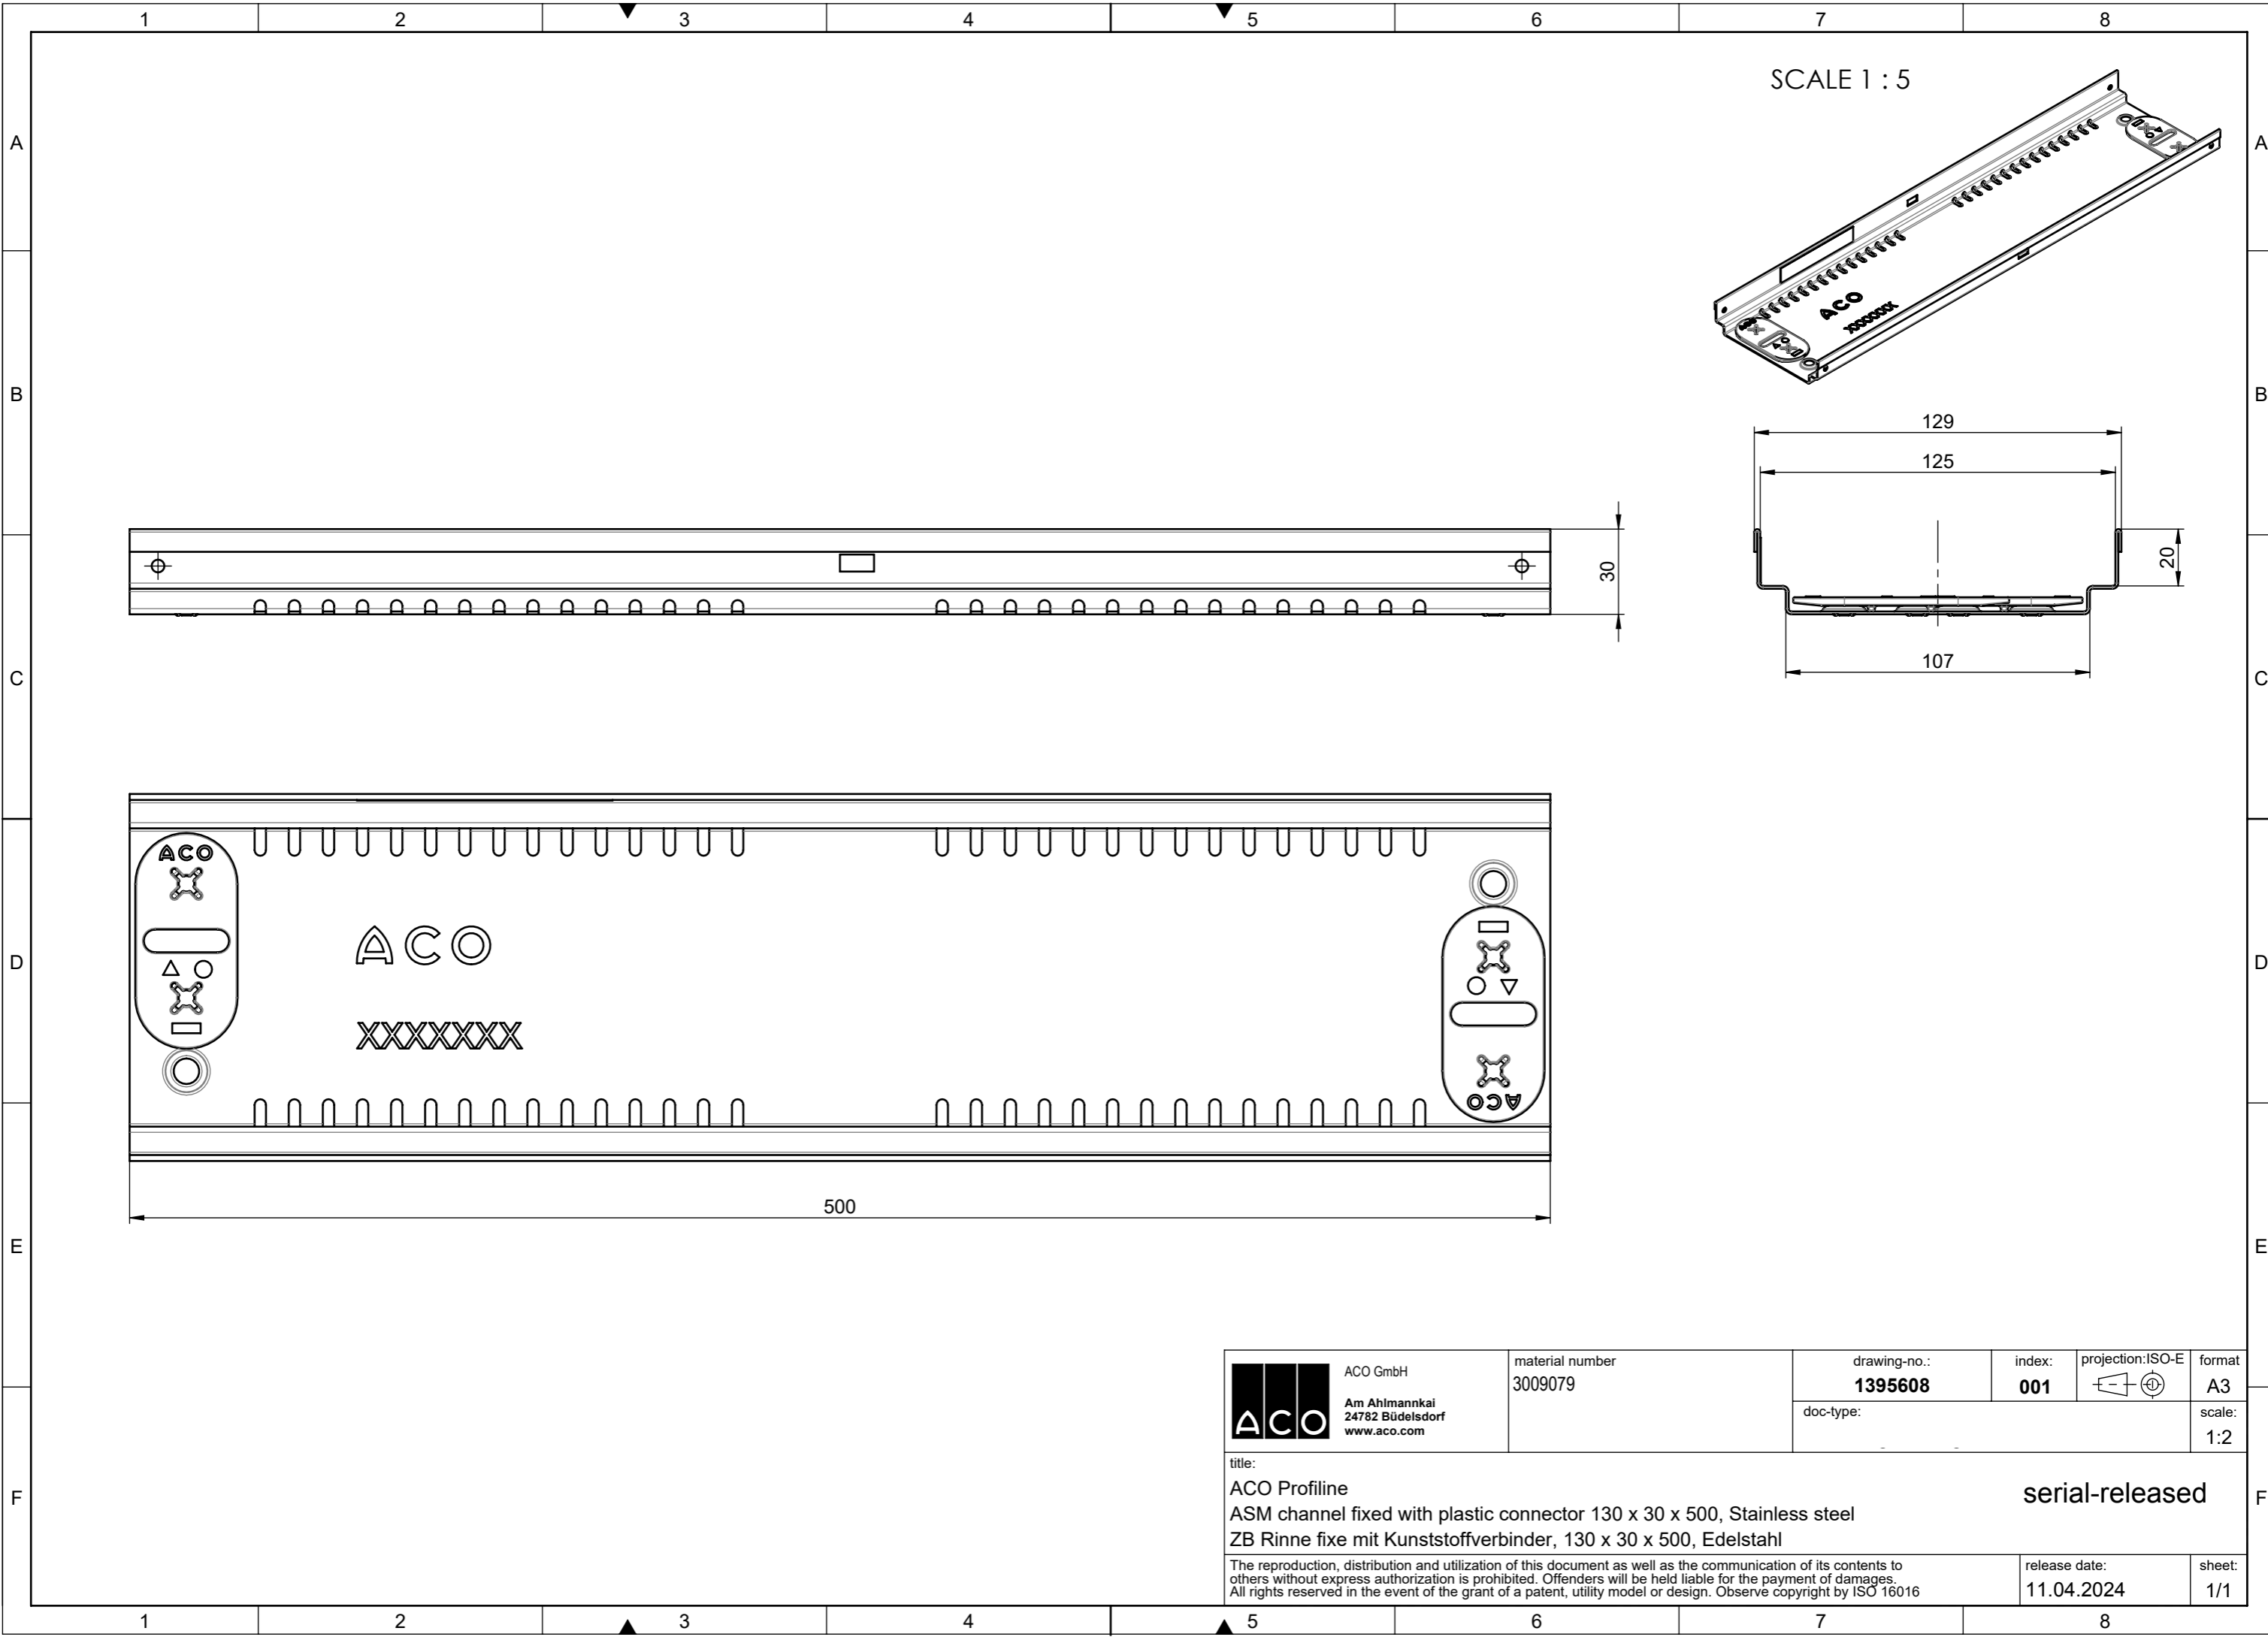

SCALE 1 : 10

2013

2000

100

100

ACO
10000000

 ACO GmbH Am Ahlmannkai 24782 Büdelsdorf www.aco.com	material number 3009113	drawing-no.: 1383110	index: 001	projection: ISO-E 	format A3
		doc-type:			scale: 1:5
title: ACO Profiline ASM Profiline RF 100 x 100 x 2000_stainless steel ZSB Profiline RF 100 x 100 x 2000_Edelstahl					serial-released
<small>The reproduction, distribution and utilization of this document as well as the communication of its contents to others without express authorization is prohibited. Offenders will be held liable for the payment of damages. All rights reserved in the event of the grant of a patent, utility model or design. Observe copyright by ISO 16016</small>				release date: 11.04.2024	sheet: 1/1