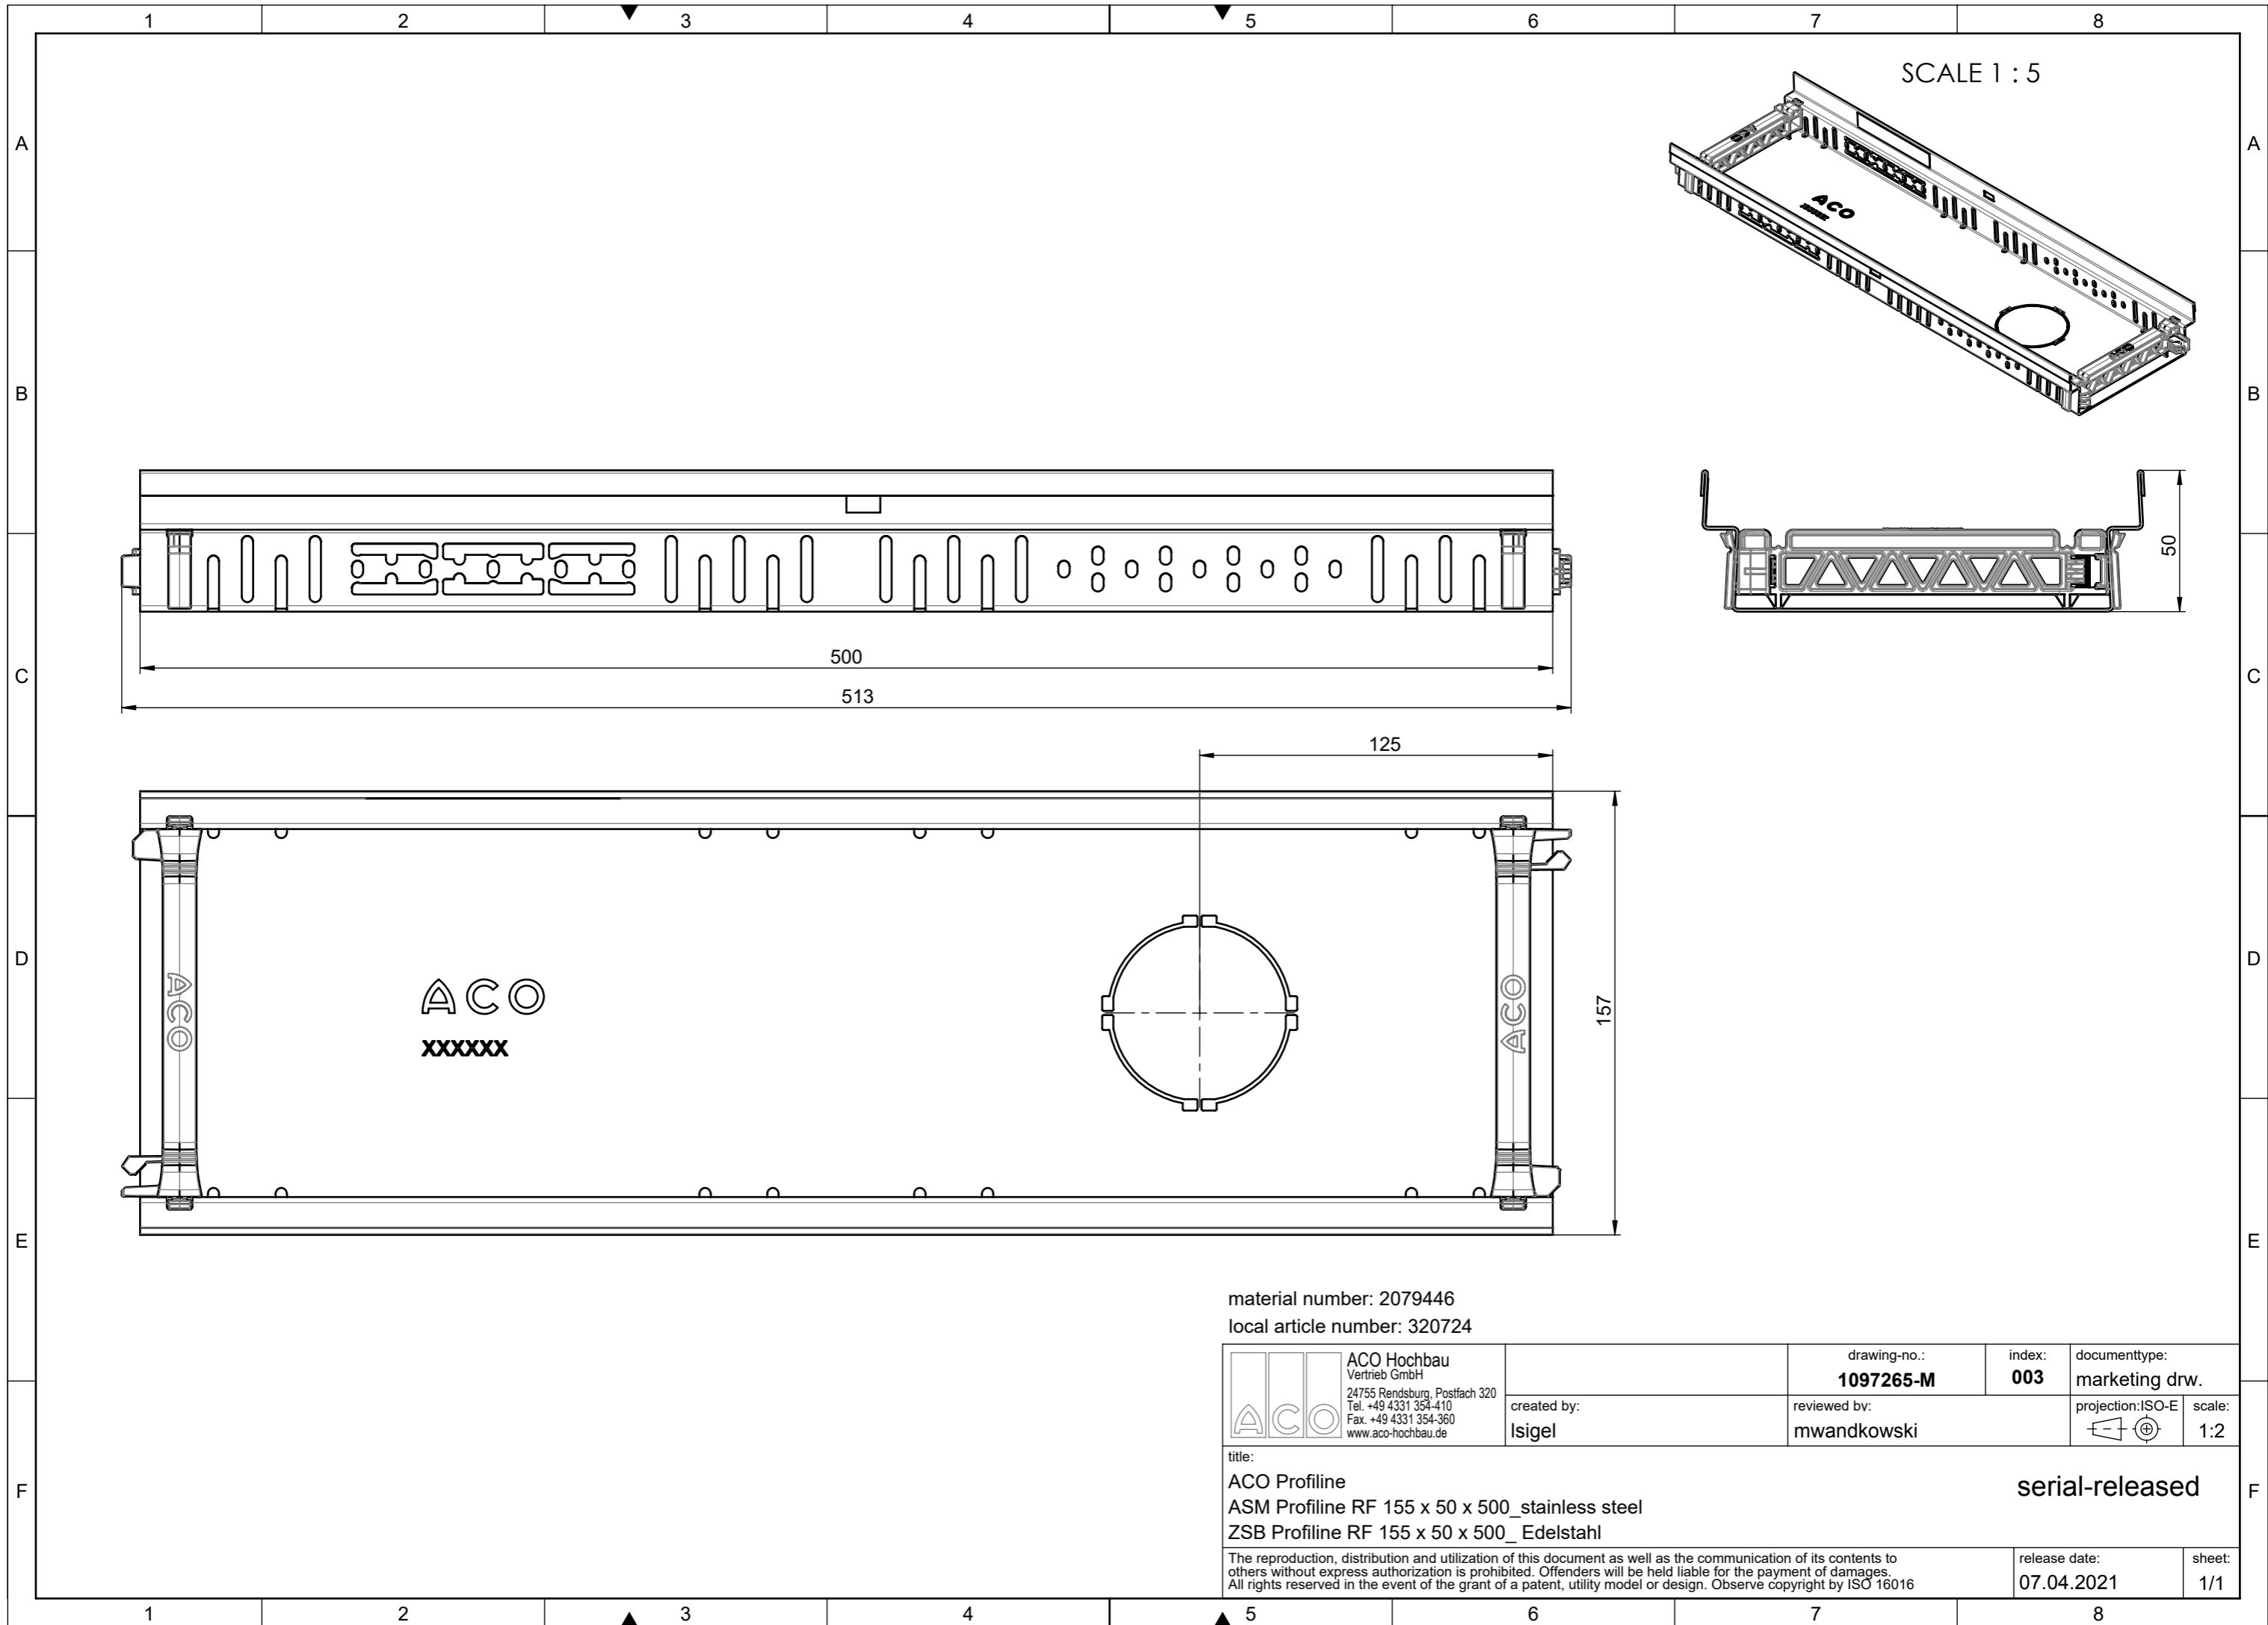

material number: 2079446
local article number: 320724

ACO Hochbau Vertrieb GmbH 24755 Rendsburg, Postfach 320 Tel. +49 4331 354-410 Fax. +49 4331 354-360 www.aco-hochbau.de	drawing-no.: 1097265-M	index: 003	documenttype: marketing drw.	
	created by: Isigel	reviewed by: mwandkowski	projection: ISO-E 	scale: 1:2
title: ACO Profiline ASM Profiline RF 155 x 50 x 500_ stainless steel ZSB Profiline RF 155 x 50 x 500_ Edelstahl			serial-released	
The reproduction, distribution and utilization of this document as well as the communication of its contents to others without express authorization is prohibited. Offenders will be held liable for the payment of damages. All rights reserved in the event of the grant of a patent, utility model or design. Observe copyright by ISO 16016			release date: 07.04.2021	
			sheet: 1/1