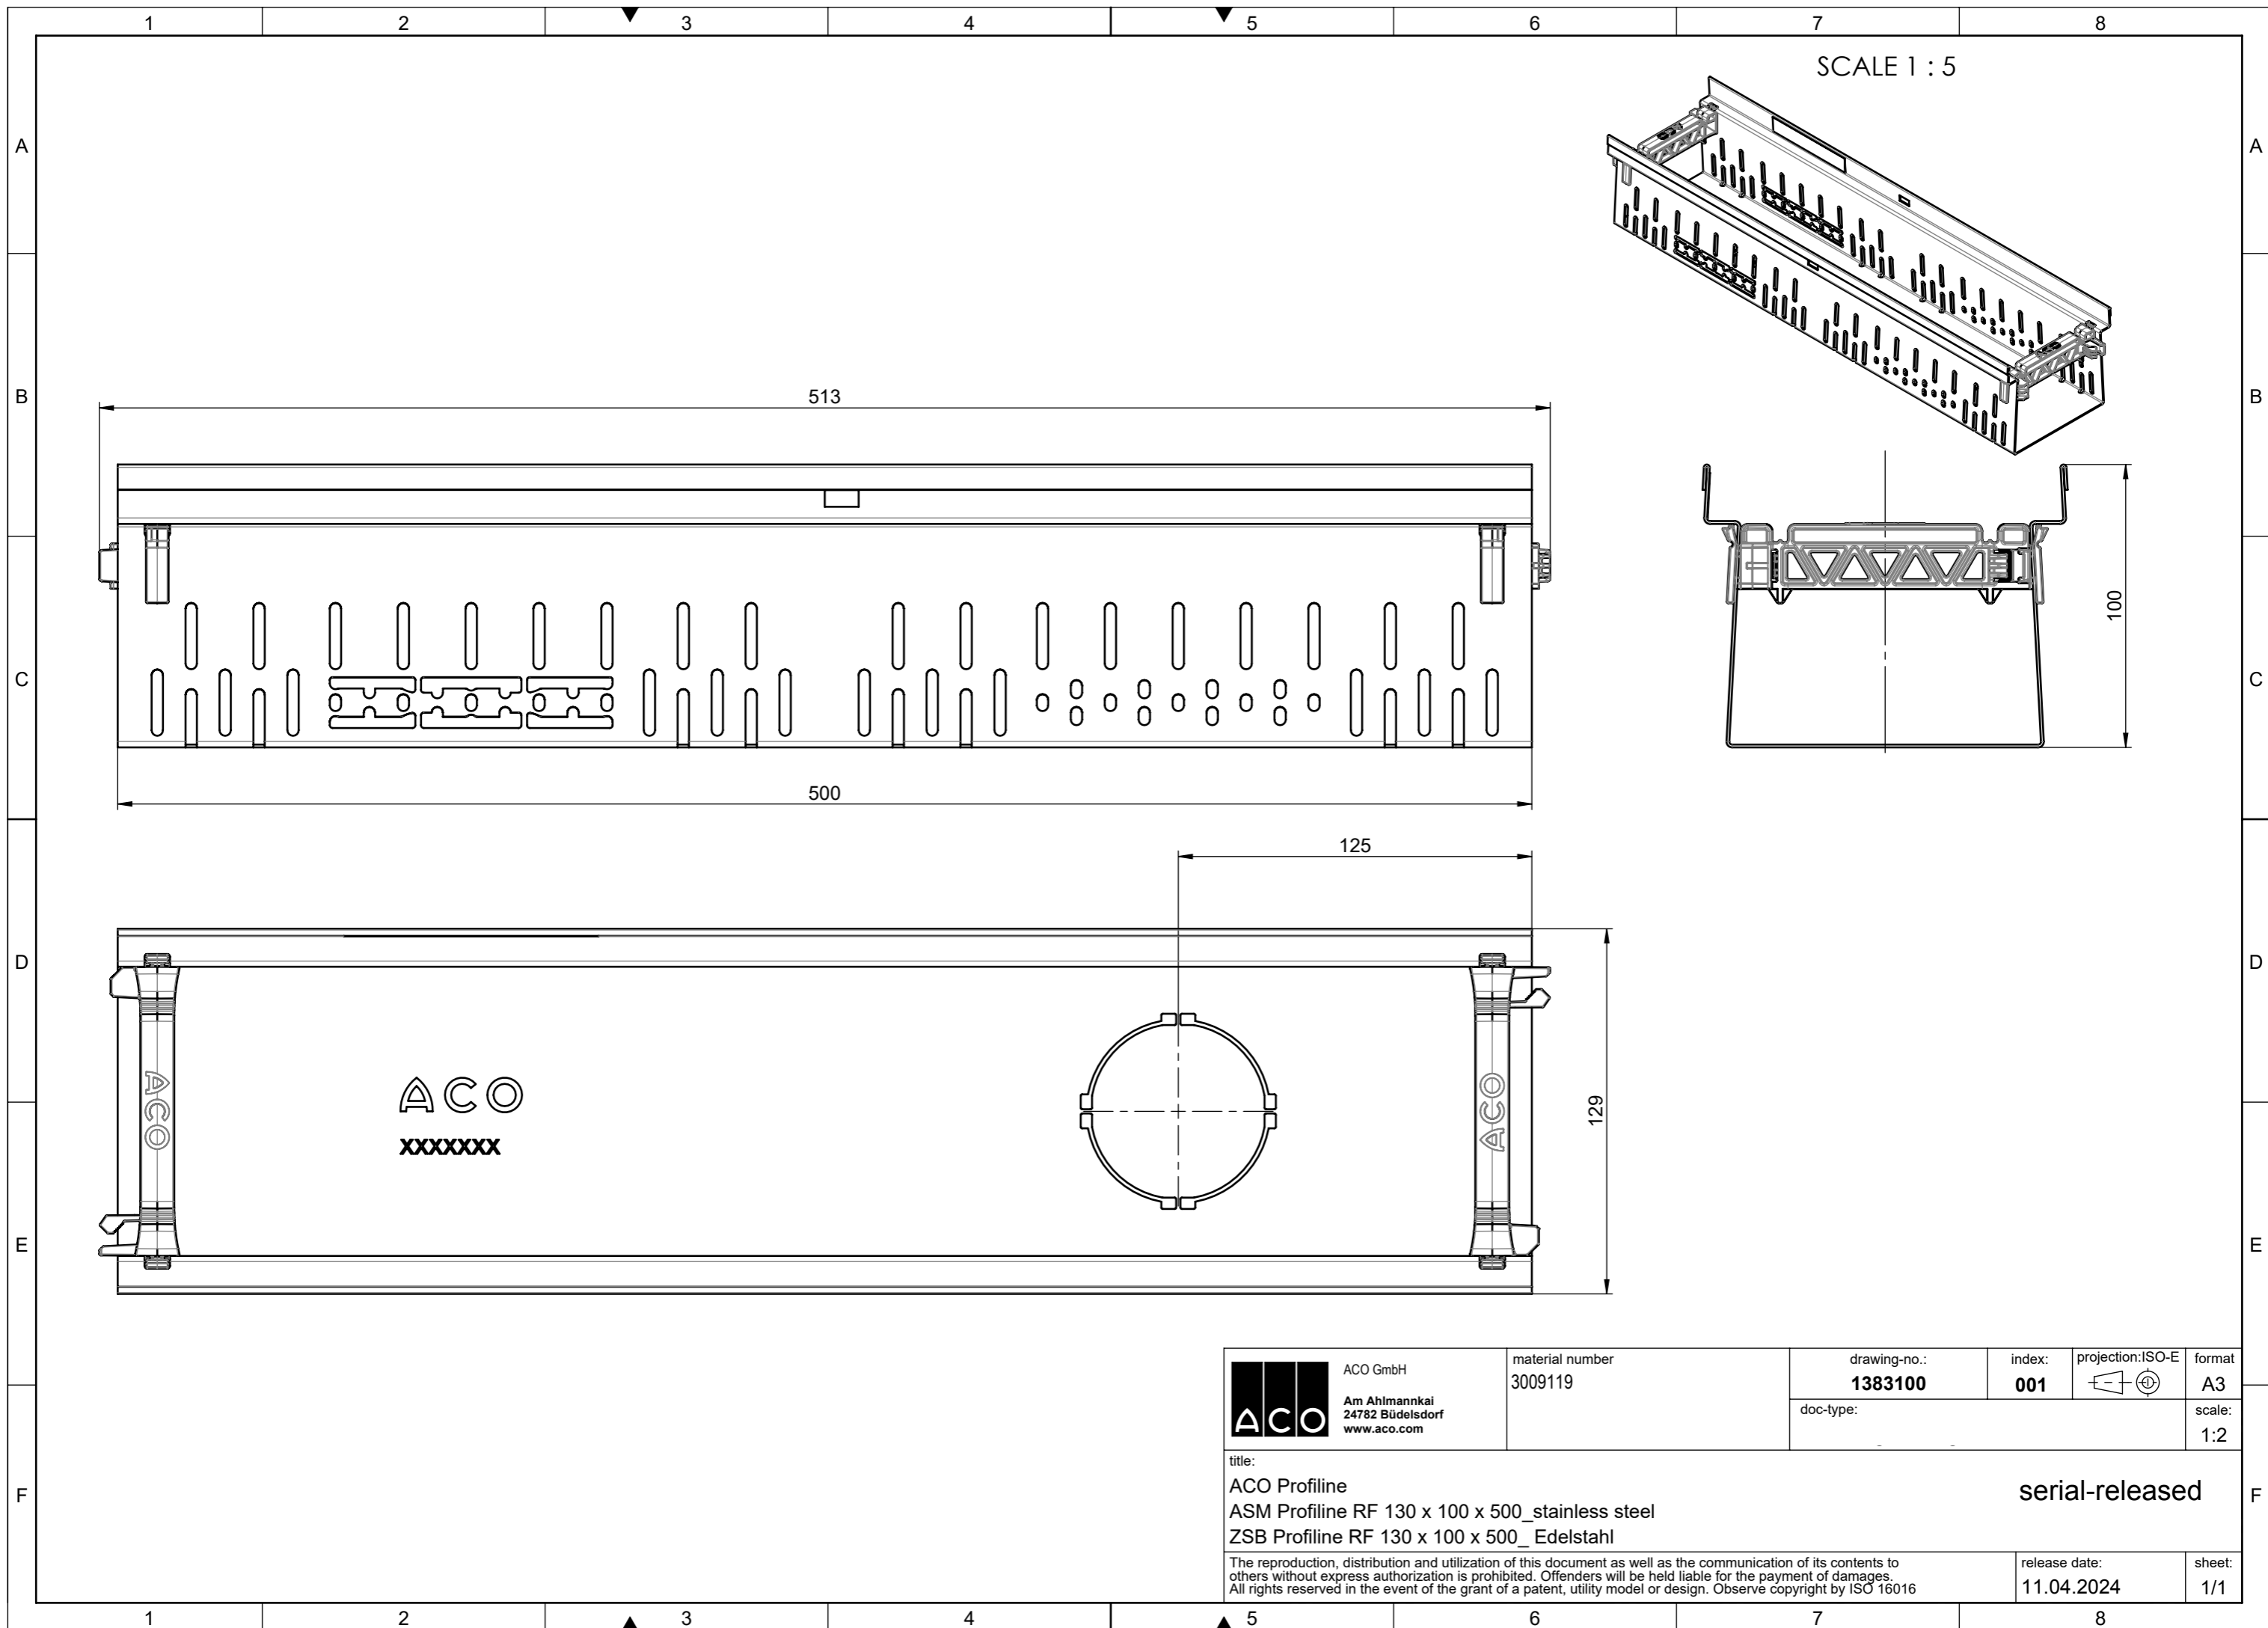

SCALE 1 : 5

513

500

125

129

100

ACO
XXXXXXX

ACO GmbH Am Ahlmannkai 24782 Büdelsdorf www.aco.com	material number 3009119	drawing-no.: 1383100	index: 001	projection: ISO-E 	format A3	
		doc-type:			scale: 1:2	
title: ACO Profiline ASM Profiline RF 130 x 100 x 500_ stainless steel ZSB Profiline RF 130 x 100 x 500_ Edelstahl					serial-released	
The reproduction, distribution and utilization of this document as well as the communication of its contents to others without express authorization is prohibited. Offenders will be held liable for the payment of damages. All rights reserved in the event of the grant of a patent, utility model or design. Observe copyright by ISO 16016				release date: 11.04.2024	sheet: 1/1