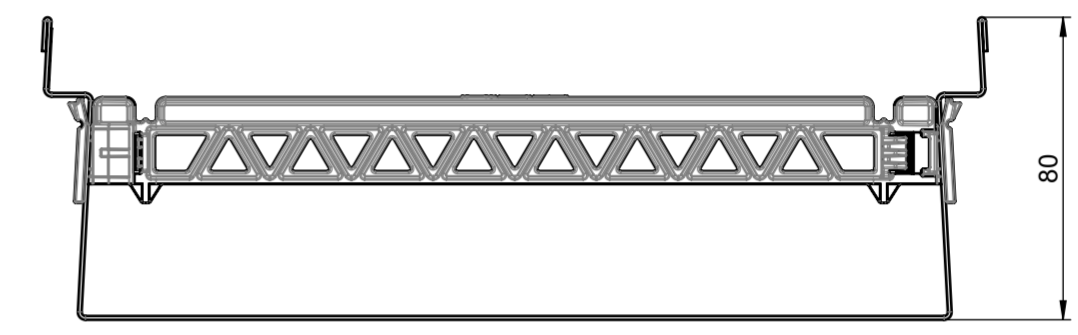

ACO GmbH Am Ahlmannkai 24782 Büdelsdorf www.aco.com	material number 3009047	drawing-no.: 1257016	index: 003	projection: ISO-E 	format A2
		doc-type:	scale: 1:2	serial-released	
title: ACO Profiline ASM Profiline RF 250 x 80 x 500_galvanized steel ZSB Profiline RF 250 x 80 x 500_Verzinkter Stahl		release date: 17.04.2024	sheet: 1/1		
The reproduction, distribution and utilization of this document as well as the communication of its contents to others without express authorization is prohibited. Offenders will be held liable for the payment of damages. All rights reserved in the event of the grant of a patent, utility model or design. Observe copyright by ISO 16016