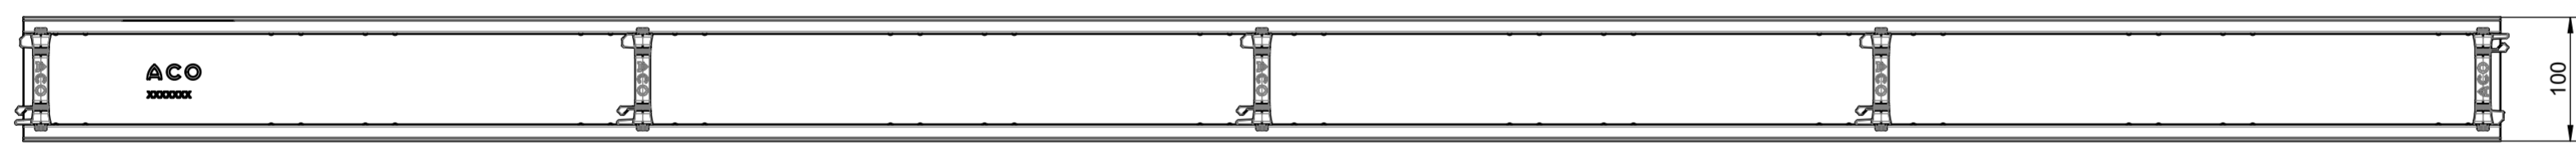

local article number: 320789

ACO GmbH Am Ahlmannkai 24782 Büdelsdorf www.aco.com	material number 3009019	drawing-no.: 1262404	index: 002	projection: ISO-E 	format A2
	doc-type:				scale: 1:5

title:
ACO Profiline
ASM Profiline RF 100 x 80 x 2000_galvanized steel
ZSB Profiline RF 100 x 80 x 2000_Verzinkter Stahl

serial-released

The reproduction, distribution and utilization of this document as well as the communication of its contents to others without express authorization is prohibited. Offenders will be held liable for the payment of damages. All rights reserved in the event of the grant of a patent, utility model or design. Observe copyright by ISO 16016

release date:
17.04.2024

sheet:
1/1