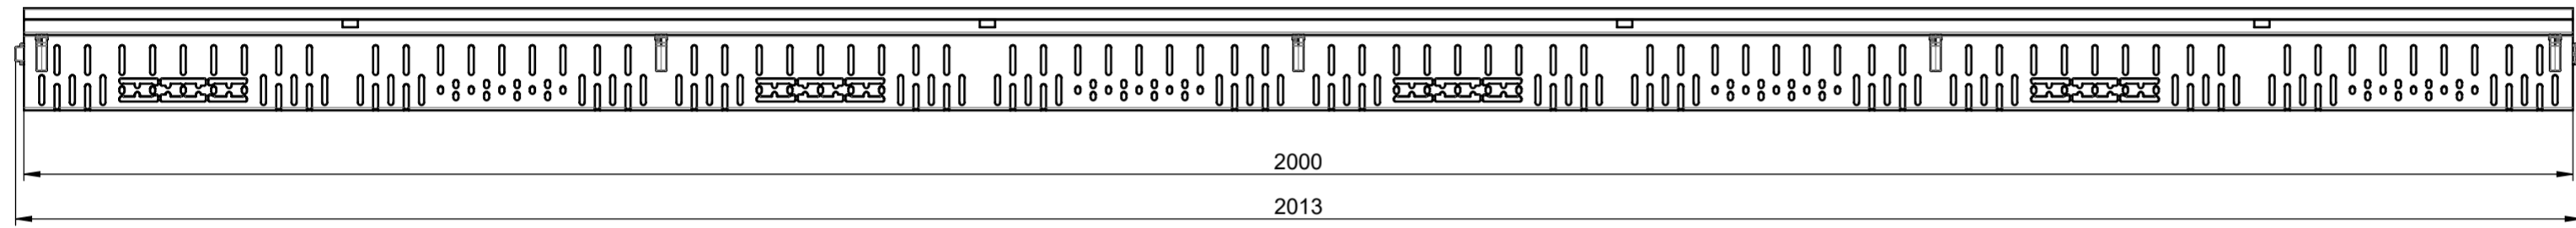

1 2 3 4 5 6 7 8 9 10 11 12

A
B
C
D
E
F
G
H

local article number: 320797

ACO GmbH Am Ahlmannkai 24782 Büdelsdorf www.aco.com	material number 3009037	drawing-no.: 1261473	index: 003	projection: ISO-E 	format A2
	doc-type:				scale: 1:5

title:
ACO Profiline
ASM Profiline RF 155 x 80 x 2000_ galvanized steel
ZSB Profiline RF 155 x 80 x 2000_Verzinkter Stahl

serial-released

1 2 3 4 5 6 7 8 9 10 11 12