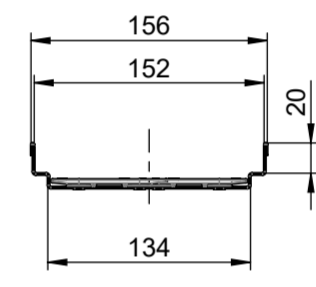

1 2 3 4 5 6 7 8 9 10 11 12

A
B
C
D
E
F
G
H

SCALE 1 : 10

ACO GmbH Am Ahlmannkai 24782 Büdelsdorf www.aco.com	material number 3009015	drawing-no.: 1395617	index: 001	projection: ISO-E 	format A2
	doc-type:				scale: 1:5

title:
ACO Profiline
ASM channel fixed with plastic connector 155 x 30 x 2000, Galvanized steel
ZB Rinne fixe mit Kunststoffverbinder, 155 x 30 x 2000, Verzinkter Stahl

serial-released

The reproduction, distribution and utilization of this document as well as the communication of its contents to others without express authorization is prohibited. Offenders will be held liable for the payment of damages. All rights reserved in the event of the grant of a patent, utility model or design. Observe copyright by ISO 16016

release date:
11.04.2024

sheet:
1/1

1 2 3 4 5 6 7 8 9 10 11 12