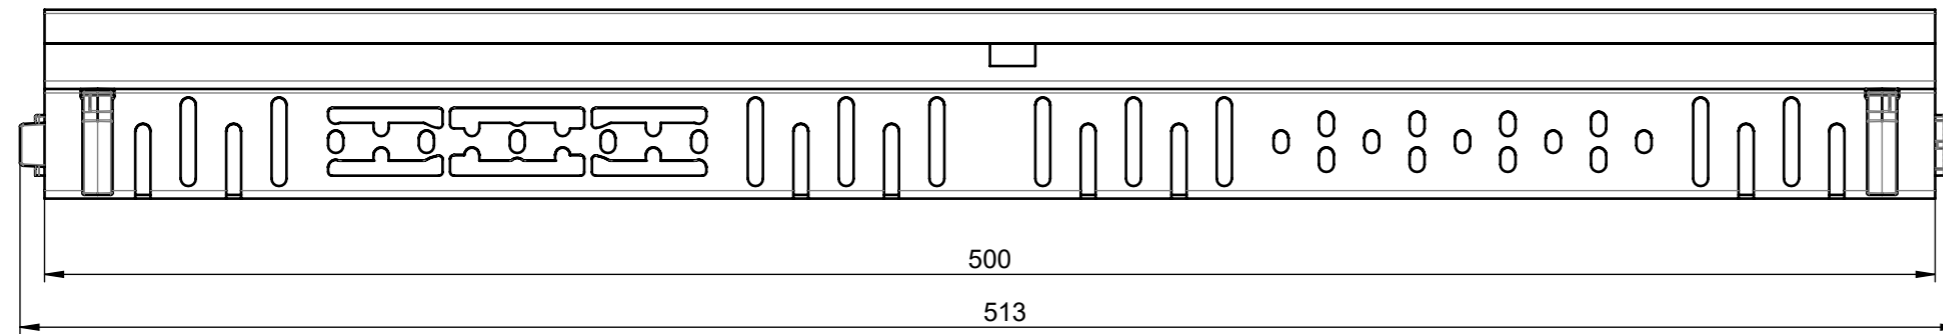

SCALE 1 : 5

material number: 2079426
local article number: 320704

  ACO Hochbau Vertrieb GmbH 24755 Rendsburg, Postfach 320 Tel. +49 4331 354-410 Fax. +49 4331 354-360 www.aco-hochbau.de	created by: Isigel	drawing-no.: 1096742-M	index: 003	documenttype: marketing drw.
	reviewed by: mwandkowski	projection: ISO-E 	scale: 1:2	
title: ACO Profiline ASM Profiline RF 100 x 50 x 500 _galvanized steel ZSB Profiline RF 100 x 50 x 500 _Verzinkter Stahl				serial-released
The reproduction, distribution and utilization of this document as well as the communication of its contents to others without express authorization is prohibited. Offenders will be held liable for the payment of damages. All rights reserved in the event of the grant of a patent, utility model or design. Observe copyright by ISO 16016			release date: 07.04.2021	sheet: 1/1