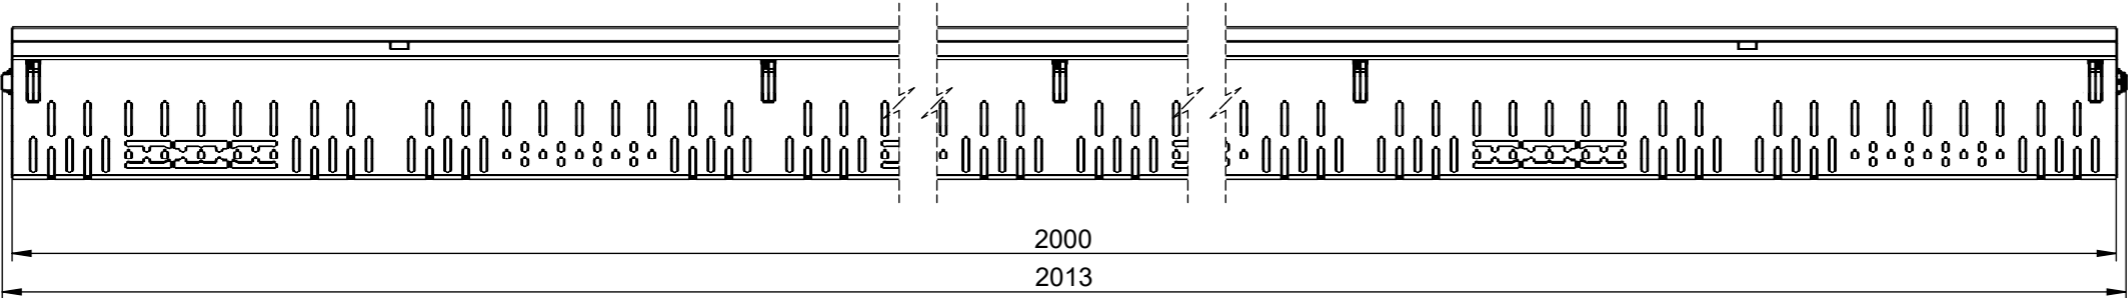

ACO GmbH Am Ahlmannkai 24782 Büdelsdorf www.aco.com	material number 3009073	drawing-no.: 1383091	index: 001	projection: ISO-E 	format A3	
		doc-type:			scale: 1:5	
title: ACO Profiline ASM Profiline RF 250 x 100 x 2000_galvanized steel ZSB Profiline RF 250 x 100 x 2000_Verzinkter Stahl					serial-released	
The reproduction, distribution and utilization of this document as well as the communication of its contents to others without express authorization is prohibited. Offenders will be held liable for the payment of damages. All rights reserved in the event of the grant of a patent, utility model or design. Observe copyright by ISO 16016				release date: 11.04.2024	sheet: 1/1