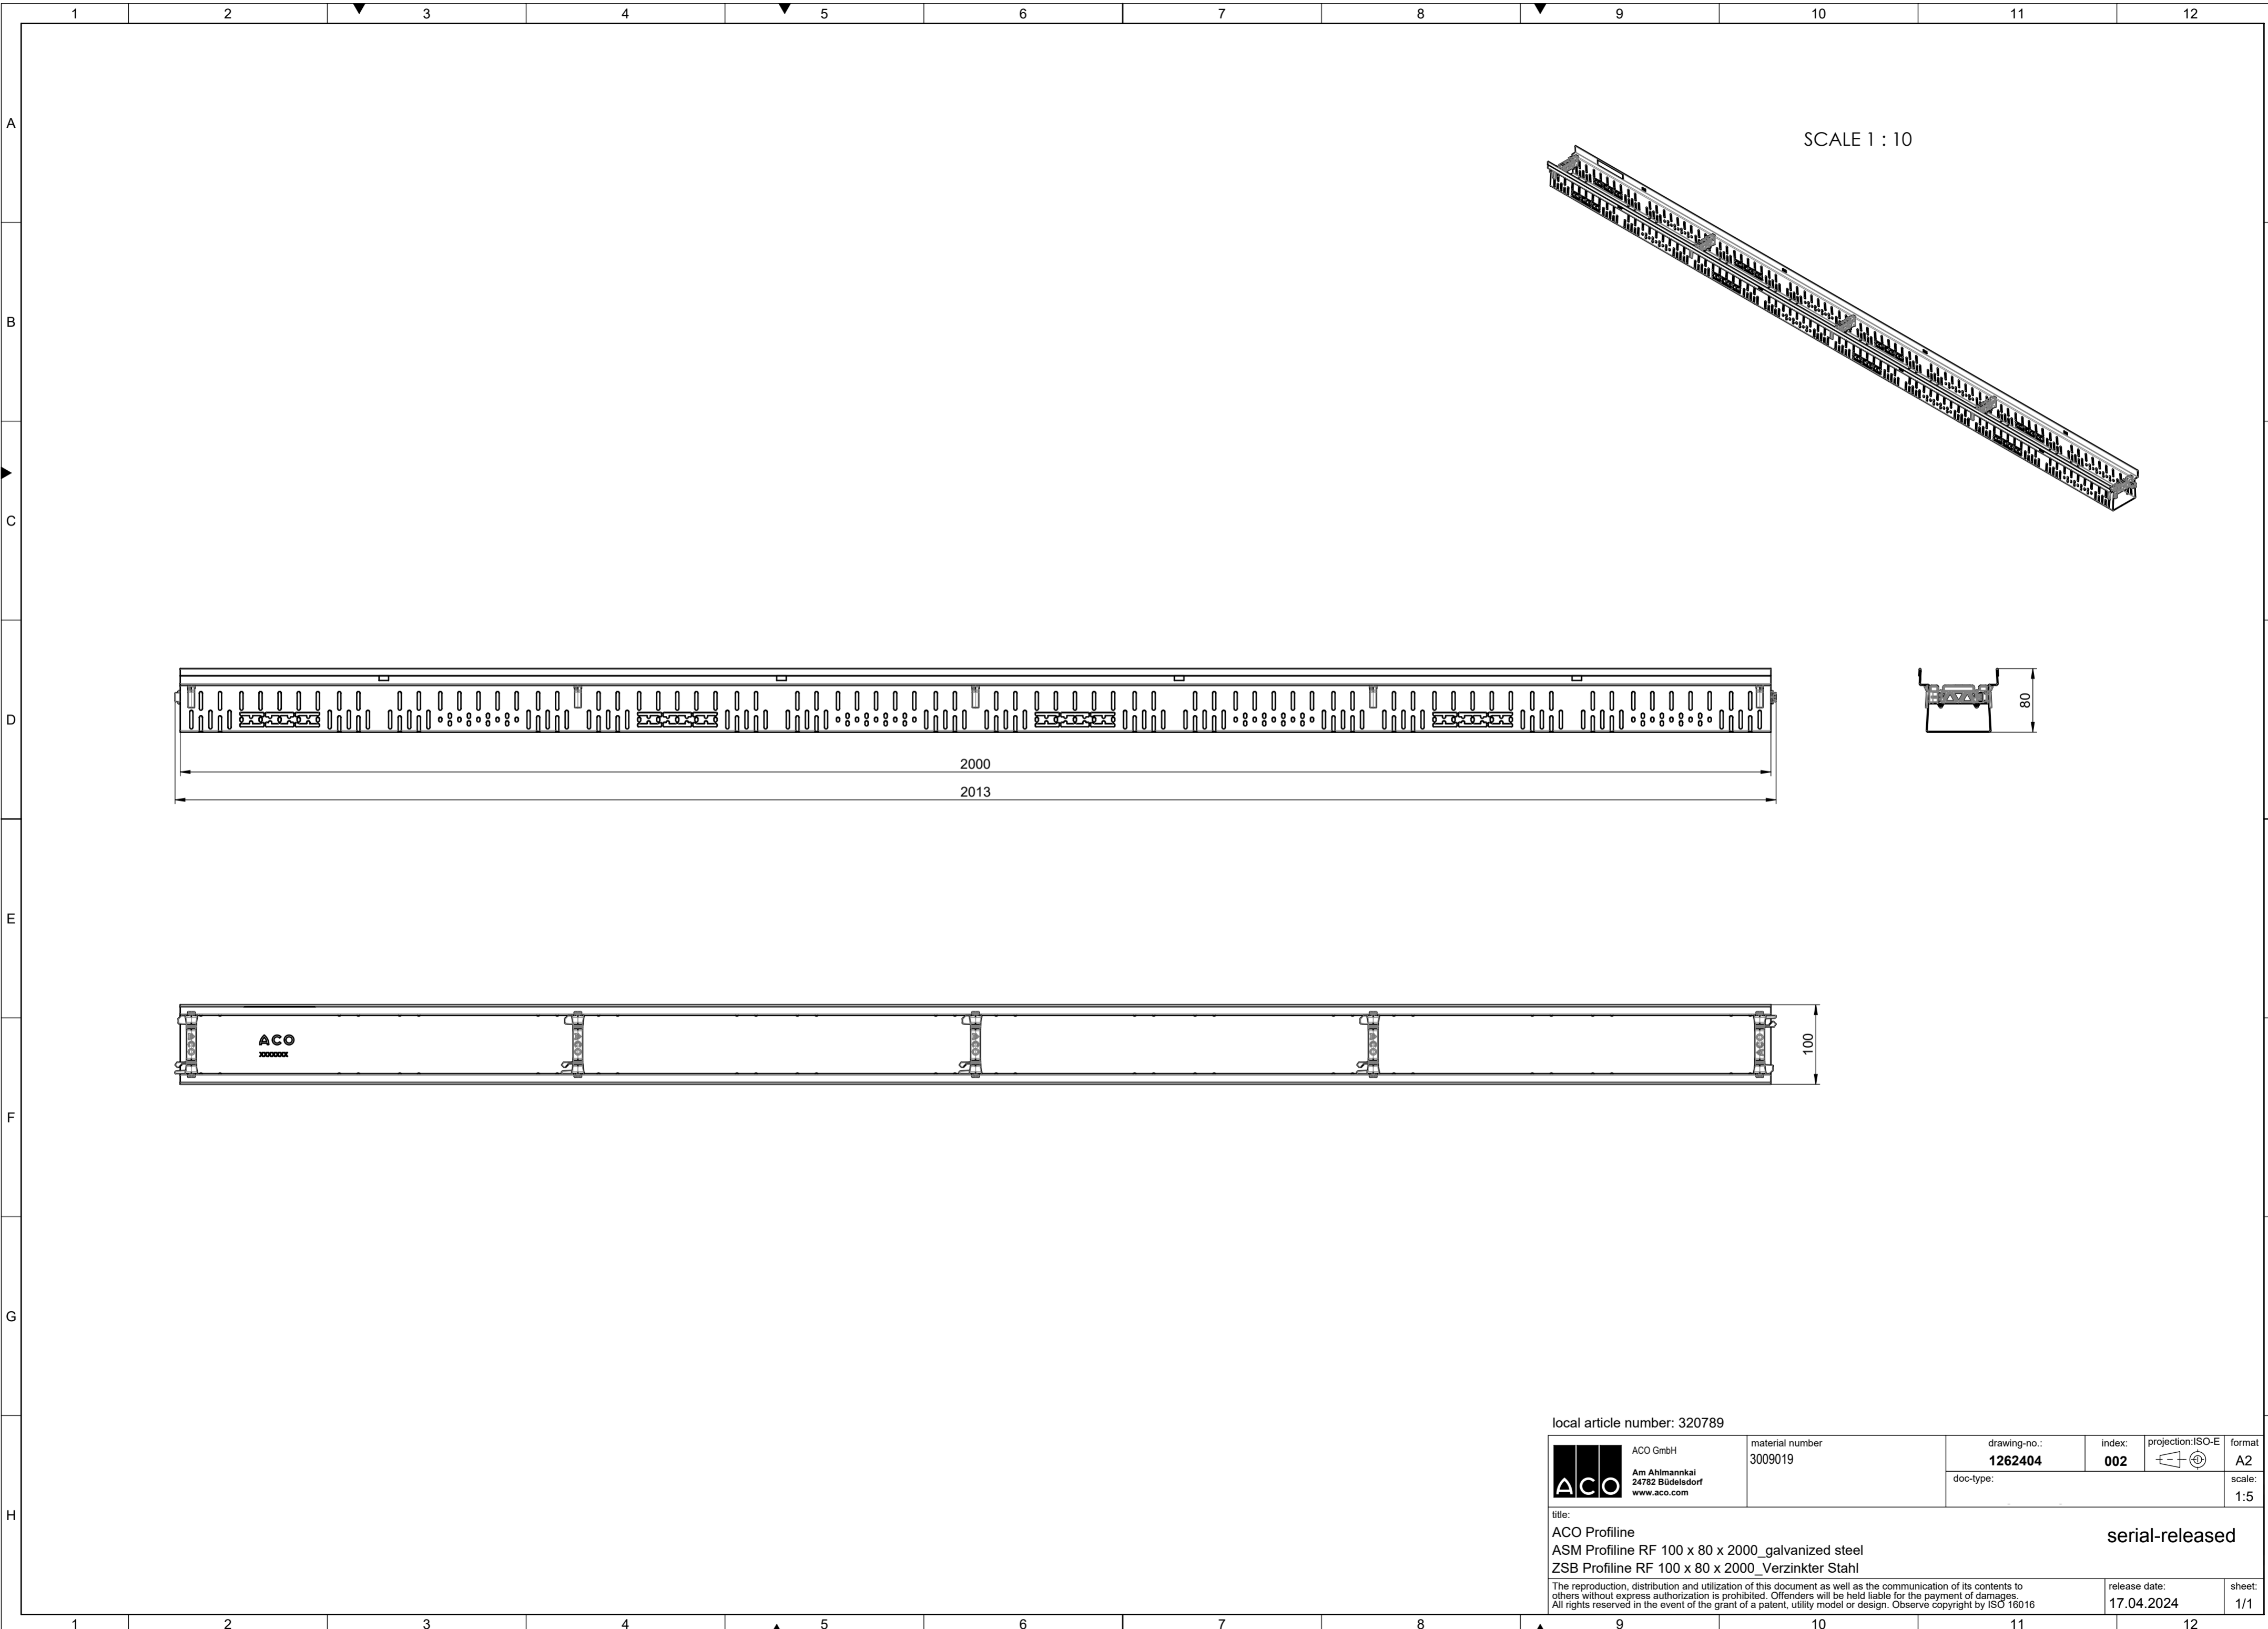

SCALE 1 : 10

local article number: 320789

ACO GmbH Am Ahlmannkai 24782 Büdelsdorf www.aco.com	material number 3009019	drawing-no.: 1262404	index: 002	projection: ISO-E 	format A2
	doc-type:				scale: 1:5

title:
ACO Profiline
ASM Profiline RF 100 x 80 x 2000_galvanized steel
ZSB Profiline RF 100 x 80 x 2000_Verzinkter Stahl

serial-released

The reproduction, distribution and utilization of this document as well as the communication of its contents to others without express authorization is prohibited. Offenders will be held liable for the payment of damages. All rights reserved in the event of the grant of a patent, utility model or design. Observe copyright by ISO 16016

release date:
17.04.2024

sheet:
1/1