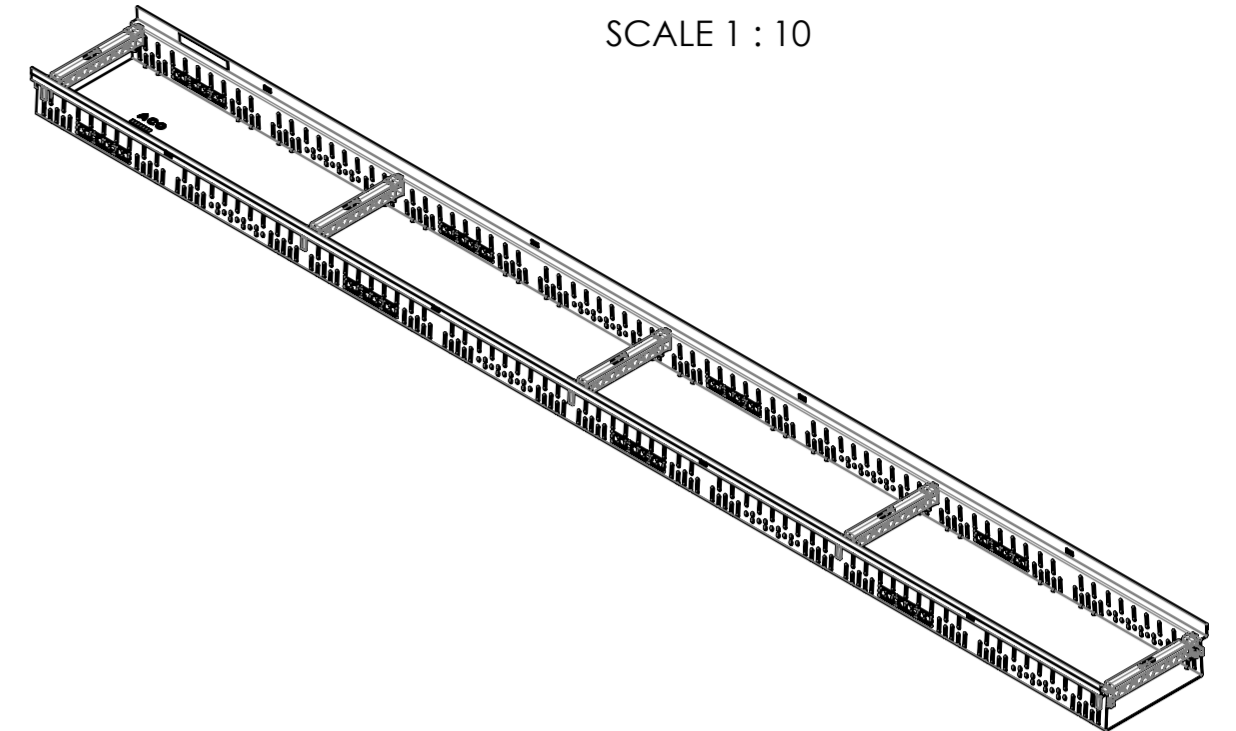

1 2 3 4 5 6 7 8 9 10 11 12

A
B
C
D
E
F
G
H

local article number: 320824

ACO GmbH Am Ahlmannkai 24782 Büdelsdorf www.aco.com	material number 3009097	drawing-no.: 1262463	index: 003	projection: ISO-E 	format A2
	doc-type:				scale: 1:5

title:
ACO Profiline
ASM Profiline RF 200 x 80 x 2000_ stainless steel
ZSB Profiline RF 200 x 80 x 2000_ Edelstahl

serial-released

1 2 3 4 5 6 7 8 9 10 11 12