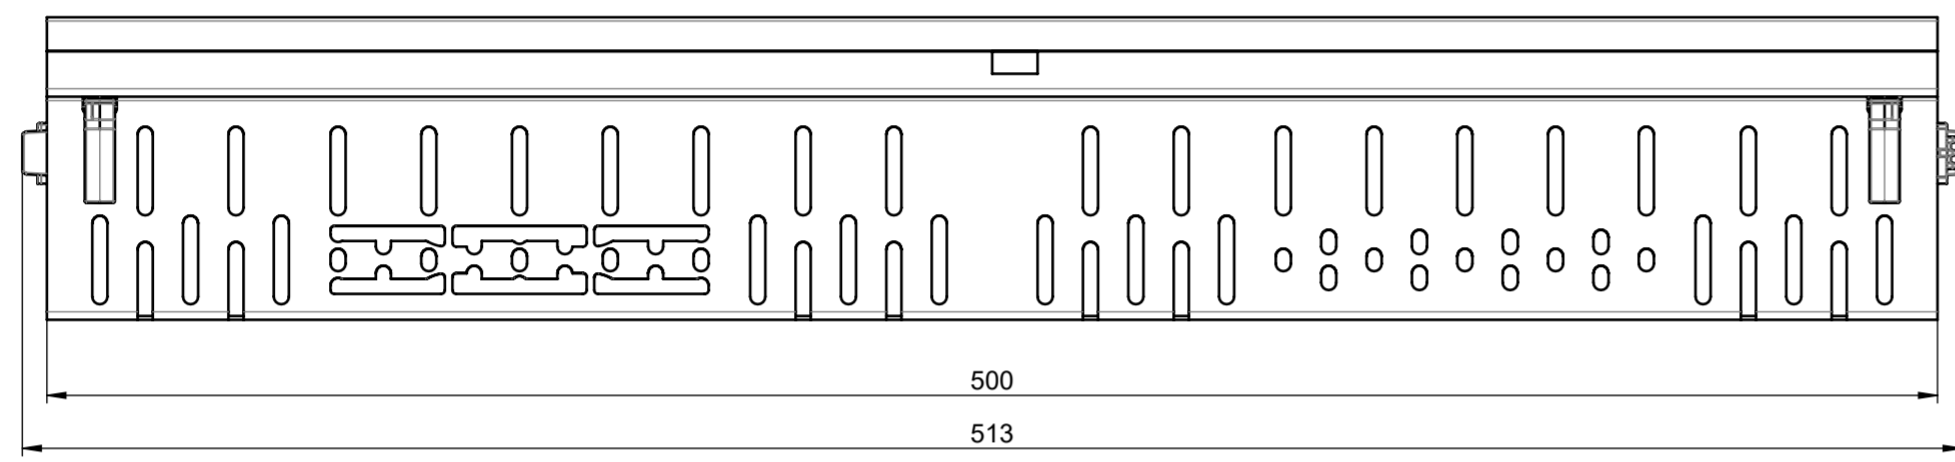

ACO GmbH Am Ahlmannkai 24782 Büdelsdorf www.aco.com	material number 3009047	drawing-no.: 1257016	index: 003	projection: ISO-E 	format A2
		doc-type:	scale: 1:2	serial-released	
title: ACO Profiline ASM Profiline RF 250 x 80 x 500_galvanized steel ZSB Profiline RF 250 x 80 x 500_Verzinkter Stahl		release date: 17.04.2024	sheet: 1/1		
The reproduction, distribution and utilization of this document as well as the communication of its contents to others without express authorization is prohibited. Offenders will be held liable for the payment of damages. All rights reserved in the event of the grant of a patent, utility model or design. Observe copyright by ISO 16016