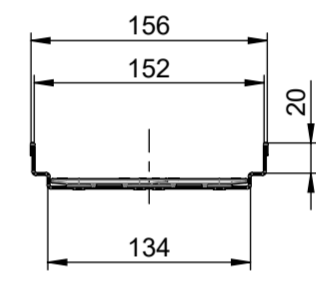

ACO GmbH Am Ahlmannkai 24782 Büdelsdorf www.aco.com	material number 3009081	drawing-no.: 1395618	index: 001	projection: ISO-E 	format A2
	doc-type:				scale: 1:5
title: ACO Profiline ASM channel fixed with plastic connector 155 x 30 x 2000, Stainless steel ZB Rinne fixe mit Kunststoffverbinder, 155 x 30 x 2000, Edelstahl					serial-released
The reproduction, distribution and utilization of this document as well as the communication of its contents to others without express authorization is prohibited. Offenders will be held liable for the payment of damages. All rights reserved in the event of the grant of a patent, utility model or design. Observe copyright by ISO 16016				release date: 11.04.2024	sheet: 1/1