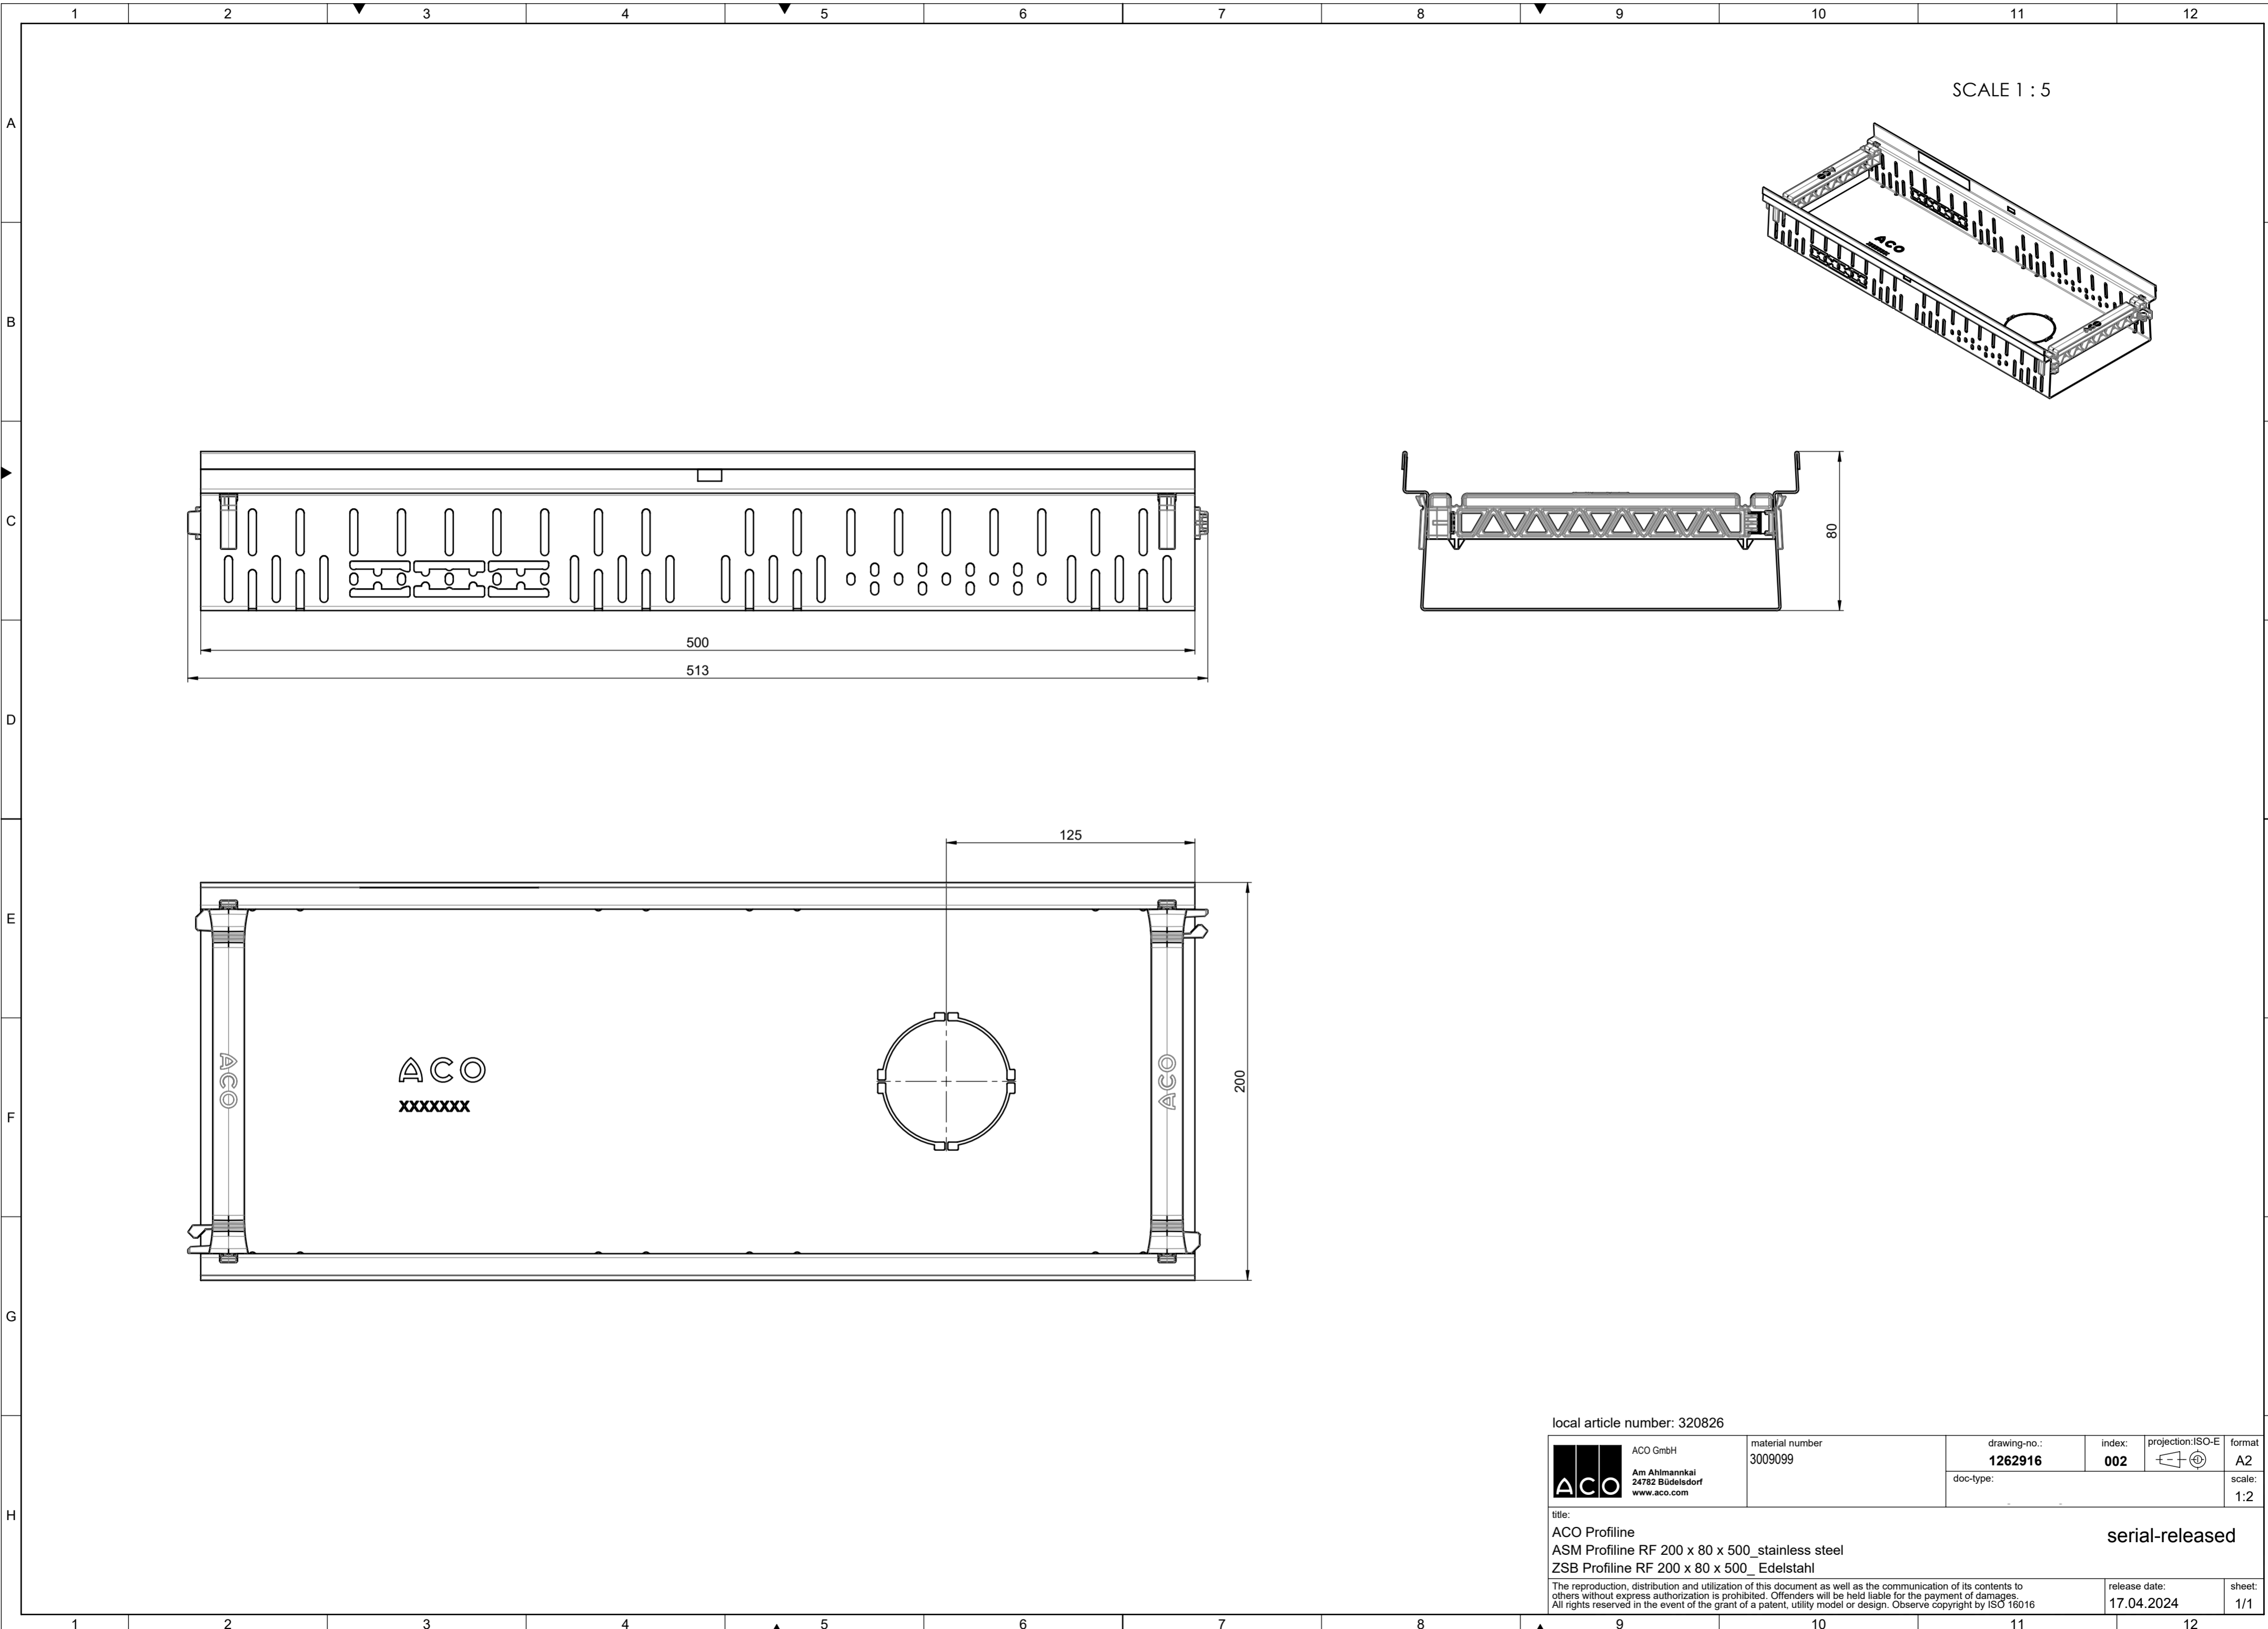

local article number: 320826

ACO GmbH Am Ahlmannkai 24782 Büdelsdorf www.aco.com	material number 3009099	drawing-no.: 1262916	index: 002	projection: ISO-E 	format A2
	doc-type:				scale: 1:2

title:
ACO Profiline
ASM Profiline RF 200 x 80 x 500_stainless steel
ZSB Profiline RF 200 x 80 x 500_Edelstahl

serial-released