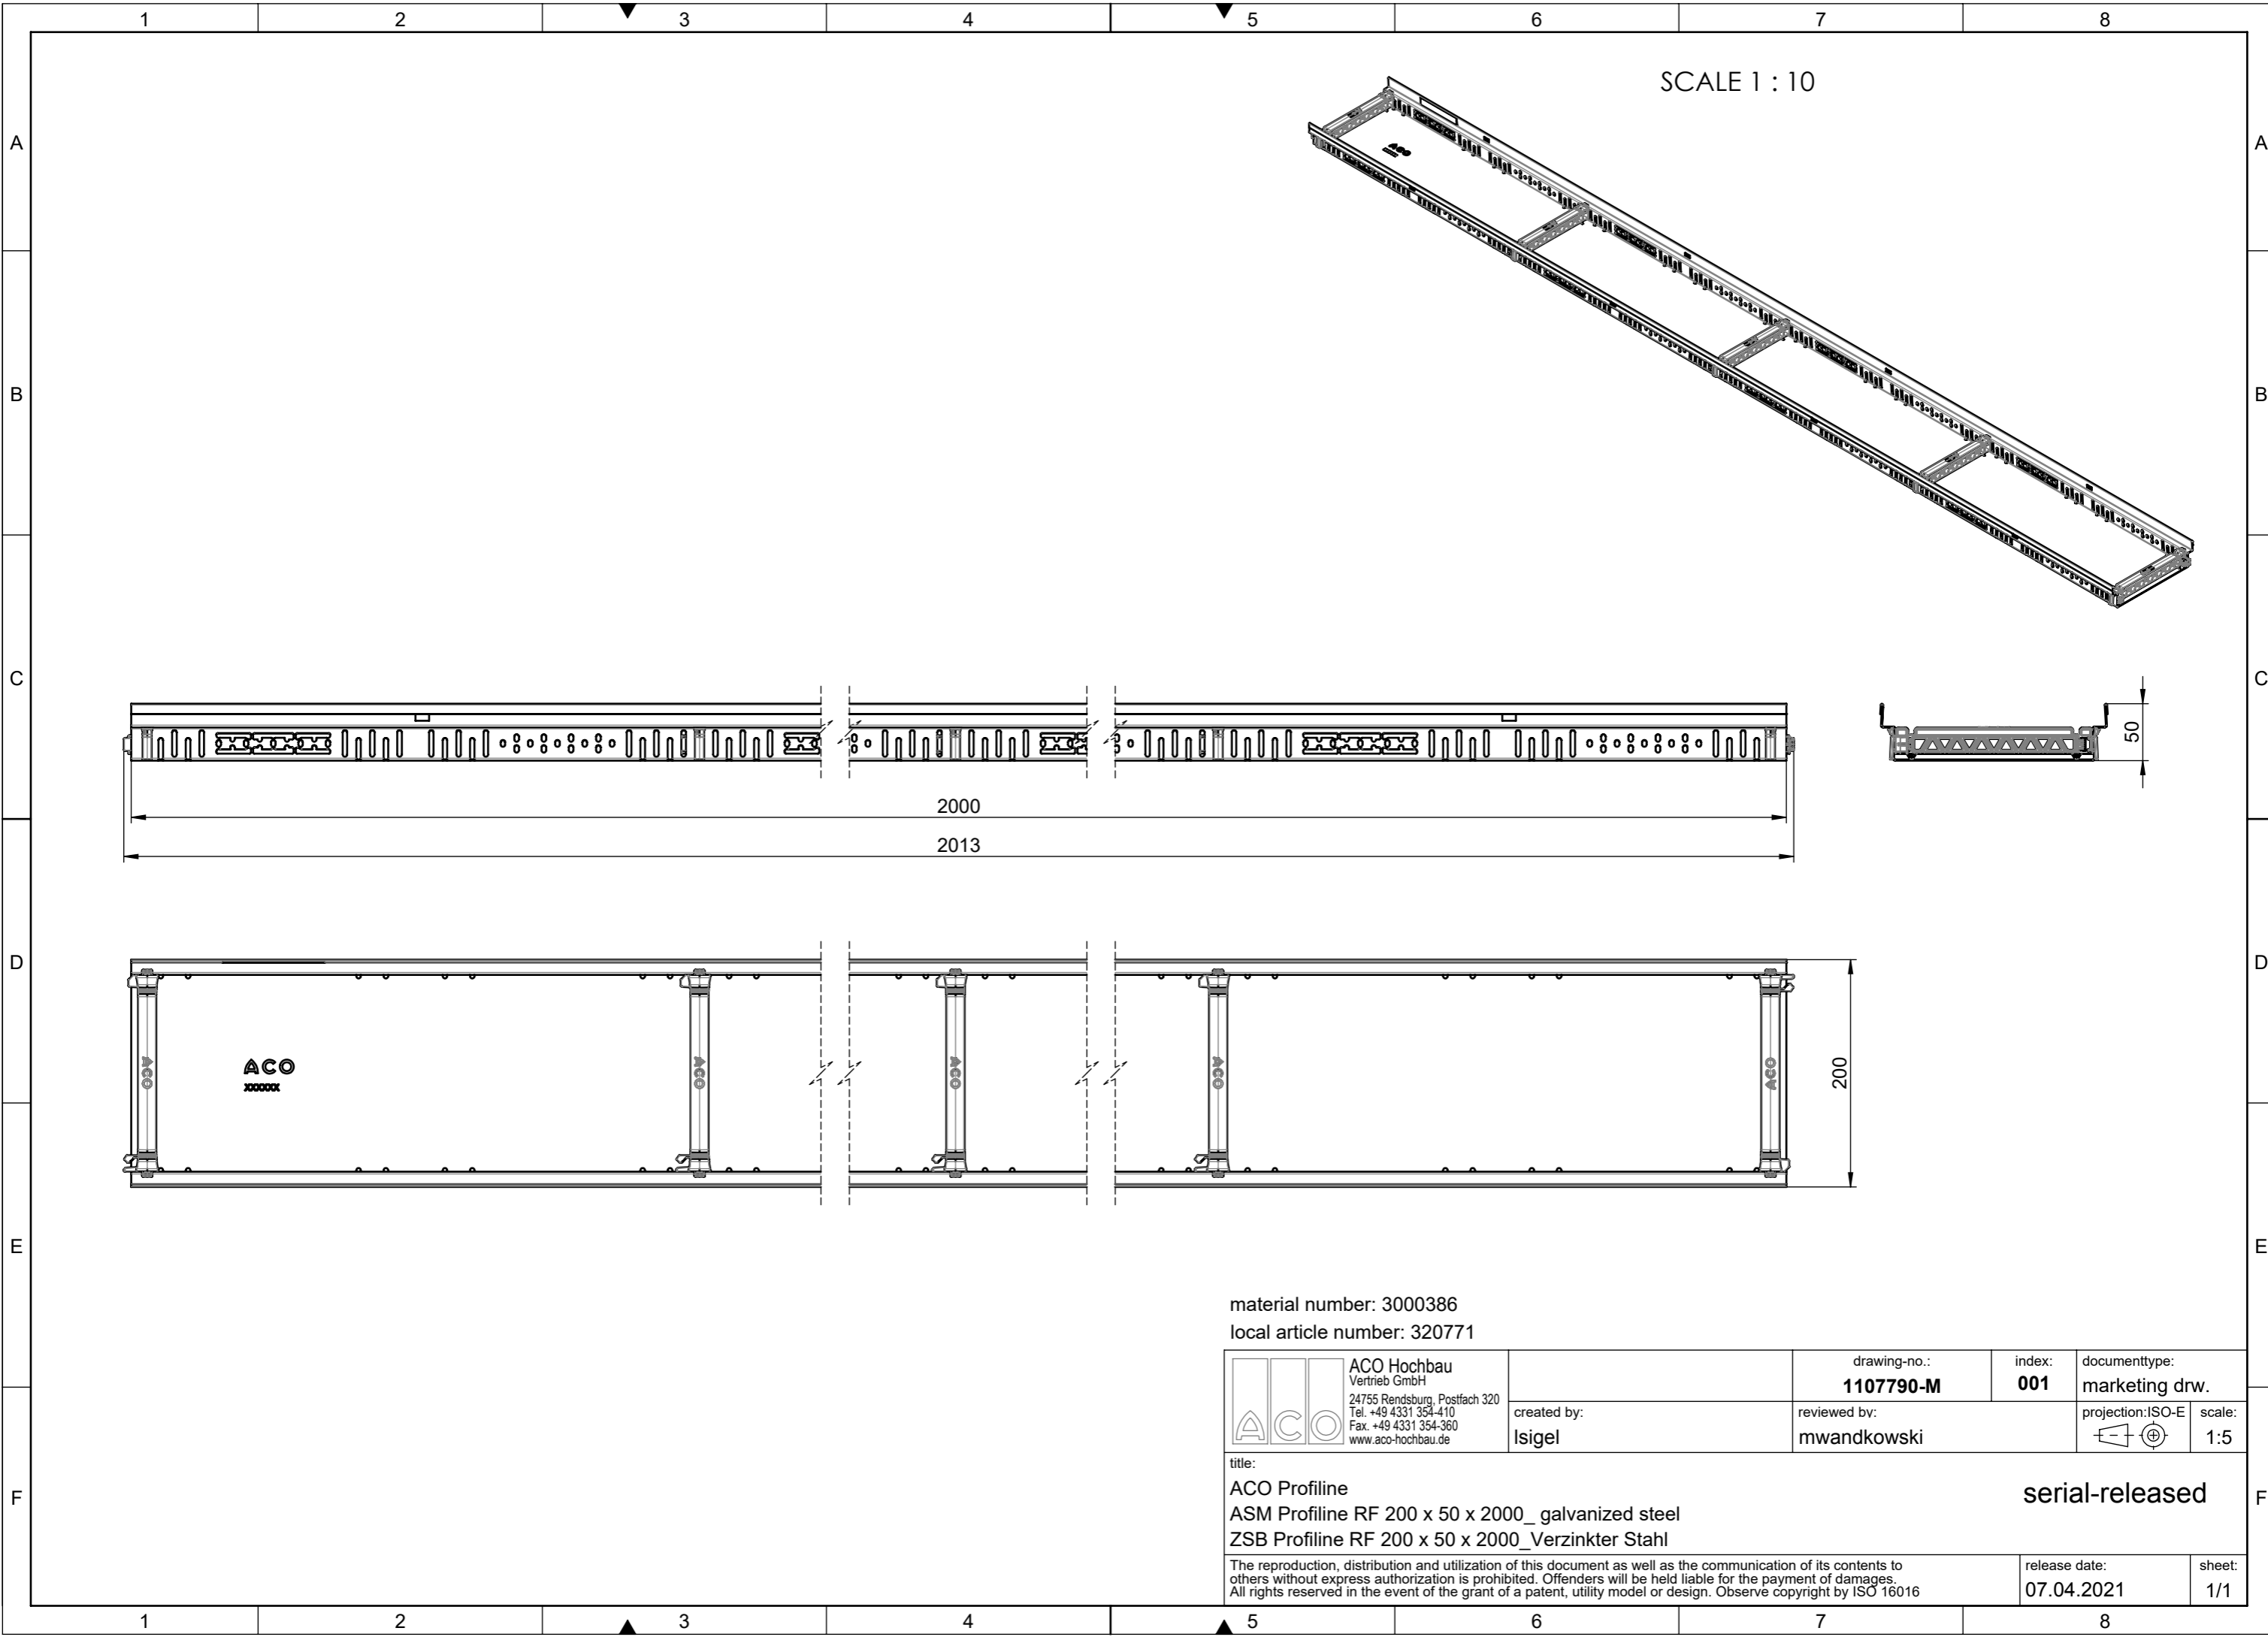

SCALE 1 : 10

2000
2013

50

200

material number: 3000386
local article number: 320771

ACO Hochbau
Vertrieb GmbH
24755 Rendsburg, Postfach 320
Tel. +49 4331 354-410
Fax. +49 4331 354-360
www.aco-hochbau.de

created by:
Isigel

drawing-no.:
1107790-M
reviewed by:
mwandkowski

index:
001
documenttype:
marketing drw.
projection:ISO-E
scale:
1:5

title:
ACO Profiline
ASM Profiline RF 200 x 50 x 2000_ galvanized steel
ZSB Profiline RF 200 x 50 x 2000_ Verzinkter Stahl

serial-released

The reproduction, distribution and utilization of this document as well as the communication of its contents to others without express authorization is prohibited. Offenders will be held liable for the payment of damages. All rights reserved in the event of the grant of a patent, utility model or design. Observe copyright by ISO 16016

release date:
07.04.2021
sheet:
1/1

S:\dokus\2019-DIN-A3-Vertrieb\Z1