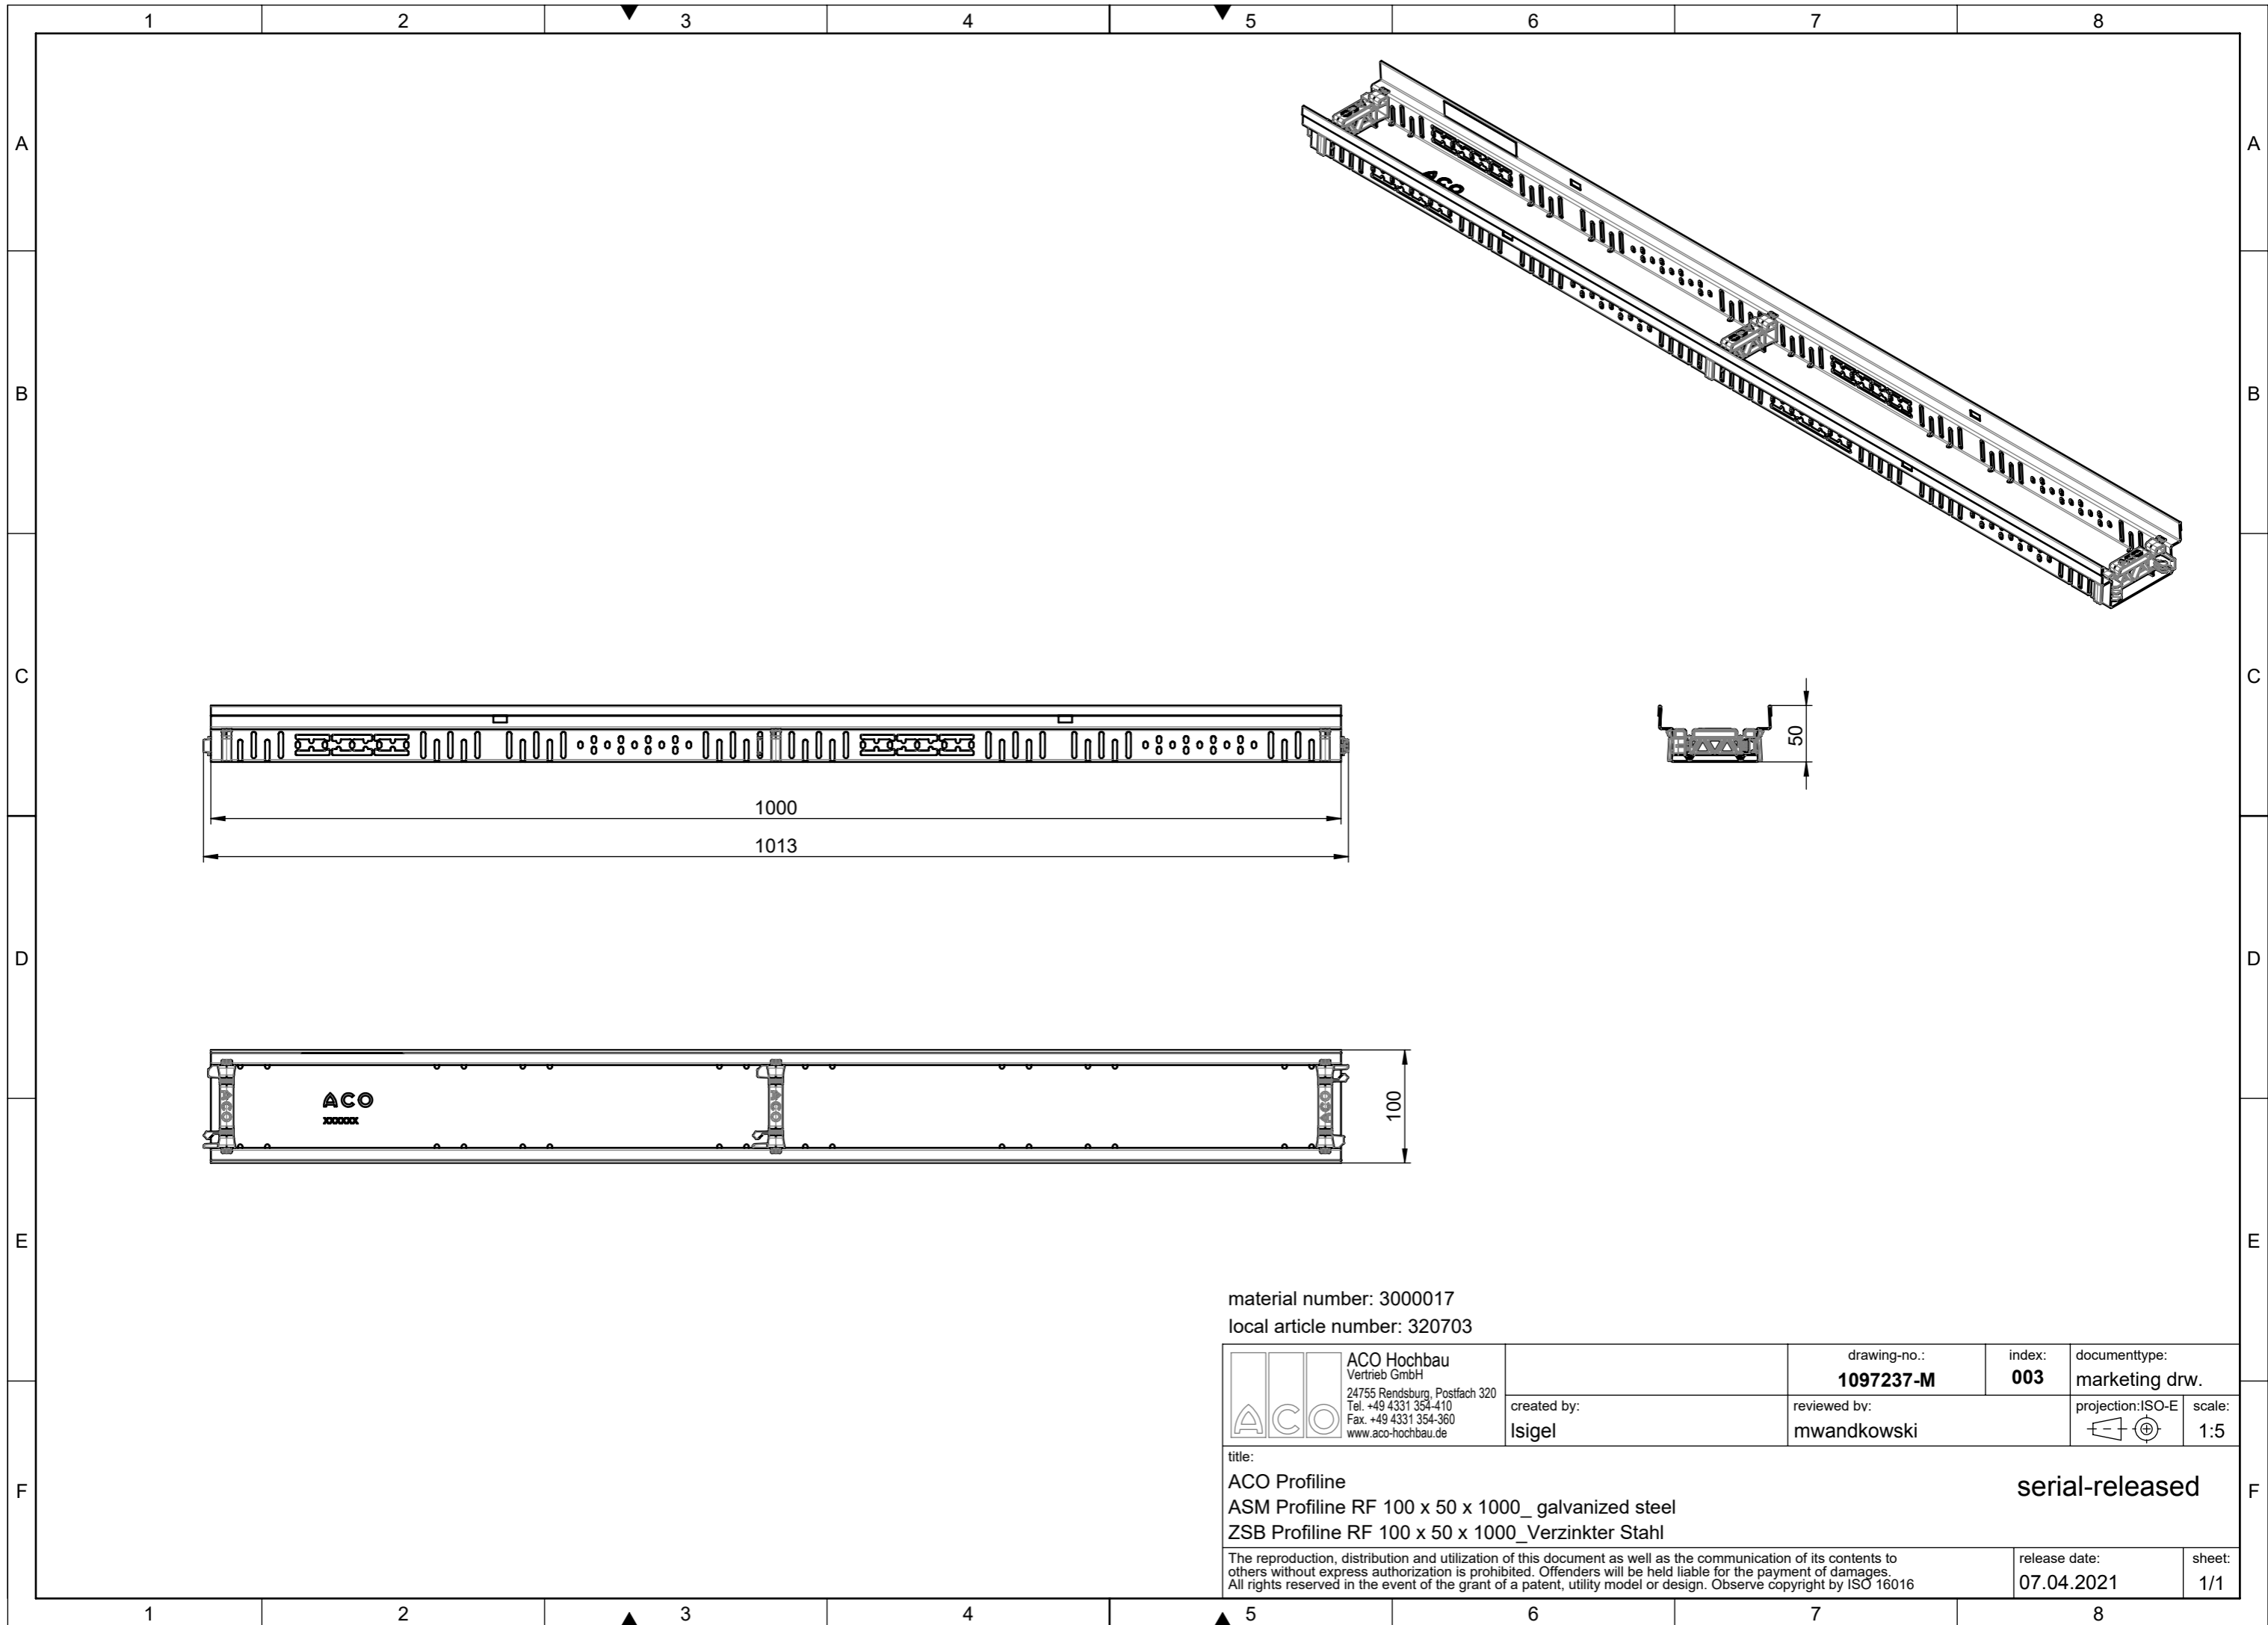

material number: 3000017
local article number: 320703

ACO Hochbau Vertrieb GmbH 24755 Rendsburg, Postfach 320 Tel. +49 4331 354-410 Fax. +49 4331 354-360 www.aco-hochbau.de	drawing-no.: 1097237-M	index: 003	documenttype: marketing drw.	
	created by: Isigel	reviewed by: mwandkowski	projection: ISO-E 	scale: 1:5
title: ACO Profiline ASM Profiline RF 100 x 50 x 1000_ galvanized steel ZSB Profiline RF 100 x 50 x 1000_ Verzinkter Stahl			serial-released	
The reproduction, distribution and utilization of this document as well as the communication of its contents to others without express authorization is prohibited. Offenders will be held liable for the payment of damages. All rights reserved in the event of the grant of a patent, utility model or design. Observe copyright by ISO 16016			release date: 07.04.2021	
			sheet: 1/1