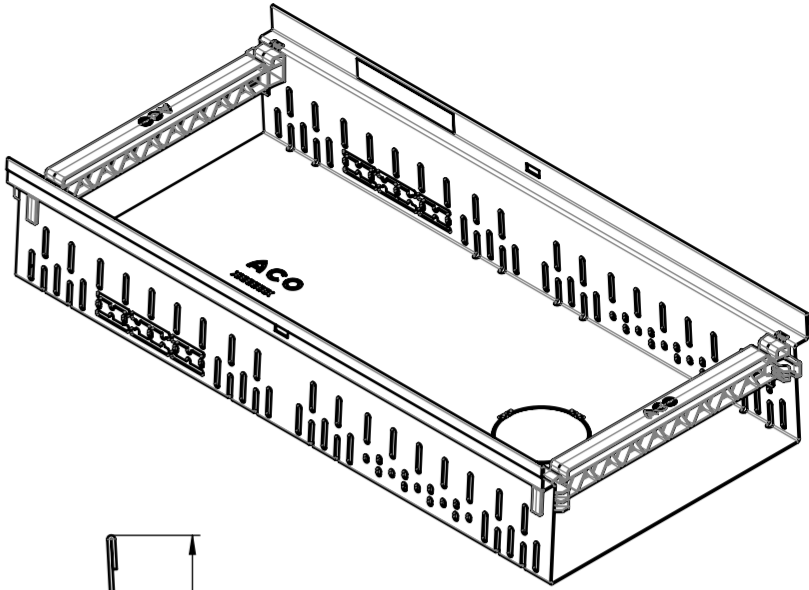

release date:
17.04.2024

sheet:
1/1

SCALE 1 : 5

 ACO GmbH Am Ahlmannkai 24782 Büdelsdorf www.aco.com	material number 3009075	drawing-no.: 1383087	index: 001	projection: ISO-E 	format A2
	doc-type:				scale: 1:2
title: ACO Profile ASM Profile RF 250 x 100 x 500_galvanized steel ZSB Profile RF 250 x 100 x 500_Verzinkter Stahl					serial-released sheet: 1/1
<small>The reproduction, distribution and utilization of this document as well as the communication of its contents to others without express authorization is prohibited. Offenders will be held liable for the payment of damages. All rights reserved in the event of the grant of a patent, utility model or design. Observe copyright by ISO 16016</small>				release date: 11.04.2024	