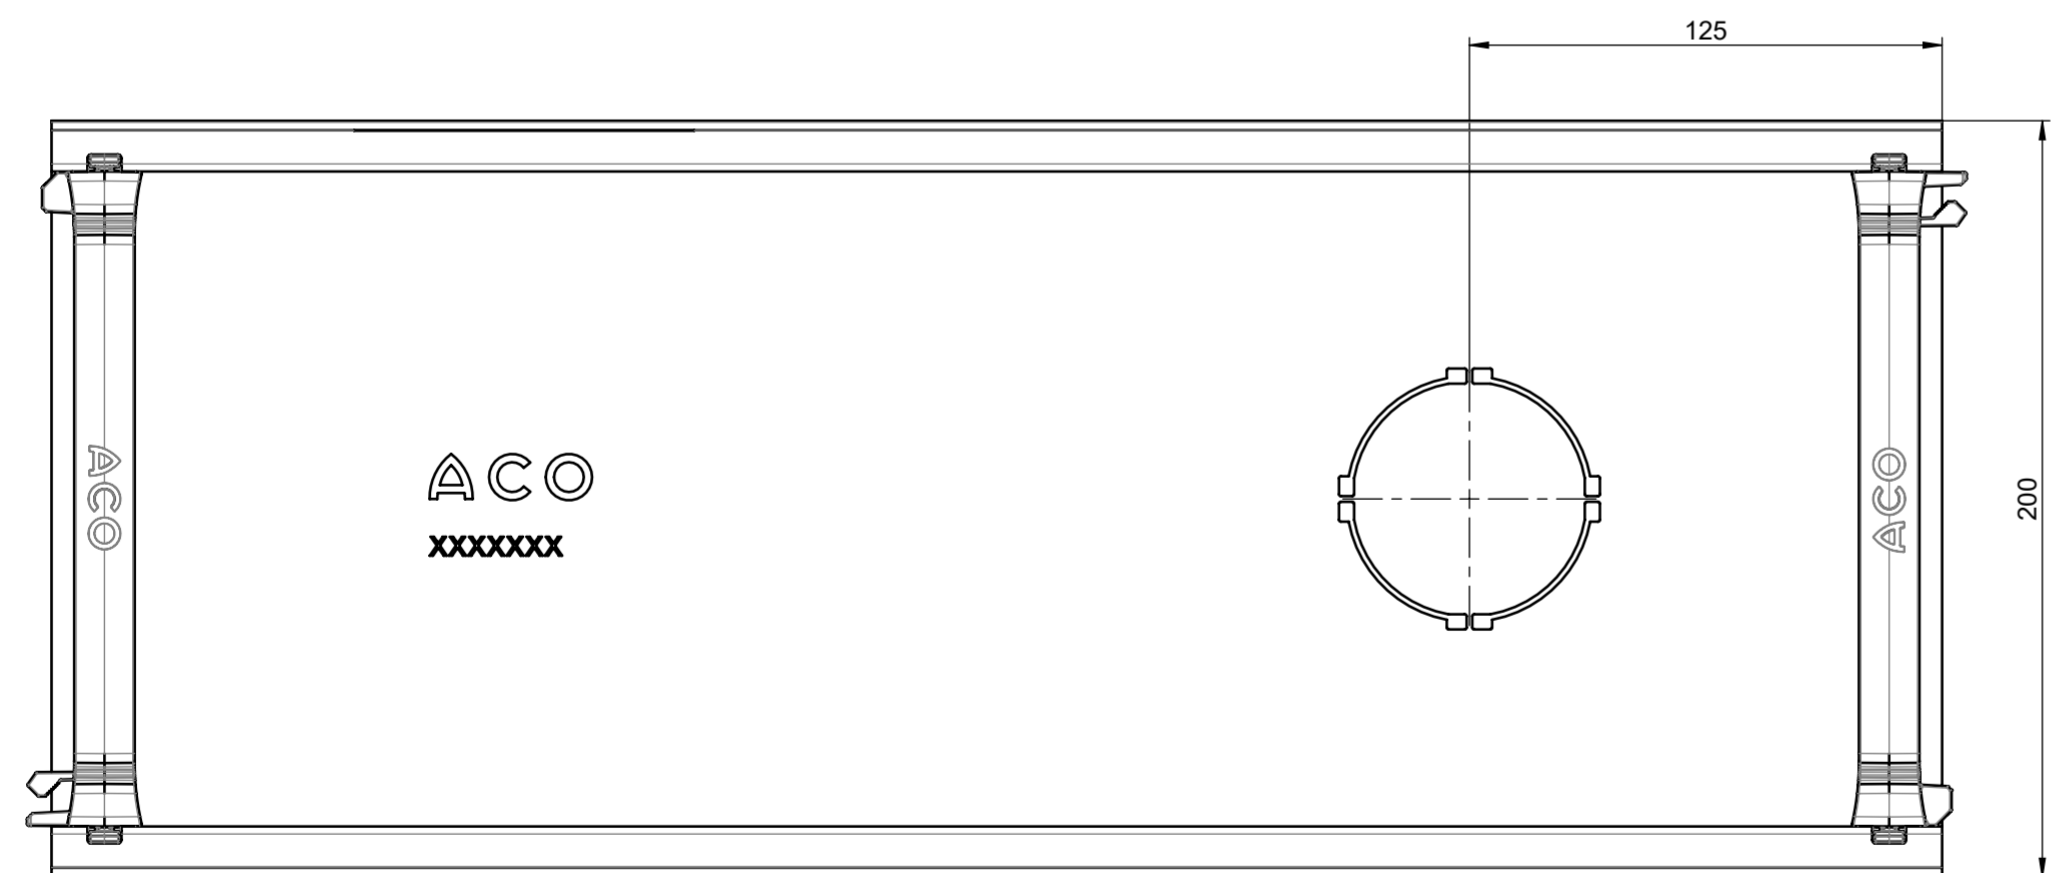

ACO GmbH Am Ahlmannkai 24782 Büdelsdorf www.aco.com	material number 3009071	drawing-no.: 1383083	index: 001	projection: ISO-E 	format A2
		doc-type:	scale: 1:2	serial-released	
title: ACO Profiline ASM Profiline RF 200 x 100 x 500_galvanized steel ZSB Profiline RF 200 x 100 x 500_Verzinkter Stahl		release date: 11.04.2024	sheet: 1/1		
The reproduction, distribution and utilization of this document as well as the communication of its contents to others without express authorization is prohibited. Offenders will be held liable for the payment of damages. All rights reserved in the event of the grant of a patent, utility model or design. Observe copyright by ISO 16016