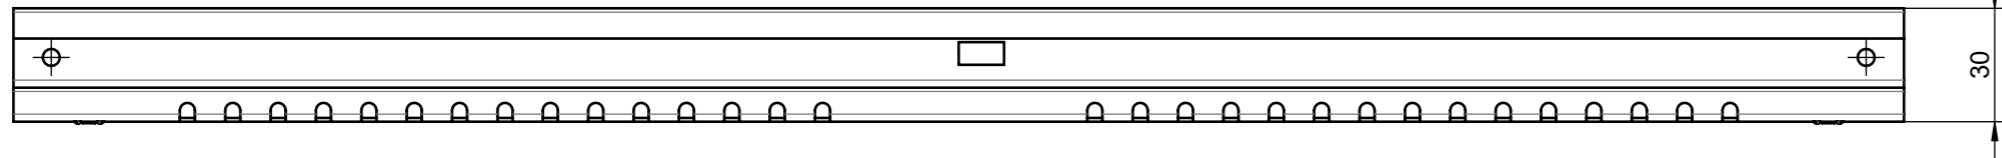

ACO GmbH Am Ahlmannkai 24782 Büdelsdorf www.aco.com	material number 3009013	drawing-no.: 1395607	index: 001	projection: ISO-E 	format A3	
		doc-type:			scale: 1:2	
title: ACO Proflin ASM channel fixed with plastic connector 130 x 30 x 500, Galvanized steel ZB Rinne fixe mit Kunststoffverbinder, 130 x 30 x 500, Verzinkter Stahl					serial-released	
The reproduction, distribution and utilization of this document as well as the communication of its contents to others without express authorization is prohibited. Offenders will be held liable for the payment of damages. All rights reserved in the event of the grant of a patent, utility model or design. Observe copyright by ISO 16016				release date: 11.04.2024	sheet: 1/1