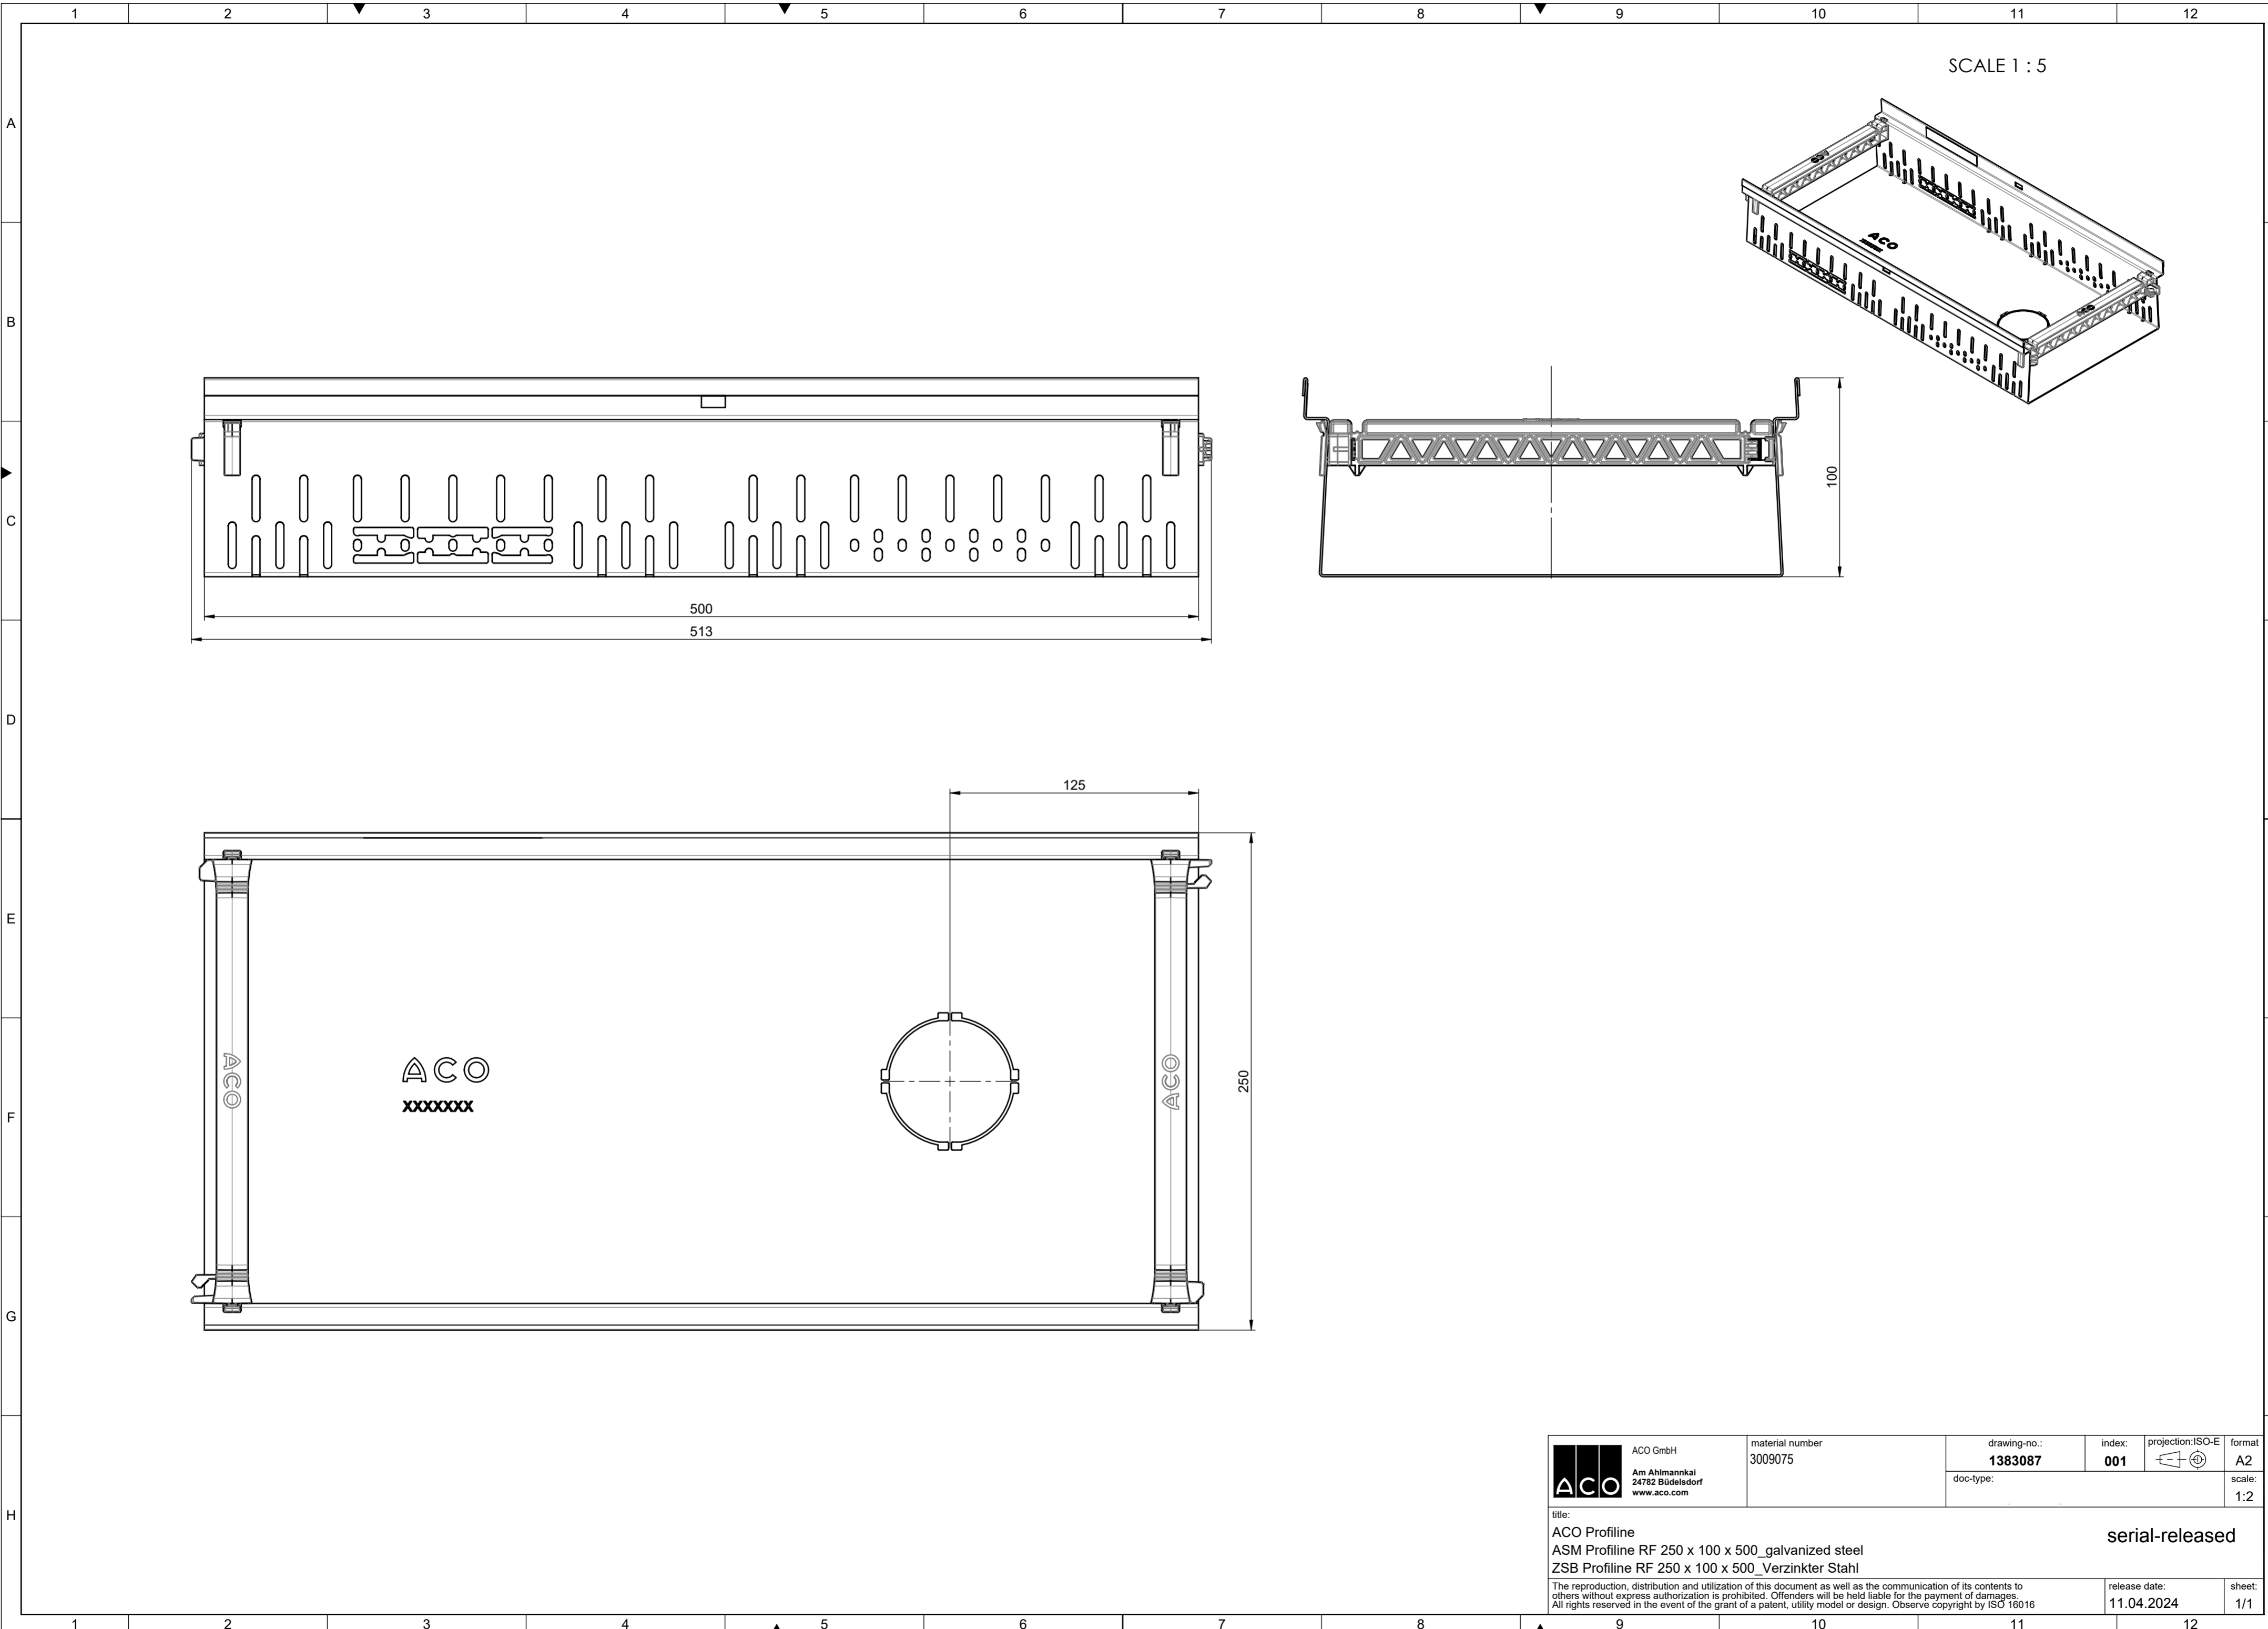

SCALE 1 : 5

ACO GmbH Am Ahlmannkai 24782 Büdelsdorf www.aco.com	material number 3009075	drawing-no.: 1383087	index: 001	projection: ISO-E 	format A2
	doc-type:				scale: 1:2
title: ACO Profile ASM Profile RF 250 x 100 x 500_galvanized steel ZSB Profile RF 250 x 100 x 500_Verzinkter Stahl					serial-released sheet: 1/1
The reproduction, distribution and utilization of this document as well as the communication of its contents to others without express authorization is prohibited. Offenders will be held liable for the payment of damages. All rights reserved in the event of the grant of a patent, utility model or design. Observe copyright by ISO 16016				release date: 11.04.2024