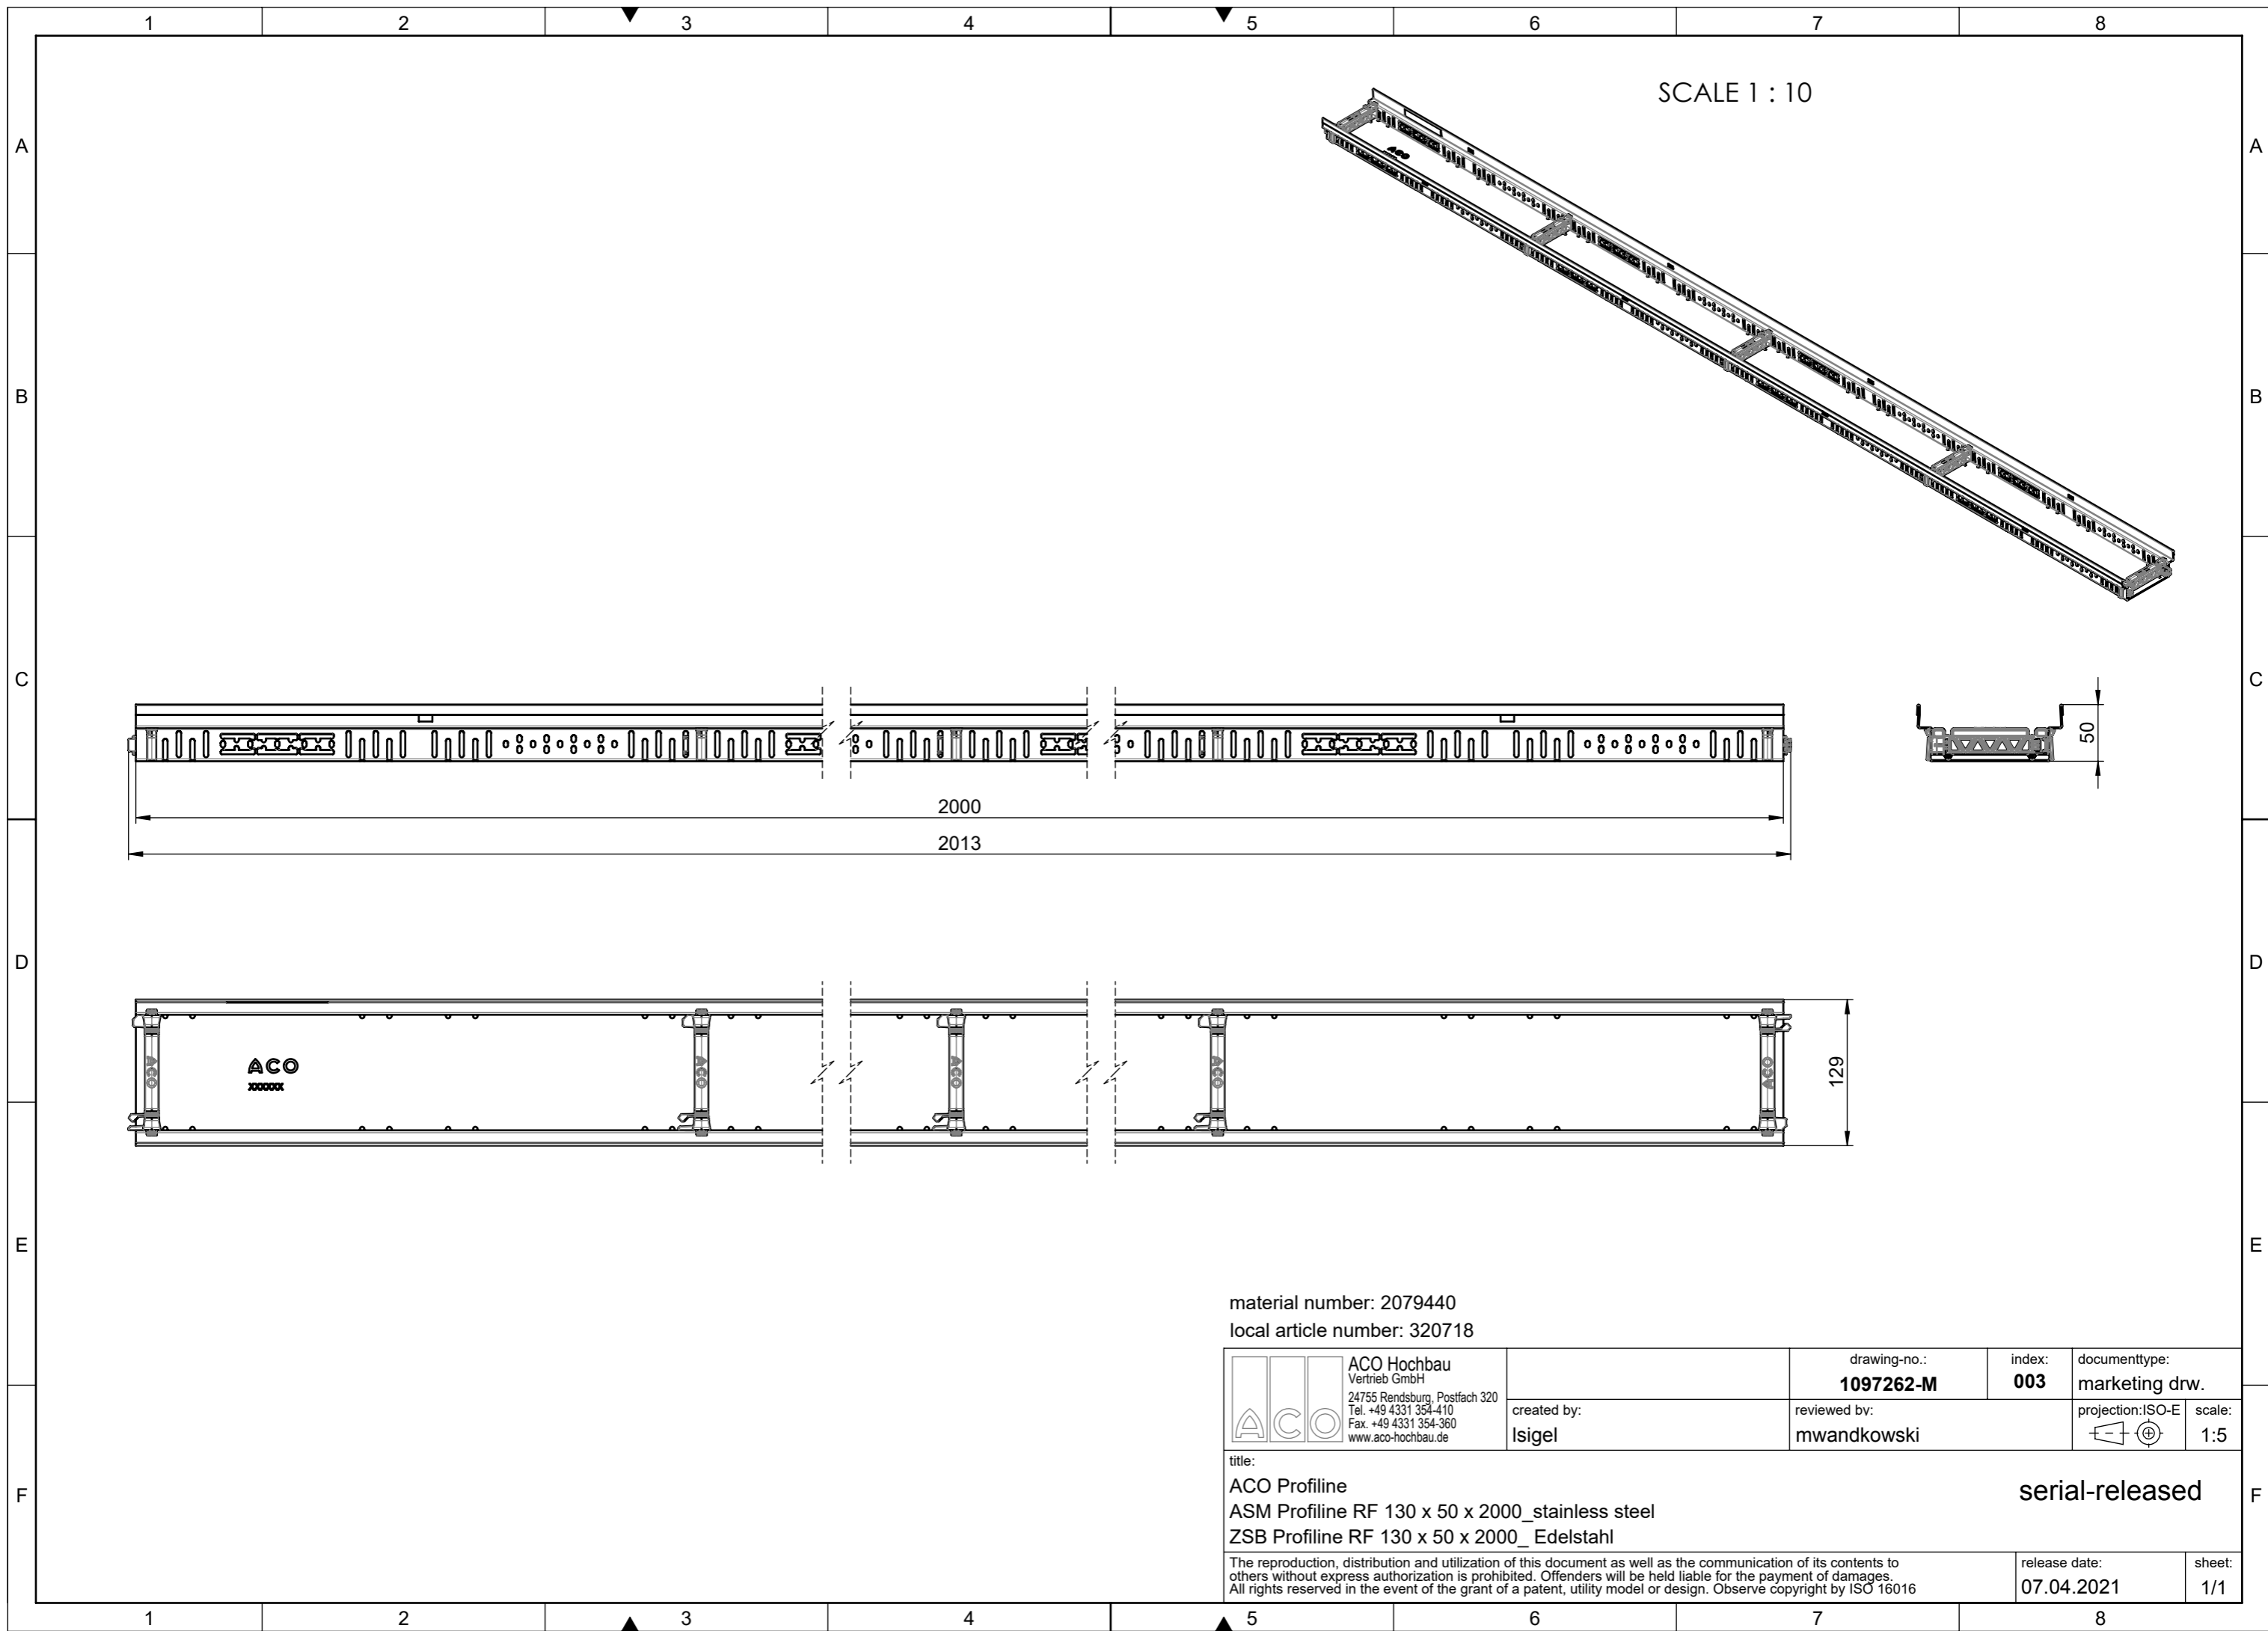

material number: 2079440
local article number: 320718

ACO Hochbau Vertrieb GmbH 24755 Rendsburg, Postfach 320 Tel. +49 4331 354-410 Fax. +49 4331 354-360 www.aco-hochbau.de	drawing-no.: 1097262-M	index: 003	documenttype: marketing drw.	
	created by: Isigel	reviewed by: mwandkowski	projection: ISO-E 	scale: 1:5
title: ACO Profiline ASM Profiline RF 130 x 50 x 2000_ stainless steel ZSB Profiline RF 130 x 50 x 2000_ Edelstahl			serial-released	
The reproduction, distribution and utilization of this document as well as the communication of its contents to others without express authorization is prohibited. Offenders will be held liable for the payment of damages. All rights reserved in the event of the grant of a patent, utility model or design. Observe copyright by ISO 16016		release date: 07.04.2021	sheet: 1/1