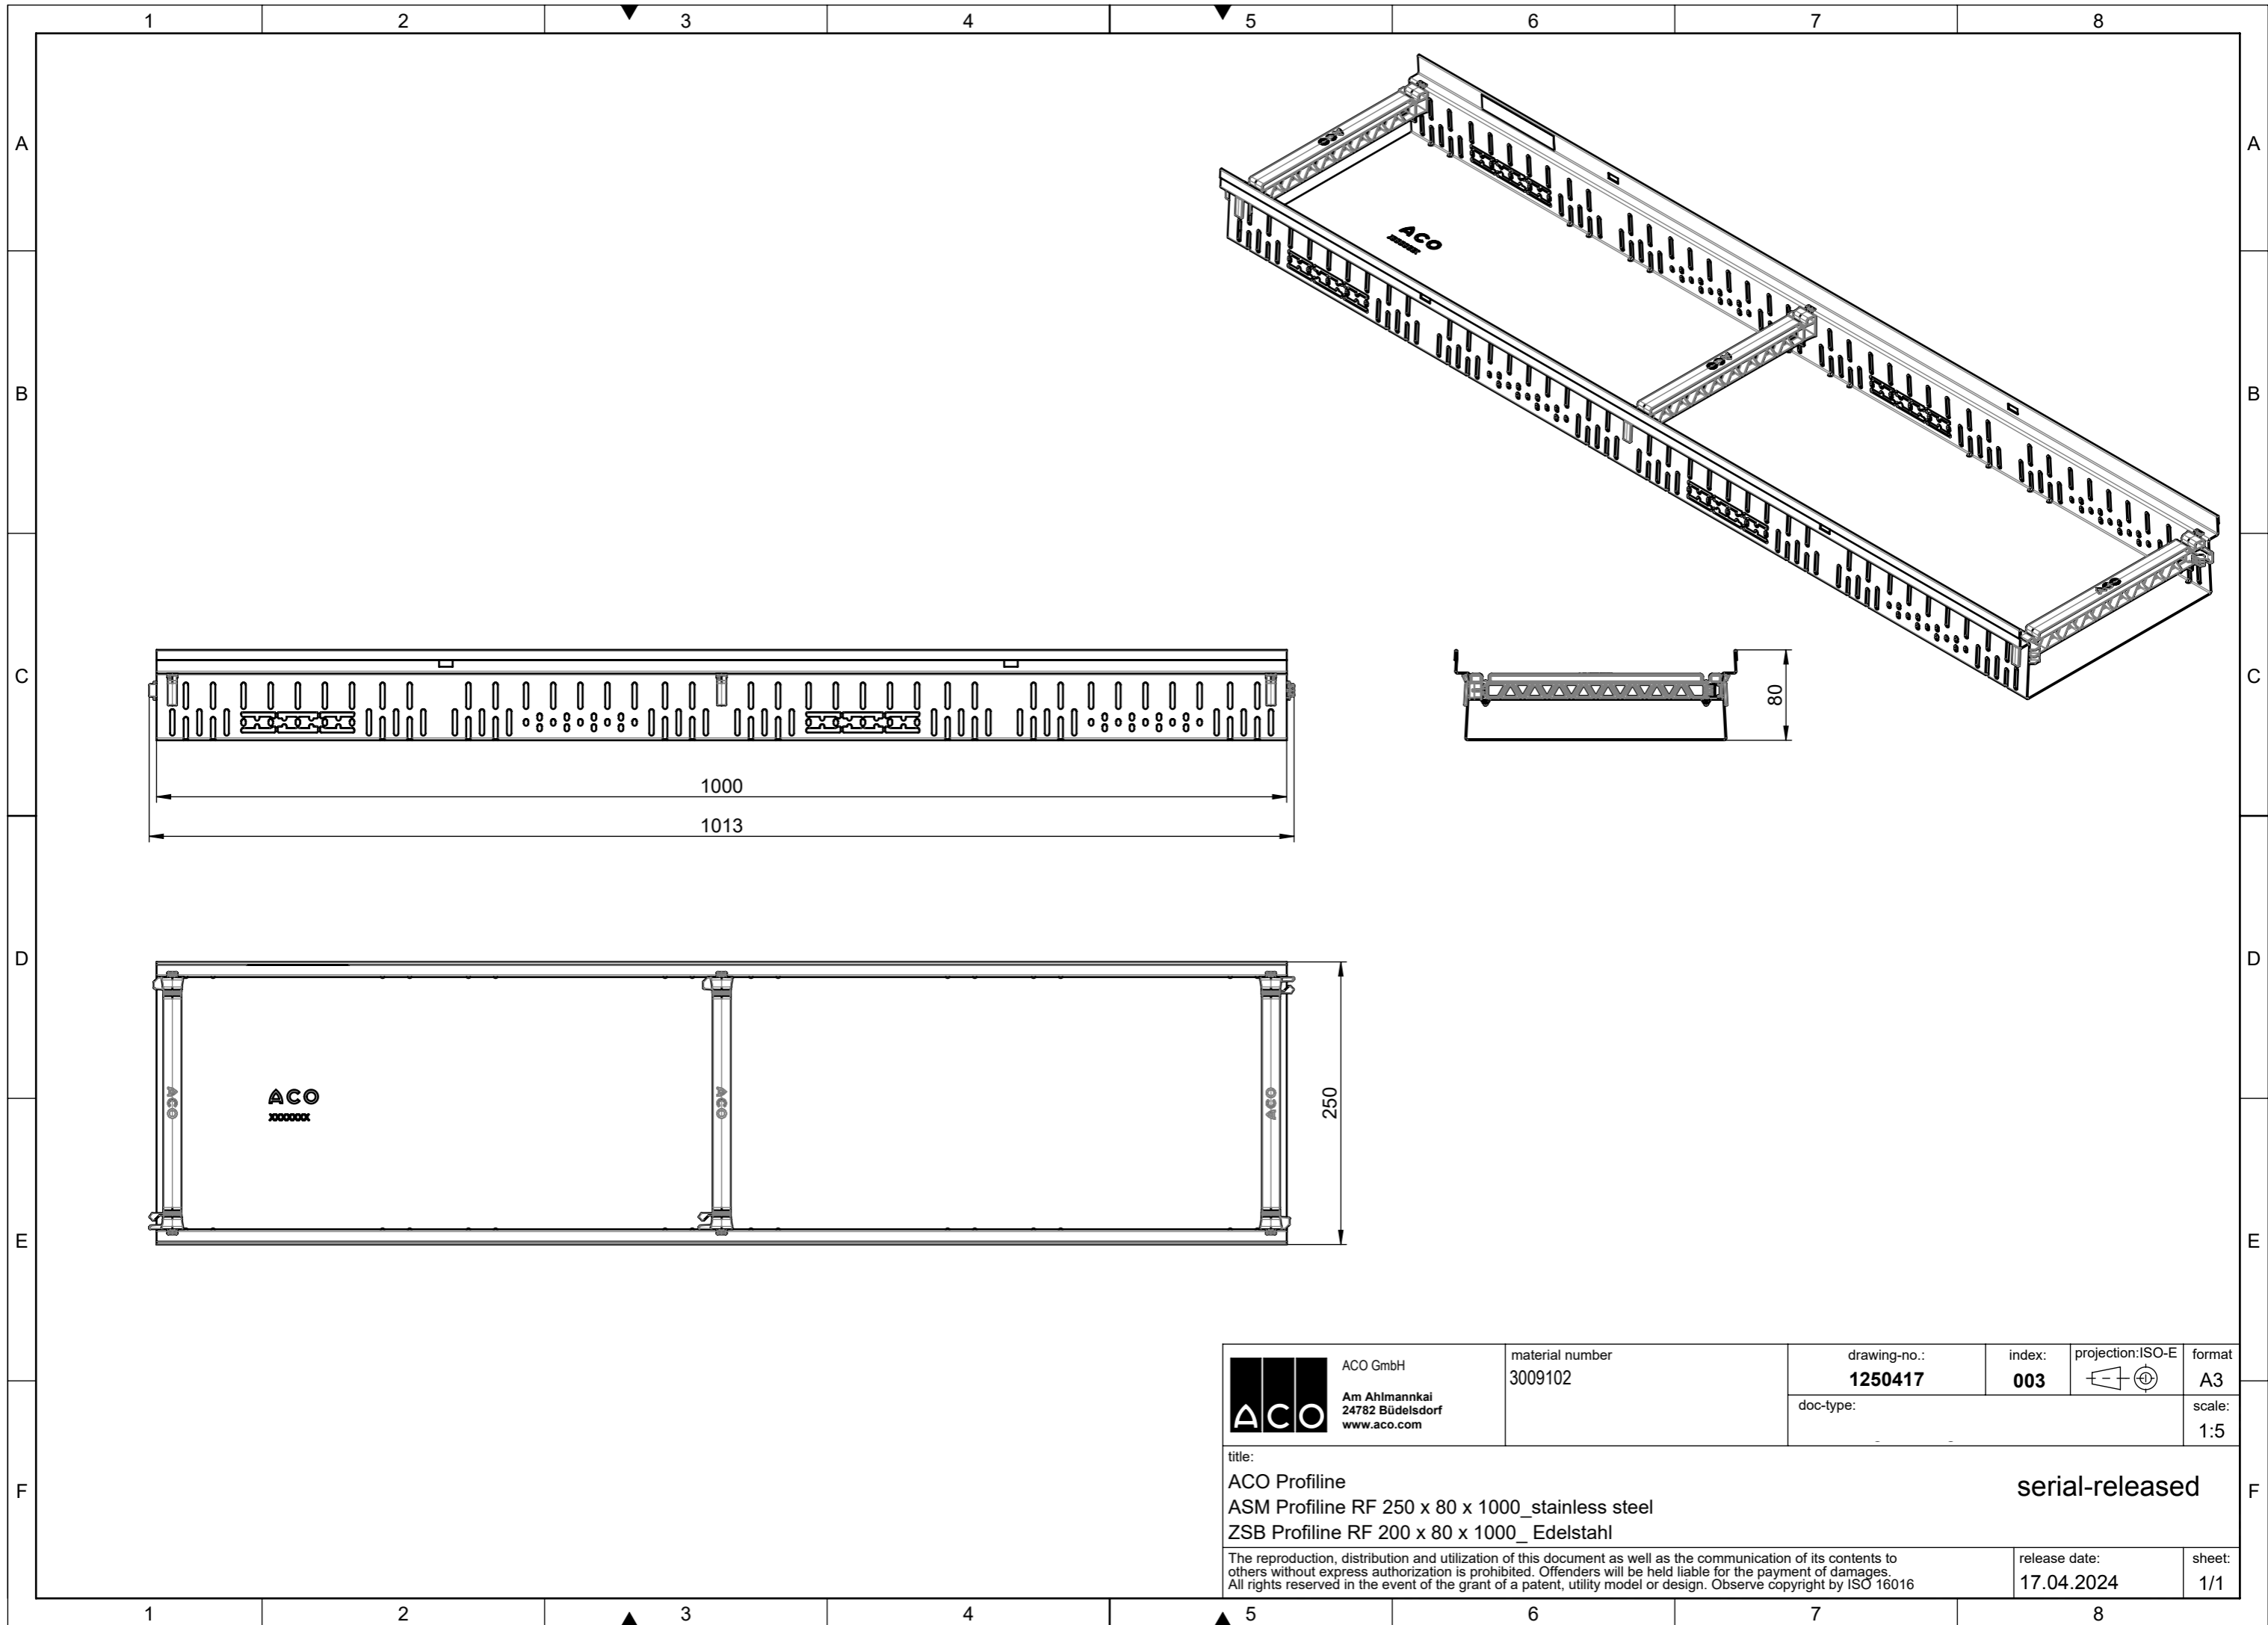

ACO GmbH Am Ahlmannkai 24782 Büdelsdorf www.aco.com	material number 3009102	drawing-no.: 1250417	index: 003	projection: ISO-E 	format A3
	doc-type:				scale: 1:5
title: ACO Profiline ASM Profiline RF 250 x 80 x 1000_ stainless steel ZSB Profiline RF 200 x 80 x 1000_ Edelstahl					serial-released
The reproduction, distribution and utilization of this document as well as the communication of its contents to others without express authorization is prohibited. Offenders will be held liable for the payment of damages. All rights reserved in the event of the grant of a patent, utility model or design. Observe copyright by ISO 16016				release date: 17.04.2024	sheet: 1/1