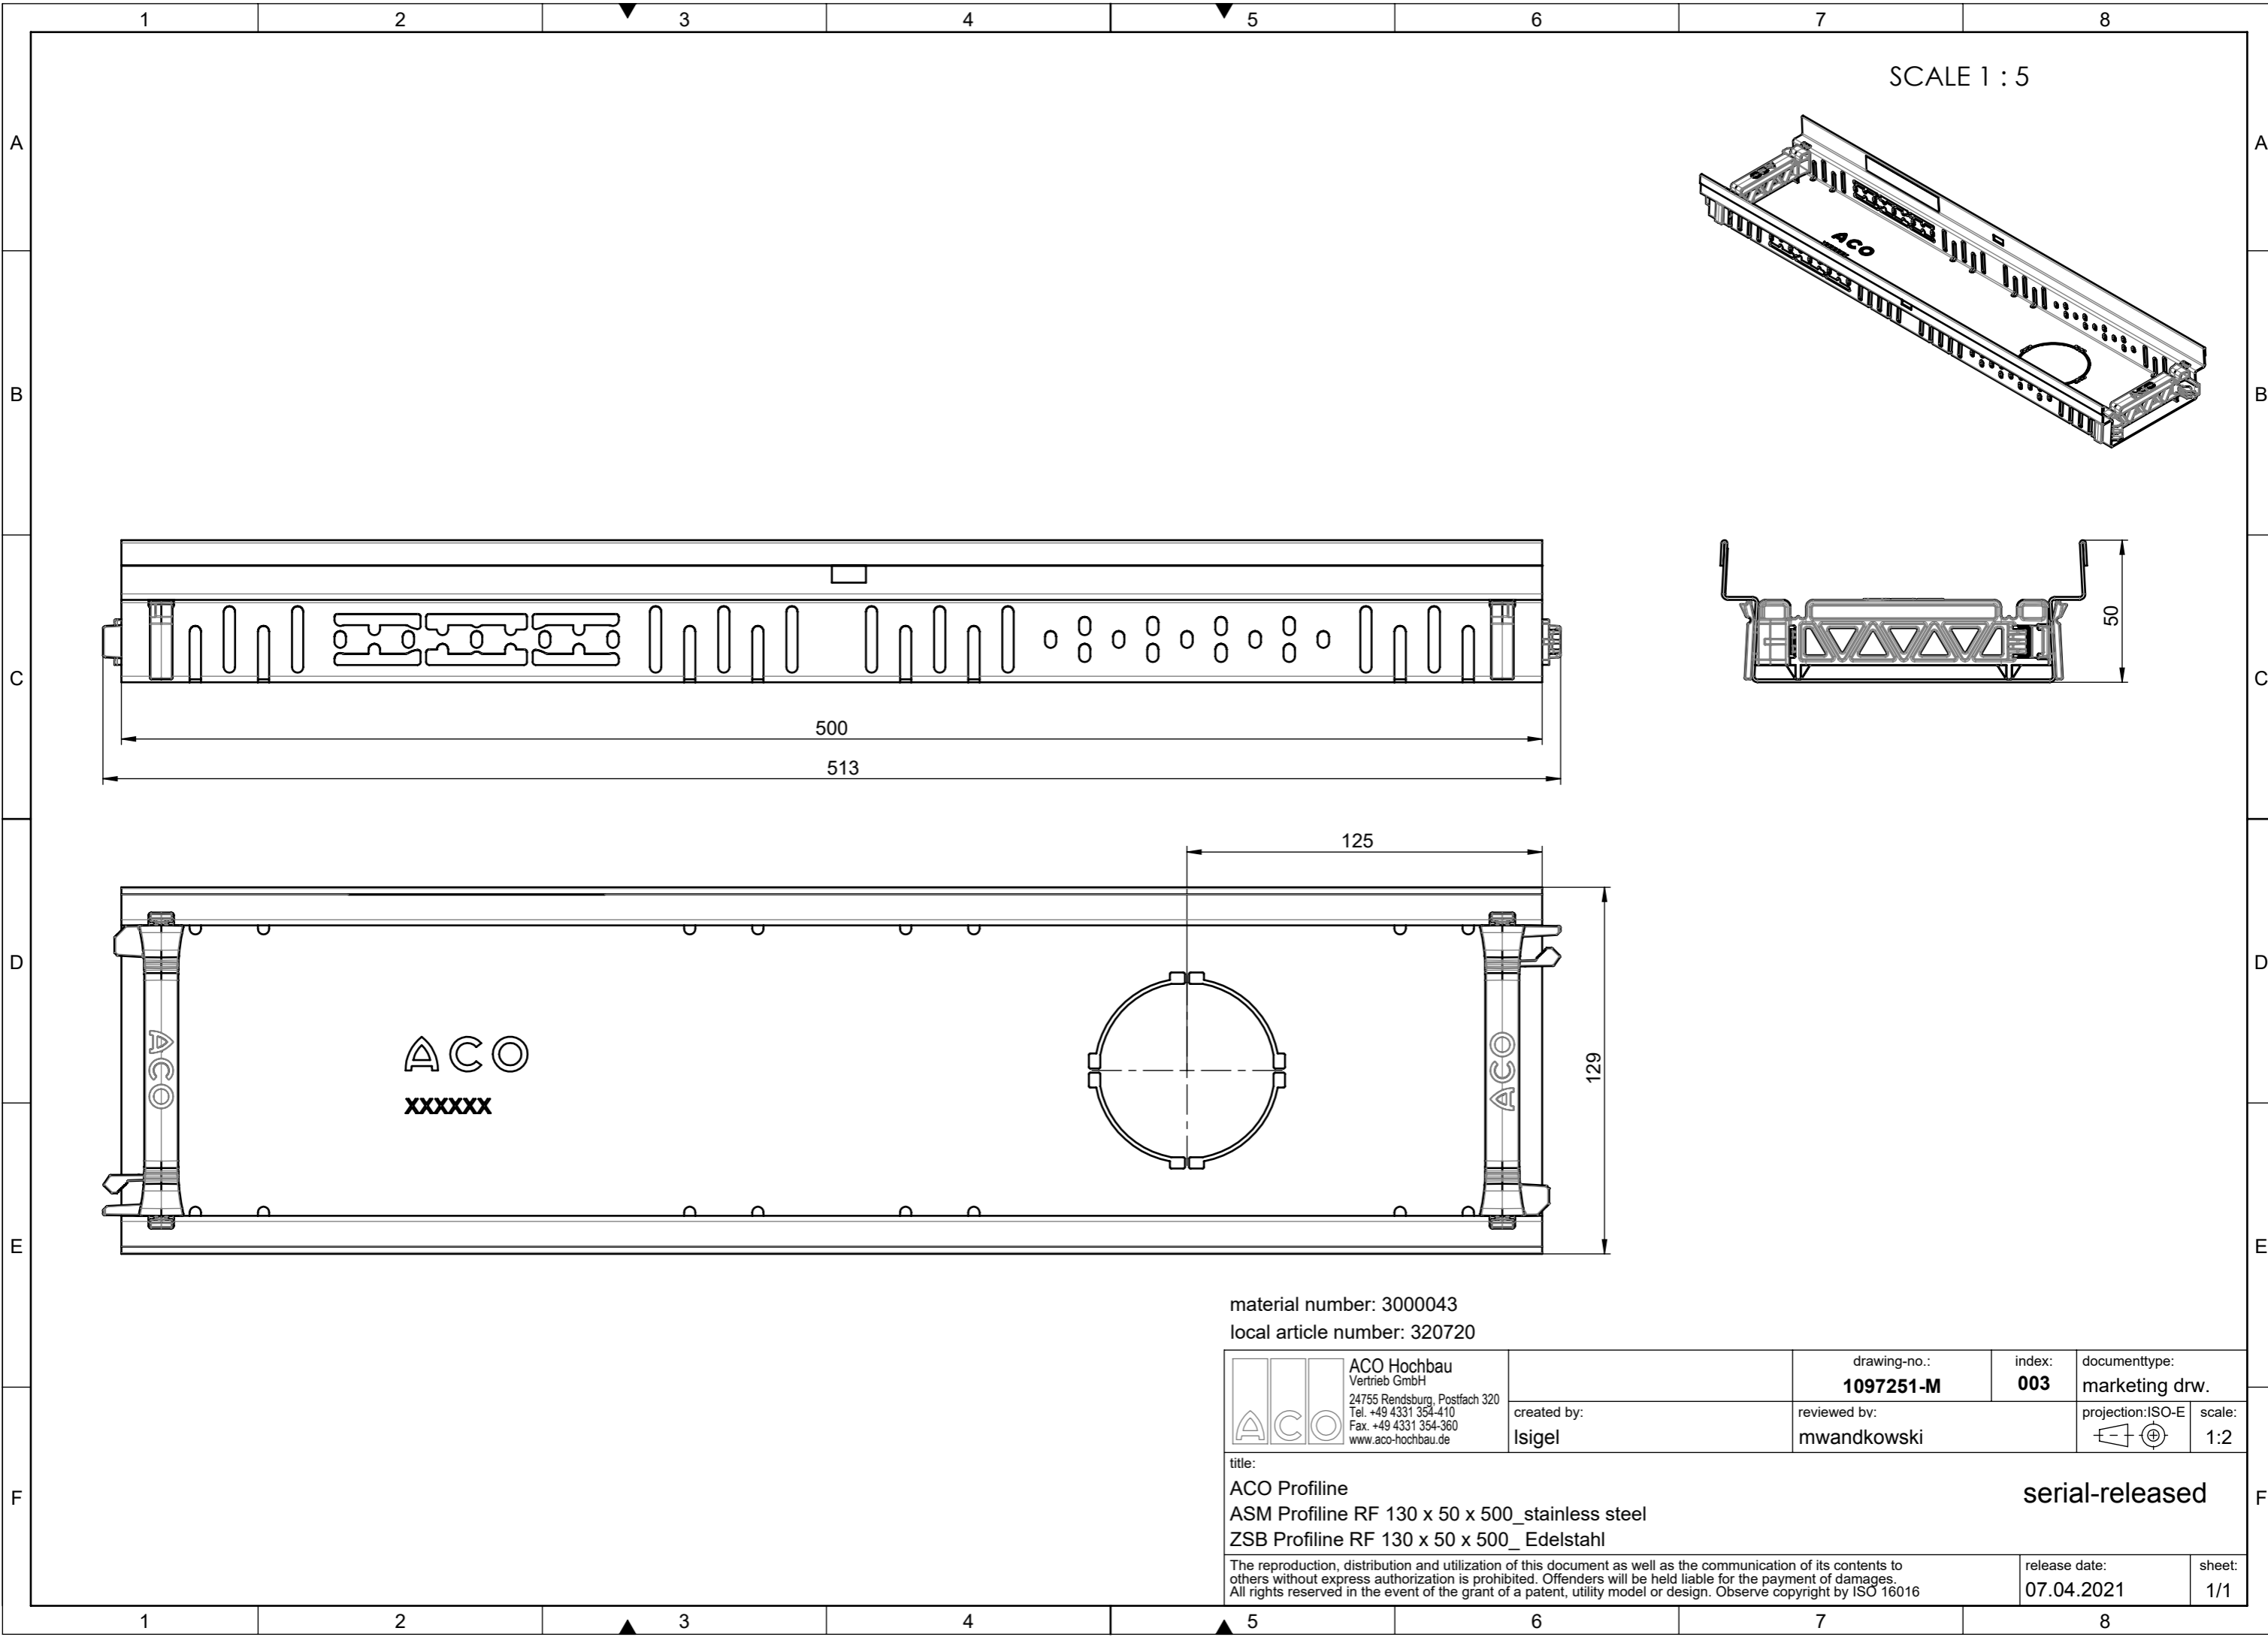

SCALE 1 : 5

material number: 3000043
local article number: 320720

ACO Hochbau
Vertrieb GmbH
24755 Rendsburg, Postfach 320
Tel. +49 4331 354-410
Fax. +49 4331 354-360
www.aco-hochbau.de

created by:
Isigel

drawing-no.:
1097251-M

reviewed by:
mwandkowski

index:
003

documenttype:
marketing drw.

projection:ISO-E scale:
1:2

title:
ACO Profiline
ASM Profiline RF 130 x 50 x 500_ stainless steel
ZSB Profiline RF 130 x 50 x 500_ Edelstahl

serial-released

The reproduction, distribution and utilization of this document as well as the communication of its contents to others without express authorization is prohibited. Offenders will be held liable for the payment of damages. All rights reserved in the event of the grant of a patent, utility model or design. Observe copyright by ISO 16016

release date:
07.04.2021

sheet:
1/1