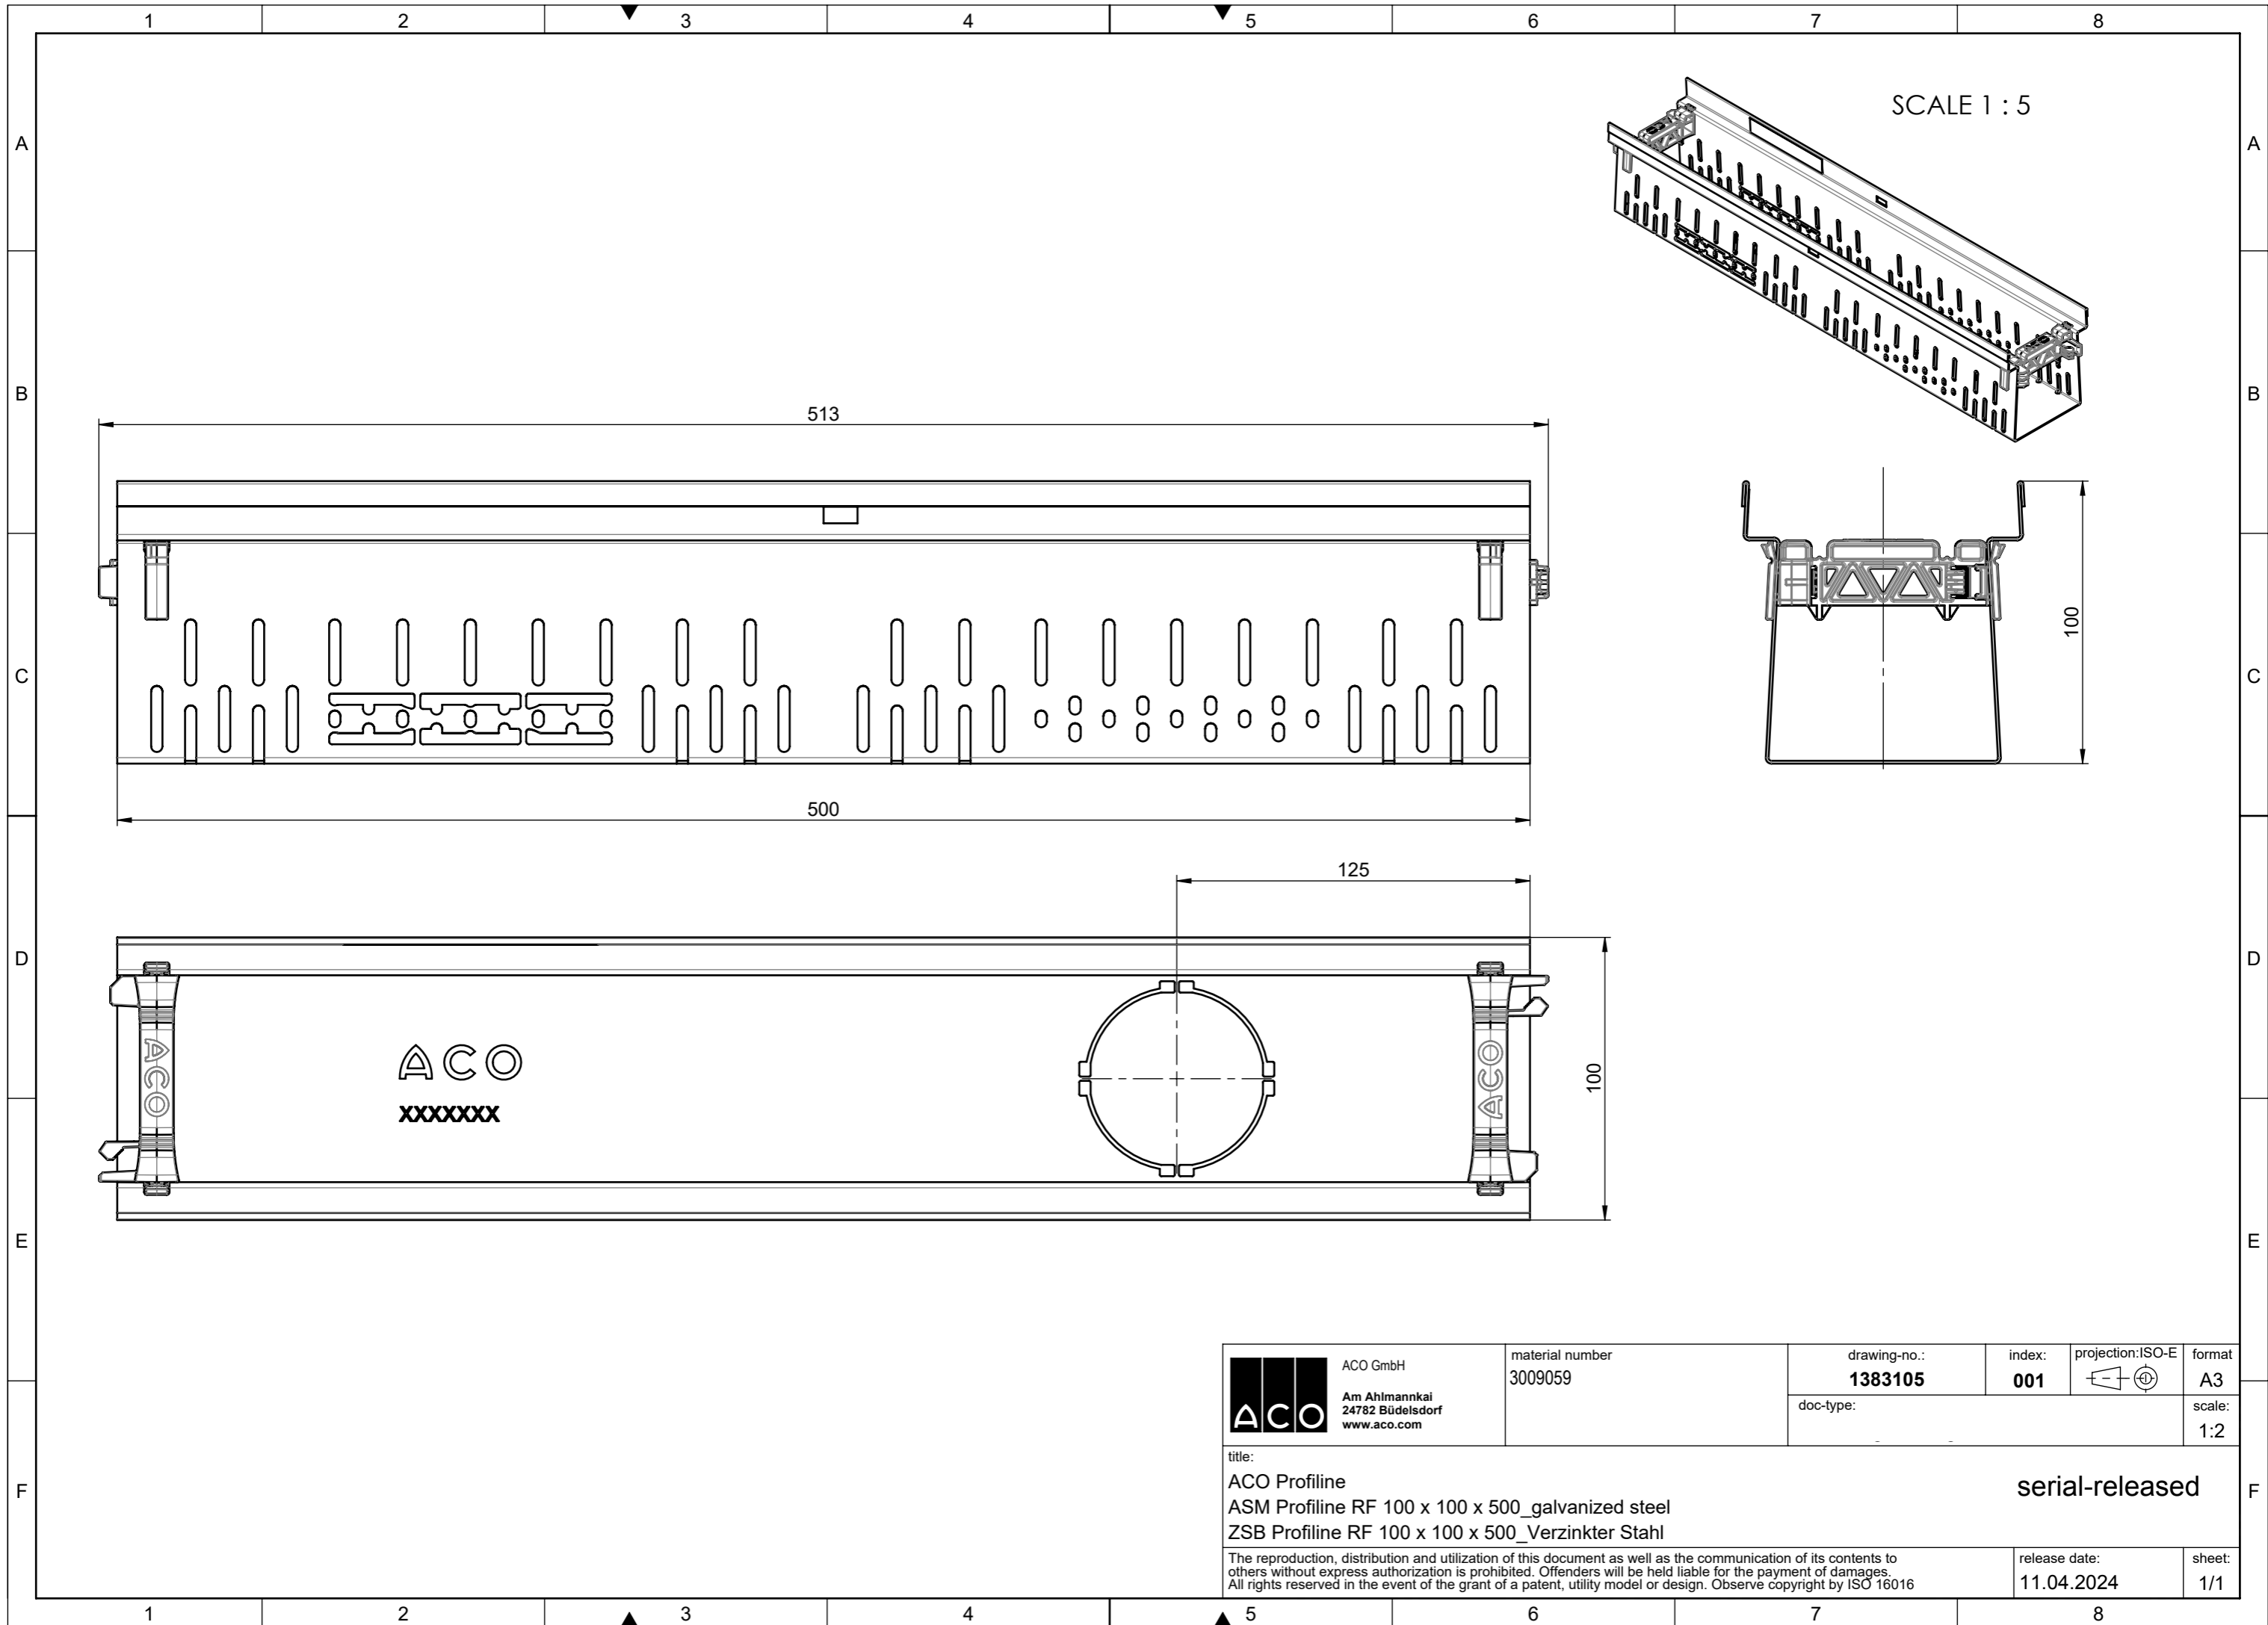

SCALE 1 : 5

513

500

125

100

ACO
XXXXXXX

ACO GmbH Am Ahlmannkai 24782 Büdelsdorf www.aco.com	material number 3009059	drawing-no.: 1383105	index: 001	projection: ISO-E 	format A3
	doc-type:				scale: 1:2
title: ACO Proffline ASM Proffline RF 100 x 100 x 500_galvanized steel ZSB Proffline RF 100 x 100 x 500_Verzinkter Stahl					serial-released release date: 11.04.2024
The reproduction, distribution and utilization of this document as well as the communication of its contents to others without express authorization is prohibited. Offenders will be held liable for the payment of damages. All rights reserved in the event of the grant of a patent, utility model or design. Observe copyright by ISO 16016					sheet: 1/1