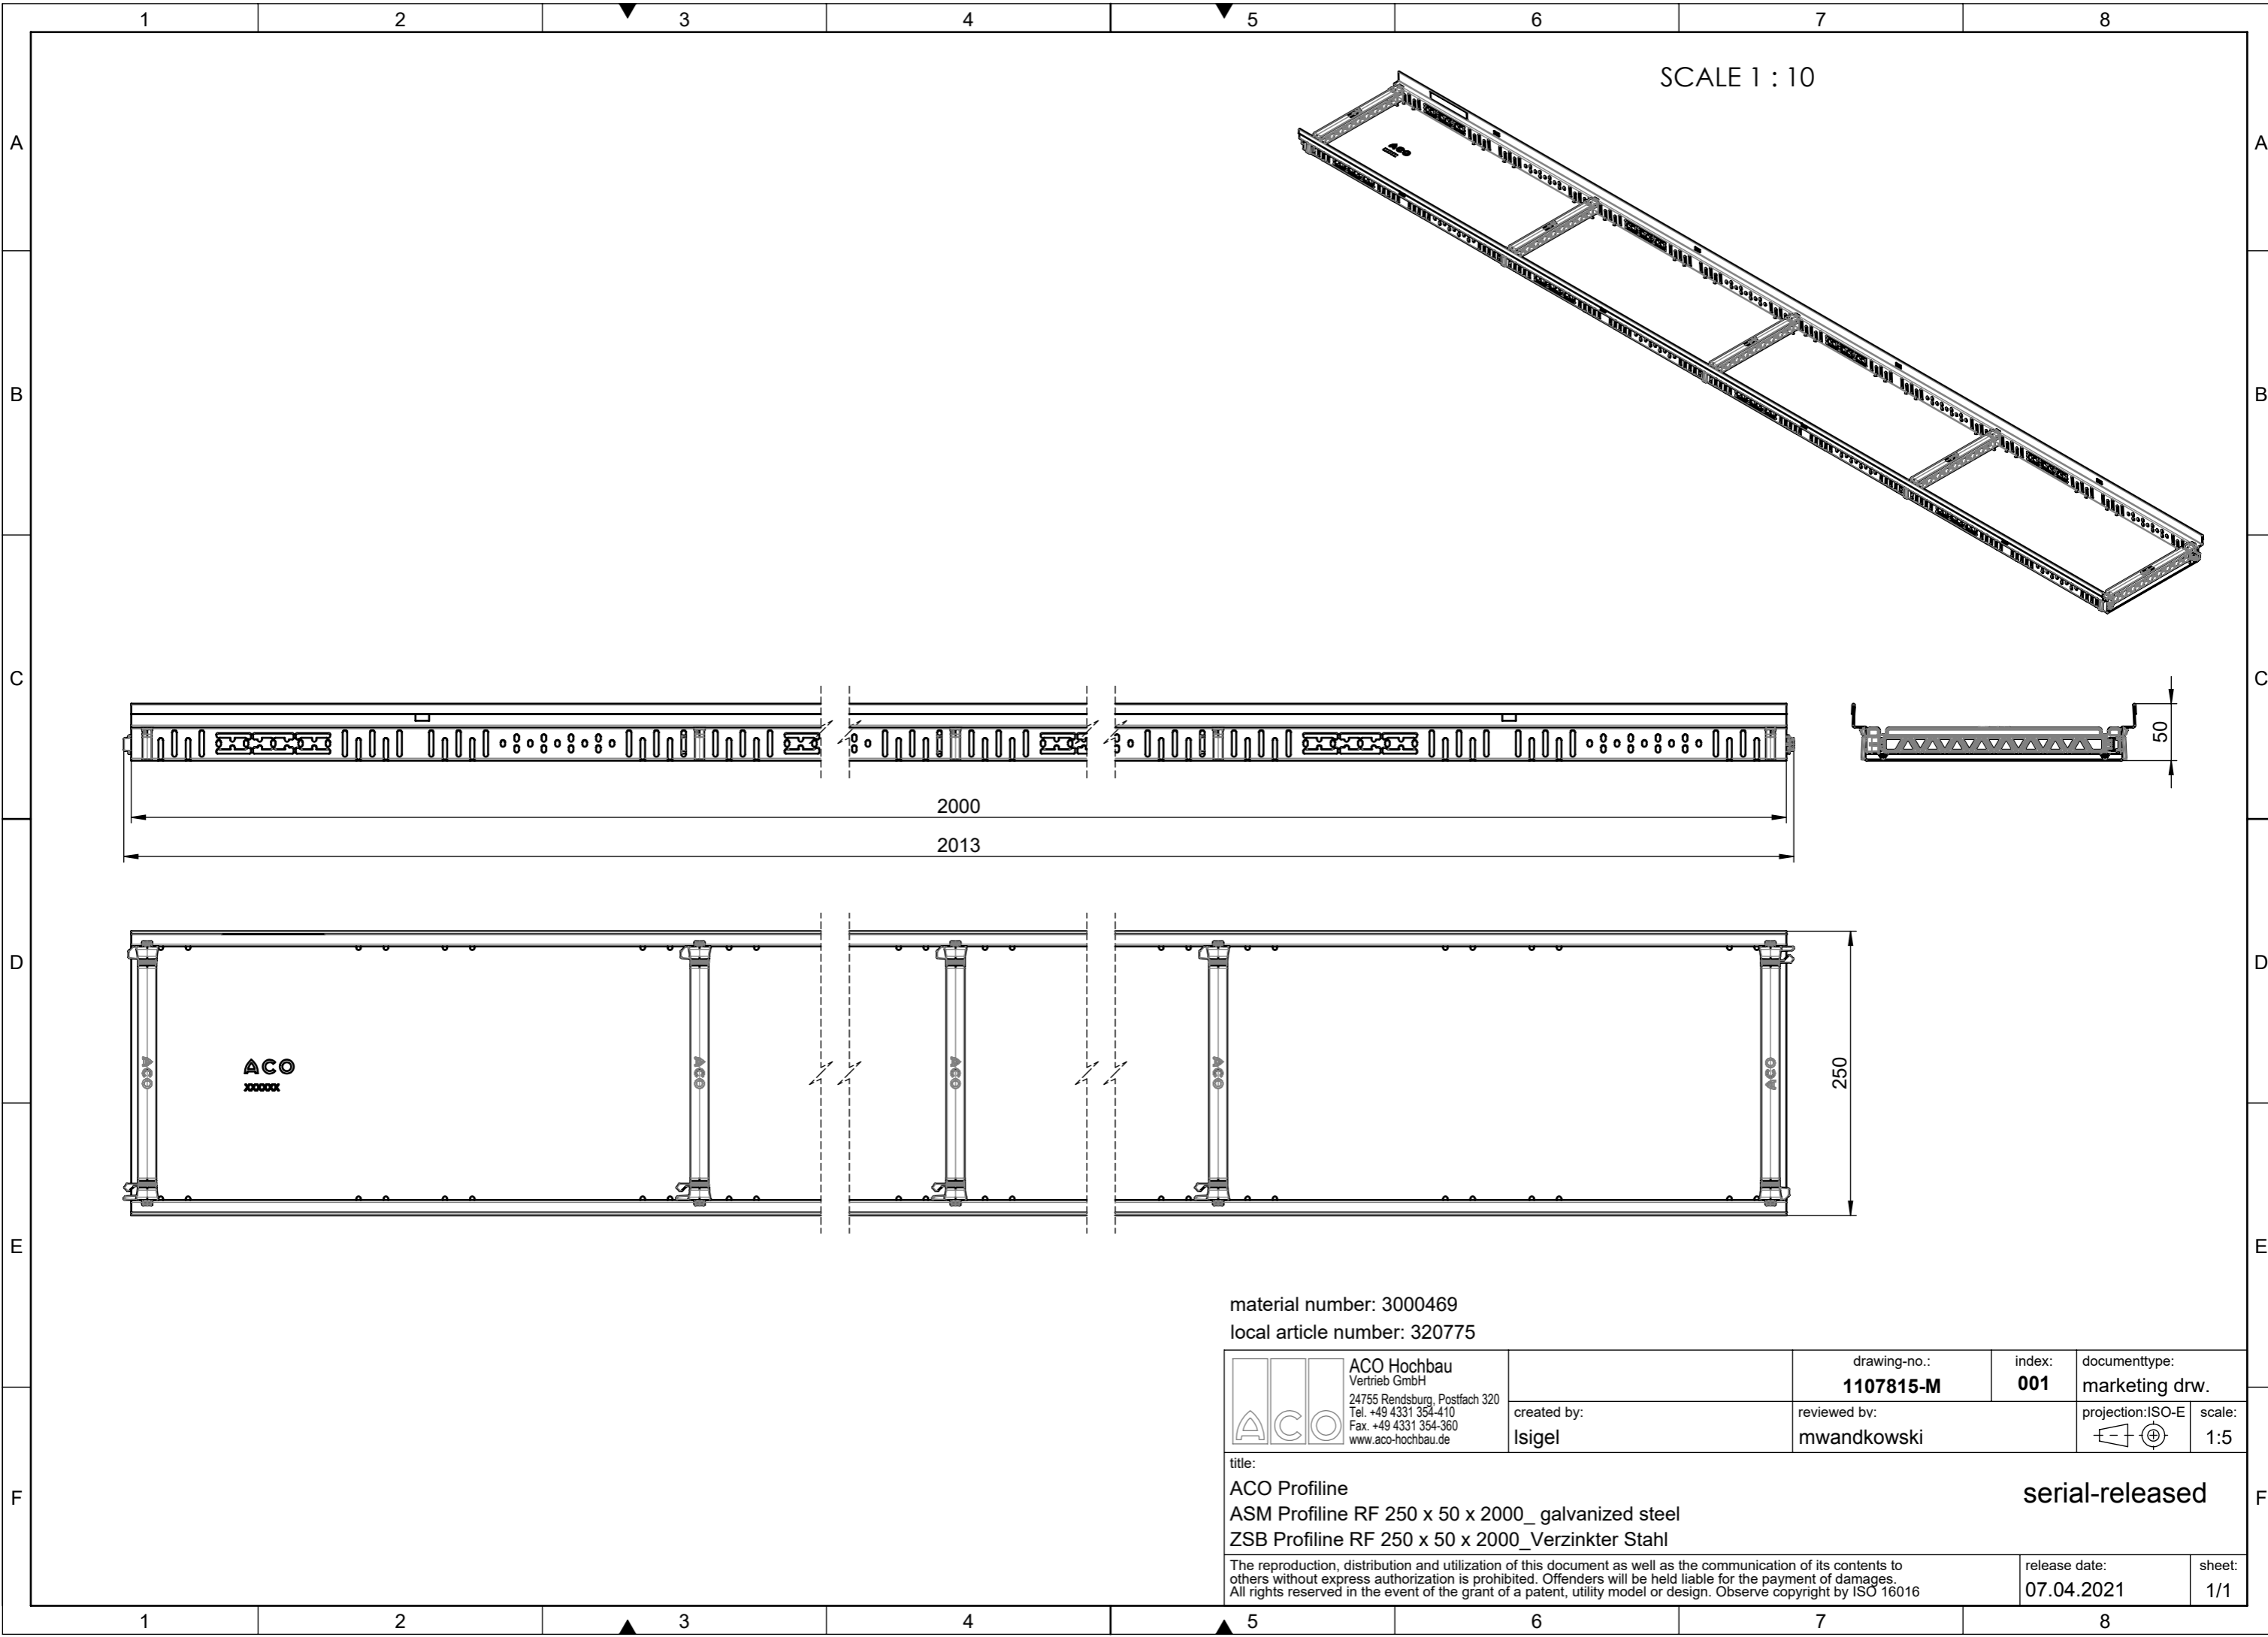

SCALE 1 : 10

2000
2013

50

250

material number: 3000469
local article number: 320775

ACO
ACO Hochbau
Vertrieb GmbH
24755 Rendsburg, Postfach 320
Tel. +49 4331 354-410
Fax. +49 4331 354-360
www.aco-hochbau.de

created by:
Isigel

drawing-no.:
1107815-M
reviewed by:
mwandkowski

index:
001
documenttype:
marketing drw.
projection:ISO-E
scale:
1:5

title:
ACO Profiline
ASM Profiline RF 250 x 50 x 2000_ galvanized steel
ZSB Profiline RF 250 x 50 x 2000_ Verzinkter Stahl

serial-released

The reproduction, distribution and utilization of this document as well as the communication of its contents to others without express authorization is prohibited. Offenders will be held liable for the payment of damages. All rights reserved in the event of the grant of a patent, utility model or design. Observe copyright by ISO 16016

release date:
07.04.2021

sheet:
1/1

S:\projekte\2019\011_A3_Vertrieb_Z1