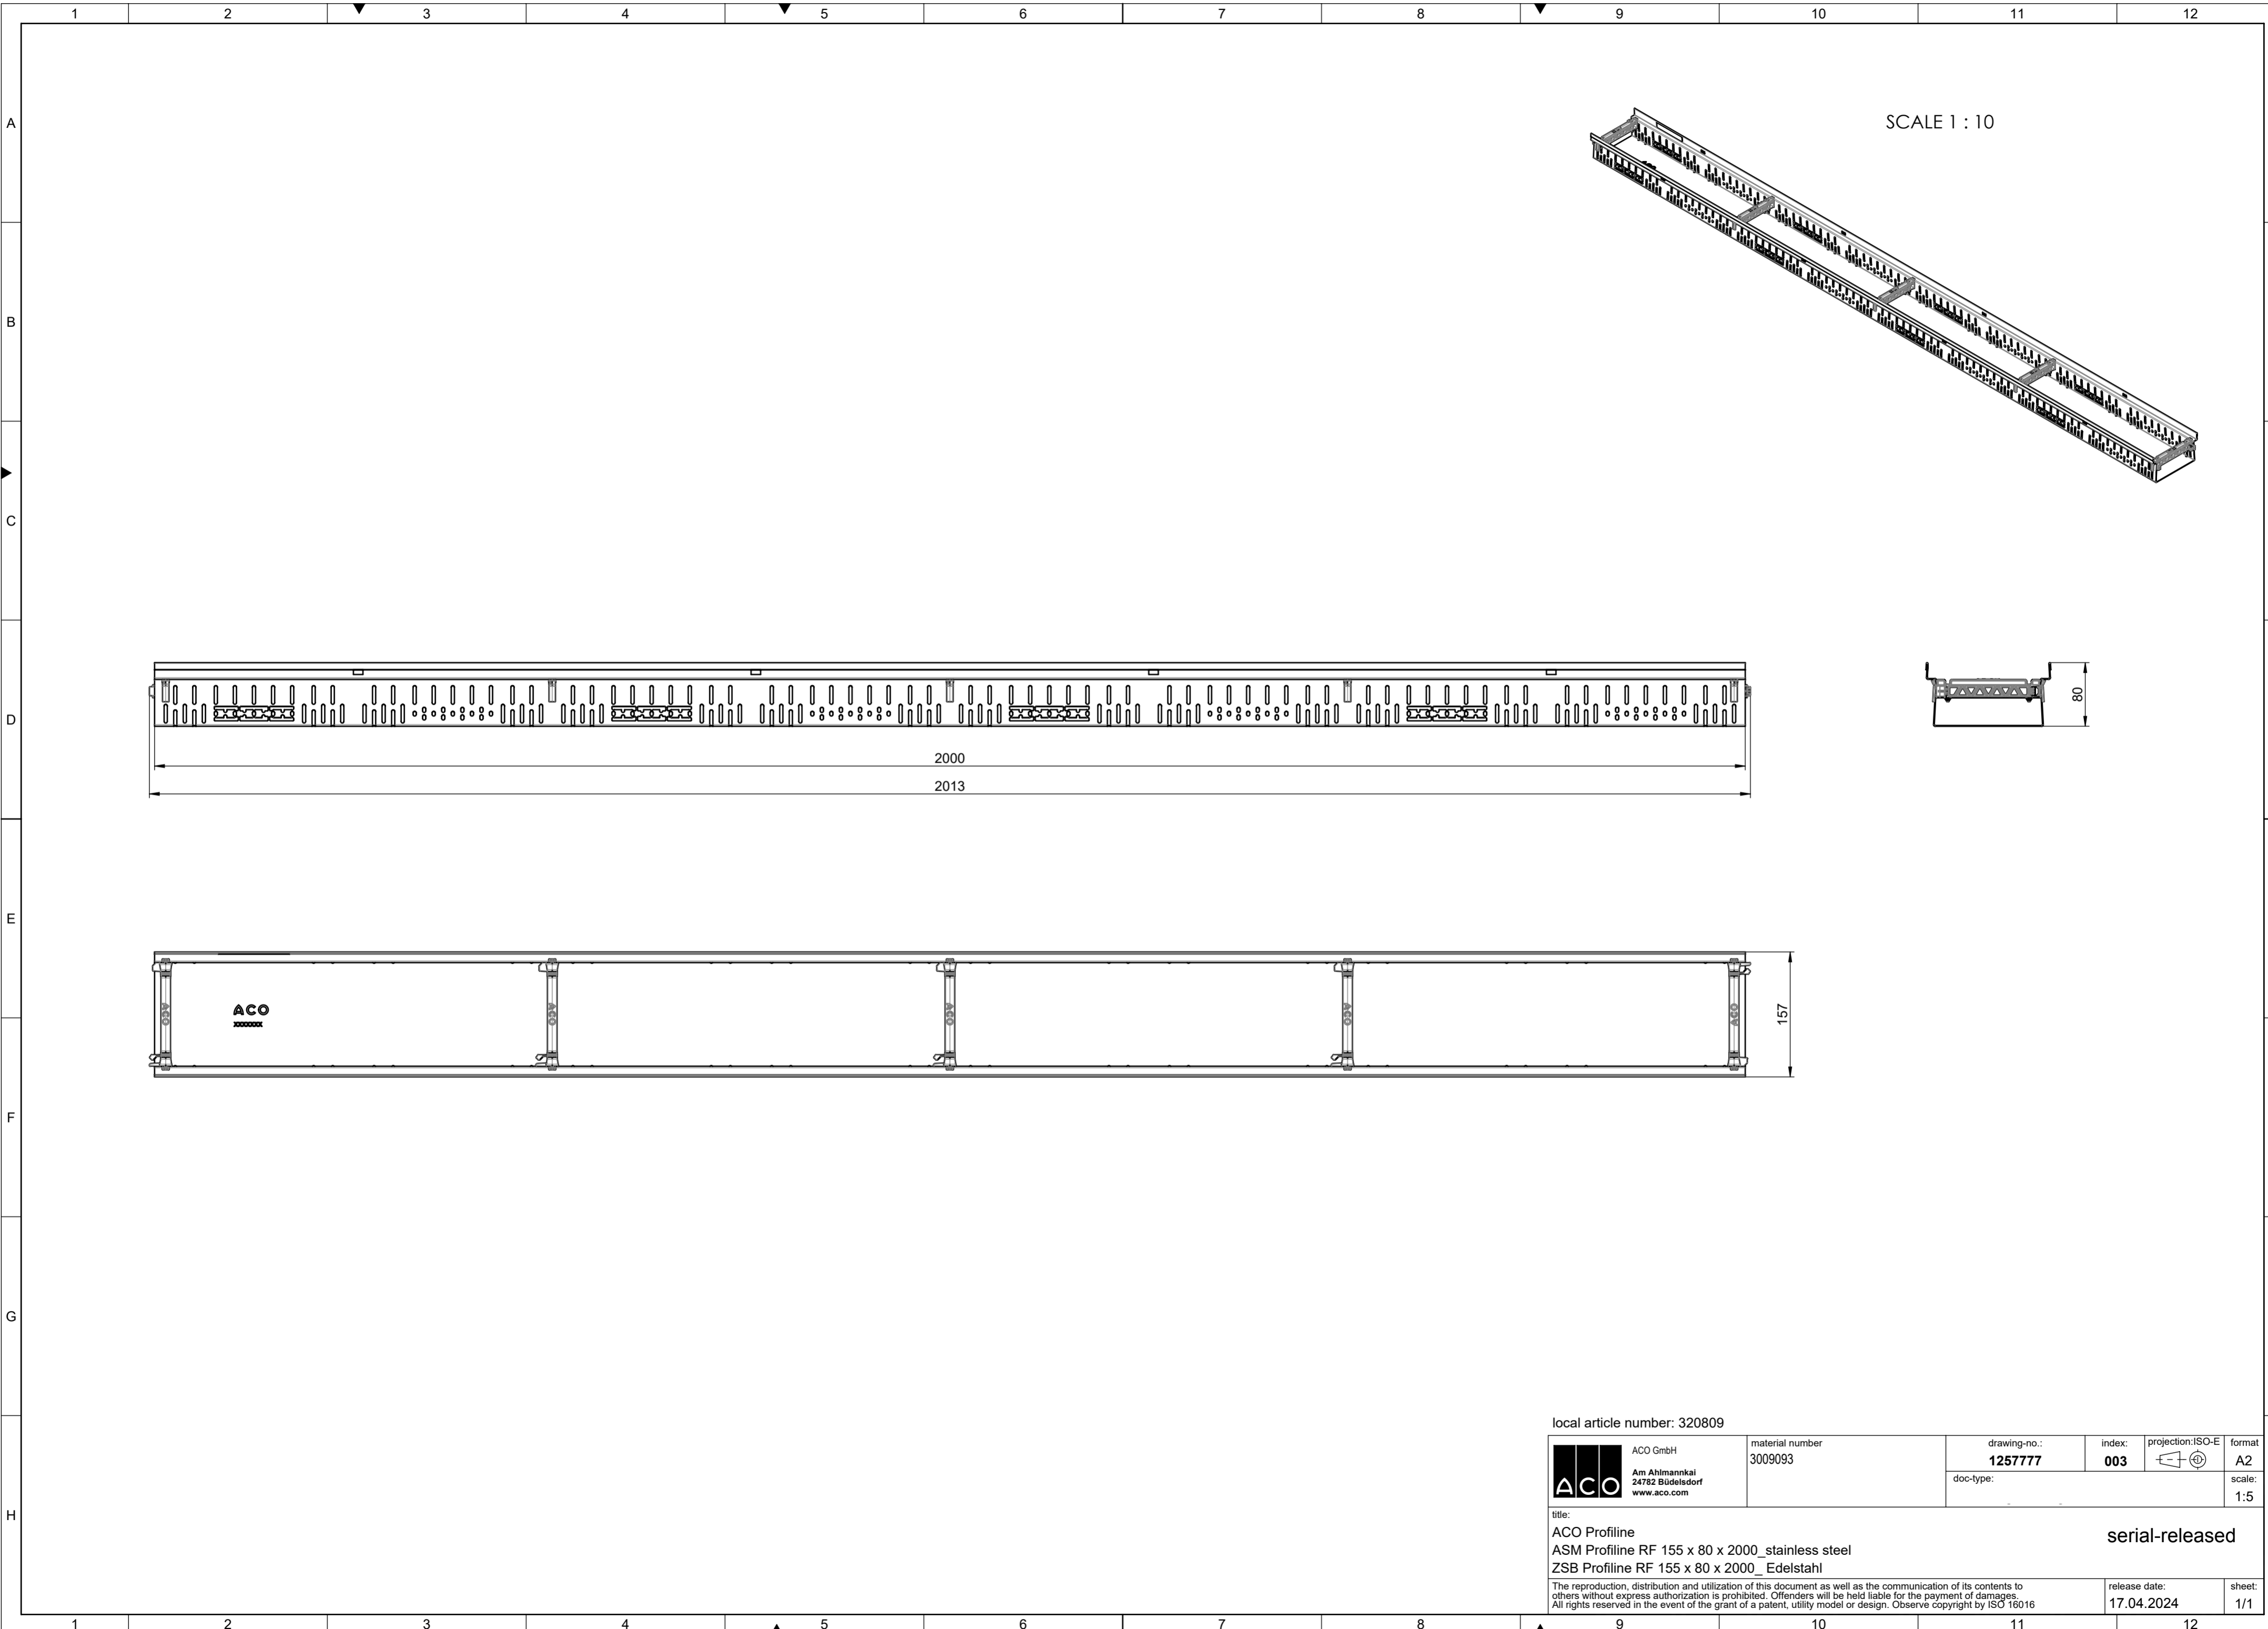

SCALE 1 : 10

2000
2013

80

157

ACO
XXXXXXXX

local article number: 320809

ACO GmbH Am Ahlmannkai 24782 Büdelsdorf www.aco.com	material number 3009093	drawing-no.: 1257777	index: 003	projection: ISO-E 	format A2
	doc-type:				scale: 1:5

title:
ACO Profiline
ASM Profiline RF 155 x 80 x 2000_ stainless steel
ZSB Profiline RF 155 x 80 x 2000_ Edelstahl

serial-released

The reproduction, distribution and utilization of this document as well as the communication of its contents to others without express authorization is prohibited. Offenders will be held liable for the payment of damages. All rights reserved in the event of the grant of a patent, utility model or design. Observe copyright by ISO 16016

release date: 17.04.2024
sheet: 1/1