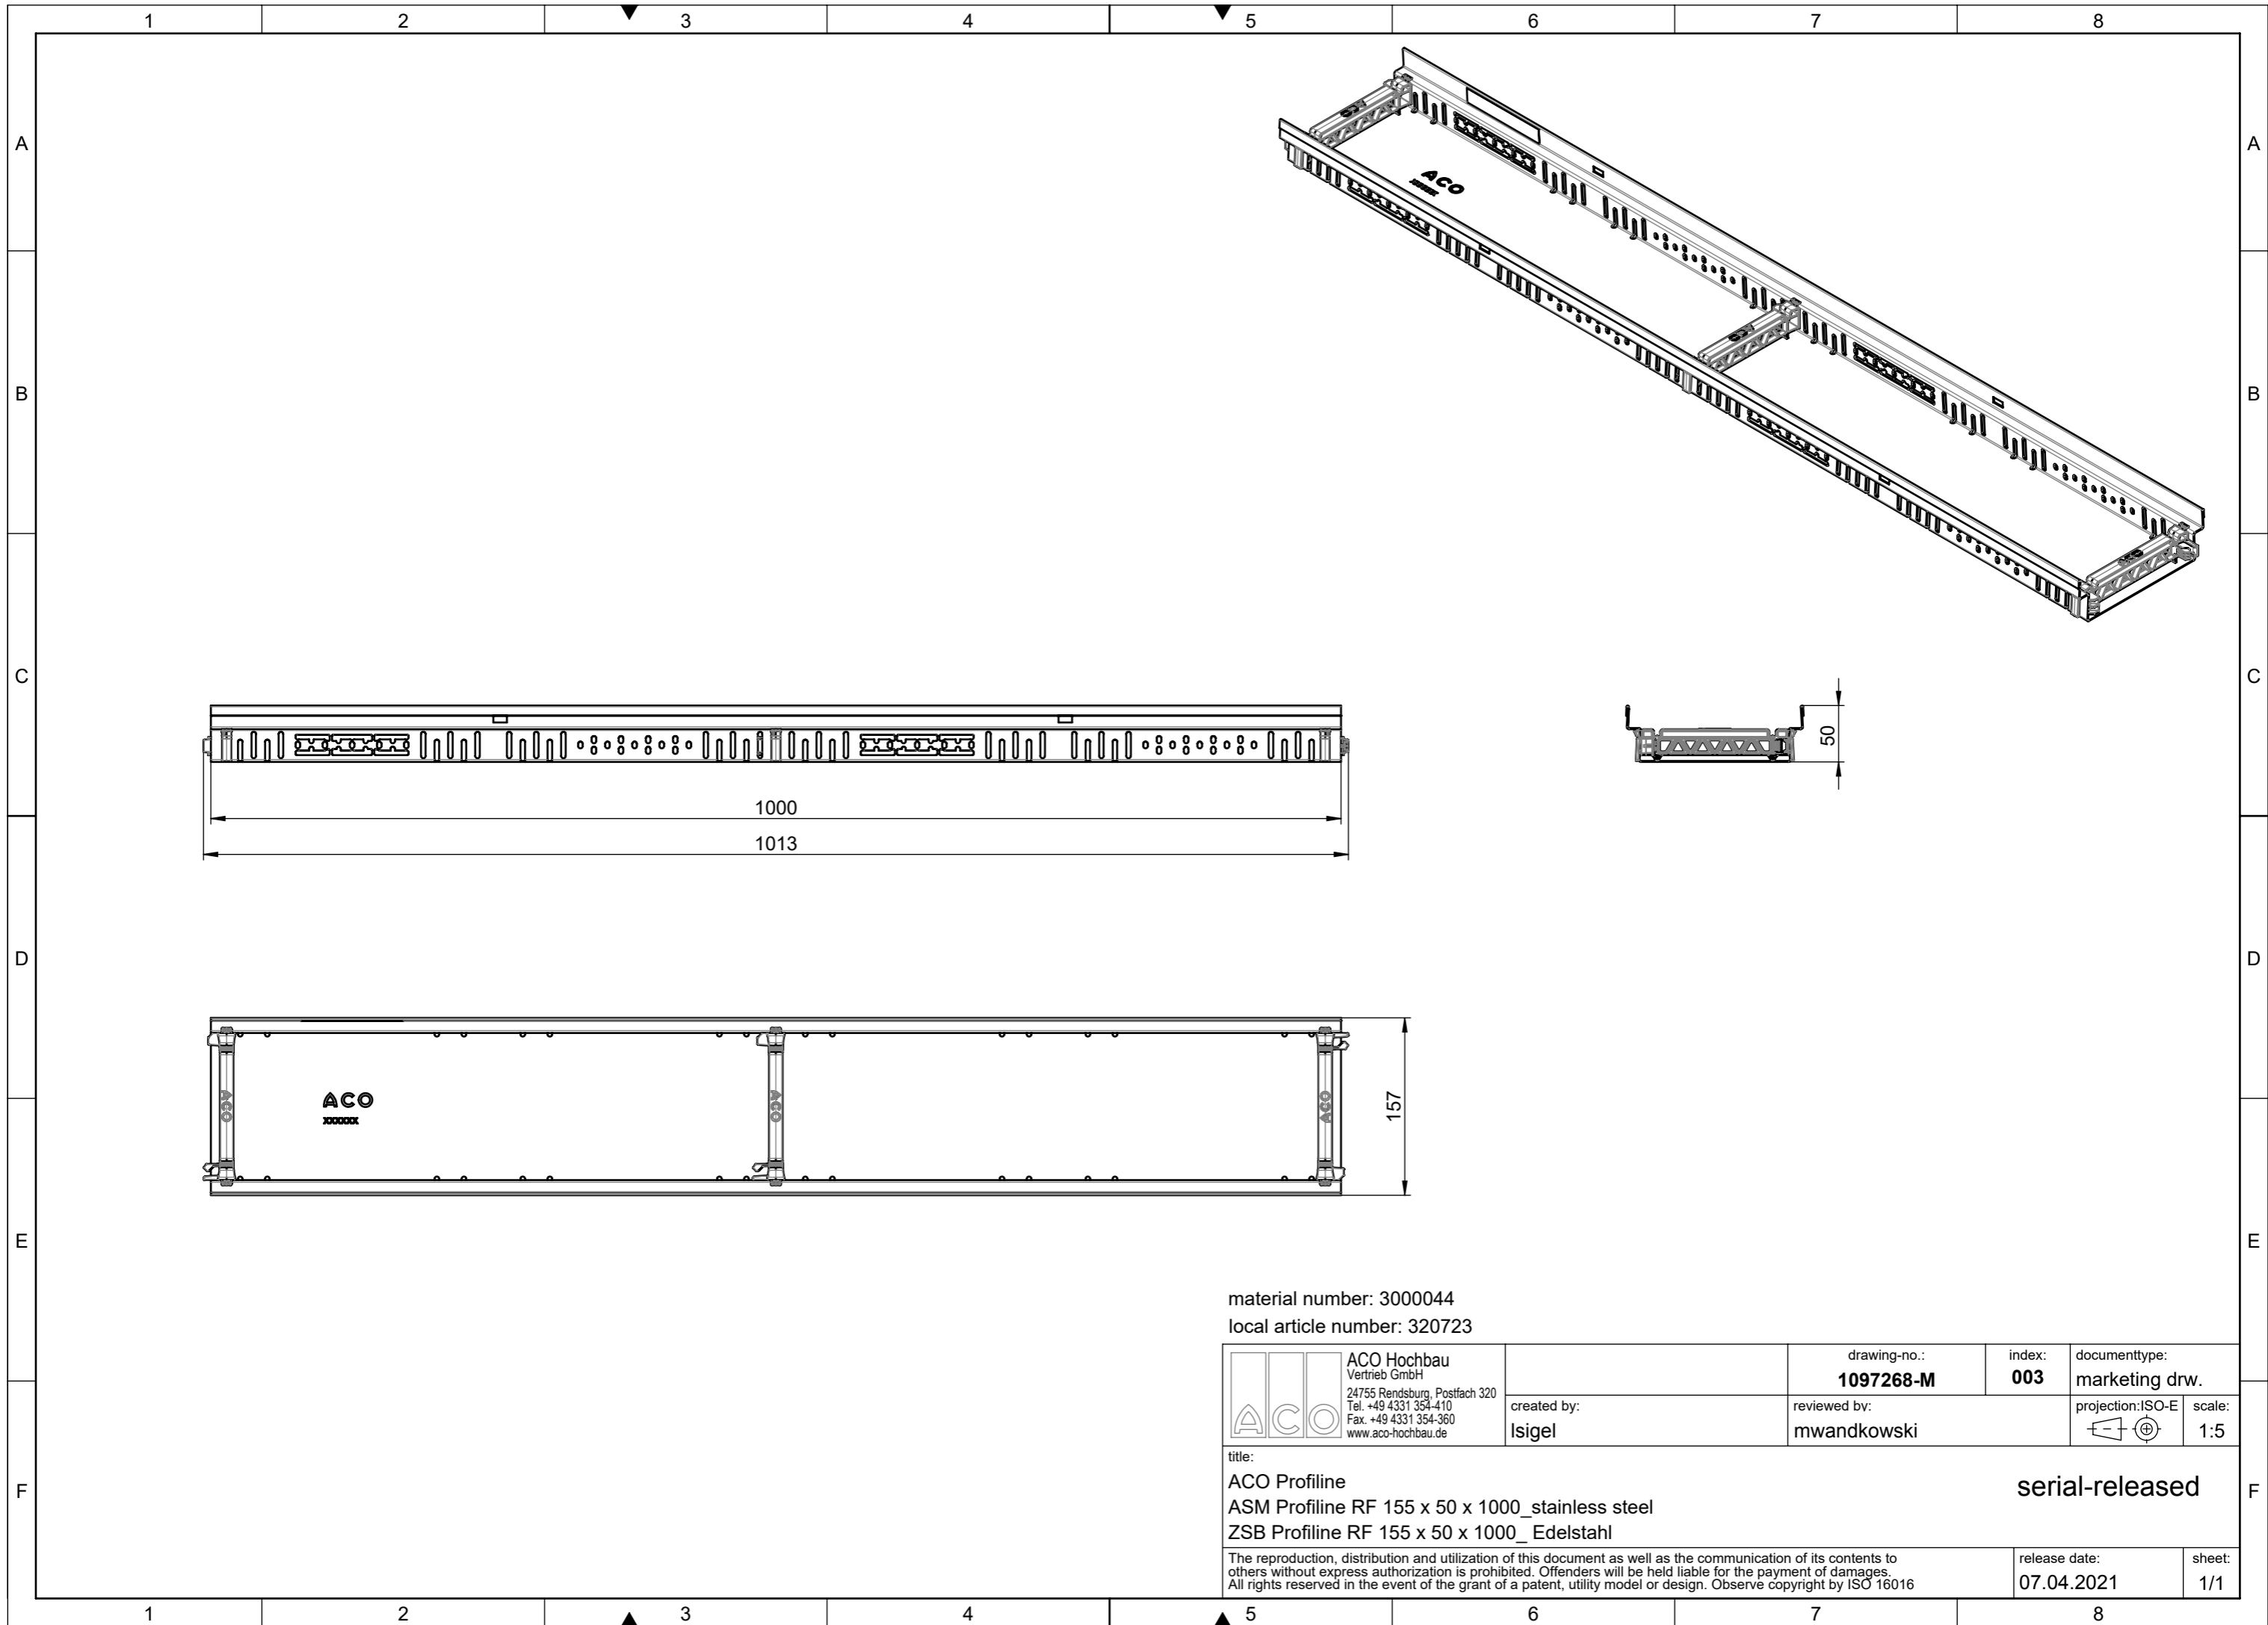

material number: 3000044
local article number: 320723

ACO Hochbau Vertrieb GmbH 24755 Rendsburg, Postfach 320 Tel. +49 4331 354-410 Fax. +49 4331 354-360 www.aco-hochbau.de	drawing-no.: 1097268-M	index: 003	documenttype: marketing drw.	
	created by: Isigel	reviewed by: mwandkowski	projection: ISO-E 	scale: 1:5
title: ACO Profline ASM Profline RF 155 x 50 x 1000_ stainless steel ZSB Profline RF 155 x 50 x 1000_ Edelstahl			serial-released	
The reproduction, distribution and utilization of this document as well as the communication of its contents to others without express authorization is prohibited. Offenders will be held liable for the payment of damages. All rights reserved in the event of the grant of a patent, utility model or design. Observe copyright by ISO 16016			release date: 07.04.2021	
			sheet: 1/1