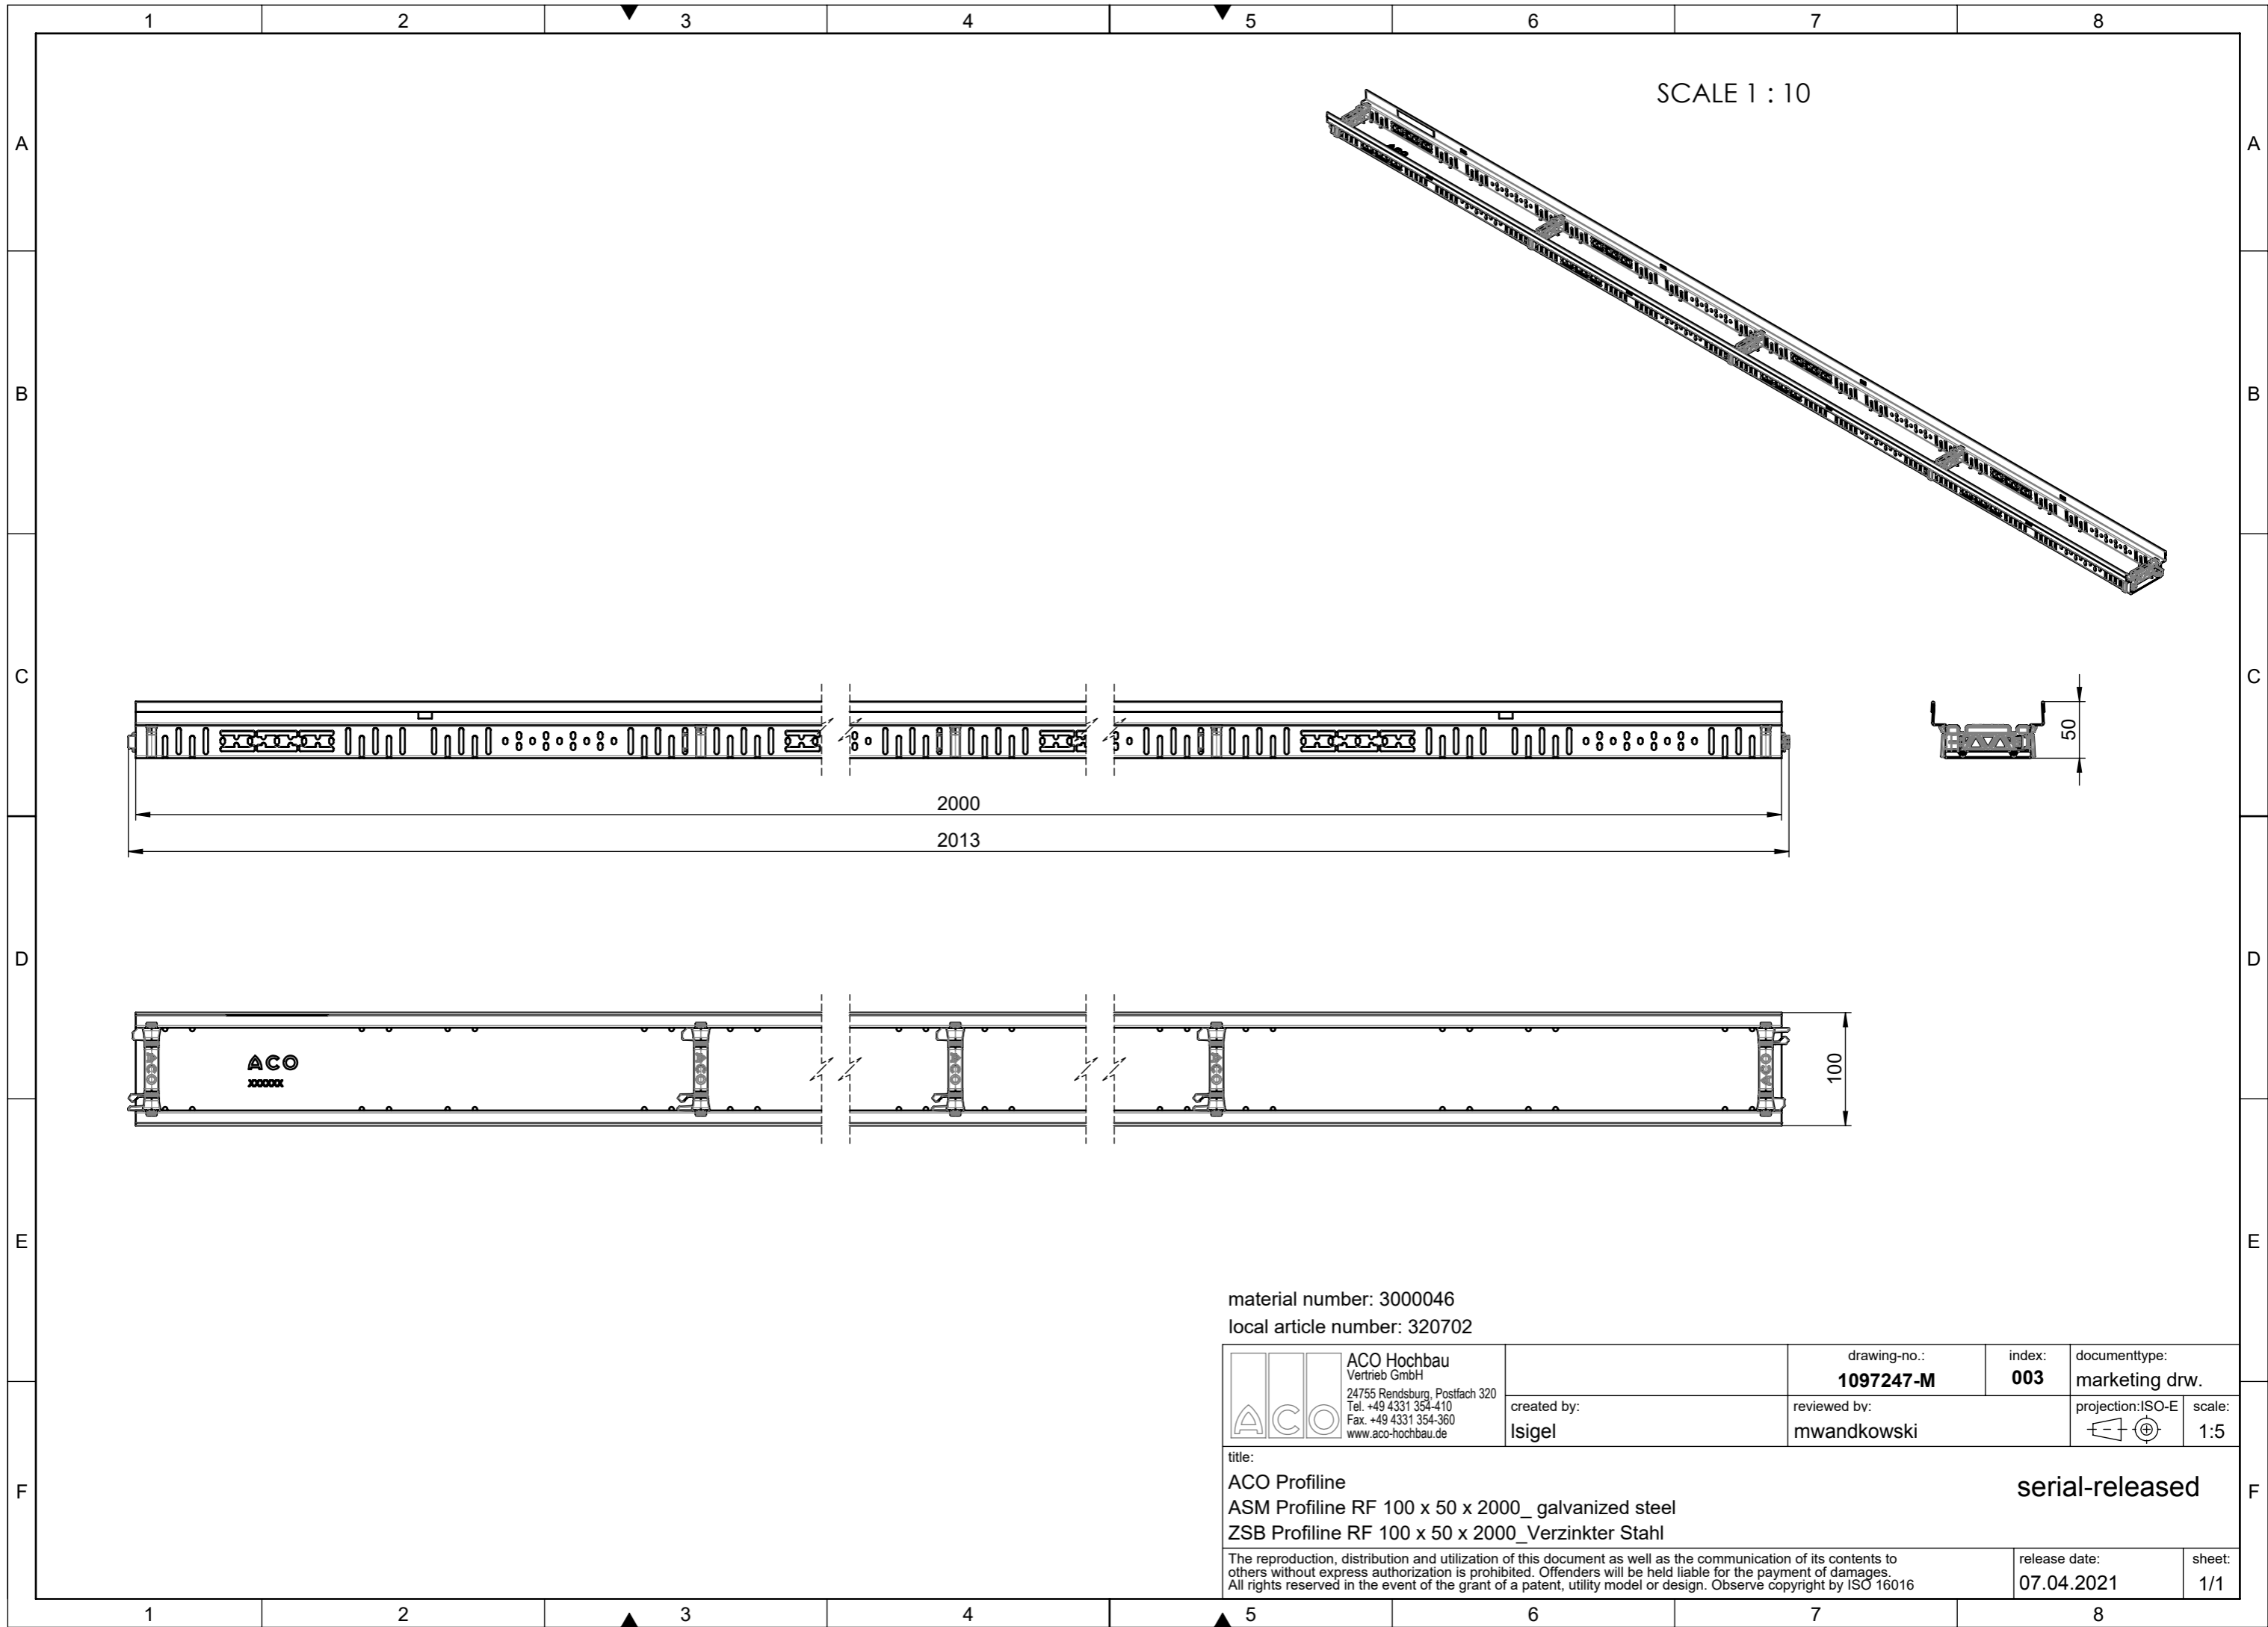

SCALE 1 : 10

material number: 3000046
local article number: 320702

ACO Hochbau Vertrieb GmbH 24755 Rendsburg, Postfach 320 Tel. +49 4331 354-410 Fax. +49 4331 354-360 www.aco-hochbau.de	drawing-no.: 1097247-M	index: 003	documenttype: marketing drw.	
	created by: Isigel	reviewed by: mwandkowski	projection:ISO-E 	scale: 1:5
title: ACO Profiline ASM Profiline RF 100 x 50 x 2000_ galvanized steel ZSB Profiline RF 100 x 50 x 2000_ Verzinkter Stahl			serial-released	
The reproduction, distribution and utilization of this document as well as the communication of its contents to others without express authorization is prohibited. Offenders will be held liable for the payment of damages. All rights reserved in the event of the grant of a patent, utility model or design. Observe copyright by ISO 16016		release date: 07.04.2021	sheet: 1/1