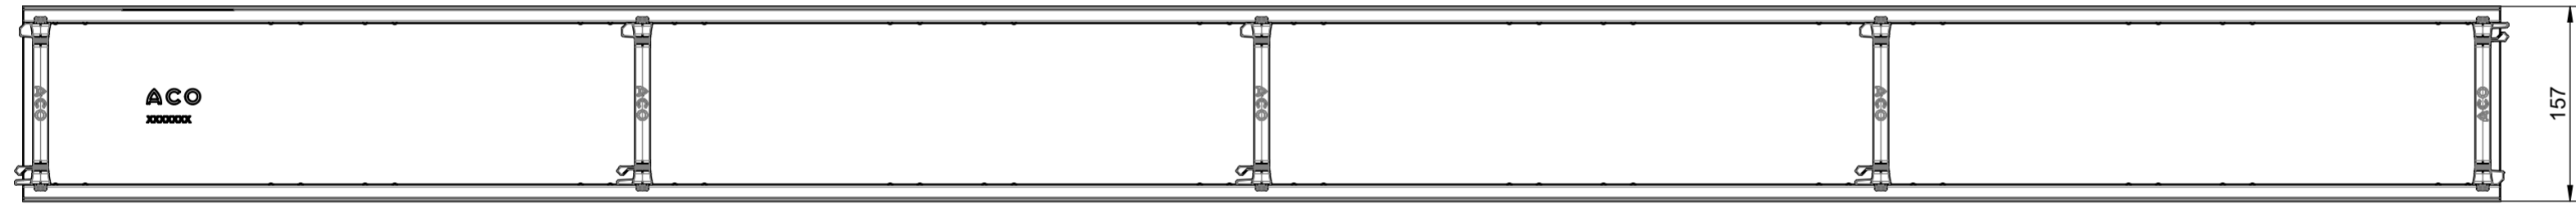

1 2 3 4 5 6 7 8 9 10 11 12

A
B
C
D
E
F
G
H

local article number: 320797

ACO GmbH Am Ahlmannkai 24782 Büdelsdorf www.aco.com	material number 3009037	drawing-no.: 1261473	index: 003	projection: ISO-E 	format A2
	doc-type:				scale: 1:5

title:
ACO Profiline
ASM Profiline RF 155 x 80 x 2000_ galvanized steel
ZSB Profiline RF 155 x 80 x 2000_Verzinkter Stahl

serial-released

1 2 3 4 5 6 7 8 9 10 11 12