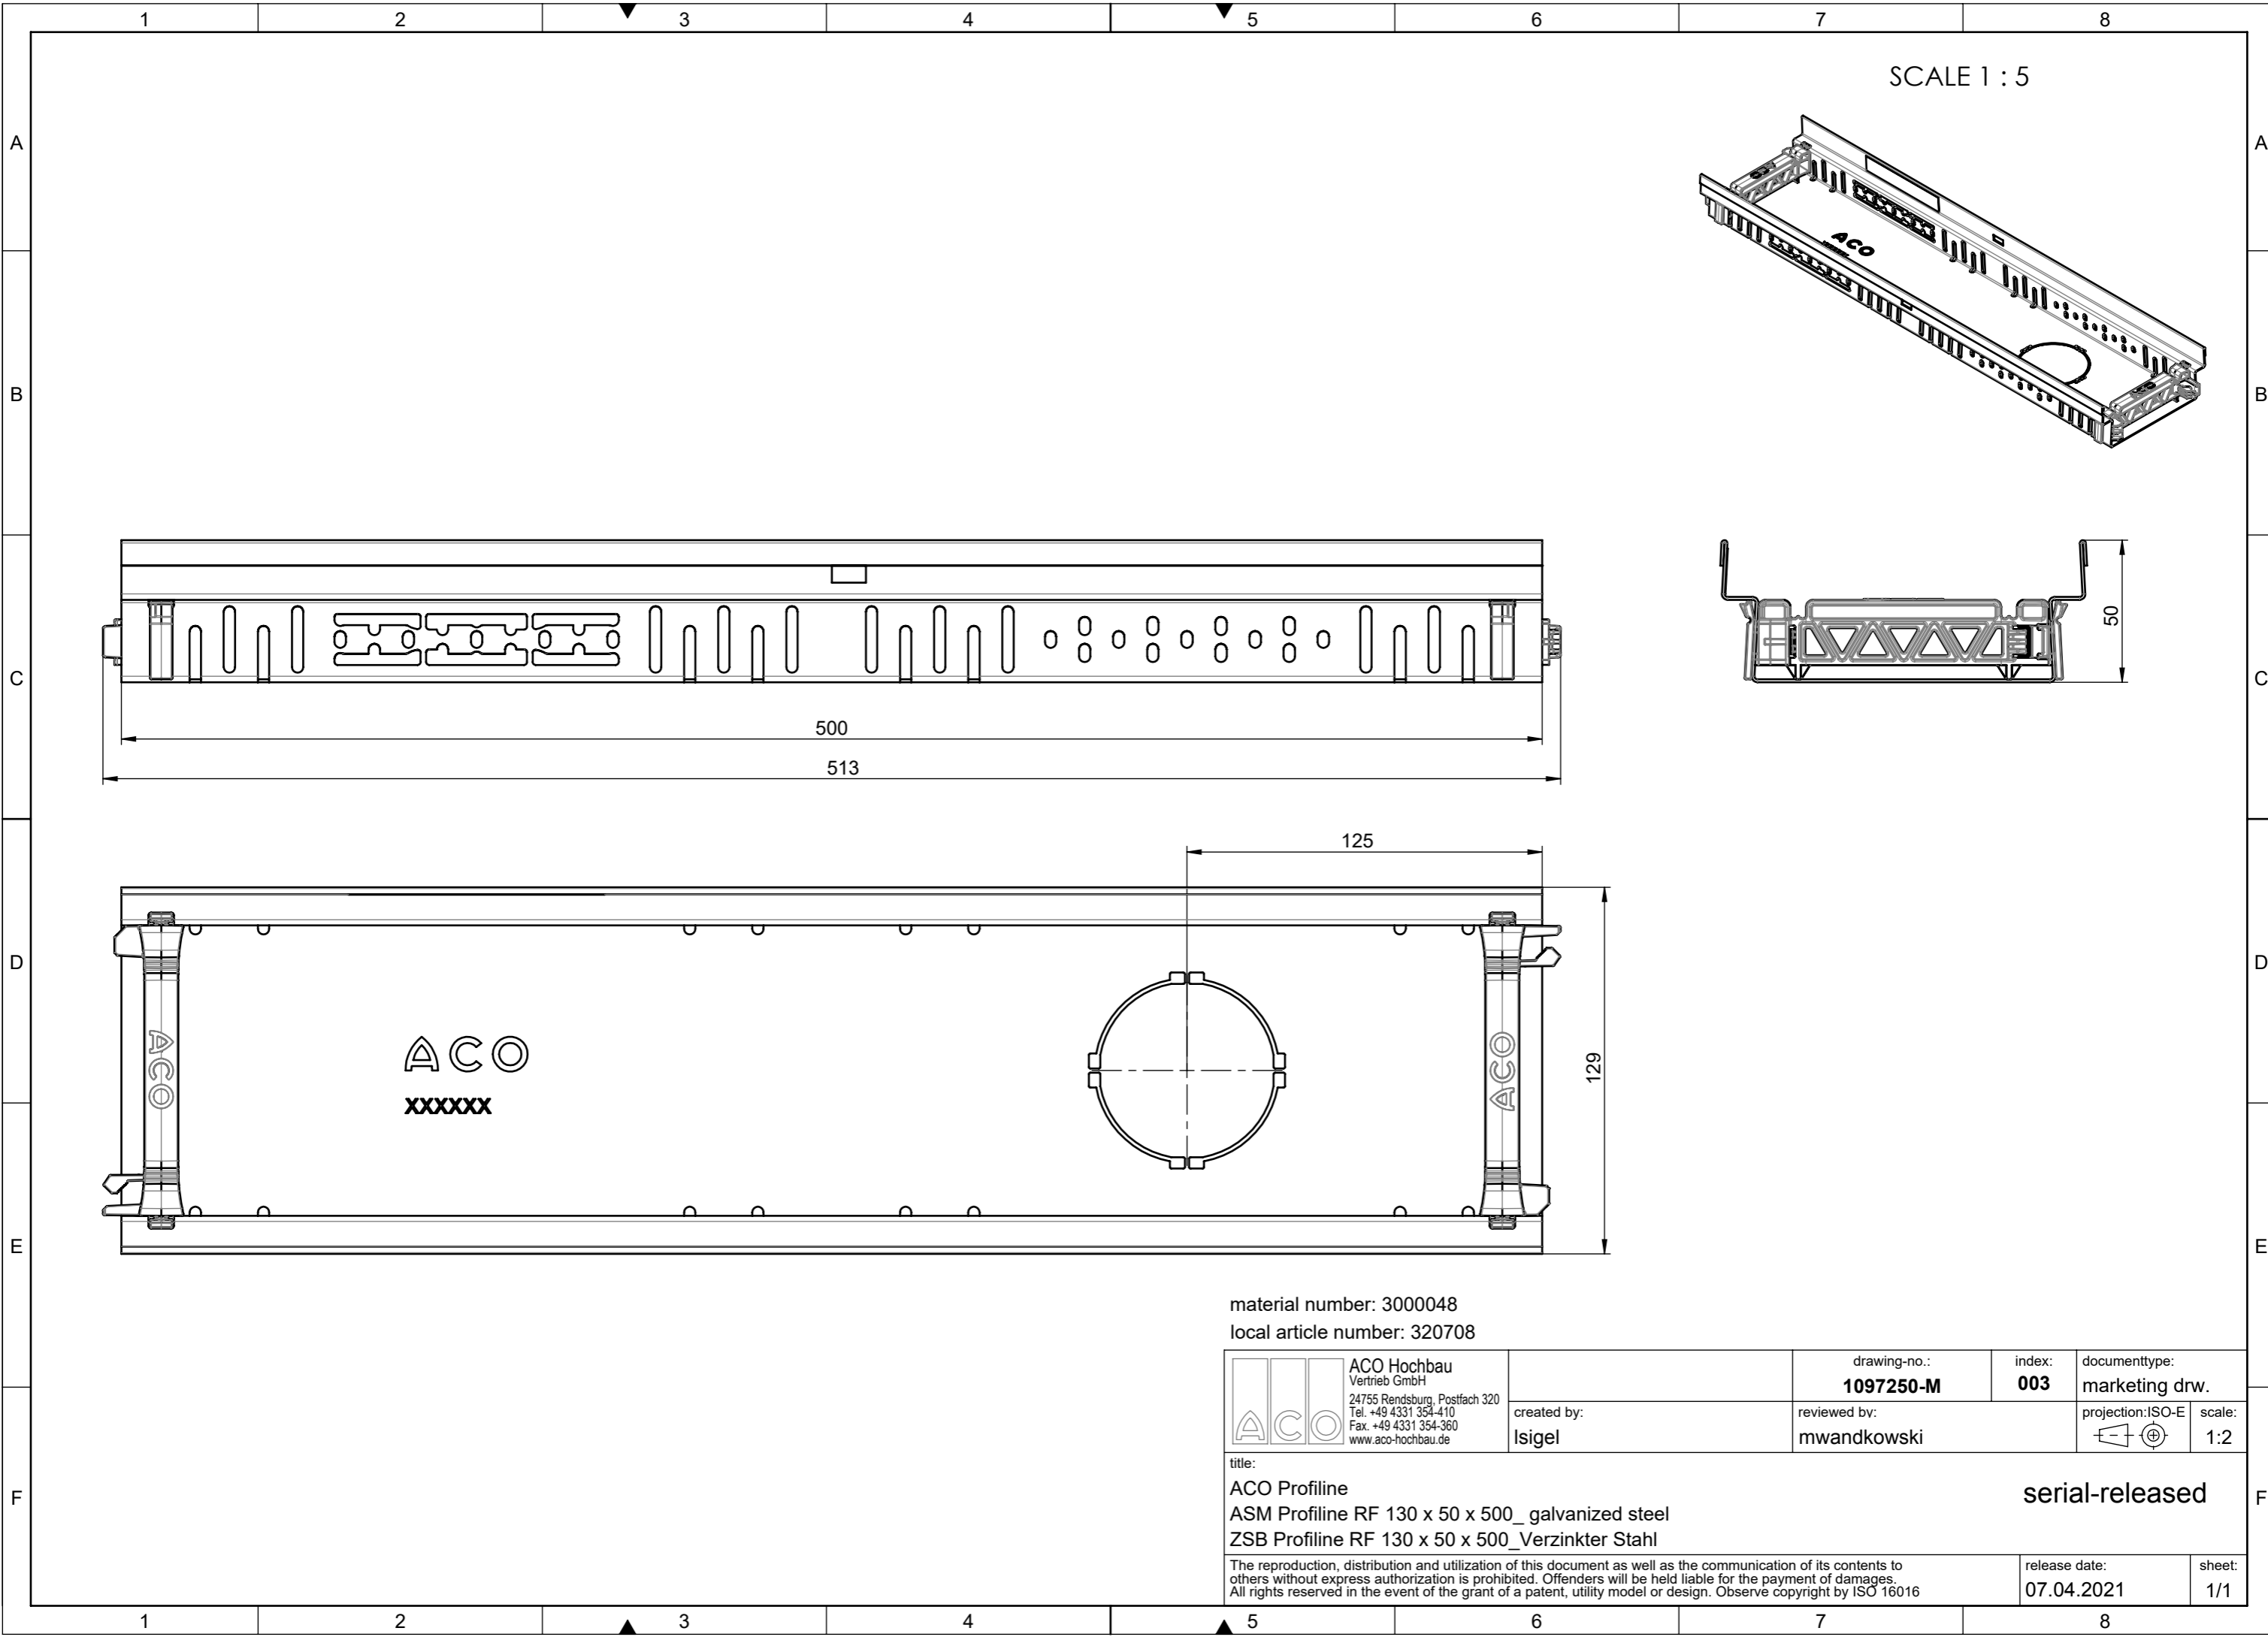

material number: 3000048
local article number: 320708

  ACO Hochbau Vertrieb GmbH 24755 Rendsburg, Postfach 320 Tel. +49 4331 354-410 Fax. +49 4331 354-360 www.aco-hochbau.de	created by: Isigel	drawing-no.: 1097250-M	index: 003	documenttype: marketing drw.	
	title: ACO Profiline ASM Profiline RF 130 x 50 x 500 _galvanized steel ZSB Profiline RF 130 x 50 x 500 _Verzinkter Stahl	reviewed by: mwandkowski	projection: ISO-E 	scale: 1:2	serial-released
The reproduction, distribution and utilization of this document as well as the communication of its contents to others without express authorization is prohibited. Offenders will be held liable for the payment of damages. All rights reserved in the event of the grant of a patent, utility model or design. Observe copyright by ISO 16016			release date: 07.04.2021	sheet: 1/1