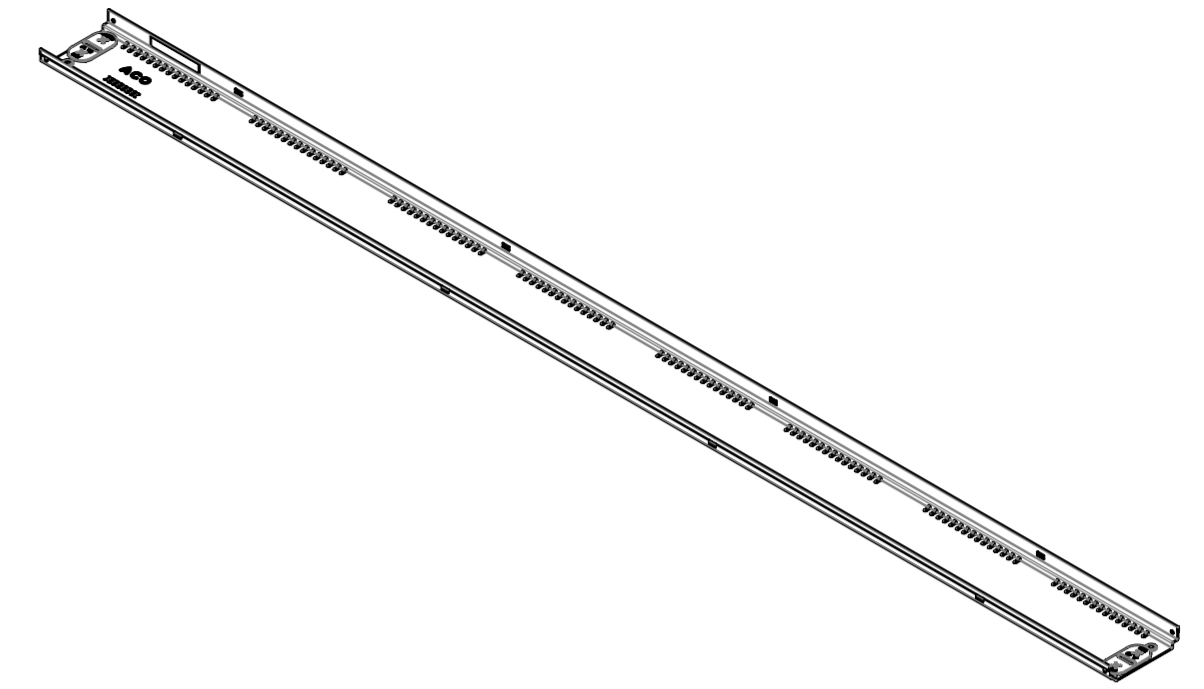

SCALE 1 : 10

 ACO GmbH Am Ahlmannkai 24782 Büdelsdorf www.aco.com	material number 3009011	drawing-no.: 1395611	index: 001	projection: ISO-E 	format A2
	doc-type:				scale: 1:5
title: ACO Profiline ASM channel fixed with plastic connector 130 x 30 x 2000, Galvanized steel ZB Rinne fixe mit Kunststoffverbinder, 130 x 30 x 2000, Verzinkter Stahl					serial-released
The reproduction, distribution and utilization of this document as well as the communication of its contents to others without express authorization is prohibited. Offenders will be held liable for the payment of damages. All rights reserved in the event of the grant of a patent, utility model or design. Observe copyright by ISO 16016				release date: 11.04.2024	sheet: 1/1