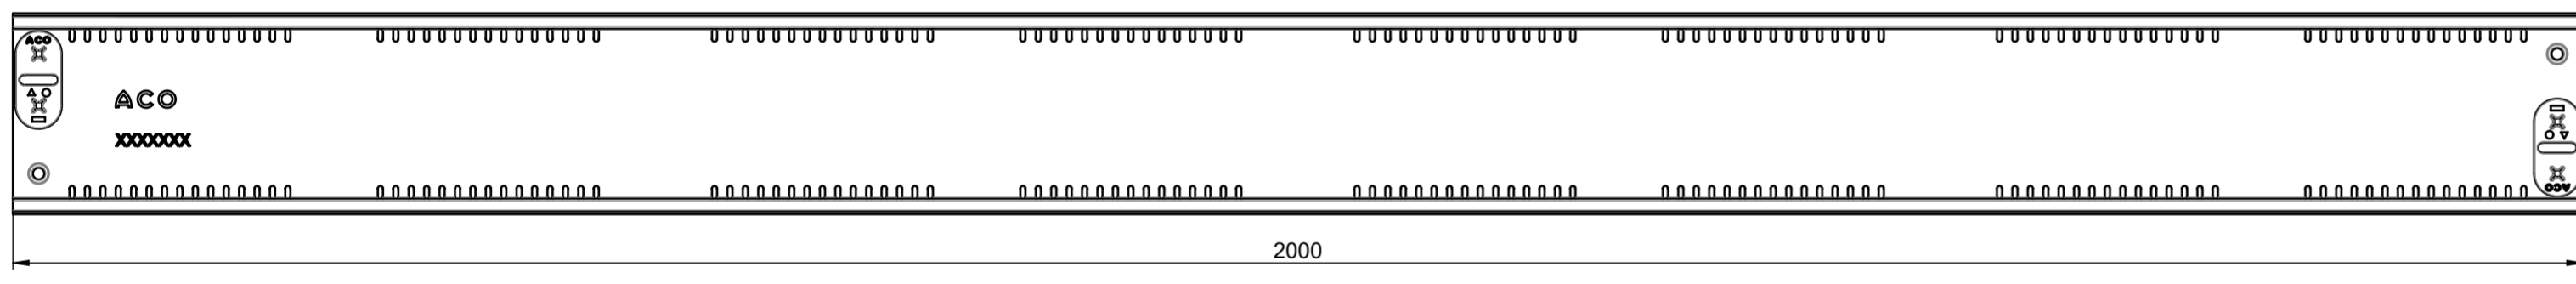

1 2 3 4 5 6 7 8 9 10 11 12

A
B
C
D
E
F
G
H

SCALE 1 : 10

ACO GmbH Am Ahlmannkai 24782 Büdelsdorf www.aco.com	material number 3009015	drawing-no.: 1395617	index: 001	projection: ISO-E 	format A2
	doc-type:				scale: 1:5

title:
ACO Profiline
ASM channel fixed with plastic connector 155 x 30 x 2000, Galvanized steel
ZB Rinne fixe mit Kunststoffverbinder, 155 x 30 x 2000, Verzinkter Stahl

serial-released

The reproduction, distribution and utilization of this document as well as the communication of its contents to others without express authorization is prohibited. Offenders will be held liable for the payment of damages. All rights reserved in the event of the grant of a patent, utility model or design. Observe copyright by ISO 16016

release date:
11.04.2024

sheet:
1/1

1 2 3 4 5 6 7 8 9 10 11 12