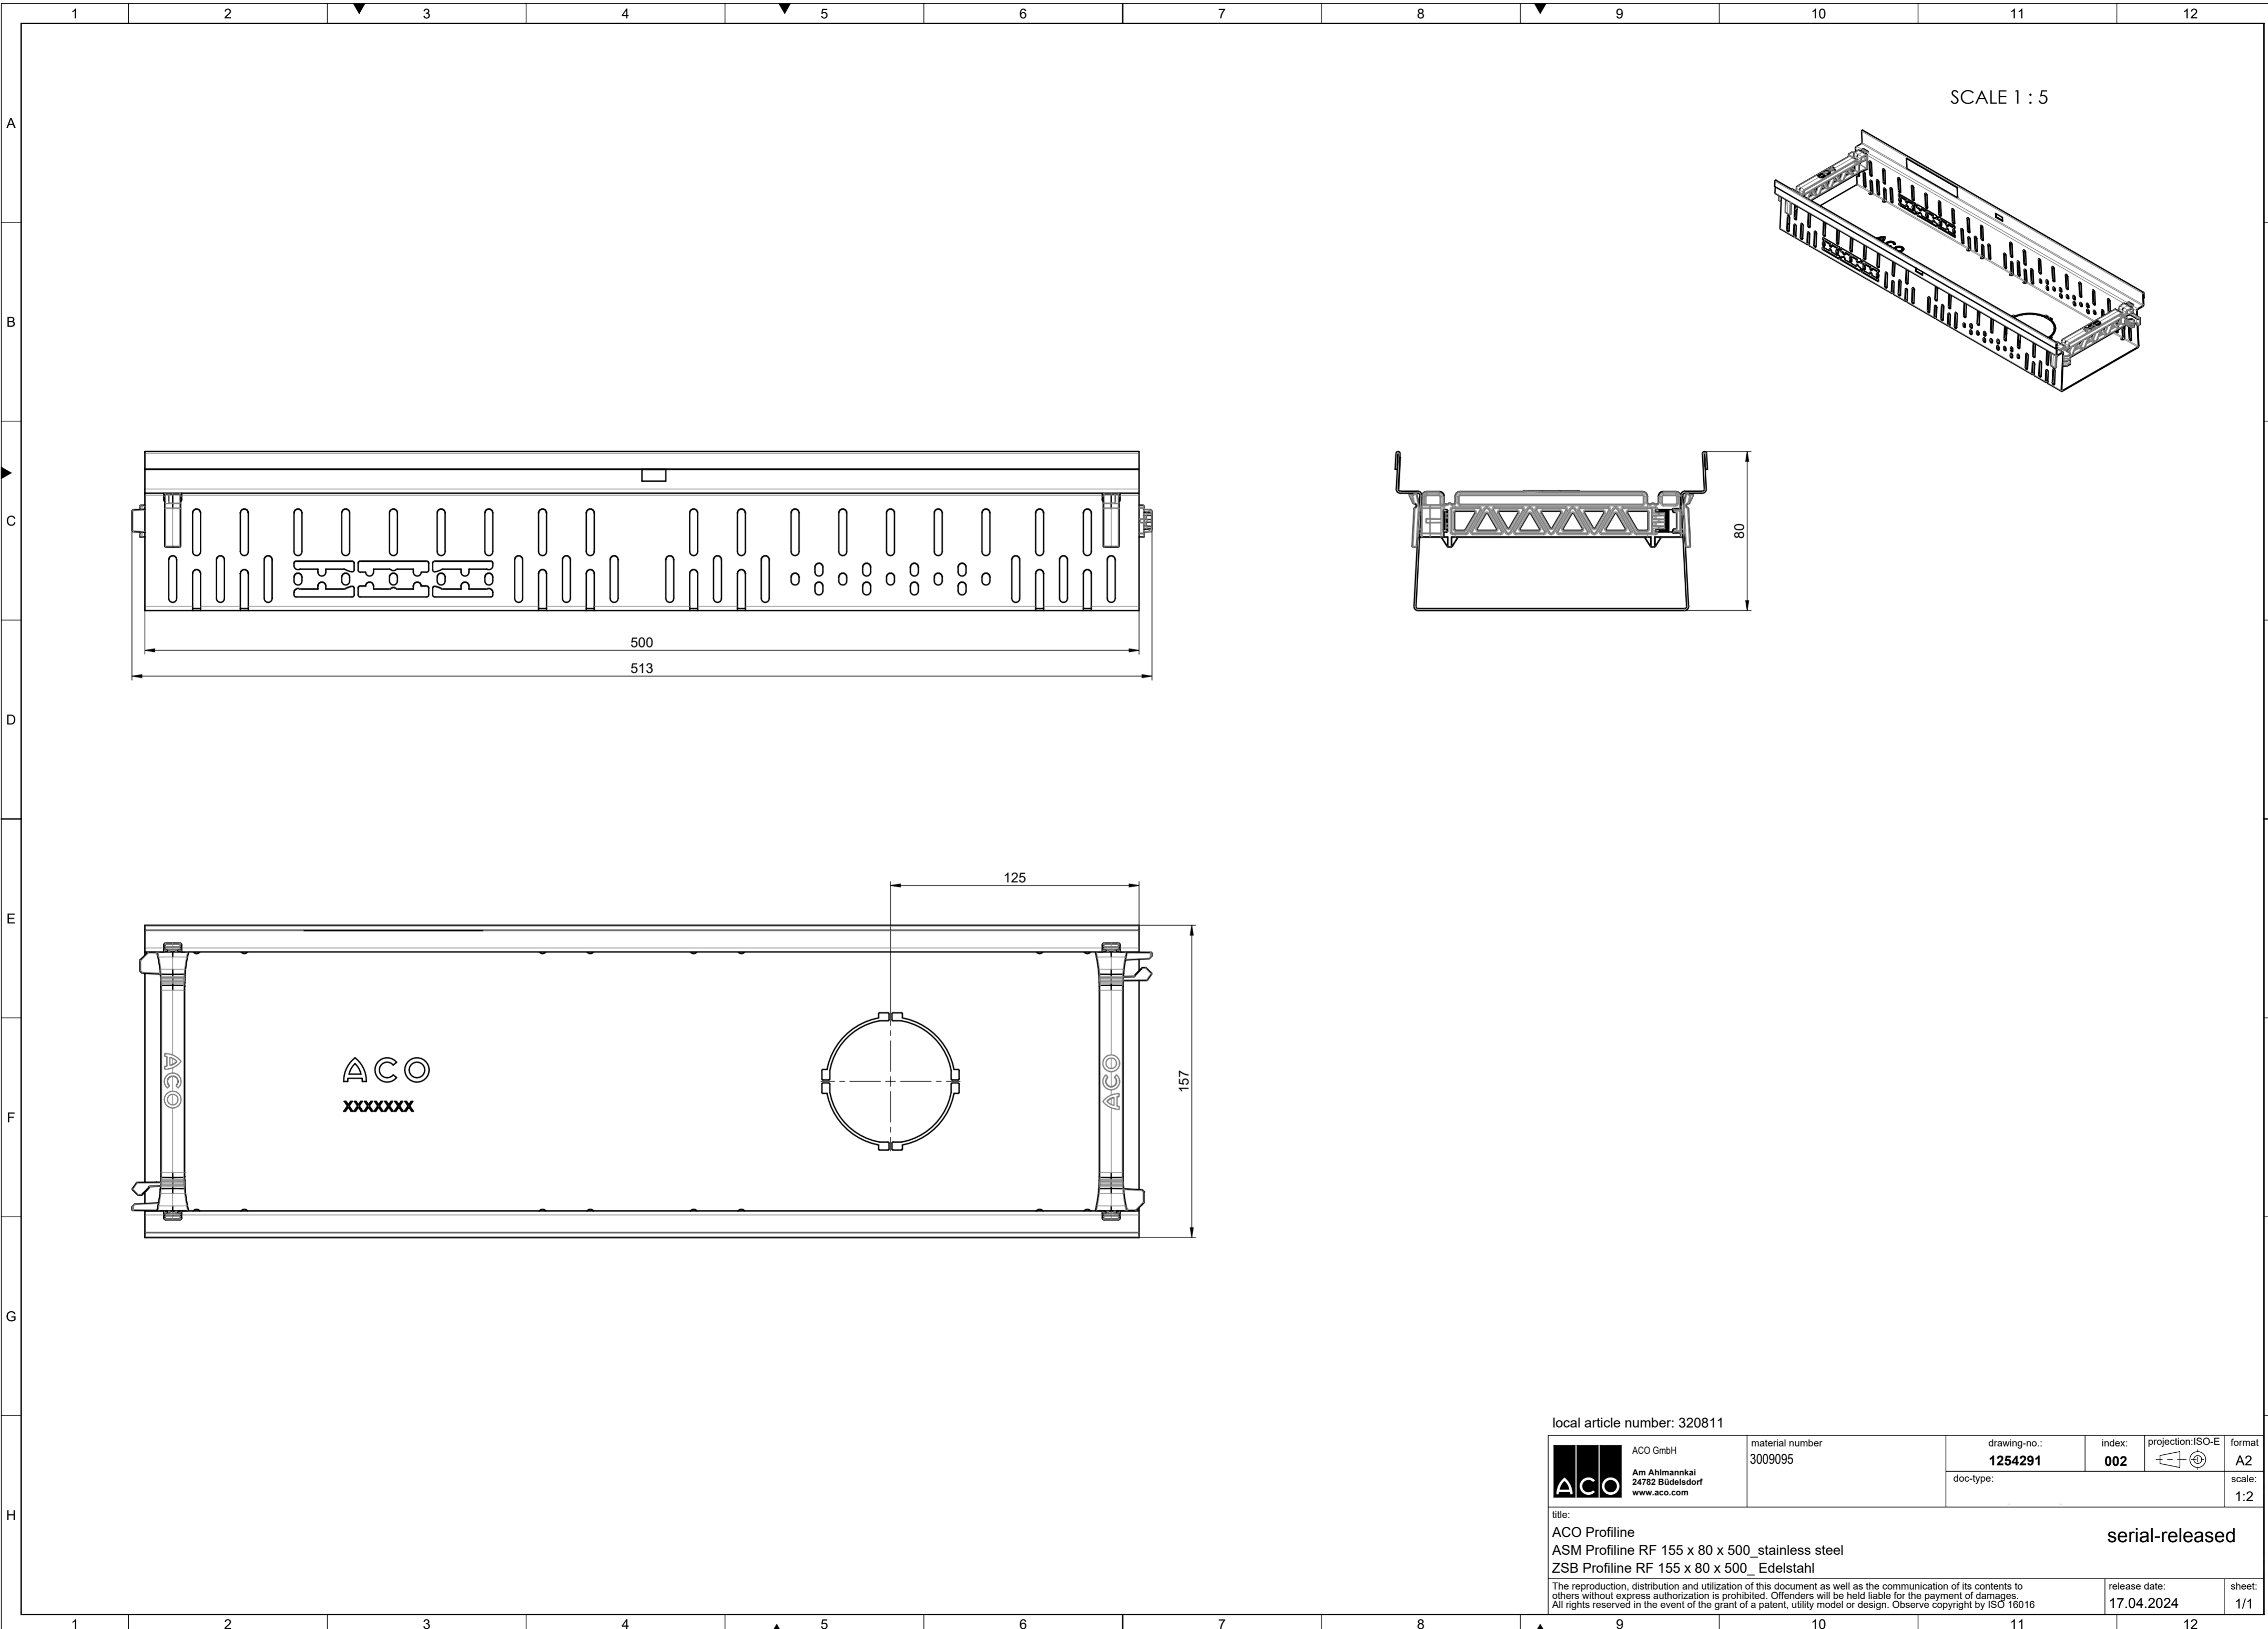

SCALE 1 : 5

500
513

80

125

157

ACO
XXXXXX

local article number: 320811

ACO GmbH Am Ahlmannkai 24782 Büdelsdorf www.aco.com	material number 3009095	drawing-no.: 1254291	index: 002	projection: ISO-E 	format A2	
		doc-type:			scale: 1:2	

title:
ACO Profiline
ASM Profiline RF 155 x 80 x 500_stainless steel
ZSB Profiline RF 155 x 80 x 500_Edelstahl

serial-released

release date:
17.04.2024

sheet:
1/1