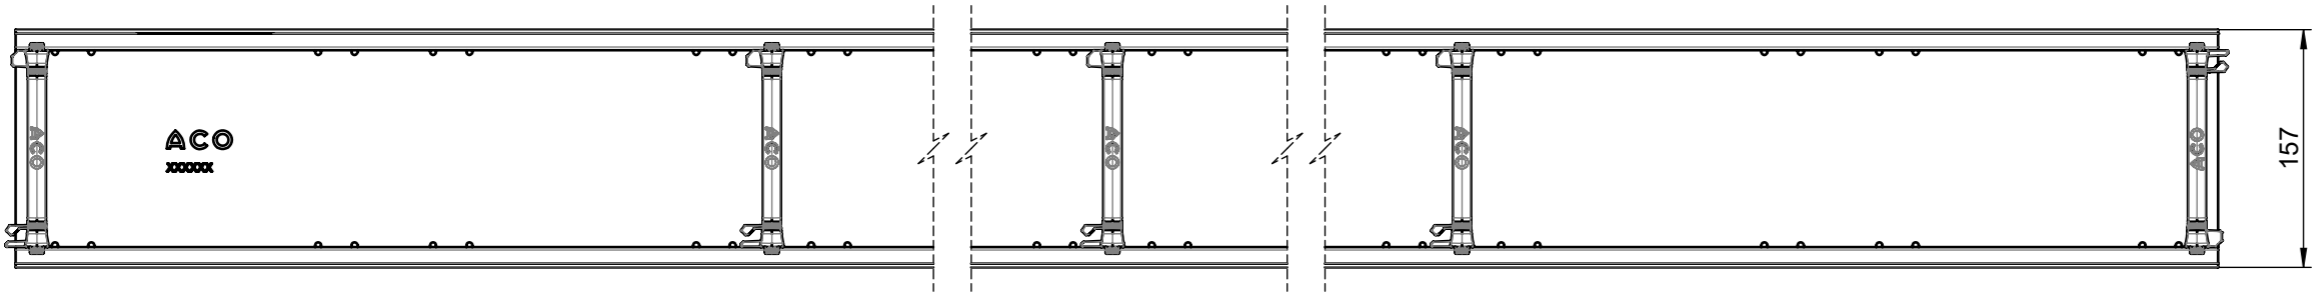

material number: 300045
local article number: 320722

ACO Hochbau Vertrieb GmbH 24755 Rendsburg, Postfach 320 Tel. +49 4331 354-410 Fax. +49 4331 354-360 www.aco-hochbau.de	drawing-no.: 1097273-M	index: 003	documenttype: marketing drw.	
	created by: Isigel	reviewed by: mwandkowski	projection: ISO-E 	scale: 1:5
title: ACO Profiline ASM Profiline RF 155 x 50 x 2000_ stainless steel ZSB Profiline RF 155 x 50 x 2000_ Edelstahl			serial-released	
The reproduction, distribution and utilization of this document as well as the communication of its contents to others without express authorization is prohibited. Offenders will be held liable for the payment of damages. All rights reserved in the event of the grant of a patent, utility model or design. Observe copyright by ISO 16016			release date: 07.04.2021	sheet: 1/1

S:\projekte\2019\001_03_Vertrieb\Z1