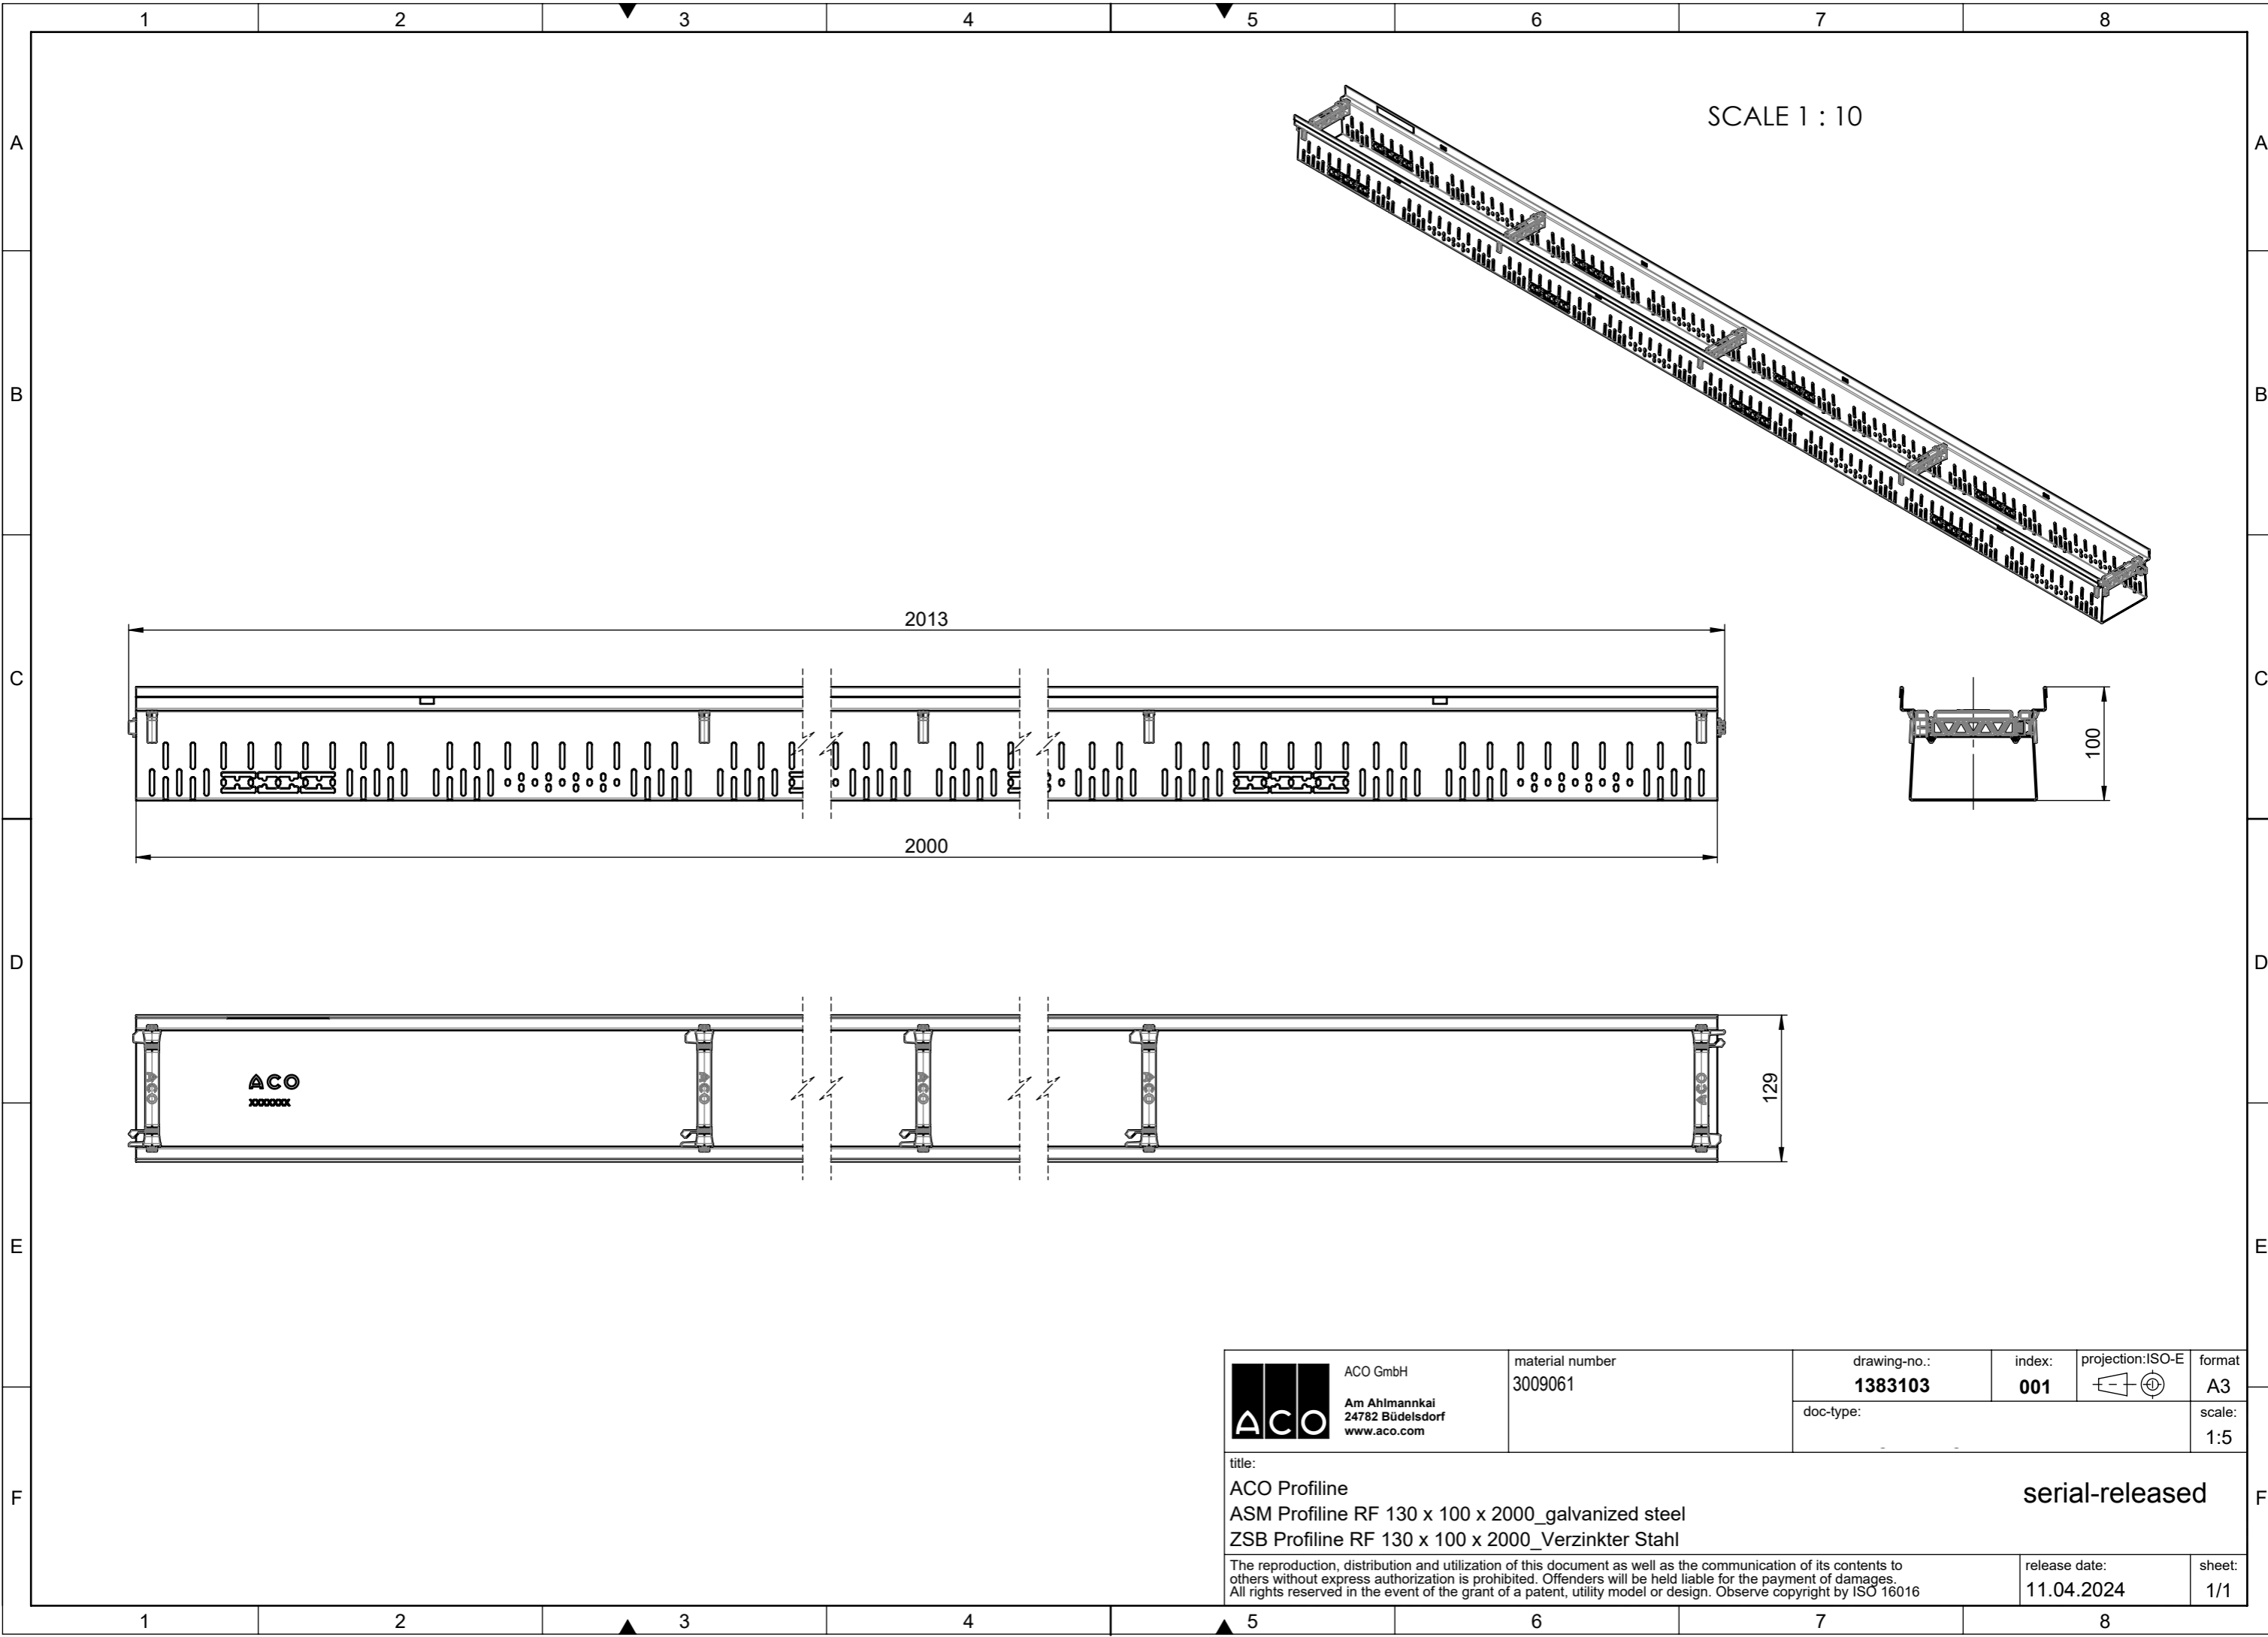

SCALE 1 : 10

2013

2000

100

129

ACO
XXXXXXXX

ACO GmbH
Am Ahlmannkai
24782 Büdelsdorf
www.aco.com

material number
3009061

drawing-no.:
1383103

index:
001

format
A3

doc-type:

scale:
1:5

title:

ACO Proflin
ASM Proflin RF 130 x 100 x 2000_galvanized steel
ZSB Proflin RF 130 x 100 x 2000_Verzinkter Stahl

serial-released

The reproduction, distribution and utilization of this document as well as the communication of its contents to others without express authorization is prohibited. Offenders will be held liable for the payment of damages. All rights reserved in the event of the grant of a patent, utility model or design. Observe copyright by ISO 16016

release date:
11.04.2024

sheet:
1/1