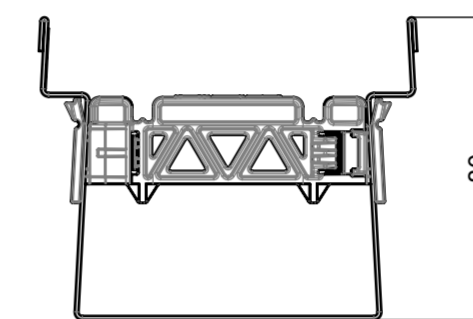

SCALE 1 : 5

local article number: 320791

ACO GmbH Am Ahlmannkai 24782 Búdelsdorf www.aco.com	material number 3009031	drawing-no.: 1251189	index: 002	projection: ISO-E 	format A2	
		doc-type:			scale: 1:2	

title:
ACO Profiline
ASM Profiline RF 100 x 80 x 500_galvanized steel
ZSB Profiline RF 100 x 80 x 500_Verzinkter Stahl

serial-released