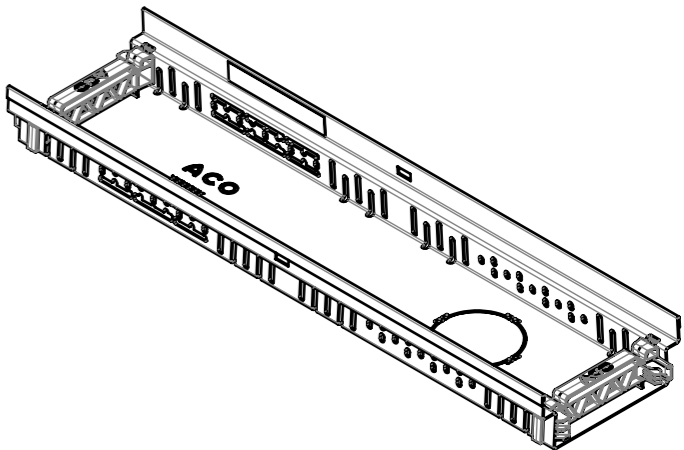

material number: 3000043
local article number: 320720

ACO Hochbau
Vertrieb GmbH
24755 Rendsburg, Postfach 320
Tel. +49 4331 354-410
Fax. +49 4331 354-360
www.aco-hochbau.de

created by:
Isigel

drawing-no.:
1097251-M

reviewed by:
mwandkowski

index:
003

documenttype:
marketing drw.

projection:ISO-E scale:
1:2

title:
ACO Profiline
ASM Profiline RF 130 x 50 x 500_ stainless steel
ZSB Profiline RF 130 x 50 x 500_ Edelstahl

serial-released

The reproduction, distribution and utilization of this document as well as the communication of its contents to others without express authorization is prohibited. Offenders will be held liable for the payment of damages. All rights reserved in the event of the grant of a patent, utility model or design. Observe copyright by ISO 16016

release date:
07.04.2021

sheet:
1/1