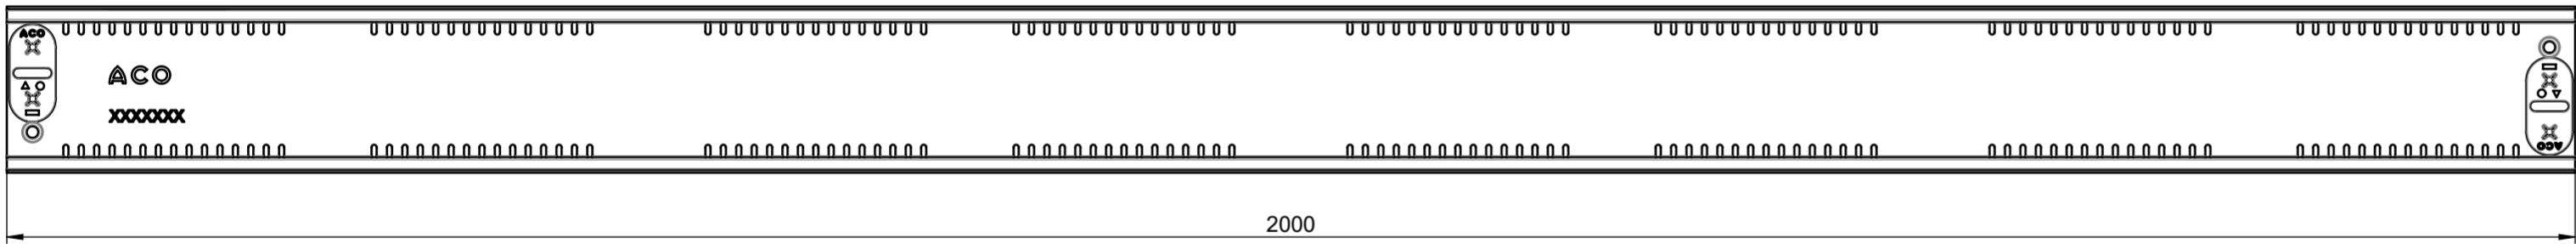

SCALE 1 : 10

ACO GmbH Am Ahlmannkai 24782 Büdelsdorf www.aco.com	material number 3009077	drawing-no.: 1395612	index: 001	projection: ISO-E 	format A2
	doc-type:				scale: 1:5
title: ACO Profiline ASM channel fixed with plastic connector 130 x 30 x 2000, Stainless steel ZB Rinne fixe mit Kunststoffverbinder, 130 x 30 x 2000, Edelstahl					serial-released release date: 11.04.2024
The reproduction, distribution and utilization of this document as well as the communication of its contents to others without express authorization is prohibited. Offenders will be held liable for the payment of damages. All rights reserved in the event of the grant of a patent, utility model or design. Observe copyright by ISO 16016					sheet: 1/1