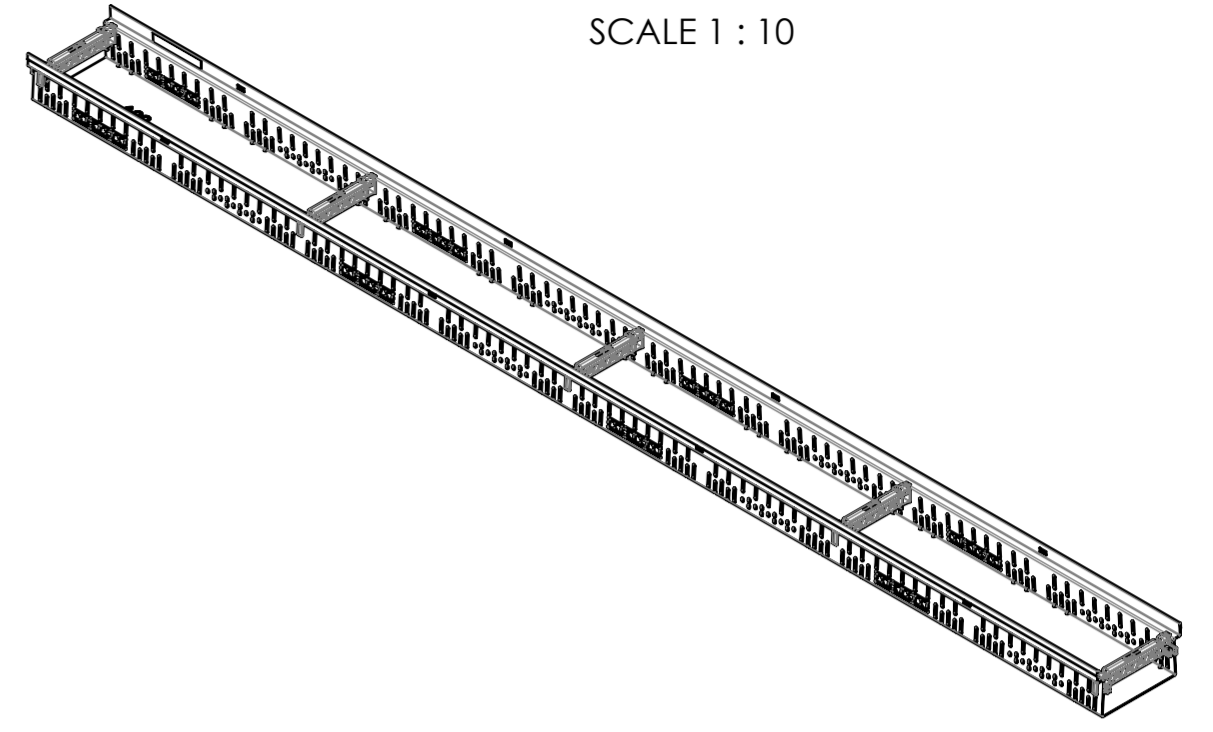

1 2 3 4 5 6 7 8 9 10 11 12

A
B
C
D
E
F
G
H

local article number: 320797

ACO GmbH Am Ahlmannkai 24782 Büdelsdorf www.aco.com	material number 3009037	drawing-no.: 1261473	index: 003	projection: ISO-E 	format A2
	doc-type:				scale: 1:5

title:
ACO Profiline
ASM Profiline RF 155 x 80 x 2000_ galvanized steel
ZSB Profiline RF 155 x 80 x 2000_Verzinkter Stahl

serial-released

1 2 3 4 5 6 7 8 9 10 11 12