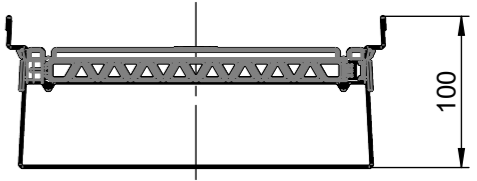

ACO GmbH Am Ahlmannkai 24782 Büdelsdorf www.aco.com	material number 3009073	drawing-no.: 1383091	index: 001	projection: ISO-E 	format A3	
		doc-type:			scale: 1:5	
title: ACO Profiline ASM Profiline RF 250 x 100 x 2000_galvanized steel ZSB Profiline RF 250 x 100 x 2000_Verzinkter Stahl					serial-released	
The reproduction, distribution and utilization of this document as well as the communication of its contents to others without express authorization is prohibited. Offenders will be held liable for the payment of damages. All rights reserved in the event of the grant of a patent, utility model or design. Observe copyright by ISO 16016				release date: 11.04.2024	sheet: 1/1