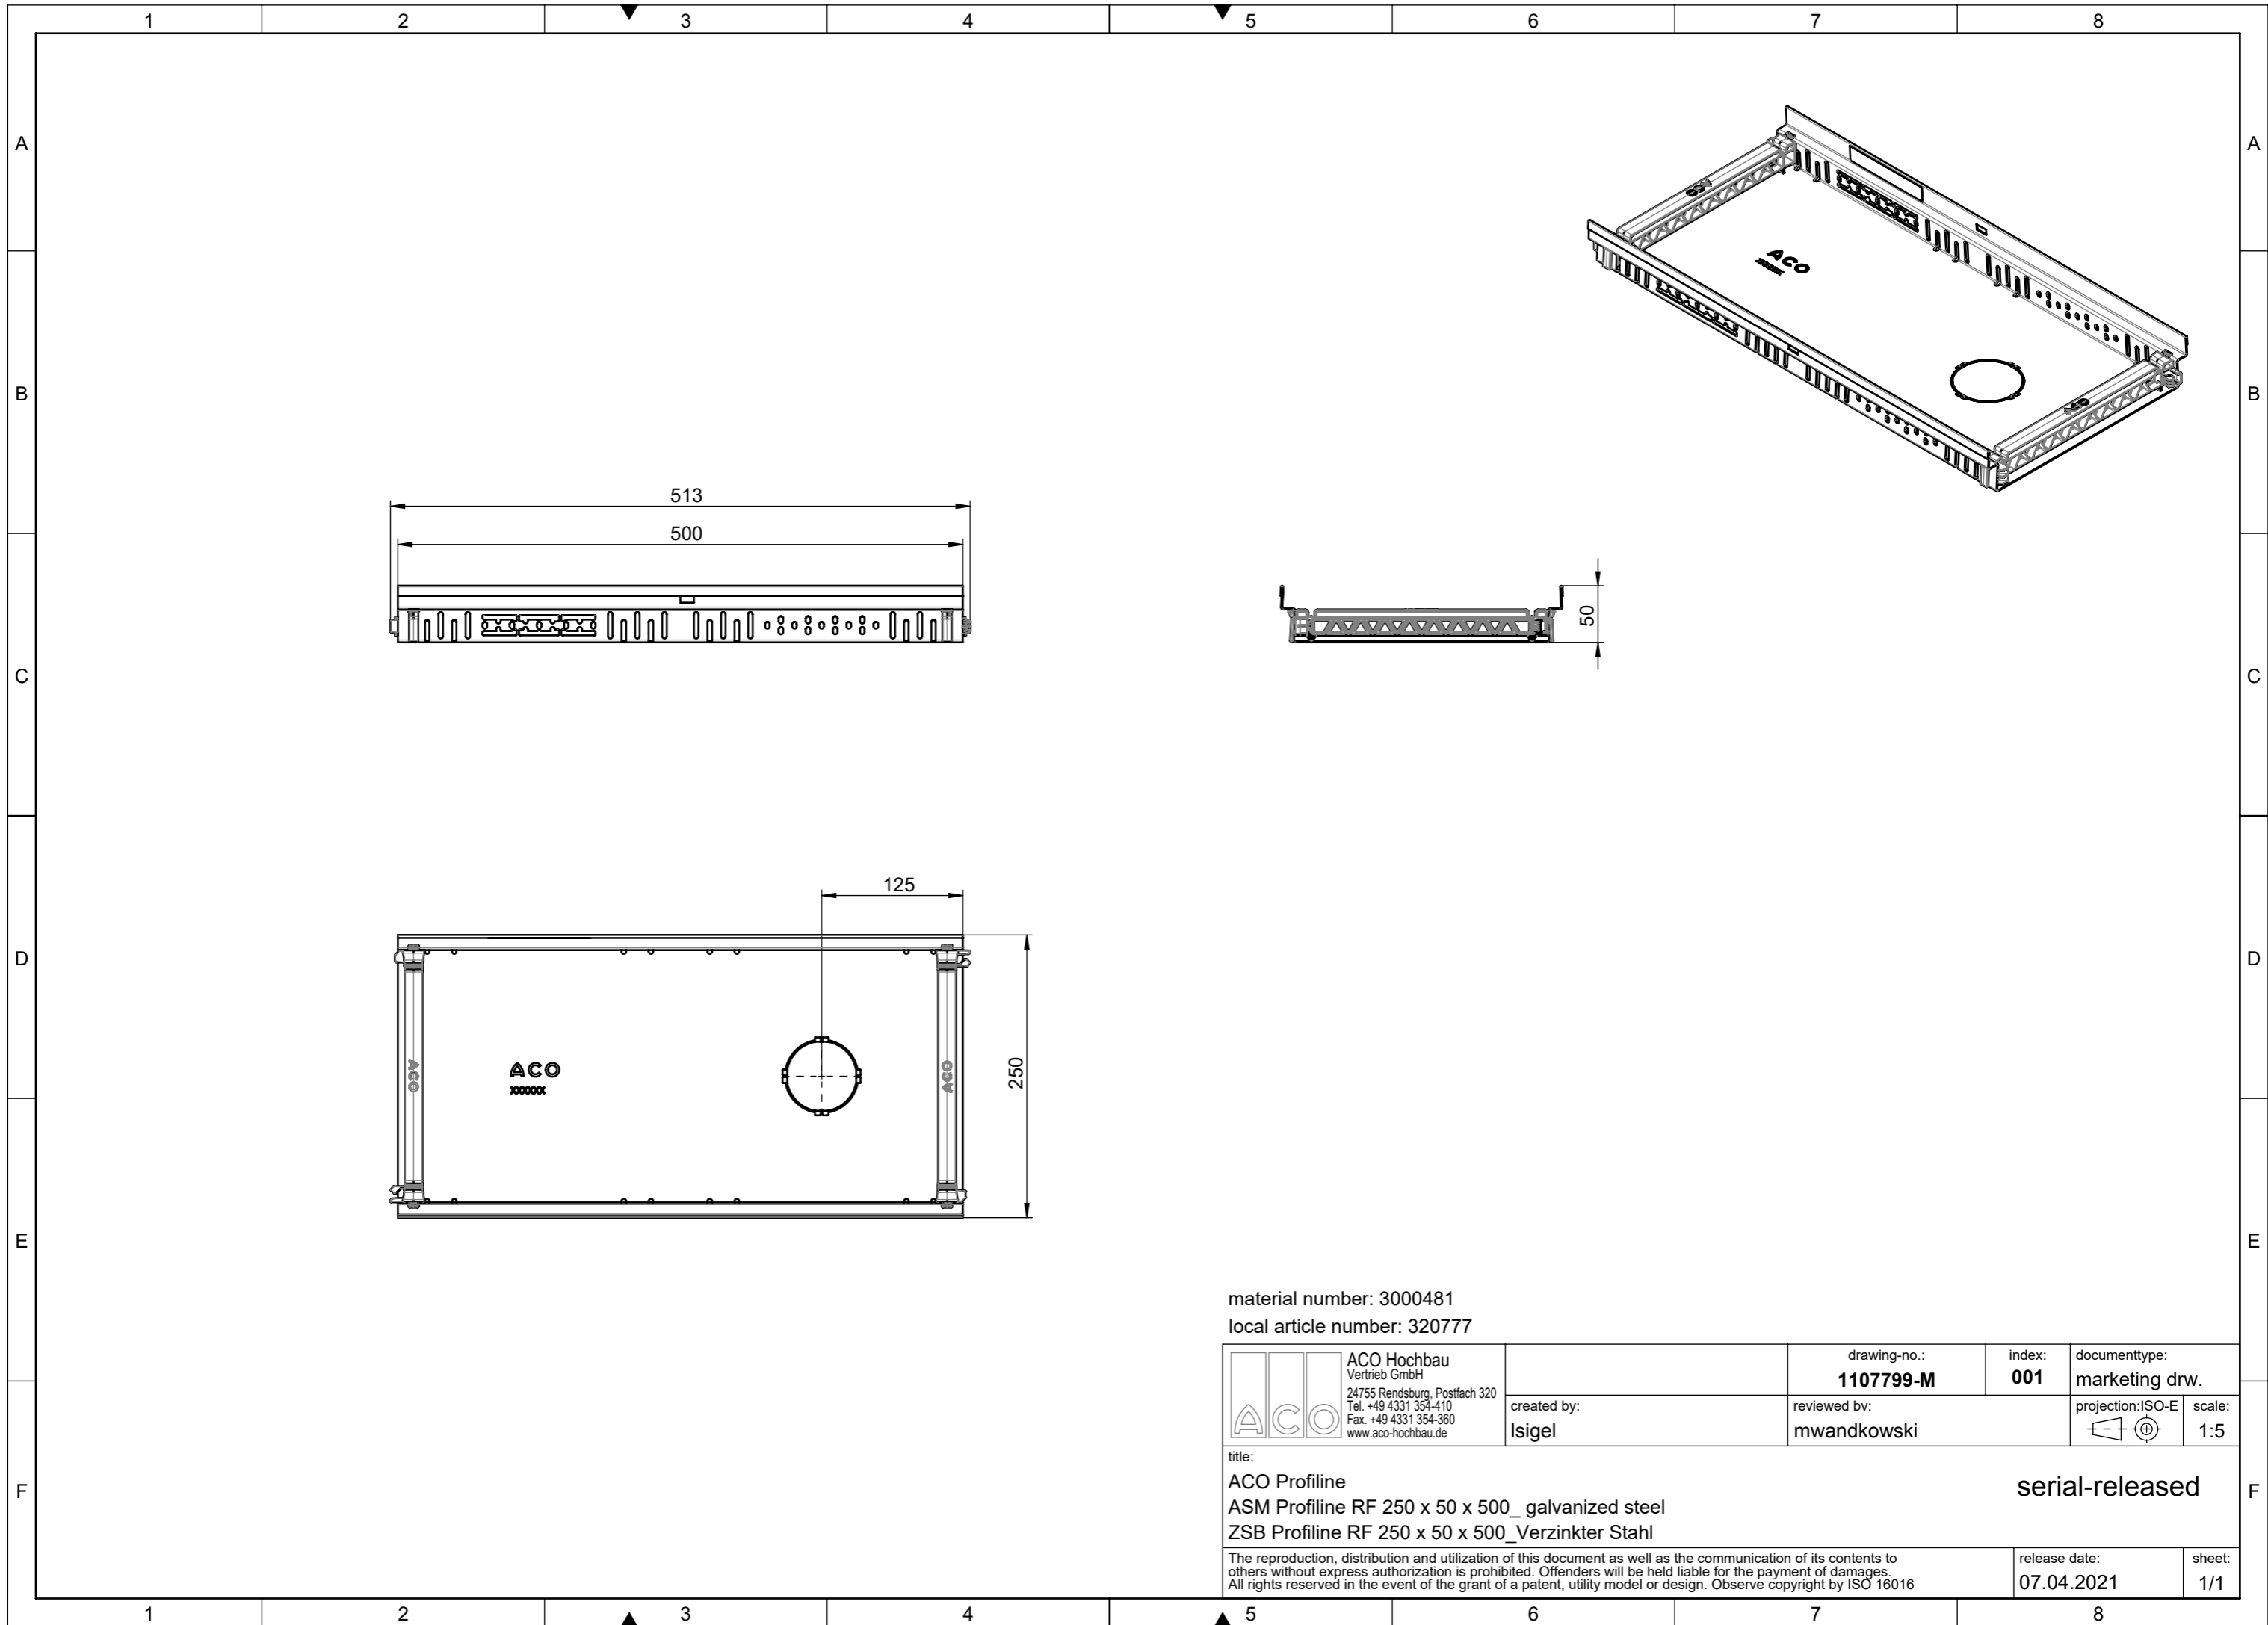

SCALE 1 : 10

100

2000
2013

200

ACO

 ACO GmbH Am Ahlmannkai 24782 Büdelsdorf www.aco.com	material number 3009069	drawing-no.: 1383085	index: 001	projection:ISO-E 	format A3
	doc-type:				scale: 1:5
title: ACO Profiline ASM Profiline RF 200 x 100 x 2000_galvanized steel ZSB Profiline RF 200 x 100 x 2000_Verzinkter Stahl					serial-released
The reproduction, distribution and utilization of this document as well as the communication of its contents to others without express authorization is prohibited. Offenders will be held liable for the payment of damages. All rights reserved in the event of the grant of a patent, utility model or design. Observe copyright by ISO 16016				release date: 11.04.2024	sheet: 1/1