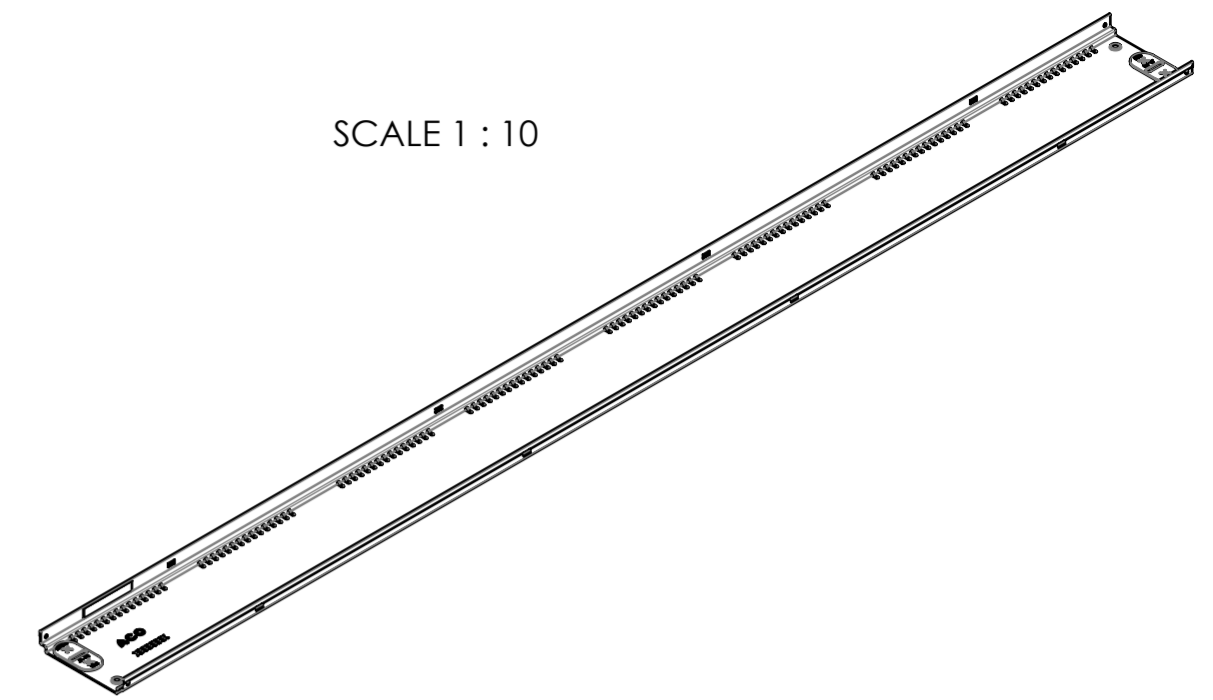

1 2 3 4 5 6 7 8 9 10 11 12

A
B
C
D
E
F
G
H

SCALE 1 : 10

ACO GmbH Am Ahlmannkai 24782 Büdelsdorf www.aco.com	material number 3009015	drawing-no.: 1395617	index: 001	projection: ISO-E 	format A2
	doc-type:				scale: 1:5

title:
ACO Profiline
ASM channel fixed with plastic connector 155 x 30 x 2000, Galvanized steel
ZB Rinne fixe mit Kunststoffverbinder, 155 x 30 x 2000, Verzinkter Stahl

serial-released

The reproduction, distribution and utilization of this document as well as the communication of its contents to others without express authorization is prohibited. Offenders will be held liable for the payment of damages. All rights reserved in the event of the grant of a patent, utility model or design. Observe copyright by ISO 16016

release date:
11.04.2024

sheet:
1/1

1 2 3 4 5 6 7 8 9 10 11 12