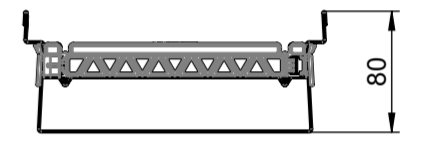

1 2 3 4 5 6 7 8 9 10 11 12

A
B
C
D
E
F
G
H

local article number: 320824

ACO GmbH Am Ahlmannkai 24782 Büdelsdorf www.aco.com	material number 3009097	drawing-no.: 1262463	index: 003	projection: ISO-E 	format A2
	doc-type:				scale: 1:5

title:
ACO Profiline
ASM Profiline RF 200 x 80 x 2000_ stainless steel
ZSB Profiline RF 200 x 80 x 2000_ Edelstahl

serial-released

1 2 3 4 5 6 7 8 9 10 11 12