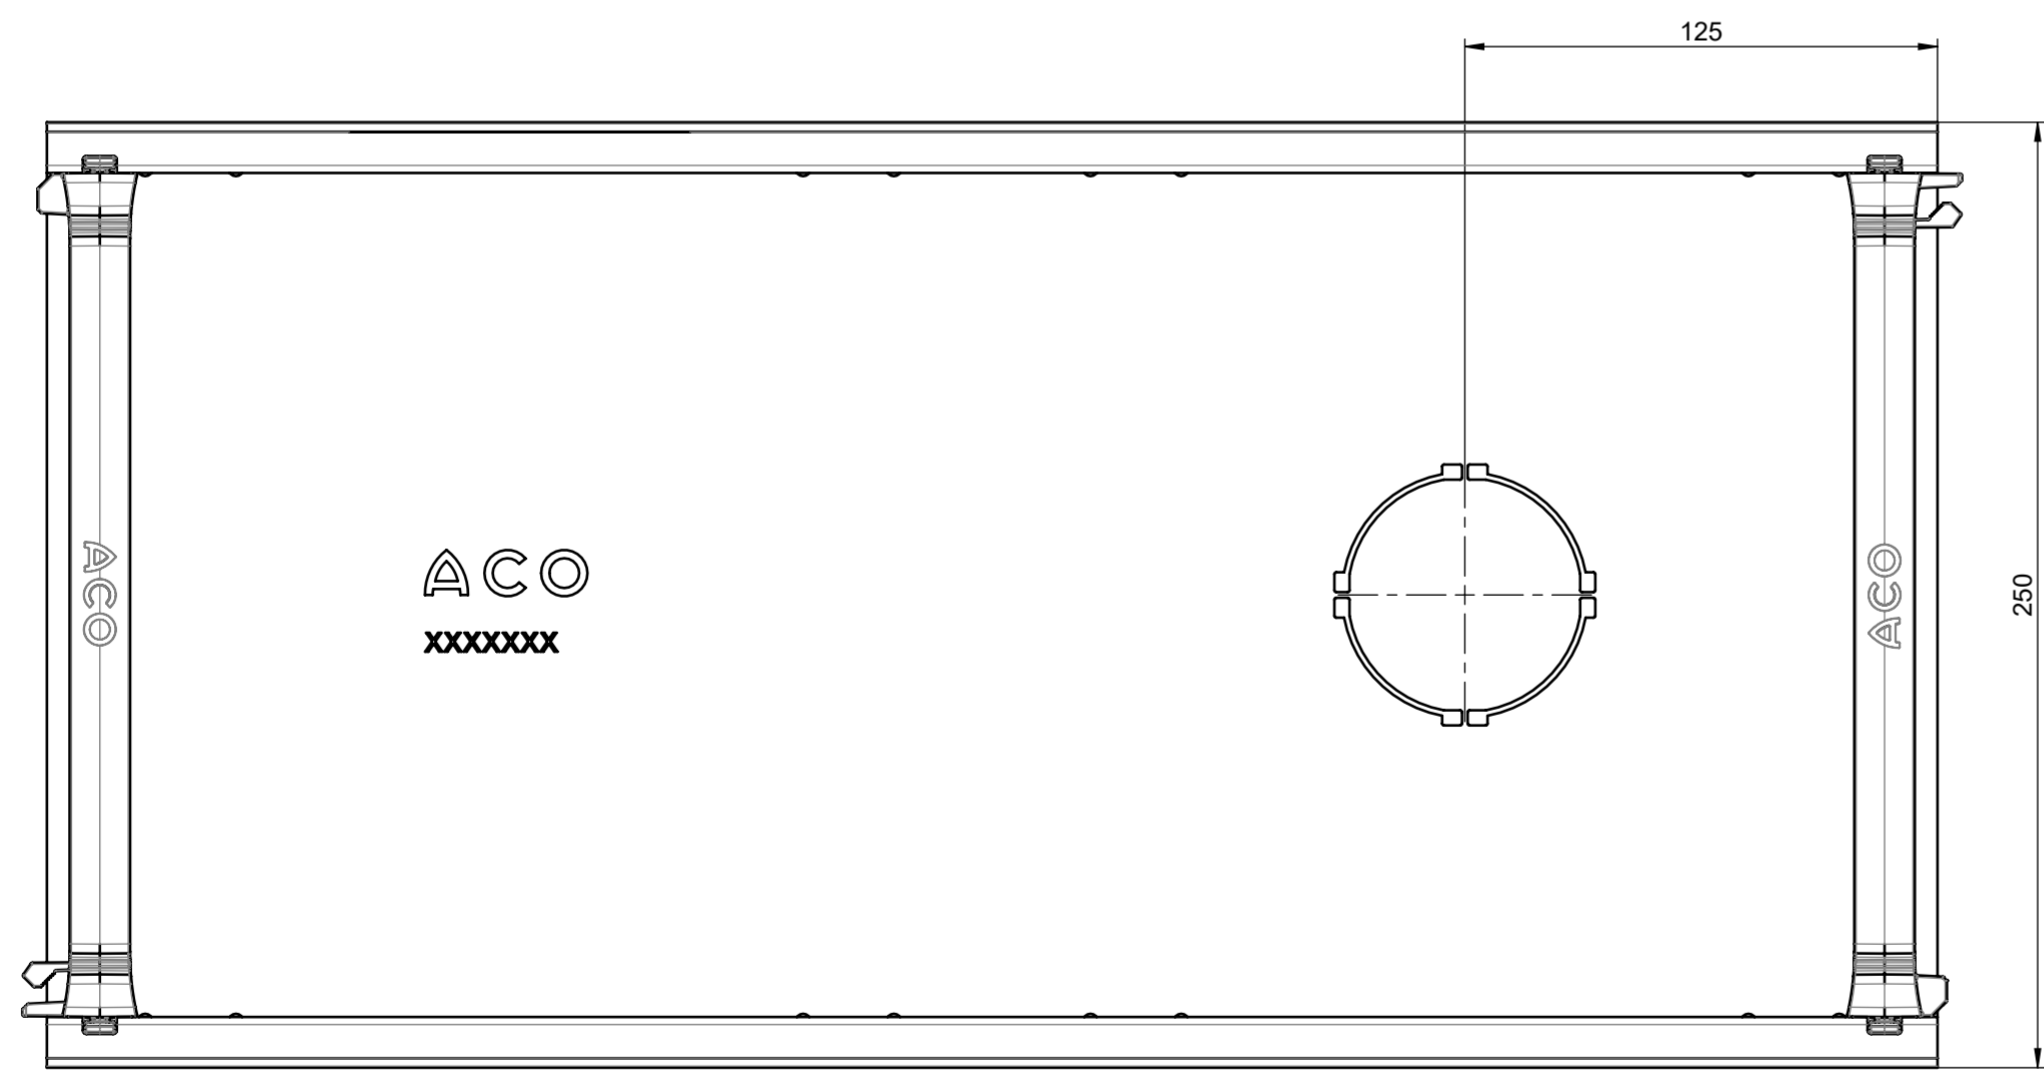

ACO GmbH Am Ahlmannkai 24782 Büdelsdorf www.aco.com	material number 3009047	drawing-no.: 1257016	index: 003	projection: ISO-E 	format A2
		doc-type:	scale: 1:2	serial-released	
title: ACO Profiline ASM Profiline RF 250 x 80 x 500_galvanized steel ZSB Profiline RF 250 x 80 x 500_Verzinkter Stahl		release date: 17.04.2024	sheet: 1/1		
The reproduction, distribution and utilization of this document as well as the communication of its contents to others without express authorization is prohibited. Offenders will be held liable for the payment of damages. All rights reserved in the event of the grant of a patent, utility model or design. Observe copyright by ISO 16016