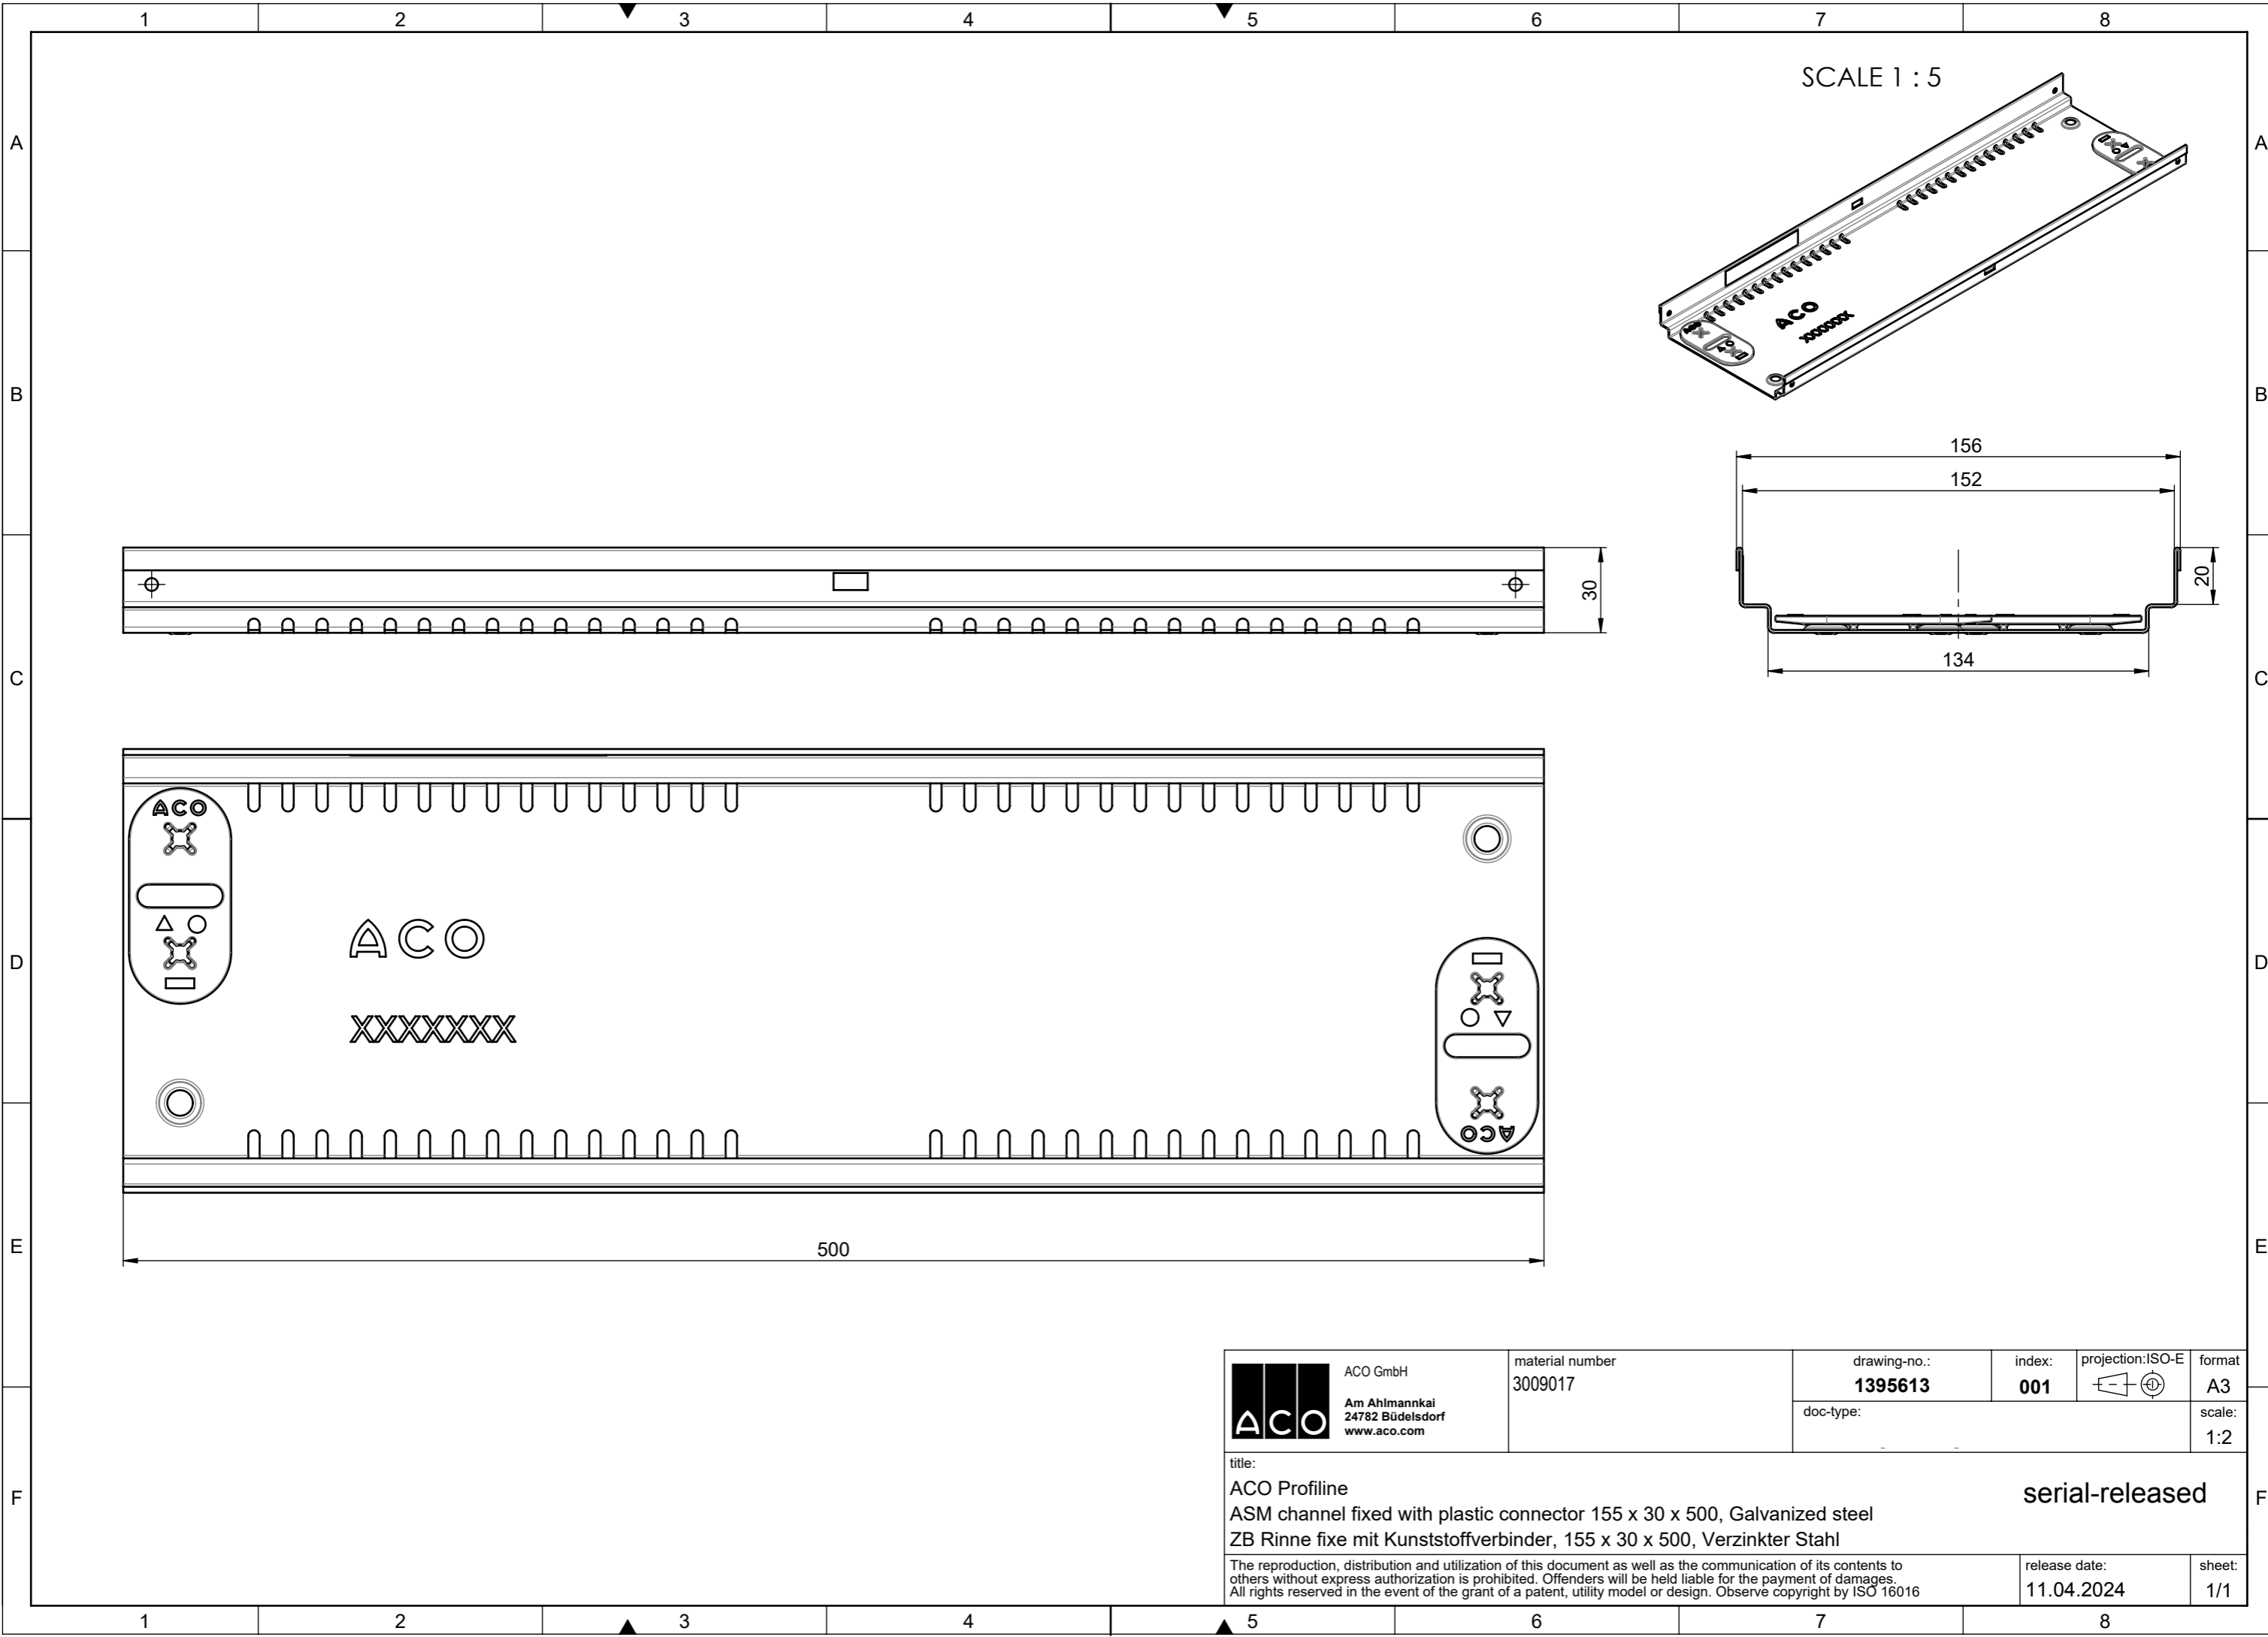

ACO GmbH Am Ahlmannkai 24782 Büdelsdorf www.aco.com	material number 3009017	drawing-no.: 1395613	index: 001	projection: ISO-E 	format A3
	doc-type:				scale: 1:2
title: ACO Proflin ASM channel fixed with plastic connector 155 x 30 x 500, Galvanized steel ZB Rinne fixe mit Kunststoffverbinder, 155 x 30 x 500, Verzinkter Stahl					serial-released
The reproduction, distribution and utilization of this document as well as the communication of its contents to others without express authorization is prohibited. Offenders will be held liable for the payment of damages. All rights reserved in the event of the grant of a patent, utility model or design. Observe copyright by ISO 16016				release date: 11.04.2024	sheet: 1/1