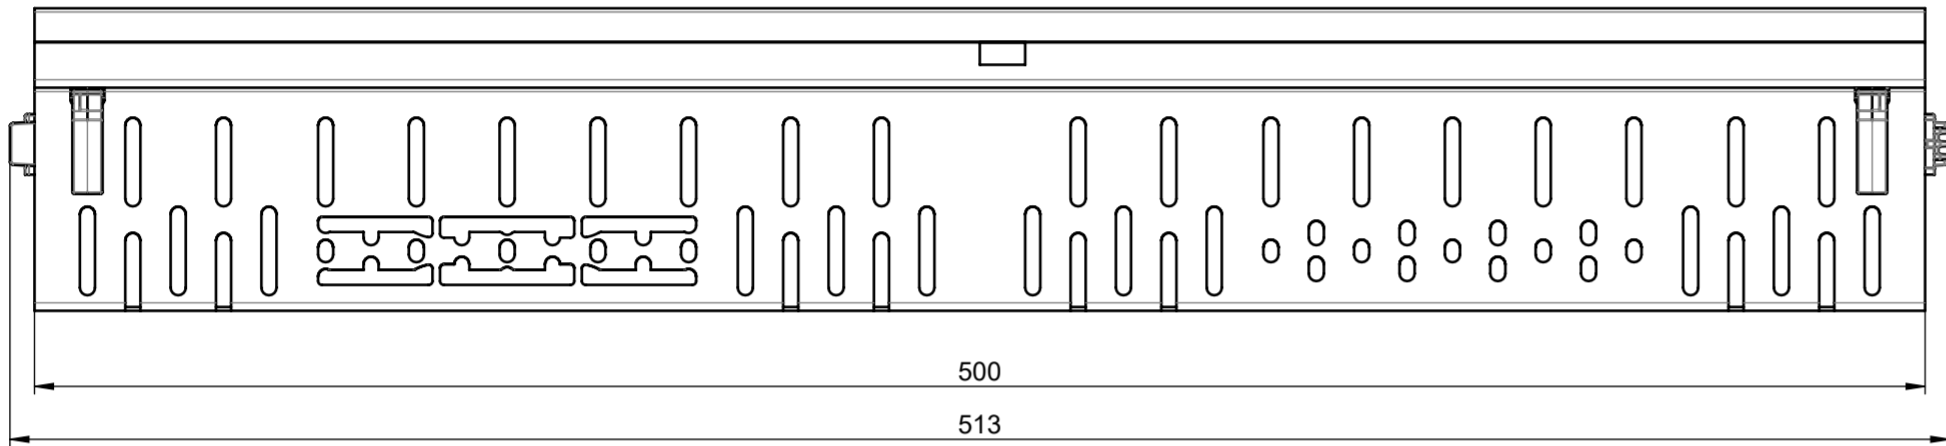

local article number: 320807

ACO GmbH Am Ahlmannkai 24782 Büdelsdorf www.aco.com	material number 3009091	drawing-no.: 1257803	index: 002	projection: ISO-E 	format A2	
		doc-type:			scale: 1:2	

title:
ACO Profiline
ASM Profiline RF 130 x 80 x 500_stainless steel
ZSB Profiline RF 130 x 80 x 500_Edelstahl

serial-released

release date:
17.04.2024

sheet:
1/1