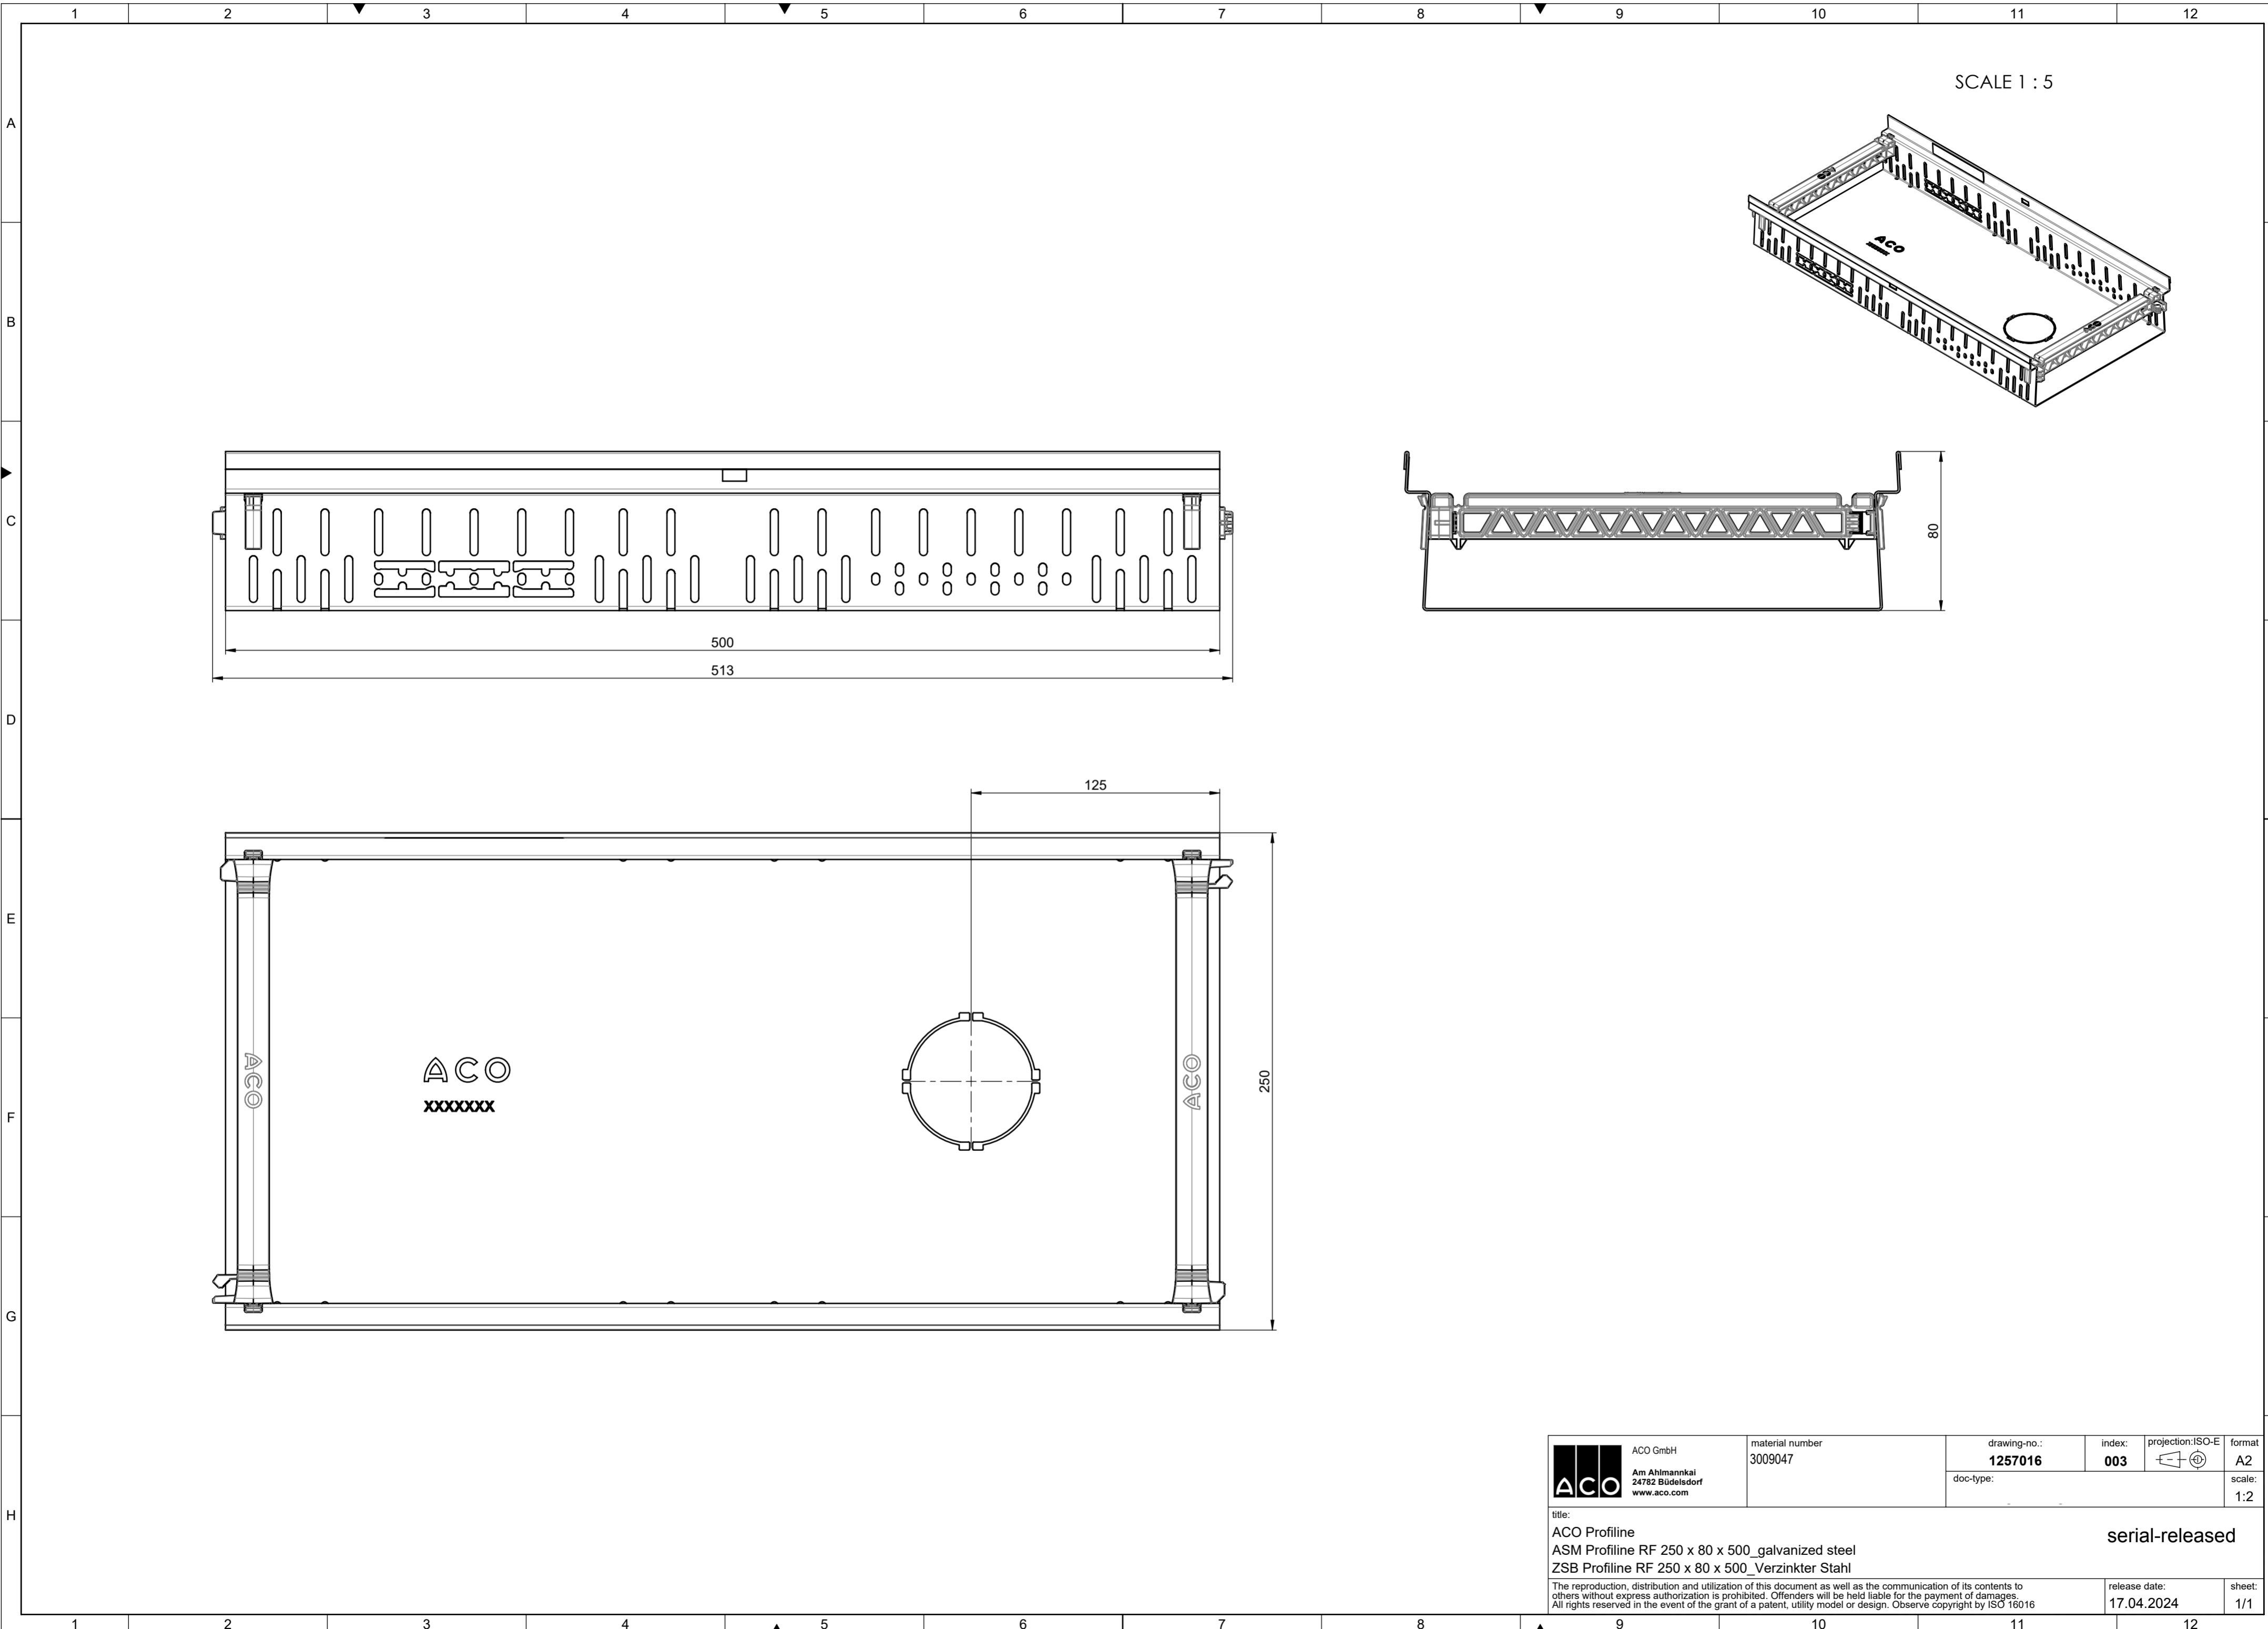

SCALE 1 : 5

ACO GmbH Am Ahlmannkai 24782 Büdelsdorf www.aco.com	material number 3009047	drawing-no.: 1257016	index: 003	projection: ISO-E 	format A2
		doc-type:	scale: 1:2	serial-released	
title: ACO Profiline ASM Profiline RF 250 x 80 x 500_galvanized steel ZSB Profiline RF 250 x 80 x 500_Verzinkter Stahl		release date: 17.04.2024	sheet: 1/1		
The reproduction, distribution and utilization of this document as well as the communication of its contents to others without express authorization is prohibited. Offenders will be held liable for the payment of damages. All rights reserved in the event of the grant of a patent, utility model or design. Observe copyright by ISO 16016