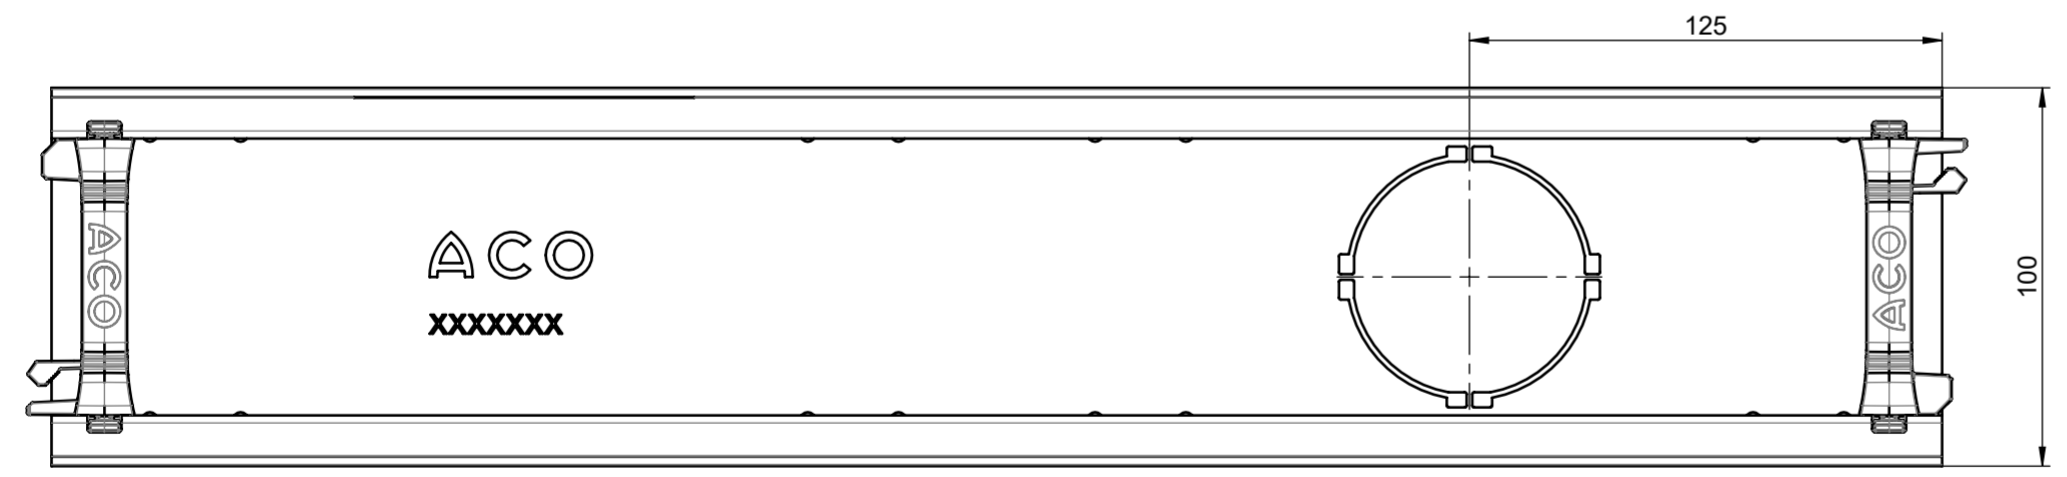

SCALE 1 : 5

local article number: 320803

ACO GmbH Am Ahlmannkai 24782 Büdelsdorf www.aco.com	material number 3009087	drawing-no.: 1254642	index: 002	projection: ISO-E 	format A2	
		doc-type:			scale: 1:2	

title:
ACO Profiline
ASM Profiline RF 100 x 80 x 500_stainless steel
ZSB Profiline RF 100 x 80 x 500_Edelstahl

serial-released

The reproduction, distribution and utilization of this document as well as the communication of its contents to others without express authorization is prohibited. Offenders will be held liable for the payment of damages. All rights reserved in the event of the grant of a patent, utility model or design. Observe copyright by ISO 16016

release date: 17.04.2024   sheet: 1/1