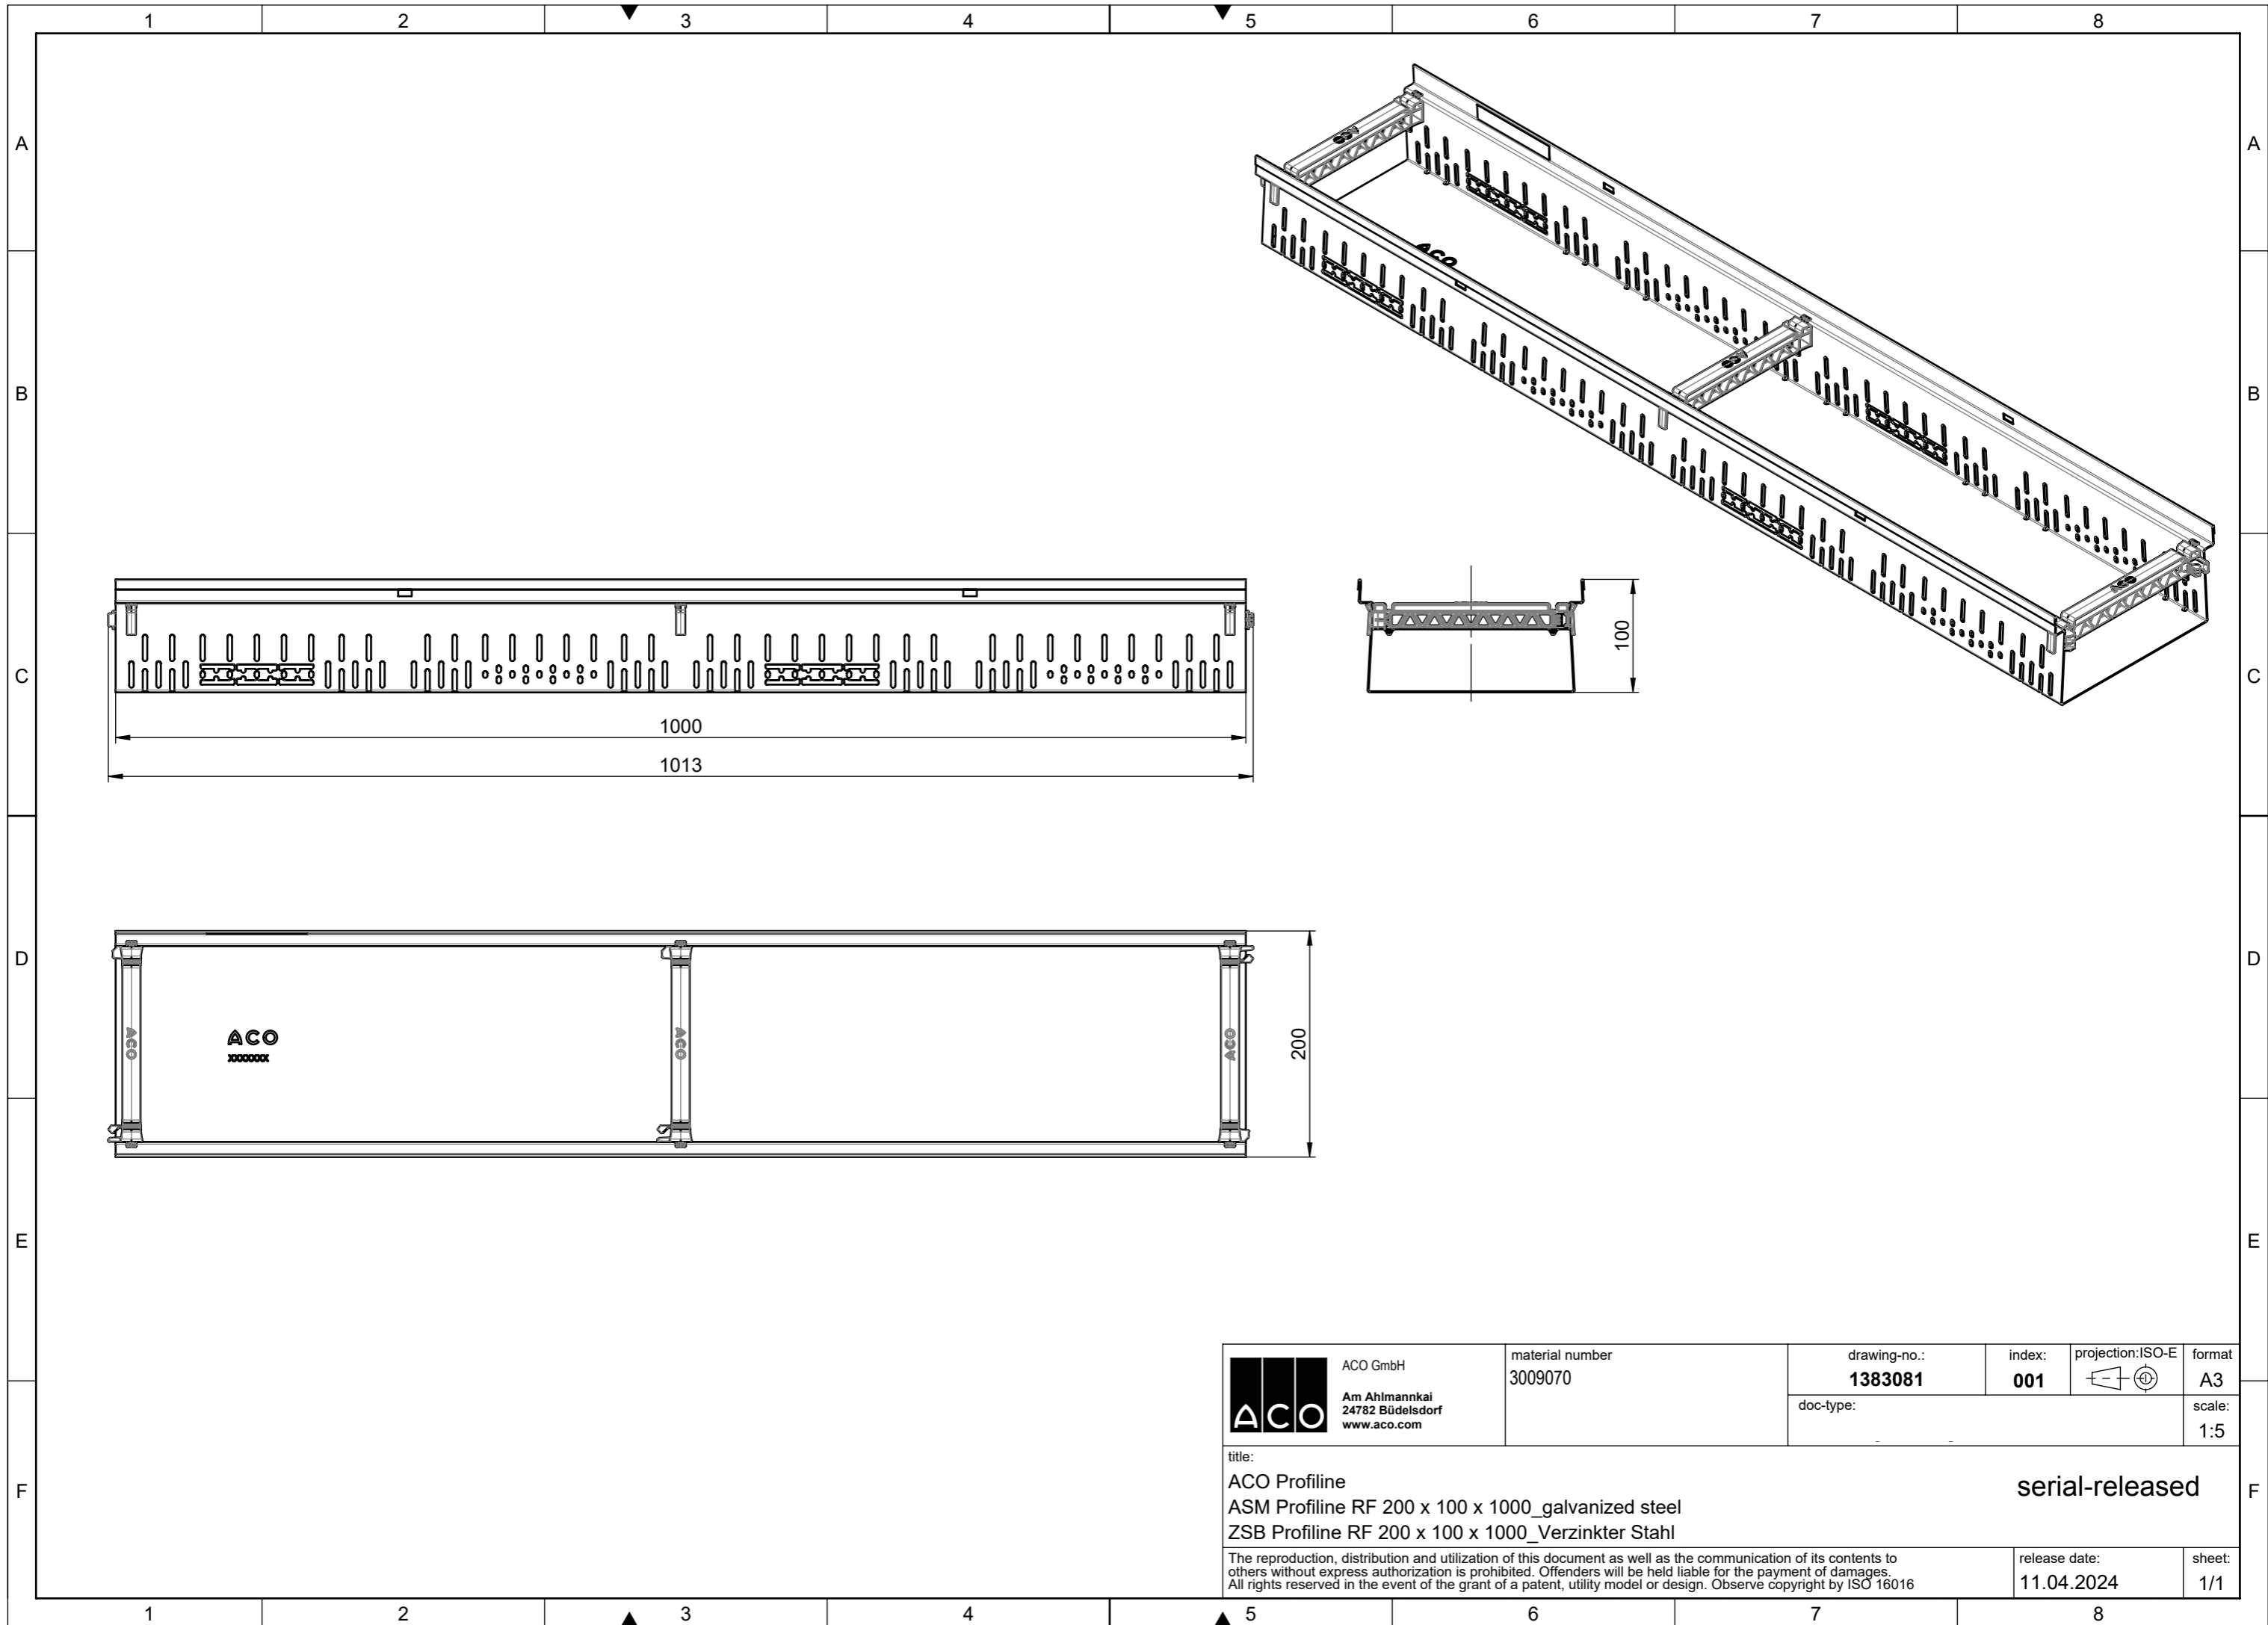

release date:
 17.04.2024

sheet:
 1/1

SCALE 1 : 5

 ACO GmbH Am Ahlmannkai 24782 Büdelsdorf www.aco.com	material number 3009071	drawing-no.: 1383083	index: 001	projection: ISO-E 	format A2
		doc-type:	scale: 1:2	serial-released	
title: ACO Profiline ASM Profiline RF 200 x 100 x 500_galvanized steel ZSB Profiline RF 200 x 100 x 500_Verzinkter Stahl		release date: 11.04.2024	sheet: 1/1		
<small>The reproduction, distribution and utilization of this document as well as the communication of its contents to others without express authorization is prohibited. Offenders will be held liable for the payment of damages. All rights reserved in the event of the grant of a patent, utility model or design. Observe copyright by ISO 16016</small>					