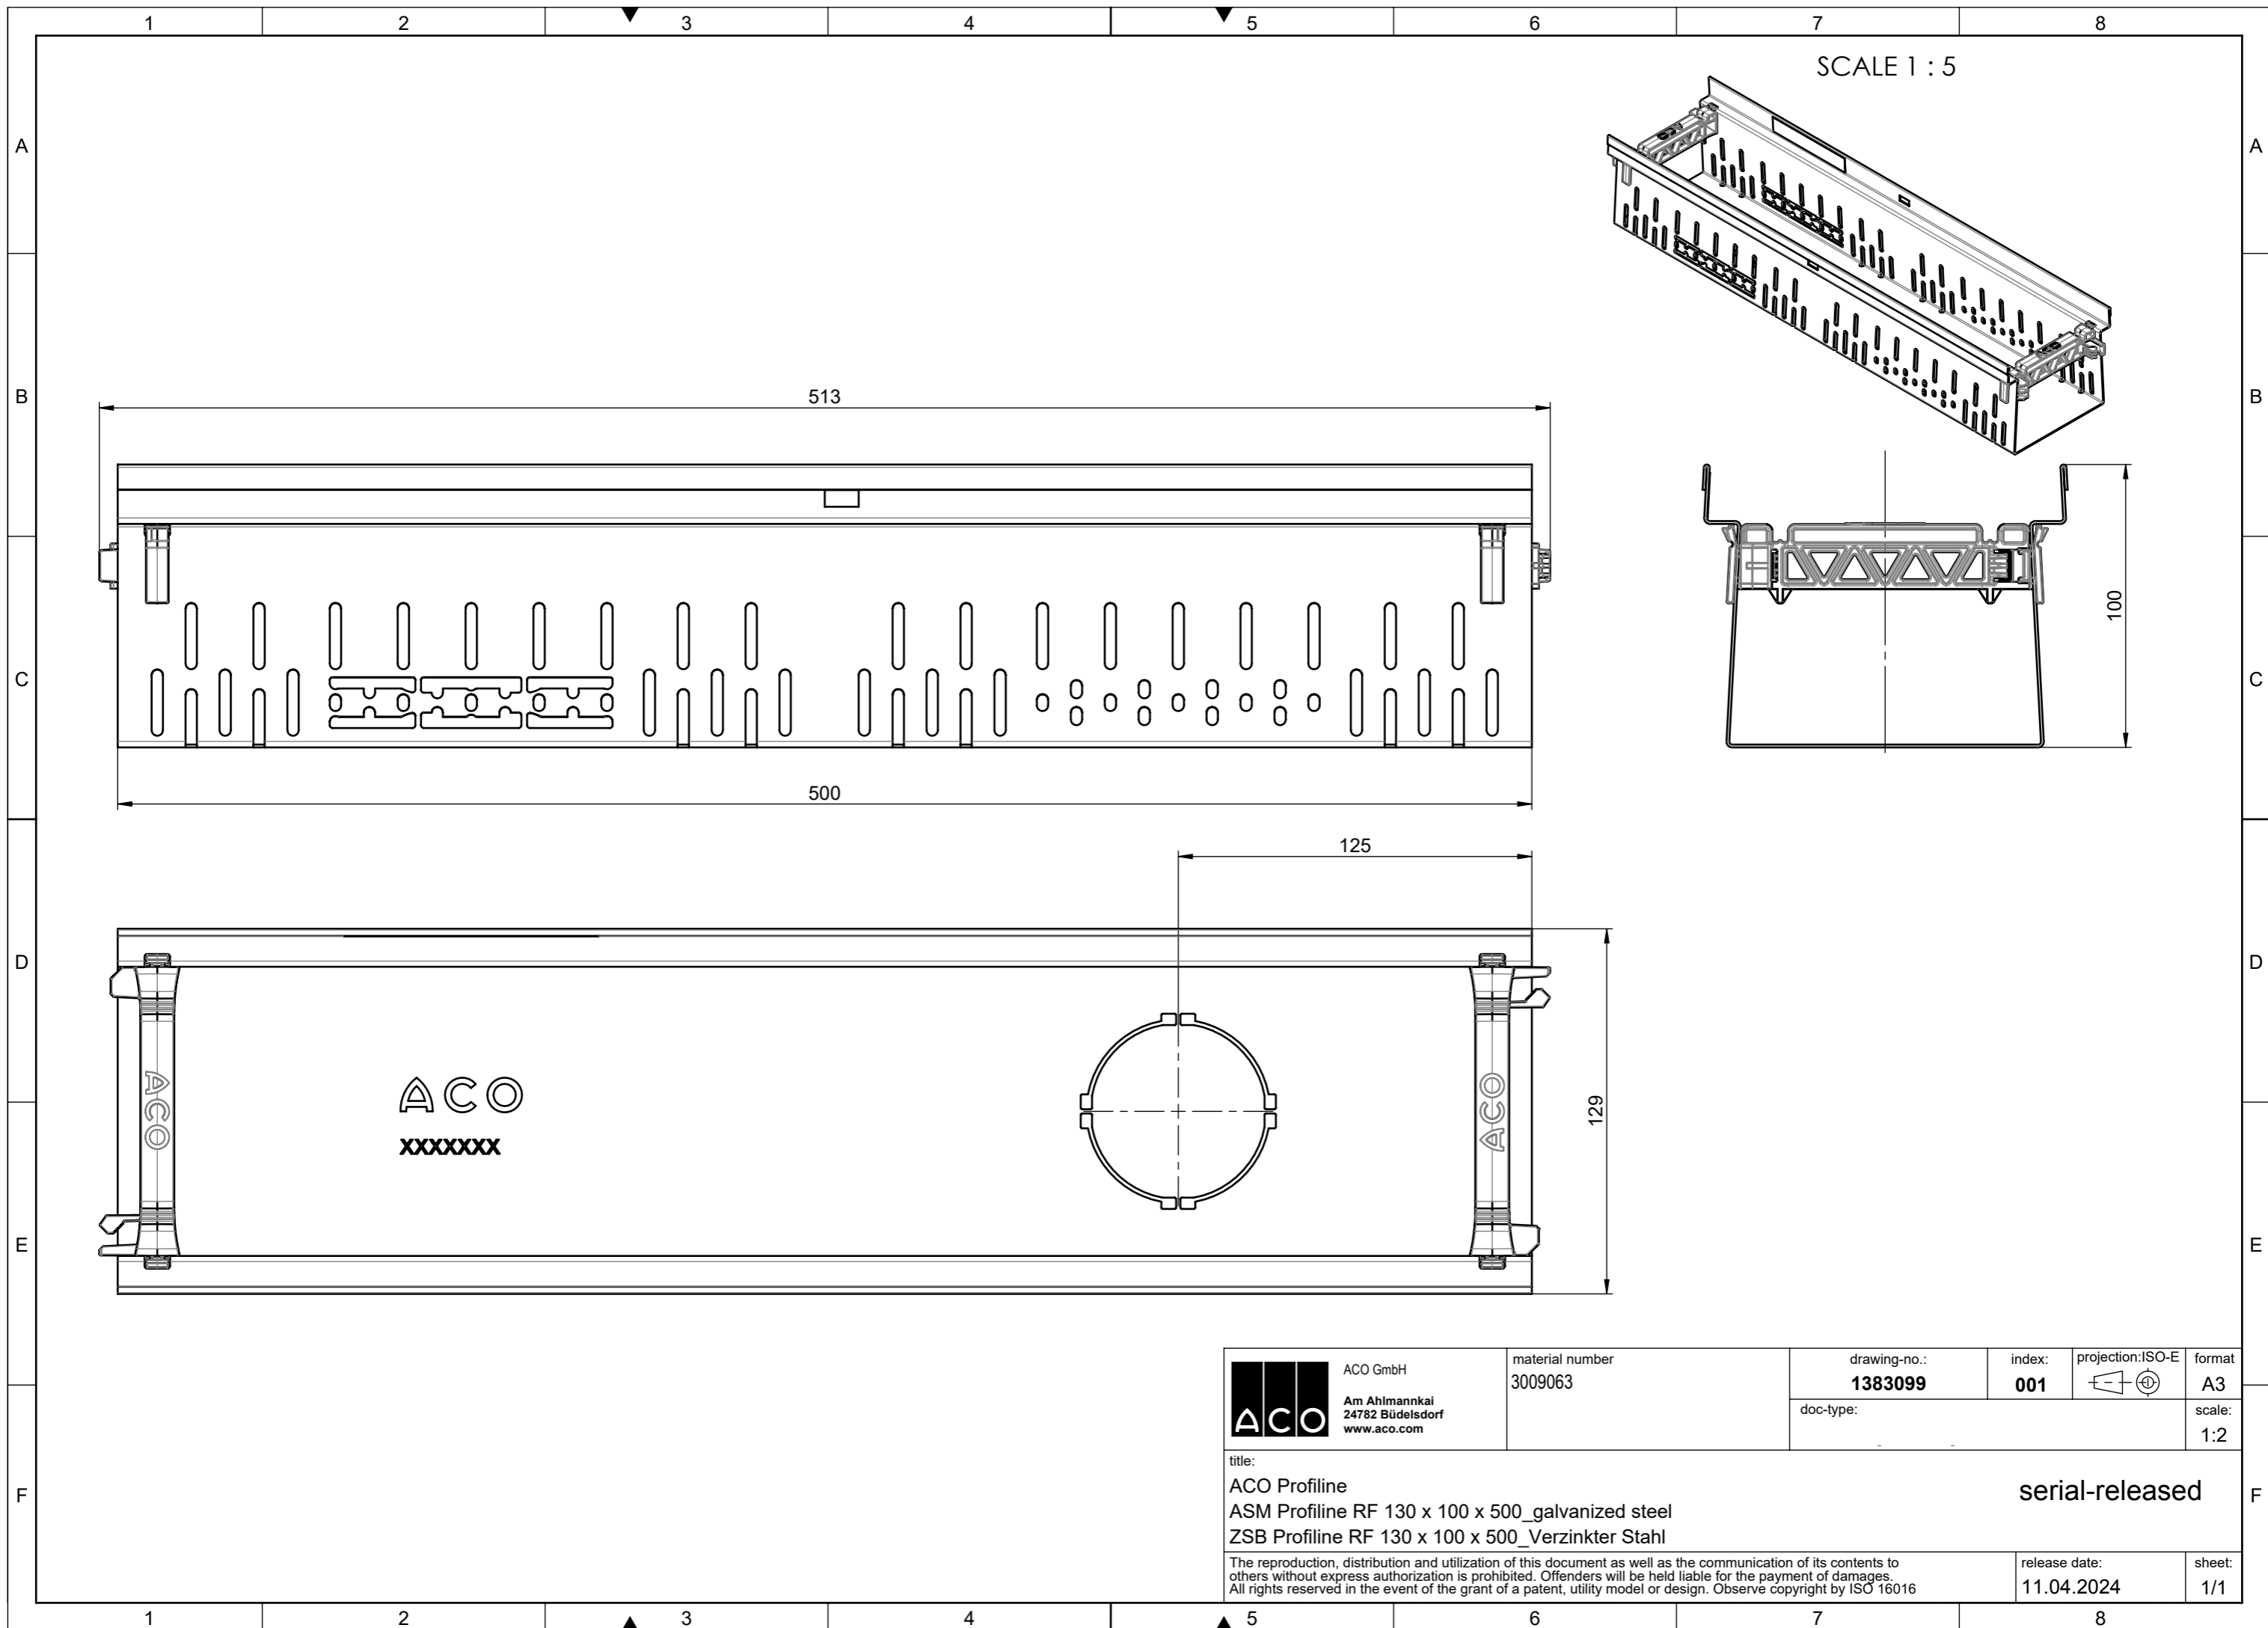

SCALE 1 : 5

513

500

125

129

100

ACO
XXXXXX

ACO GmbH Am Ahlmannkai 24782 Büdelsdorf www.aco.com	material number 3009063	drawing-no.: 1383099	index: 001	projection: ISO-E 	format A3	
		doc-type:			scale: 1:2	
title: ACO Profiline ASM Profiline RF 130 x 100 x 500_galvanized steel ZSB Profiline RF 130 x 100 x 500_Verzinkter Stahl					serial-released	
The reproduction, distribution and utilization of this document as well as the communication of its contents to others without express authorization is prohibited. Offenders will be held liable for the payment of damages. All rights reserved in the event of the grant of a patent, utility model or design. Observe copyright by ISO 16016				release date: 11.04.2024	sheet: 1/1