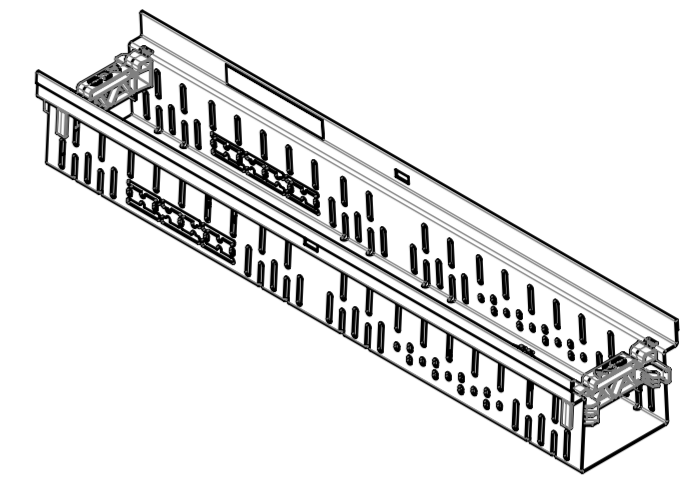

SCALE 1 : 5

local article number: 320803

ACO GmbH Am Ahlmannkai 24782 Büdelsdorf www.aco.com	material number 3009087	drawing-no.: 1254642	index: 002	projection: ISO-E 	format A2	
		doc-type:			scale: 1:2	

title:
ACO Profiline
ASM Profiline RF 100 x 80 x 500_stainless steel
ZSB Profiline RF 100 x 80 x 500_Edelstahl

serial-released

The reproduction, distribution and utilization of this document as well as the communication of its contents to others without express authorization is prohibited. Offenders will be held liable for the payment of damages. All rights reserved in the event of the grant of a patent, utility model or design. Observe copyright by ISO 16016

release date: 17.04.2024   sheet: 1/1