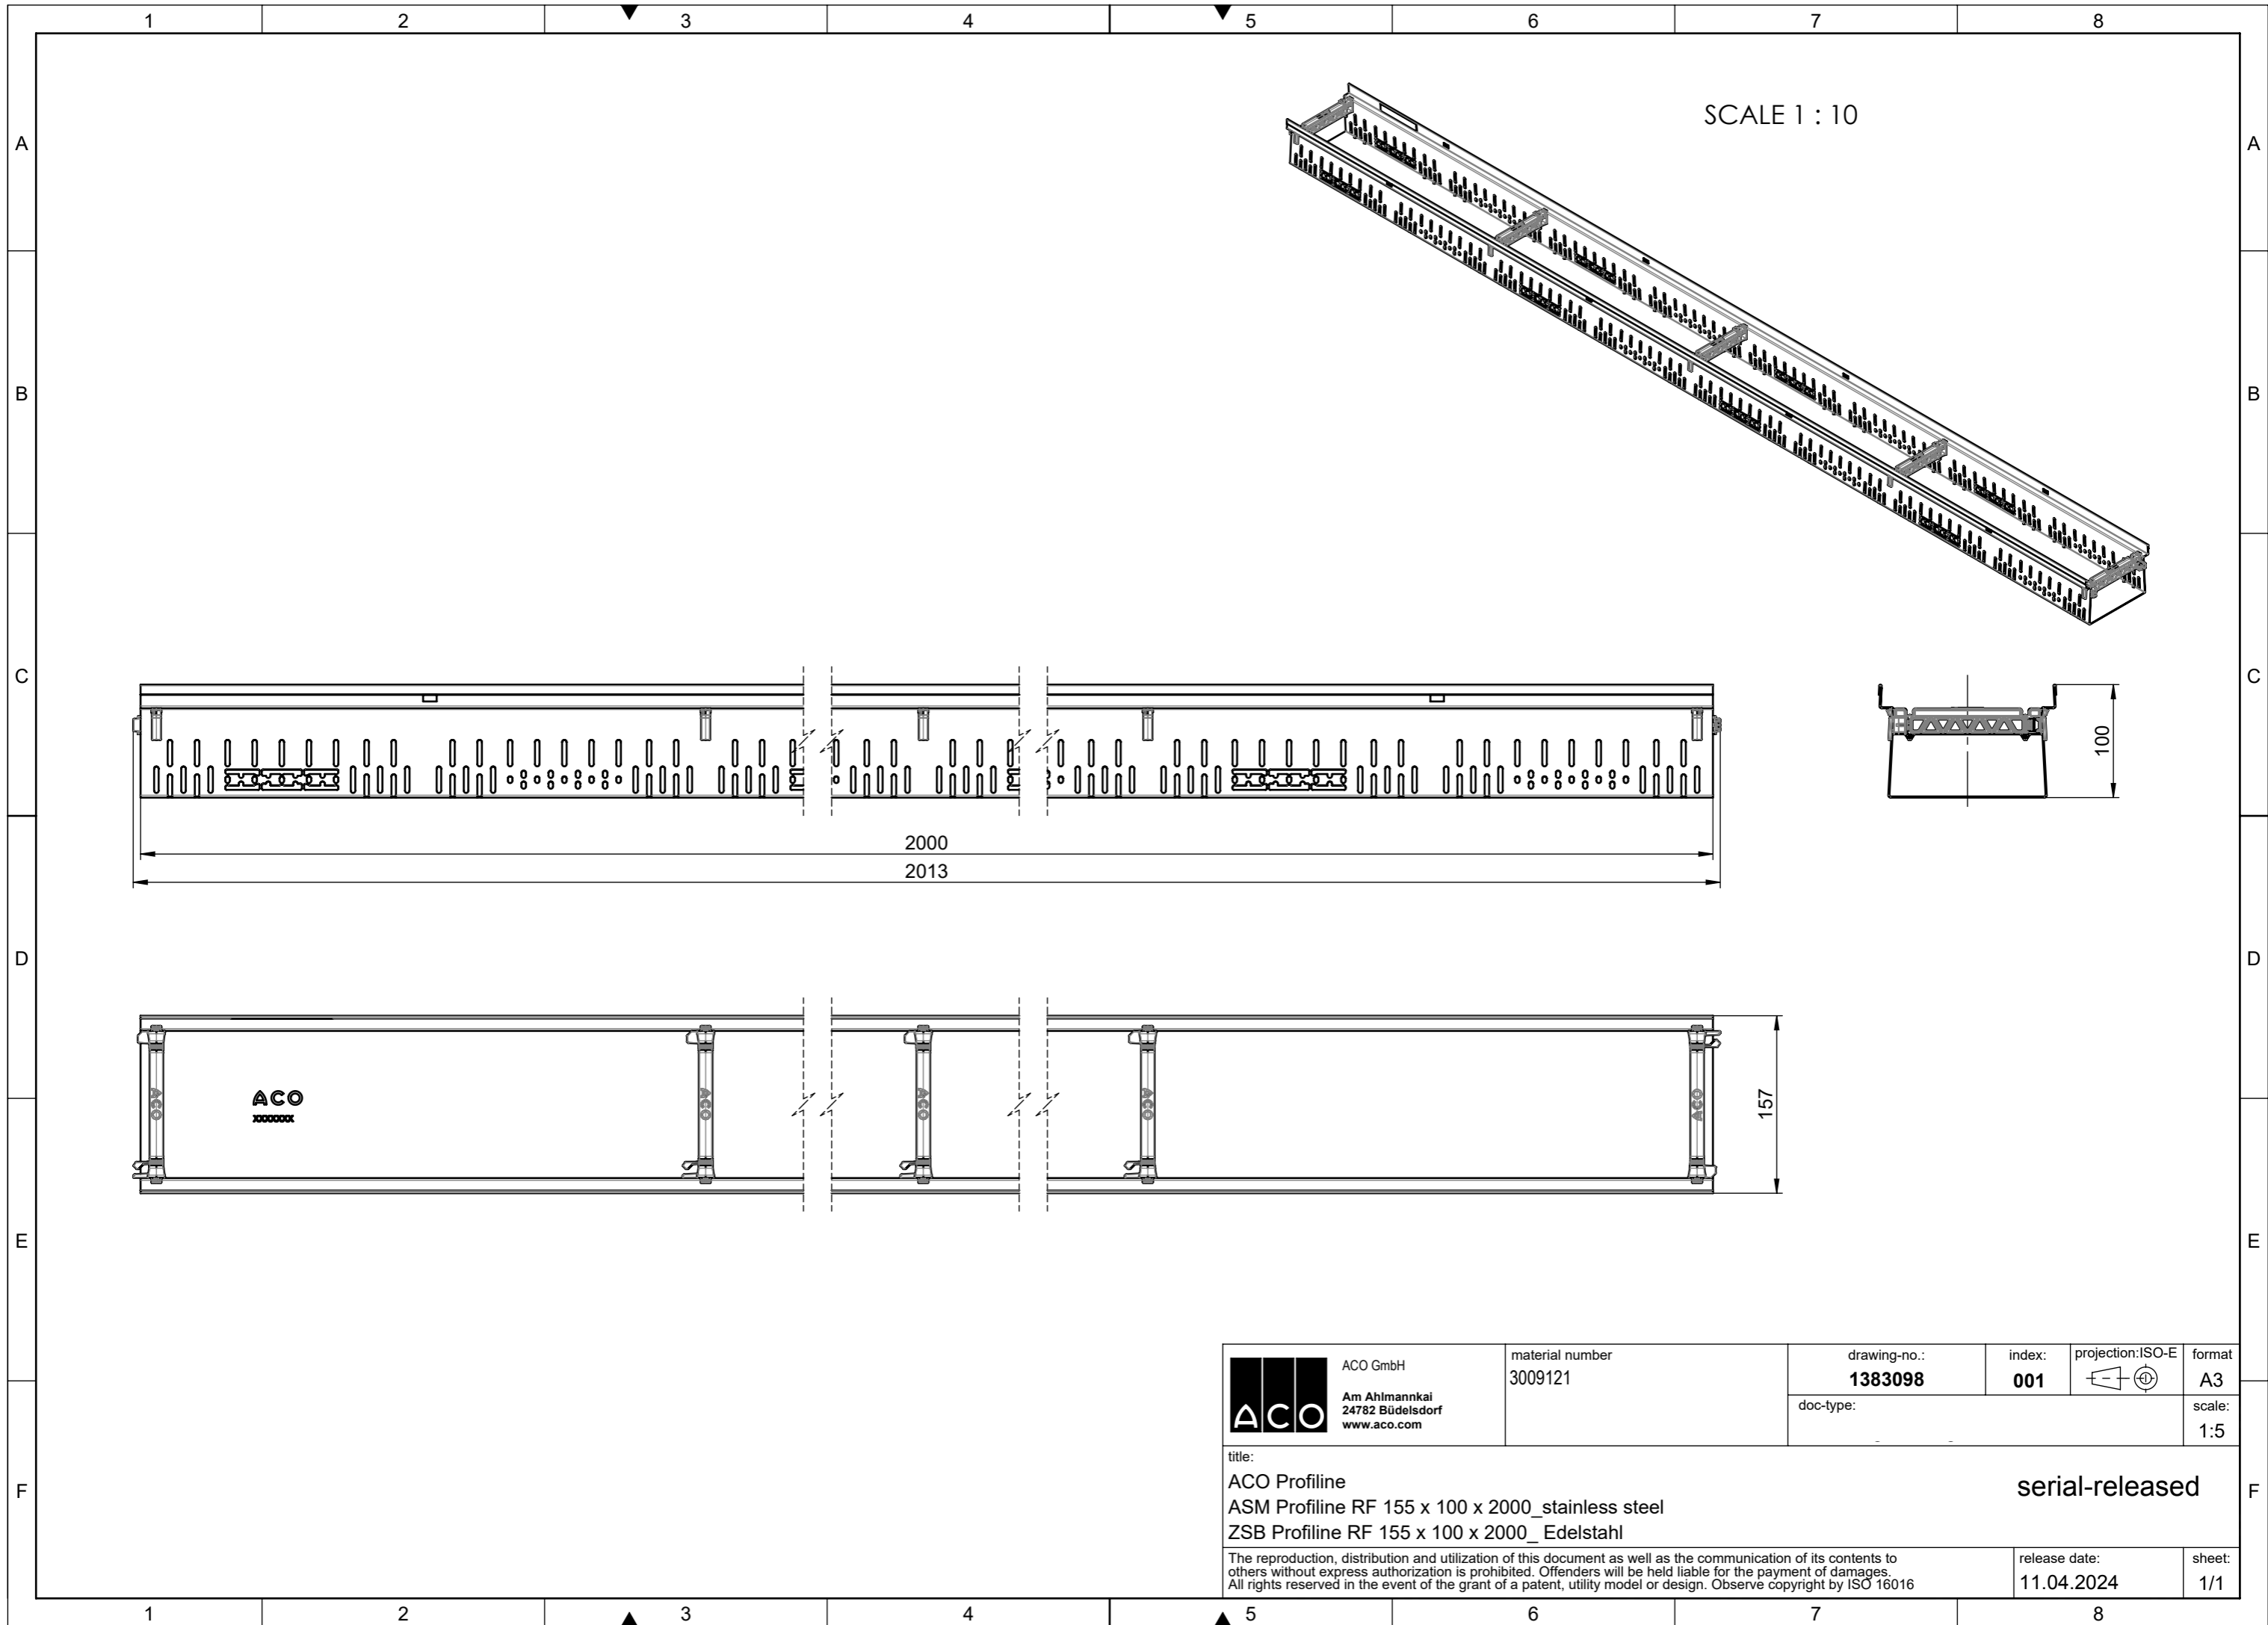

ACO GmbH Am Ahlmannkai 24782 Büdelsdorf www.aco.com	material number 3009121	drawing-no.: 1383098	index: 001	projection: ISO-E 	format A3
	doc-type:				scale: 1:5
title: ACO Profiline ASM Profiline RF 155 x 100 x 2000_stainless steel ZSB Profiline RF 155 x 100 x 2000_Edelstahl					serial-released
The reproduction, distribution and utilization of this document as well as the communication of its contents to others without express authorization is prohibited. Offenders will be held liable for the payment of damages. All rights reserved in the event of the grant of a patent, utility model or design. Observe copyright by ISO 16016				release date: 11.04.2024	sheet: 1/1