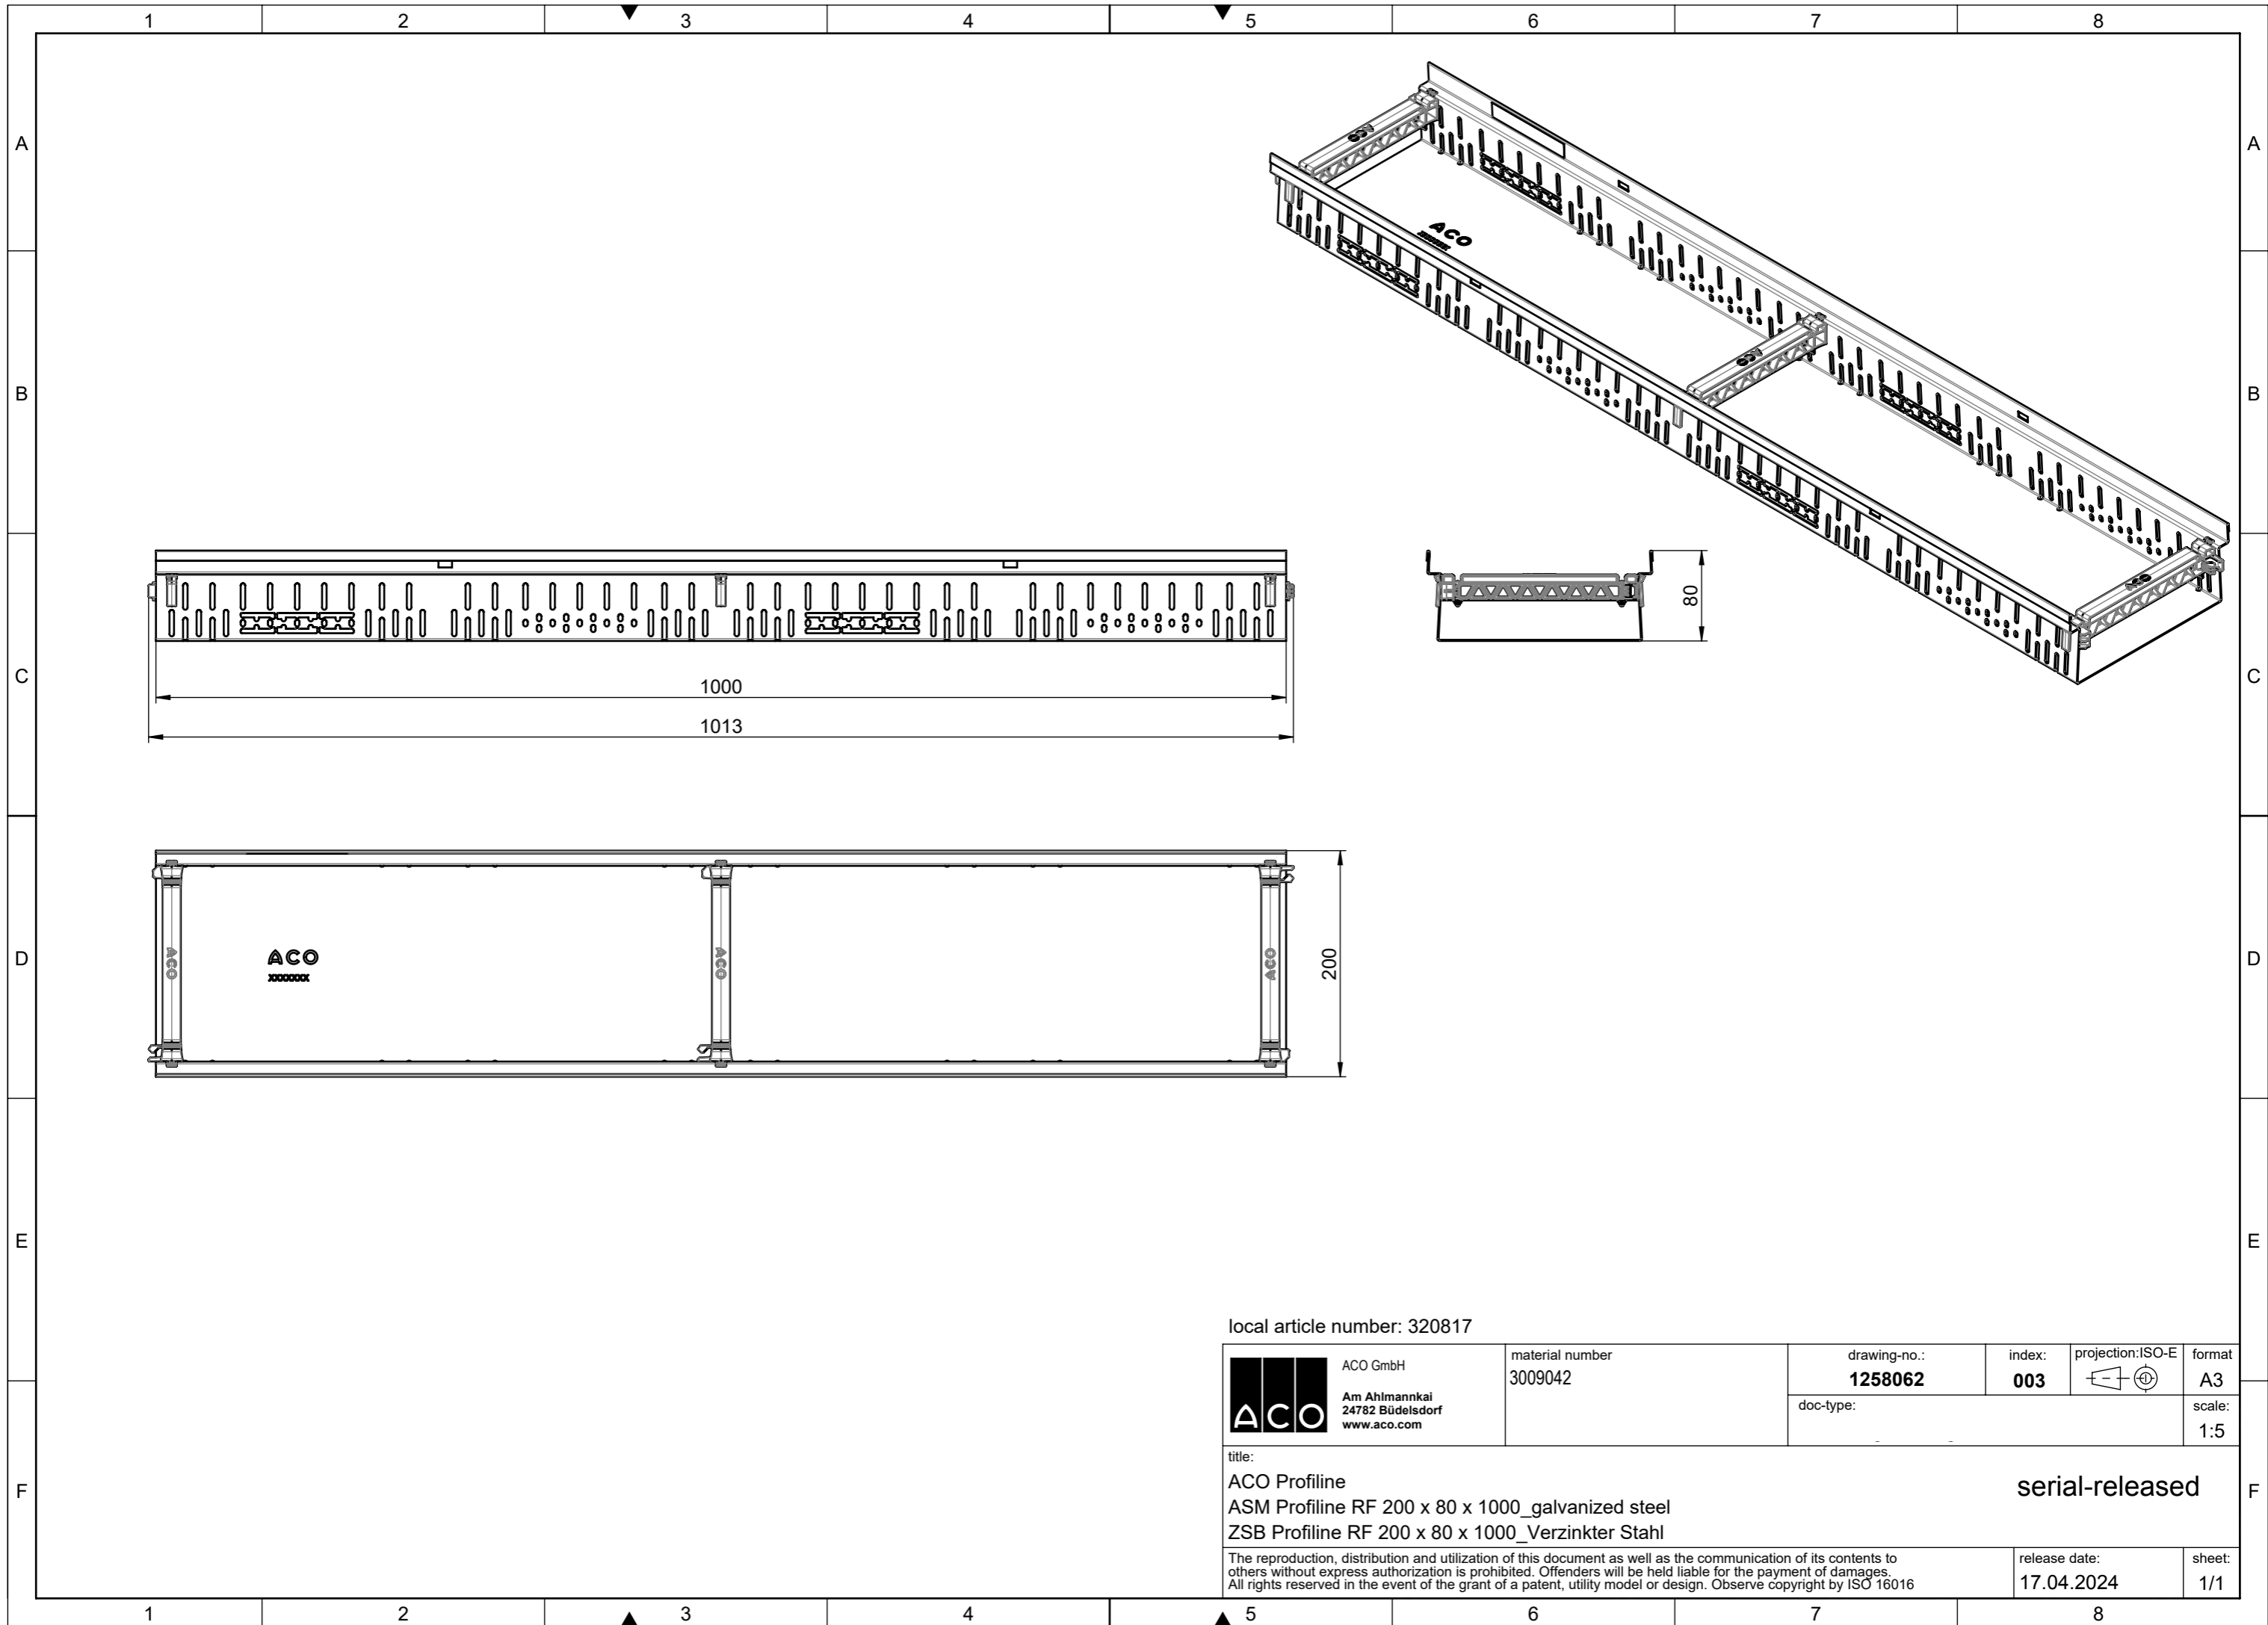

local article number: 320817

ACO GmbH Am Ahlmannkai 24782 Büdelsdorf www.aco.com	material number 3009042	drawing-no.: 1258062	index: 003	projection: ISO-E 	format A3
	doc-type:				scale: 1:5
title: ACO Profiline ASM Profiline RF 200 x 80 x 1000_galvanized steel ZSB Profiline RF 200 x 80 x 1000_Verzinkter Stahl					serial-released
The reproduction, distribution and utilization of this document as well as the communication of its contents to others without express authorization is prohibited. Offenders will be held liable for the payment of damages. All rights reserved in the event of the grant of a patent, utility model or design. Observe copyright by ISO 16016				release date: 17.04.2024	sheet: 1/1

DWG 1258062