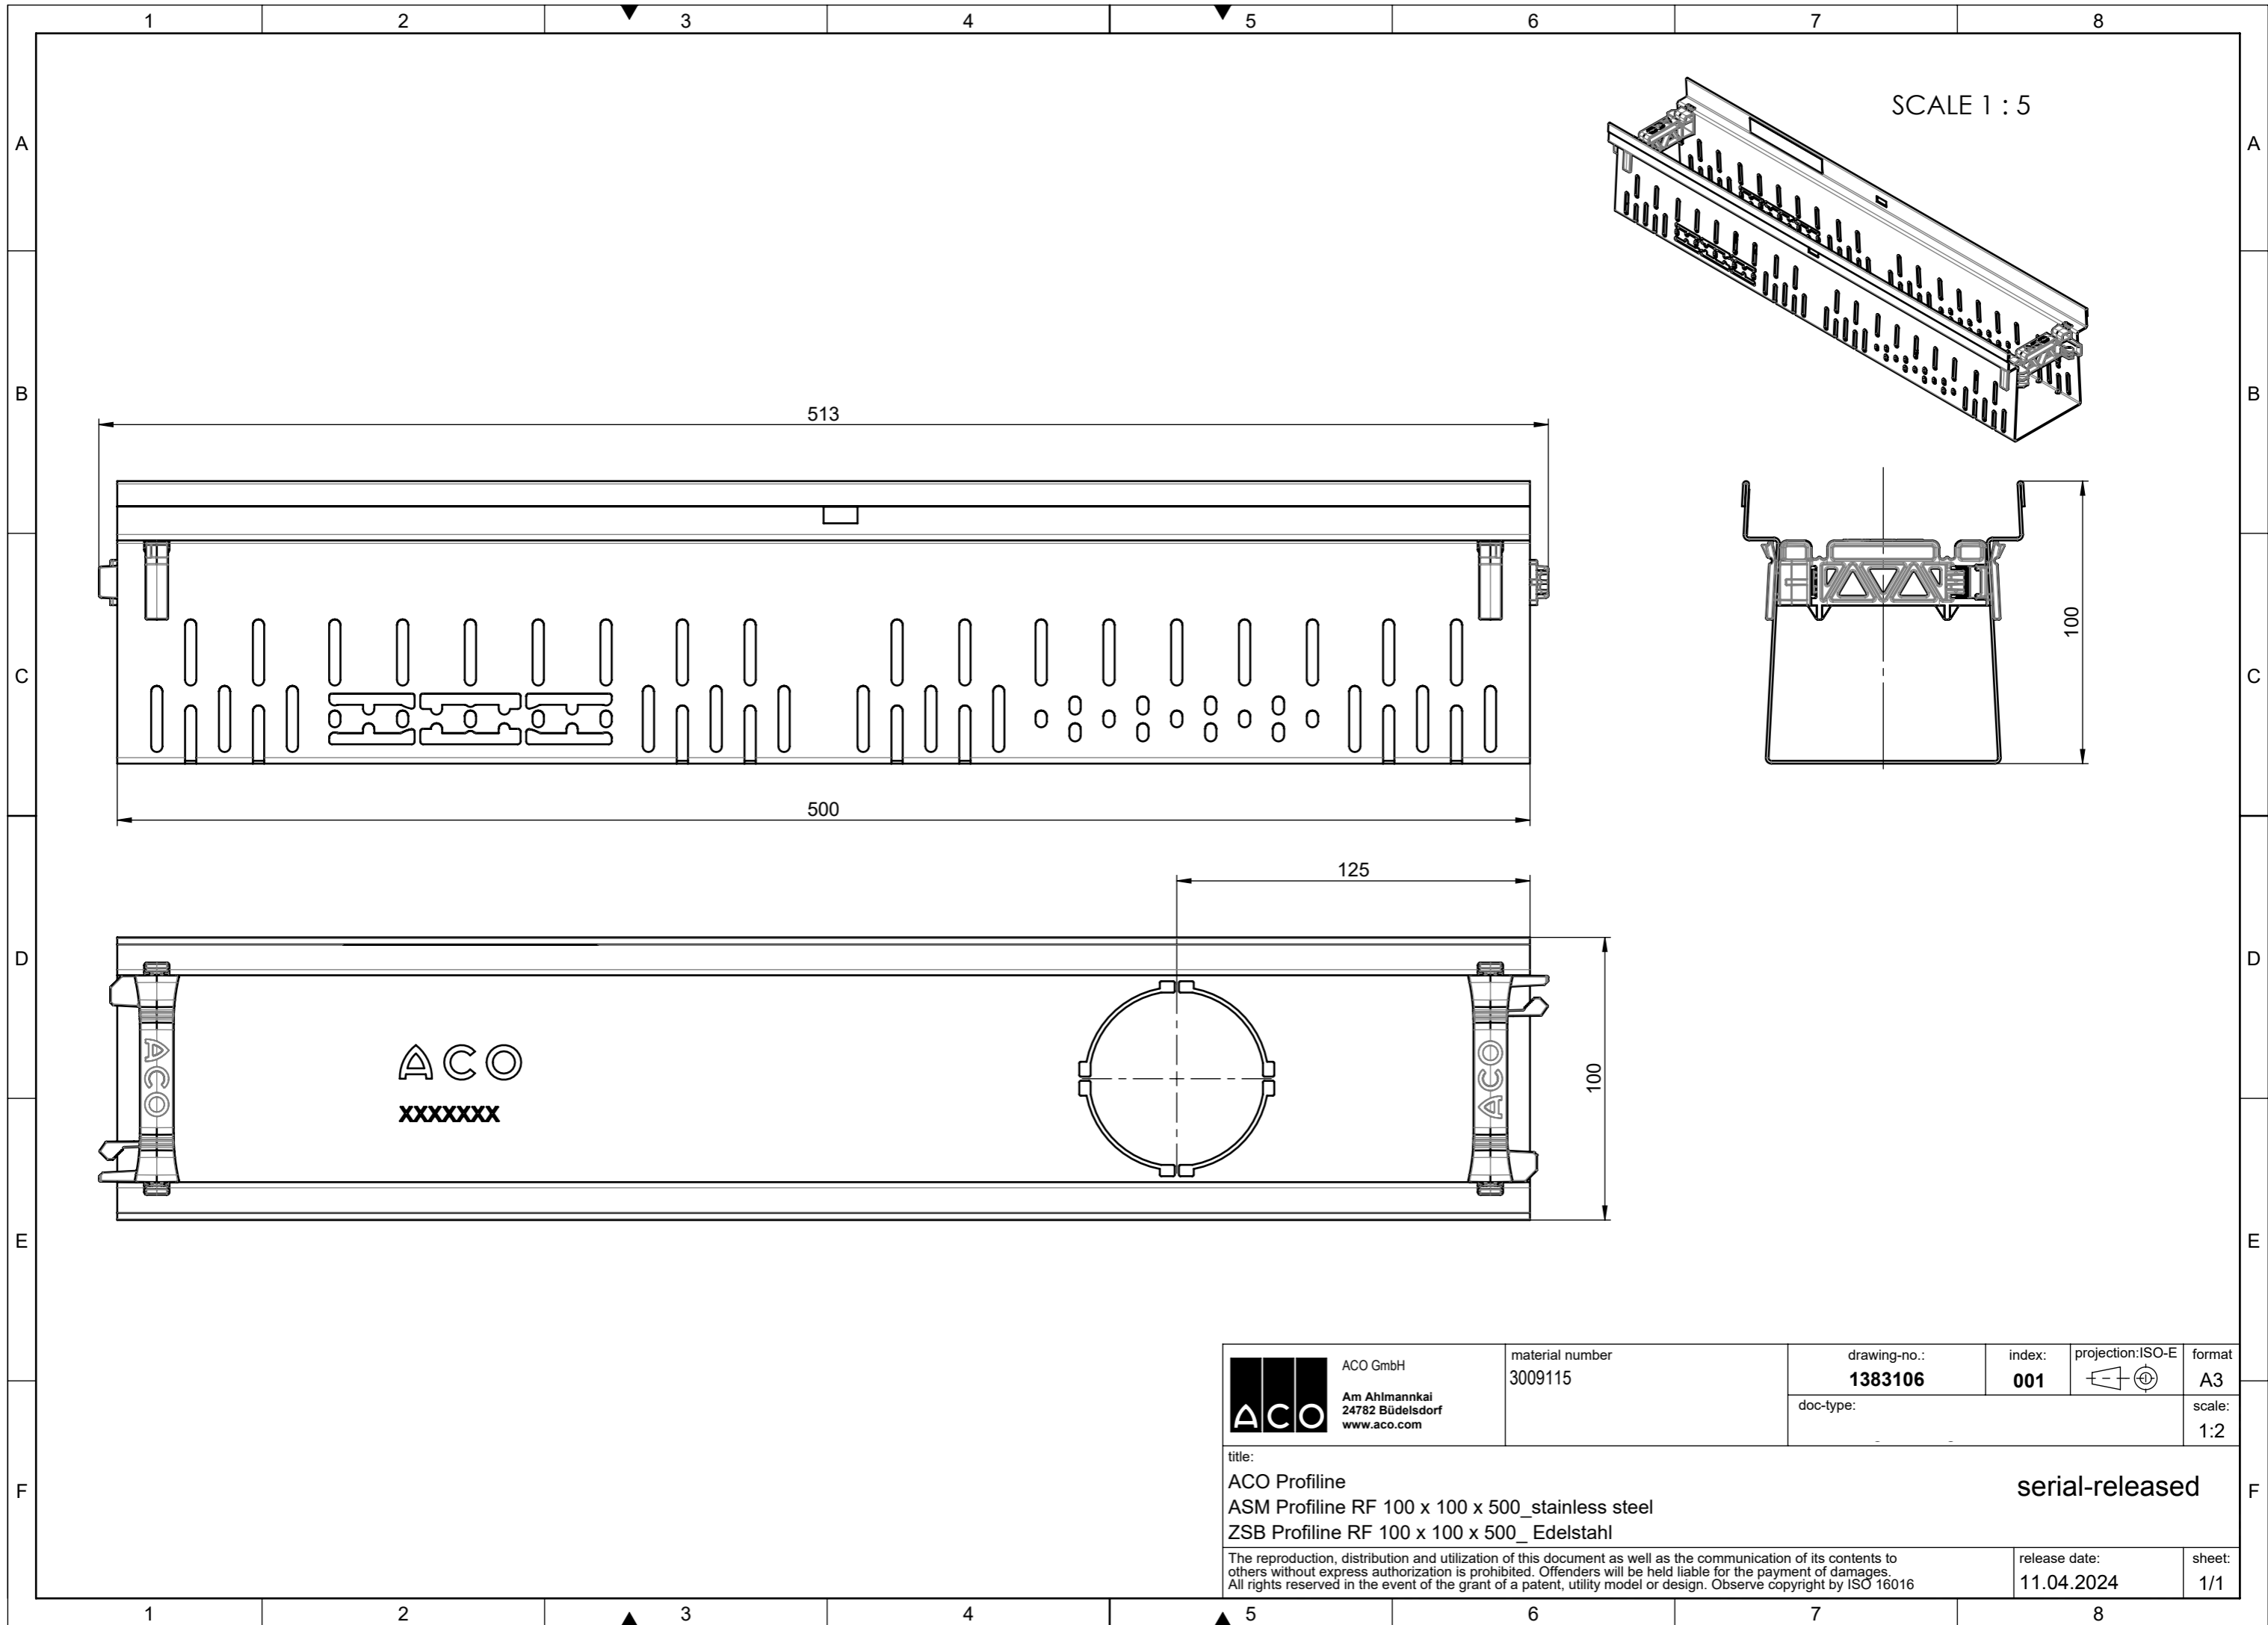

ACO GmbH Am Ahlmannkai 24782 Büdelsdorf www.aco.com	material number 3009115	drawing-no.: 1383106	index: 001	projection: ISO-E 	format A3
		doc-type:			scale: 1:2
title: ACO Profiline ASM Profiline RF 100 x 100 x 500_ stainless steel ZSB Profiline RF 100 x 100 x 500_ Edelstahl					serial-released
The reproduction, distribution and utilization of this document as well as the communication of its contents to others without express authorization is prohibited. Offenders will be held liable for the payment of damages. All rights reserved in the event of the grant of a patent, utility model or design. Observe copyright by ISO 16016				release date: 11.04.2024	sheet: 1/1