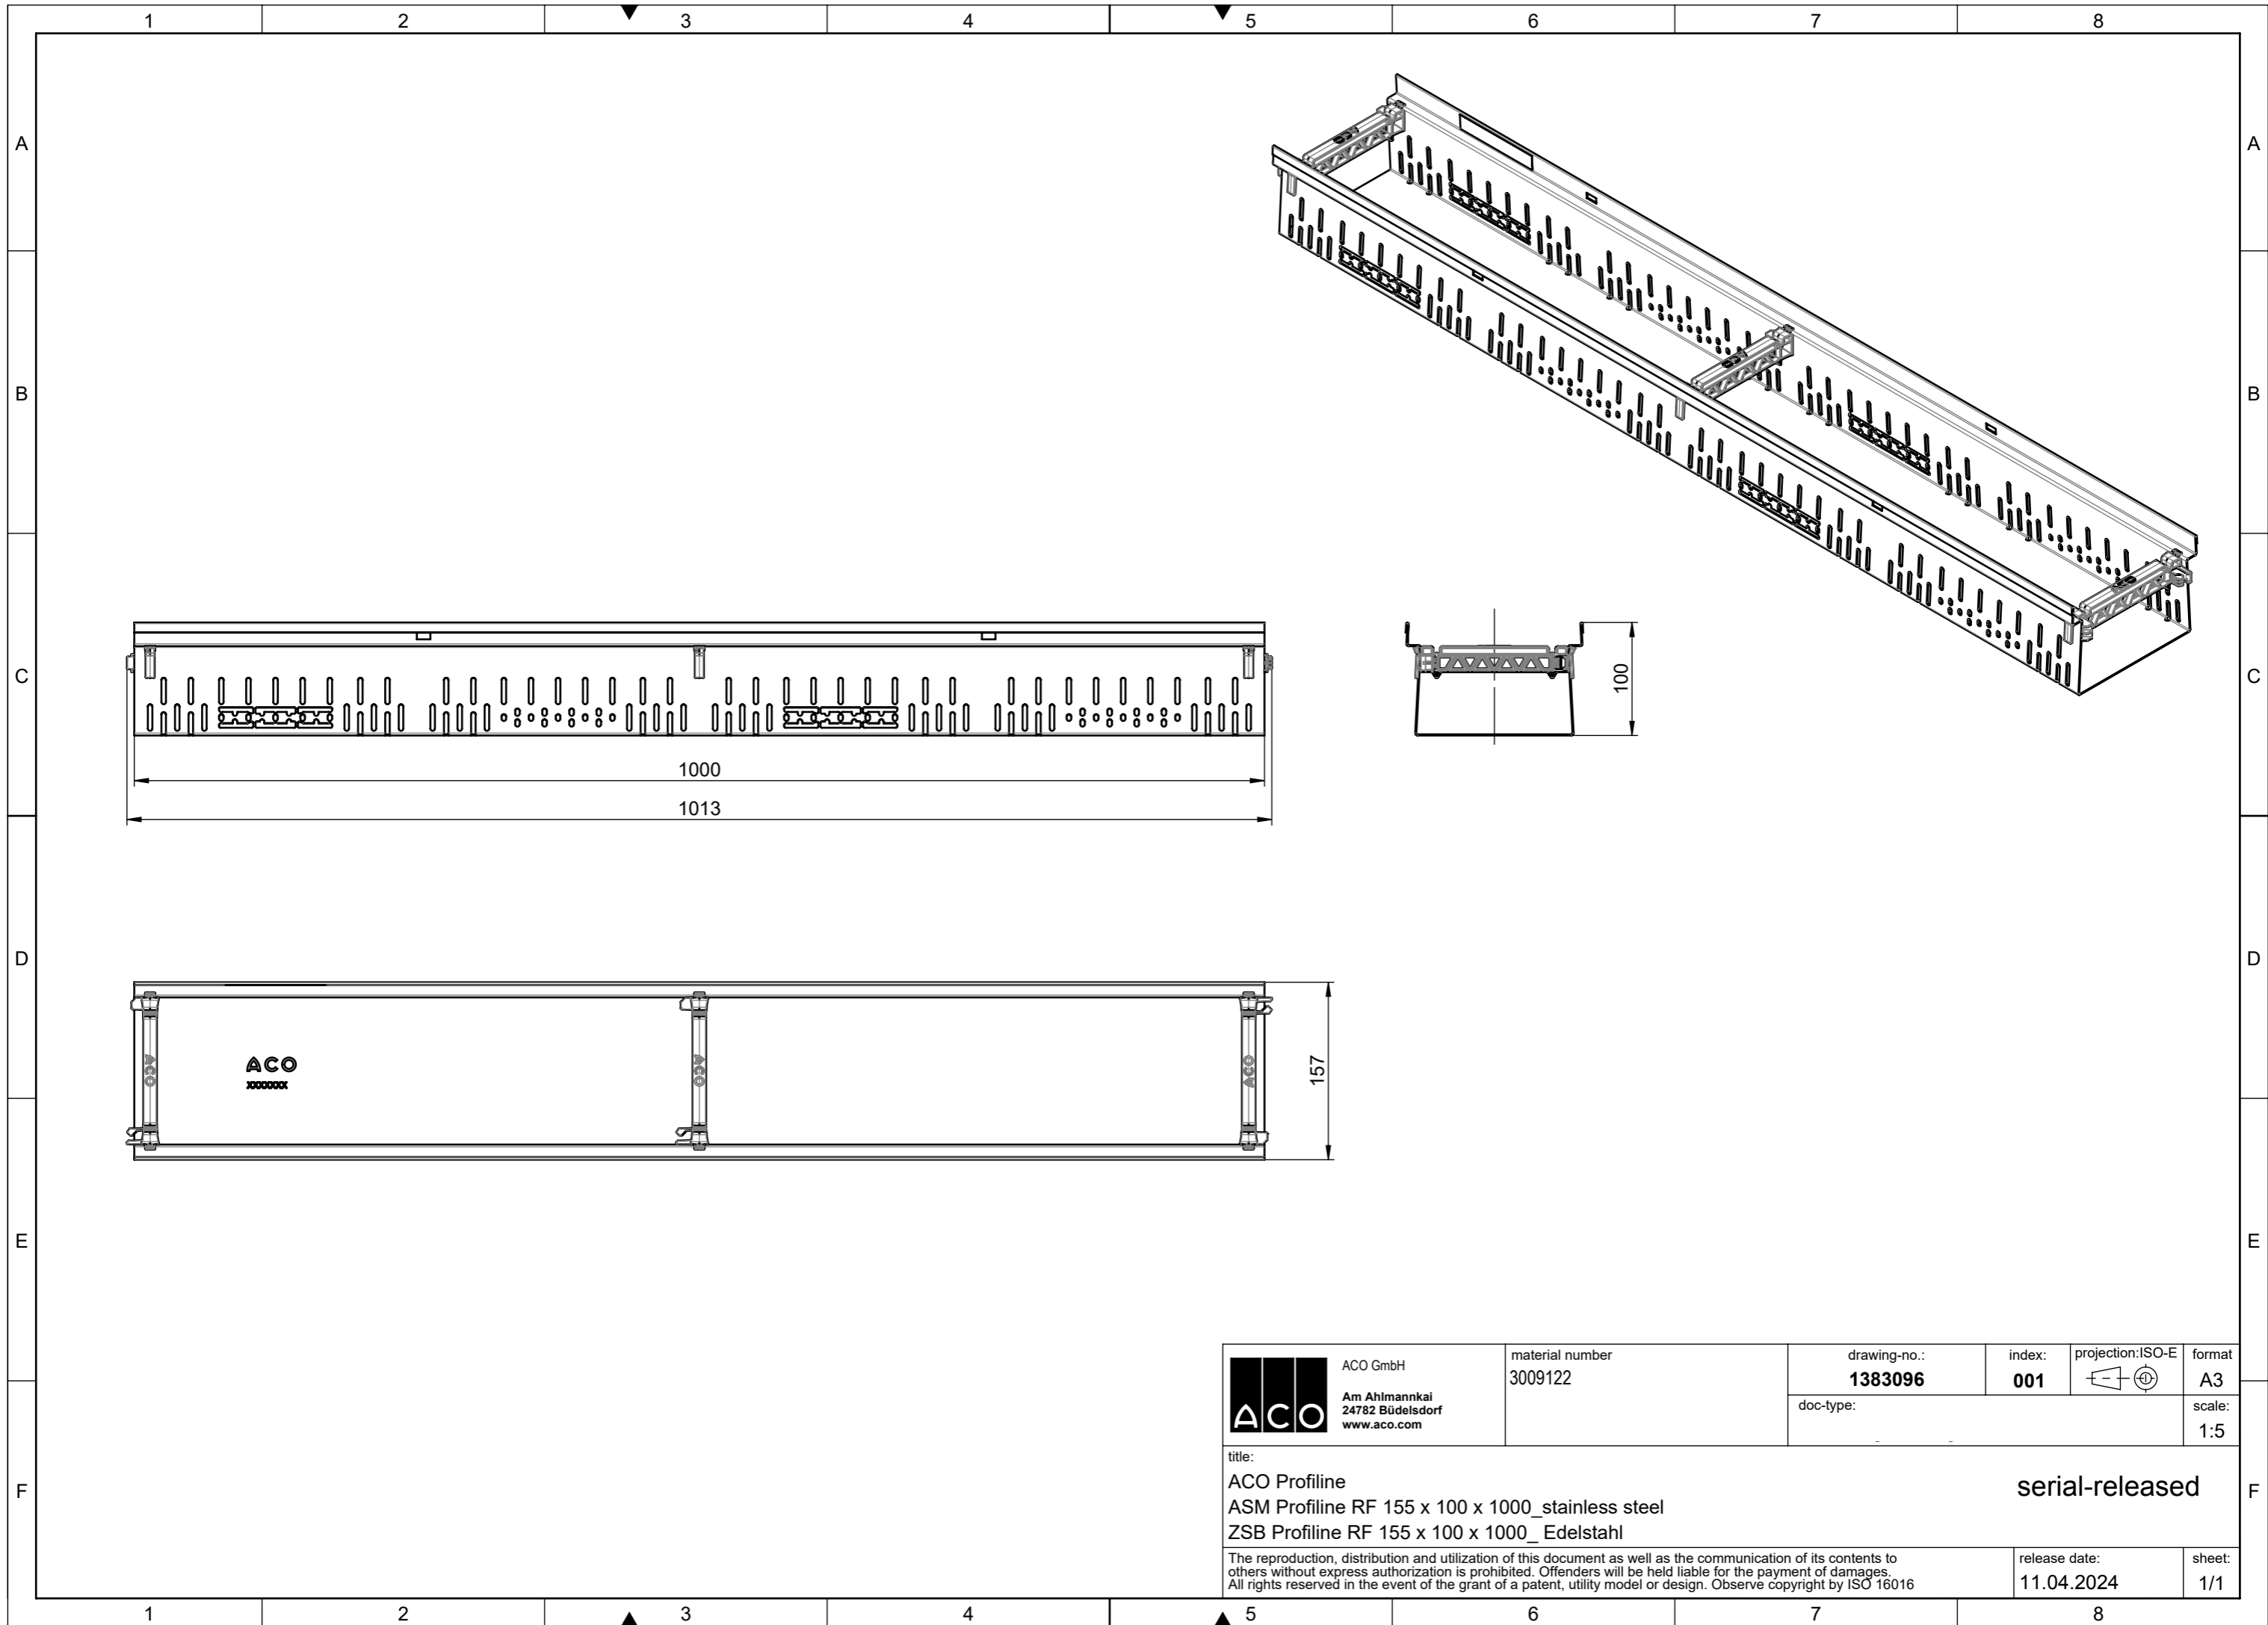

ACO GmbH Am Ahlmannkai 24782 Büdelsdorf www.aco.com	material number 3009122	drawing-no.: 1383096	index: 001	projection: ISO-E 	format A3	
		doc-type:			scale: 1:5	
title: ACO Proflin ASM Proflin RF 155 x 100 x 1000_stainless steel ZSB Proflin RF 155 x 100 x 1000_Edelstahl					serial-released	
The reproduction, distribution and utilization of this document as well as the communication of its contents to others without express authorization is prohibited. Offenders will be held liable for the payment of damages. All rights reserved in the event of the grant of a patent, utility model or design. Observe copyright by ISO 16016				release date: 11.04.2024	sheet: 1/1