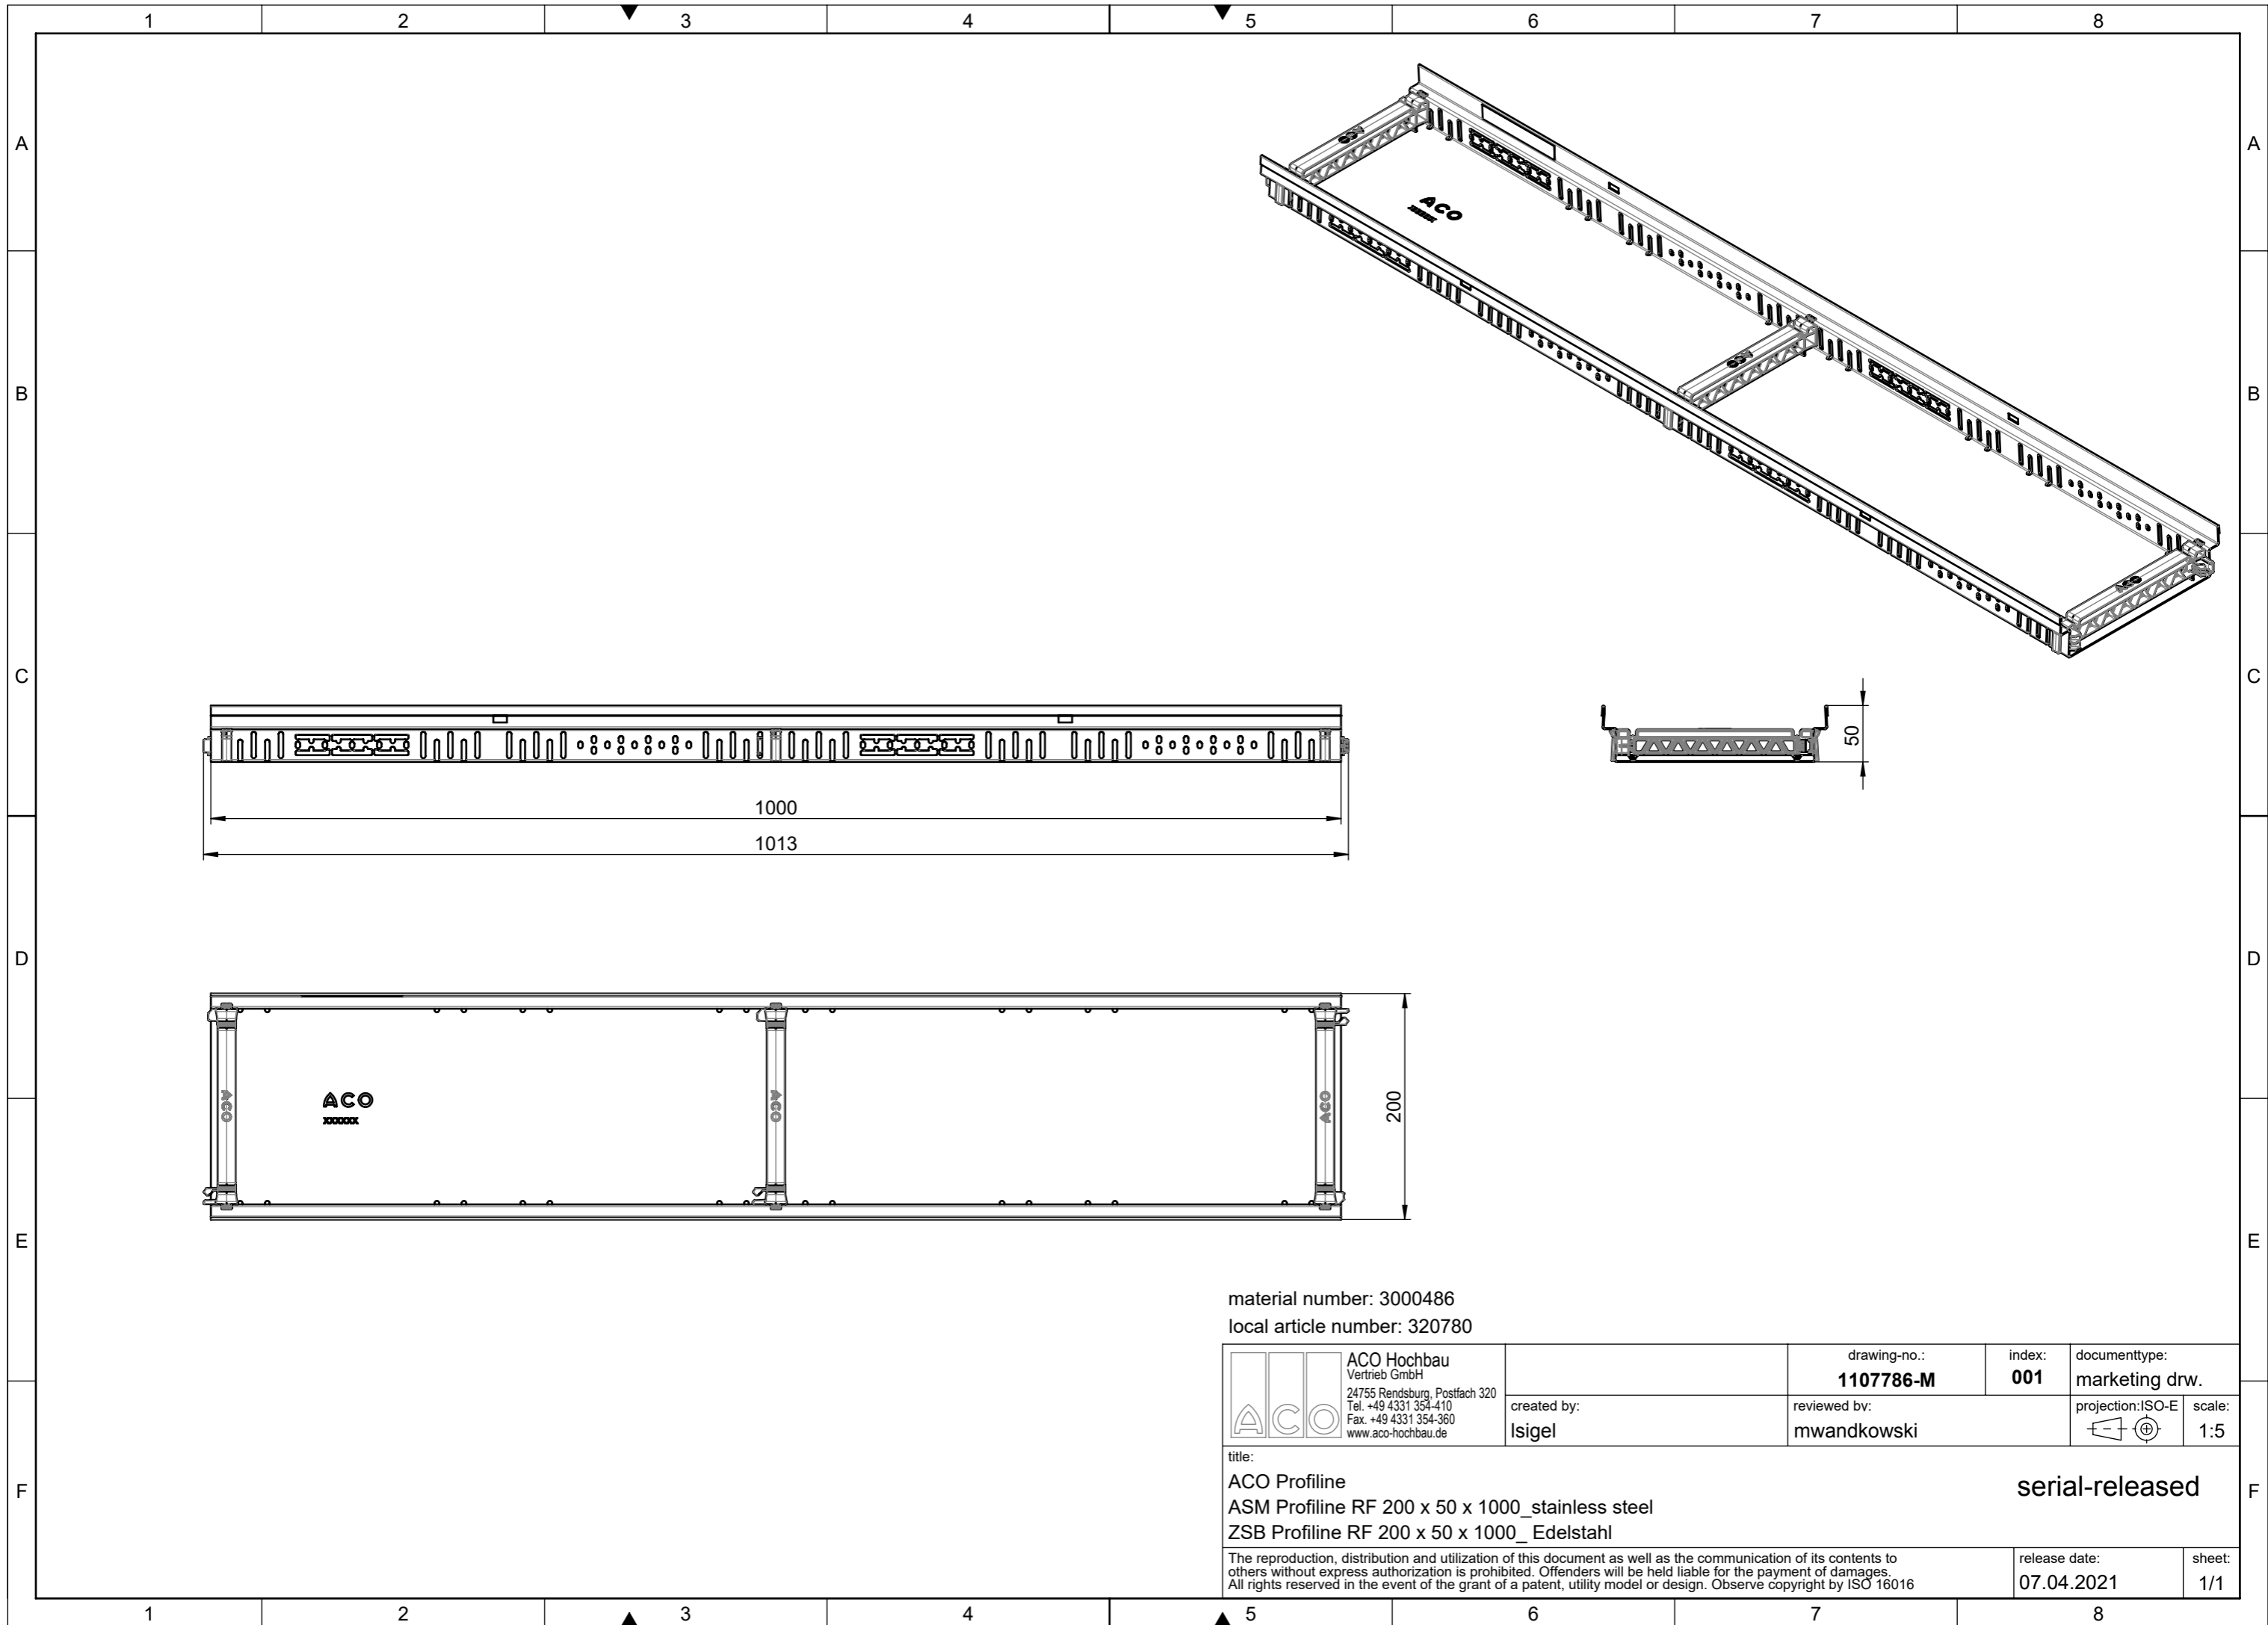

material number: 3000486
local article number: 320780

ACO Hochbau Vertrieb GmbH 24755 Rendsburg, Postfach 320 Tel. +49 4331 354-410 Fax. +49 4331 354-360 www.aco-hochbau.de	drawing-no.: 1107786-M	index: 001	documenttype: marketing drw.	
	created by: Isigel	reviewed by: mwandkowski	projection: ISO-E 	scale: 1:5
title: ACO Profiline ASM Profiline RF 200 x 50 x 1000_ stainless steel ZSB Profiline RF 200 x 50 x 1000_ Edelstahl			serial-released	
The reproduction, distribution and utilization of this document as well as the communication of its contents to others without express authorization is prohibited. Offenders will be held liable for the payment of damages. All rights reserved in the event of the grant of a patent, utility model or design. Observe copyright by ISO 16016			release date: 07.04.2021	
			sheet: 1/1