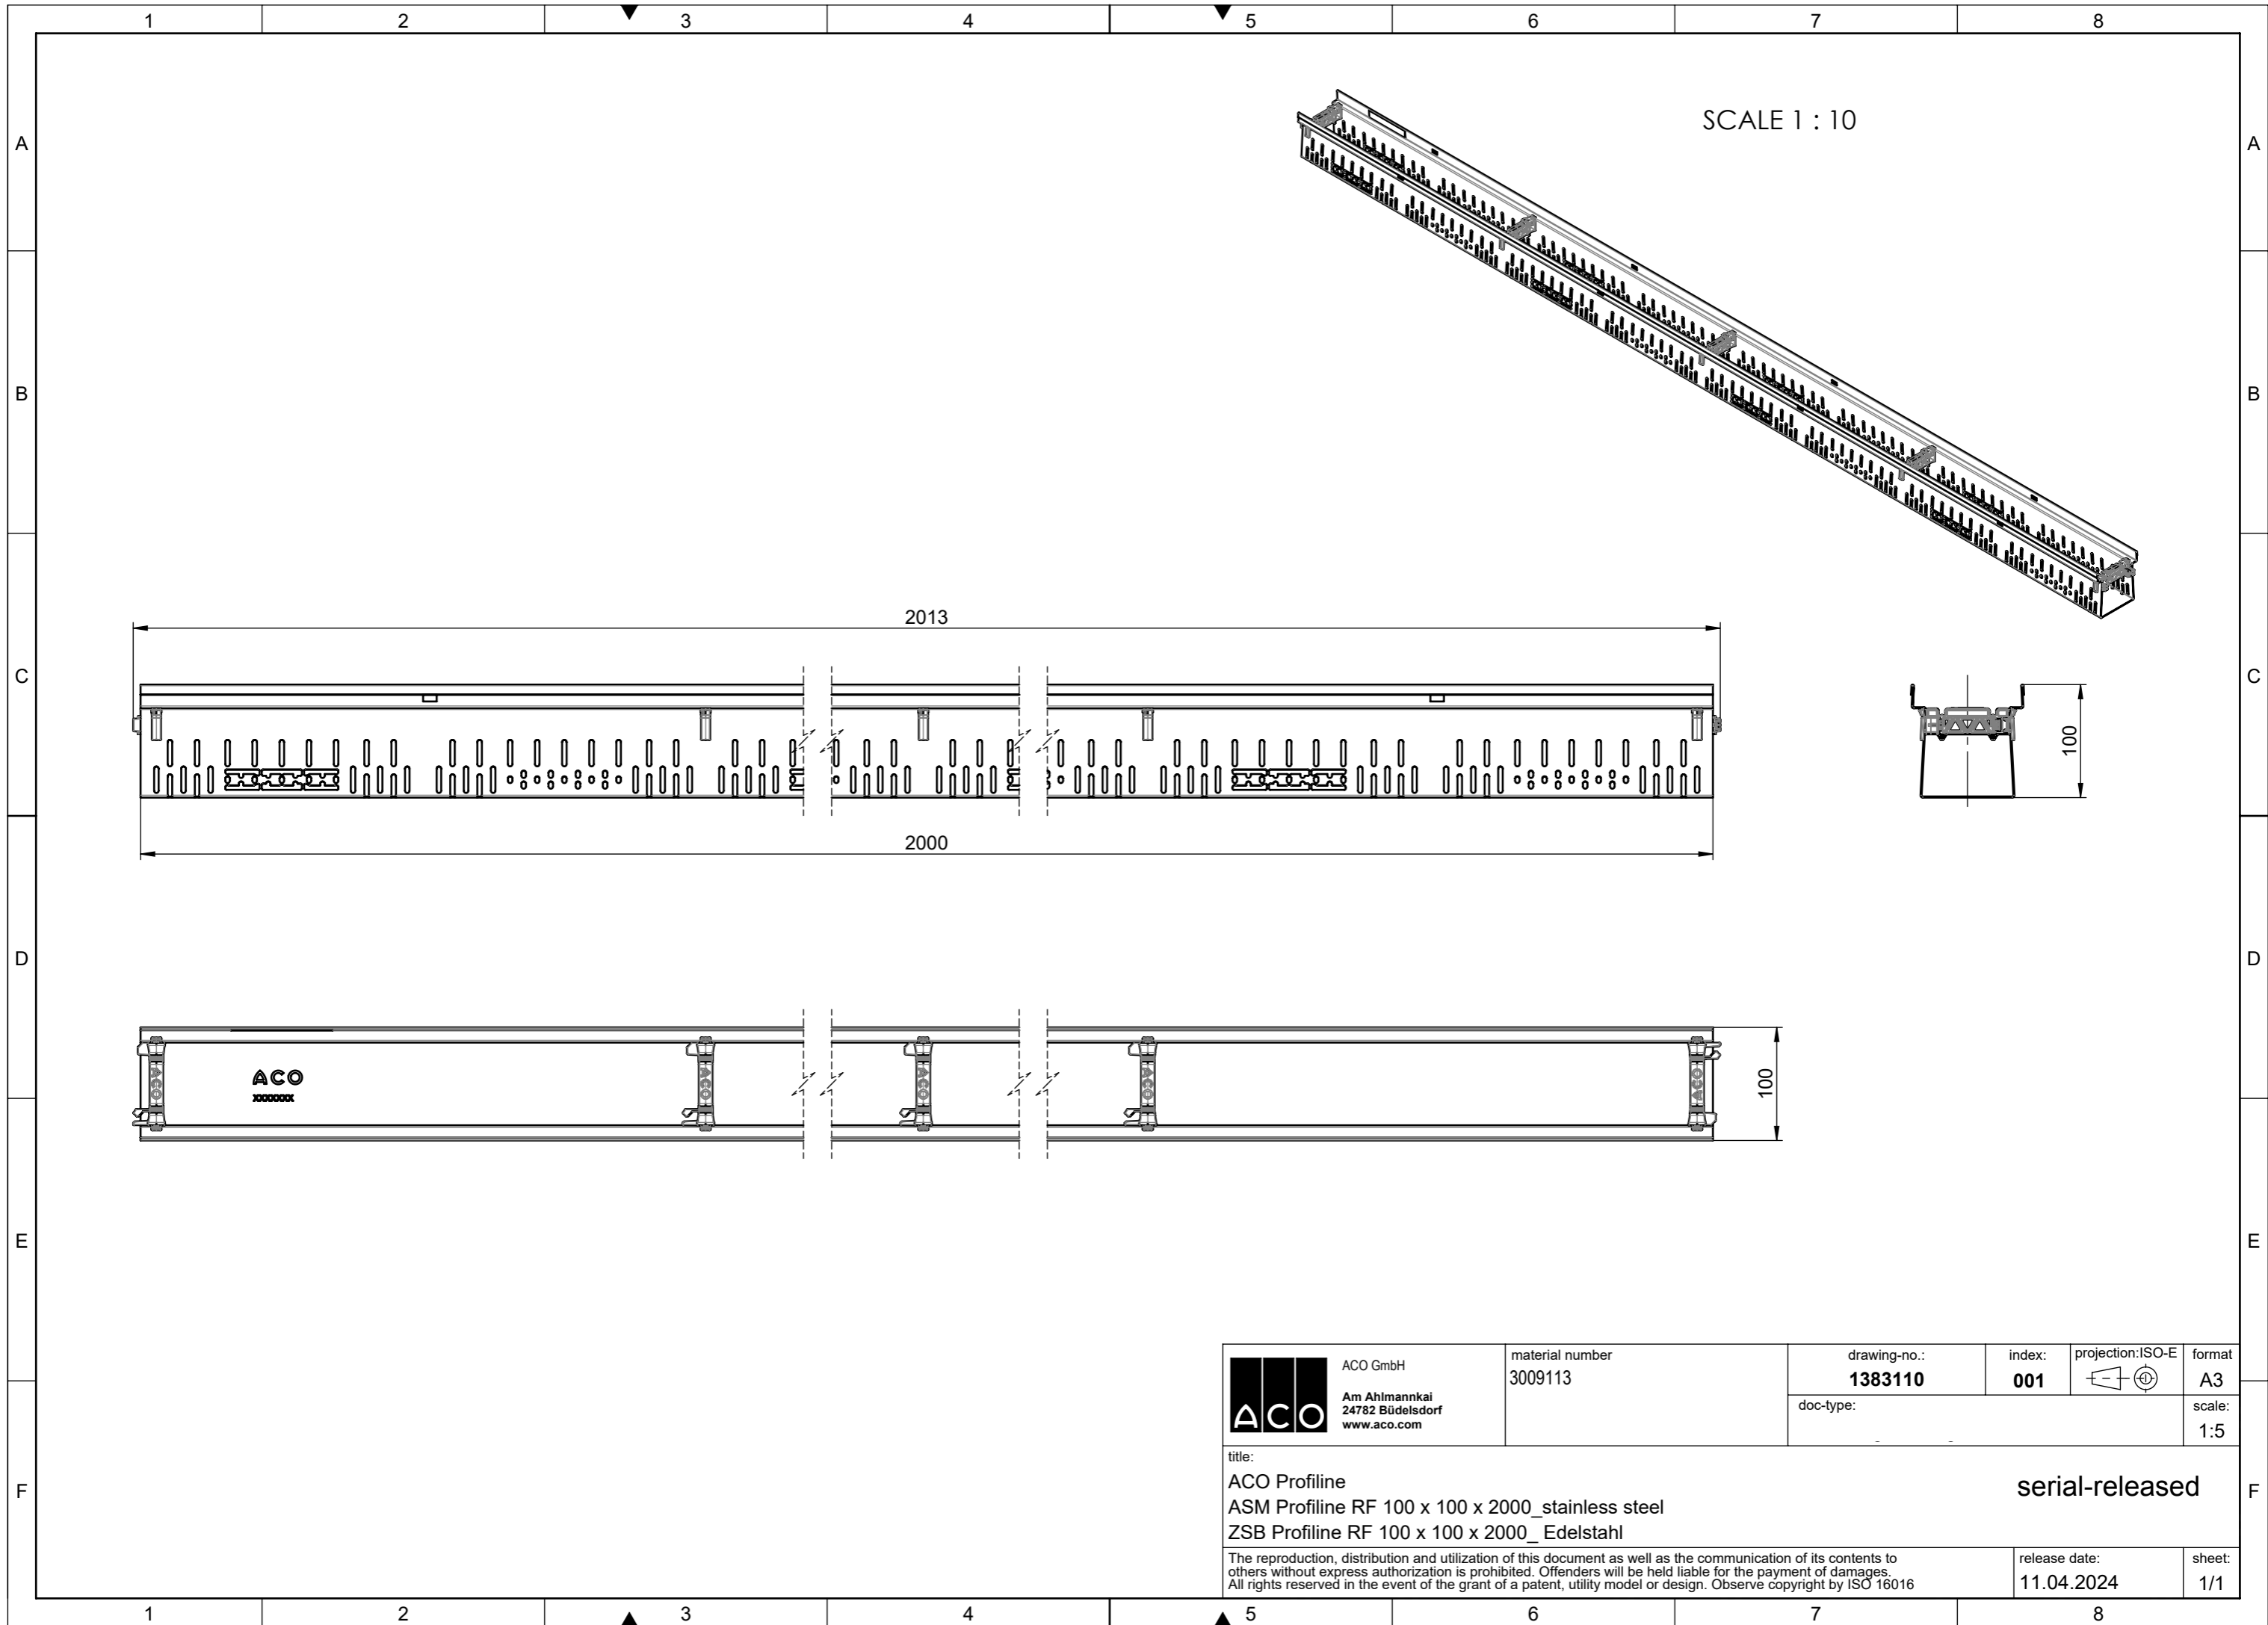

SCALE 1 : 10

2013

2000

100

100

ACO
10000000

ACO GmbH Am Ahlmannkai 24782 Büdelsdorf www.aco.com	material number 3009113	drawing-no.: 1383110	index: 001	projection: ISO-E 	format A3	
		doc-type:			scale: 1:5	
title: ACO Profiline ASM Profiline RF 100 x 100 x 2000_stainless steel ZSB Profiline RF 100 x 100 x 2000_Edelstahl					serial-released	
The reproduction, distribution and utilization of this document as well as the communication of its contents to others without express authorization is prohibited. Offenders will be held liable for the payment of damages. All rights reserved in the event of the grant of a patent, utility model or design. Observe copyright by ISO 16016				release date: 11.04.2024	sheet: 1/1