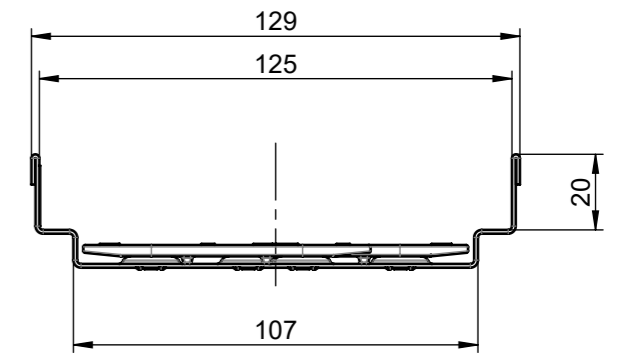

ACO GmbH Am Ahlmannkai 24782 Büdelsdorf www.aco.com	material number 3009013	drawing-no.: 1395607	index: 001	projection: ISO-E 	format A3	
		doc-type:			scale: 1:2	
title: ACO Proflin ASM channel fixed with plastic connector 130 x 30 x 500, Galvanized steel ZB Rinne fixe mit Kunststoffverbinder, 130 x 30 x 500, Verzinkter Stahl					serial-released	
The reproduction, distribution and utilization of this document as well as the communication of its contents to others without express authorization is prohibited. Offenders will be held liable for the payment of damages. All rights reserved in the event of the grant of a patent, utility model or design. Observe copyright by ISO 16016				release date: 11.04.2024	sheet: 1/1