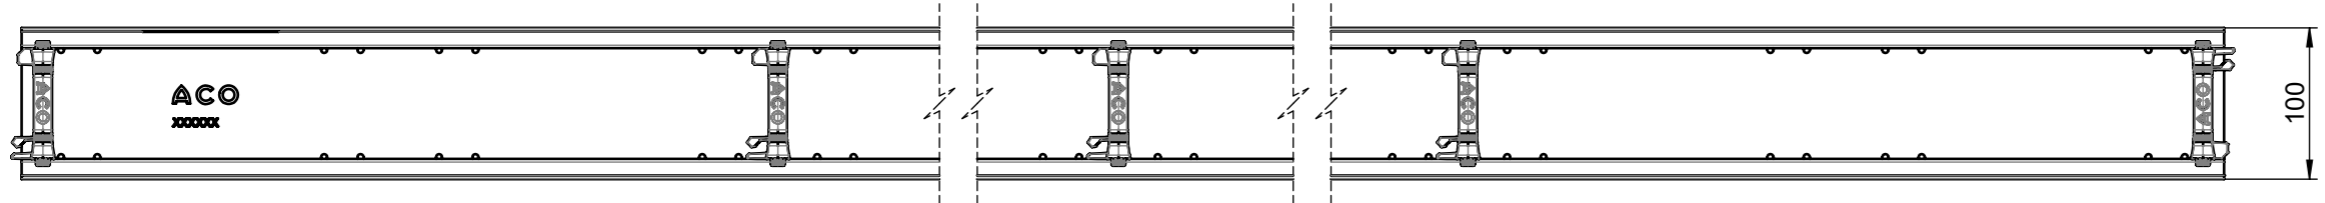

material number: 300042
local article number: 320714

ACO Hochbau Vertrieb GmbH 24755 Rendsburg, Postfach 320 Tel. +49 4331 354-410 Fax. +49 4331 354-360 www.aco-hochbau.de	drawing-no.: 1097246-M	index: 003	documenttype: marketing drw.	
	created by: Isigel	reviewed by: mwandkowski	projection:ISO-E 	scale: 1:5
title: ACO Profiline ASM Profiline RF 100 x 50 x 2000_ stainless steel ZSB Profiline RF 100 x 50 x 2000_ Edelstahl			serial-released	
The reproduction, distribution and utilization of this document as well as the communication of its contents to others without express authorization is prohibited. Offenders will be held liable for the payment of damages. All rights reserved in the event of the grant of a patent, utility model or design. Observe copyright by ISO 16016			release date: 07.04.2021	
			sheet: 1/1	

S:\dokus\2019-DIN-A3-Versatz.Z1