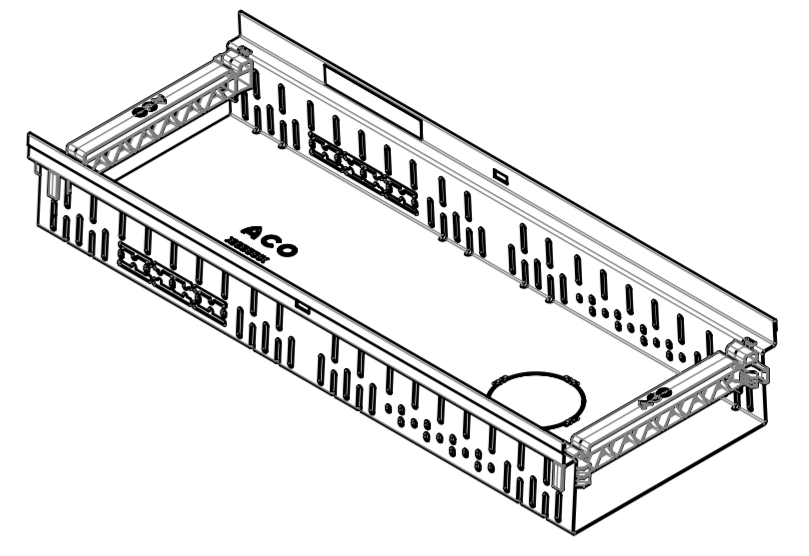

1 2 3 4 5 6 7 8 9 10 11 12

A
B
C
D
E
F
G
H

SCALE 1 : 5

local article number: 320818

ACO GmbH Am Ahlmannkai 24782 Büdelsdorf www.aco.com	material number 3009043	drawing-no.: 1255793	index: 002	projection: ISO-E 	format A2	
		doc-type:			scale: 1:2	

title:
ACO Profiline
ASM Profiline RF 200 x 80 x 500_galvanized steel
ZSB Profiline RF 200 x 80 x 500_Verzinkter Stahl

serial-released

The reproduction, distribution and utilization of this document as well as the communication of its contents to others without express authorization is prohibited. Offenders will be held liable for the payment of damages. All rights reserved in the event of the grant of a patent, utility model or design. Observe copyright by ISO 16016

release date:
17.04.2024

sheet:
1/1

1 2 3 4 5 6 7 8 9 10 11 12