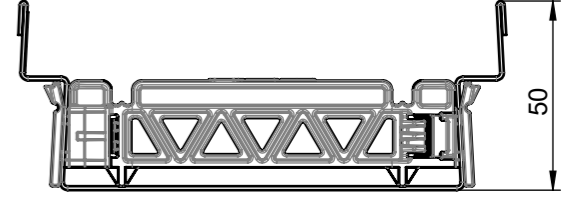

material number: 3000043
local article number: 320720

ACO Hochbau
Vertrieb GmbH
24755 Rendsburg, Postfach 320
Tel. +49 4331 354-410
Fax. +49 4331 354-360
www.aco-hochbau.de

created by:
Isigel

drawing-no.:
1097251-M

reviewed by:
mwandkowski

index:
003

documenttype:
marketing drw.

projection:ISO-E scale:
1:2

title:
ACO Profiline
ASM Profiline RF 130 x 50 x 500_ stainless steel
ZSB Profiline RF 130 x 50 x 500_ Edelstahl

serial-released

The reproduction, distribution and utilization of this document as well as the communication of its contents to others without express authorization is prohibited. Offenders will be held liable for the payment of damages. All rights reserved in the event of the grant of a patent, utility model or design. Observe copyright by ISO 16016

release date:
07.04.2021

sheet:
1/1