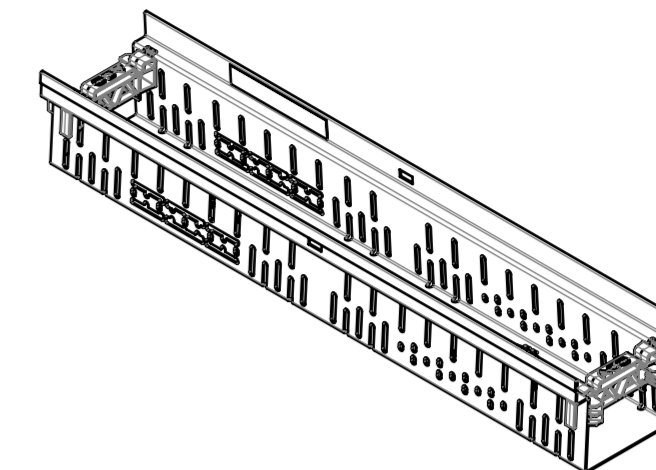

SCALE 1 : 5

local article number: 320791

ACO GmbH Am Ahlmannkai 24782 Búdelsdorf www.aco.com	material number 3009031	drawing-no.: 1251189	index: 002	projection: ISO-E 	format A2	
		doc-type:			scale: 1:2	

title:
ACO Profiline
ASM Profiline RF 100 x 80 x 500_galvanized steel
ZSB Profiline RF 100 x 80 x 500_Verzinkter Stahl

serial-released