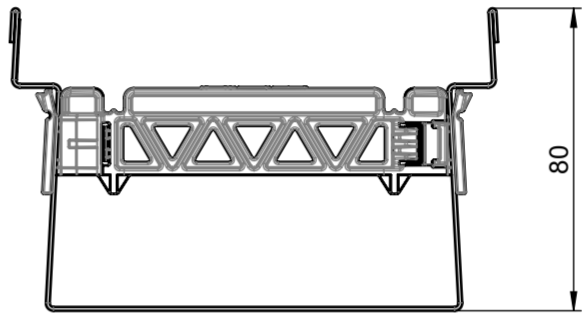

local article number: 320807

ACO GmbH Am Ahlmannkai 24782 Büdelsdorf www.aco.com	material number 3009091	drawing-no.: 1257803	index: 002	projection: ISO-E 	format A2	
		doc-type:			scale: 1:2	

title:
ACO Profiline
ASM Profiline RF 130 x 80 x 500_stainless steel
ZSB Profiline RF 130 x 80 x 500_Edelstahl

serial-released

release date:
17.04.2024

sheet:
1/1