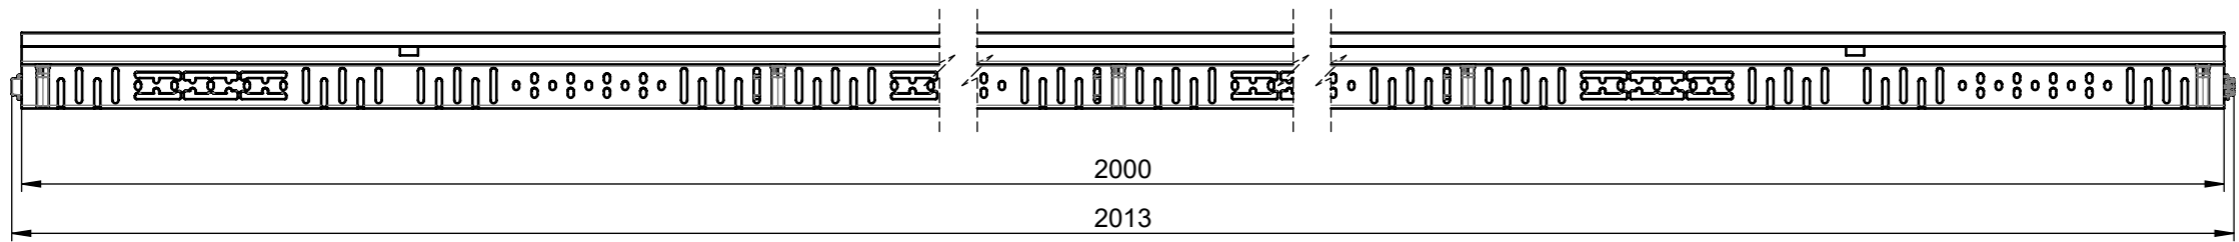

SCALE 1 : 10

material number: 300042
 local article number: 320714

 ACO Hochbau Vertrieb GmbH 24755 Rendsburg, Postfach 320 Tel. +49 4331 354-410 Fax. +49 4331 354-360 www.aco-hochbau.de	drawing-no.: 1097246-M	index: 003	documenttype: marketing drw.
	created by: Isigel	reviewed by: mwandkowski	projection:ISO-E 
title: ACO Profiline ASM Profiline RF 100 x 50 x 2000_ stainless steel ZSB Profiline RF 100 x 50 x 2000_ Edelstahl			serial-released
The reproduction, distribution and utilization of this document as well as the communication of its contents to others without express authorization is prohibited. Offenders will be held liable for the payment of damages. All rights reserved in the event of the grant of a patent, utility model or design. Observe copyright by ISO 16016			release date: 07.04.2021
			sheet: 1/1