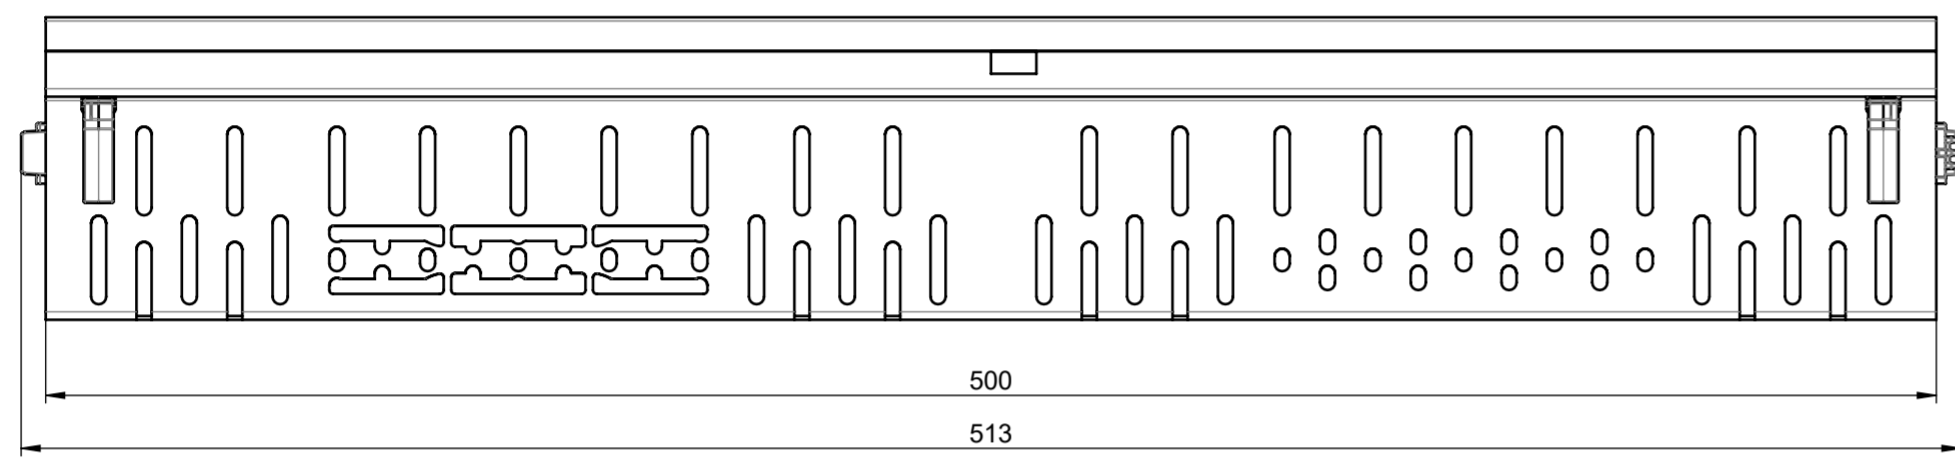

1 2 3 4 5 6 7 8 9 10 11 12

A
B
C
D
E
F
G
H

SCALE 1 : 5

local article number: 320818

ACO GmbH Am Ahlmannkai 24782 Büdelsdorf www.aco.com	material number 3009043	drawing-no.: 1255793	index: 002	projection: ISO-E 	format A2	
		doc-type:			scale: 1:2	

title:
ACO Profiline
ASM Profiline RF 200 x 80 x 500_galvanized steel
ZSB Profiline RF 200 x 80 x 500_Verzinkter Stahl

serial-released

The reproduction, distribution and utilization of this document as well as the communication of its contents to others without express authorization is prohibited. Offenders will be held liable for the payment of damages. All rights reserved in the event of the grant of a patent, utility model or design. Observe copyright by ISO 16016

release date:
17.04.2024

sheet:
1/1

1 2 3 4 5 6 7 8 9 10 11 12