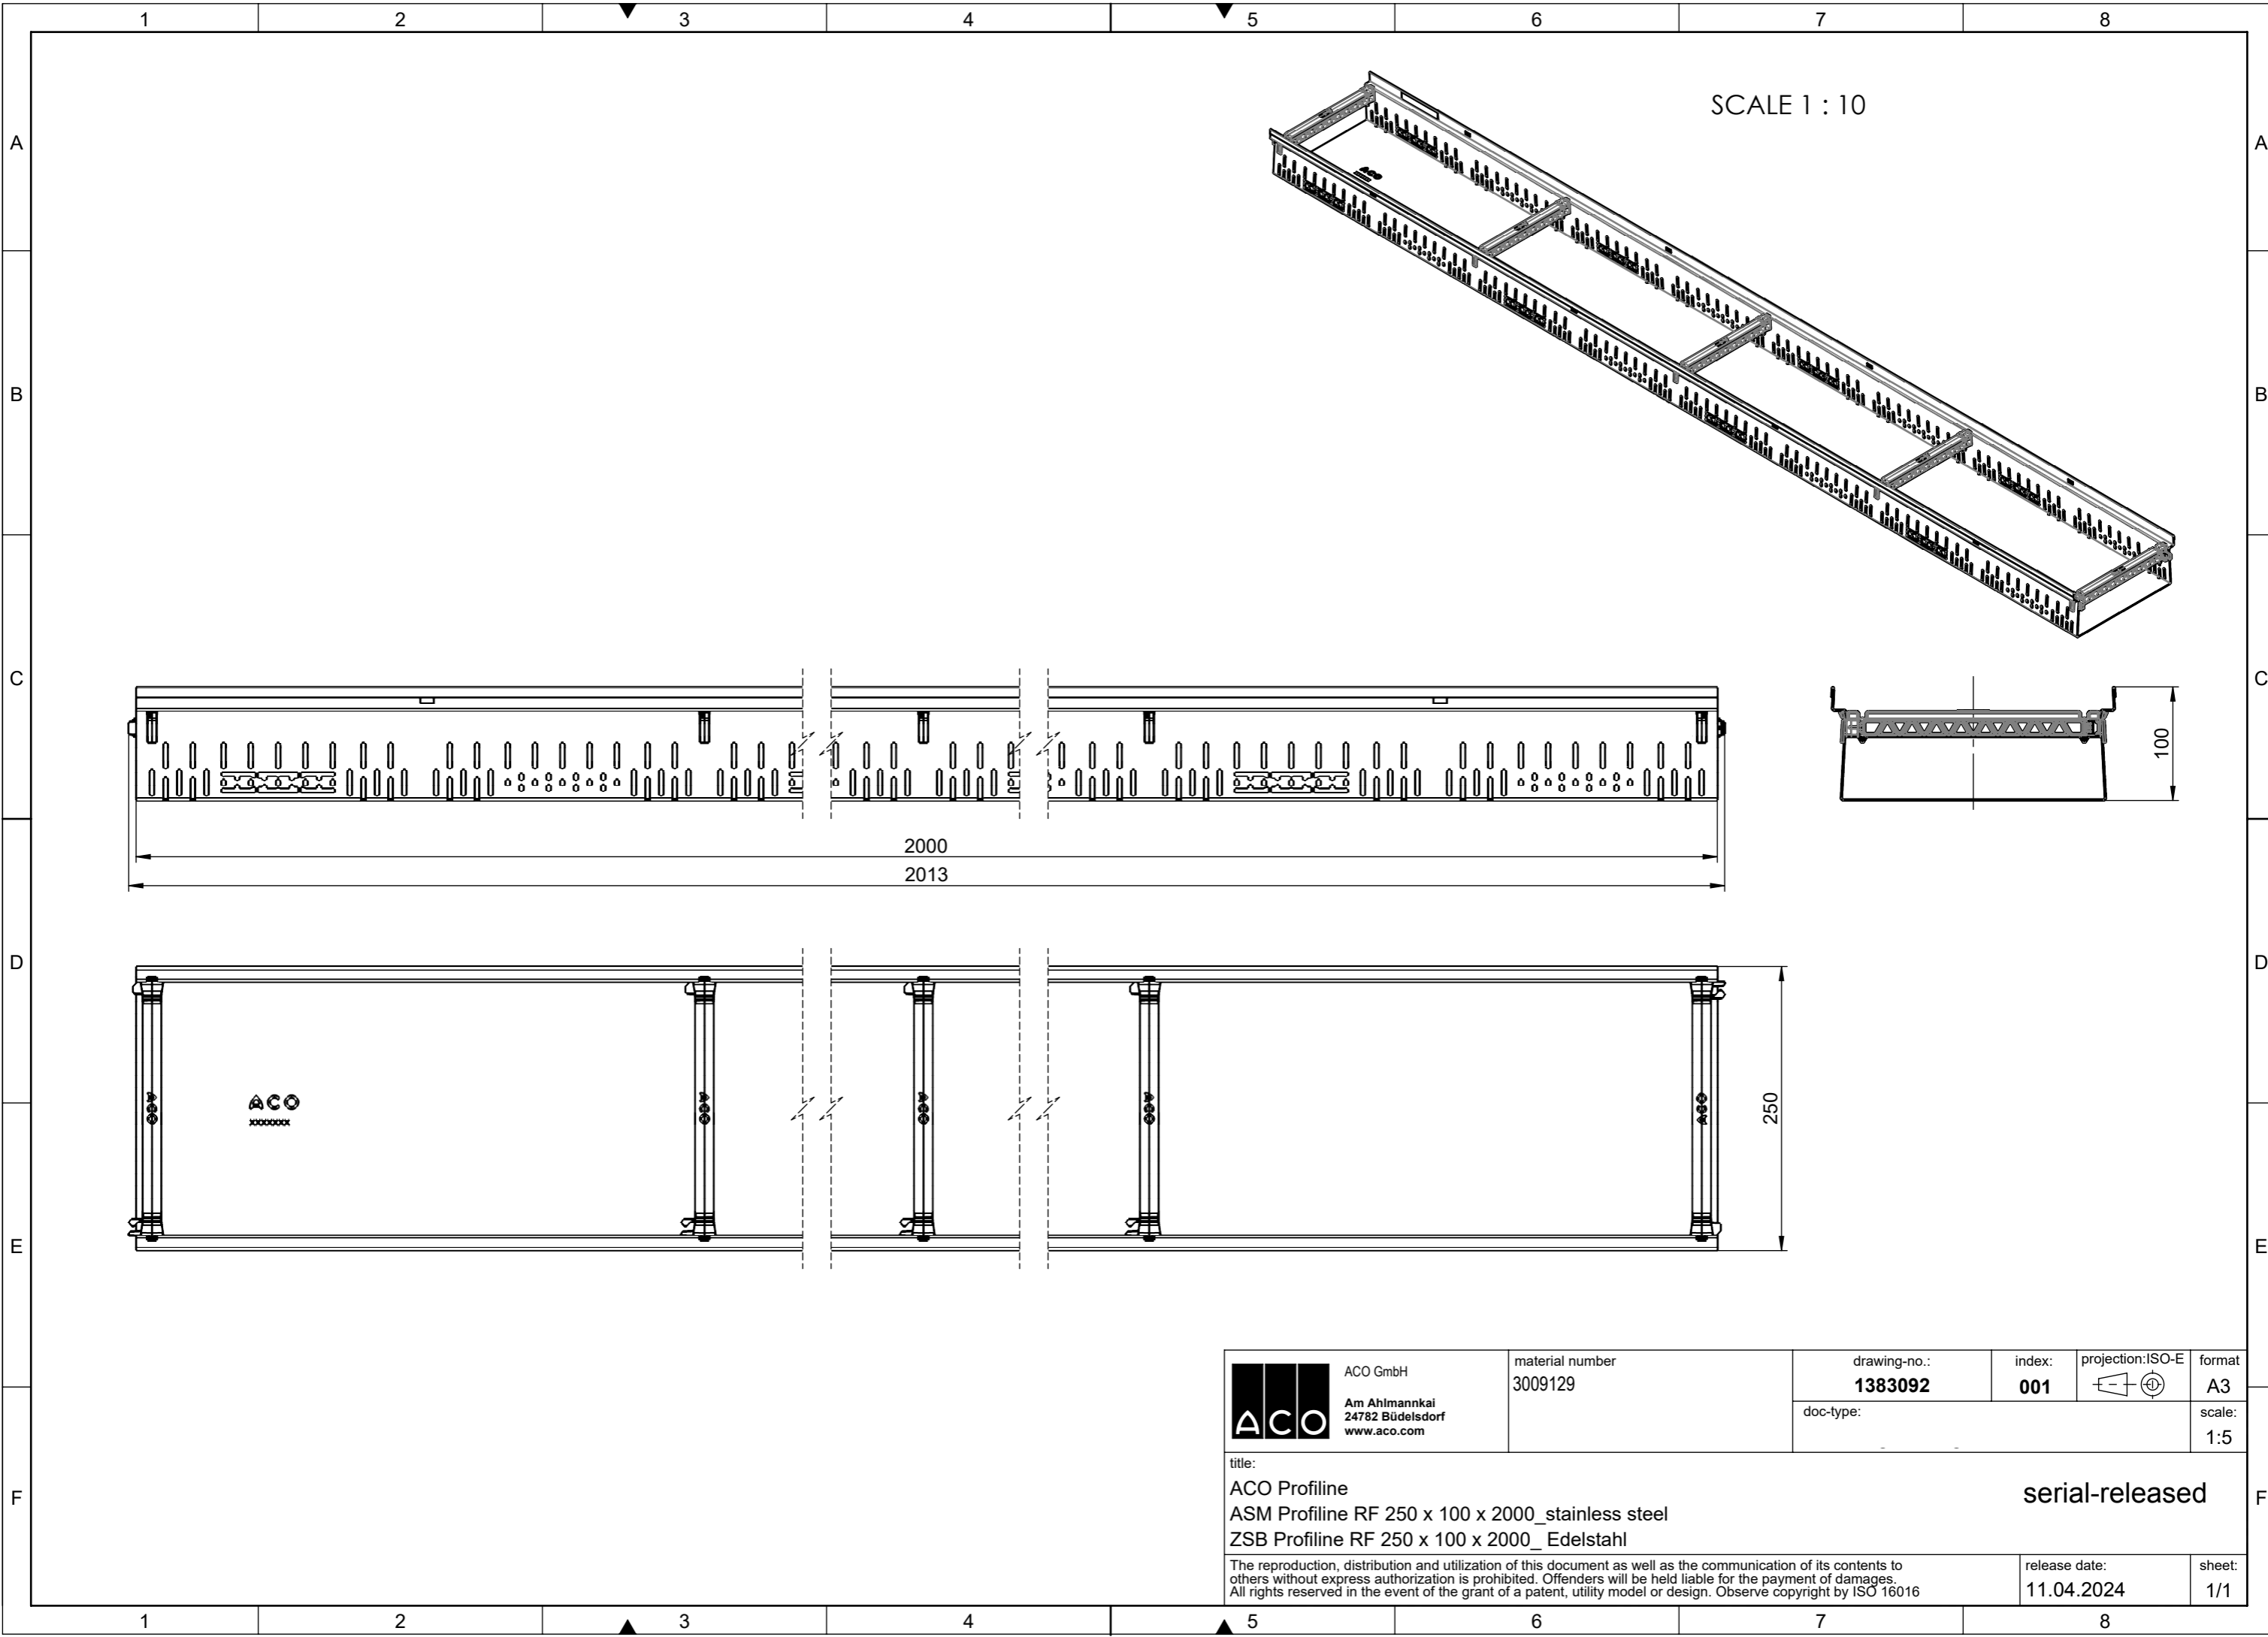

SCALE 1 : 10

2000
2013

100

250

ACO
xxxxxxxx

ACO GmbH Am Ahlmannkai 24782 Büdelsdorf www.aco.com	material number 3009129	drawing-no.: 1383092	index: 001	projection: ISO-E 	format A3	
		doc-type:			scale: 1:5	
title: ACO Profiline ASM Profiline RF 250 x 100 x 2000_stainless steel ZSB Profiline RF 250 x 100 x 2000_Edelstahl					serial-released	
The reproduction, distribution and utilization of this document as well as the communication of its contents to others without express authorization is prohibited. Offenders will be held liable for the payment of damages. All rights reserved in the event of the grant of a patent, utility model or design. Observe copyright by ISO 16016				release date: 11.04.2024	sheet: 1/1