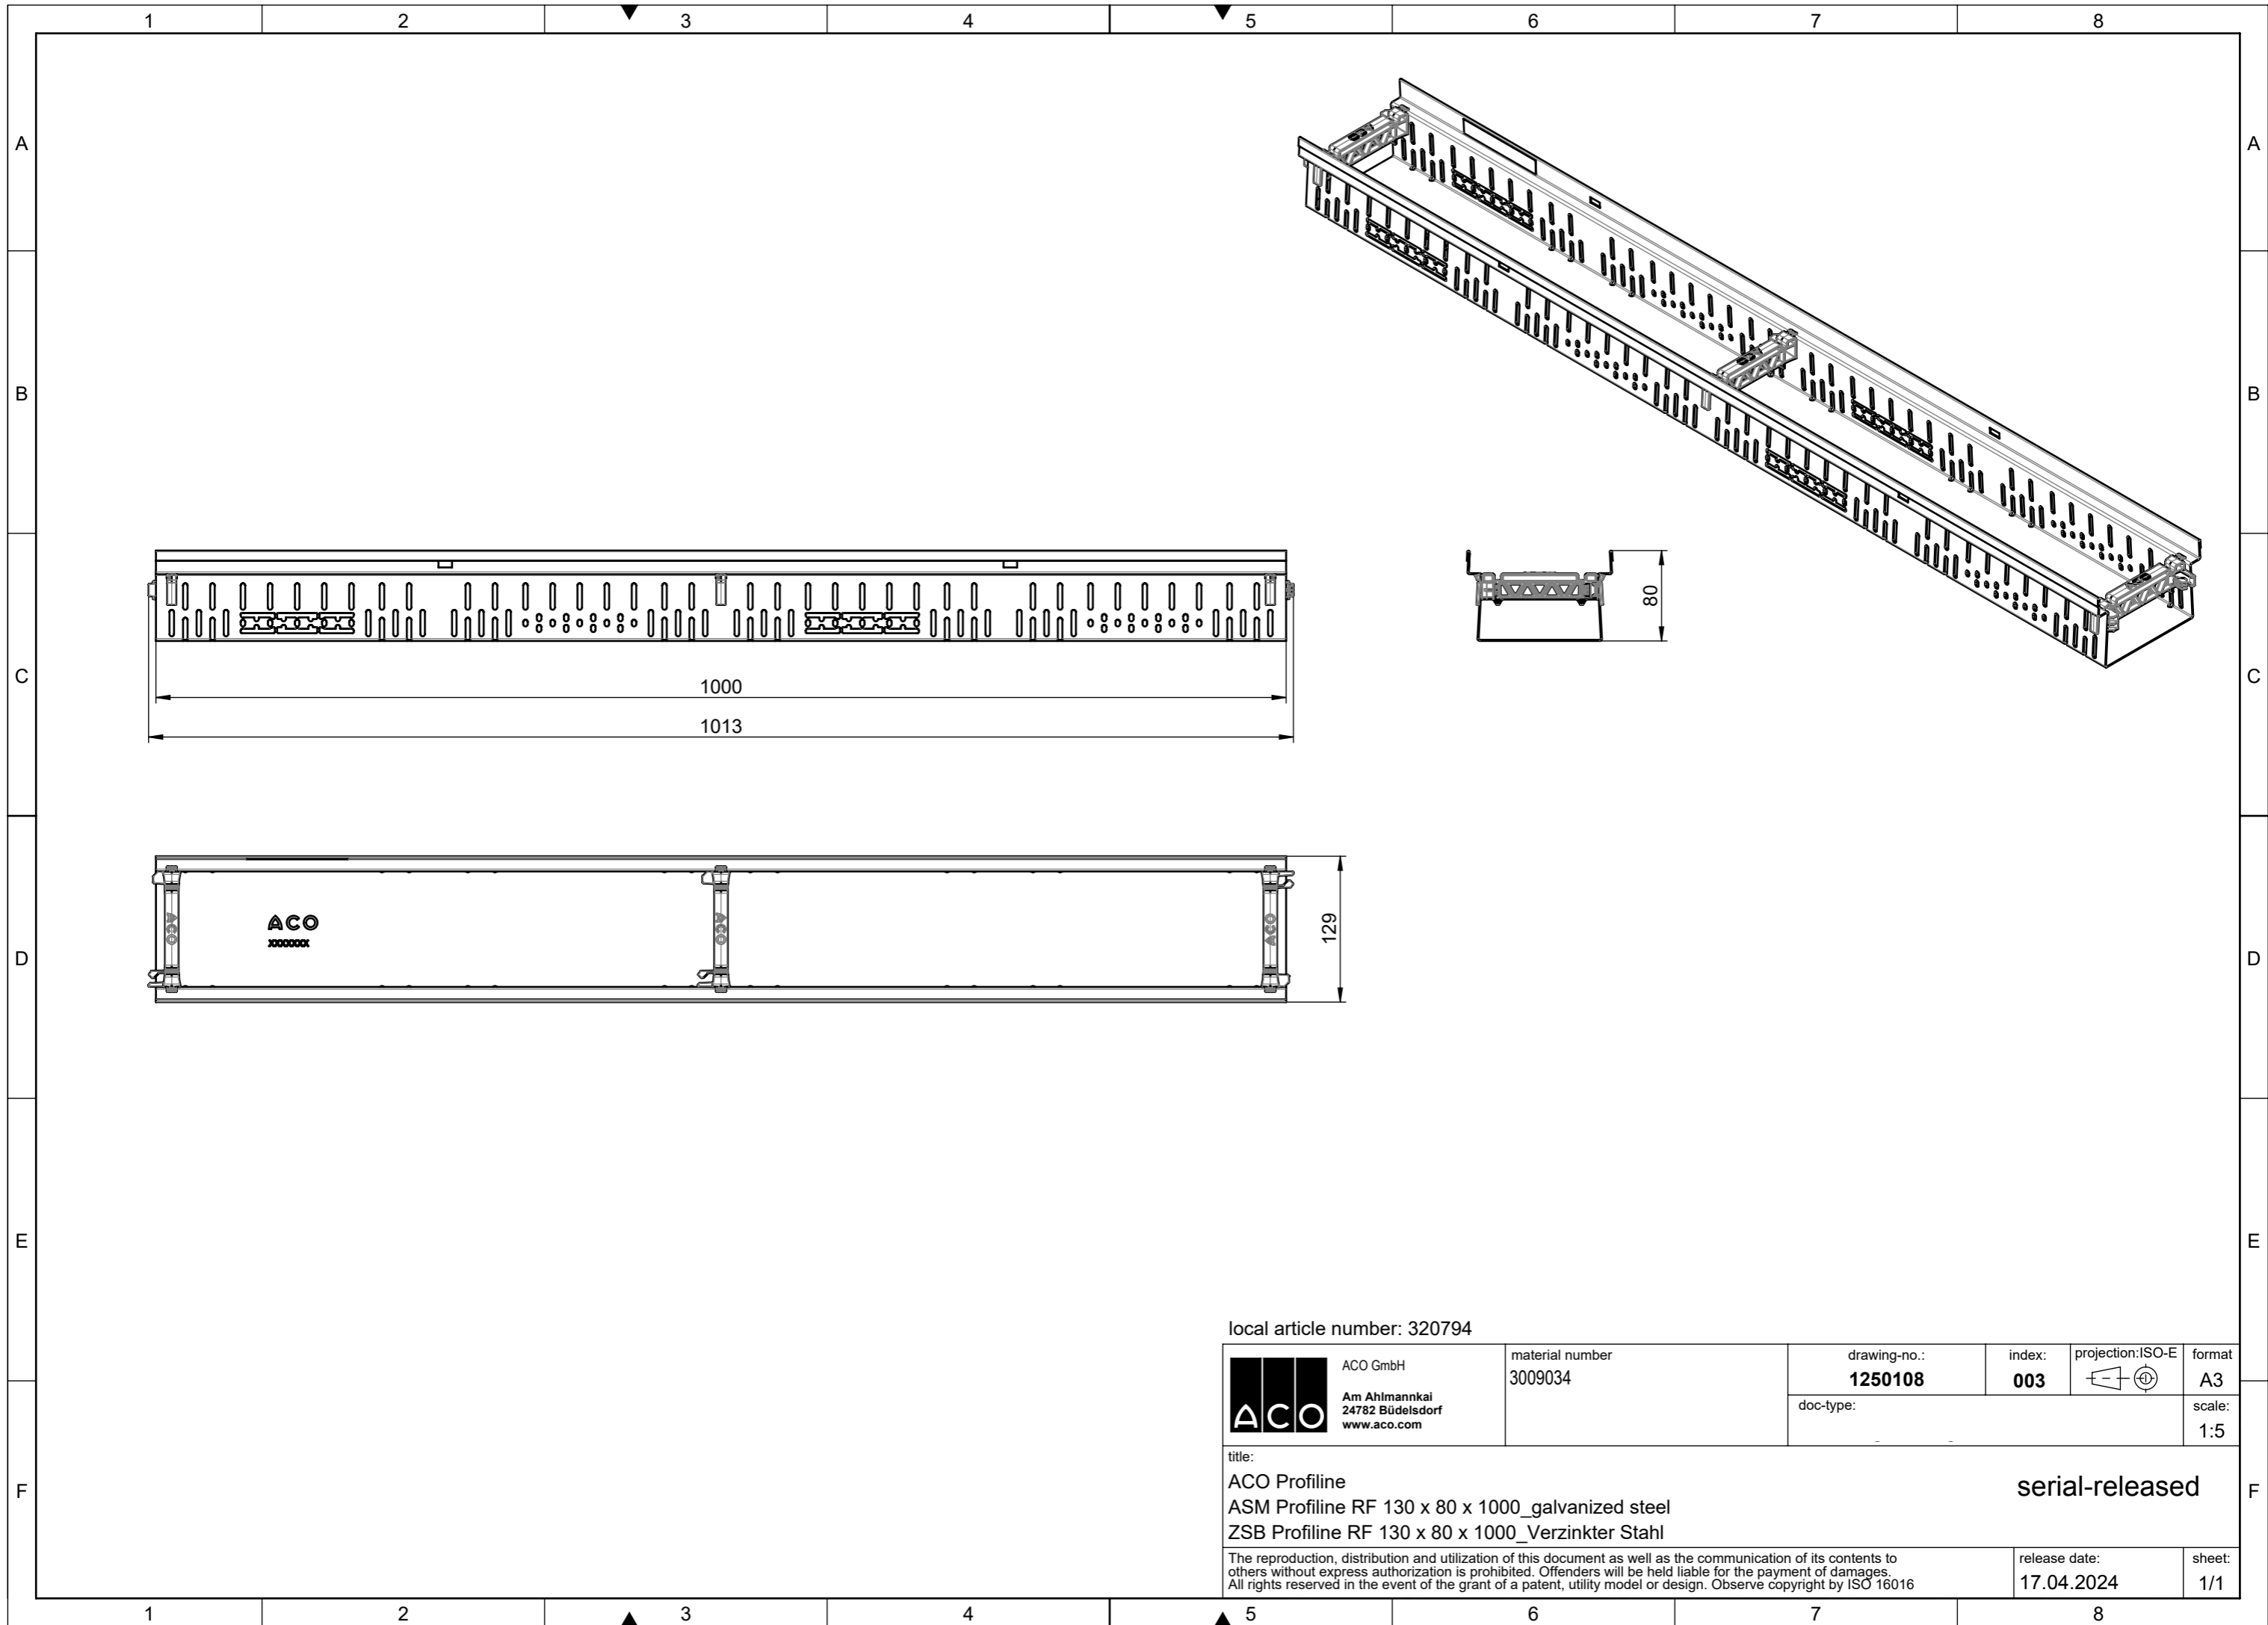

local article number: 320794

ACO GmbH Am Ahlmannkai 24782 Büdelsdorf www.aco.com	material number 3009034	drawing-no.: 1250108	index: 003	projection: ISO-E 	format A3	
		doc-type:			scale: 1:5	
title: ACO Profiline ASM Profiline RF 130 x 80 x 1000_galvanized steel ZSB Profiline RF 130 x 80 x 1000_Verzinkter Stahl					serial-released	
The reproduction, distribution and utilization of this document as well as the communication of its contents to others without express authorization is prohibited. Offenders will be held liable for the payment of damages. All rights reserved in the event of the grant of a patent, utility model or design. Observe copyright by ISO 16016				release date: 17.04.2024	sheet: 1/1