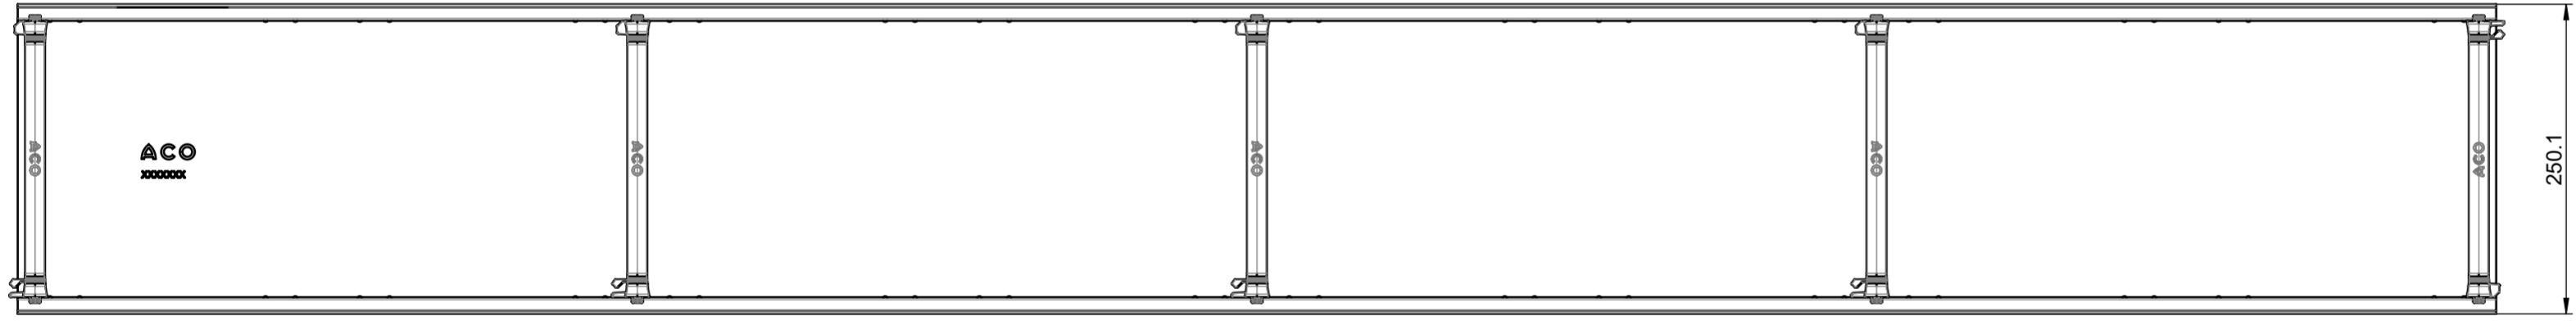

ACO GmbH Am Ahlmannkai 24782 Büdelsdorf www.aco.com	material number 3009045	drawing-no.: 1261752	index: 003	projection: ISO-E 	format A2
	doc-type:				scale: 1:5

title:
ACO Profile
ASM Profile RF 250 x 80 x 2000_galvanized steel
ZSB Profile RF 250 x 80 x 2000_Verzinkter Stahl

serial-released

release date:
17.04.2024

sheet:
1/1