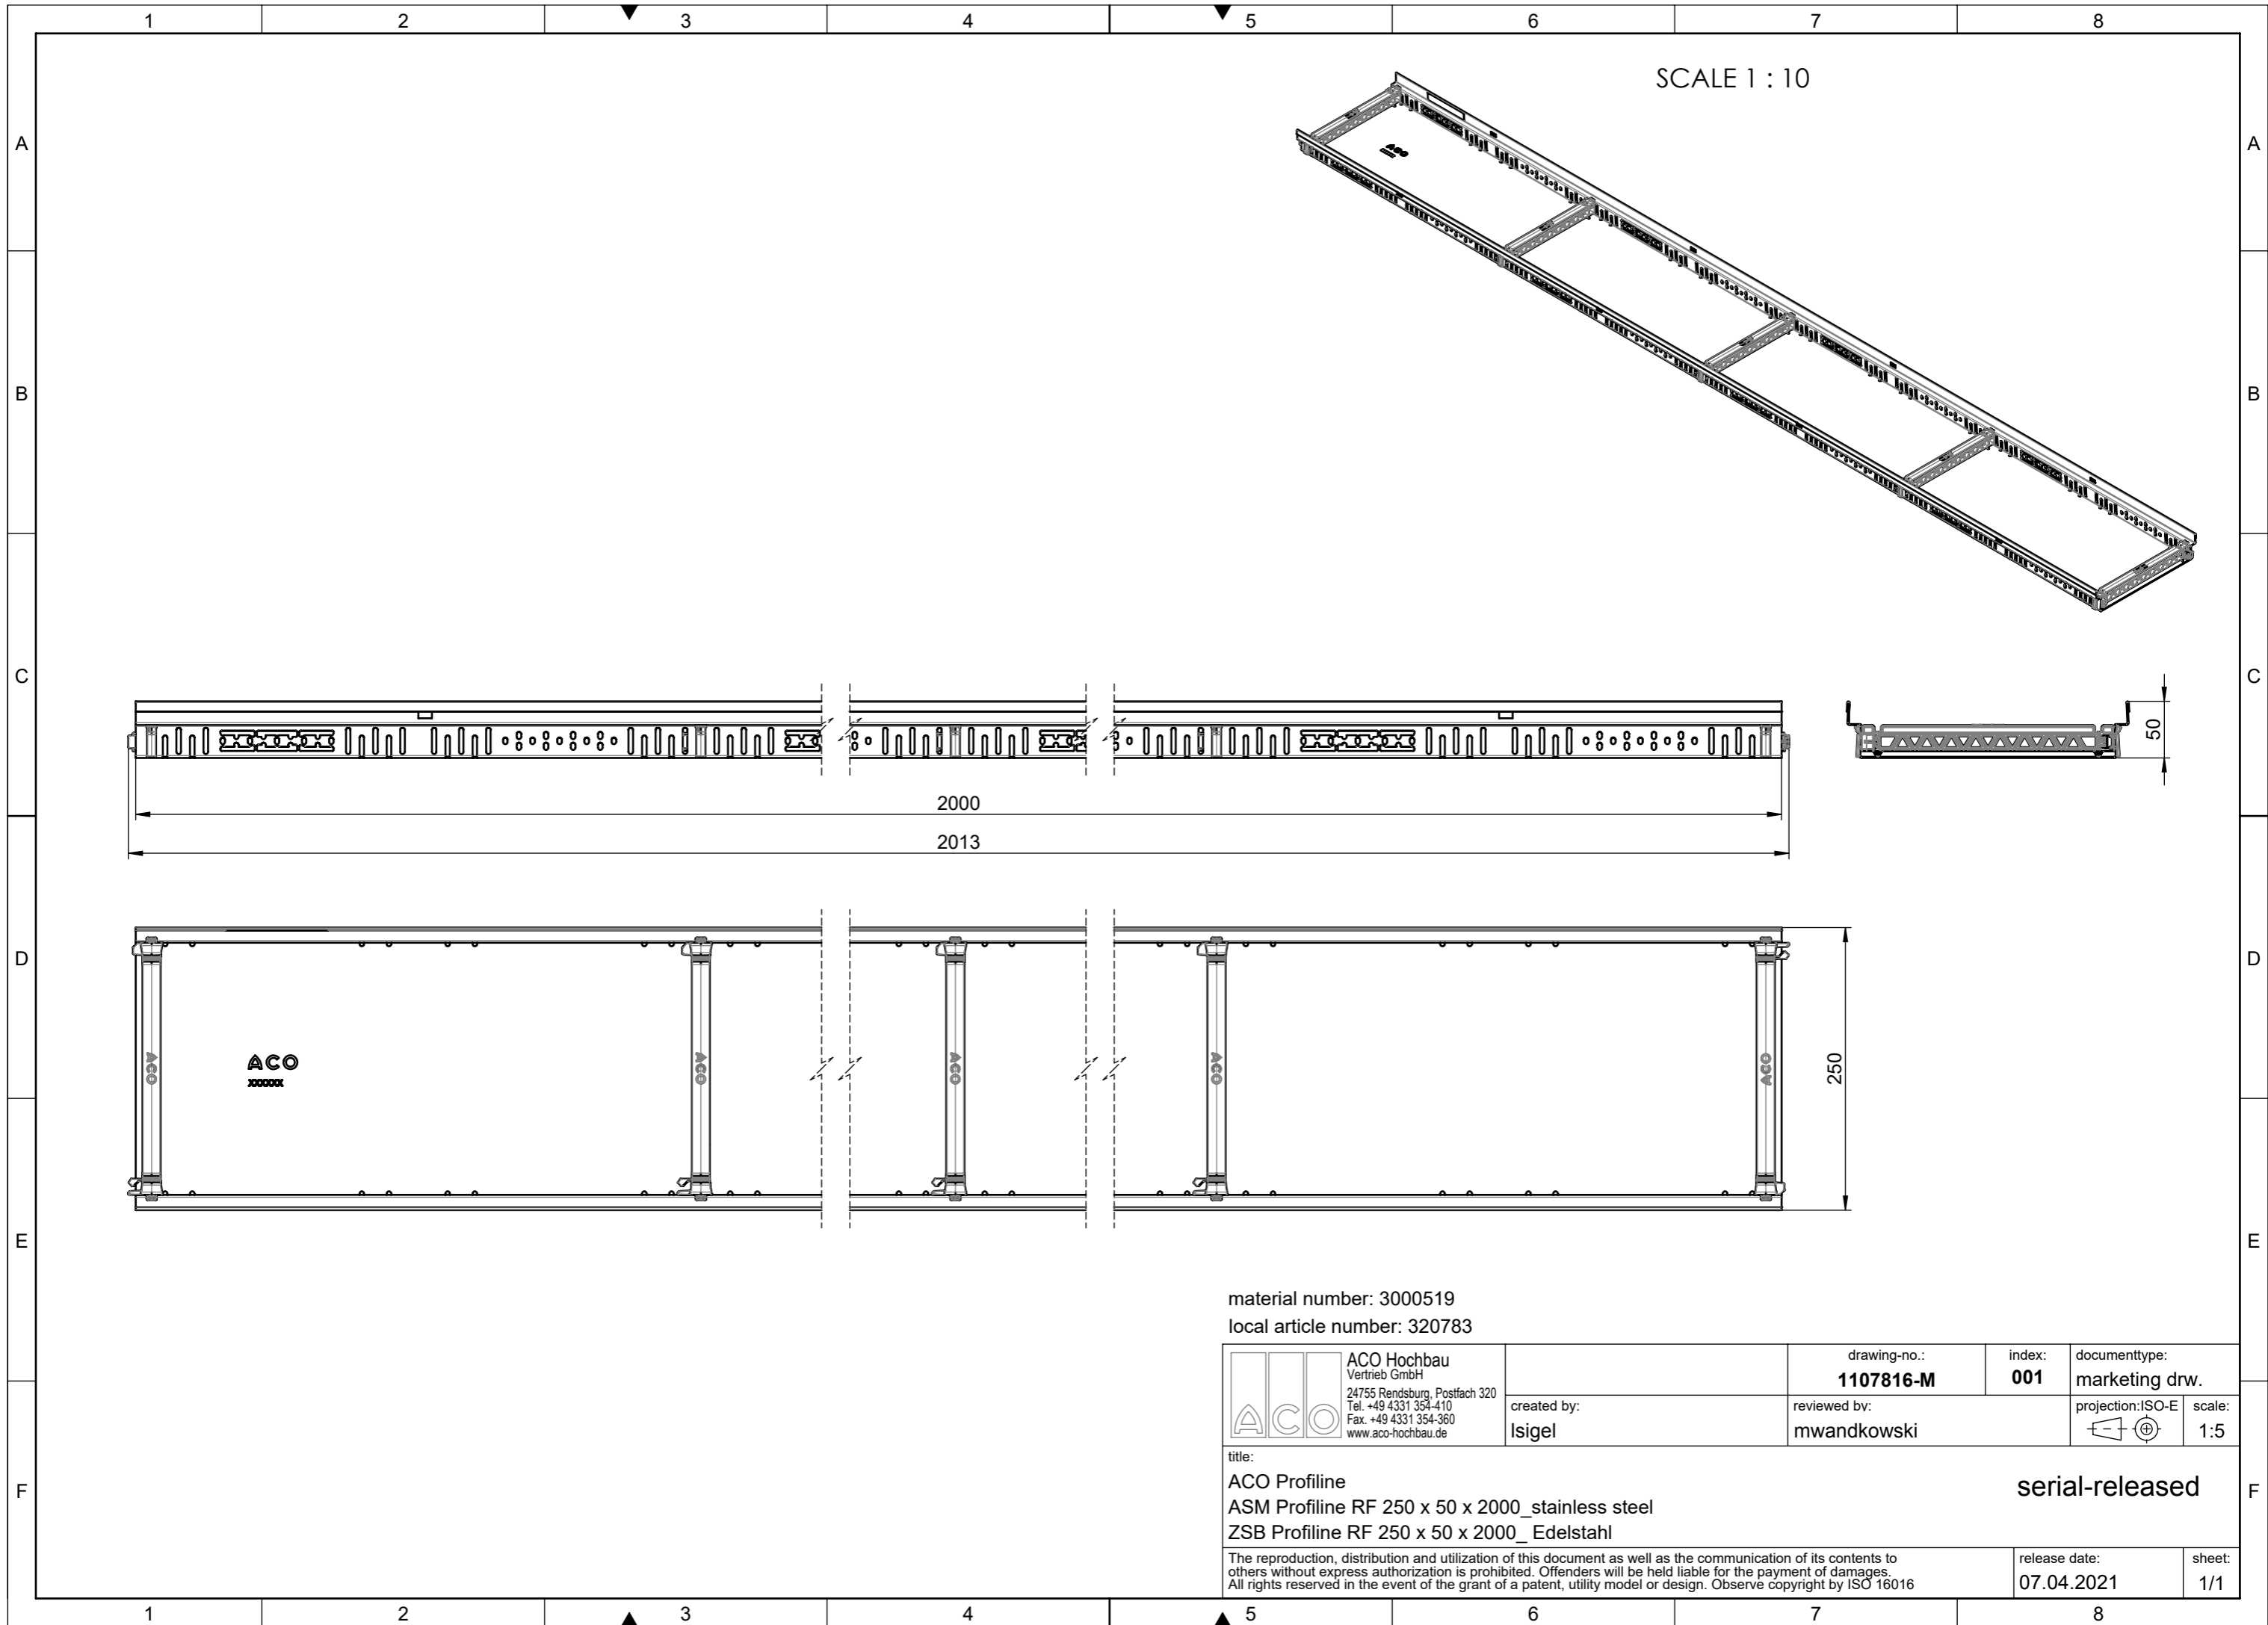

material number: 3000519
local article number: 320783

ACO Hochbau Vertrieb GmbH 24755 Rendsburg, Postfach 320 Tel. +49 4331 354-410 Fax. +49 4331 354-360 www.aco-hochbau.de	drawing-no.: 1107816-M	index: 001	documenttype: marketing drw.	
	created by: Isigel	reviewed by: mwandkowski	projection: ISO-E 	scale: 1:5
title: ACO Profiline ASM Profiline RF 250 x 50 x 2000_ stainless steel ZSB Profiline RF 250 x 50 x 2000_ Edelstahl			serial-released	
The reproduction, distribution and utilization of this document as well as the communication of its contents to others without express authorization is prohibited. Offenders will be held liable for the payment of damages. All rights reserved in the event of the grant of a patent, utility model or design. Observe copyright by ISO 16016			release date: 07.04.2021	
			sheet: 1/1