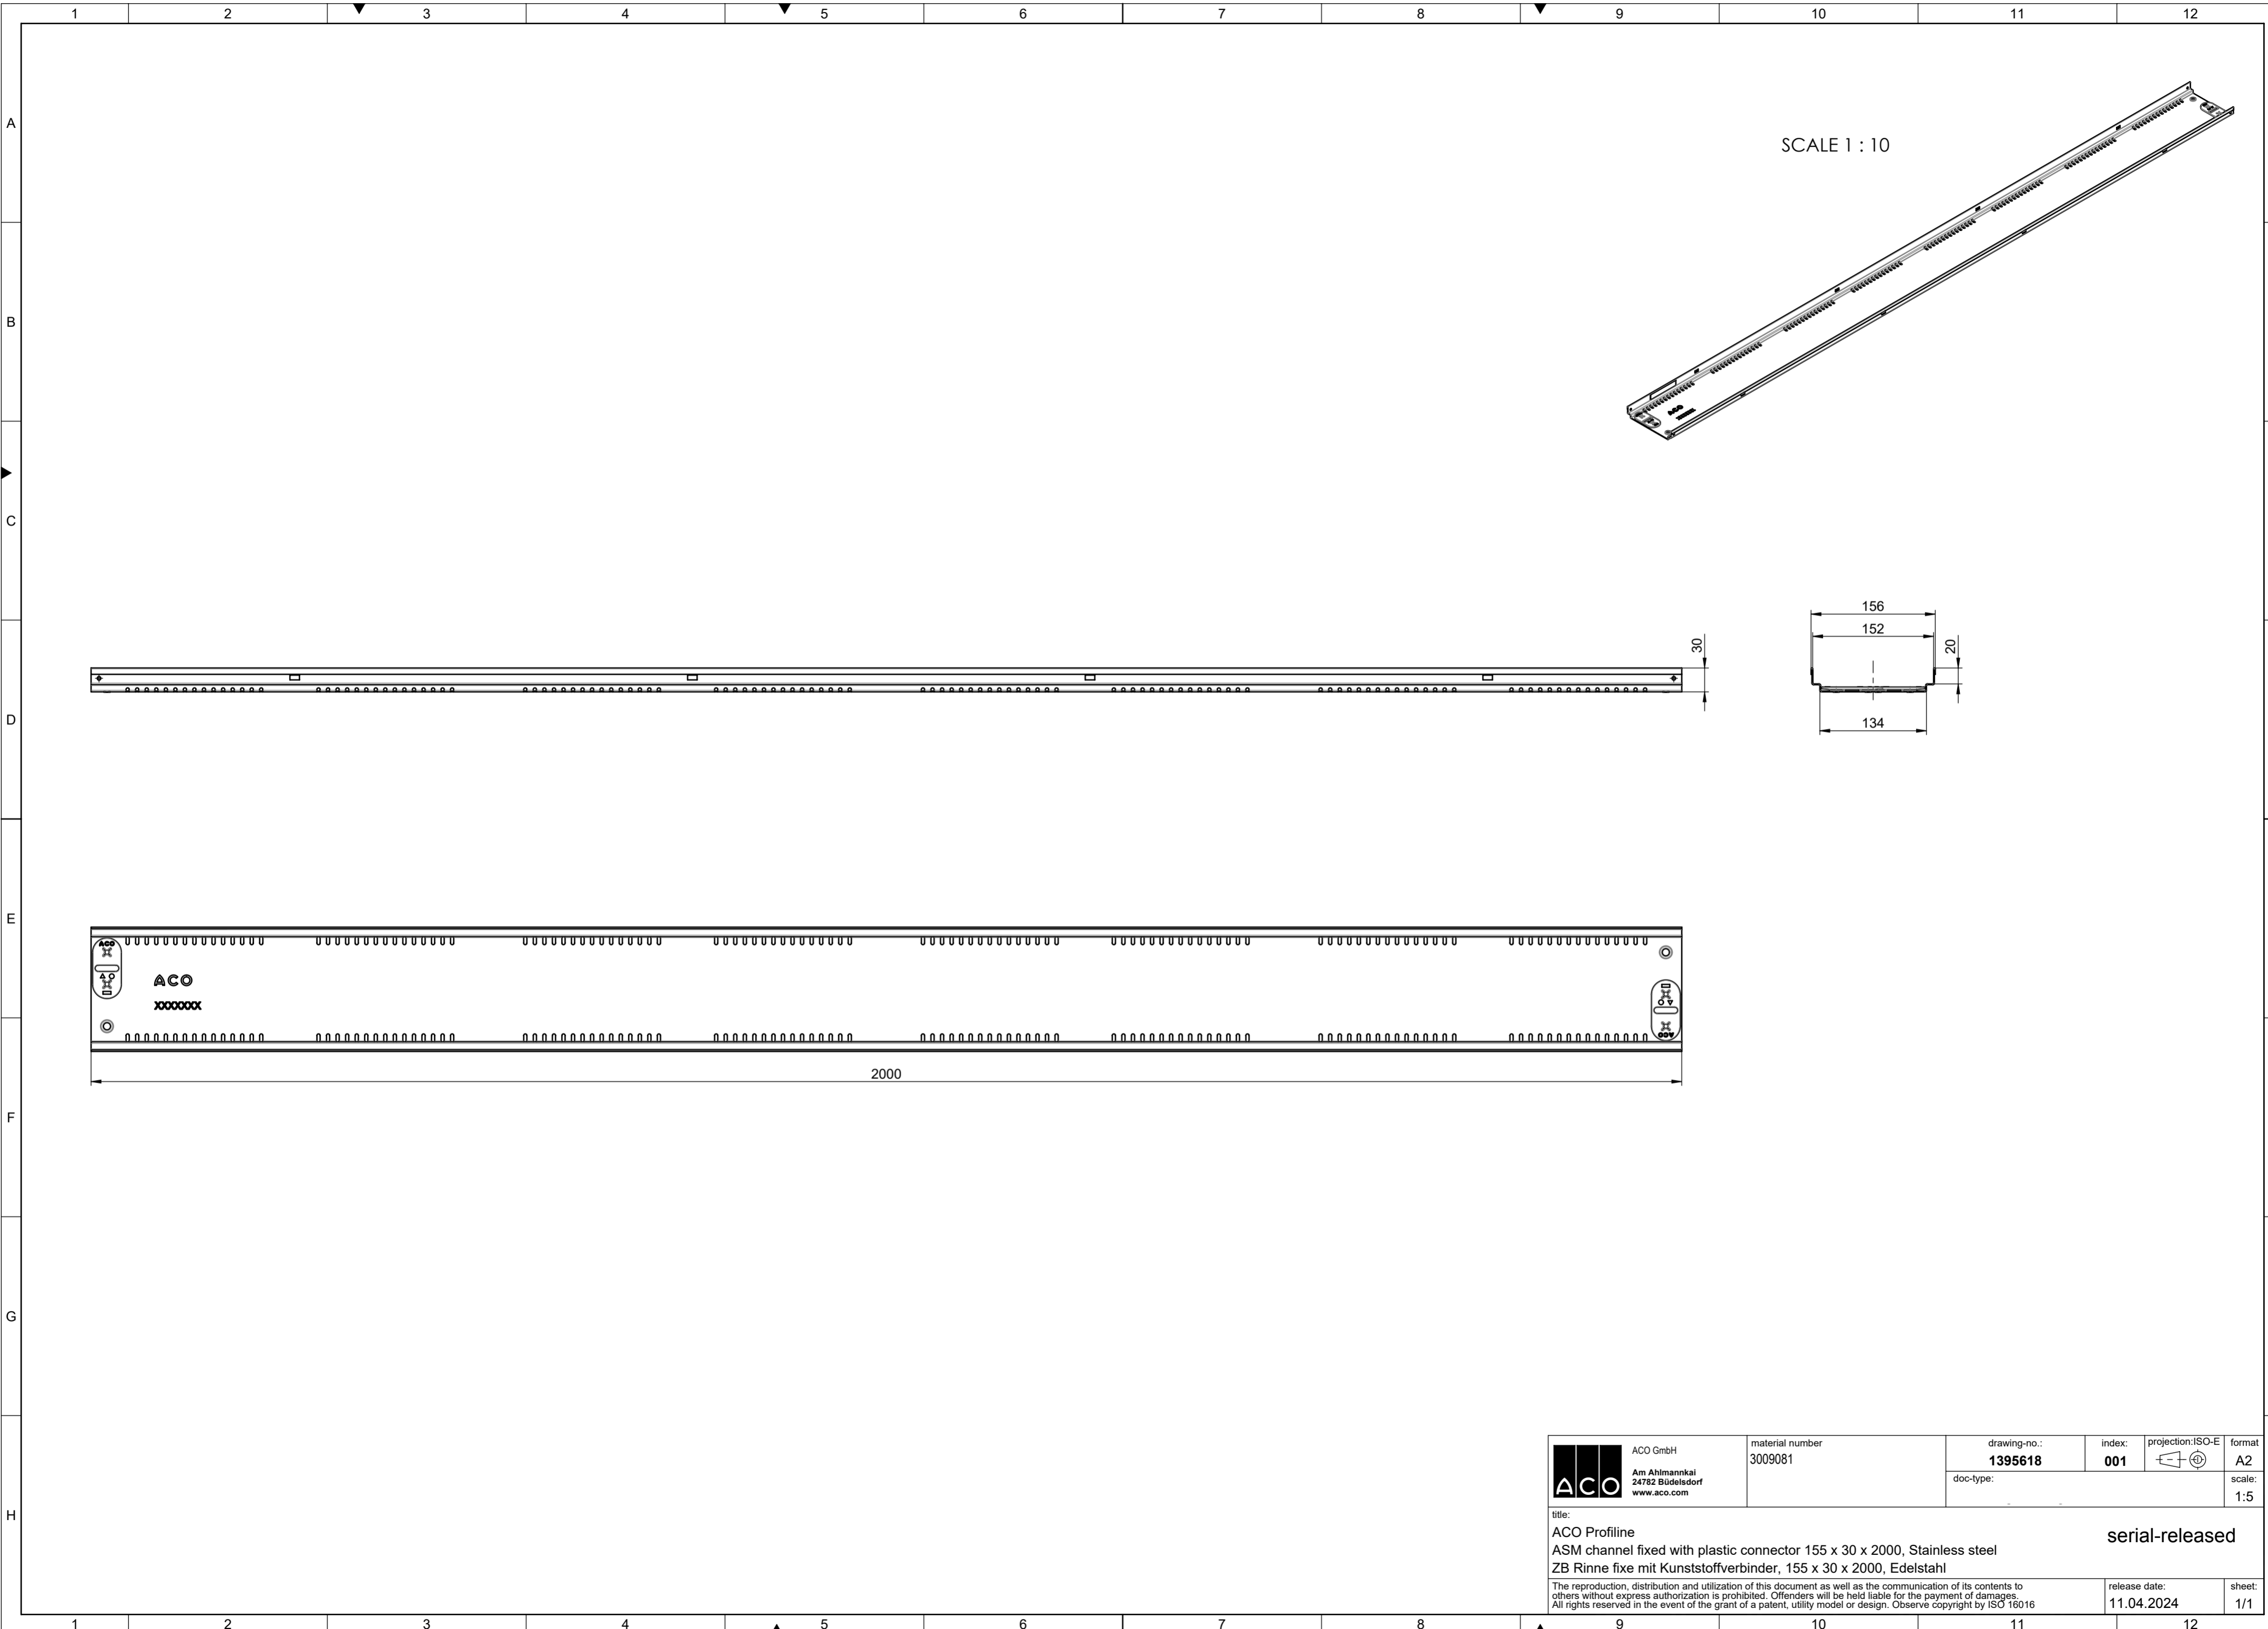

SCALE 1 : 10

ACO GmbH Am Ahlmannkai 24782 Büdelsdorf www.aco.com	material number 3009081	drawing-no.: 1395618	index: 001	projection: ISO-E 	format A2
	doc-type:				scale: 1:5
title: ACO Profiline ASM channel fixed with plastic connector 155 x 30 x 2000, Stainless steel ZB Rinne fixe mit Kunststoffverbinder, 155 x 30 x 2000, Edelstahl					serial-released
The reproduction, distribution and utilization of this document as well as the communication of its contents to others without express authorization is prohibited. Offenders will be held liable for the payment of damages. All rights reserved in the event of the grant of a patent, utility model or design. Observe copyright by ISO 16016				release date: 11.04.2024	sheet: 1/1