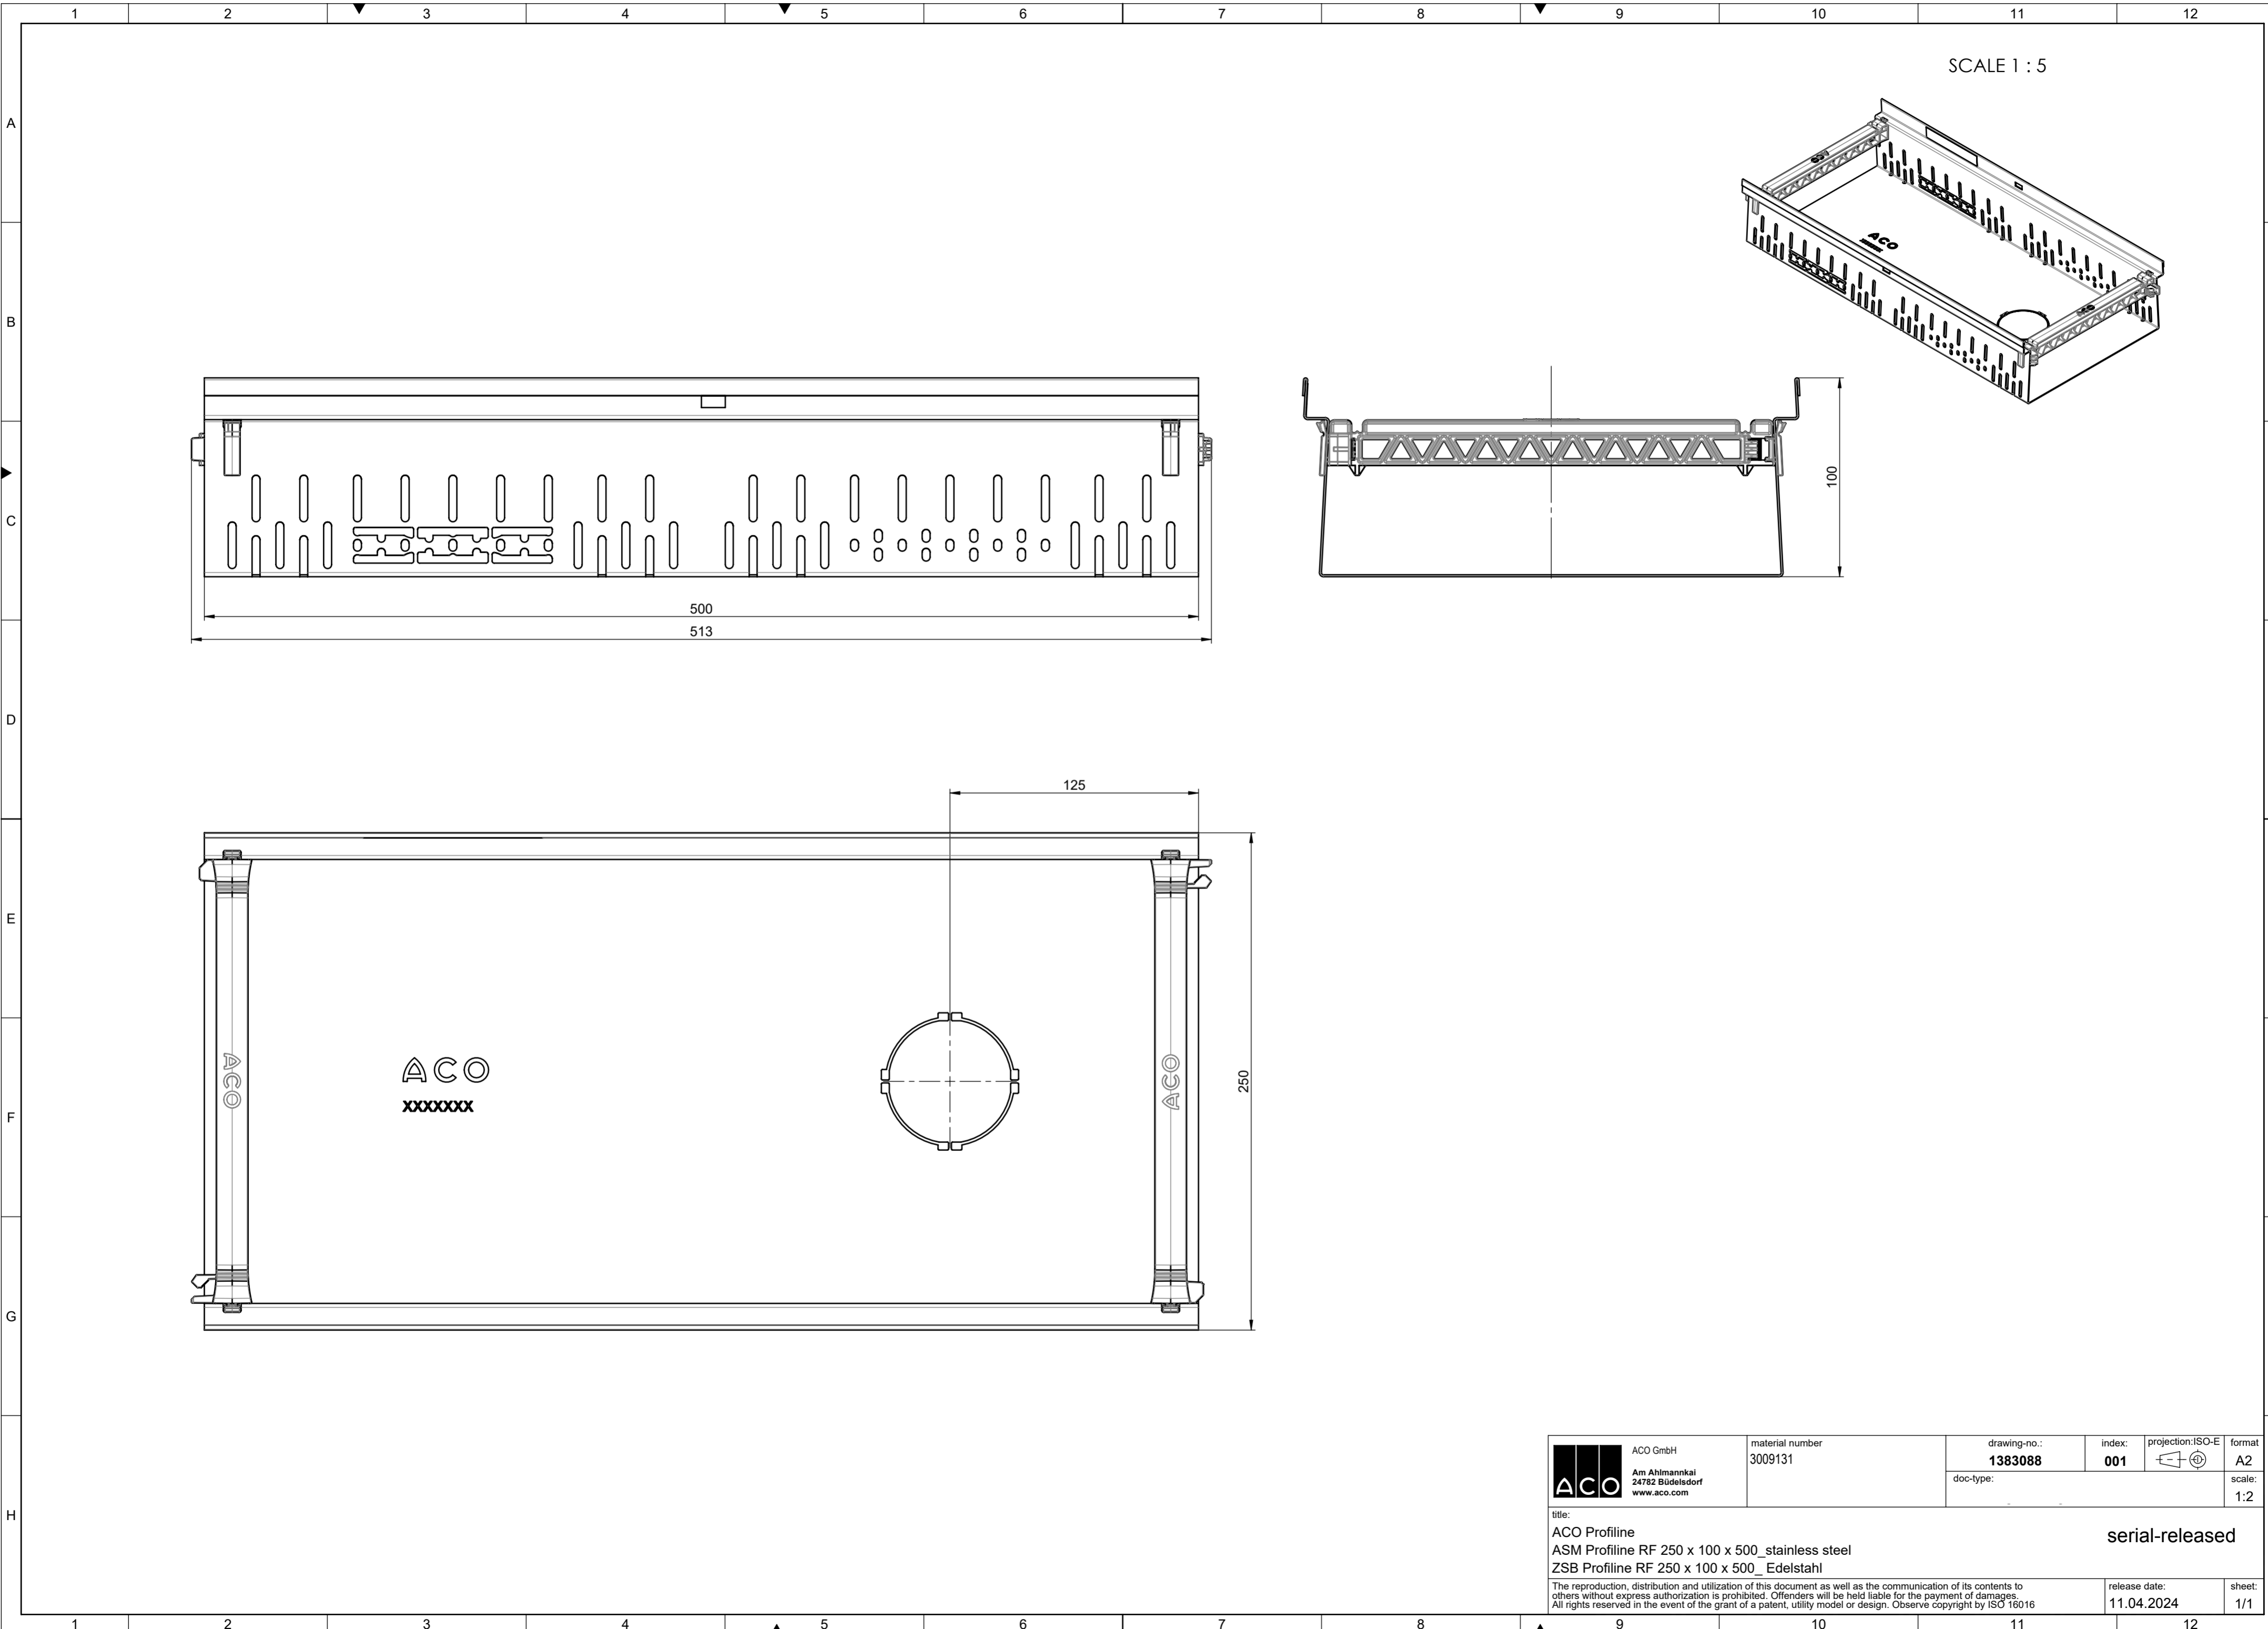

SCALE 1 : 5

ACO GmbH Am Ahlmannkai 24782 Büdelsdorf www.aco.com	material number 3009131	drawing-no.: 1383088	index: 001	projection: ISO-E 	format A2
	doc-type:				scale: 1:2
title: ACO Profile ASM Profile RF 250 x 100 x 500_ stainless steel ZSB Profile RF 250 x 100 x 500_ Edelstahl					serial-released sheet: 1/1
The reproduction, distribution and utilization of this document as well as the communication of its contents to others without express authorization is prohibited. Offenders will be held liable for the payment of damages. All rights reserved in the event of the grant of a patent, utility model or design. Observe copyright by ISO 16016				release date: 11.04.2024