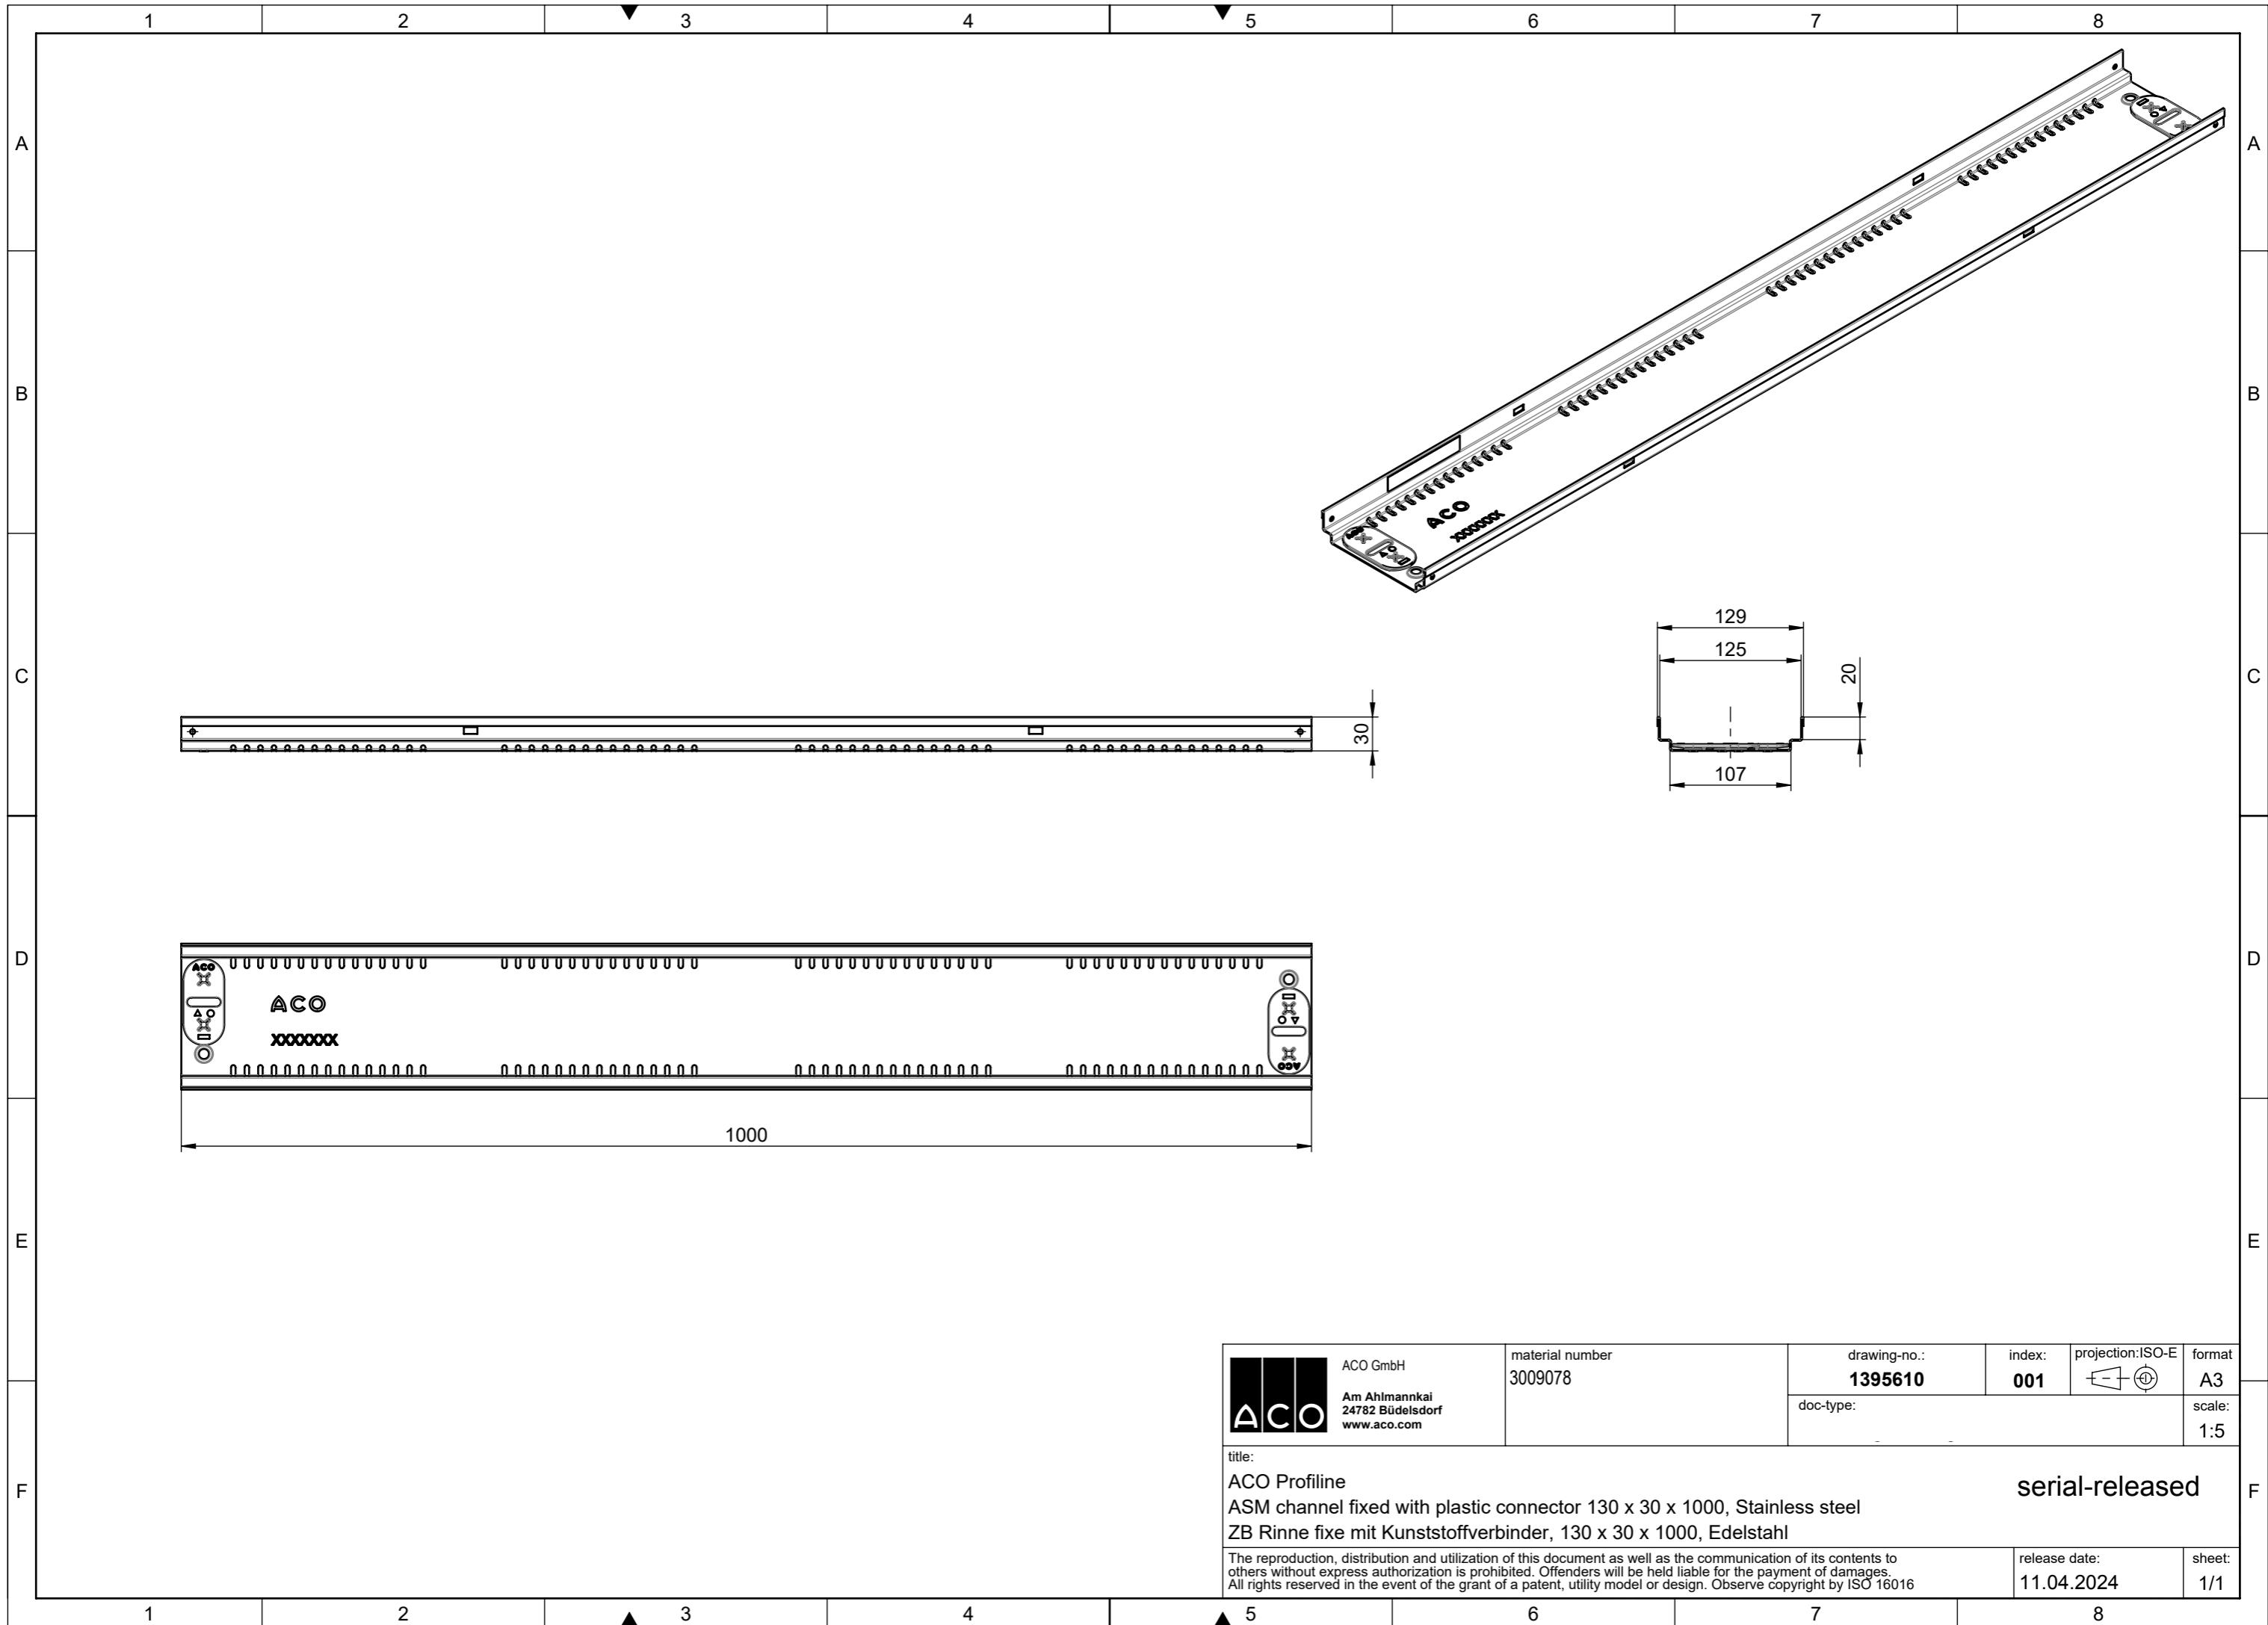

SCALE 1 : 5

30

20

129

125

107

500

 ACO GmbH Am Ahlmannkai 24782 Büdelsdorf www.aco.com	material number 3009079	drawing-no.: 1395608	index: 001	projection: ISO-E 	format A3
		doc-type:			scale: 1:2
title: ACO Profiline ASM channel fixed with plastic connector 130 x 30 x 500, Stainless steel ZB Rinne fixe mit Kunststoffverbinder, 130 x 30 x 500, Edelstahl					serial-released
<small>The reproduction, distribution and utilization of this document as well as the communication of its contents to others without express authorization is prohibited. Offenders will be held liable for the payment of damages. All rights reserved in the event of the grant of a patent, utility model or design. Observe copyright by ISO 16016</small>				release date: 11.04.2024	sheet: 1/1