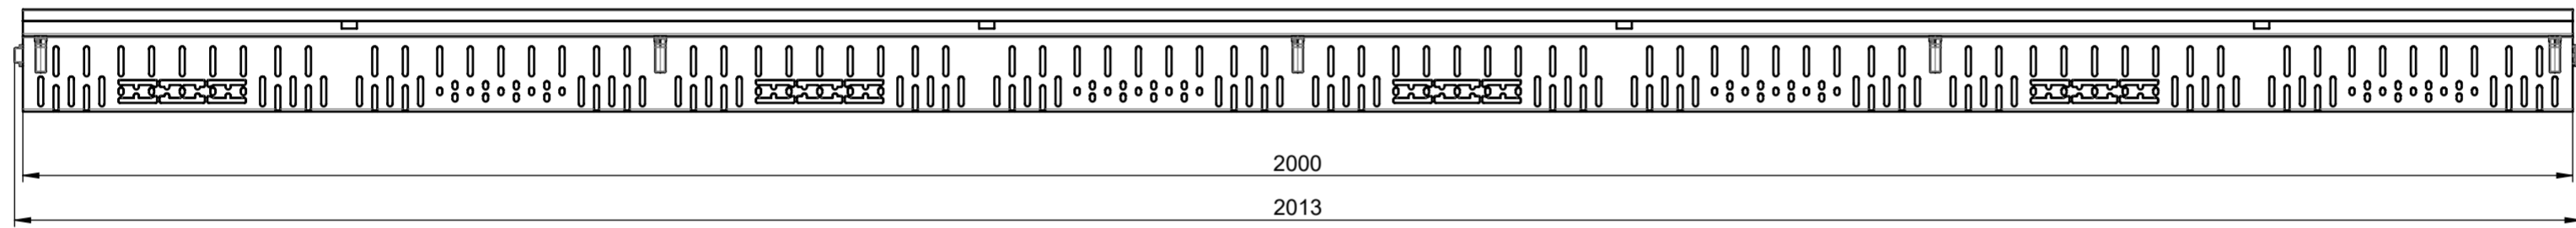

1 2 3 4 5 6 7 8 9 10 11 12

A
B
C
D
E
F
G
H

local article number: 320824

ACO GmbH Am Ahlmannkai 24782 Büdelsdorf www.aco.com	material number 3009097	drawing-no.: 1262463	index: 003	projection: ISO-E 	format A2
	doc-type:				scale: 1:5

title:
ACO Profiline
ASM Profiline RF 200 x 80 x 2000_ stainless steel
ZSB Profiline RF 200 x 80 x 2000_ Edelstahl

serial-released

1 2 3 4 5 6 7 8 9 10 11 12