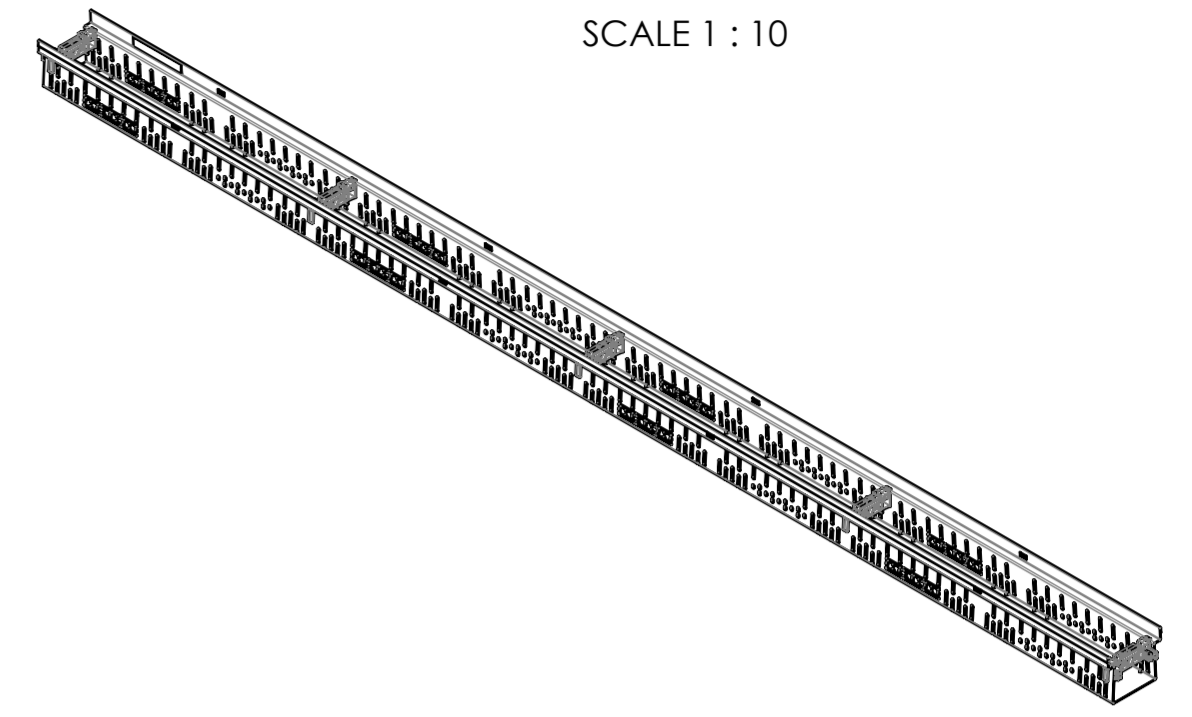

1 2 3 4 5 6 7 8 9 10 11 12

A
B
C
D
E
F
G
H

SCALE 1 : 10

local article number: 320801

material number
3009085

drawing-no.:
1261252
index: **002**
projection: ISO-E
format: **A2**
scale: **1:5**

title:
ACO Profiline
ASM Profiline RF 100 x 80 x 2000_ stainless steel
ZSB Profiline RF 100 x 80 x 2000_ Edelstahl

serial-released

The reproduction, distribution and utilization of this document as well as the communication of its contents to others without express authorization is prohibited. Offenders will be held liable for the payment of damages. All rights reserved in the event of the grant of a patent, utility model or design. Observe copyright by ISO 16016

release date:
17.04.2024
sheet:
1/1

1 2 3 4 5 6 7 8 9 10 11 12