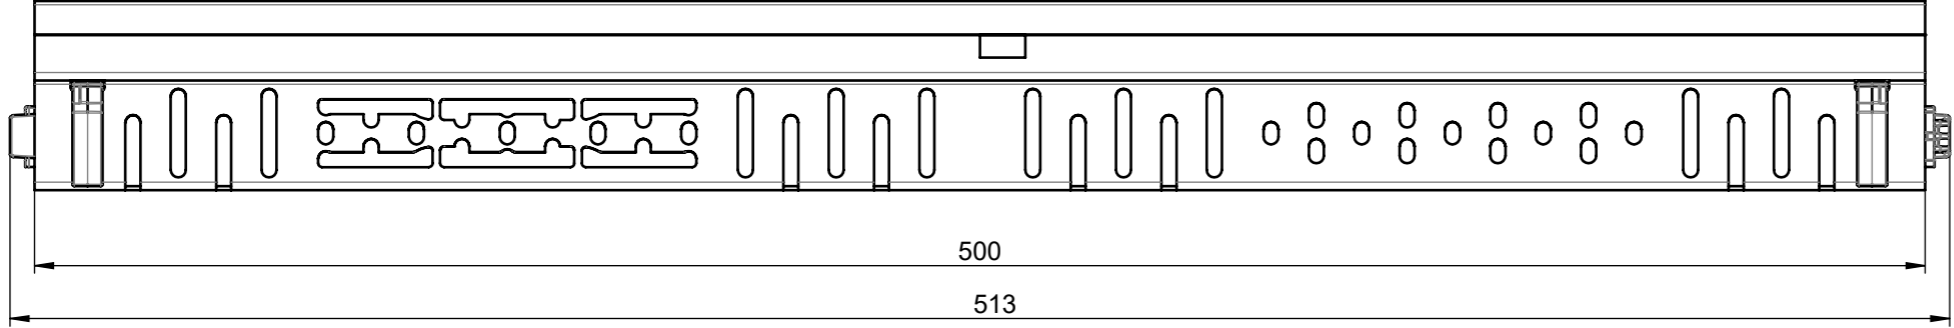

material number: 3000043
local article number: 320720

ACO Hochbau
Vertrieb GmbH
24755 Rendsburg, Postfach 320
Tel. +49 4331 354-410
Fax. +49 4331 354-360
www.aco-hochbau.de

created by:
Isigel

drawing-no.:
1097251-M

reviewed by:
mwandkowski

index:
003

documenttype:
marketing drw.

projection:ISO-E scale:
1:2

title:
ACO Profiline
ASM Profiline RF 130 x 50 x 500_ stainless steel
ZSB Profiline RF 130 x 50 x 500_ Edelstahl

serial-released

The reproduction, distribution and utilization of this document as well as the communication of its contents to others without express authorization is prohibited. Offenders will be held liable for the payment of damages. All rights reserved in the event of the grant of a patent, utility model or design. Observe copyright by ISO 16016

release date:
07.04.2021

sheet:
1/1