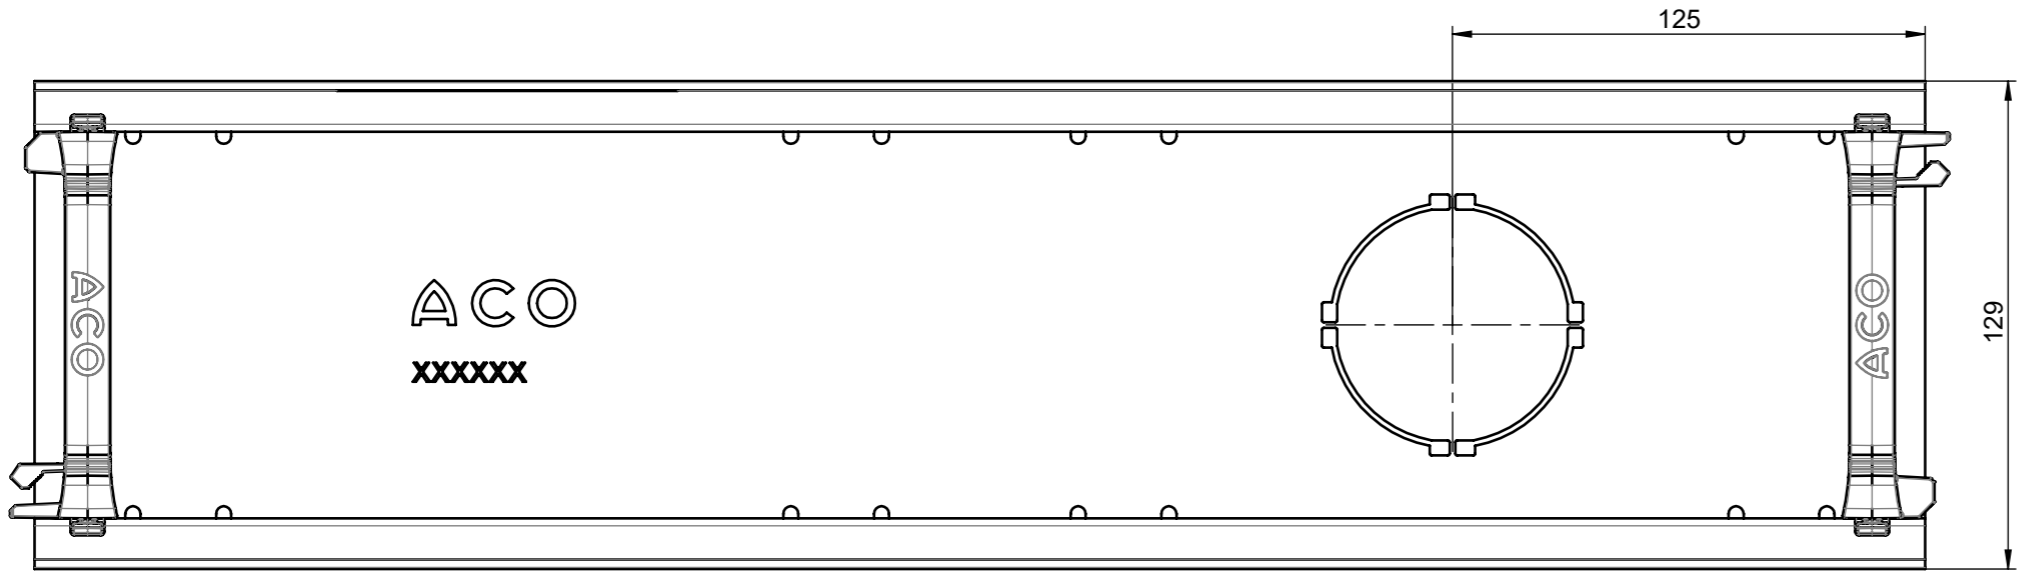

material number: 3000043
local article number: 320720

ACO Hochbau
Vertrieb GmbH
24755 Rendsburg, Postfach 320
Tel. +49 4331 354-410
Fax. +49 4331 354-360
www.aco-hochbau.de

created by:
Isigel

drawing-no.:
1097251-M

reviewed by:
mwandkowski

index:
003

documenttype:
marketing drw.

projection:ISO-E scale:
1:2

title:
ACO Profiline
ASM Profiline RF 130 x 50 x 500_ stainless steel
ZSB Profiline RF 130 x 50 x 500_ Edelstahl

serial-released

The reproduction, distribution and utilization of this document as well as the communication of its contents to others without express authorization is prohibited. Offenders will be held liable for the payment of damages. All rights reserved in the event of the grant of a patent, utility model or design. Observe copyright by ISO 16016

release date:
07.04.2021

sheet:
1/1