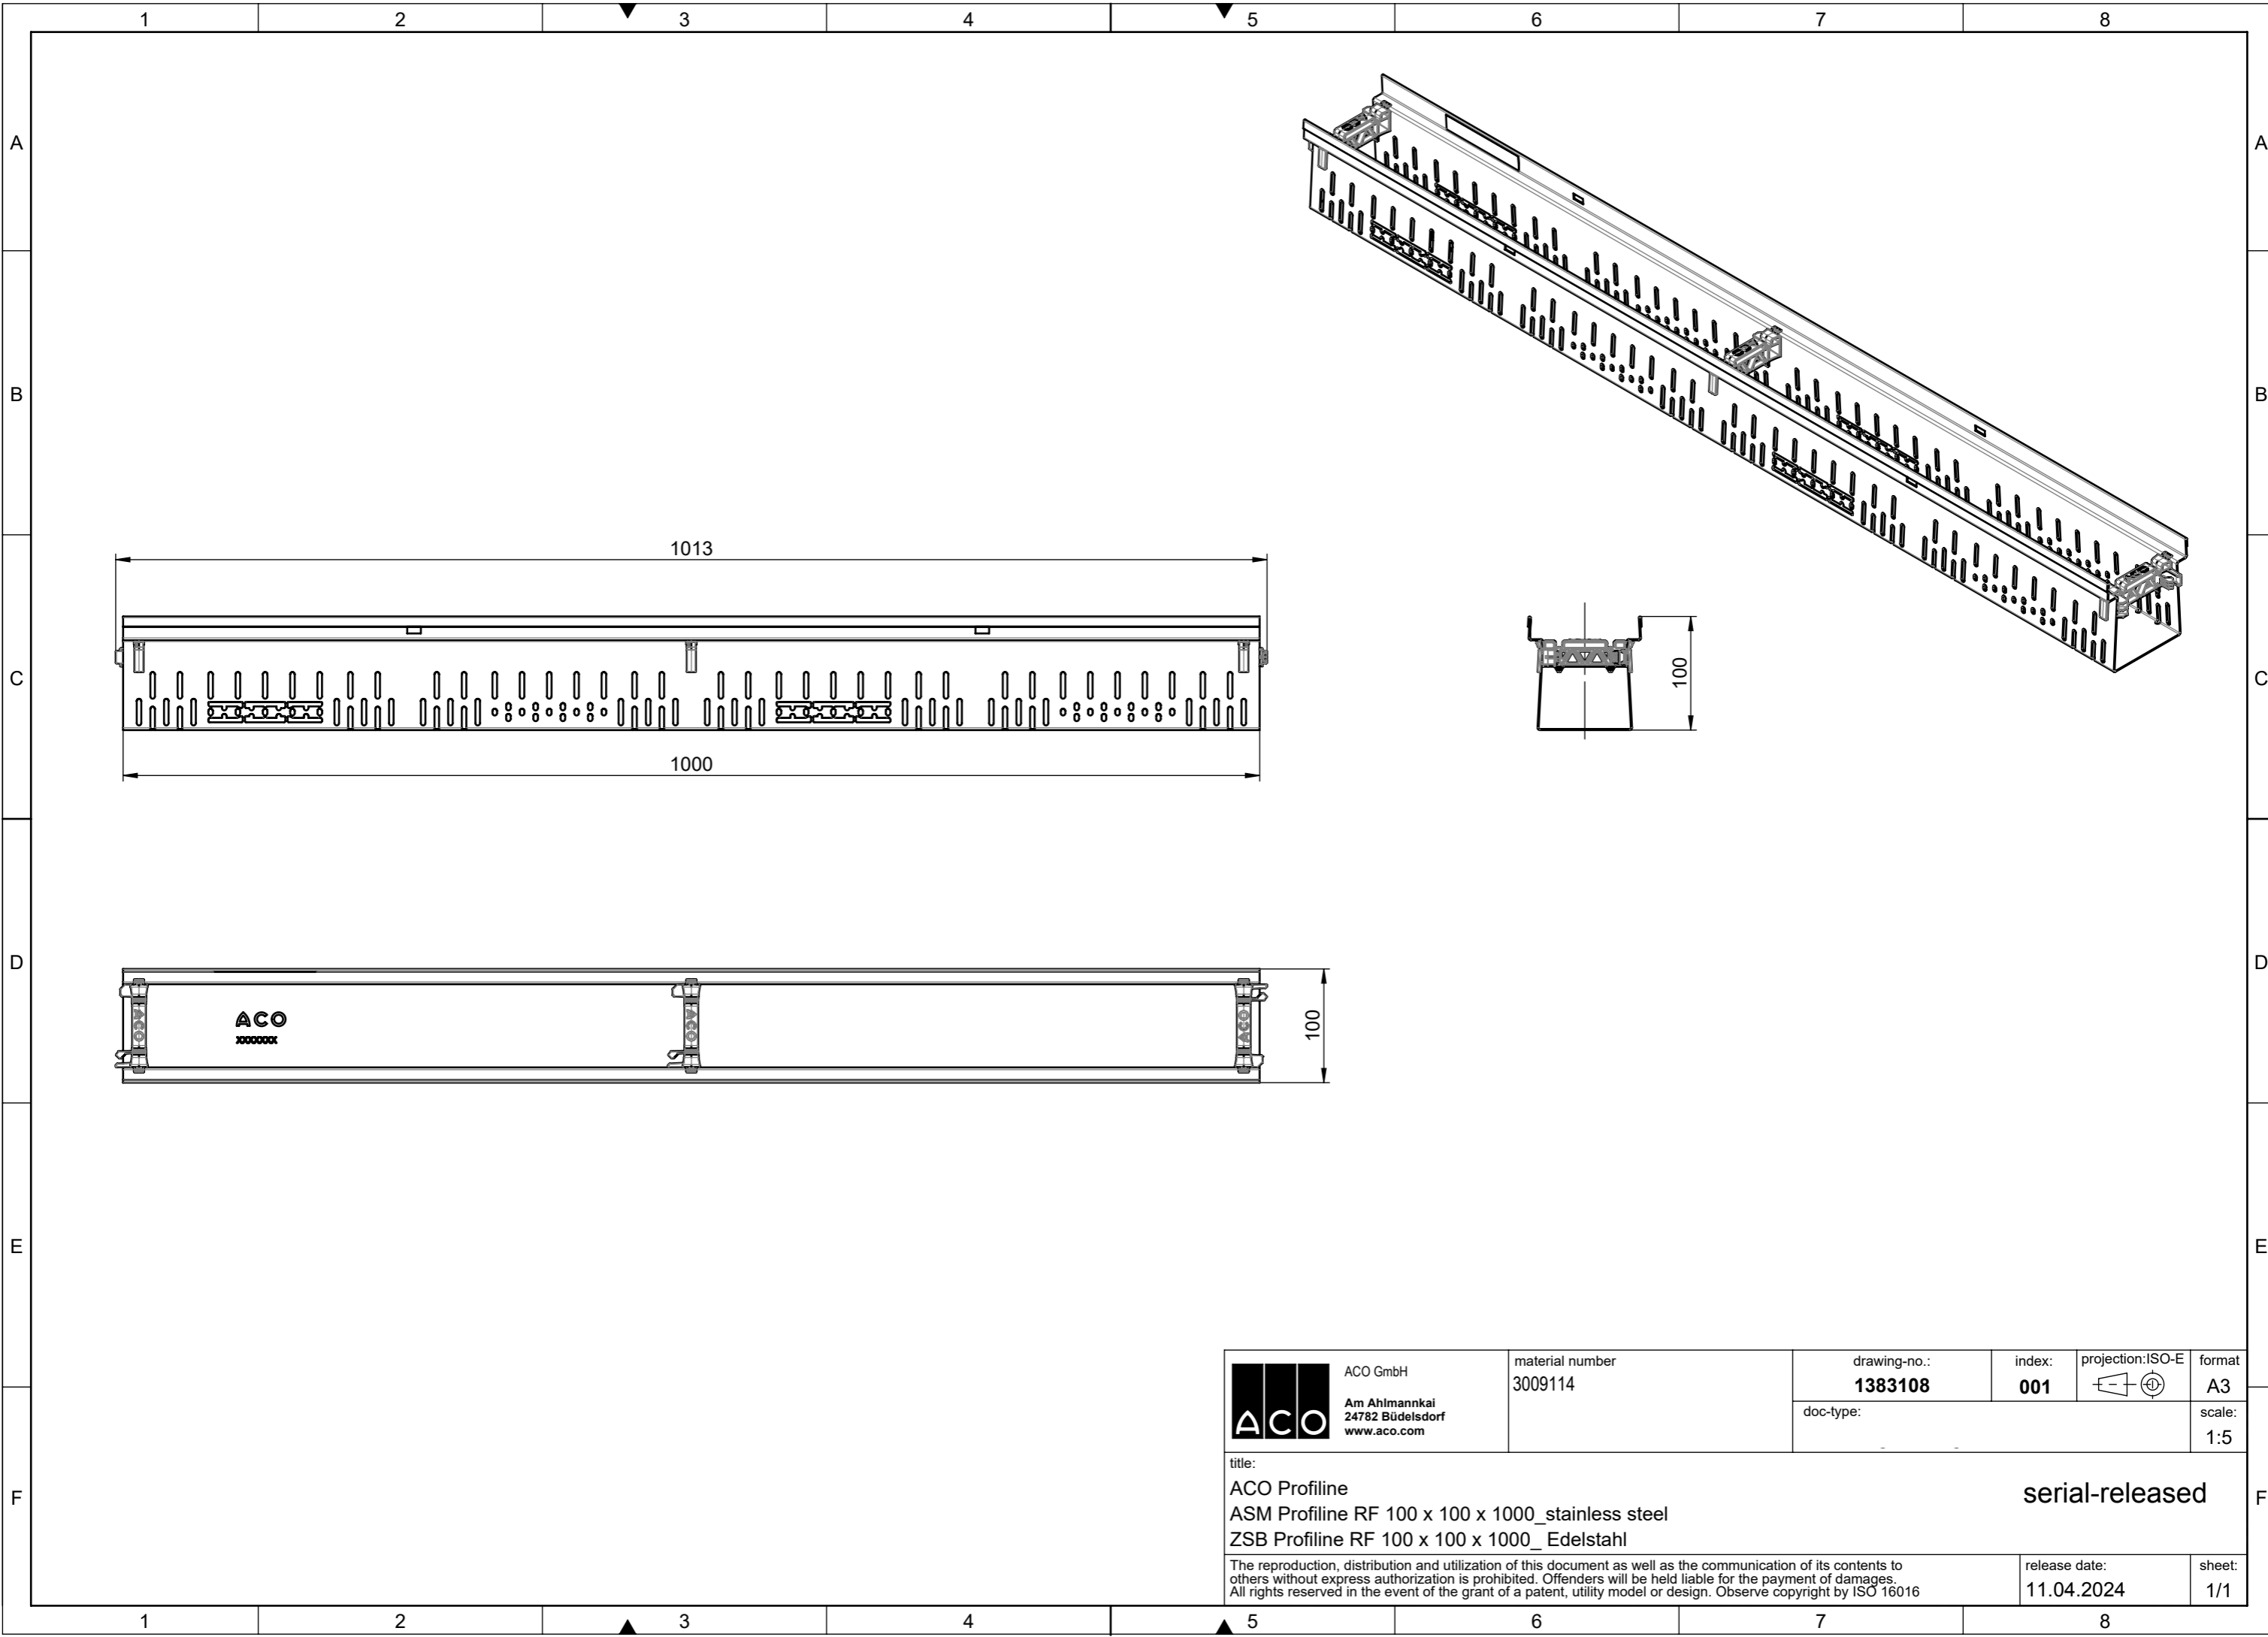

ACO GmbH Am Ahlmannkai 24782 Büdelsdorf www.aco.com	material number 3009114	drawing-no.: 1383108	index: 001	projection: ISO-E 	format A3
	doc-type:				scale: 1:5
title: ACO Proflin ASM Proflin RF 100 x 100 x 1000_stainless steel ZSB Proflin RF 100 x 100 x 1000_Edelstahl					serial-released
The reproduction, distribution and utilization of this document as well as the communication of its contents to others without express authorization is prohibited. Offenders will be held liable for the payment of damages. All rights reserved in the event of the grant of a patent, utility model or design. Observe copyright by ISO 16016				release date: 11.04.2024	sheet: 1/1