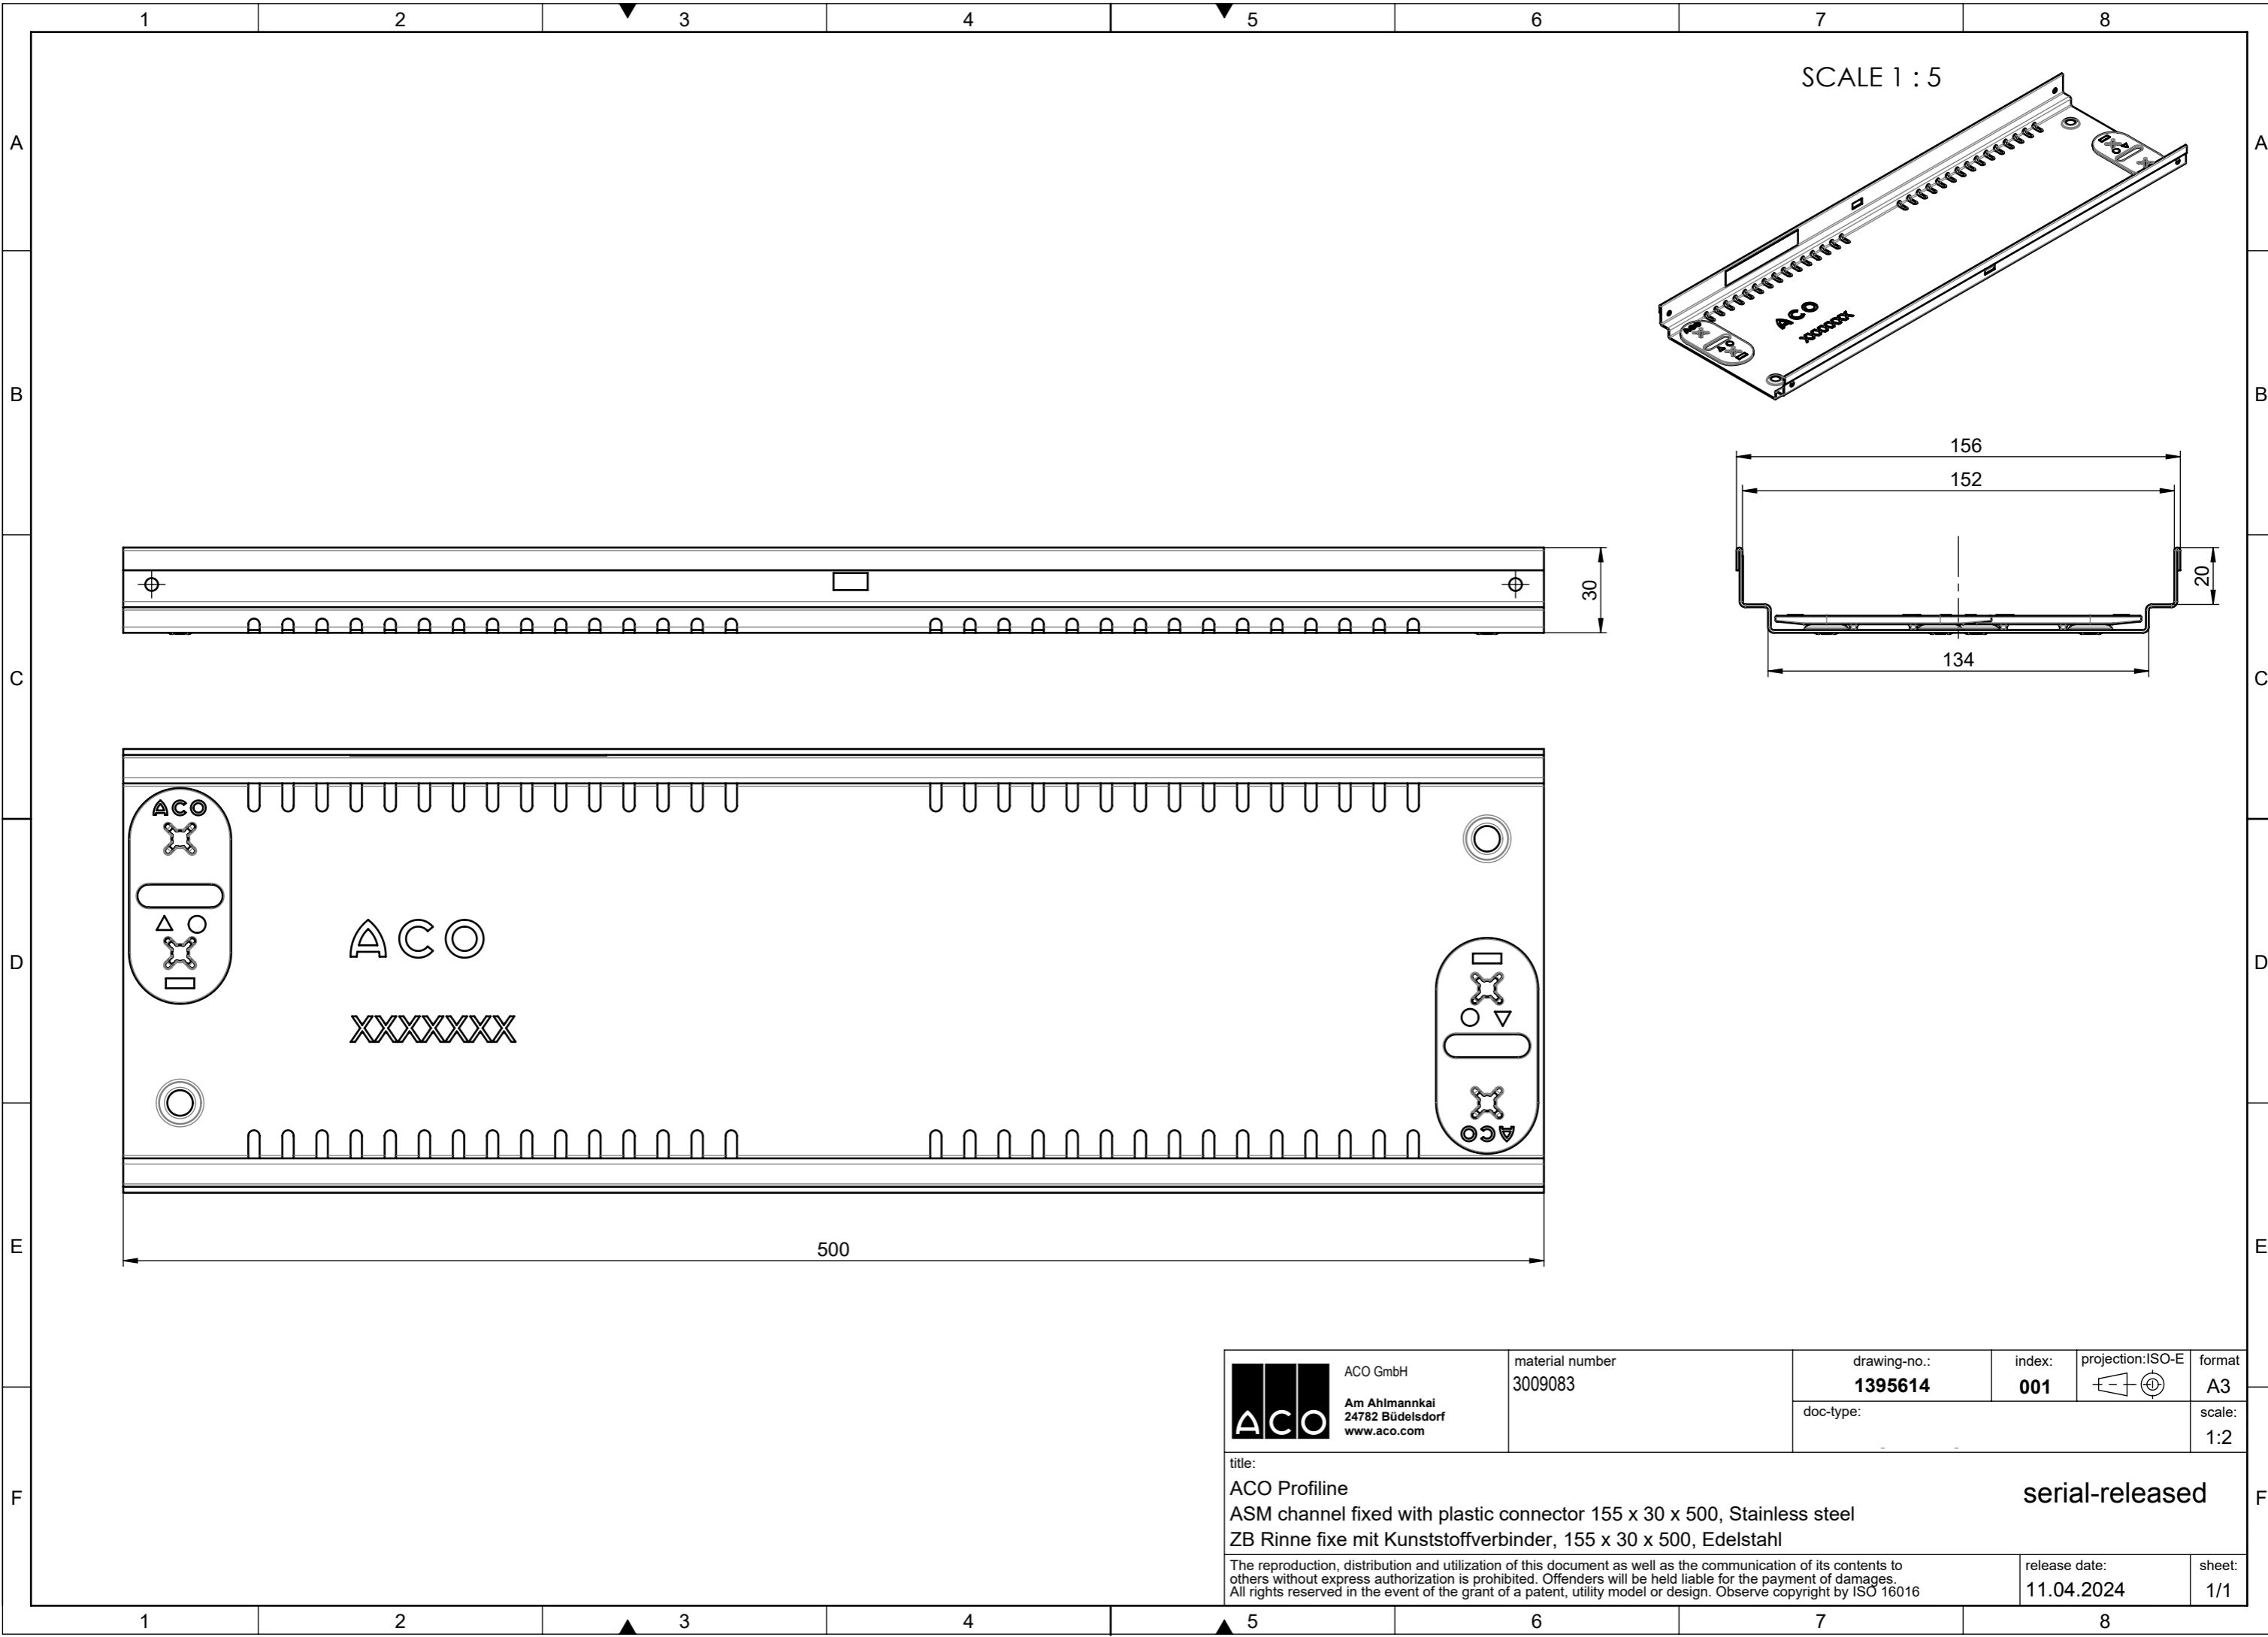

ACO GmbH Am Ahlmannkai 24782 Büdelsdorf www.aco.com	material number 3009083	drawing-no.: 1395614	index: 001	projection: ISO-E 	format A3
	doc-type:				scale: 1:2
title: ACO Profiline ASM channel fixed with plastic connector 155 x 30 x 500, Stainless steel ZB Rinne fixe mit Kunststoffverbinder, 155 x 30 x 500, Edelstahl					serial-released
The reproduction, distribution and utilization of this document as well as the communication of its contents to others without express authorization is prohibited. Offenders will be held liable for the payment of damages. All rights reserved in the event of the grant of a patent, utility model or design. Observe copyright by ISO 16016				release date: 11.04.2024	sheet: 1/1