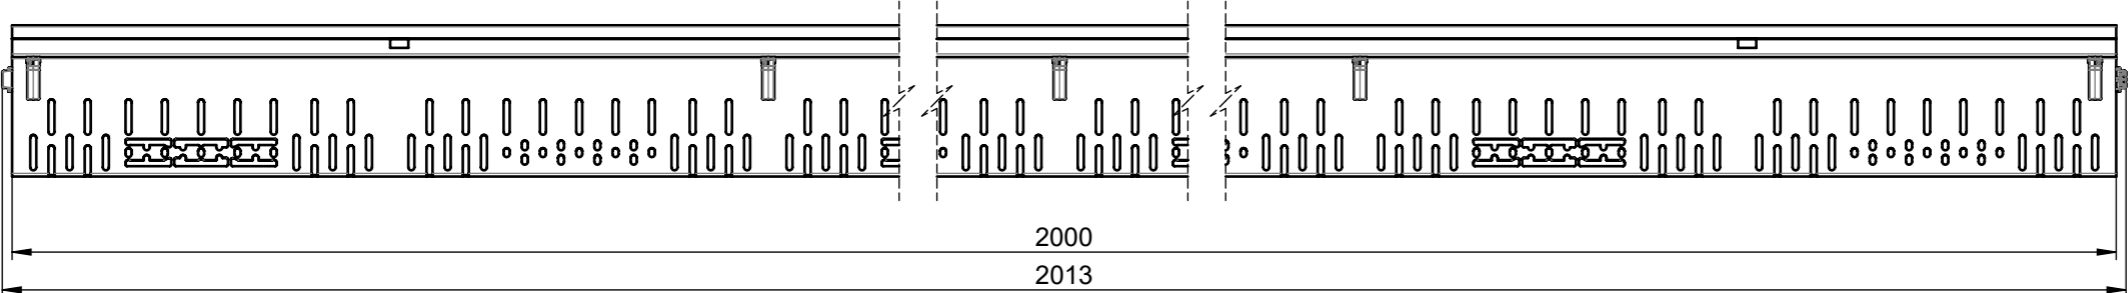

ACO GmbH Am Ahlmannkai 24782 Büdelsdorf www.aco.com	material number 3009125	drawing-no.: 1383086	index: 001	projection: ISO-E 	format A3
	doc-type:				scale: 1:5
title: ACO Profiline ASM Profiline RF 200 x 100 x 2000_stainless steel ZSB Profiline RF 200 x 100 x 2000_Edelstahl					serial-released
The reproduction, distribution and utilization of this document as well as the communication of its contents to others without express authorization is prohibited. Offenders will be held liable for the payment of damages. All rights reserved in the event of the grant of a patent, utility model or design. Observe copyright by ISO 16016				release date: 11.04.2024	sheet: 1/1