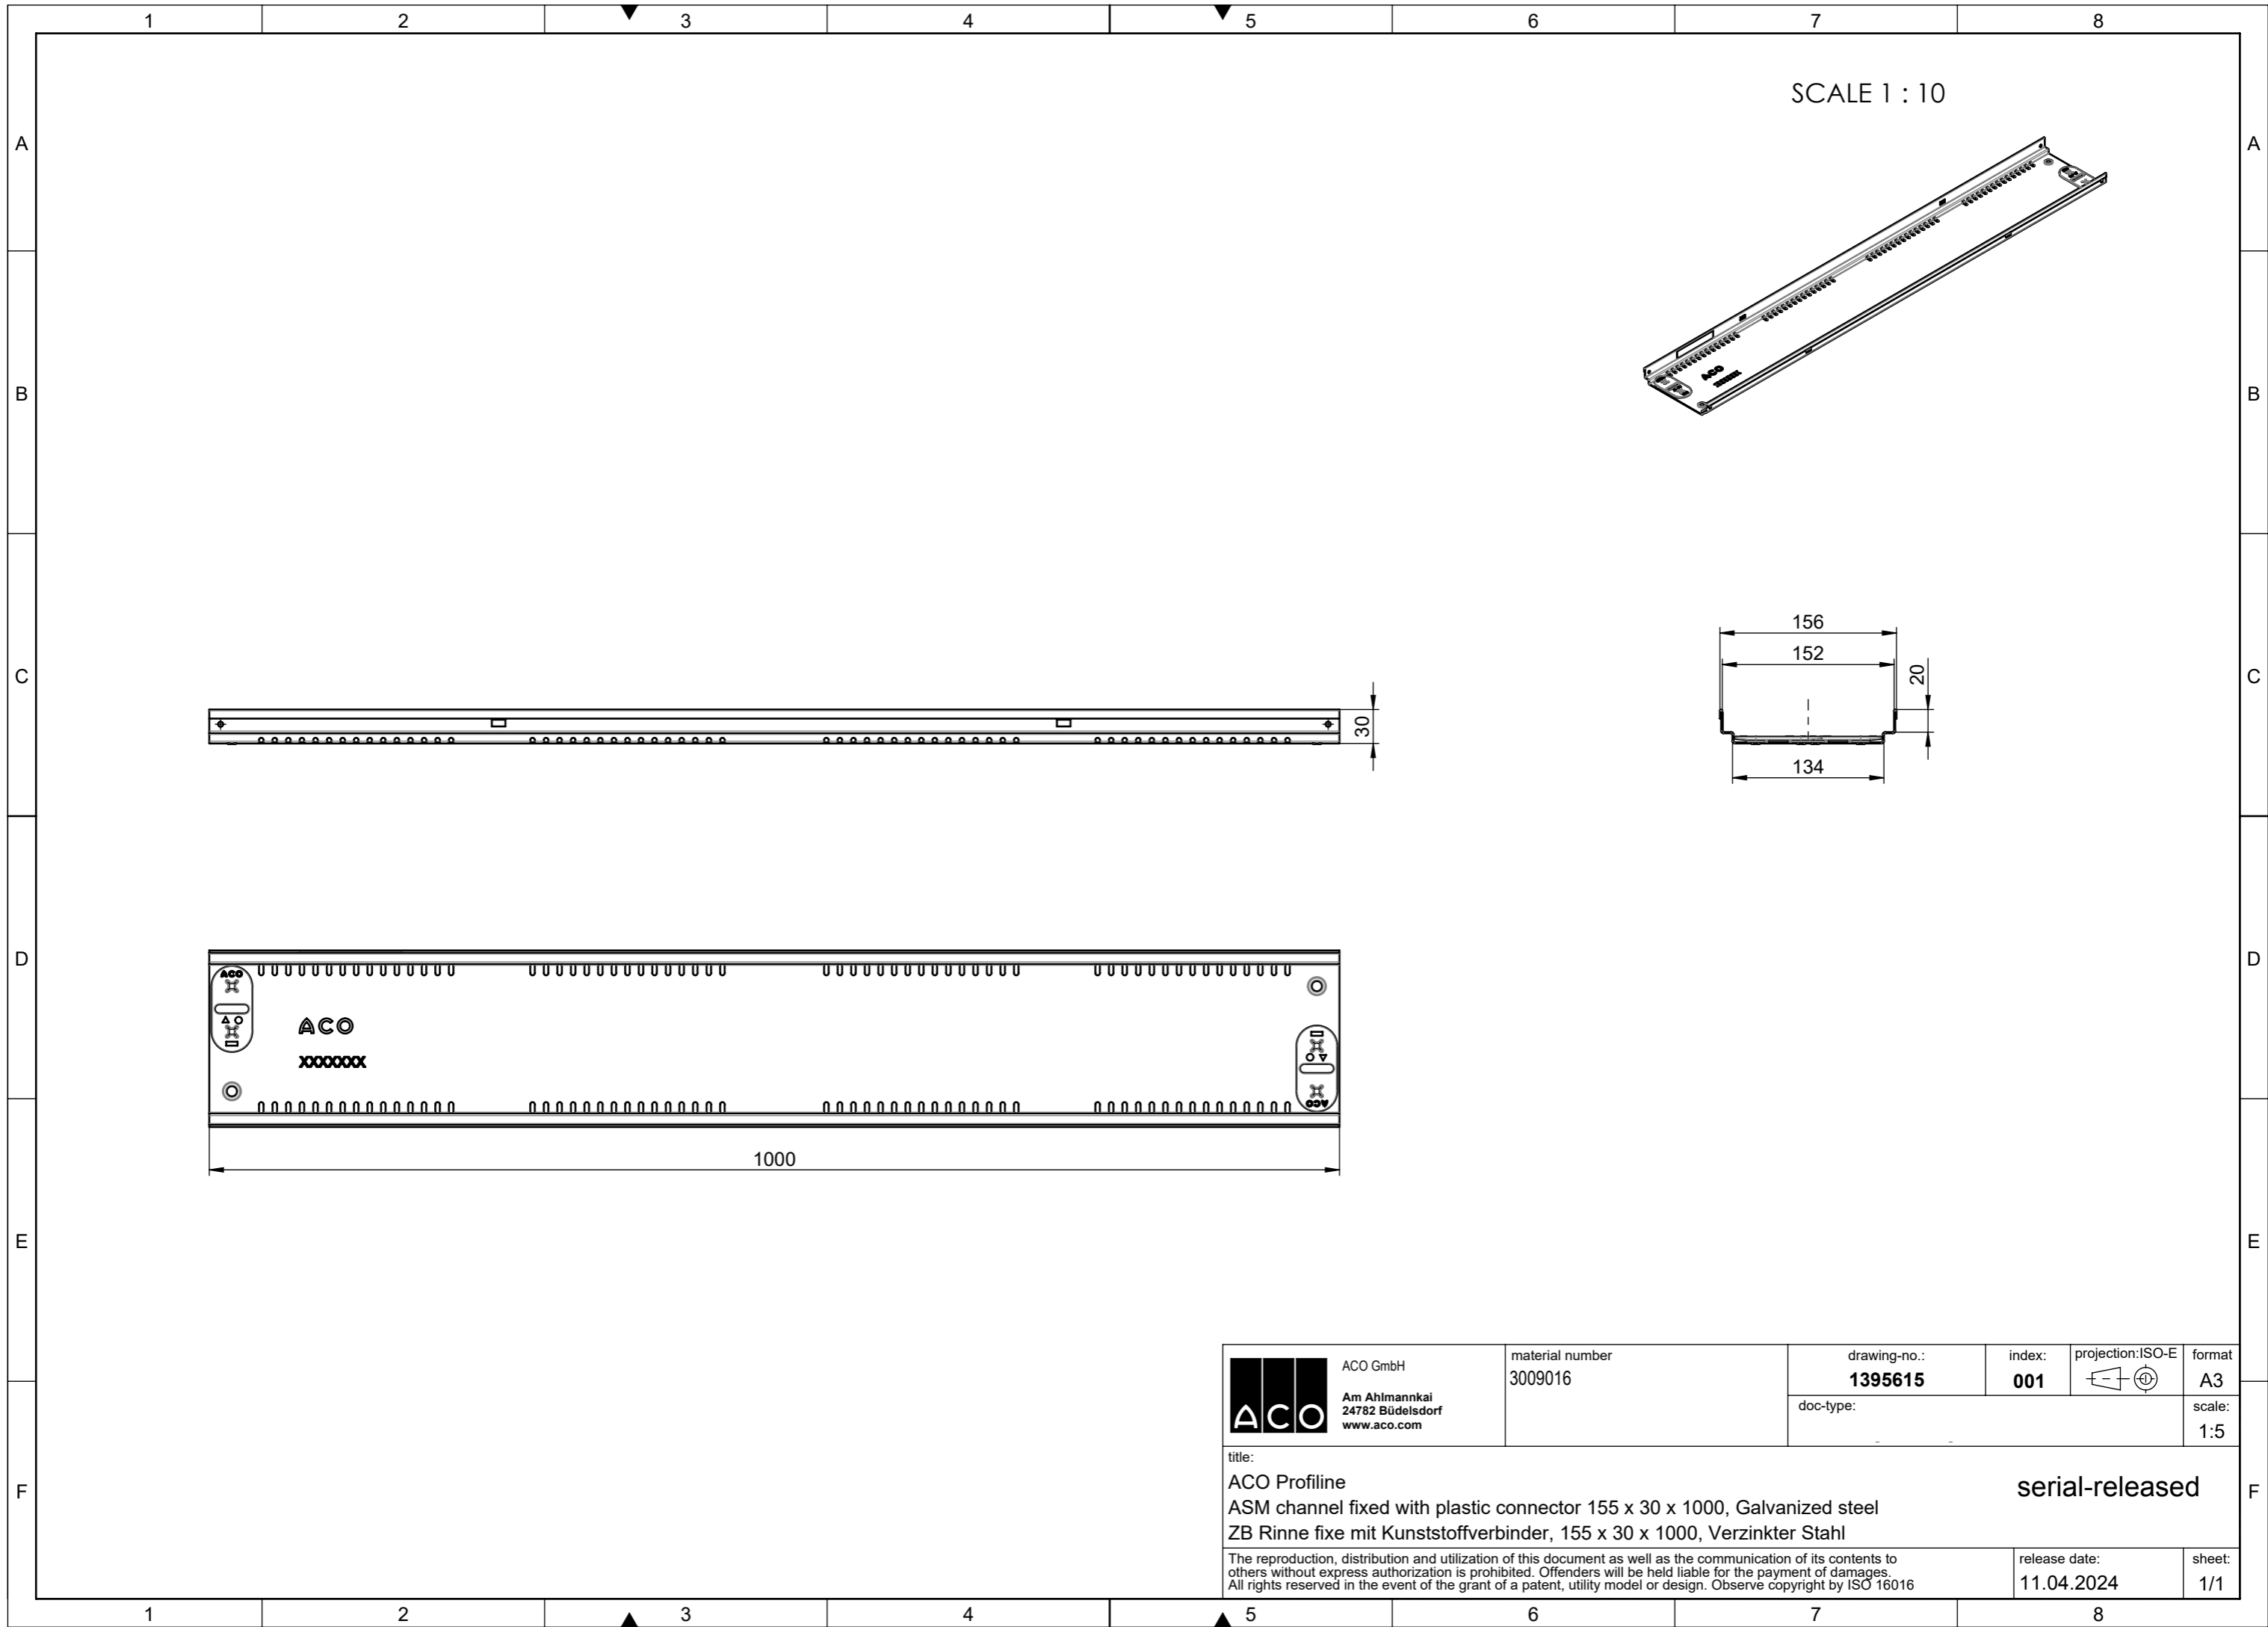

ACO Am Ahlmannkai 24782 Büdelsdorf www.aco.com	material number 3009016	drawing-no.: 1395615	index: 001	projection: ISO-E 	format A3
	doc-type:				scale: 1:5
title: ACO Profiline ASM channel fixed with plastic connector 155 x 30 x 1000, Galvanized steel ZB Rinne fixe mit Kunststoffverbinder, 155 x 30 x 1000, Verzinkter Stahl					serial-released
The reproduction, distribution and utilization of this document as well as the communication of its contents to others without express authorization is prohibited. Offenders will be held liable for the payment of damages. All rights reserved in the event of the grant of a patent, utility model or design. Observe copyright by ISO 16016				release date: 11.04.2024	sheet: 1/1