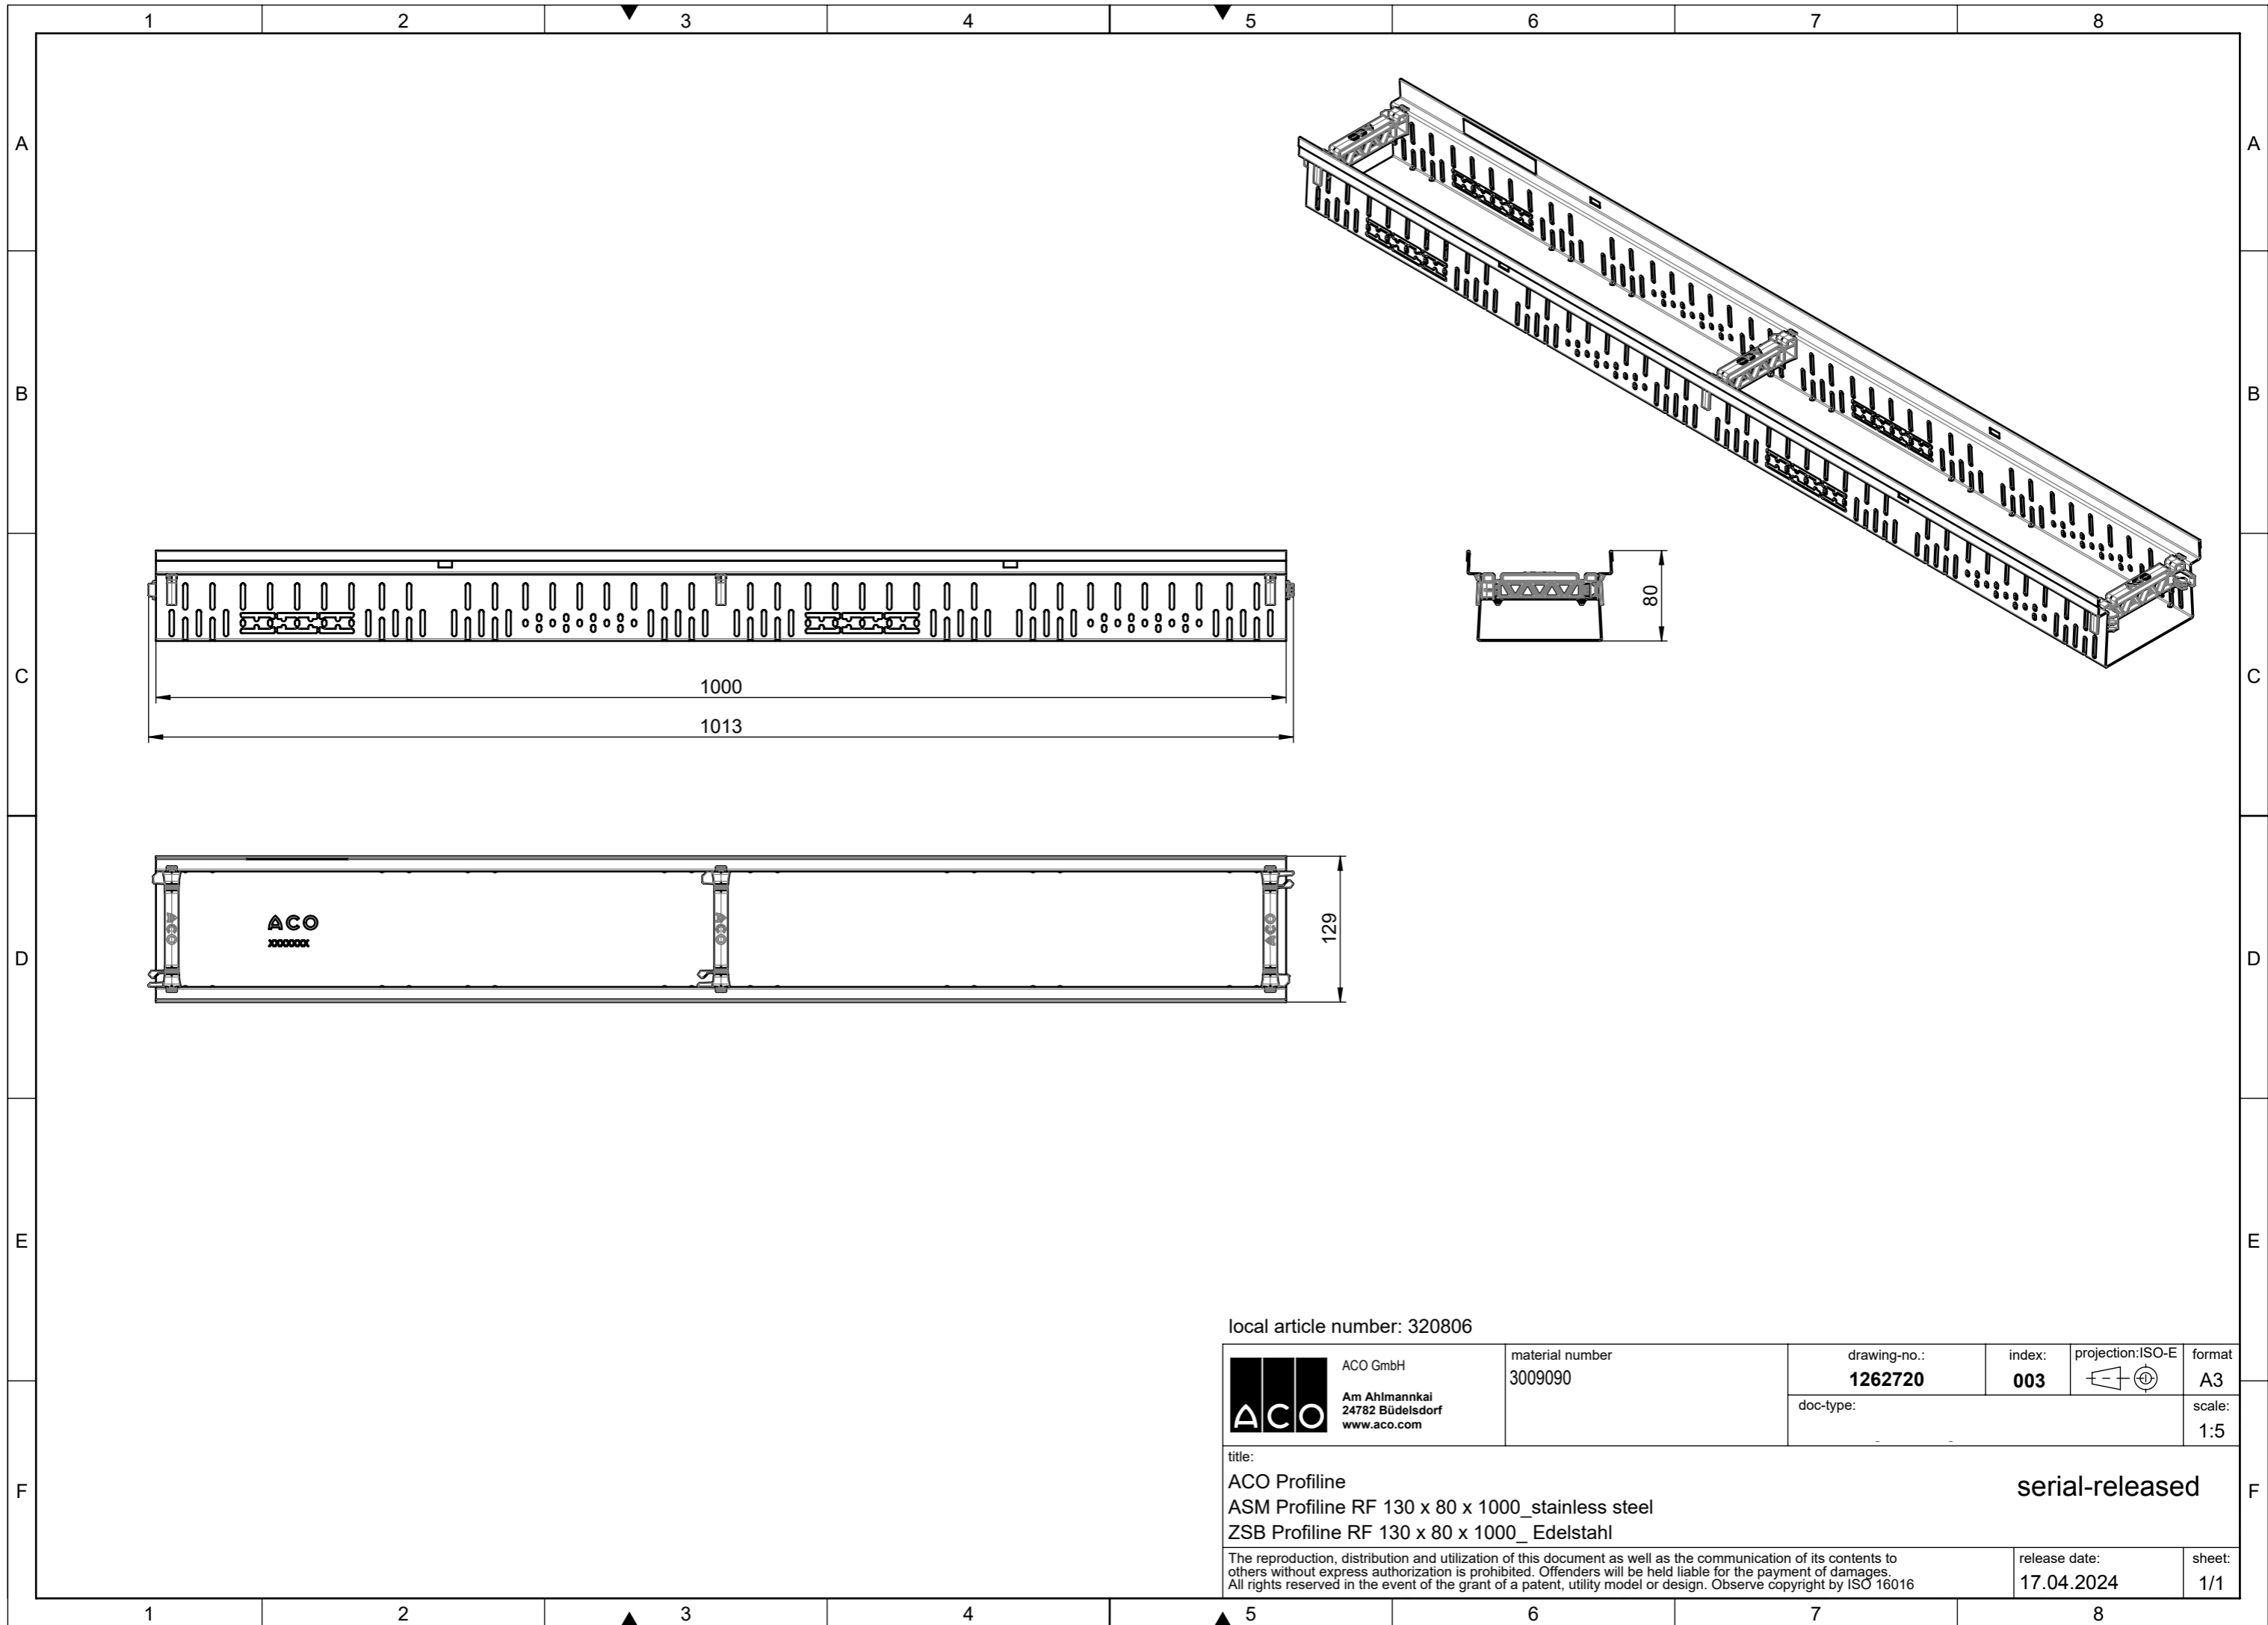

local article number: 320806

ACO GmbH Am Ahlmannkai 24782 Büdelsdorf www.aco.com	material number 3009090	drawing-no.: 1262720	index: 003	projection: ISO-E 	format A3
	doc-type:				scale: 1:5
title: ACO Proffline ASM Proffline RF 130 x 80 x 1000_ stainless steel ZSB Proffline RF 130 x 80 x 1000_ Edelstahl					serial-released
The reproduction, distribution and utilization of this document as well as the communication of its contents to others without express authorization is prohibited. Offenders will be held liable for the payment of damages. All rights reserved in the event of the grant of a patent, utility model or design. Observe copyright by ISO 16016				release date: 17.04.2024	sheet: 1/1