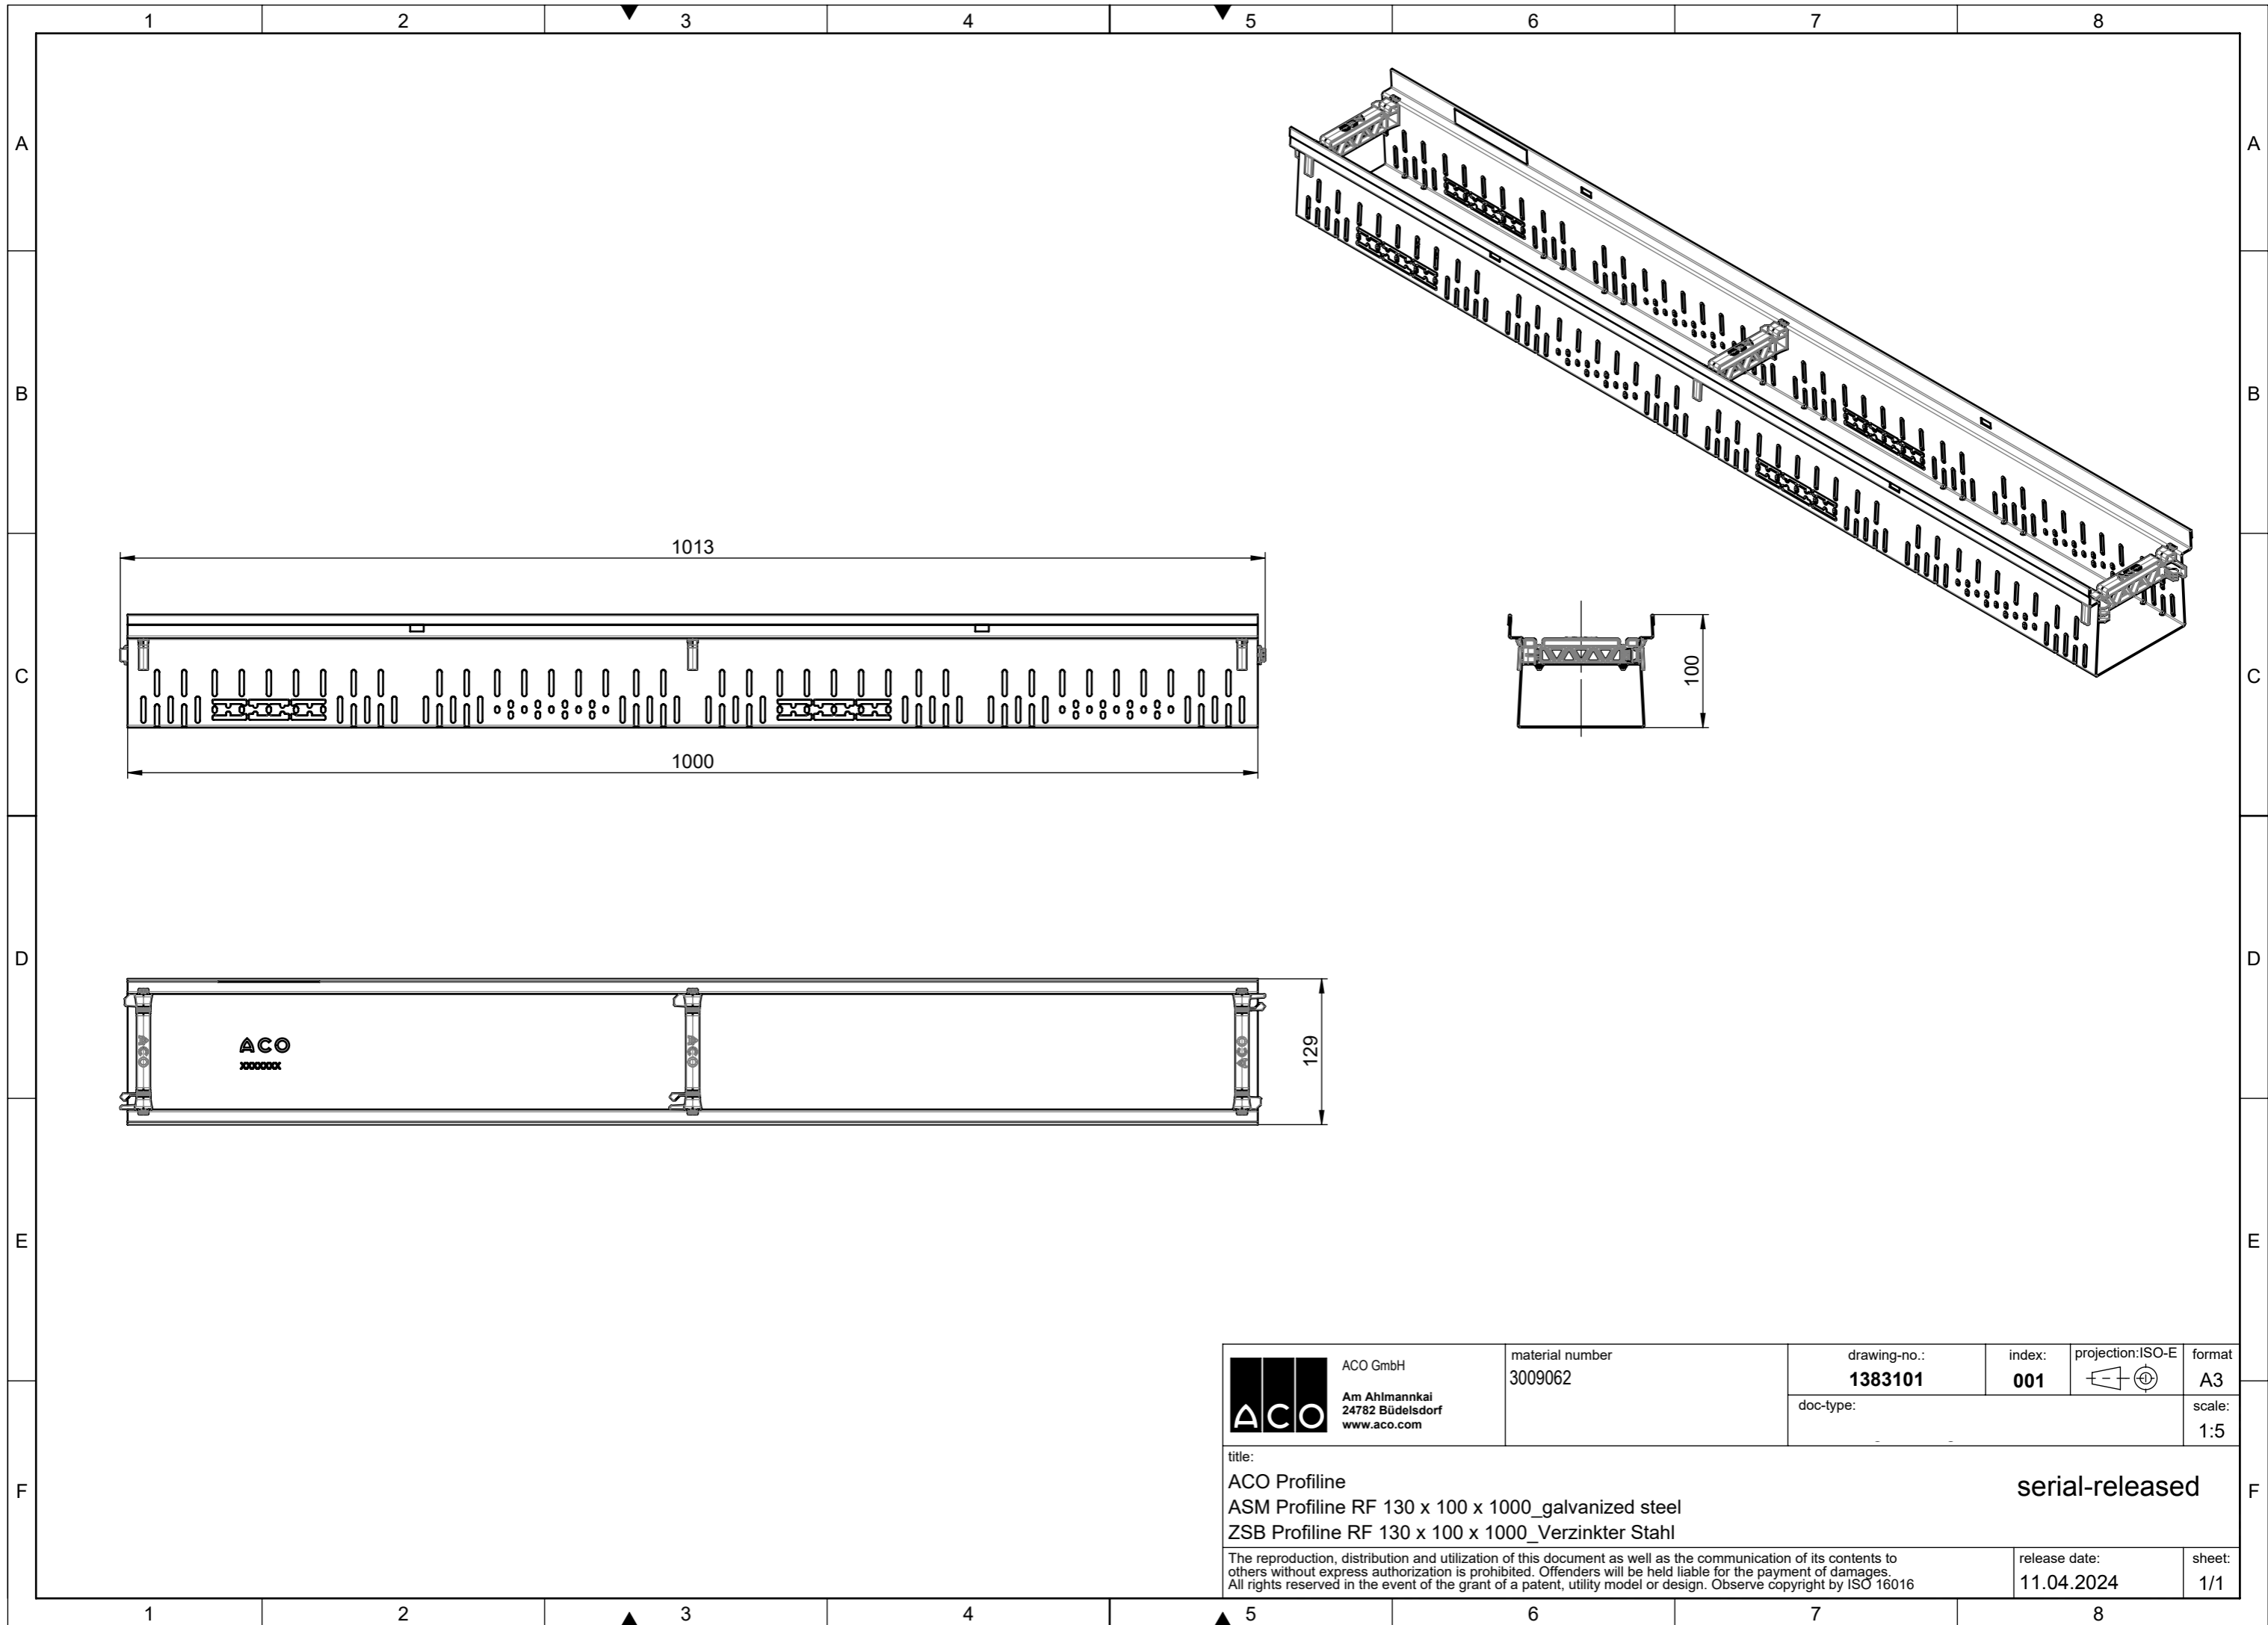

ACO GmbH Am Ahlmannkai 24782 Büdelsdorf www.aco.com	material number 3009062	drawing-no.: 1383101	index: 001	projection: ISO-E 	format A3
	doc-type:				scale: 1:5
title: ACO Proffline ASM Proffline RF 130 x 100 x 1000_galvanized steel ZSB Proffline RF 130 x 100 x 1000_Verzinkter Stahl					serial-released
The reproduction, distribution and utilization of this document as well as the communication of its contents to others without express authorization is prohibited. Offenders will be held liable for the payment of damages. All rights reserved in the event of the grant of a patent, utility model or design. Observe copyright by ISO 16016				release date: 11.04.2024	sheet: 1/1