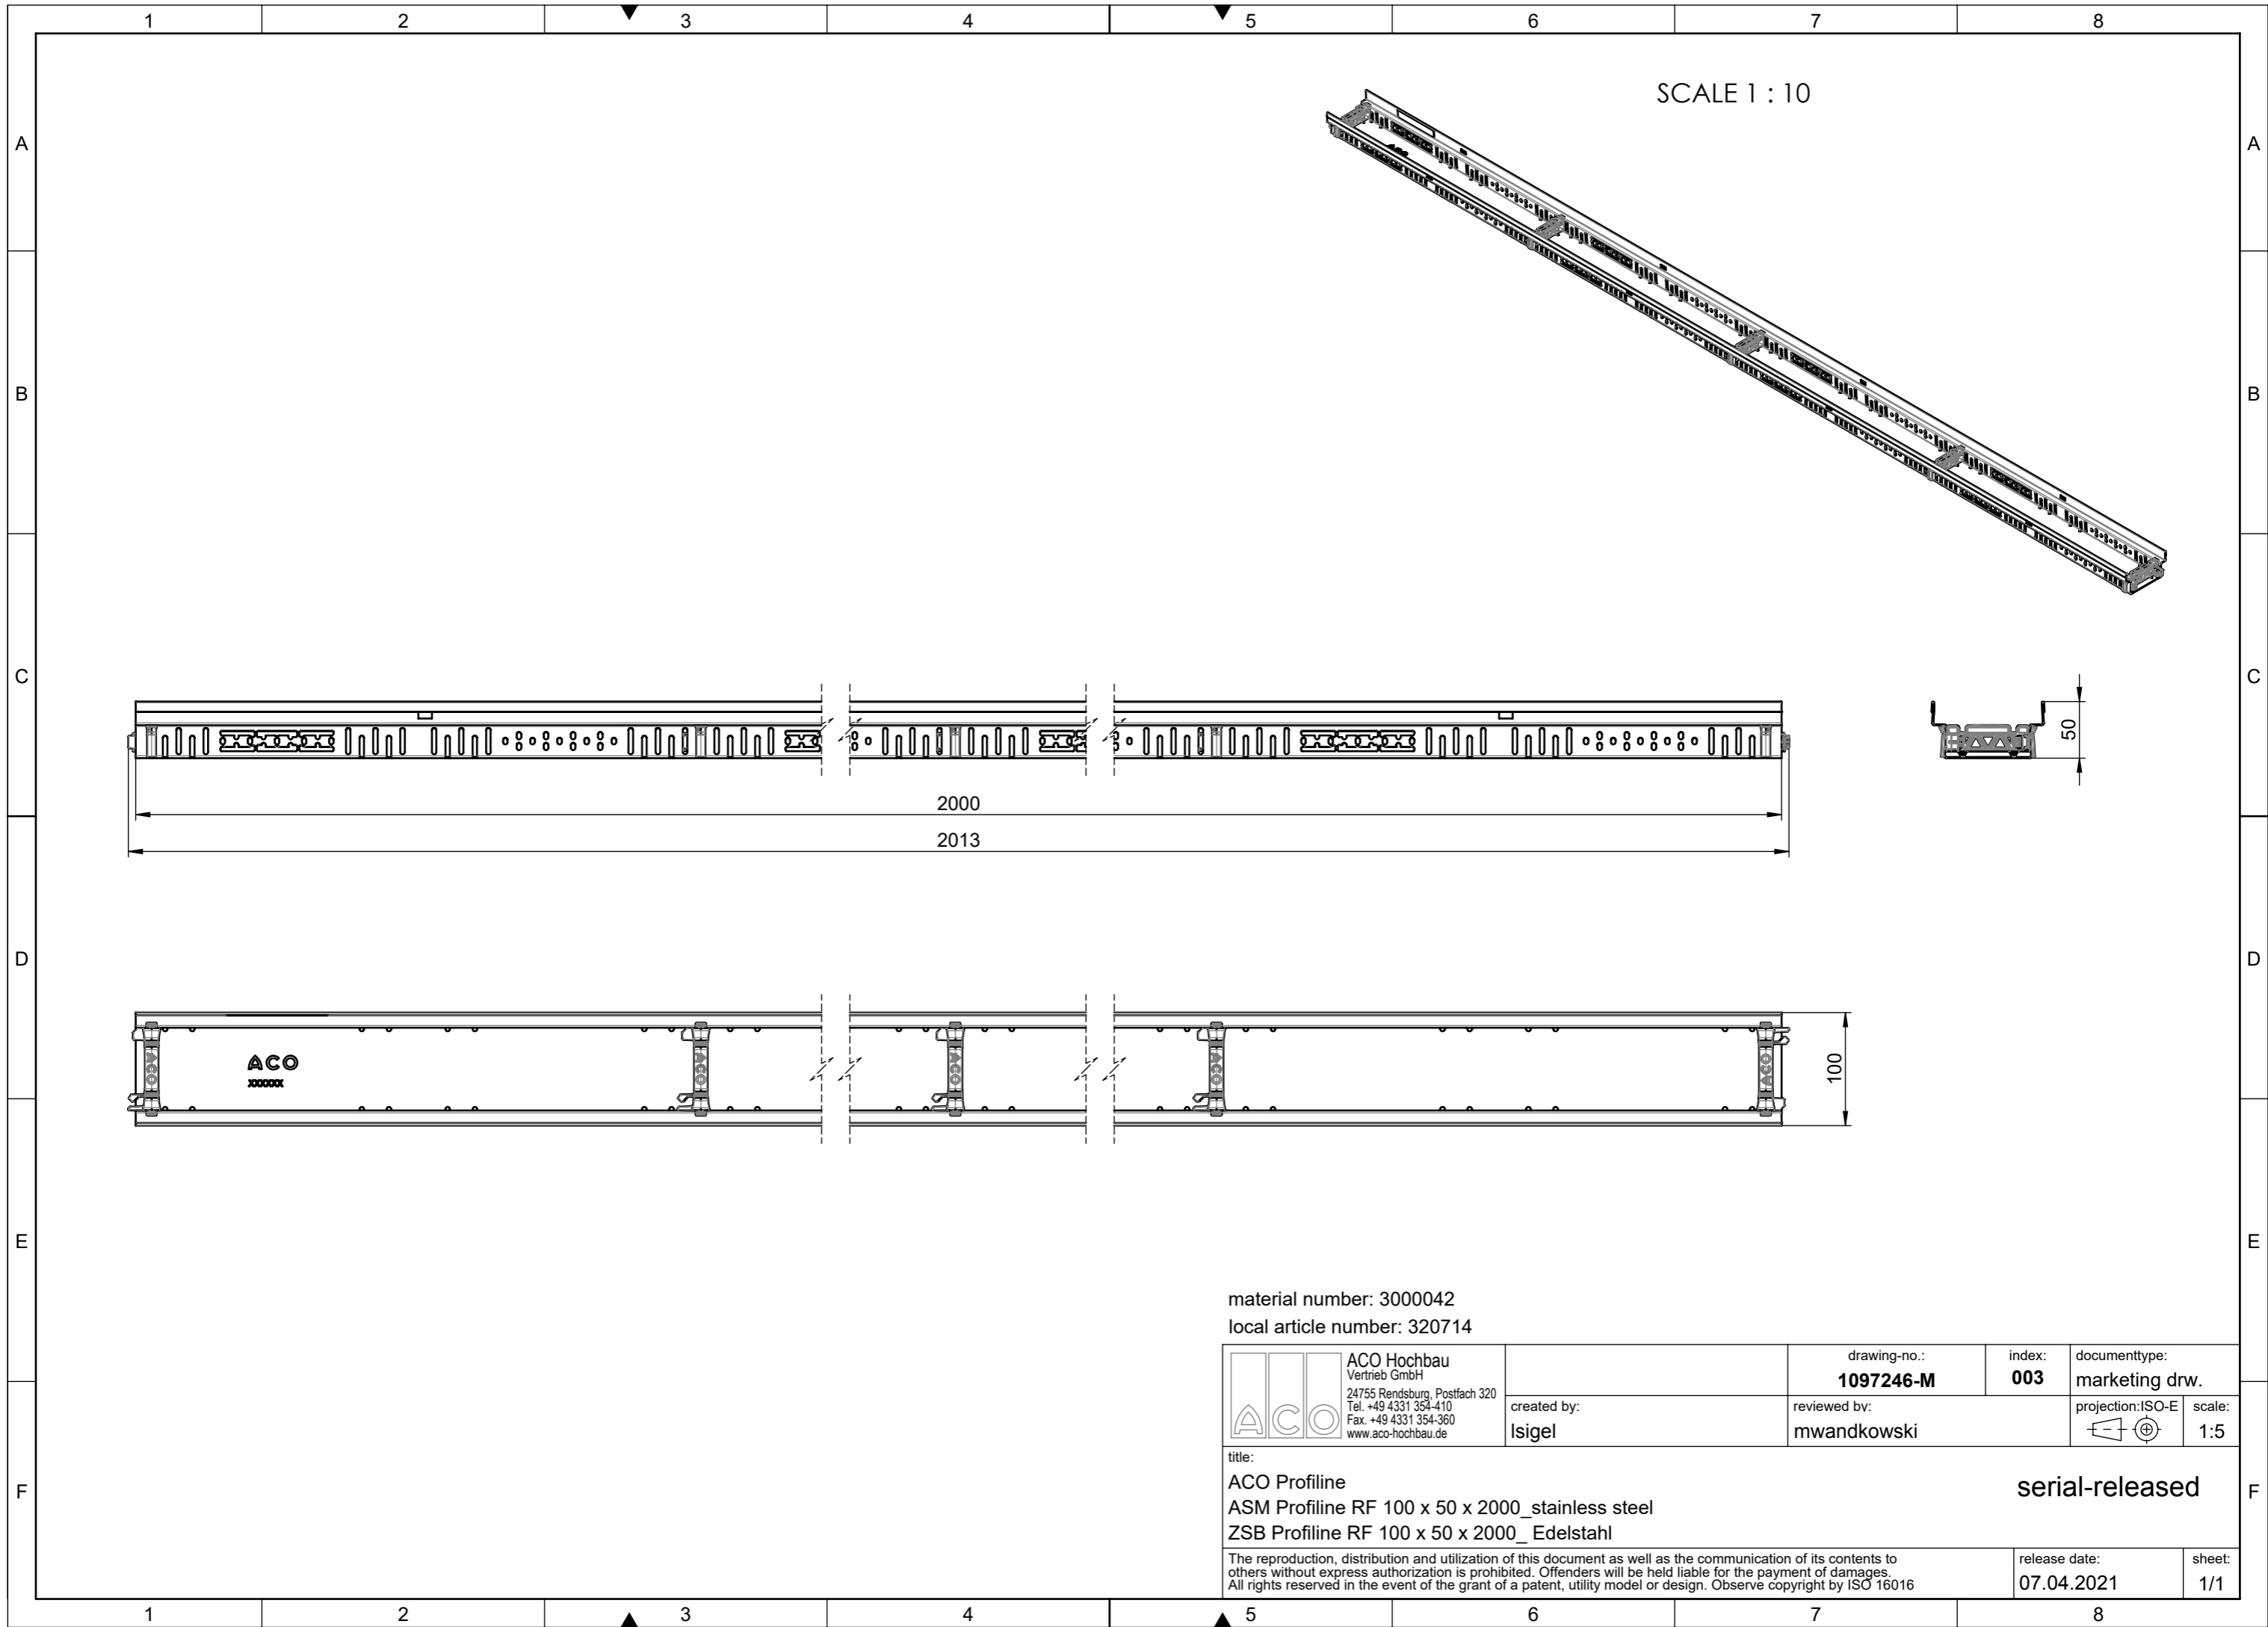

SCALE 1 : 10

material number: 300042
local article number: 320714

ACO Hochbau Vertrieb GmbH 24755 Rendsburg, Postfach 320 Tel. +49 4331 354-410 Fax. +49 4331 354-360 www.aco-hochbau.de	drawing-no.: 1097246-M	index: 003	documenttype: marketing drw.	
	created by: Isigel	reviewed by: mwandkowski	projection:ISO-E 	scale: 1:5
title: ACO Profiline ASM Profiline RF 100 x 50 x 2000_ stainless steel ZSB Profiline RF 100 x 50 x 2000_ Edelstahl			serial-released	
The reproduction, distribution and utilization of this document as well as the communication of its contents to others without express authorization is prohibited. Offenders will be held liable for the payment of damages. All rights reserved in the event of the grant of a patent, utility model or design. Observe copyright by ISO 16016			release date: 07.04.2021	
			sheet: 1/1	

S:\dokus\2019-DIN-A3-Versatz.Z1