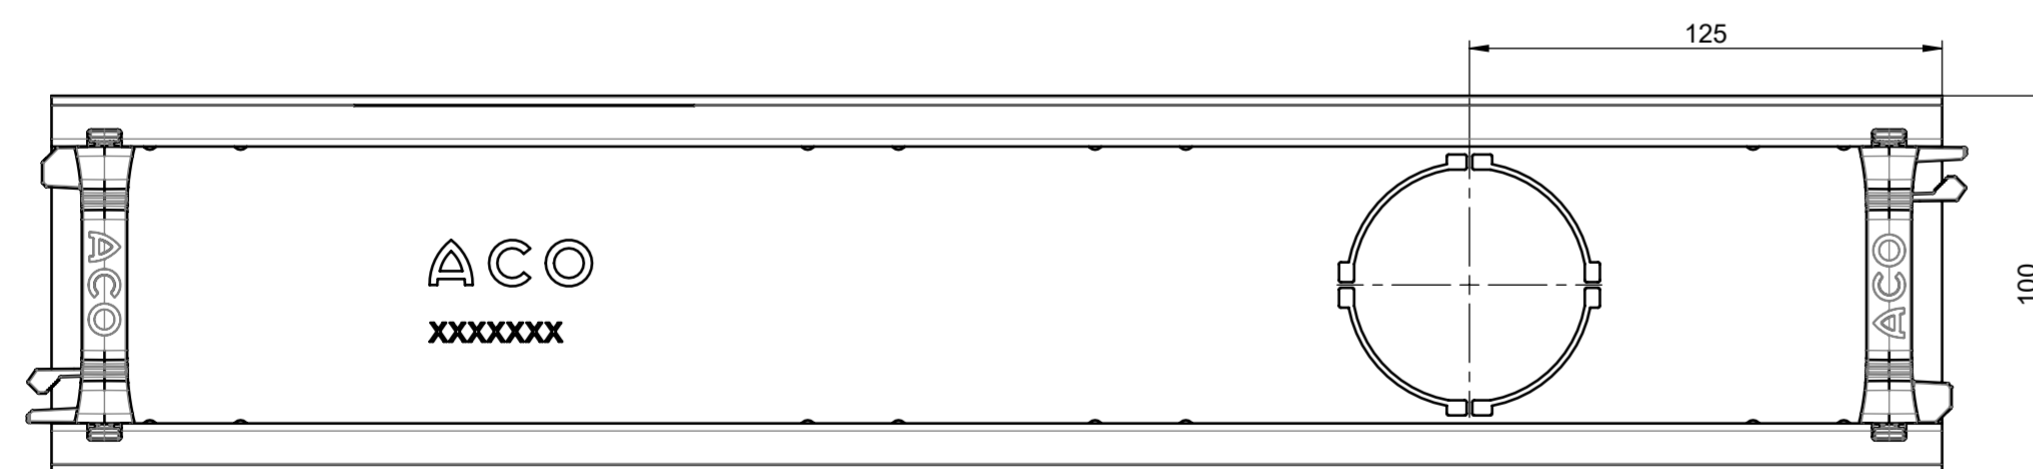

SCALE 1 : 5

local article number: 320791

ACO GmbH Am Ahlmannkai 24782 Búdelsdorf www.aco.com	material number 3009031	drawing-no.: 1251189	index: 002	projection: ISO-E 	format A2	
		doc-type:			scale: 1:2	

title:
ACO Profiline
ASM Profiline RF 100 x 80 x 500_galvanized steel
ZSB Profiline RF 100 x 80 x 500_Verzinkter Stahl

serial-released