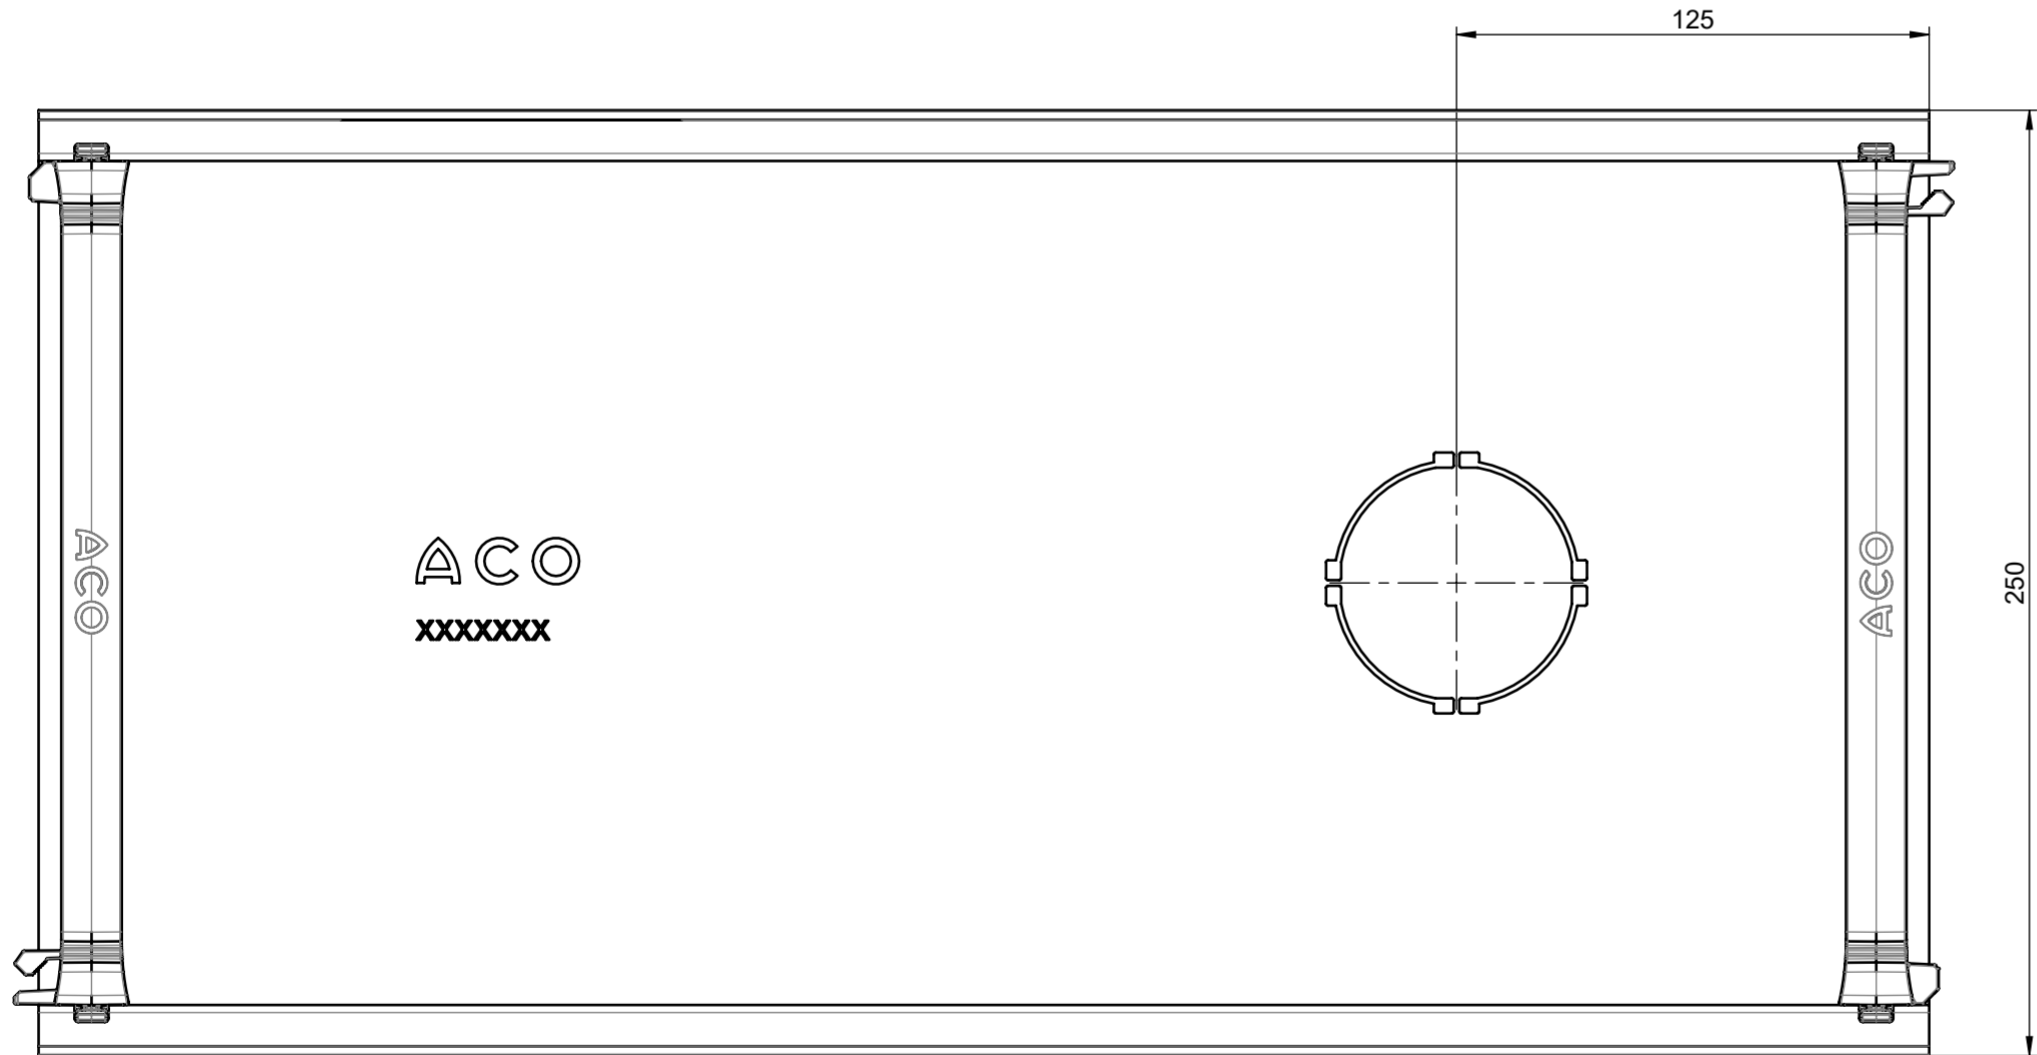

ACO GmbH Am Ahlmannkai 24782 Büdelsdorf www.aco.com	material number 3009075	drawing-no.: 1383087	index: 001	projection: ISO-E 	format A2
	doc-type:				scale: 1:2
title: ACO Profile ASM Profile RF 250 x 100 x 500_galvanized steel ZSB Profile RF 250 x 100 x 500_Verzinkter Stahl					serial-released sheet: 1/1
The reproduction, distribution and utilization of this document as well as the communication of its contents to others without express authorization is prohibited. Offenders will be held liable for the payment of damages. All rights reserved in the event of the grant of a patent, utility model or design. Observe copyright by ISO 16016				release date: 11.04.2024