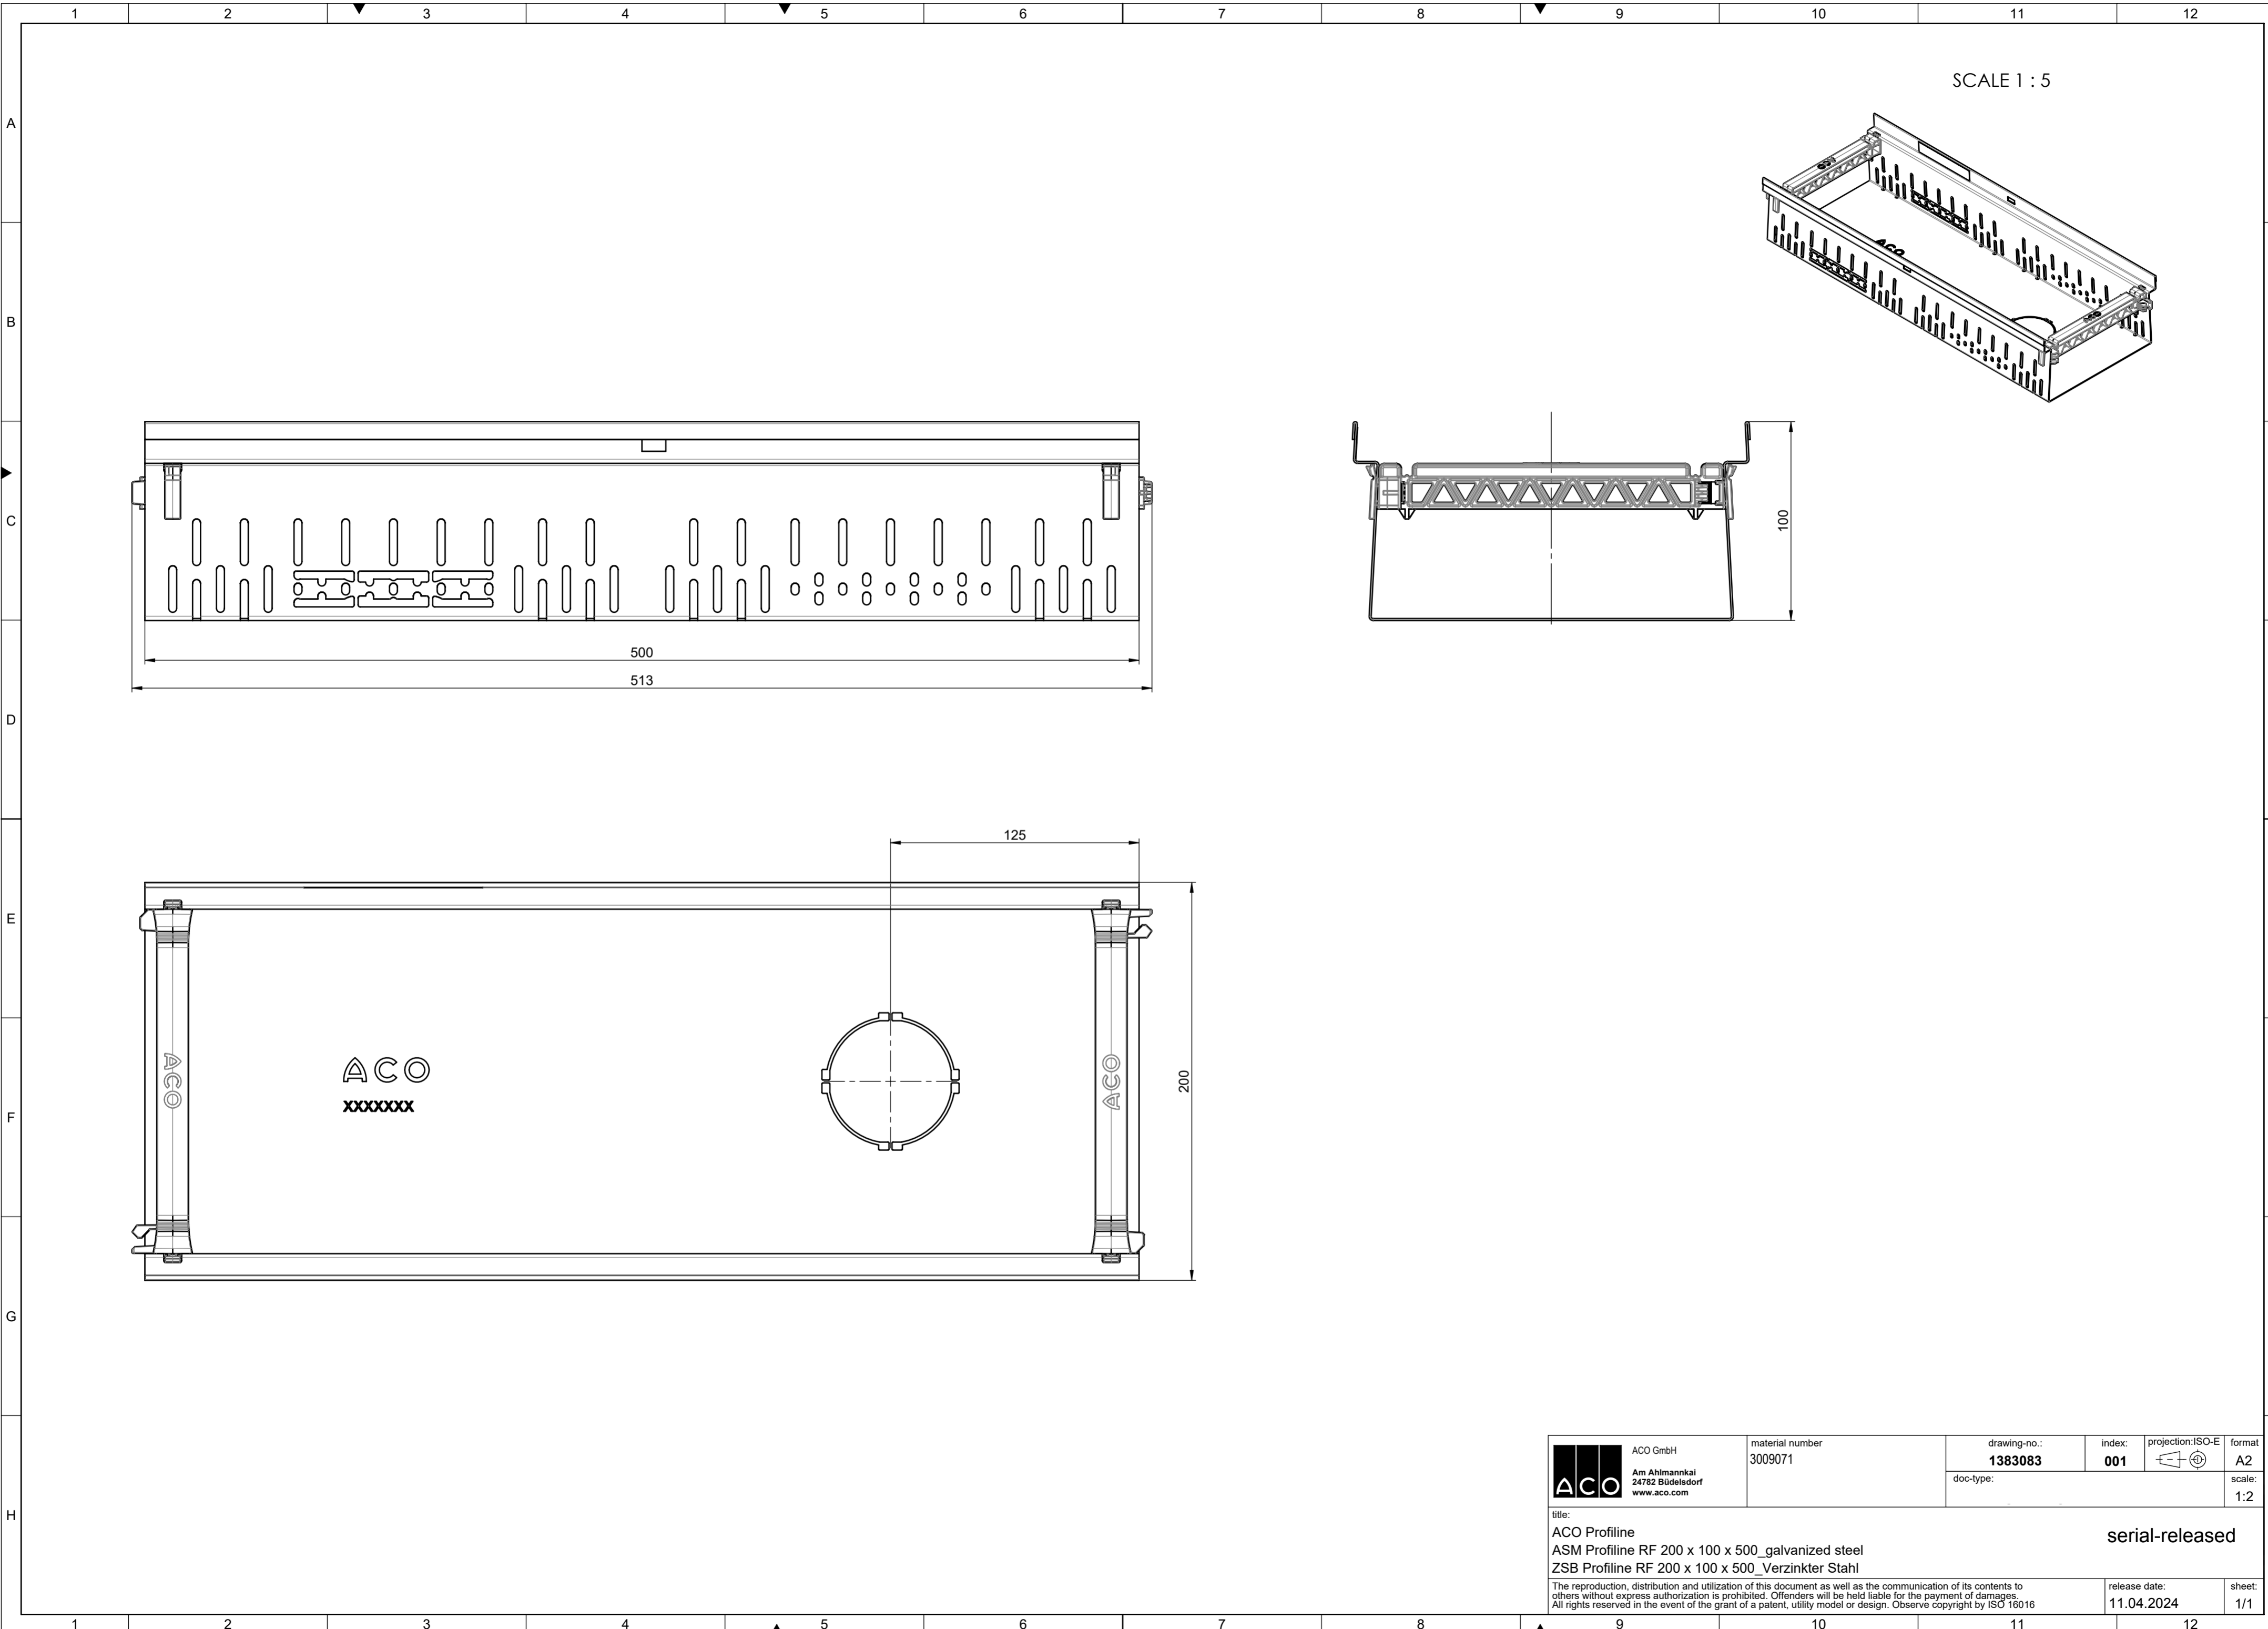

SCALE 1 : 5

ACO GmbH Am Ahlmannkai 24782 Büdelsdorf www.aco.com	material number 3009071	drawing-no.: 1383083	index: 001	projection: ISO-E 	format A2
		doc-type:	scale: 1:2	serial-released	
title: ACO Profiline ASM Profiline RF 200 x 100 x 500_galvanized steel ZSB Profiline RF 200 x 100 x 500_Verzinkter Stahl		release date: 11.04.2024	sheet: 1/1		
The reproduction, distribution and utilization of this document as well as the communication of its contents to others without express authorization is prohibited. Offenders will be held liable for the payment of damages. All rights reserved in the event of the grant of a patent, utility model or design. Observe copyright by ISO 16016