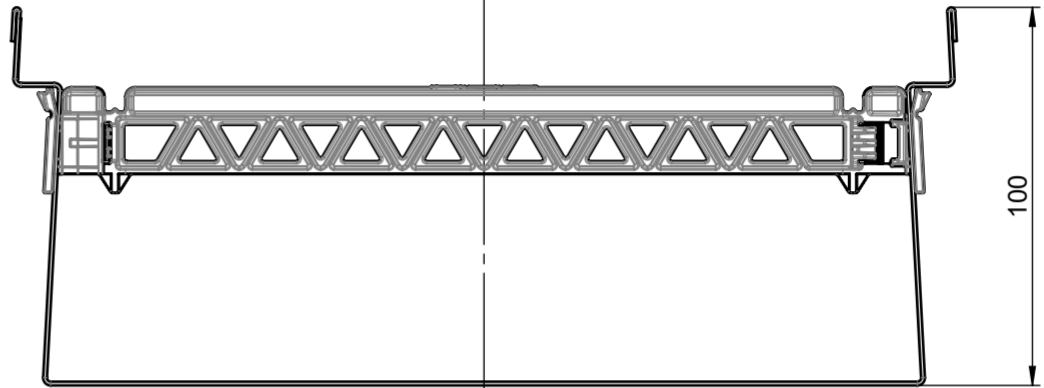

ACO GmbH Am Ahlmannkai 24782 Büdelsdorf www.aco.com	material number 3009075	drawing-no.: 1383087	index: 001	projection: ISO-E 	format A2
	doc-type:				scale: 1:2
title: ACO Profile ASM Profile RF 250 x 100 x 500_galvanized steel ZSB Profile RF 250 x 100 x 500_Verzinkter Stahl					serial-released sheet: 1/1
The reproduction, distribution and utilization of this document as well as the communication of its contents to others without express authorization is prohibited. Offenders will be held liable for the payment of damages. All rights reserved in the event of the grant of a patent, utility model or design. Observe copyright by ISO 16016				release date: 11.04.2024