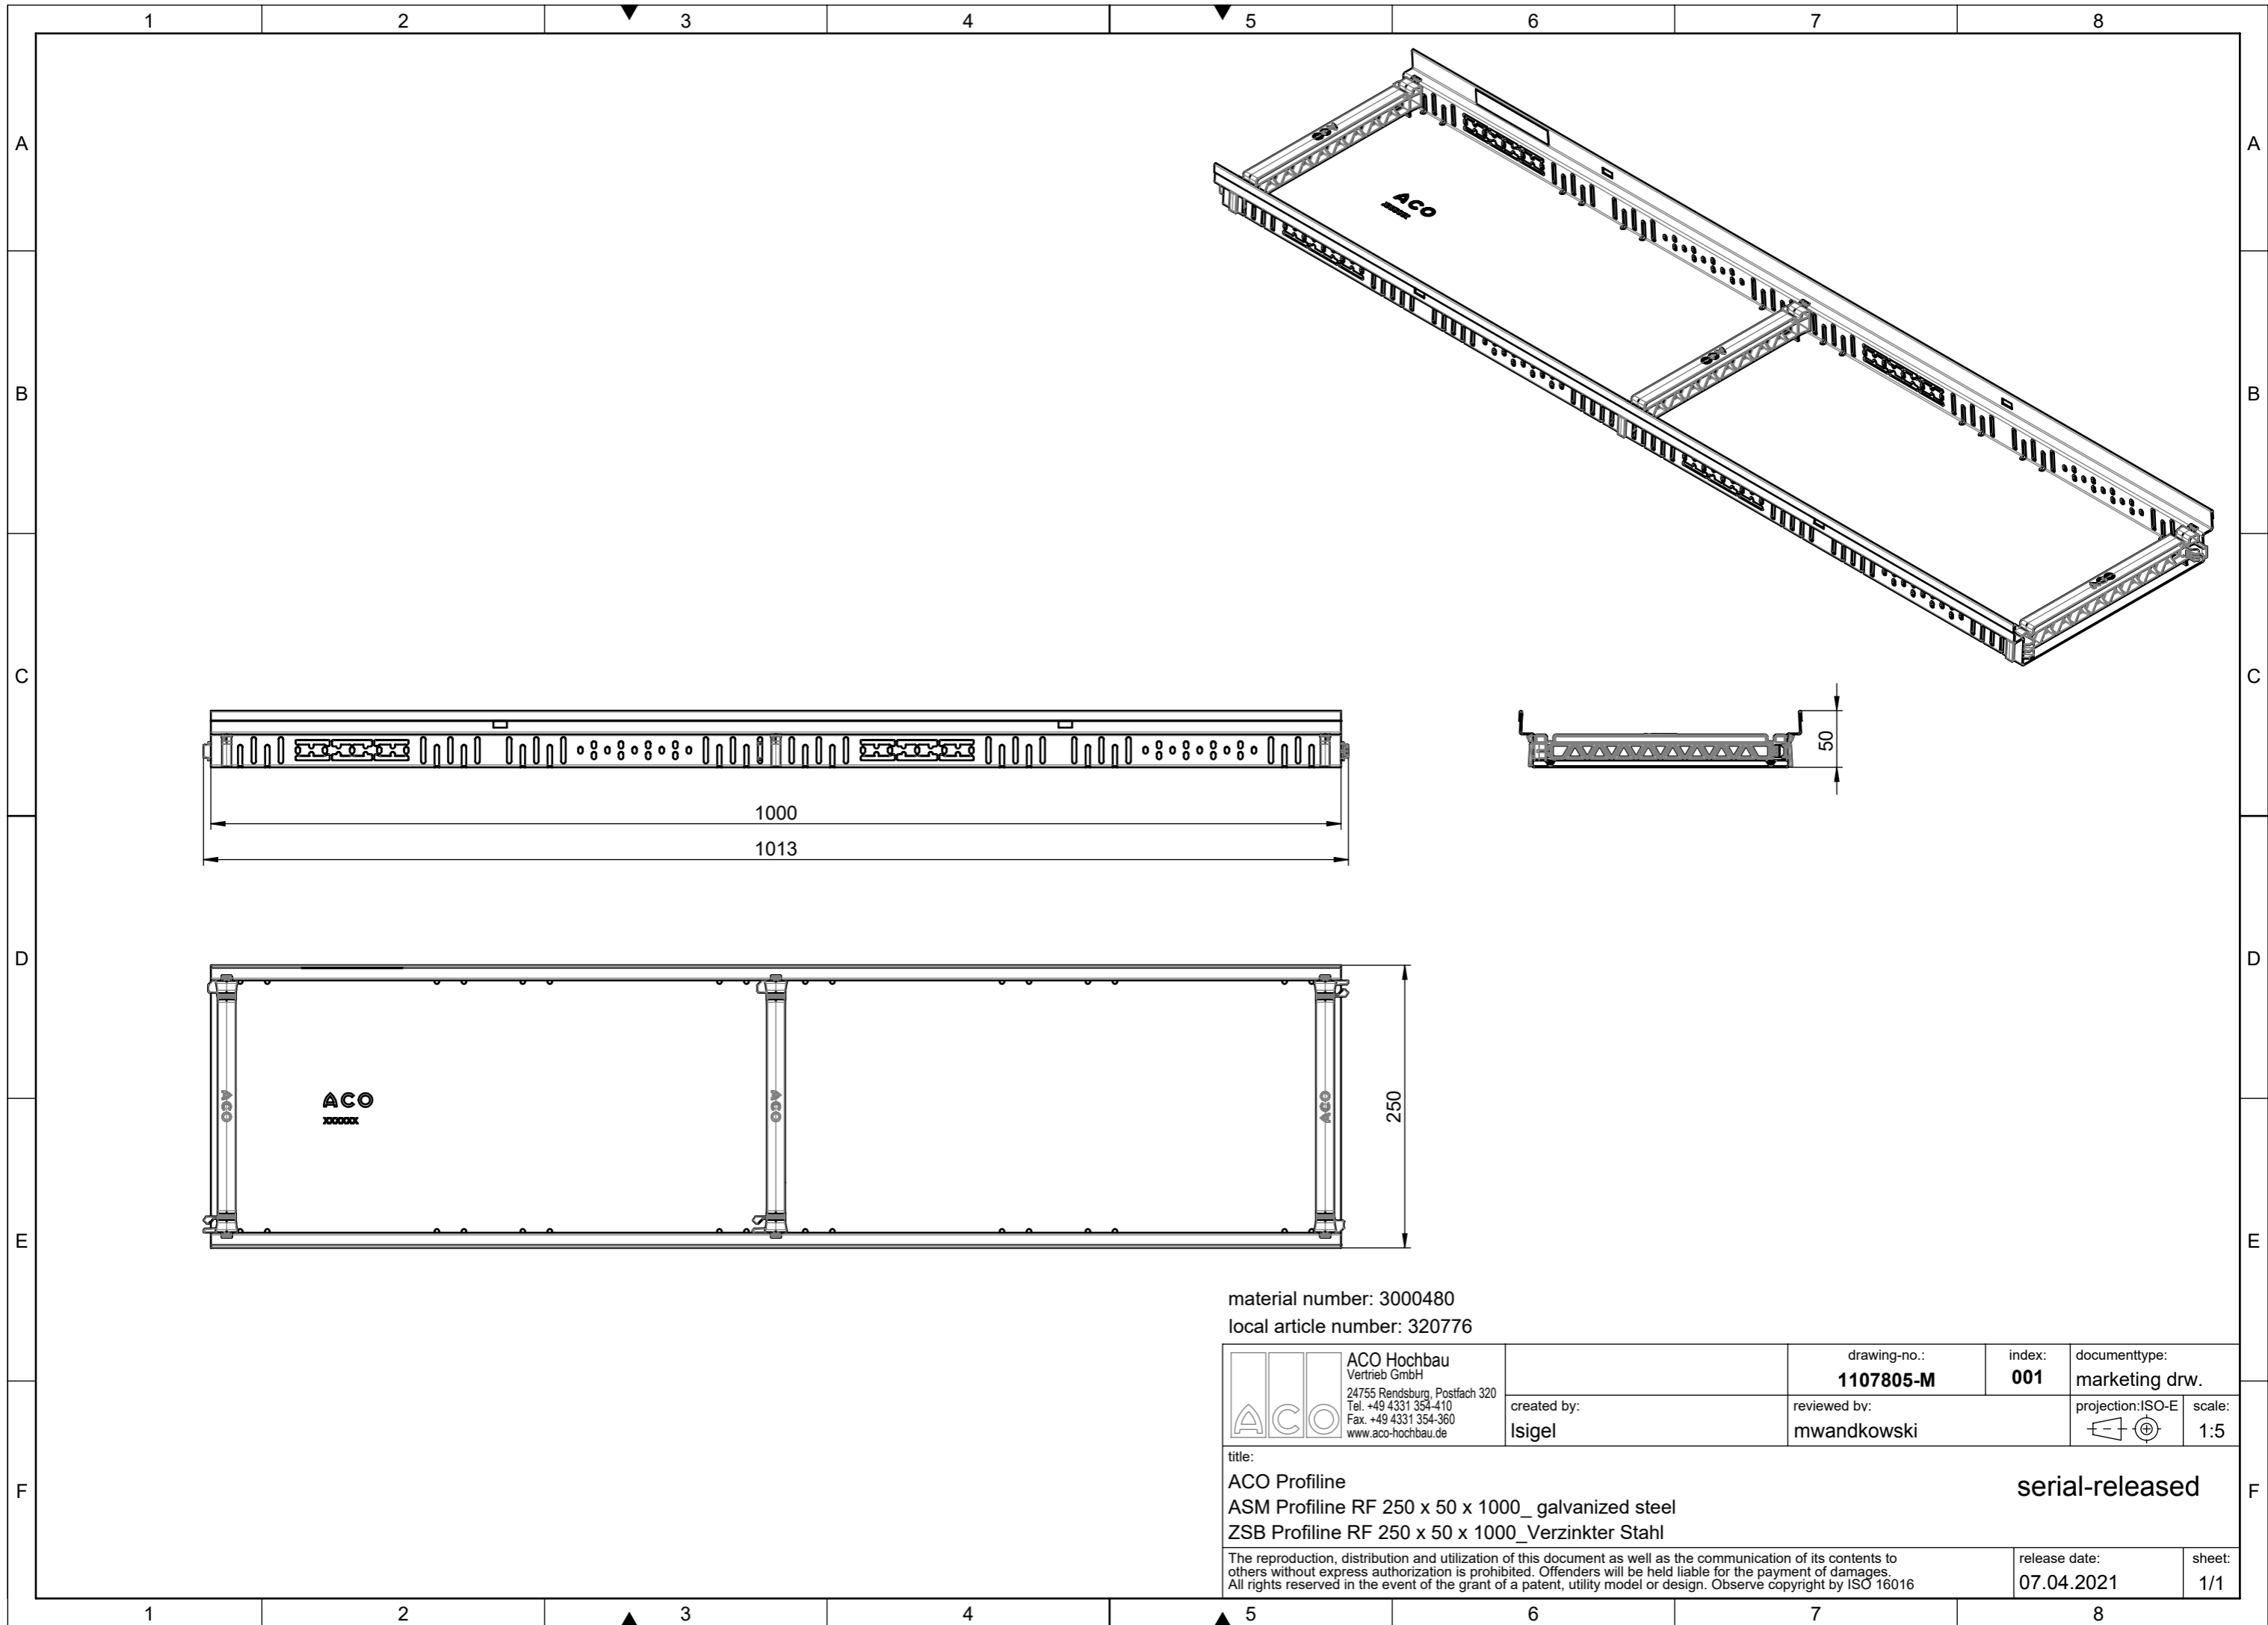

material number: 3000480
local article number: 320776

ACO Hochbau Vertrieb GmbH 24755 Rendsburg, Postfach 320 Tel. +49 4331 354-410 Fax. +49 4331 354-360 www.aco-hochbau.de	drawing-no.: 1107805-M	index: 001	documenttype: marketing drw.	
	created by: Isigel	reviewed by: mwandkowski	projection:ISO-E 	scale: 1:5
title: ACO Profiline ASM Profiline RF 250 x 50 x 1000_galvanized steel ZSB Profiline RF 250 x 50 x 1000_Verzinkter Stahl			serial-released	
The reproduction, distribution and utilization of this document as well as the communication of its contents to others without express authorization is prohibited. Offenders will be held liable for the payment of damages. All rights reserved in the event of the grant of a patent, utility model or design. Observe copyright by ISO 16016			release date: 07.04.2021	
			sheet: 1/1