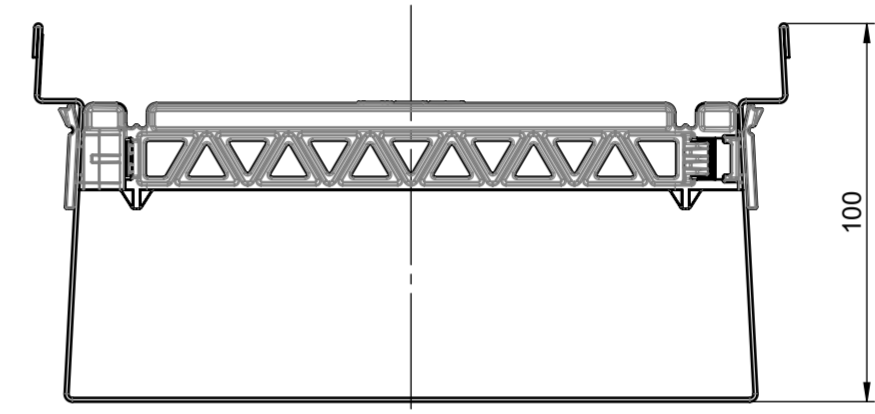

ACO GmbH Am Ahlmannkai 24782 Büdelsdorf www.aco.com	material number 3009071	drawing-no.: 1383083	index: 001	projection: ISO-E 	format A2
		doc-type:	scale: 1:2	serial-released	
title: ACO Profiline ASM Profiline RF 200 x 100 x 500_galvanized steel ZSB Profiline RF 200 x 100 x 500_Verzinkter Stahl		release date: 11.04.2024	sheet: 1/1		
The reproduction, distribution and utilization of this document as well as the communication of its contents to others without express authorization is prohibited. Offenders will be held liable for the payment of damages. All rights reserved in the event of the grant of a patent, utility model or design. Observe copyright by ISO 16016