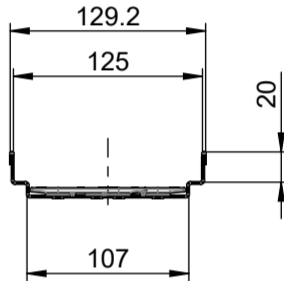

SCALE 1 : 10

ACO GmbH Am Ahlmannkai 24782 Büdelsdorf www.aco.com	material number 3009077	drawing-no.: 1395612	index: 001	projection: ISO-E 	format A2
	doc-type:				scale: 1:5
title: ACO Profiline ASM channel fixed with plastic connector 130 x 30 x 2000, Stainless steel ZB Rinne fixe mit Kunststoffverbinder, 130 x 30 x 2000, Edelstahl					serial-released release date: 11.04.2024
The reproduction, distribution and utilization of this document as well as the communication of its contents to others without express authorization is prohibited. Offenders will be held liable for the payment of damages. All rights reserved in the event of the grant of a patent, utility model or design. Observe copyright by ISO 16016					sheet: 1/1