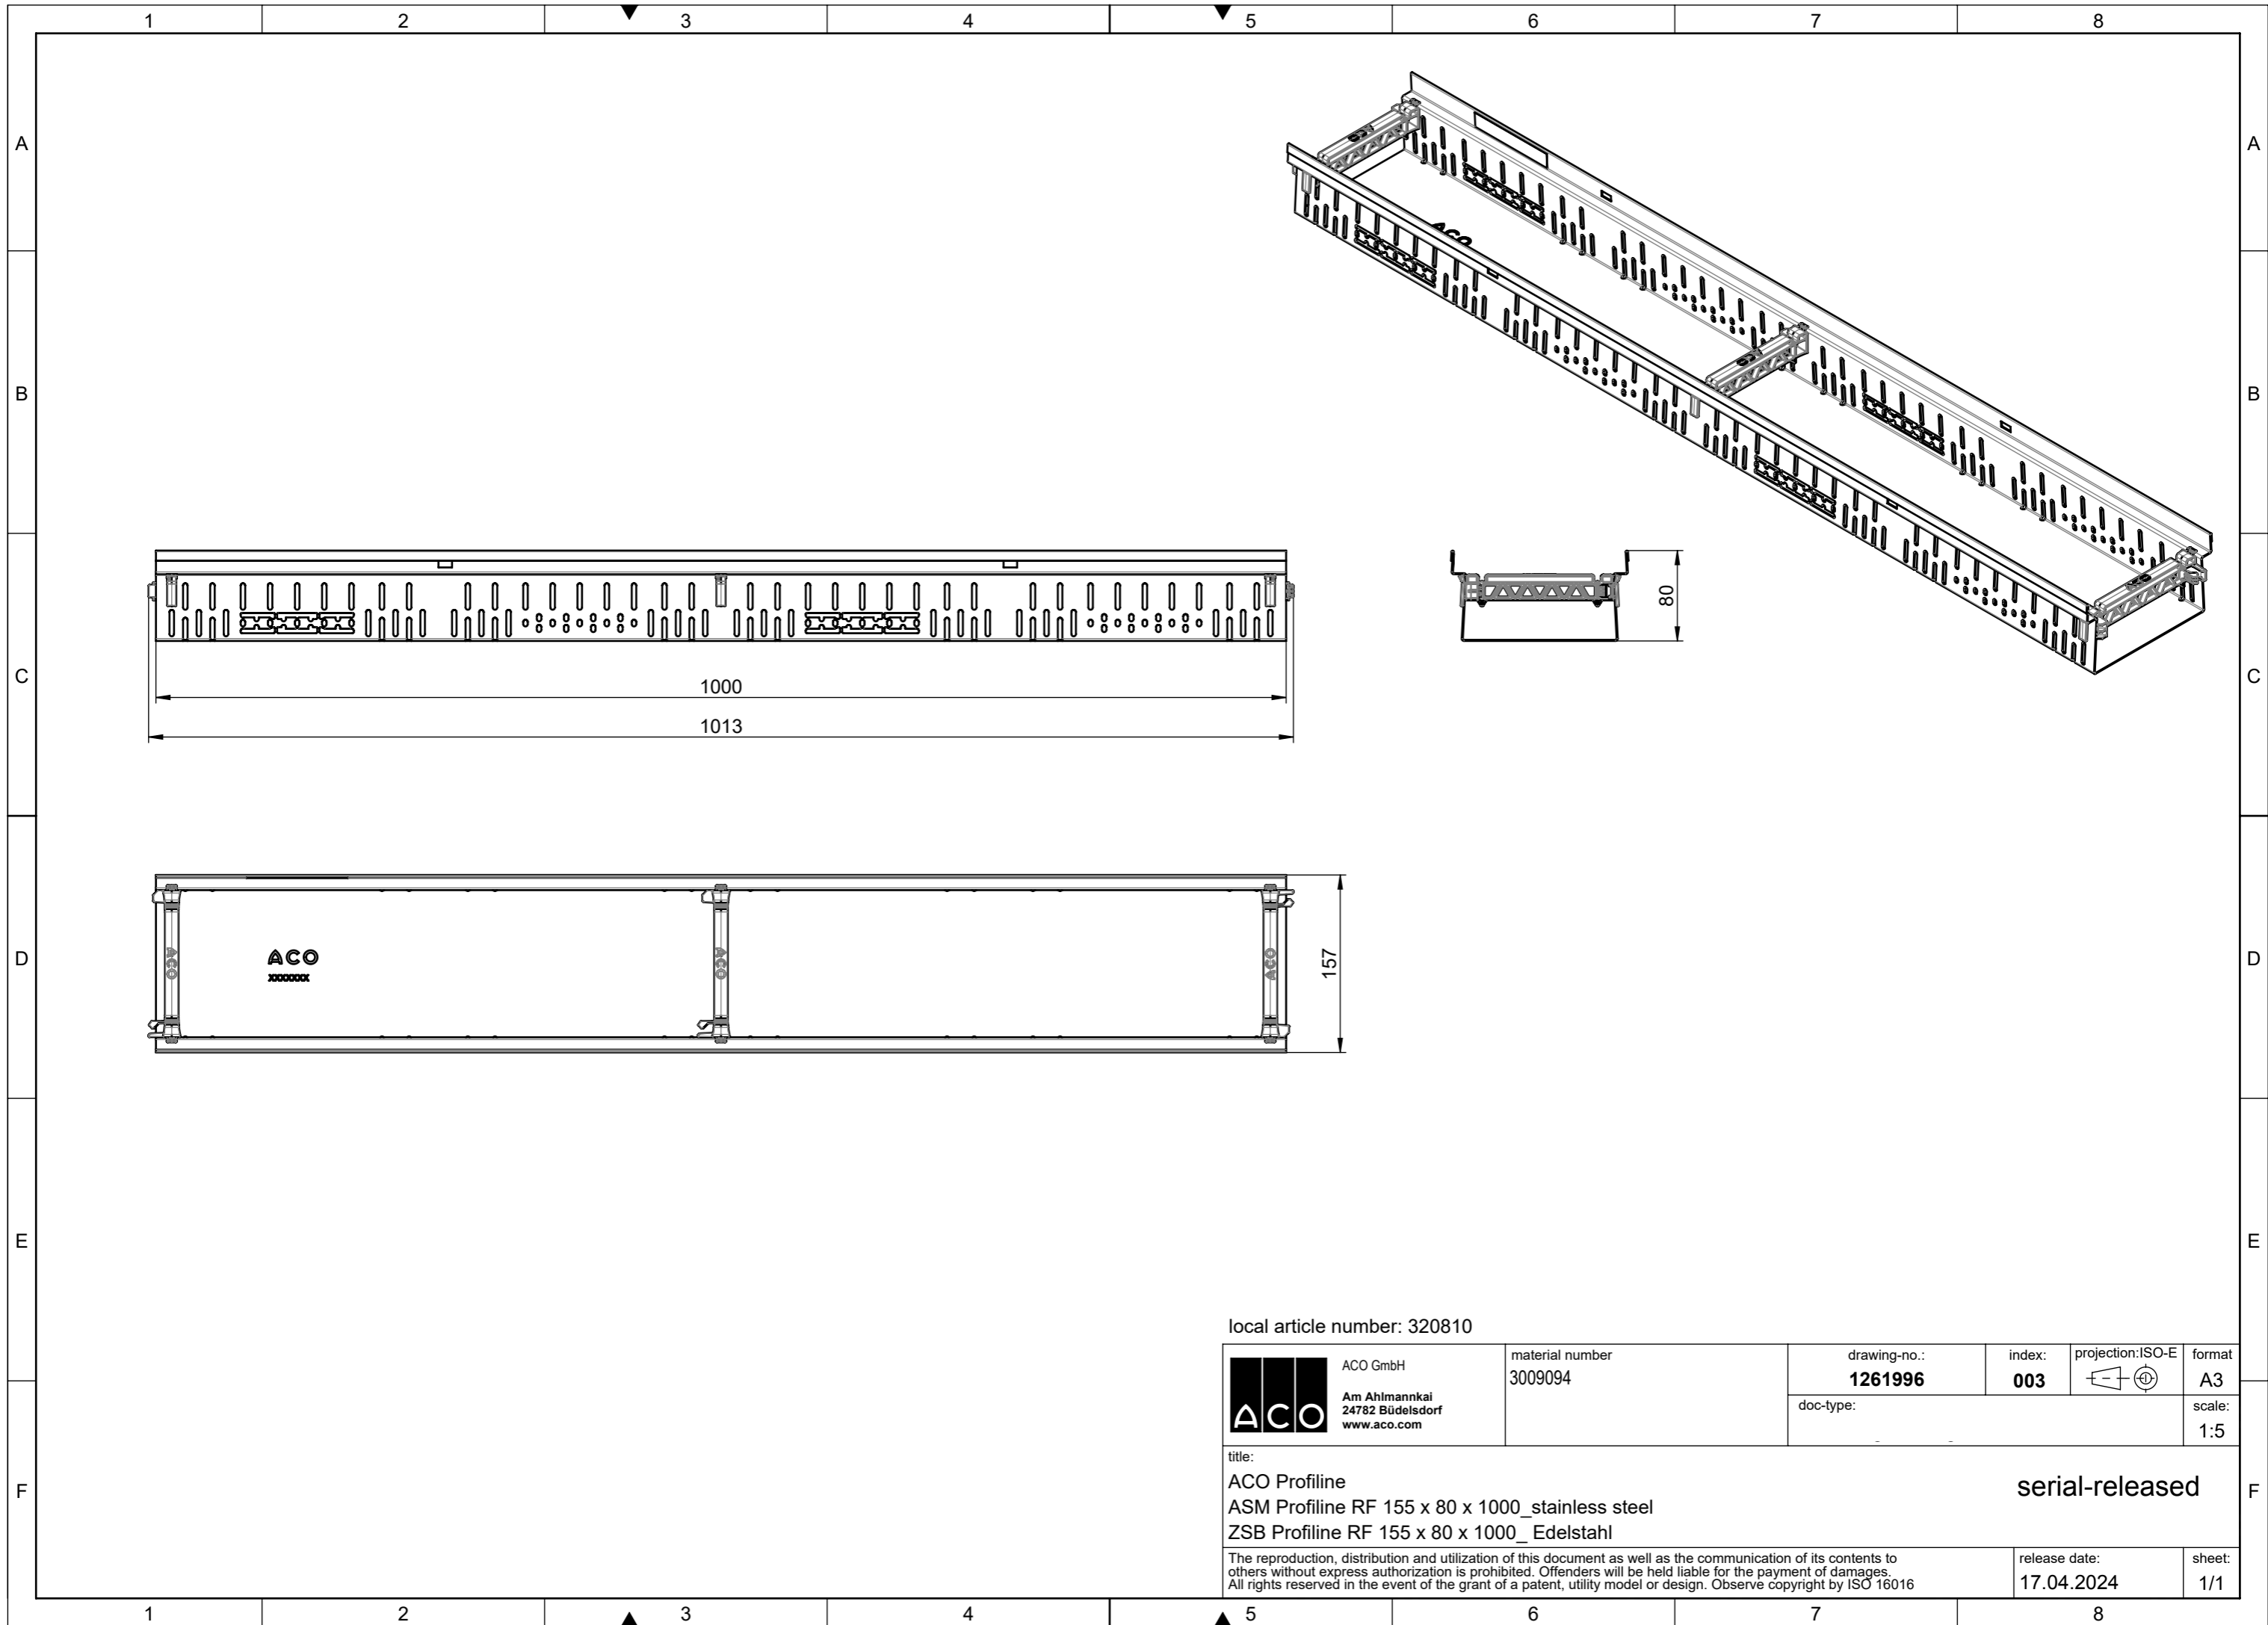

local article number: 320810

ACO GmbH Am Ahlmannkai 24782 Büdelsdorf www.aco.com	material number 3009094	drawing-no.: 1261996	index: 003	projection: ISO-E 	format A3
	doc-type:				scale: 1:5
title: ACO Proffline ASM Proffline RF 155 x 80 x 1000_ stainless steel ZSB Proffline RF 155 x 80 x 1000_ Edelstahl					serial-released
The reproduction, distribution and utilization of this document as well as the communication of its contents to others without express authorization is prohibited. Offenders will be held liable for the payment of damages. All rights reserved in the event of the grant of a patent, utility model or design. Observe copyright by ISO 16016				release date: 17.04.2024	sheet: 1/1

DWG 13.07.2024