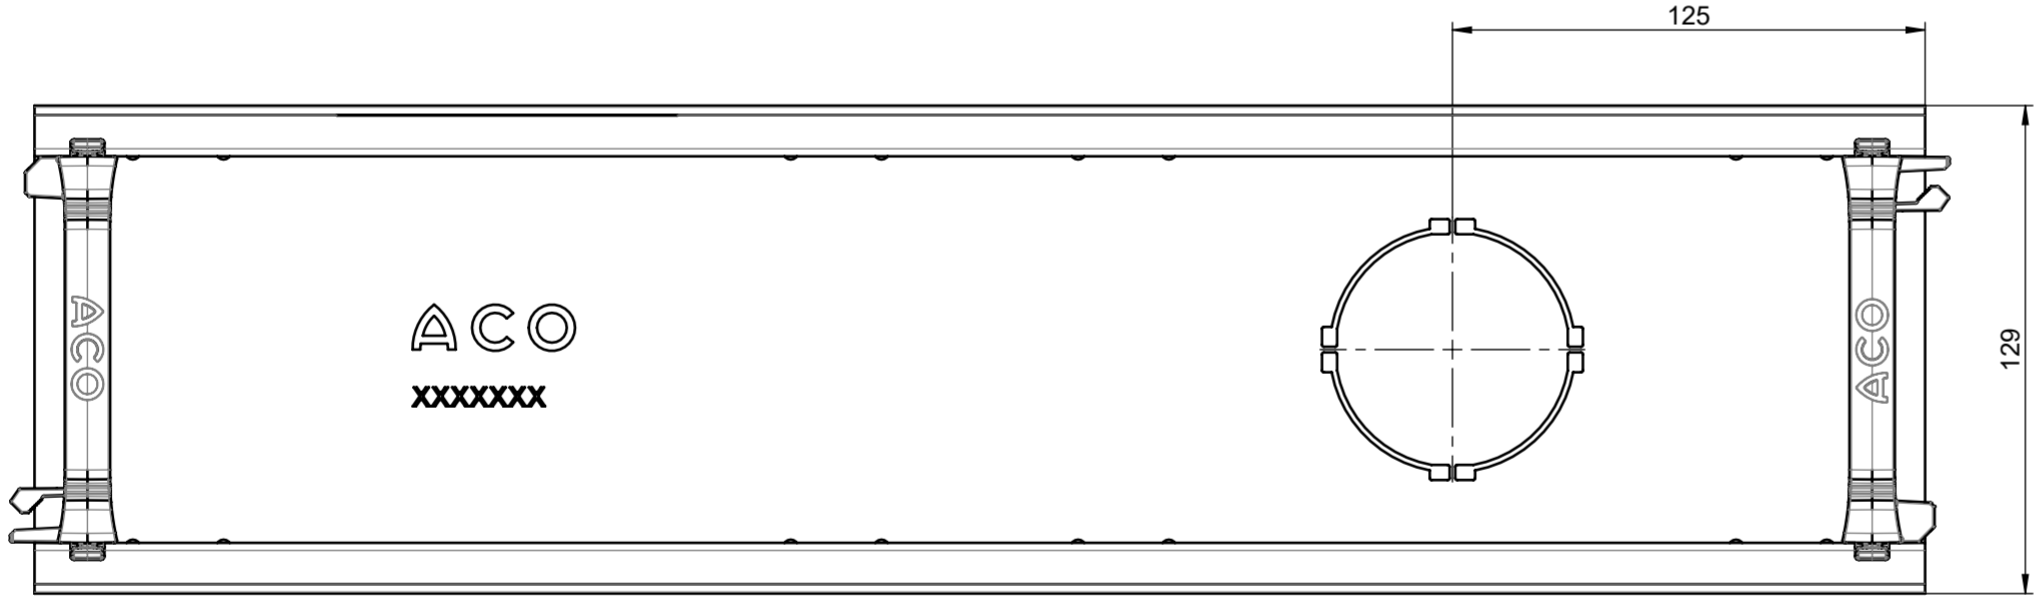

local article number: 320807

ACO GmbH Am Ahlmannkai 24782 Büdelsdorf www.aco.com	material number 3009091	drawing-no.: 1257803	index: 002	projection: ISO-E 	format A2	
		doc-type:			scale: 1:2	

title:
ACO Profiline
ASM Profiline RF 130 x 80 x 500_stainless steel
ZSB Profiline RF 130 x 80 x 500_Edelstahl

serial-released

release date:
17.04.2024

sheet:
1/1