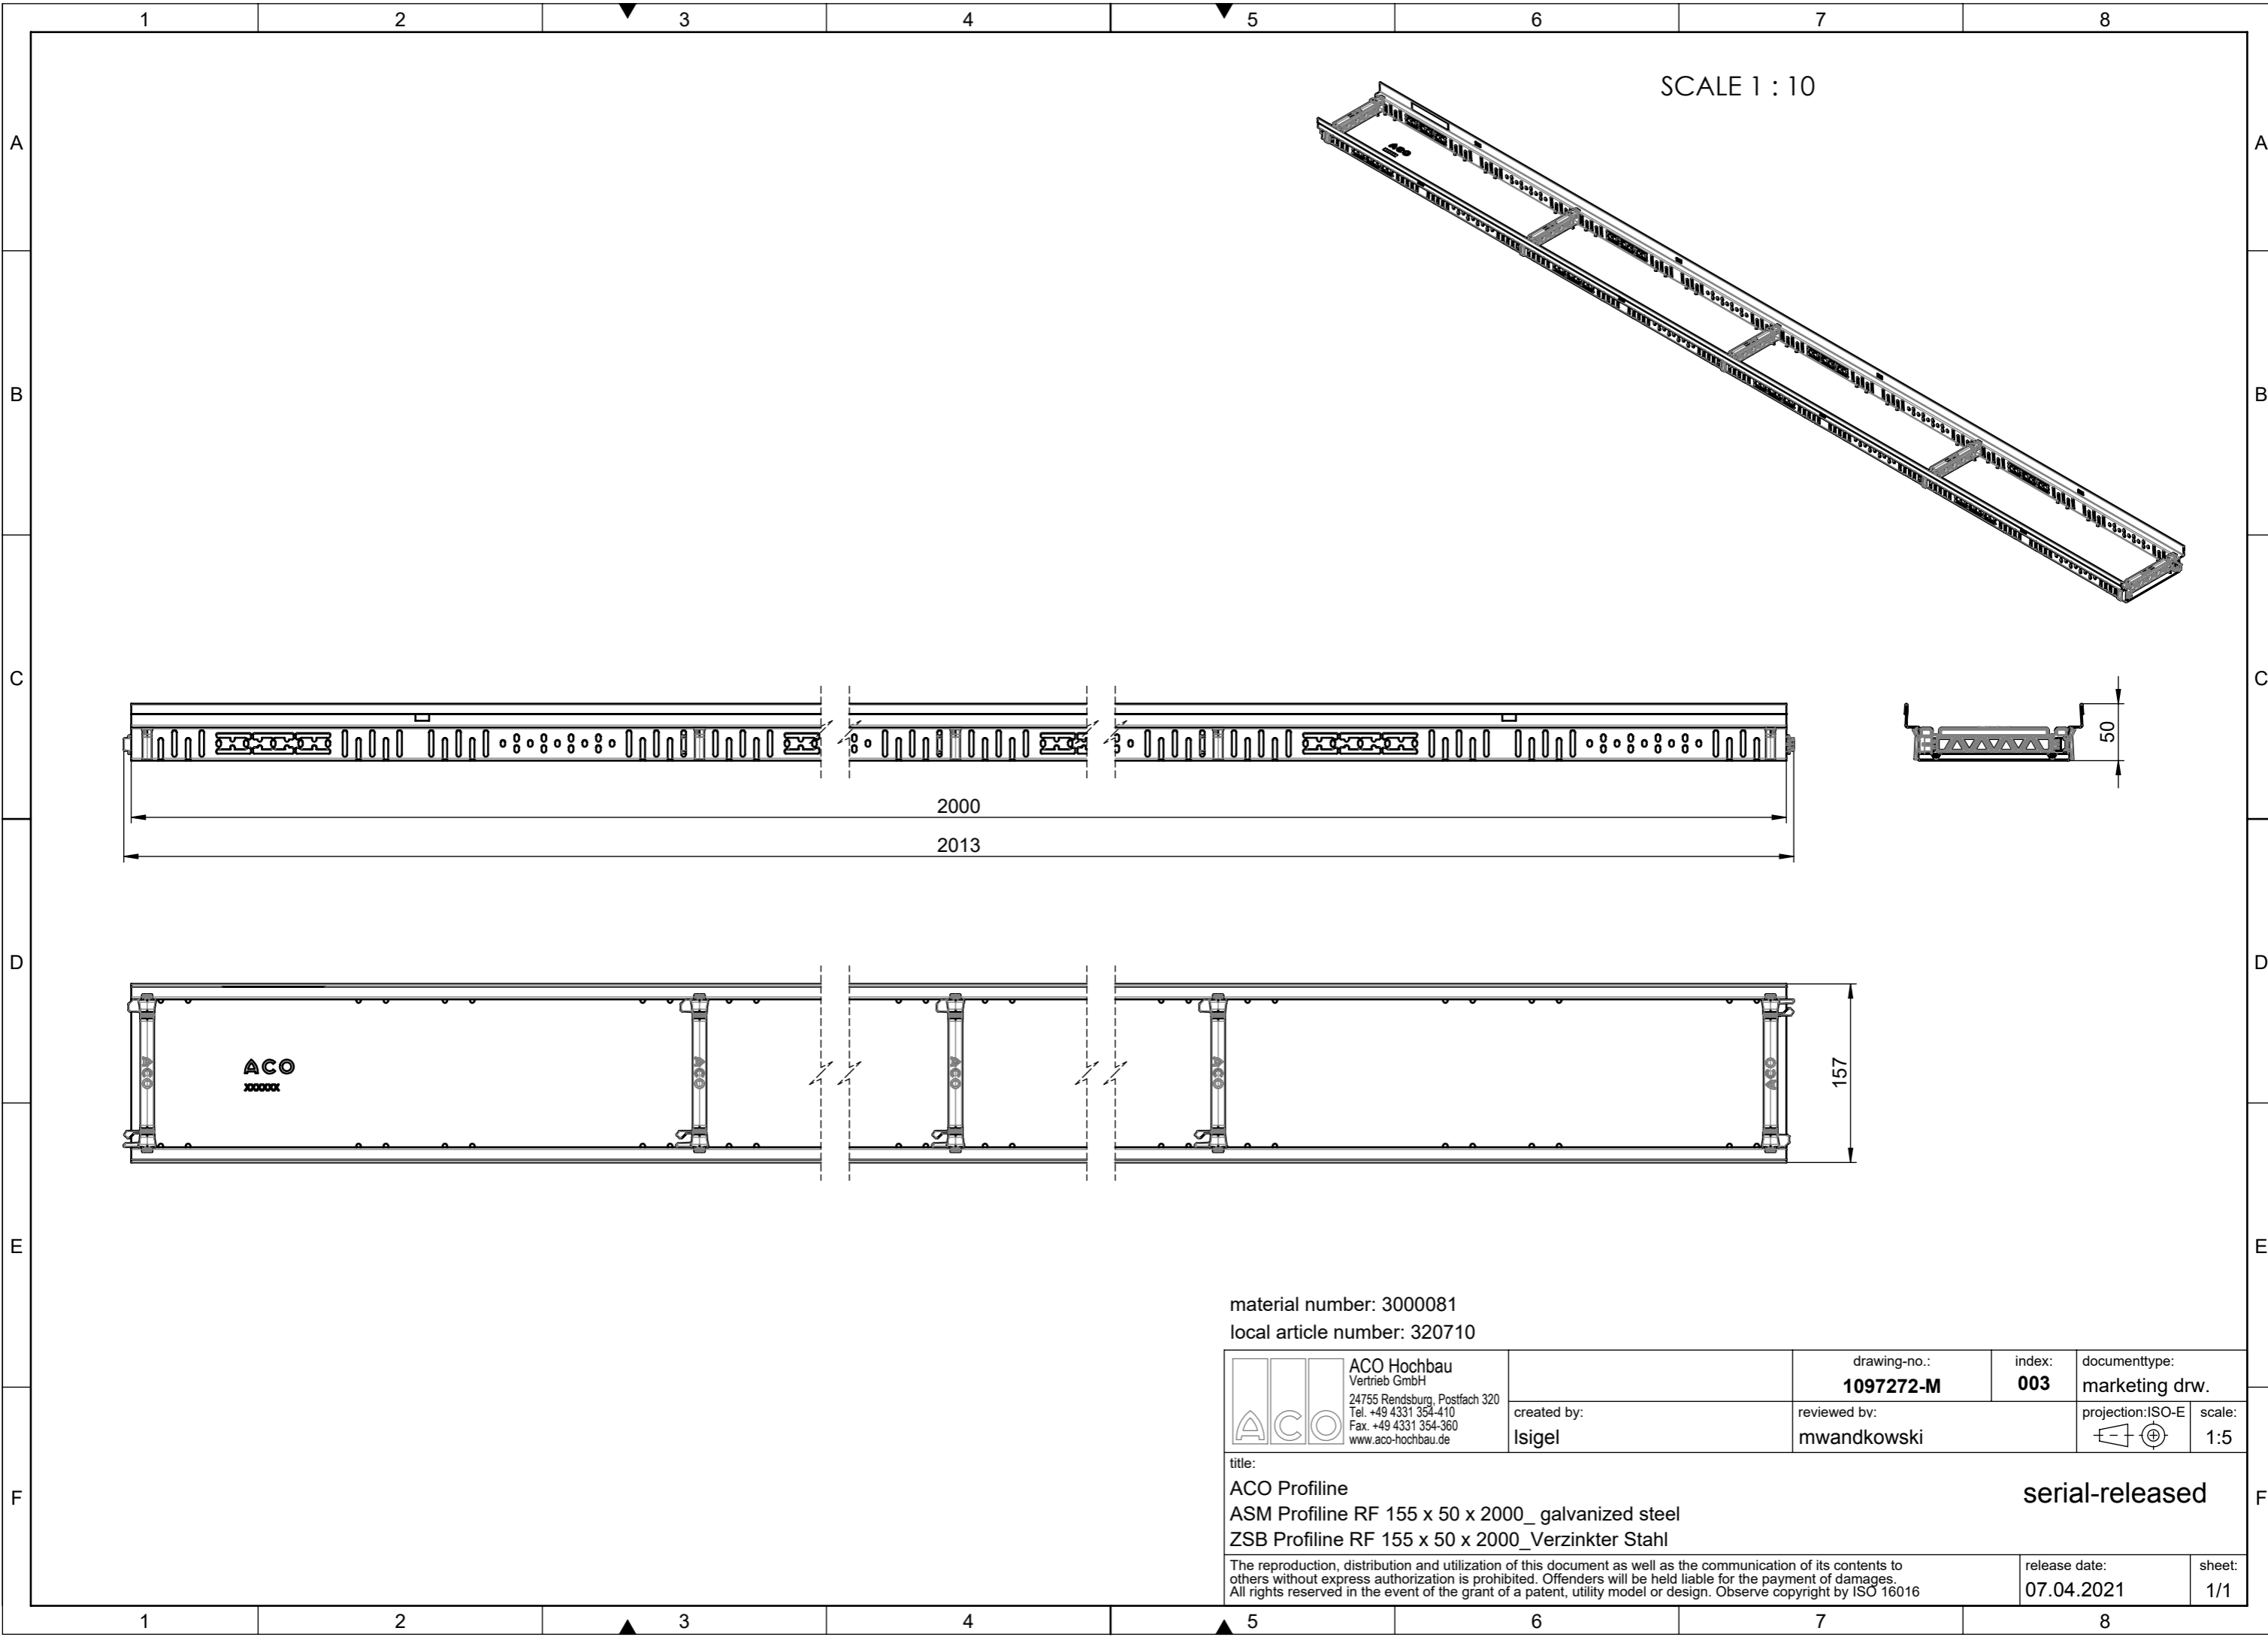

SCALE 1 : 10

2000
2013

50

157

material number: 3000081
local article number: 320710

ACO Hochbau Vertrieb GmbH 24755 Rendsburg, Postfach 320 Tel. +49 4331 354-410 Fax. +49 4331 354-360 www.aco-hochbau.de	drawing-no.: 1097272-M	index: 003	documenttype: marketing drw.	
	created by: Isigel	reviewed by: mwandkowski	projection: ISO-E 	scale: 1:5
title: ACO Profiline ASM Profiline RF 155 x 50 x 2000_ galvanized steel ZSB Profiline RF 155 x 50 x 2000_ Verzinkter Stahl			serial-released	
The reproduction, distribution and utilization of this document as well as the communication of its contents to others without express authorization is prohibited. Offenders will be held liable for the payment of damages. All rights reserved in the event of the grant of a patent, utility model or design. Observe copyright by ISO 16016			release date: 07.04.2021	
			sheet: 1/1	

S:\projekte\2019\019_001_A3_Vertrieb_Z1