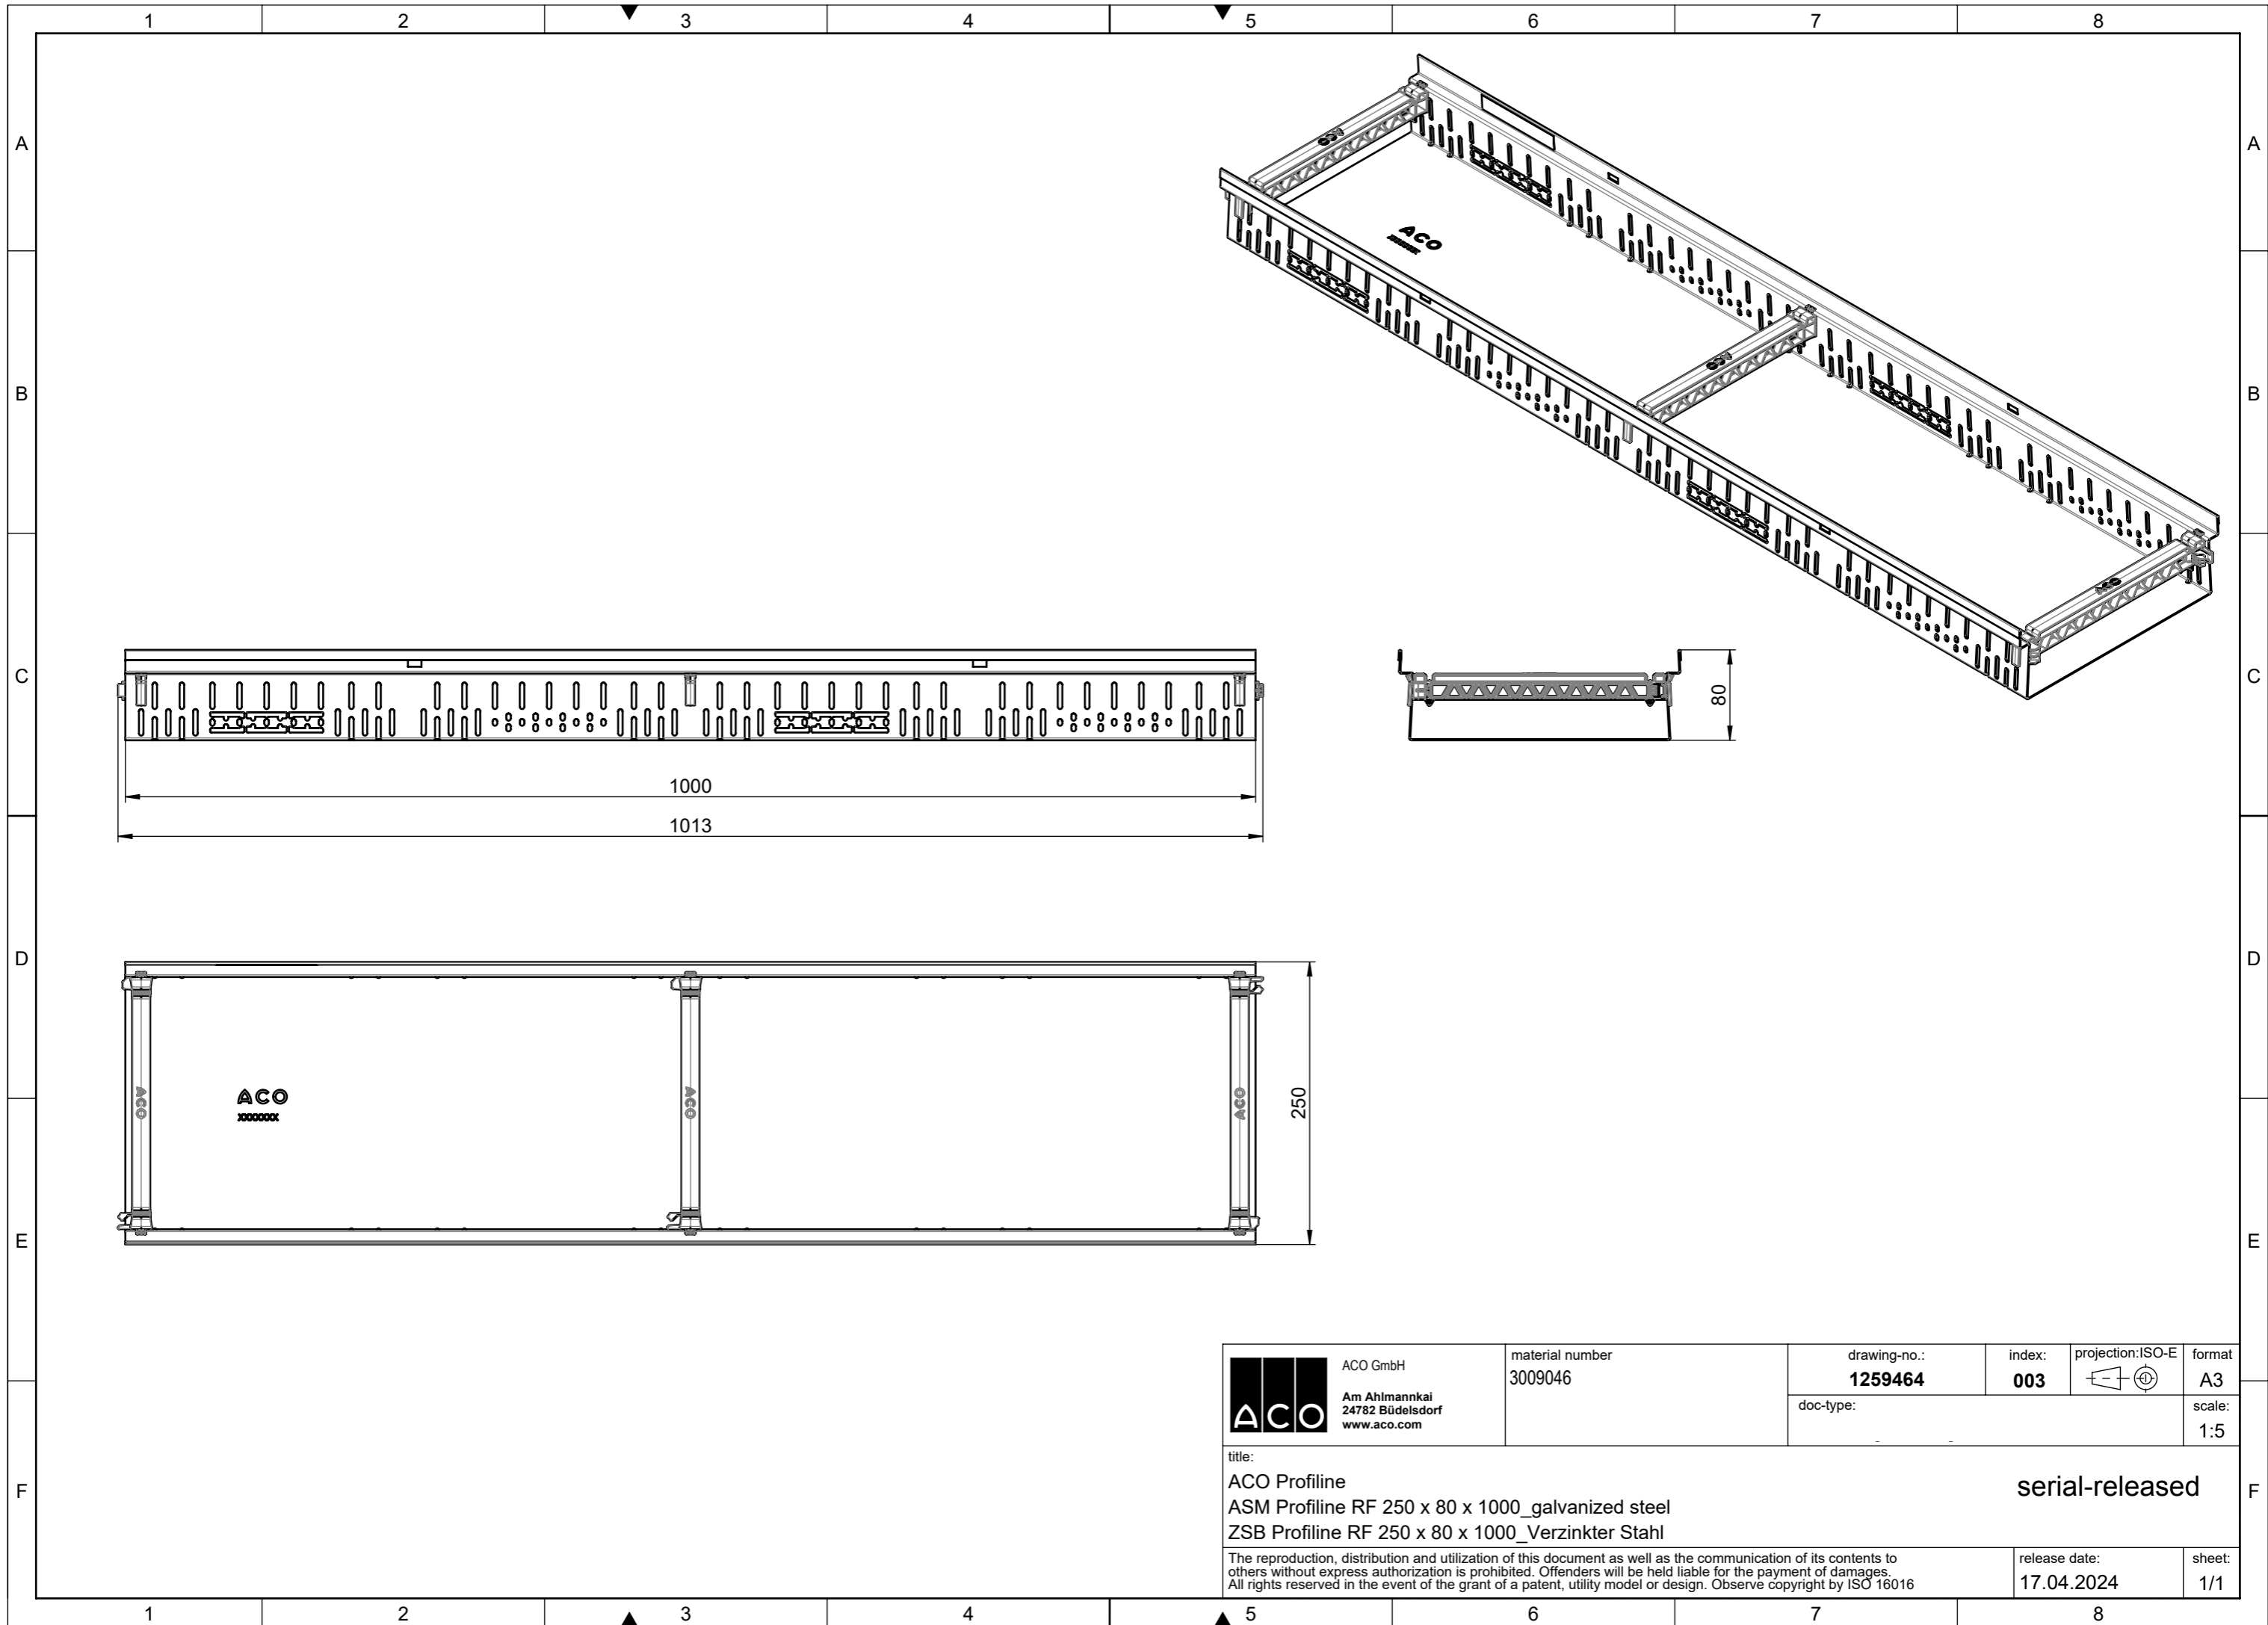

release date:
07.04.2021

sheet:
1/1

S:\projekte\2019\011_A3_Vertrieb_Z1

SCALE 1 : 5

 ACO GmbH Am Ahlmannkai 24782 Büdelsdorf www.aco.com	material number 3009047	drawing-no.: 1257016	index: 003	projection: ISO-E 	format A2
		doc-type:	scale: 1:2	serial-released	
title: ACO Profiline ASM Profiline RF 250 x 80 x 500_galvanized steel ZSB Profiline RF 250 x 80 x 500_Verzinkter Stahl		release date: 17.04.2024	sheet: 1/1		
<small>The reproduction, distribution and utilization of this document as well as the communication of its contents to others without express authorization is prohibited. Offenders will be held liable for the payment of damages. All rights reserved in the event of the grant of a patent, utility model or design. Observe copyright by ISO 16016</small>					