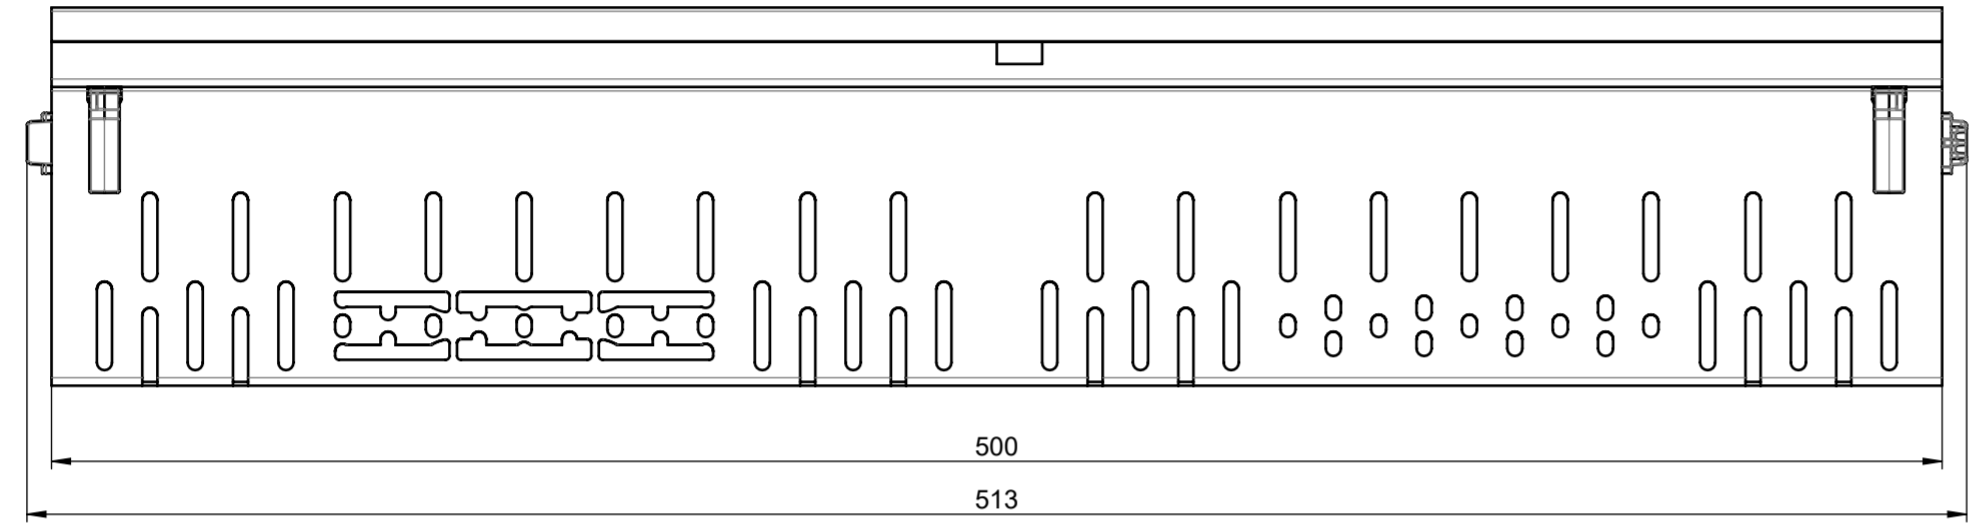

ACO GmbH Am Ahlmannkai 24782 Büdelsdorf www.aco.com	material number 3009071	drawing-no.: 1383083	index: 001	projection: ISO-E 	format A2
		doc-type:	scale: 1:2	serial-released	
title: ACO Profiline ASM Profiline RF 200 x 100 x 500_galvanized steel ZSB Profiline RF 200 x 100 x 500_Verzinkter Stahl		release date: 11.04.2024	sheet: 1/1		
The reproduction, distribution and utilization of this document as well as the communication of its contents to others without express authorization is prohibited. Offenders will be held liable for the payment of damages. All rights reserved in the event of the grant of a patent, utility model or design. Observe copyright by ISO 16016