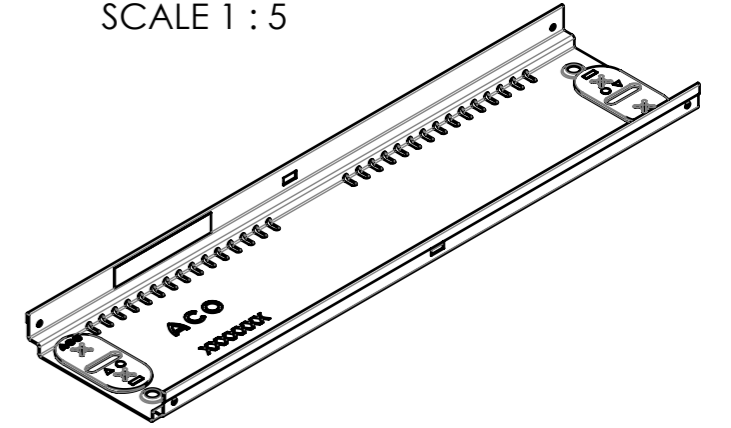

ACO GmbH Am Ahlmannkai 24782 Büdelsdorf www.aco.com	material number 3009013	drawing-no.: 1395607	index: 001	projection: ISO-E 	format A3	
		doc-type:			scale: 1:2	
title: ACO Proflin ASM channel fixed with plastic connector 130 x 30 x 500, Galvanized steel ZB Rinne fixe mit Kunststoffverbinder, 130 x 30 x 500, Verzinkter Stahl					serial-released	
The reproduction, distribution and utilization of this document as well as the communication of its contents to others without express authorization is prohibited. Offenders will be held liable for the payment of damages. All rights reserved in the event of the grant of a patent, utility model or design. Observe copyright by ISO 16016				release date: 11.04.2024	sheet: 1/1