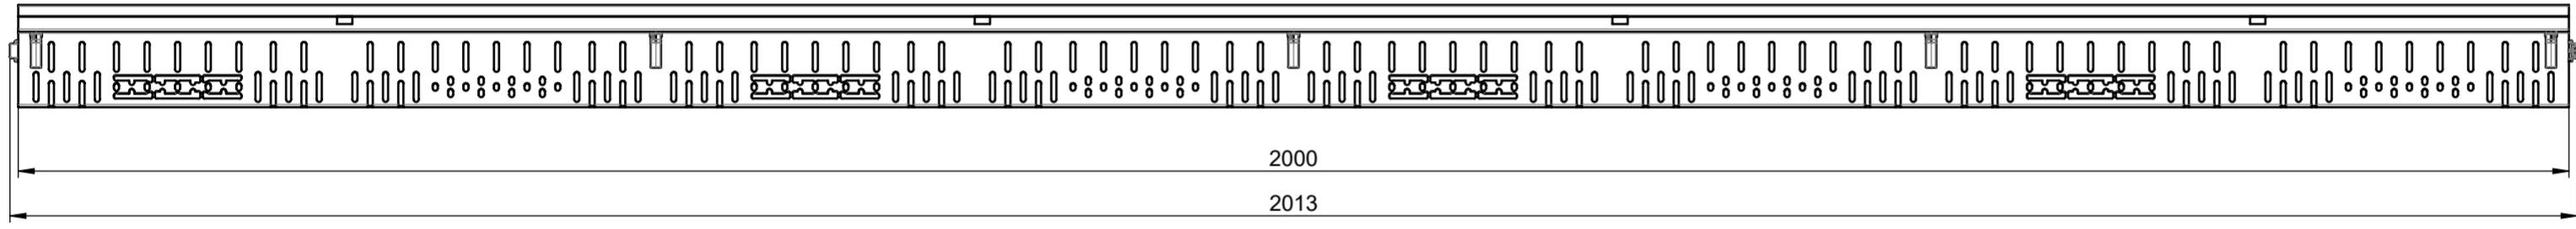

ACO GmbH Am Ahlmannkai 24782 Büdelsdorf www.aco.com	material number 3009045	drawing-no.: 1261752	index: 003	projection: ISO-E 	format A2
	doc-type:				scale: 1:5

title:
ACO Profile
ASM Profile RF 250 x 80 x 2000_galvanized steel
ZSB Profile RF 250 x 80 x 2000_Verzinkter Stahl

serial-released

release date:
17.04.2024

sheet:
1/1