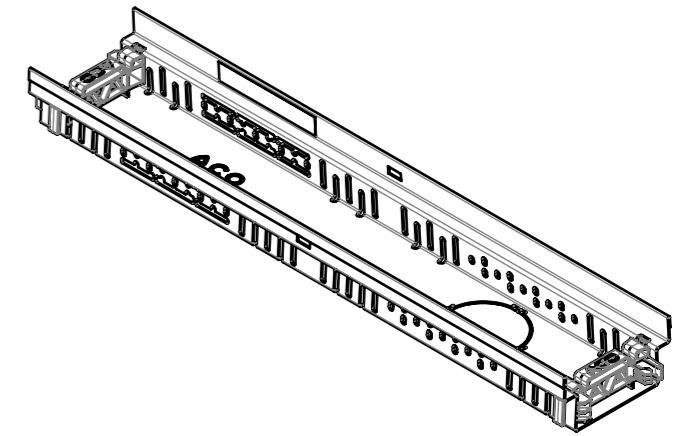

SCALE 1 : 5

material number: 2079426
local article number: 320704

  ACO Hochbau Vertrieb GmbH 24755 Rendsburg, Postfach 320 Tel. +49 4331 354-410 Fax. +49 4331 354-360 www.aco-hochbau.de	created by: Isigel	drawing-no.: 1096742-M	index: 003	documenttype: marketing drw.
	reviewed by: mwandkowski	projection: ISO-E 	scale: 1:2	
title: ACO Profiline ASM Profiline RF 100 x 50 x 500 _galvanized steel ZSB Profiline RF 100 x 50 x 500 _Verzinkter Stahl				serial-released
The reproduction, distribution and utilization of this document as well as the communication of its contents to others without express authorization is prohibited. Offenders will be held liable for the payment of damages. All rights reserved in the event of the grant of a patent, utility model or design. Observe copyright by ISO 16016			release date: 07.04.2021	sheet: 1/1