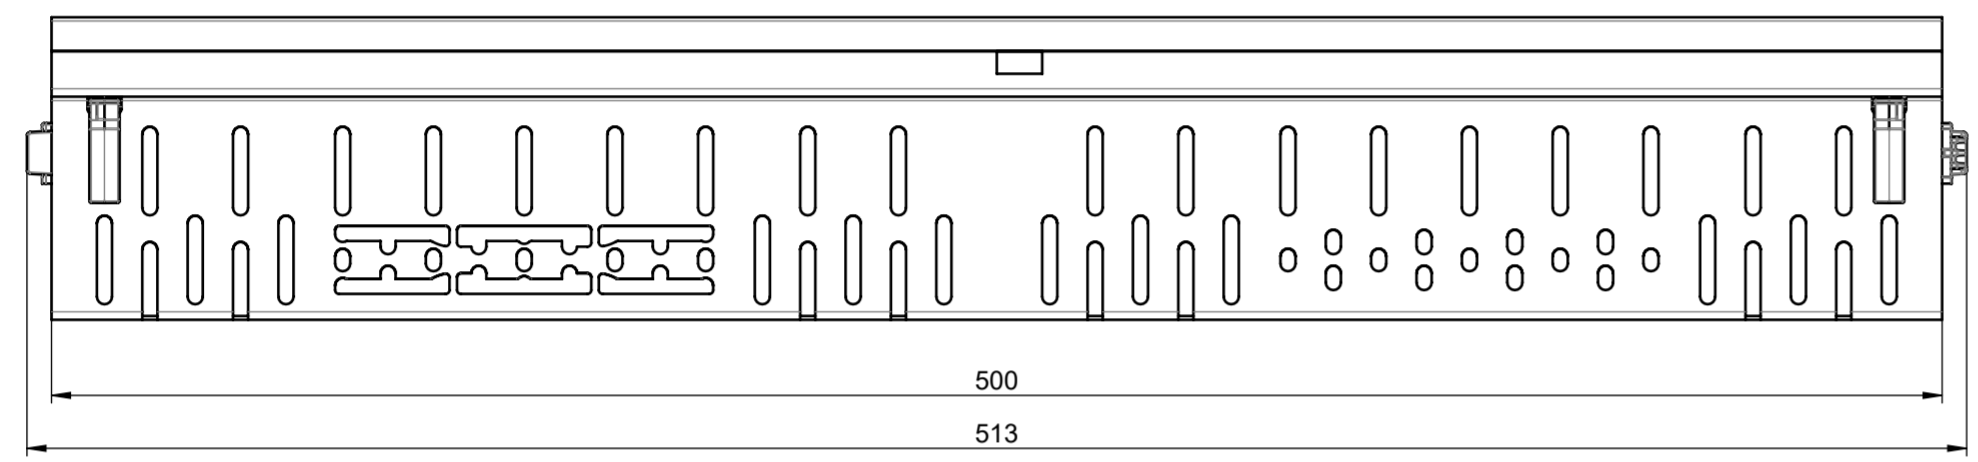

SCALE 1 : 5

local article number: 320803

ACO GmbH Am Ahlmannkai 24782 Büdelsdorf www.aco.com	material number 3009087	drawing-no.: 1254642	index: 002	projection: ISO-E 	format A2	
		doc-type:			scale: 1:2	

title:
ACO Profiline
ASM Profiline RF 100 x 80 x 500_stainless steel
ZSB Profiline RF 100 x 80 x 500_Edelstahl

serial-released

The reproduction, distribution and utilization of this document as well as the communication of its contents to others without express authorization is prohibited. Offenders will be held liable for the payment of damages. All rights reserved in the event of the grant of a patent, utility model or design. Observe copyright by ISO 16016

release date: 17.04.2024   sheet: 1/1