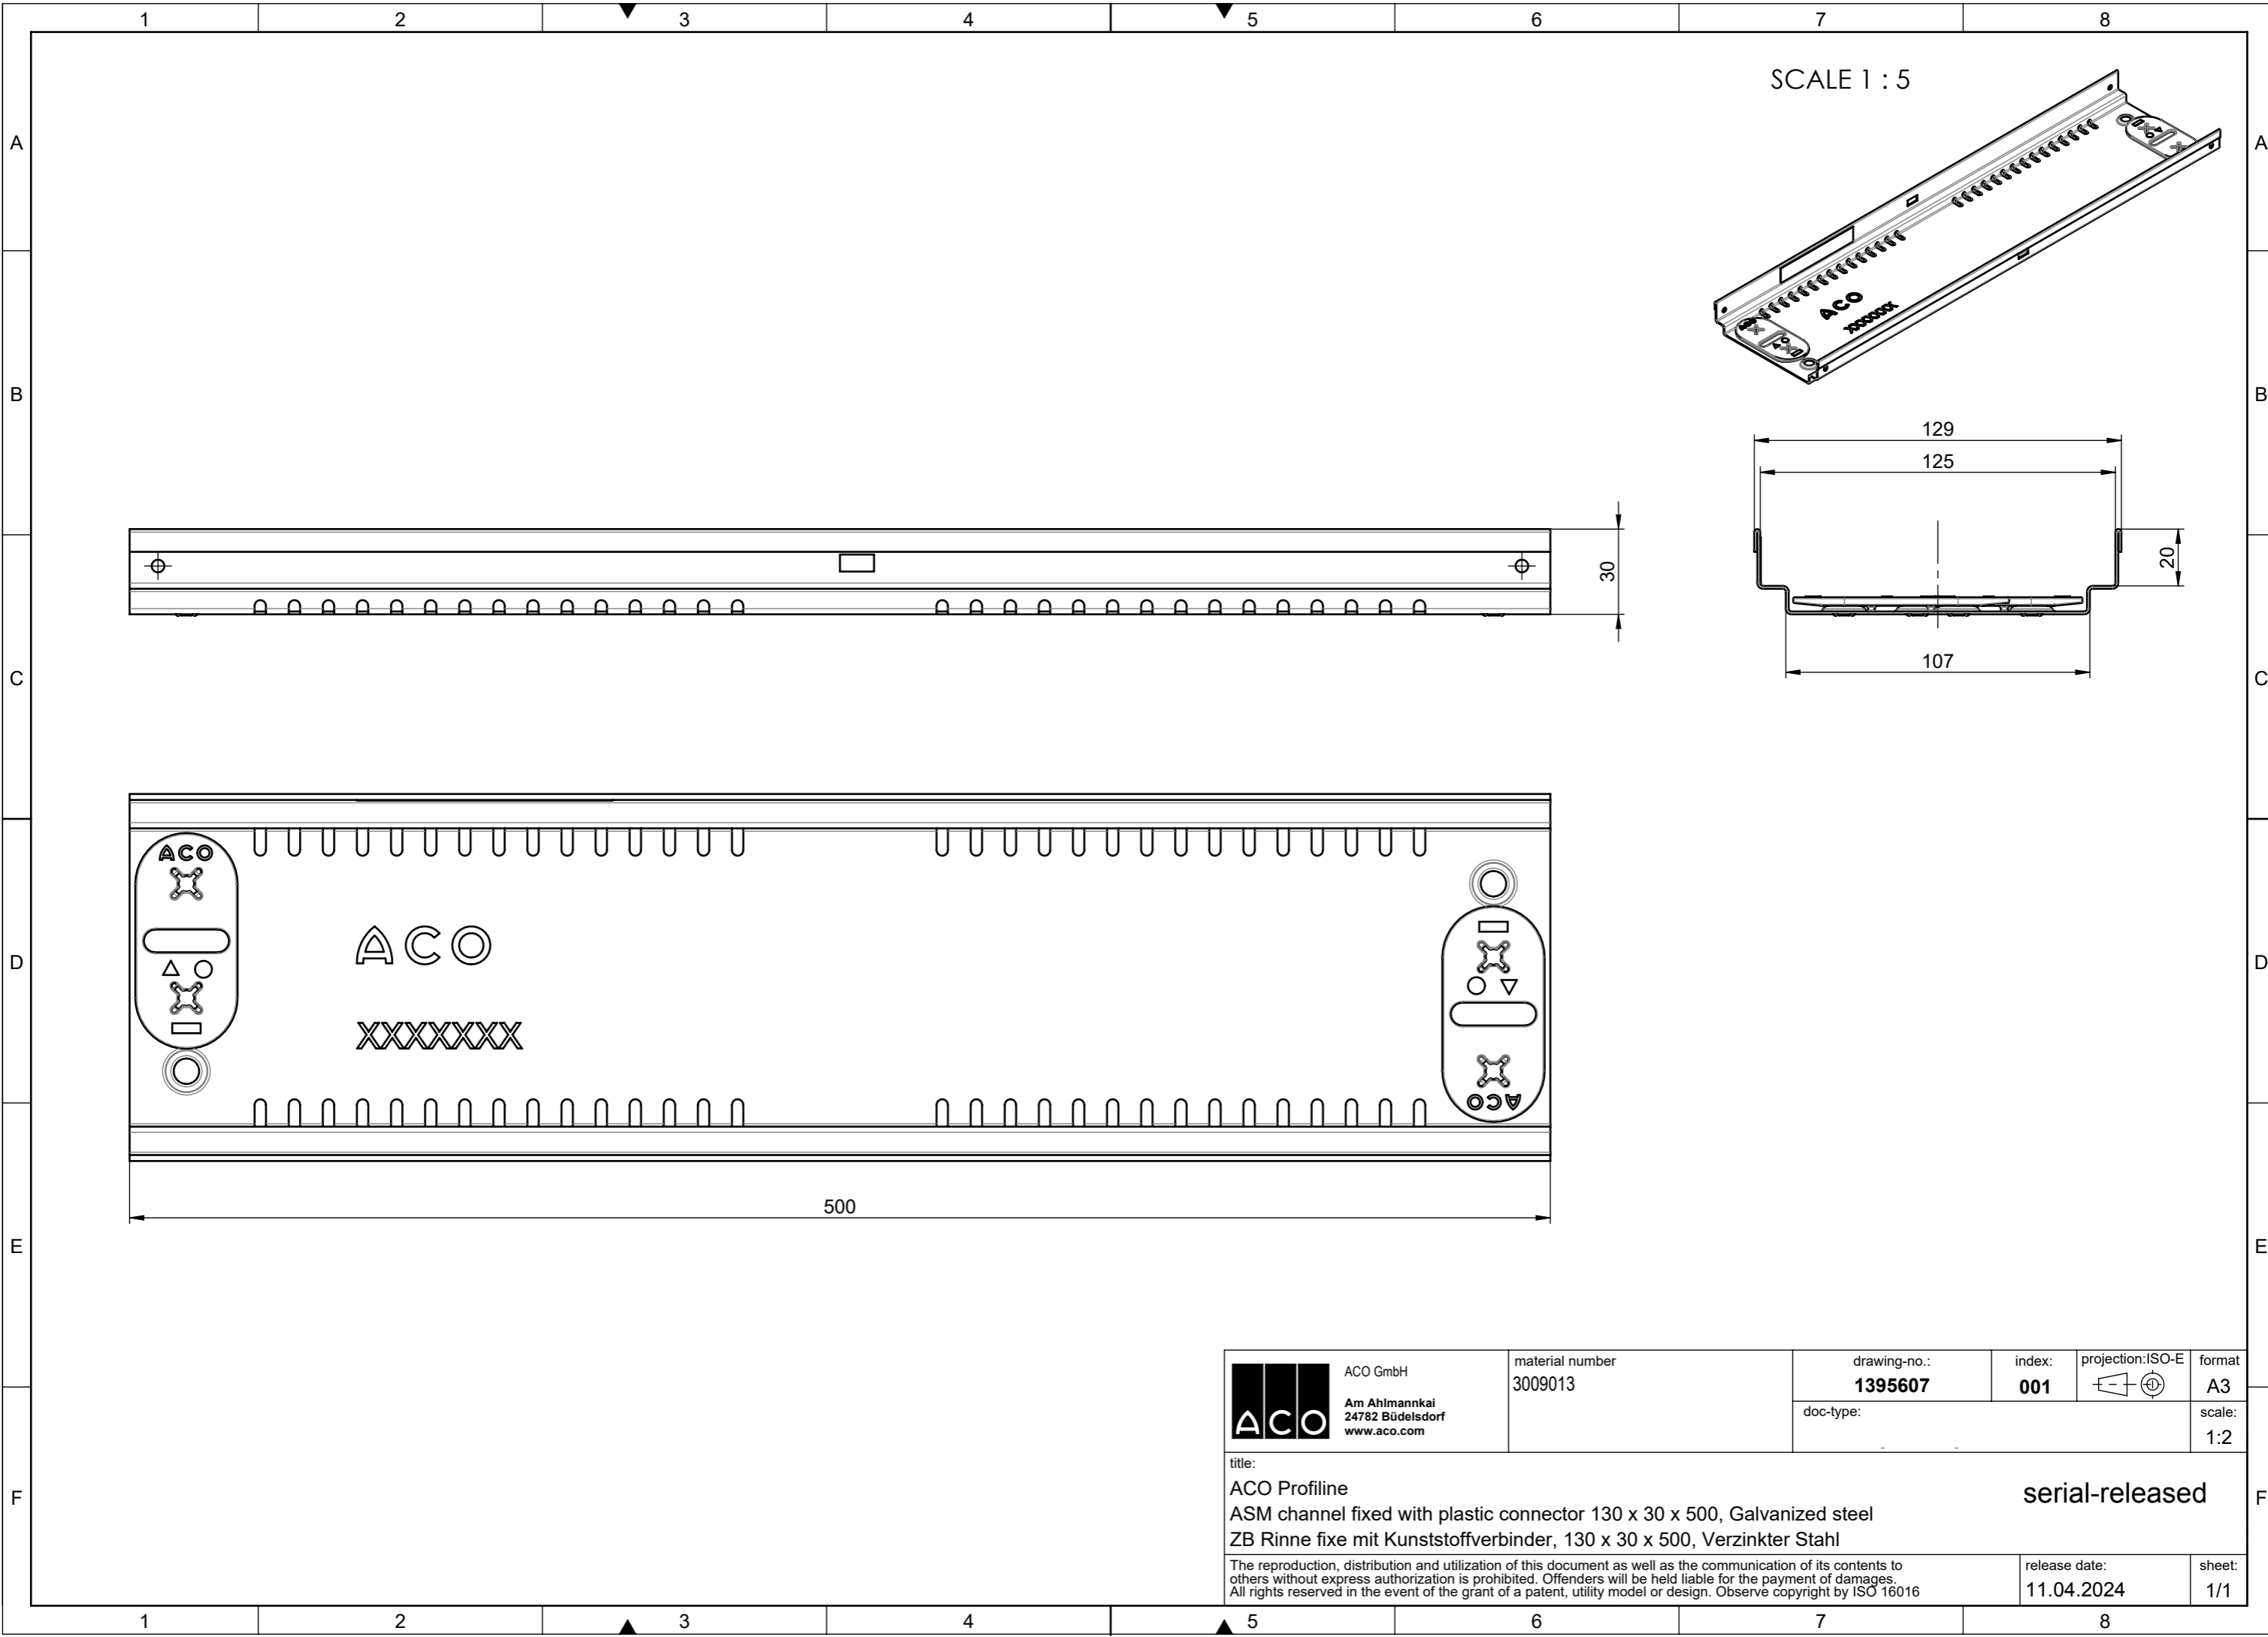

SCALE 1 : 5

ACO GmbH Am Ahlmannkai 24782 Büdelsdorf www.aco.com	material number 3009013	drawing-no.: 1395607	index: 001	projection: ISO-E 	format A3	
		doc-type:			scale: 1:2	
title: ACO Proflin ASM channel fixed with plastic connector 130 x 30 x 500, Galvanized steel ZB Rinne fixe mit Kunststoffverbinder, 130 x 30 x 500, Verzinkter Stahl					serial-released	
The reproduction, distribution and utilization of this document as well as the communication of its contents to others without express authorization is prohibited. Offenders will be held liable for the payment of damages. All rights reserved in the event of the grant of a patent, utility model or design. Observe copyright by ISO 16016				release date: 11.04.2024	sheet: 1/1