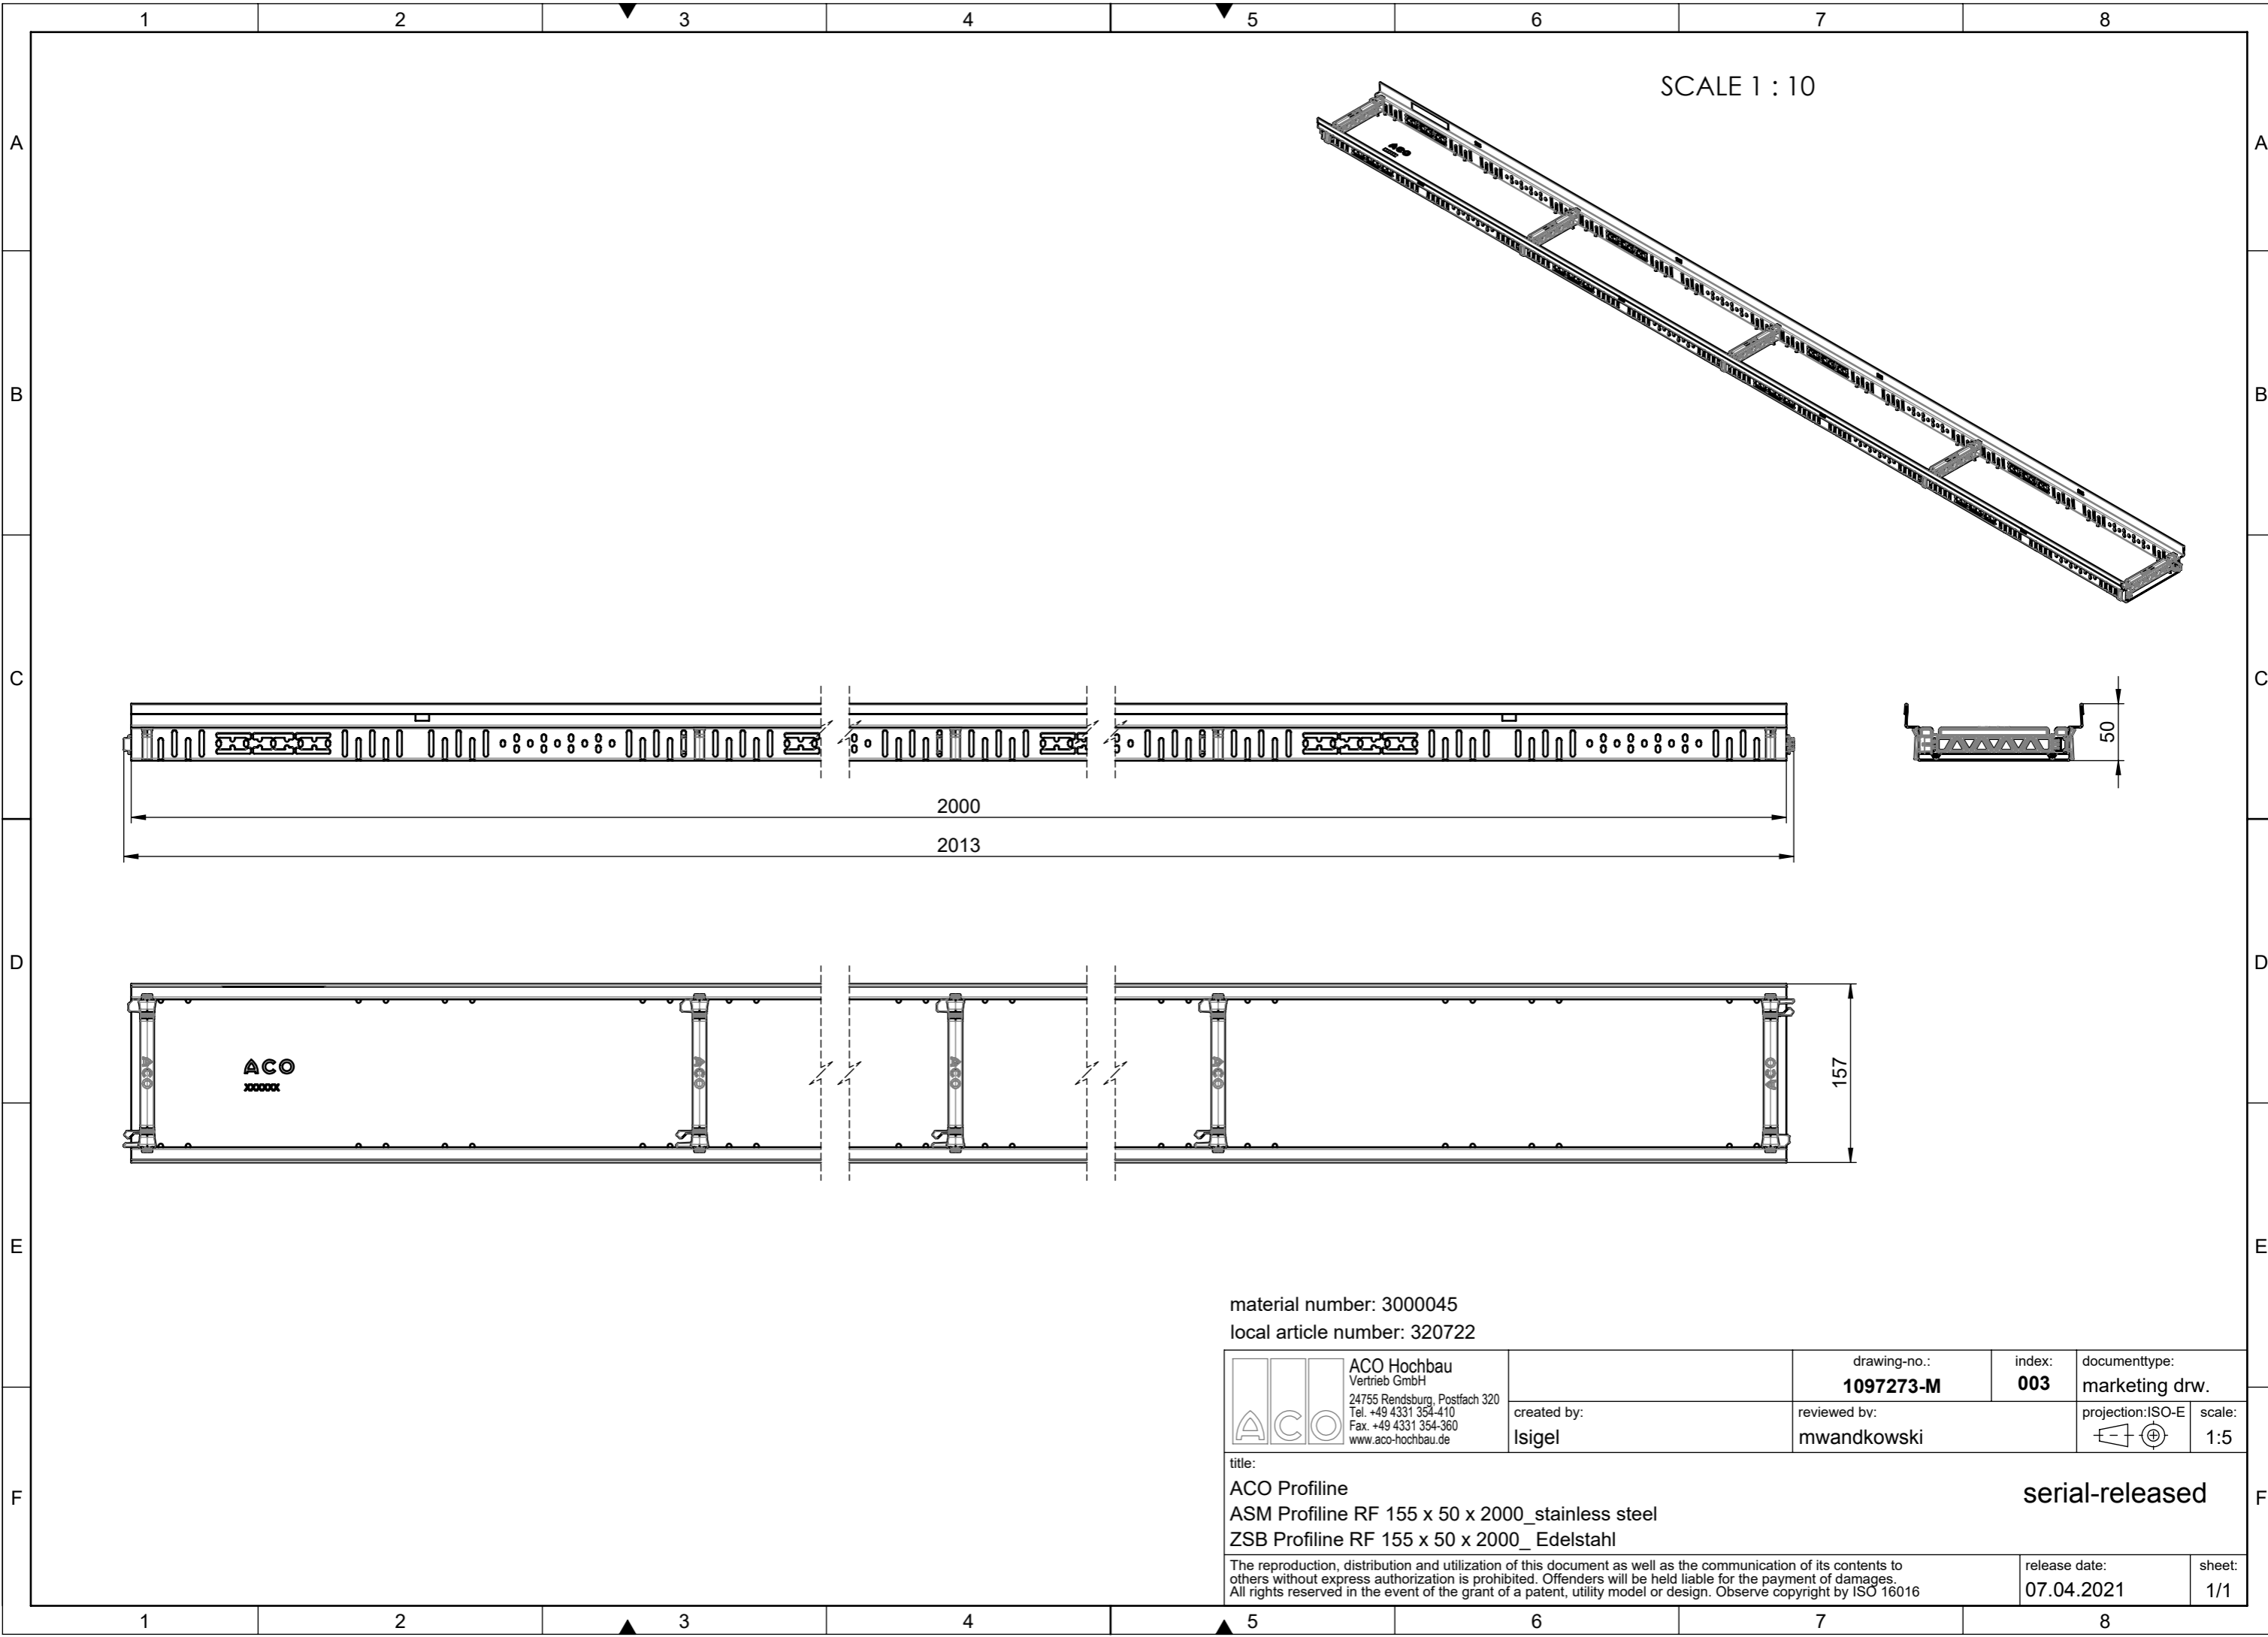

SCALE 1 : 10

material number: 300045
local article number: 320722

ACO Hochbau Vertrieb GmbH 24755 Rendsburg, Postfach 320 Tel. +49 4331 354-410 Fax. +49 4331 354-360 www.aco-hochbau.de	drawing-no.: 1097273-M	index: 003	documenttype: marketing drw.	
	created by: Isigel	reviewed by: mwandkowski	projection: ISO-E 	scale: 1:5
title: ACO Profiline ASM Profiline RF 155 x 50 x 2000_ stainless steel ZSB Profiline RF 155 x 50 x 2000_ Edelstahl			serial-released	
The reproduction, distribution and utilization of this document as well as the communication of its contents to others without express authorization is prohibited. Offenders will be held liable for the payment of damages. All rights reserved in the event of the grant of a patent, utility model or design. Observe copyright by ISO 16016			release date: 07.04.2021	sheet: 1/1

S:\projekte\2019\001_03_Vertrieb\Z1