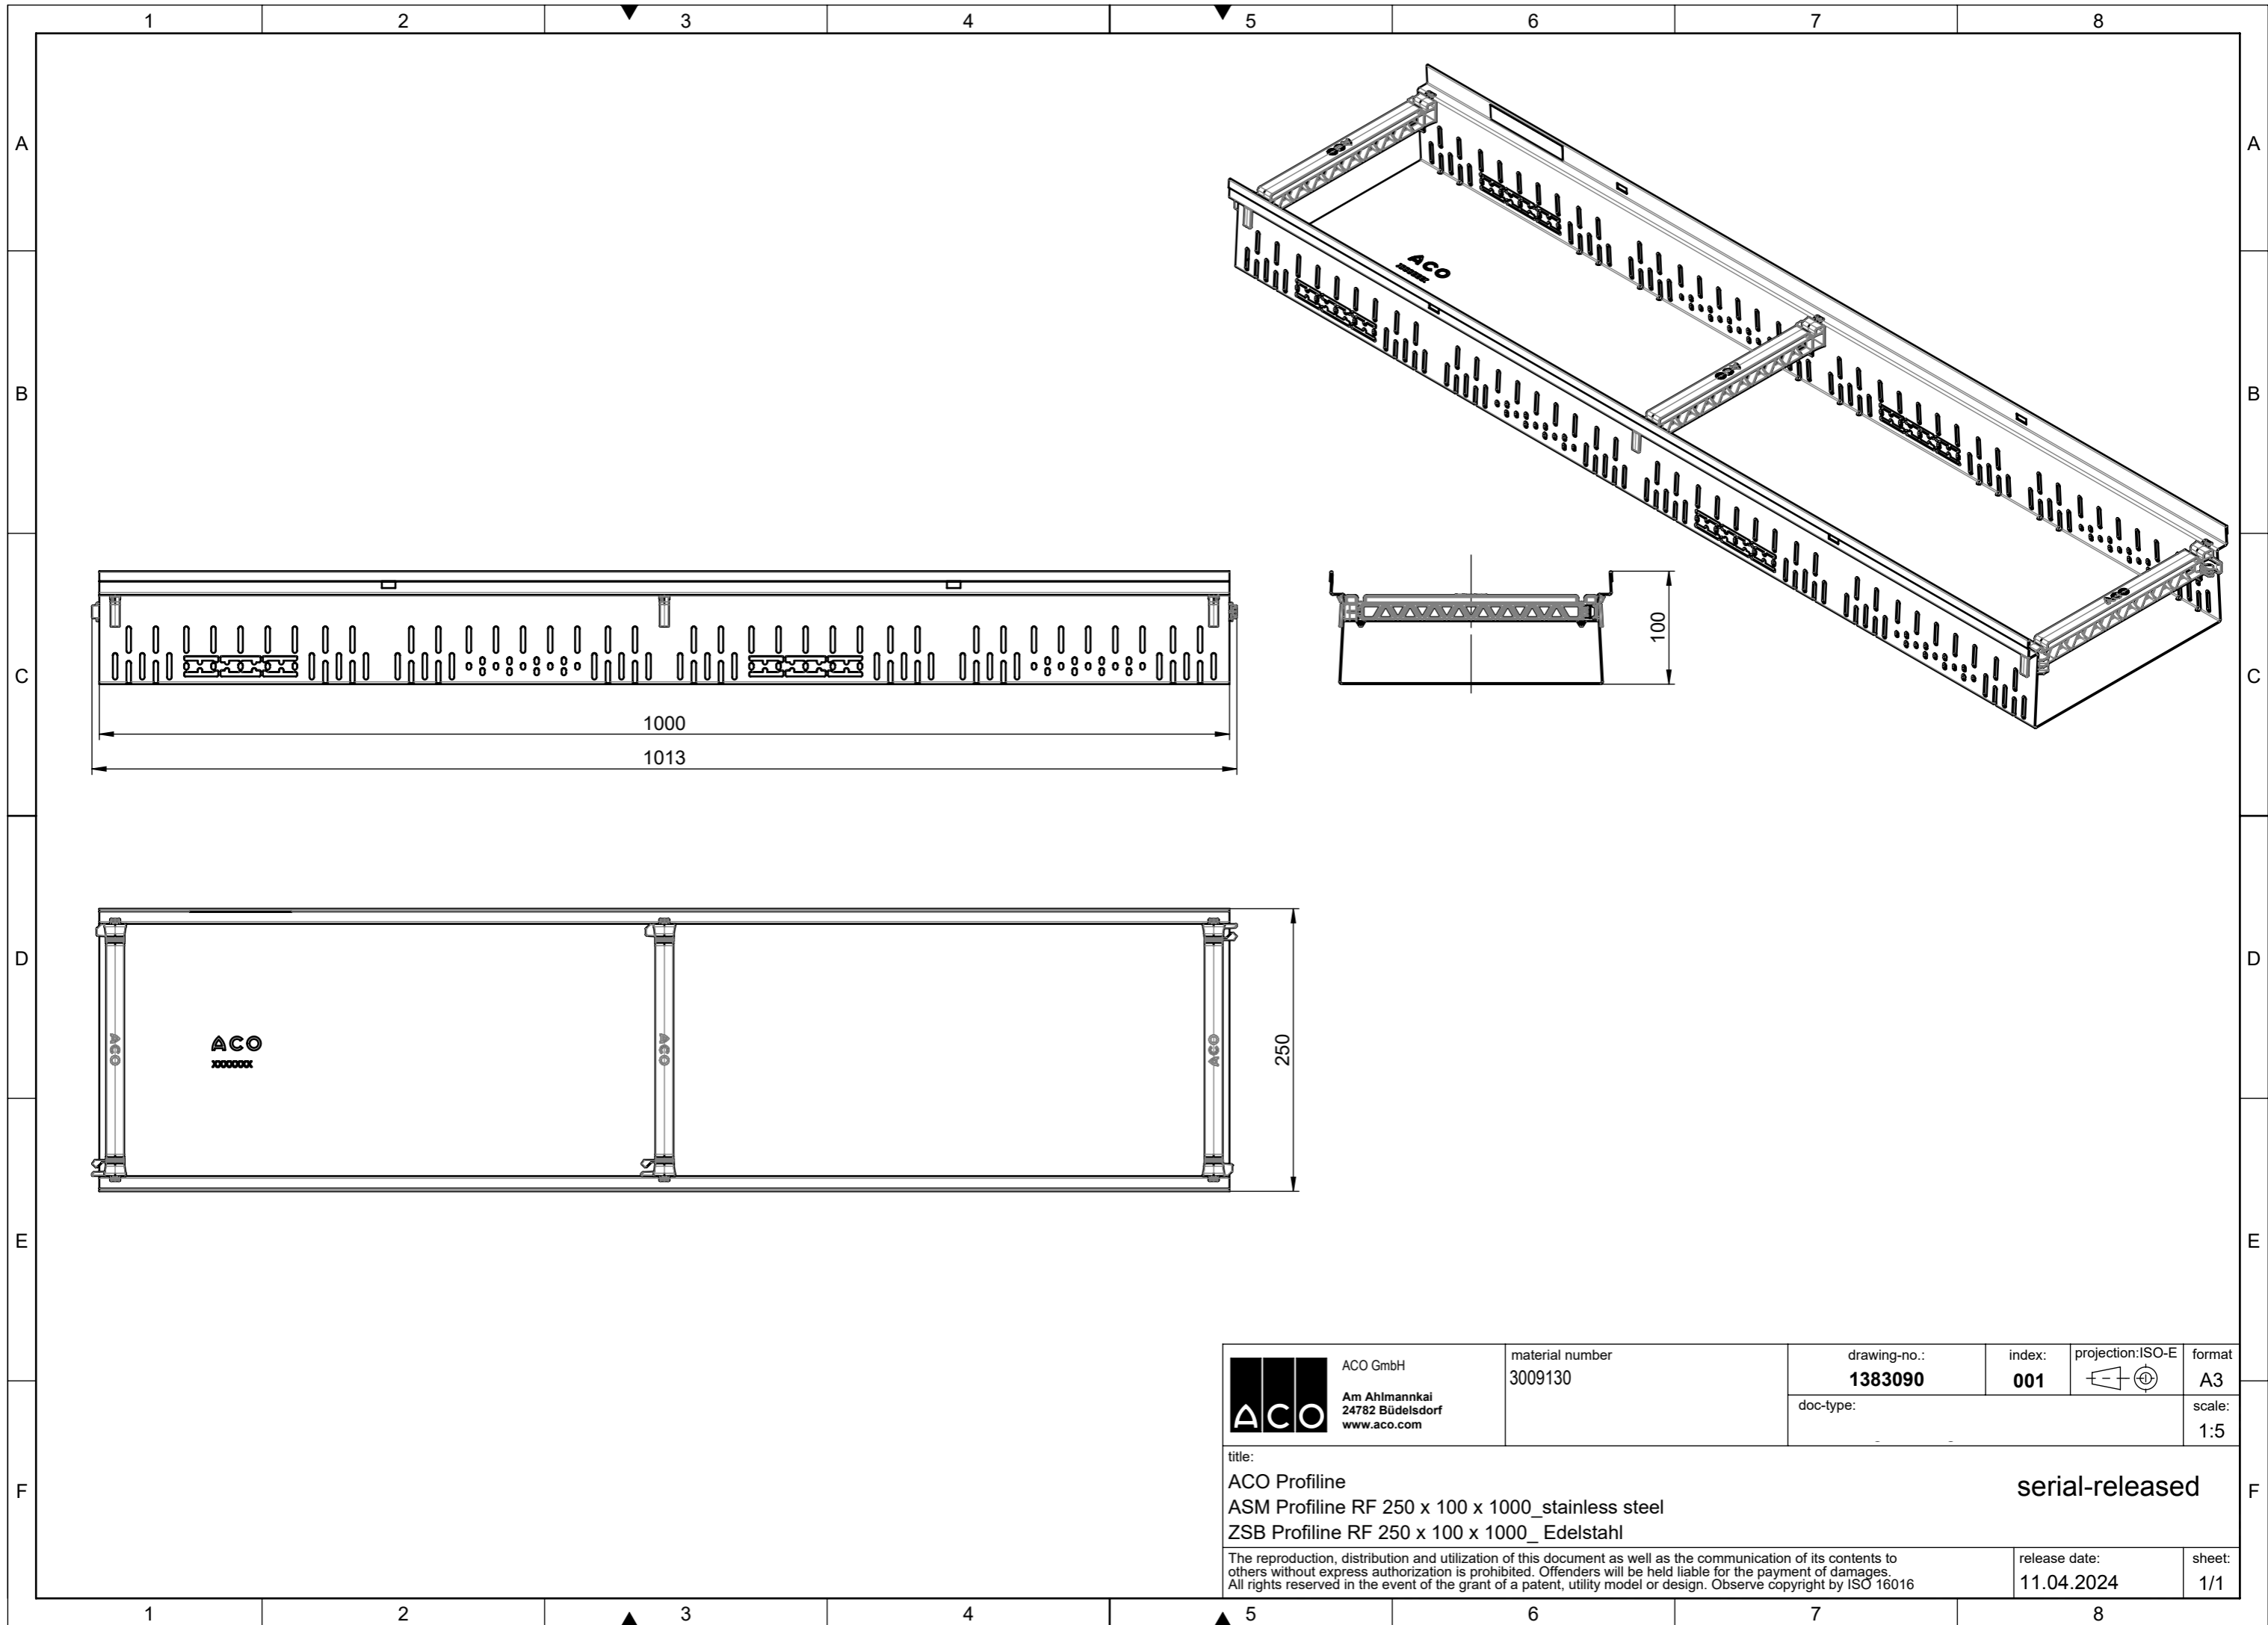

ACO GmbH Am Ahlmannkai 24782 Büdelsdorf www.aco.com	material number 3009130	drawing-no.: 1383090	index: 001	projection: ISO-E 	format A3
	doc-type:				scale: 1:5
title: ACO Profiline ASM Profiline RF 250 x 100 x 1000_stainless steel ZSB Profiline RF 250 x 100 x 1000_Edelstahl					serial-released
The reproduction, distribution and utilization of this document as well as the communication of its contents to others without express authorization is prohibited. Offenders will be held liable for the payment of damages. All rights reserved in the event of the grant of a patent, utility model or design. Observe copyright by ISO 16016				release date: 11.04.2024	sheet: 1/1

DWG 1383090/001