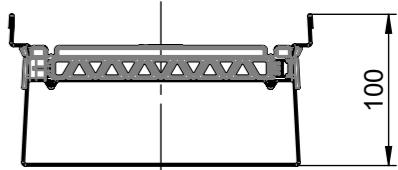

ACO GmbH Am Ahlmannkai 24782 Büdelsdorf www.aco.com	material number 3009125	drawing-no.: 1383086	index: 001	projection: ISO-E 	format A3
	doc-type:				scale: 1:5
title: ACO Profiline ASM Profiline RF 200 x 100 x 2000_stainless steel ZSB Profiline RF 200 x 100 x 2000_Edelstahl					serial-released
The reproduction, distribution and utilization of this document as well as the communication of its contents to others without express authorization is prohibited. Offenders will be held liable for the payment of damages. All rights reserved in the event of the grant of a patent, utility model or design. Observe copyright by ISO 16016				release date: 11.04.2024	sheet: 1/1