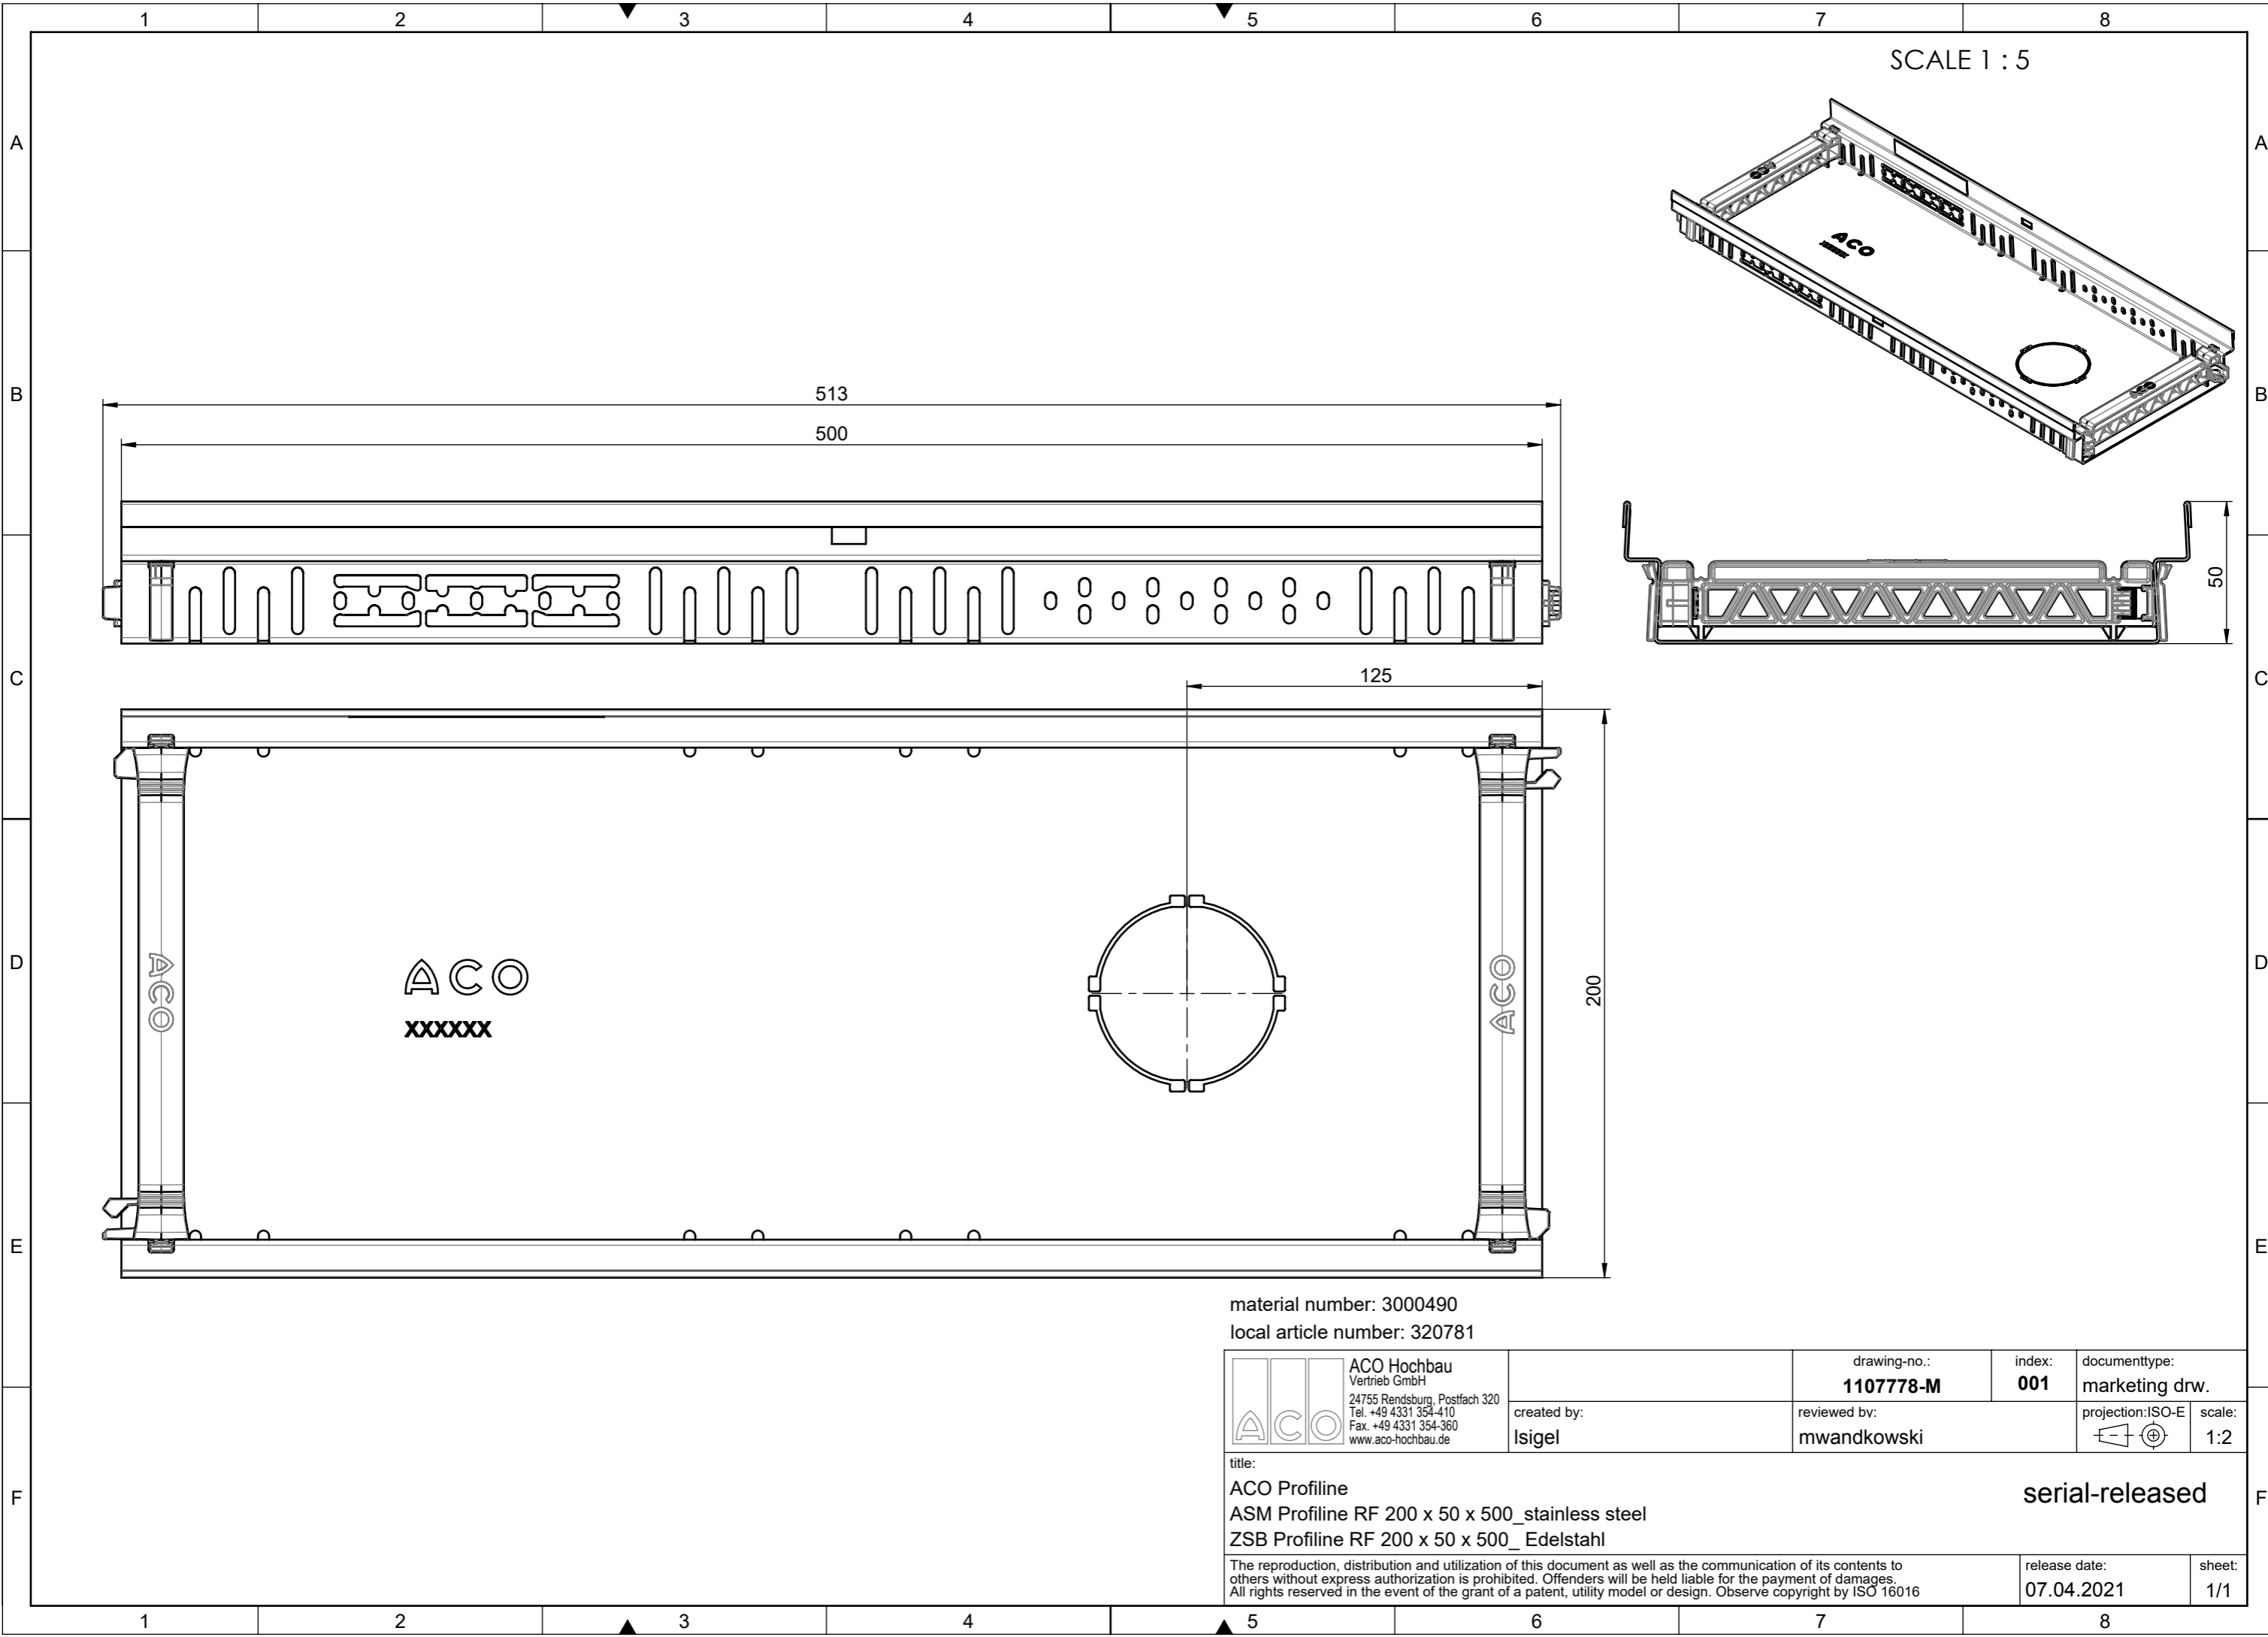

SCALE 1 : 5

513

500

125

200

50

ACO
XXXXXX

ACO

material number: 3000490
local article number: 320781

ACO ACO Hochbau
Vertrieb GmbH
24755 Rendsburg, Postfach 320
Tel. +49 4331 354-410
Fax. +49 4331 354-360
www.aco-hochbau.de

created by:
Isigel

drawing-no.:
1107778-M
reviewed by:
mwandkowski

index:
001
documenttype:
marketing drw.
projection:ISO-E
scale:
1:2

title:
**ACO Profiline
ASM Profiline RF 200 x 50 x 500_ stainless steel
ZSB Profiline RF 200 x 50 x 500_ Edelstahl**

serial-released

The reproduction, distribution and utilization of this document as well as the communication of its contents to others without express authorization is prohibited. Offenders will be held liable for the payment of damages. All rights reserved in the event of the grant of a patent, utility model or design. Observe copyright by ISO 16016

release date:
07.04.2021
sheet:
1/1

S:\dokus\2019\001_A3_Versatz.21