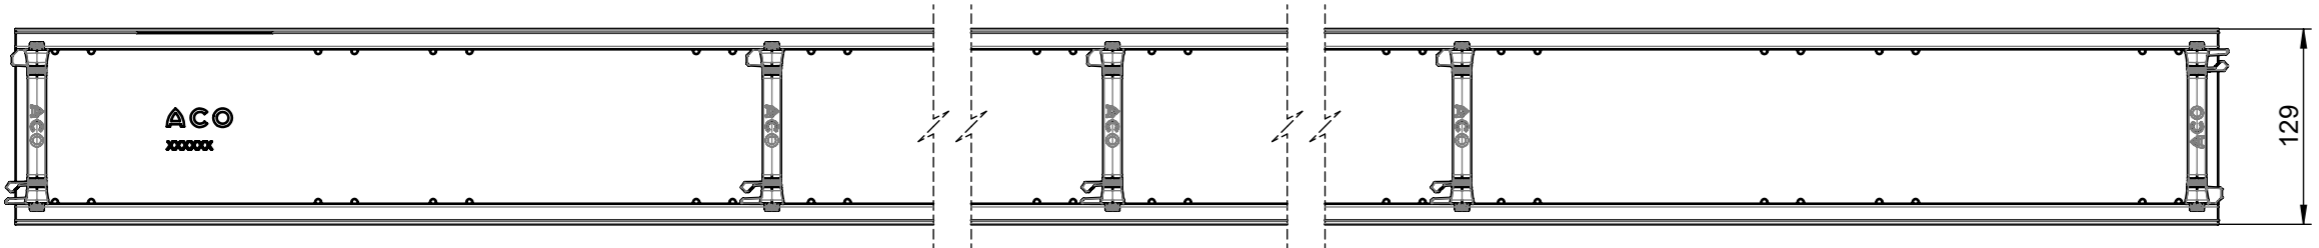

material number: 2079428
local article number: 320706

ACO Hochbau
Vertrieb GmbH
24755 Rendsburg, Postfach 320
Tel. +49 4331 354-410
Fax. +49 4331 354-360
www.aco-hochbau.de

created by:
Isigel

drawing-no.:
1097261-M

reviewed by:
mwandkowski

index:
003

documenttype:
marketing drw.

projection:ISO-E

scale:
1:5

title:
ACO Profiline
ASM Profiline RF 130 x 50 x 2000_ galvanized steel
ZSB Profiline RF 130 x 50 x 2000_ Verzinkter Stahl

serial-released

The reproduction, distribution and utilization of this document as well as the communication of its contents to others without express authorization is prohibited. Offenders will be held liable for the payment of damages. All rights reserved in the event of the grant of a patent, utility model or design. Observe copyright by ISO 16016

release date:
07.04.2021

sheet:
1/1

S:\projekte\2019\001_A3_Vertrieb\Z1