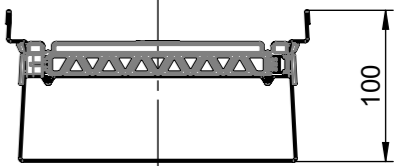

100

2000
2013

200

ACO

ACO GmbH Am Ahlmannkai 24782 Büdelsdorf www.aco.com	material number 3009069	drawing-no.: 1383085	index: 001	projection:ISO-E 	format A3
	doc-type:				scale: 1:5
title: ACO Profiline ASM Profiline RF 200 x 100 x 2000_galvanized steel ZSB Profiline RF 200 x 100 x 2000_Verzinkter Stahl					serial-released
The reproduction, distribution and utilization of this document as well as the communication of its contents to others without express authorization is prohibited. Offenders will be held liable for the payment of damages. All rights reserved in the event of the grant of a patent, utility model or design. Observe copyright by ISO 16016				release date: 11.04.2024	sheet: 1/1