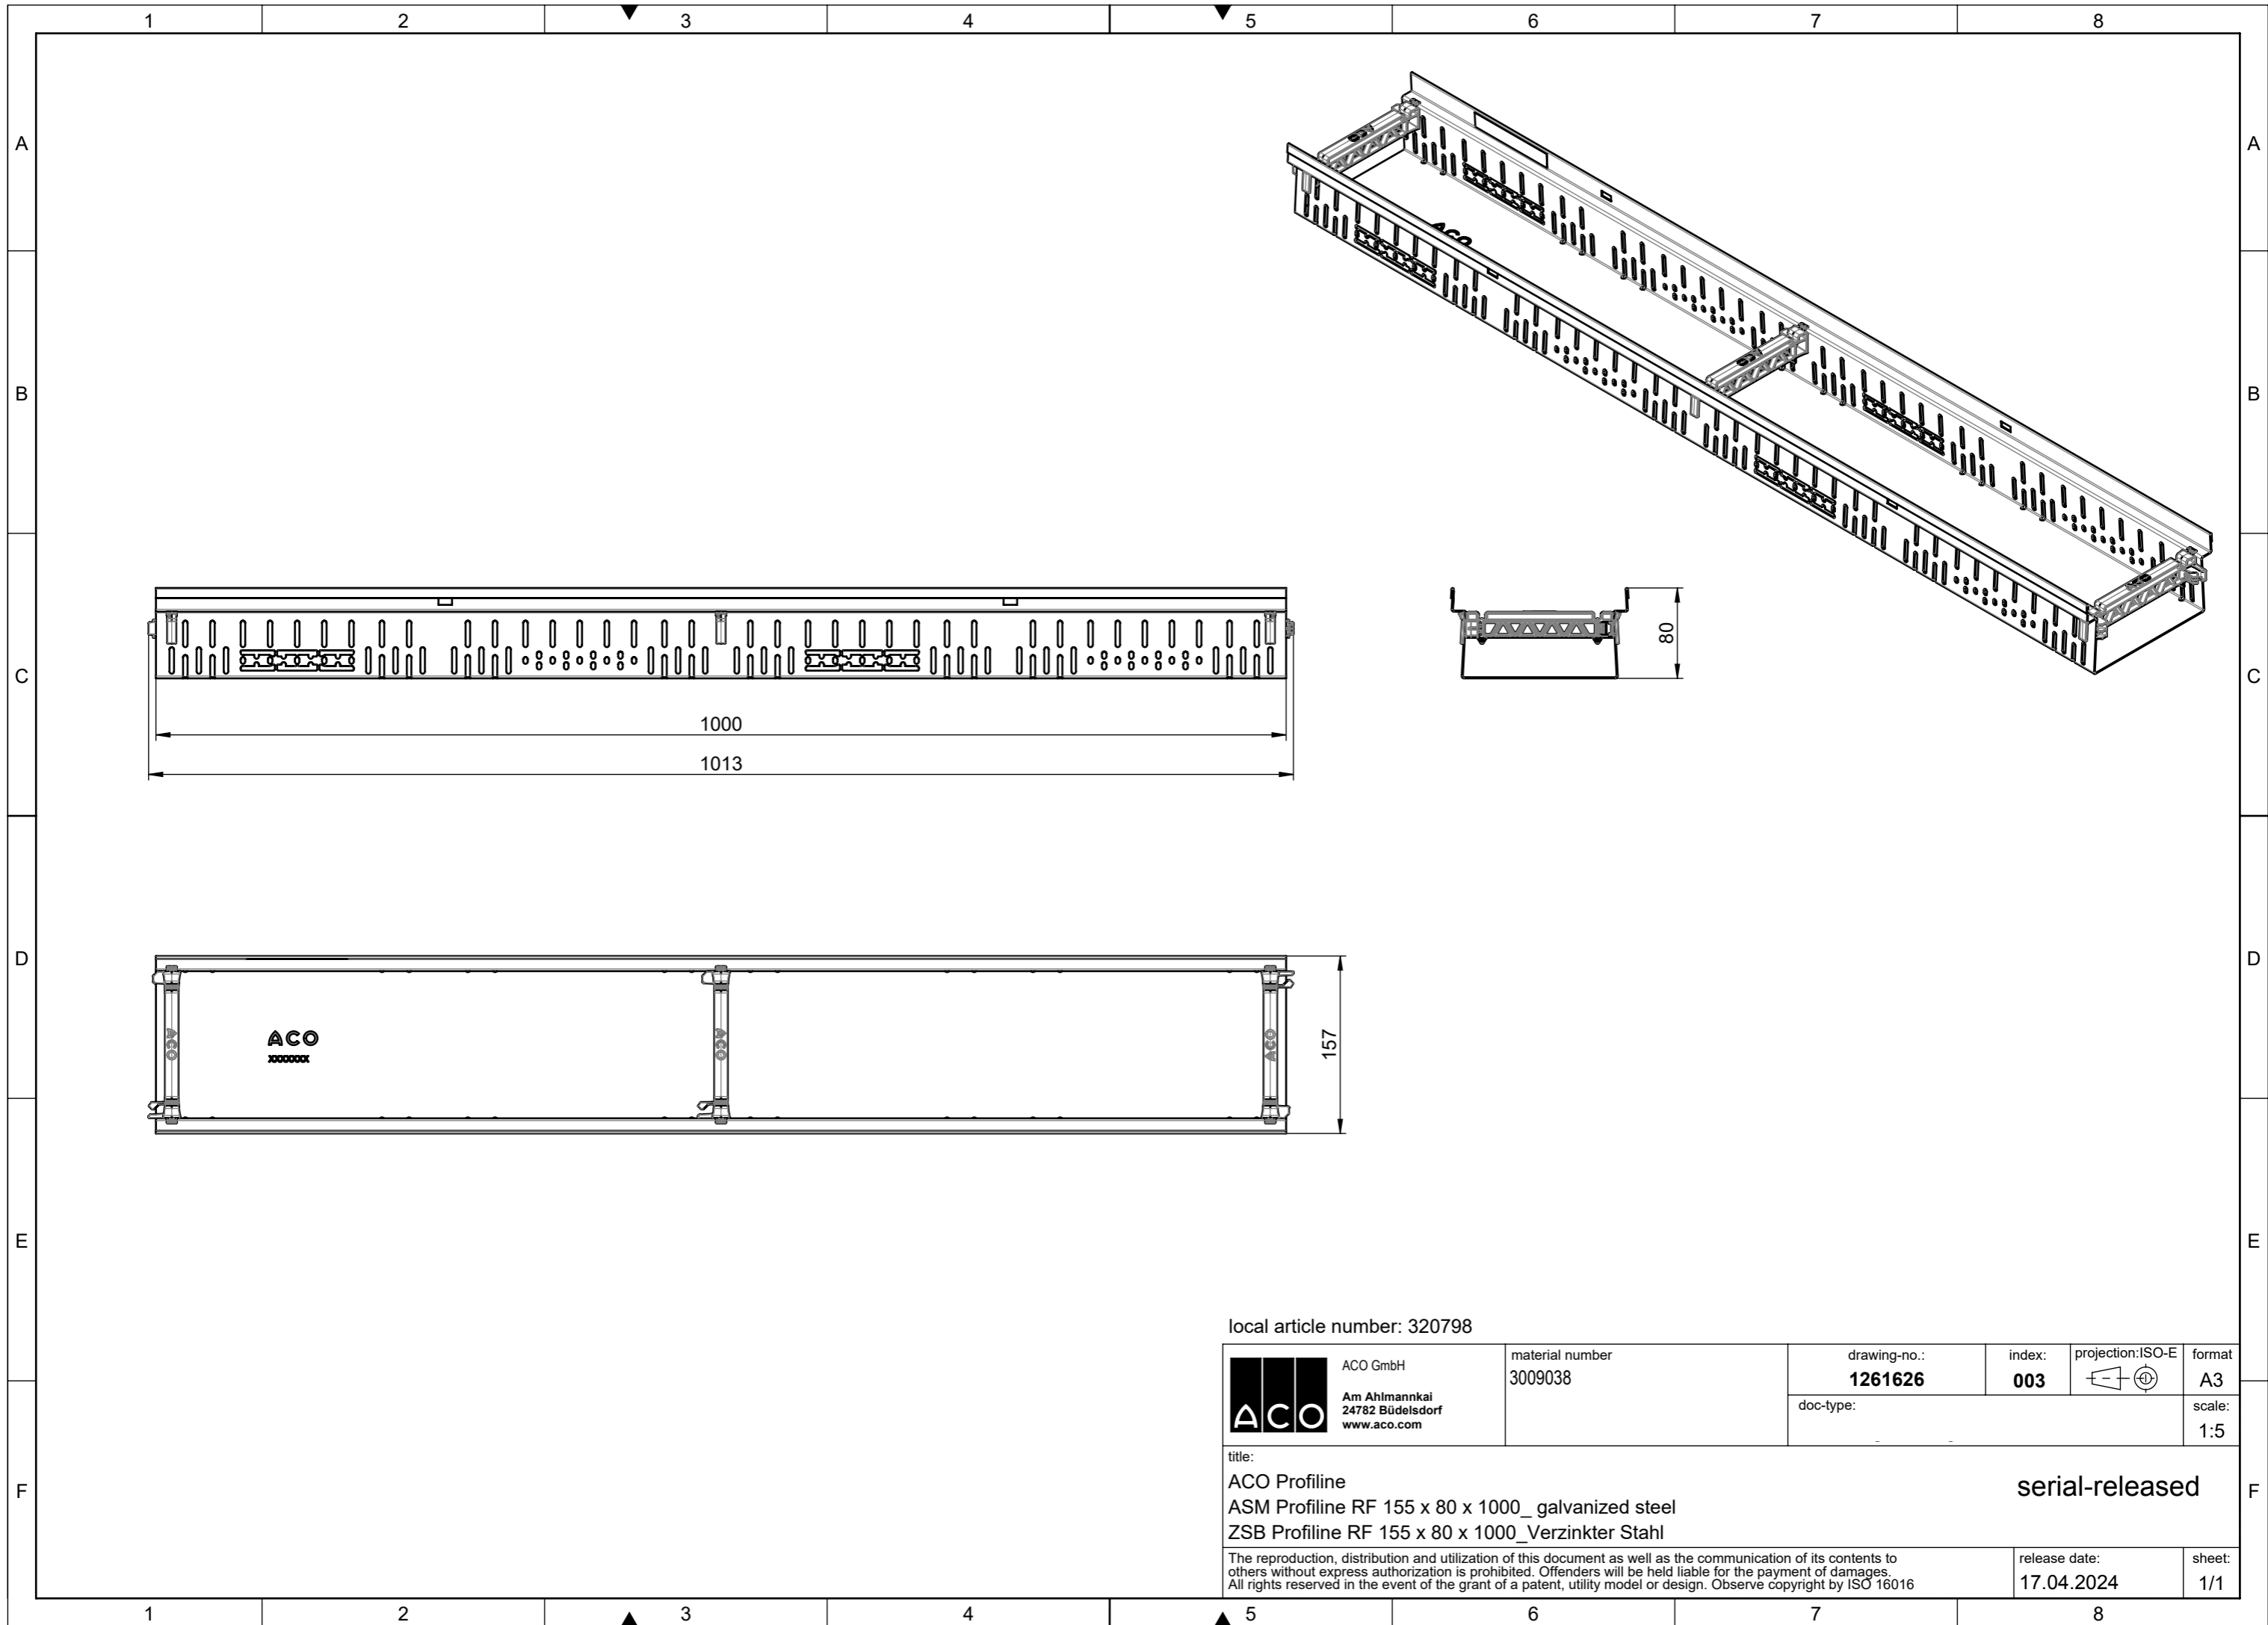

local article number: 320798

ACO GmbH Am Ahlmannkai 24782 Büdelsdorf www.aco.com	material number 3009038	drawing-no.: 1261626	index: 003	projection: ISO-E 	format A3	
		doc-type:			scale: 1:5	
title: ACO Profiline ASM Profiline RF 155 x 80 x 1000_ galvanized steel ZSB Profiline RF 155 x 80 x 1000_ Verzinkter Stahl					serial-released	
The reproduction, distribution and utilization of this document as well as the communication of its contents to others without express authorization is prohibited. Offenders will be held liable for the payment of damages. All rights reserved in the event of the grant of a patent, utility model or design. Observe copyright by ISO 16016				release date: 17.04.2024	sheet: 1/1