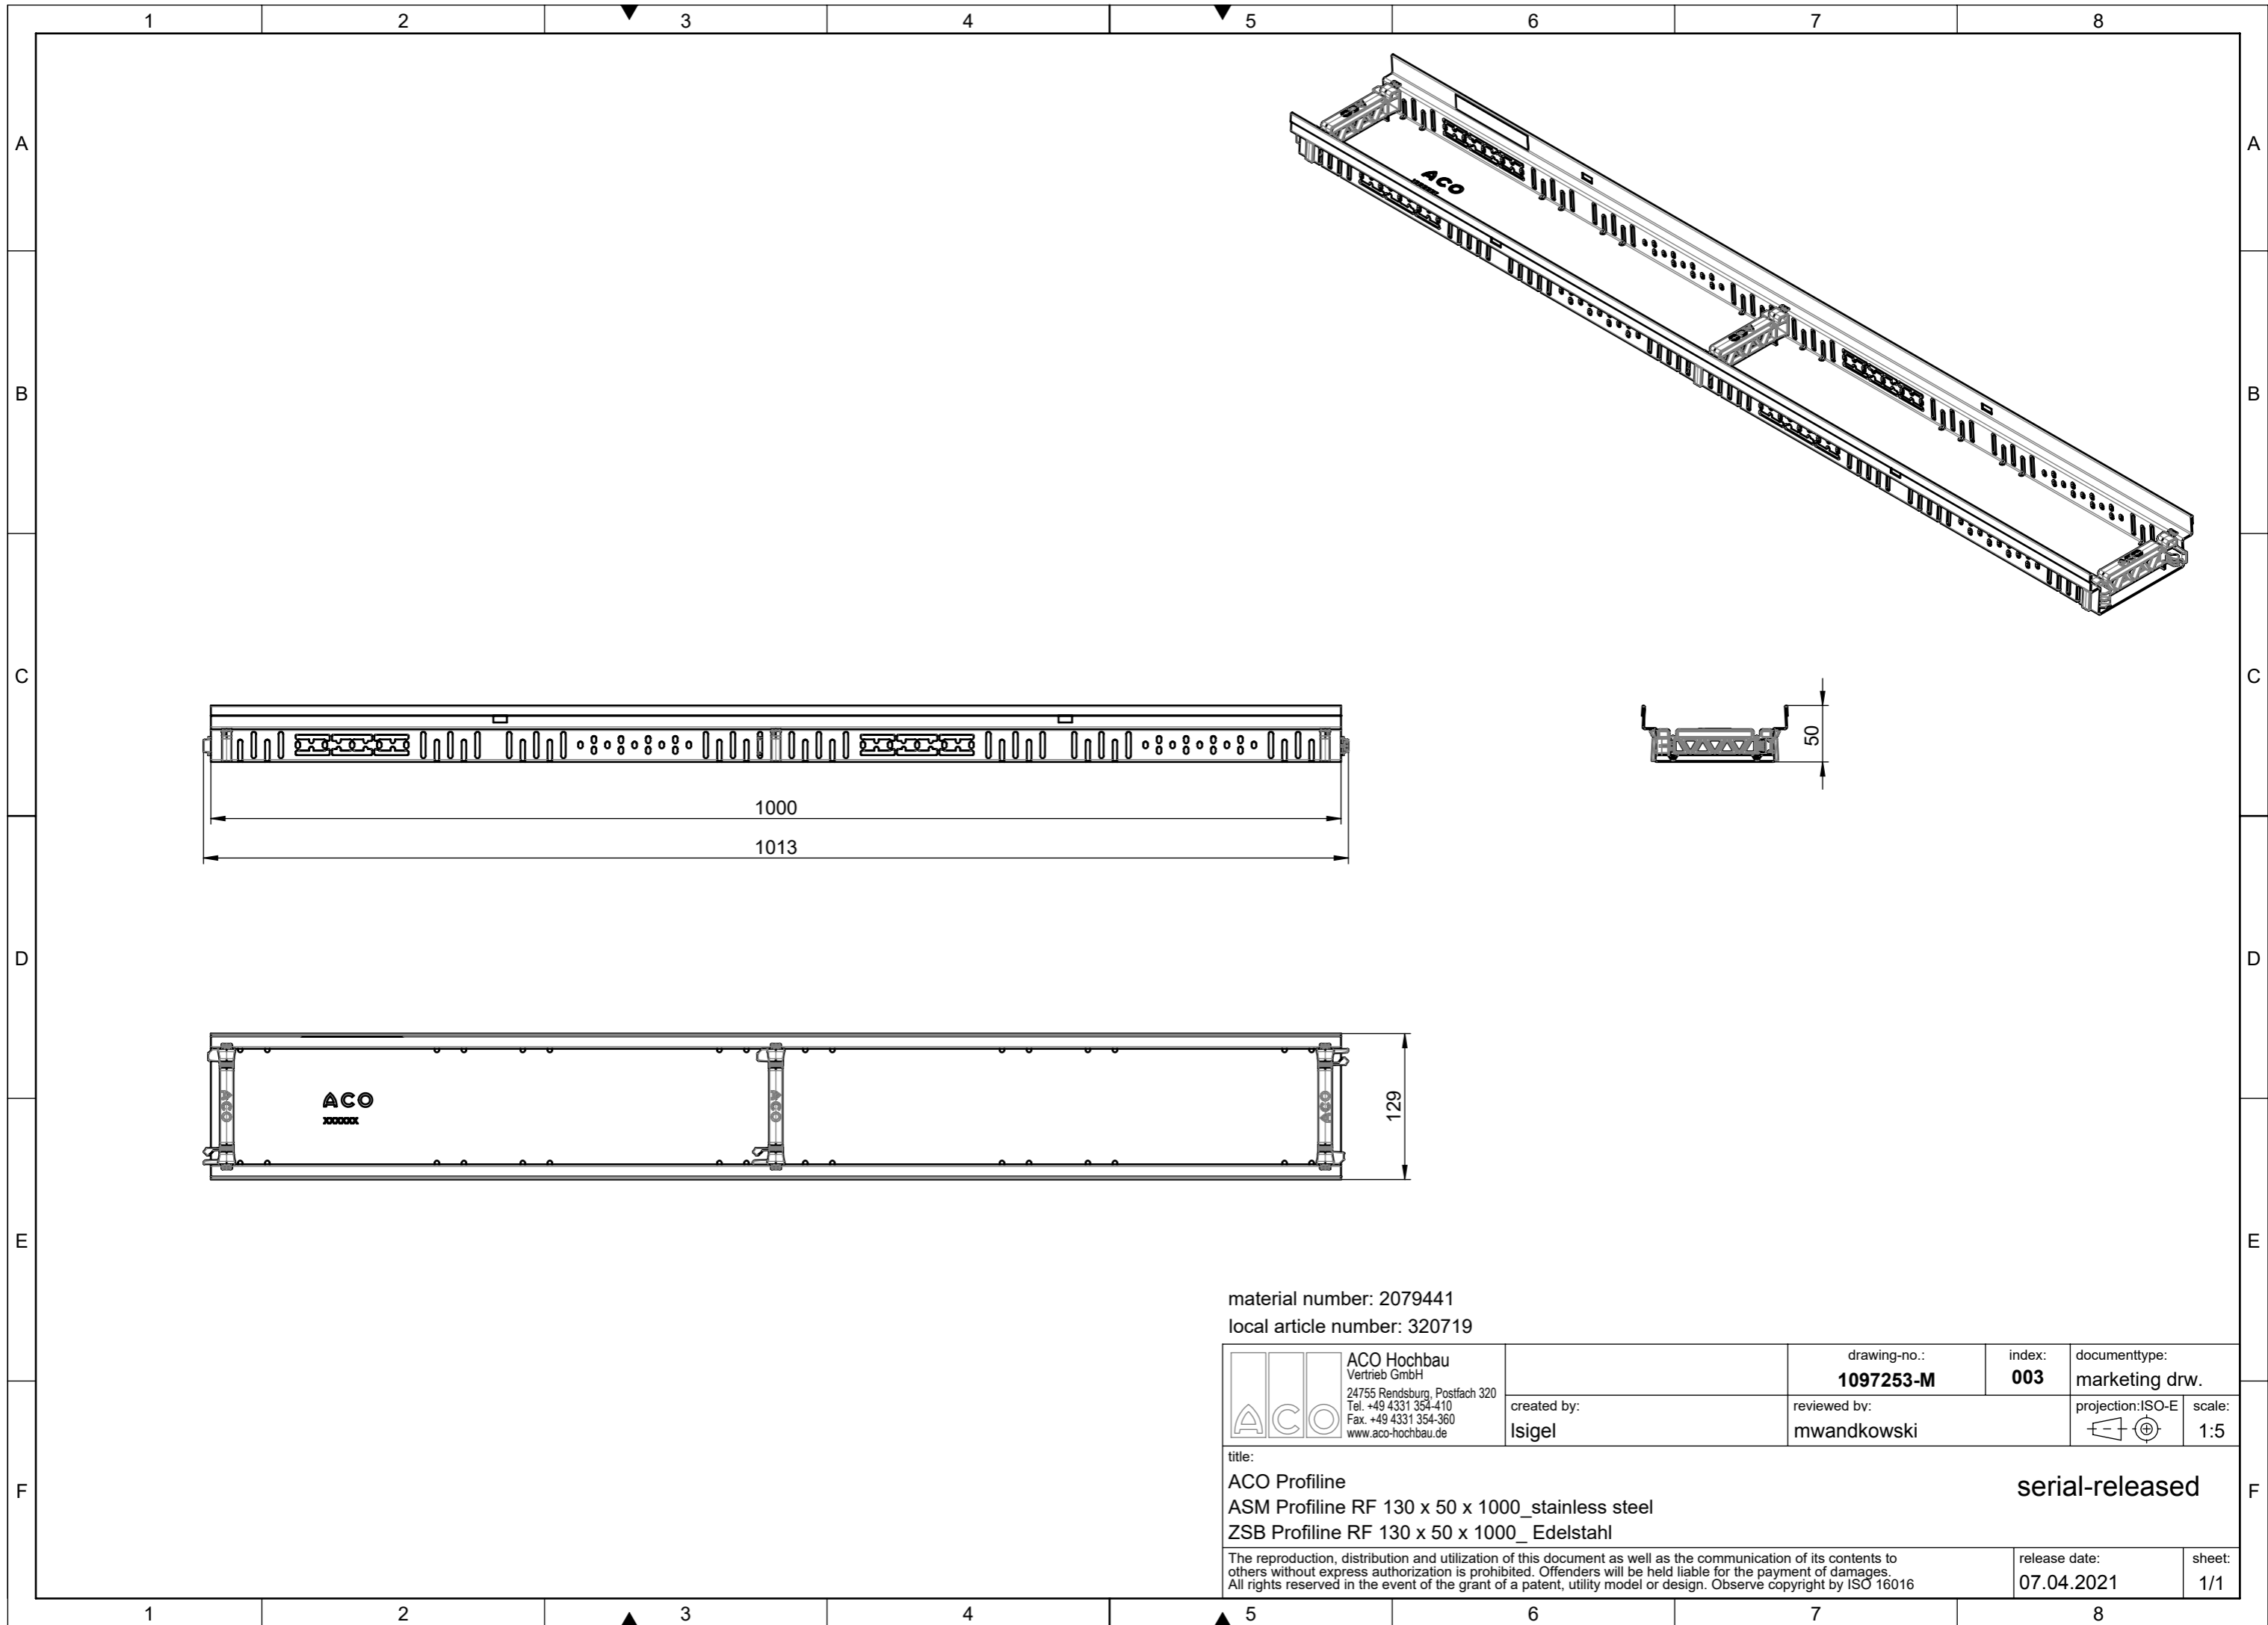

material number: 2079441
local article number: 320719

ACO Hochbau Vertrieb GmbH 24755 Rendsburg, Postfach 320 Tel. +49 4331 354-410 Fax. +49 4331 354-360 www.aco-hochbau.de	drawing-no.: 1097253-M	index: 003	documenttype: marketing drw.	
	created by: Isigel	reviewed by: mwandkowski	projection: ISO-E 	scale: 1:5
title: ACO Proflin ASM Proflin RF 130 x 50 x 1000_ stainless steel ZSB Proflin RF 130 x 50 x 1000_ Edelstahl			serial-released	
The reproduction, distribution and utilization of this document as well as the communication of its contents to others without express authorization is prohibited. Offenders will be held liable for the payment of damages. All rights reserved in the event of the grant of a patent, utility model or design. Observe copyright by ISO 16016			release date: 07.04.2021	
			sheet: 1/1