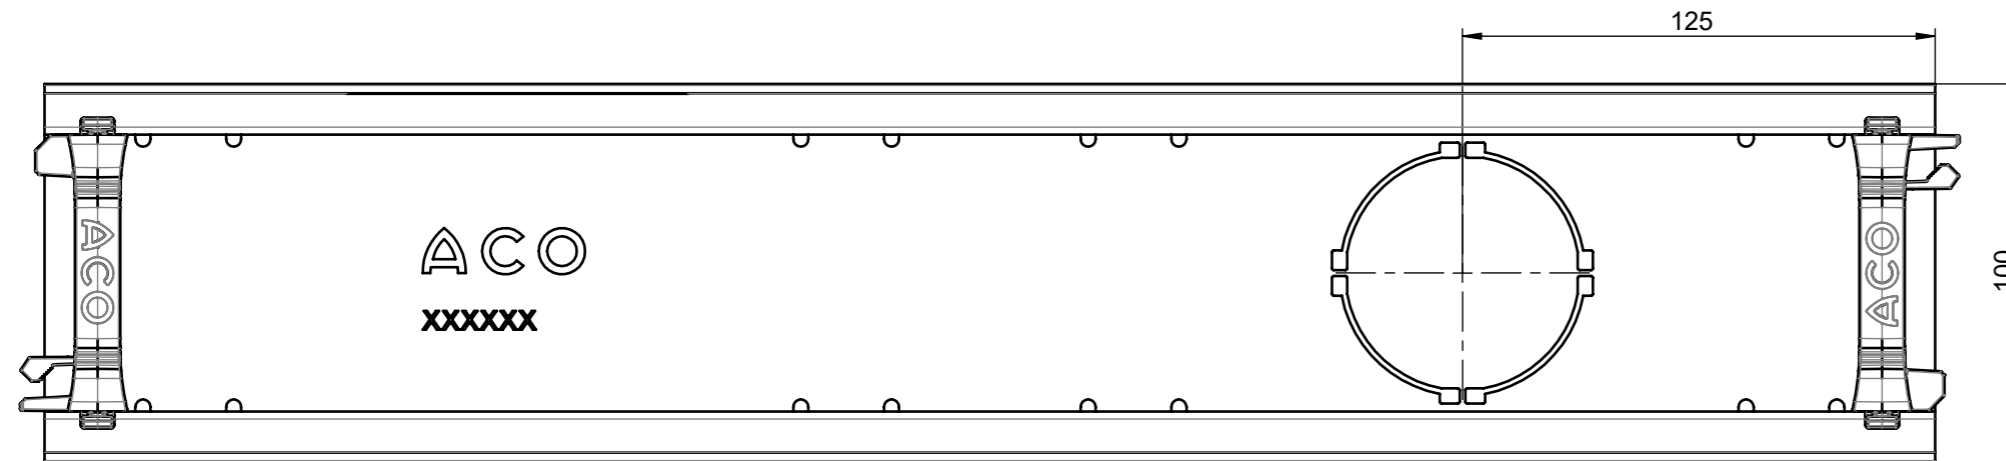

SCALE 1 : 5

material number: 2079426
local article number: 320704

  ACO Hochbau Vertrieb GmbH 24755 Rendsburg, Postfach 320 Tel. +49 4331 354-410 Fax. +49 4331 354-360 www.aco-hochbau.de	created by: Isigel	drawing-no.: 1096742-M	index: 003	documenttype: marketing drw.
	reviewed by: mwandkowski	projection: ISO-E 	scale: 1:2	
title: ACO Profiline ASM Profiline RF 100 x 50 x 500 _galvanized steel ZSB Profiline RF 100 x 50 x 500 _Verzinkter Stahl				serial-released
The reproduction, distribution and utilization of this document as well as the communication of its contents to others without express authorization is prohibited. Offenders will be held liable for the payment of damages. All rights reserved in the event of the grant of a patent, utility model or design. Observe copyright by ISO 16016			release date: 07.04.2021	sheet: 1/1