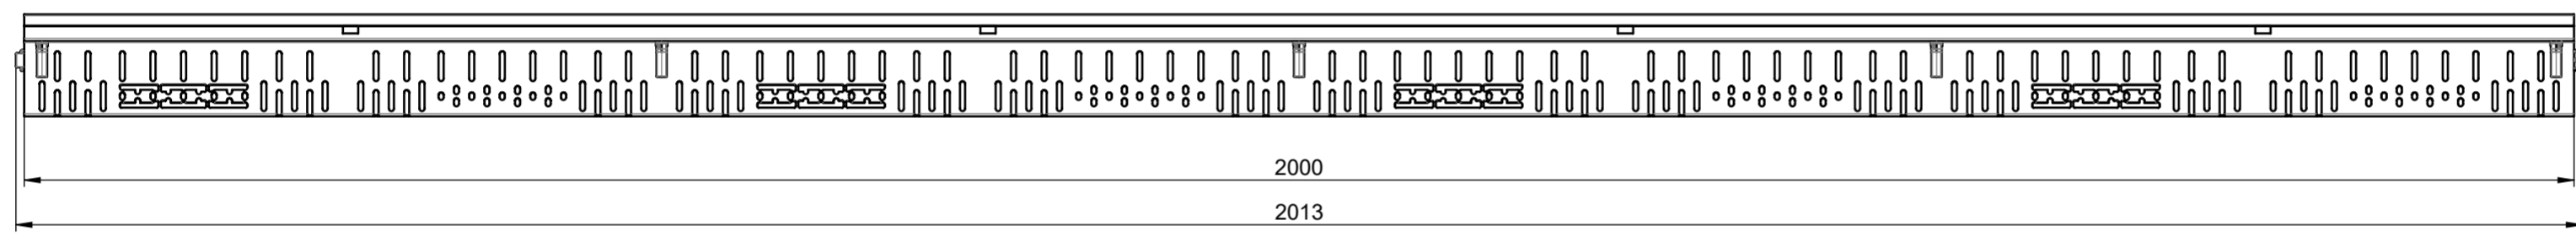

local article number: 320789

ACO GmbH Am Ahlmannkai 24782 Büdelsdorf www.aco.com	material number 3009019	drawing-no.: 1262404	index: 002	projection: ISO-E 	format A2
	doc-type:				scale: 1:5

title:
ACO Profiline
ASM Profiline RF 100 x 80 x 2000_galvanized steel
ZSB Profiline RF 100 x 80 x 2000_Verzinkter Stahl

serial-released

The reproduction, distribution and utilization of this document as well as the communication of its contents to others without express authorization is prohibited. Offenders will be held liable for the payment of damages. All rights reserved in the event of the grant of a patent, utility model or design. Observe copyright by ISO 16016

release date:
17.04.2024

sheet:
1/1