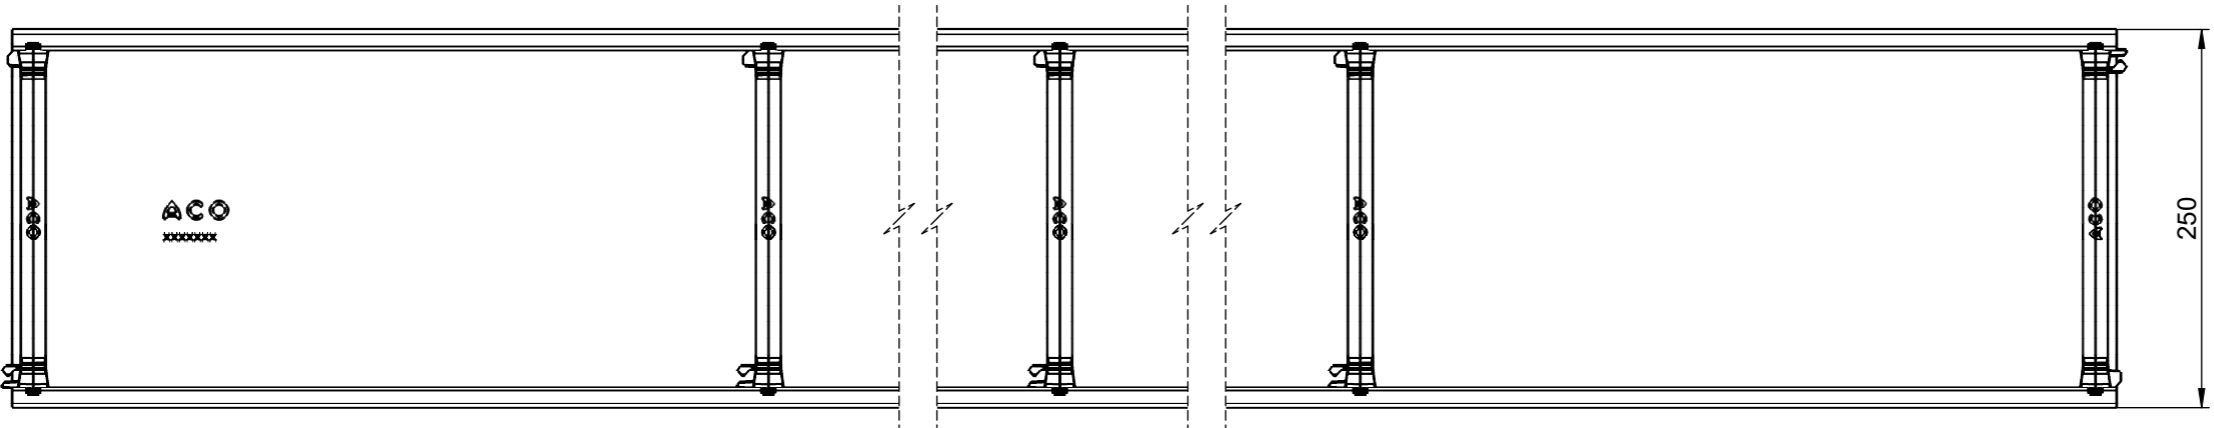

ACO GmbH Am Ahlmannkai 24782 Büdelsdorf www.aco.com	material number 3009073	drawing-no.: 1383091	index: 001	projection: ISO-E 	format A3	
		doc-type:			scale: 1:5	
title: ACO Profiline ASM Profiline RF 250 x 100 x 2000_galvanized steel ZSB Profiline RF 250 x 100 x 2000_Verzinkter Stahl					serial-released	
The reproduction, distribution and utilization of this document as well as the communication of its contents to others without express authorization is prohibited. Offenders will be held liable for the payment of damages. All rights reserved in the event of the grant of a patent, utility model or design. Observe copyright by ISO 16016				release date: 11.04.2024	sheet: 1/1