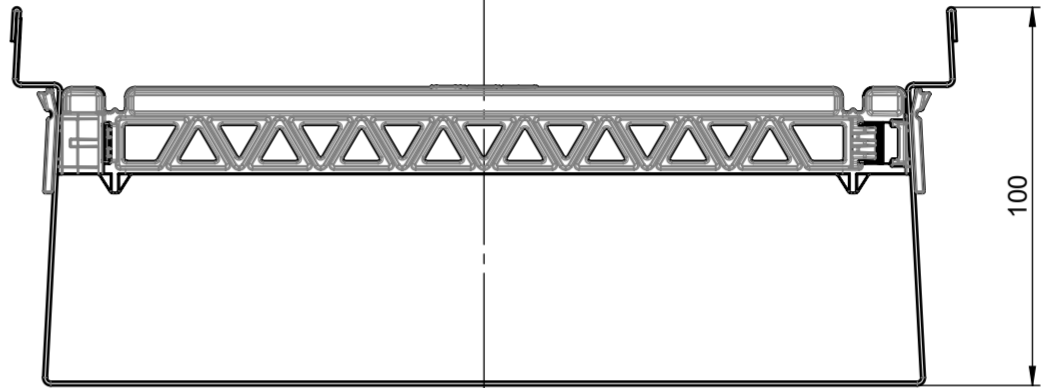

ACO GmbH Am Ahlmannkai 24782 Büdelsdorf www.aco.com	material number 3009131	drawing-no.: 1383088	index: 001	projection: ISO-E 	format A2
	doc-type:				scale: 1:2
title: ACO Profile ASM Profile RF 250 x 100 x 500_ stainless steel ZSB Profile RF 250 x 100 x 500_ Edelstahl					serial-released sheet: 1/1
The reproduction, distribution and utilization of this document as well as the communication of its contents to others without express authorization is prohibited. Offenders will be held liable for the payment of damages. All rights reserved in the event of the grant of a patent, utility model or design. Observe copyright by ISO 16016				release date: 11.04.2024