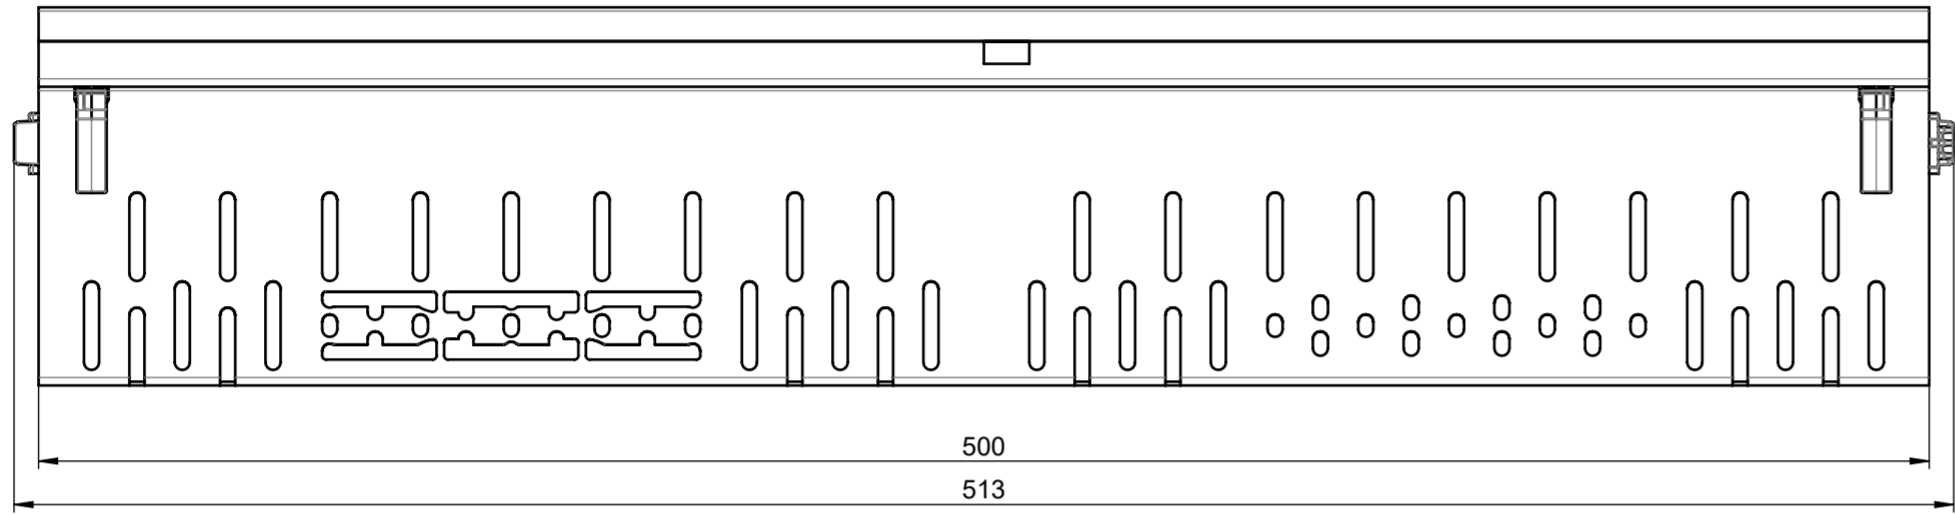

release date:
17.04.2024

sheet:
1/1

SCALE 1 : 5

 ACO GmbH Am Ahlmannkai 24782 Büdelsdorf www.aco.com	material number 3009075	drawing-no.: 1383087	index: 001	projection: ISO-E 	format A2
	doc-type:				scale: 1:2
title: ACO Profile ASM Profile RF 250 x 100 x 500_galvanized steel ZSB Profile RF 250 x 100 x 500_Verzinkter Stahl					serial-released sheet: 1/1
<small>The reproduction, distribution and utilization of this document as well as the communication of its contents to others without express authorization is prohibited. Offenders will be held liable for the payment of damages. All rights reserved in the event of the grant of a patent, utility model or design. Observe copyright by ISO 16016</small>				release date: 11.04.2024	