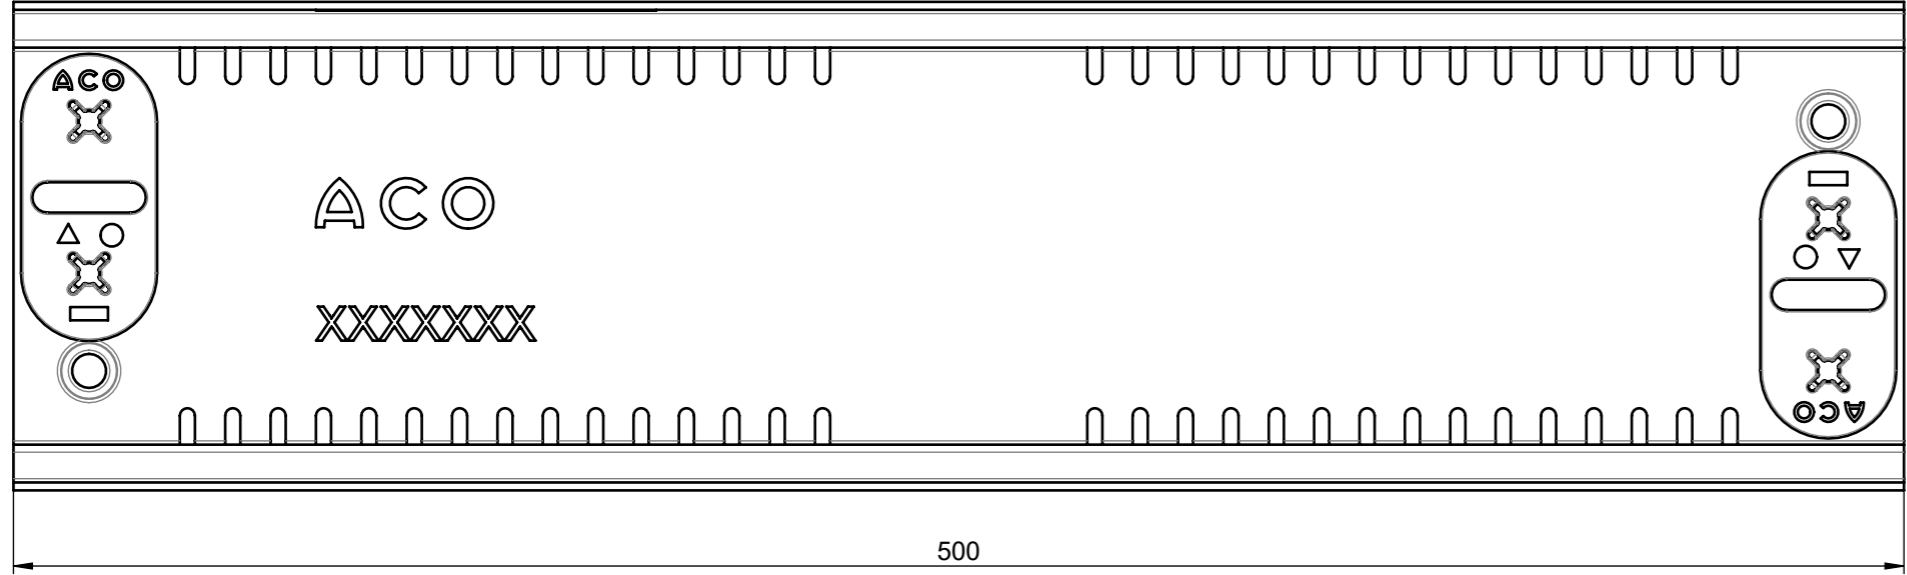

ACO GmbH Am Ahlmannkai 24782 Büdelsdorf www.aco.com	material number 3009013	drawing-no.: 1395607	index: 001	projection: ISO-E 	format A3	
		doc-type:			scale: 1:2	
title: ACO Proflin ASM channel fixed with plastic connector 130 x 30 x 500, Galvanized steel ZB Rinne fixe mit Kunststoffverbinder, 130 x 30 x 500, Verzinkter Stahl					serial-released	
The reproduction, distribution and utilization of this document as well as the communication of its contents to others without express authorization is prohibited. Offenders will be held liable for the payment of damages. All rights reserved in the event of the grant of a patent, utility model or design. Observe copyright by ISO 16016				release date: 11.04.2024	sheet: 1/1