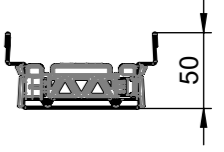

material number: 300042
local article number: 320714

ACO Hochbau Vertrieb GmbH 24755 Rendsburg, Postfach 320 Tel. +49 4331 354-410 Fax. +49 4331 354-360 www.aco-hochbau.de	drawing-no.: 1097246-M	index: 003	documenttype: marketing drw.	
	created by: Isigel	reviewed by: mwandkowski	projection:ISO-E 	scale: 1:5
title: ACO Profiline ASM Profiline RF 100 x 50 x 2000_ stainless steel ZSB Profiline RF 100 x 50 x 2000_ Edelstahl			serial-released	
The reproduction, distribution and utilization of this document as well as the communication of its contents to others without express authorization is prohibited. Offenders will be held liable for the payment of damages. All rights reserved in the event of the grant of a patent, utility model or design. Observe copyright by ISO 16016			release date: 07.04.2021	
			sheet: 1/1	

S:\dokus\2019-DIN-A3-Versatz.Z1