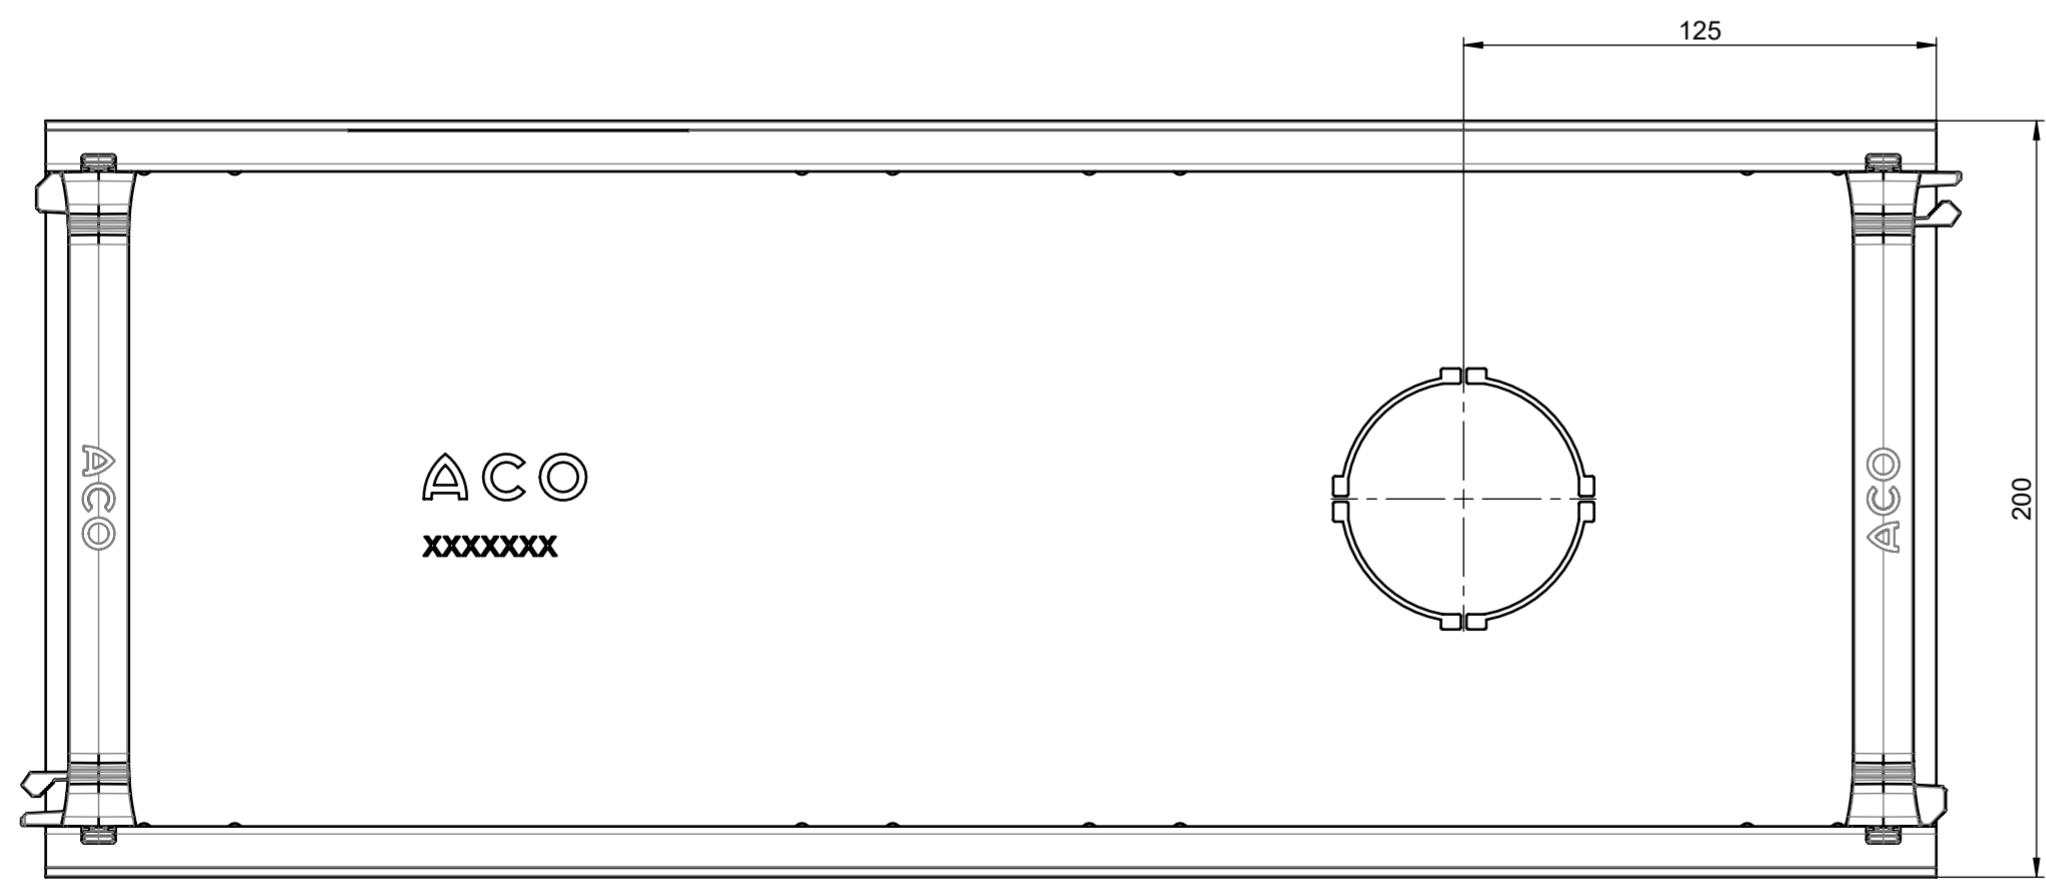

1 2 3 4 5 6 7 8 9 10 11 12

A
B
C
D
E
F
G
H

SCALE 1 : 5

local article number: 320818

ACO GmbH Am Ahlmannkai 24782 Büdelsdorf www.aco.com	material number 3009043	drawing-no.: 1255793	index: 002	projection: ISO-E 	format A2	
		doc-type:			scale: 1:2	

title:
ACO Profiline
ASM Profiline RF 200 x 80 x 500_galvanized steel
ZSB Profiline RF 200 x 80 x 500_Verzinkter Stahl

serial-released

The reproduction, distribution and utilization of this document as well as the communication of its contents to others without express authorization is prohibited. Offenders will be held liable for the payment of damages. All rights reserved in the event of the grant of a patent, utility model or design. Observe copyright by ISO 16016

release date:
17.04.2024

sheet:
1/1

1 2 3 4 5 6 7 8 9 10 11 12