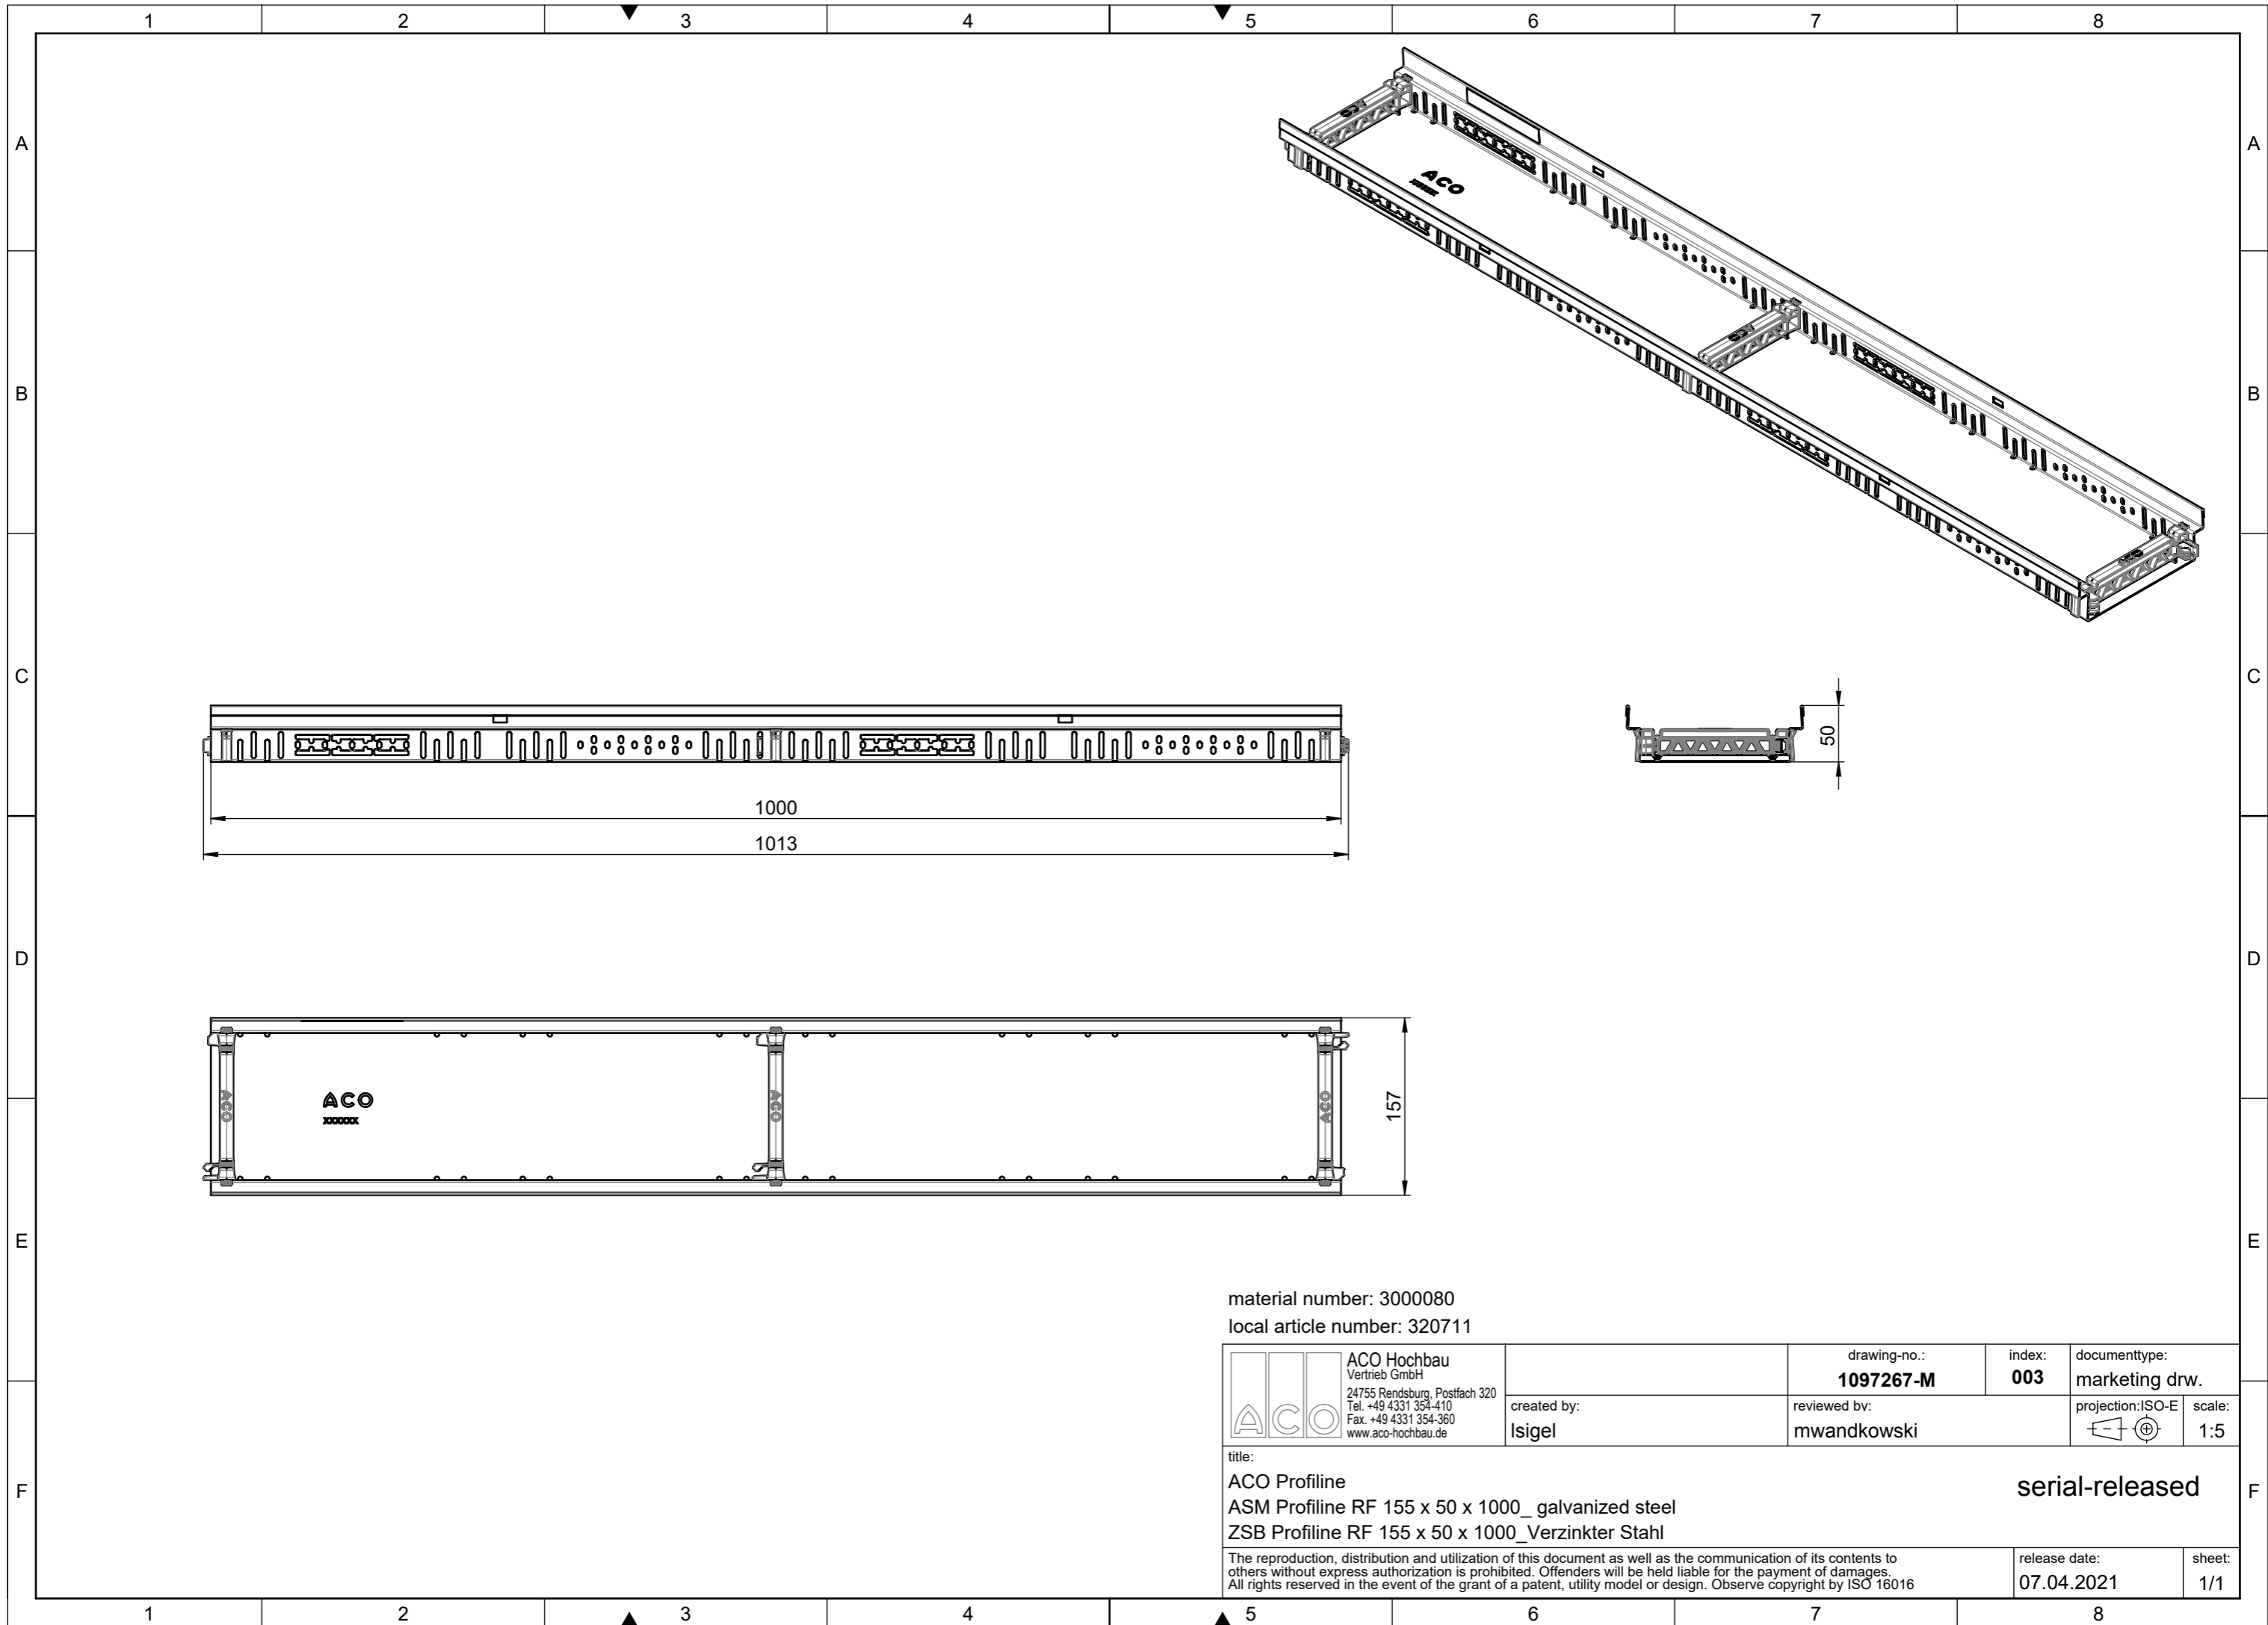

material number: 3000080
local article number: 320711

ACO Hochbau Vertrieb GmbH 24755 Rendsburg, Postfach 320 Tel. +49 4331 354-410 Fax. +49 4331 354-360 www.aco-hochbau.de	drawing-no.: 1097267-M	index: 003	documenttype: marketing drw.	
	created by: Isigel	reviewed by: mwandkowski	projection: ISO-E 	scale: 1:5
title: ACO Proflin ASM Proflin RF 155 x 50 x 1000_ galvanized steel ZSB Proflin RF 155 x 50 x 1000_ Verzinkter Stahl			serial-released	
The reproduction, distribution and utilization of this document as well as the communication of its contents to others without express authorization is prohibited. Offenders will be held liable for the payment of damages. All rights reserved in the event of the grant of a patent, utility model or design. Observe copyright by ISO 16016			release date: 07.04.2021	
			sheet: 1/1