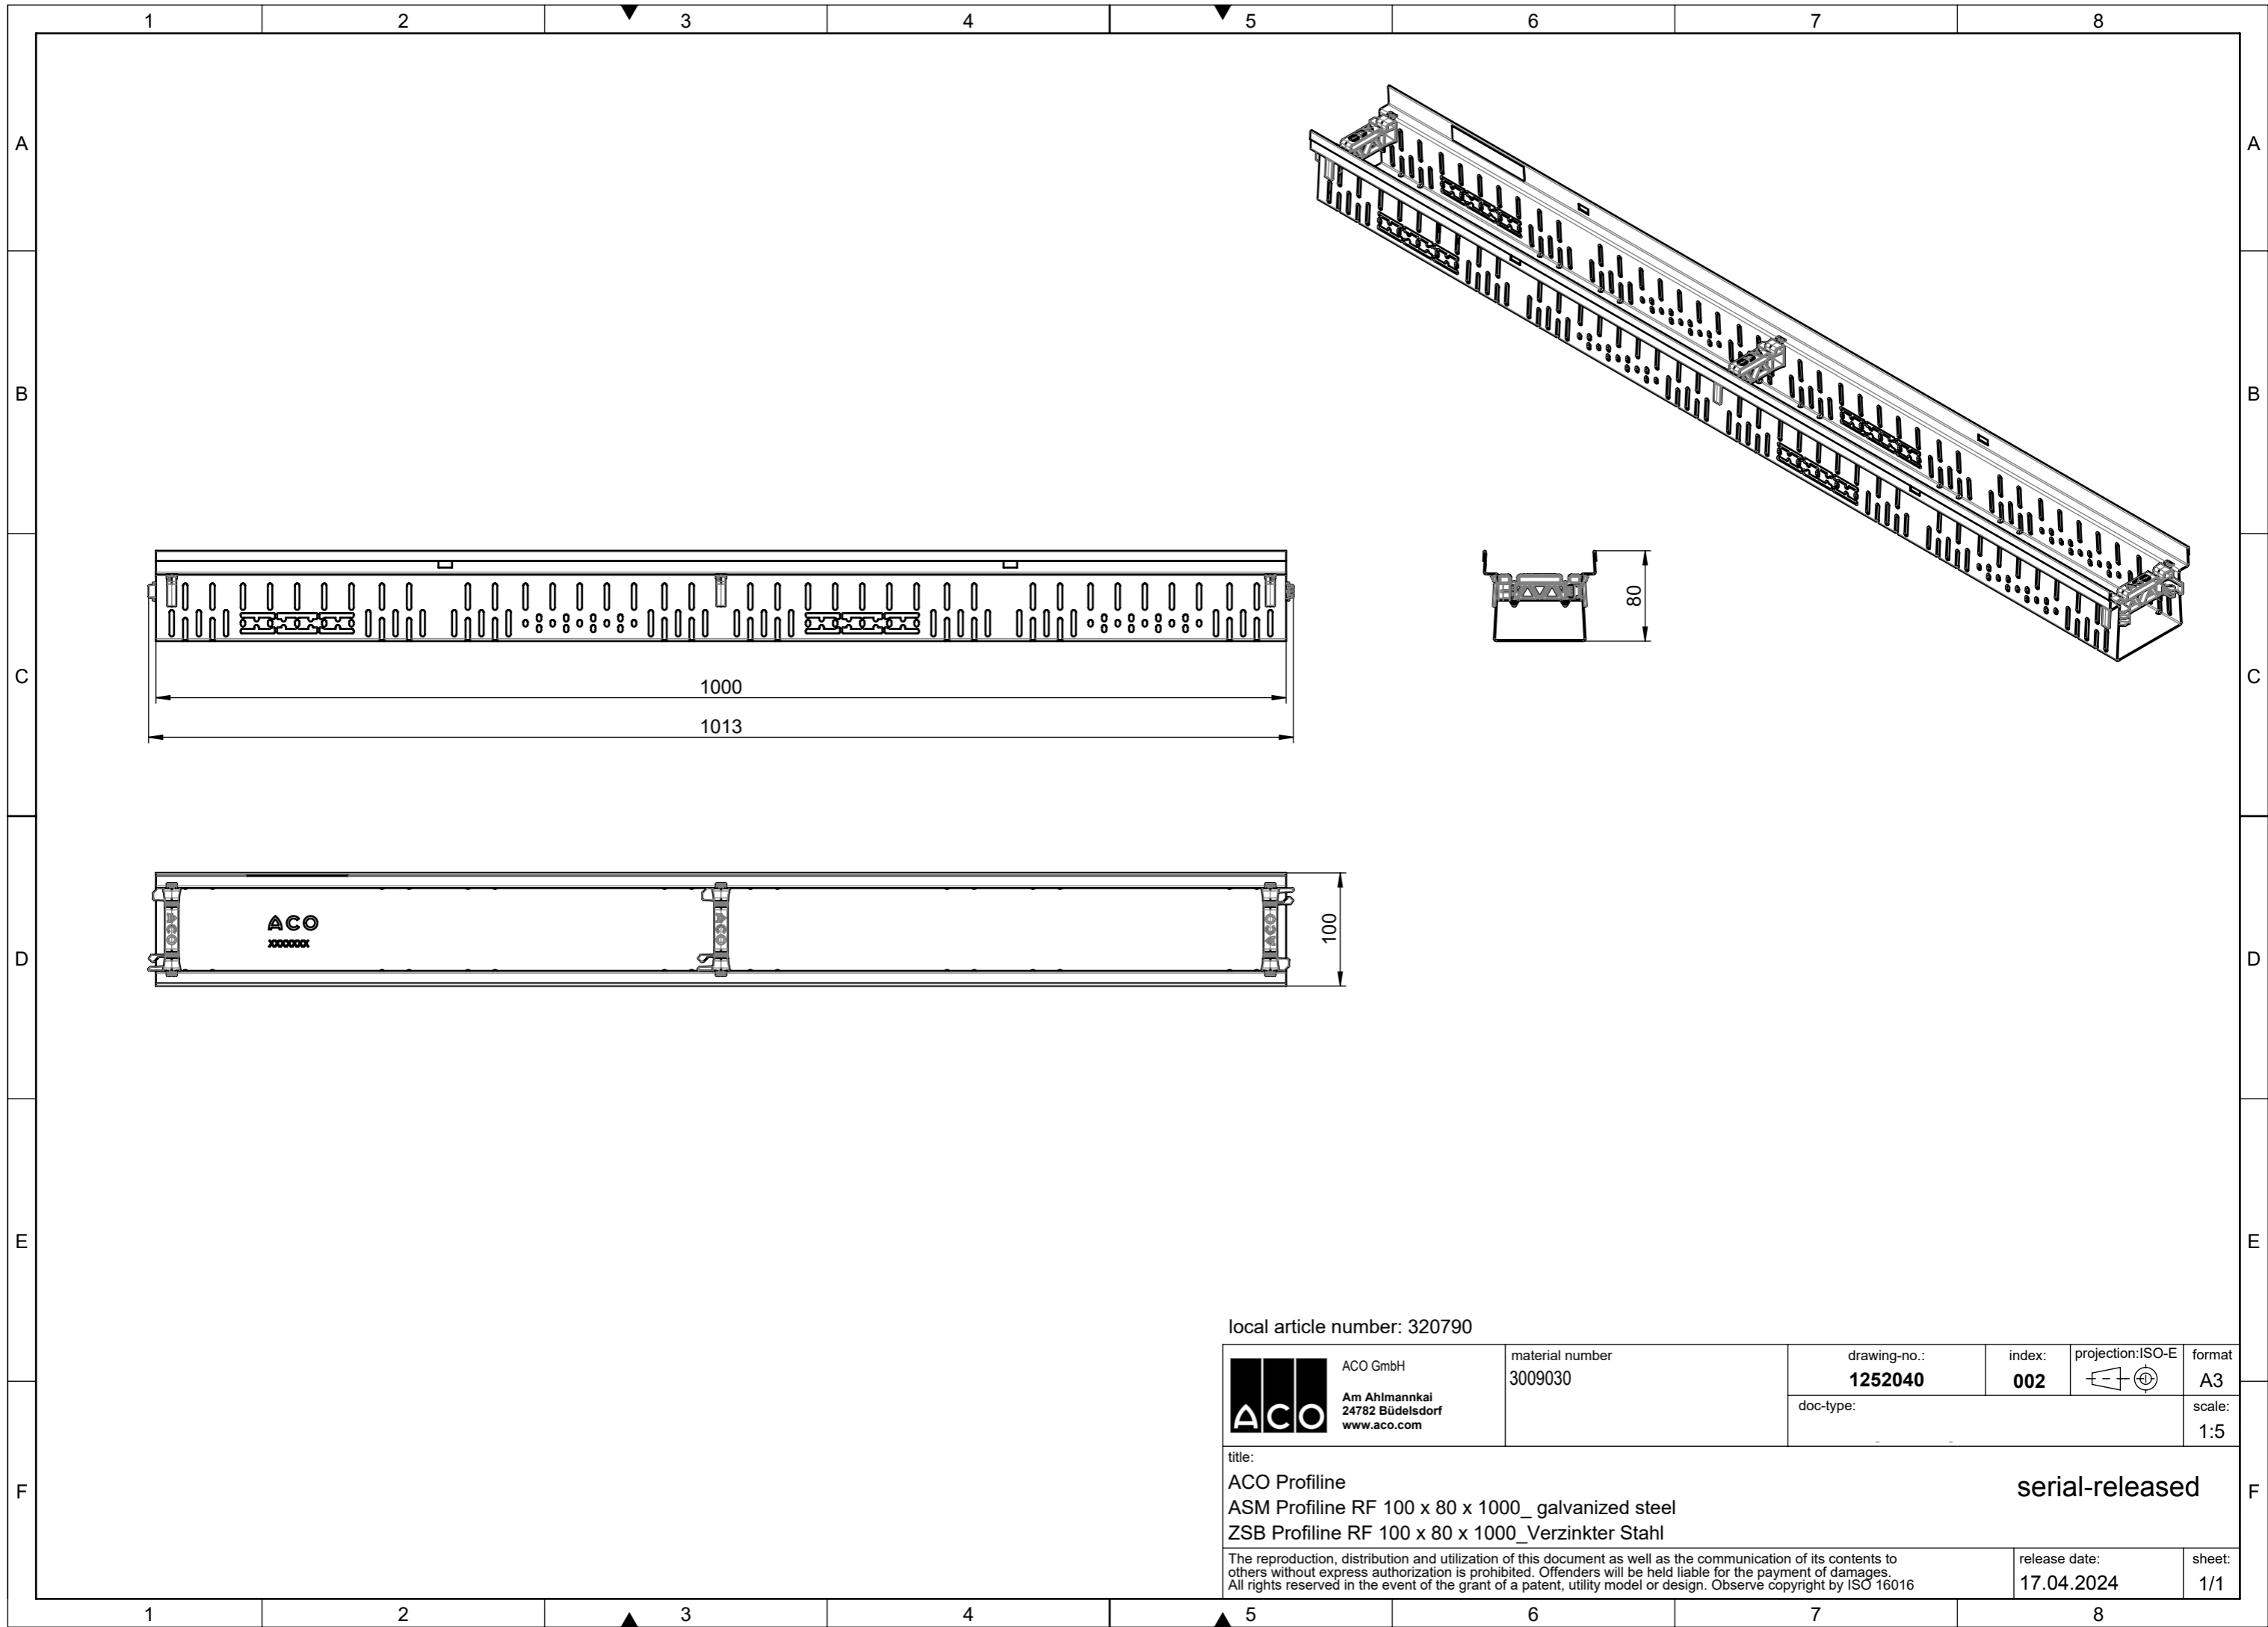

local article number: 320790

ACO GmbH Am Ahlmannkai 24782 Büdelsdorf www.aco.com	material number 3009030	drawing-no.: 1252040	index: 002	projection: ISO-E 	format A3	
		doc-type:			scale: 1:5	
title: ACO Profiline ASM Profiline RF 100 x 80 x 1000_ galvanized steel ZSB Profiline RF 100 x 80 x 1000_ Verzinkter Stahl					serial-released	
The reproduction, distribution and utilization of this document as well as the communication of its contents to others without express authorization is prohibited. Offenders will be held liable for the payment of damages. All rights reserved in the event of the grant of a patent, utility model or design. Observe copyright by ISO 16016				release date: 17.04.2024	sheet: 1/1	

DWG 1252040