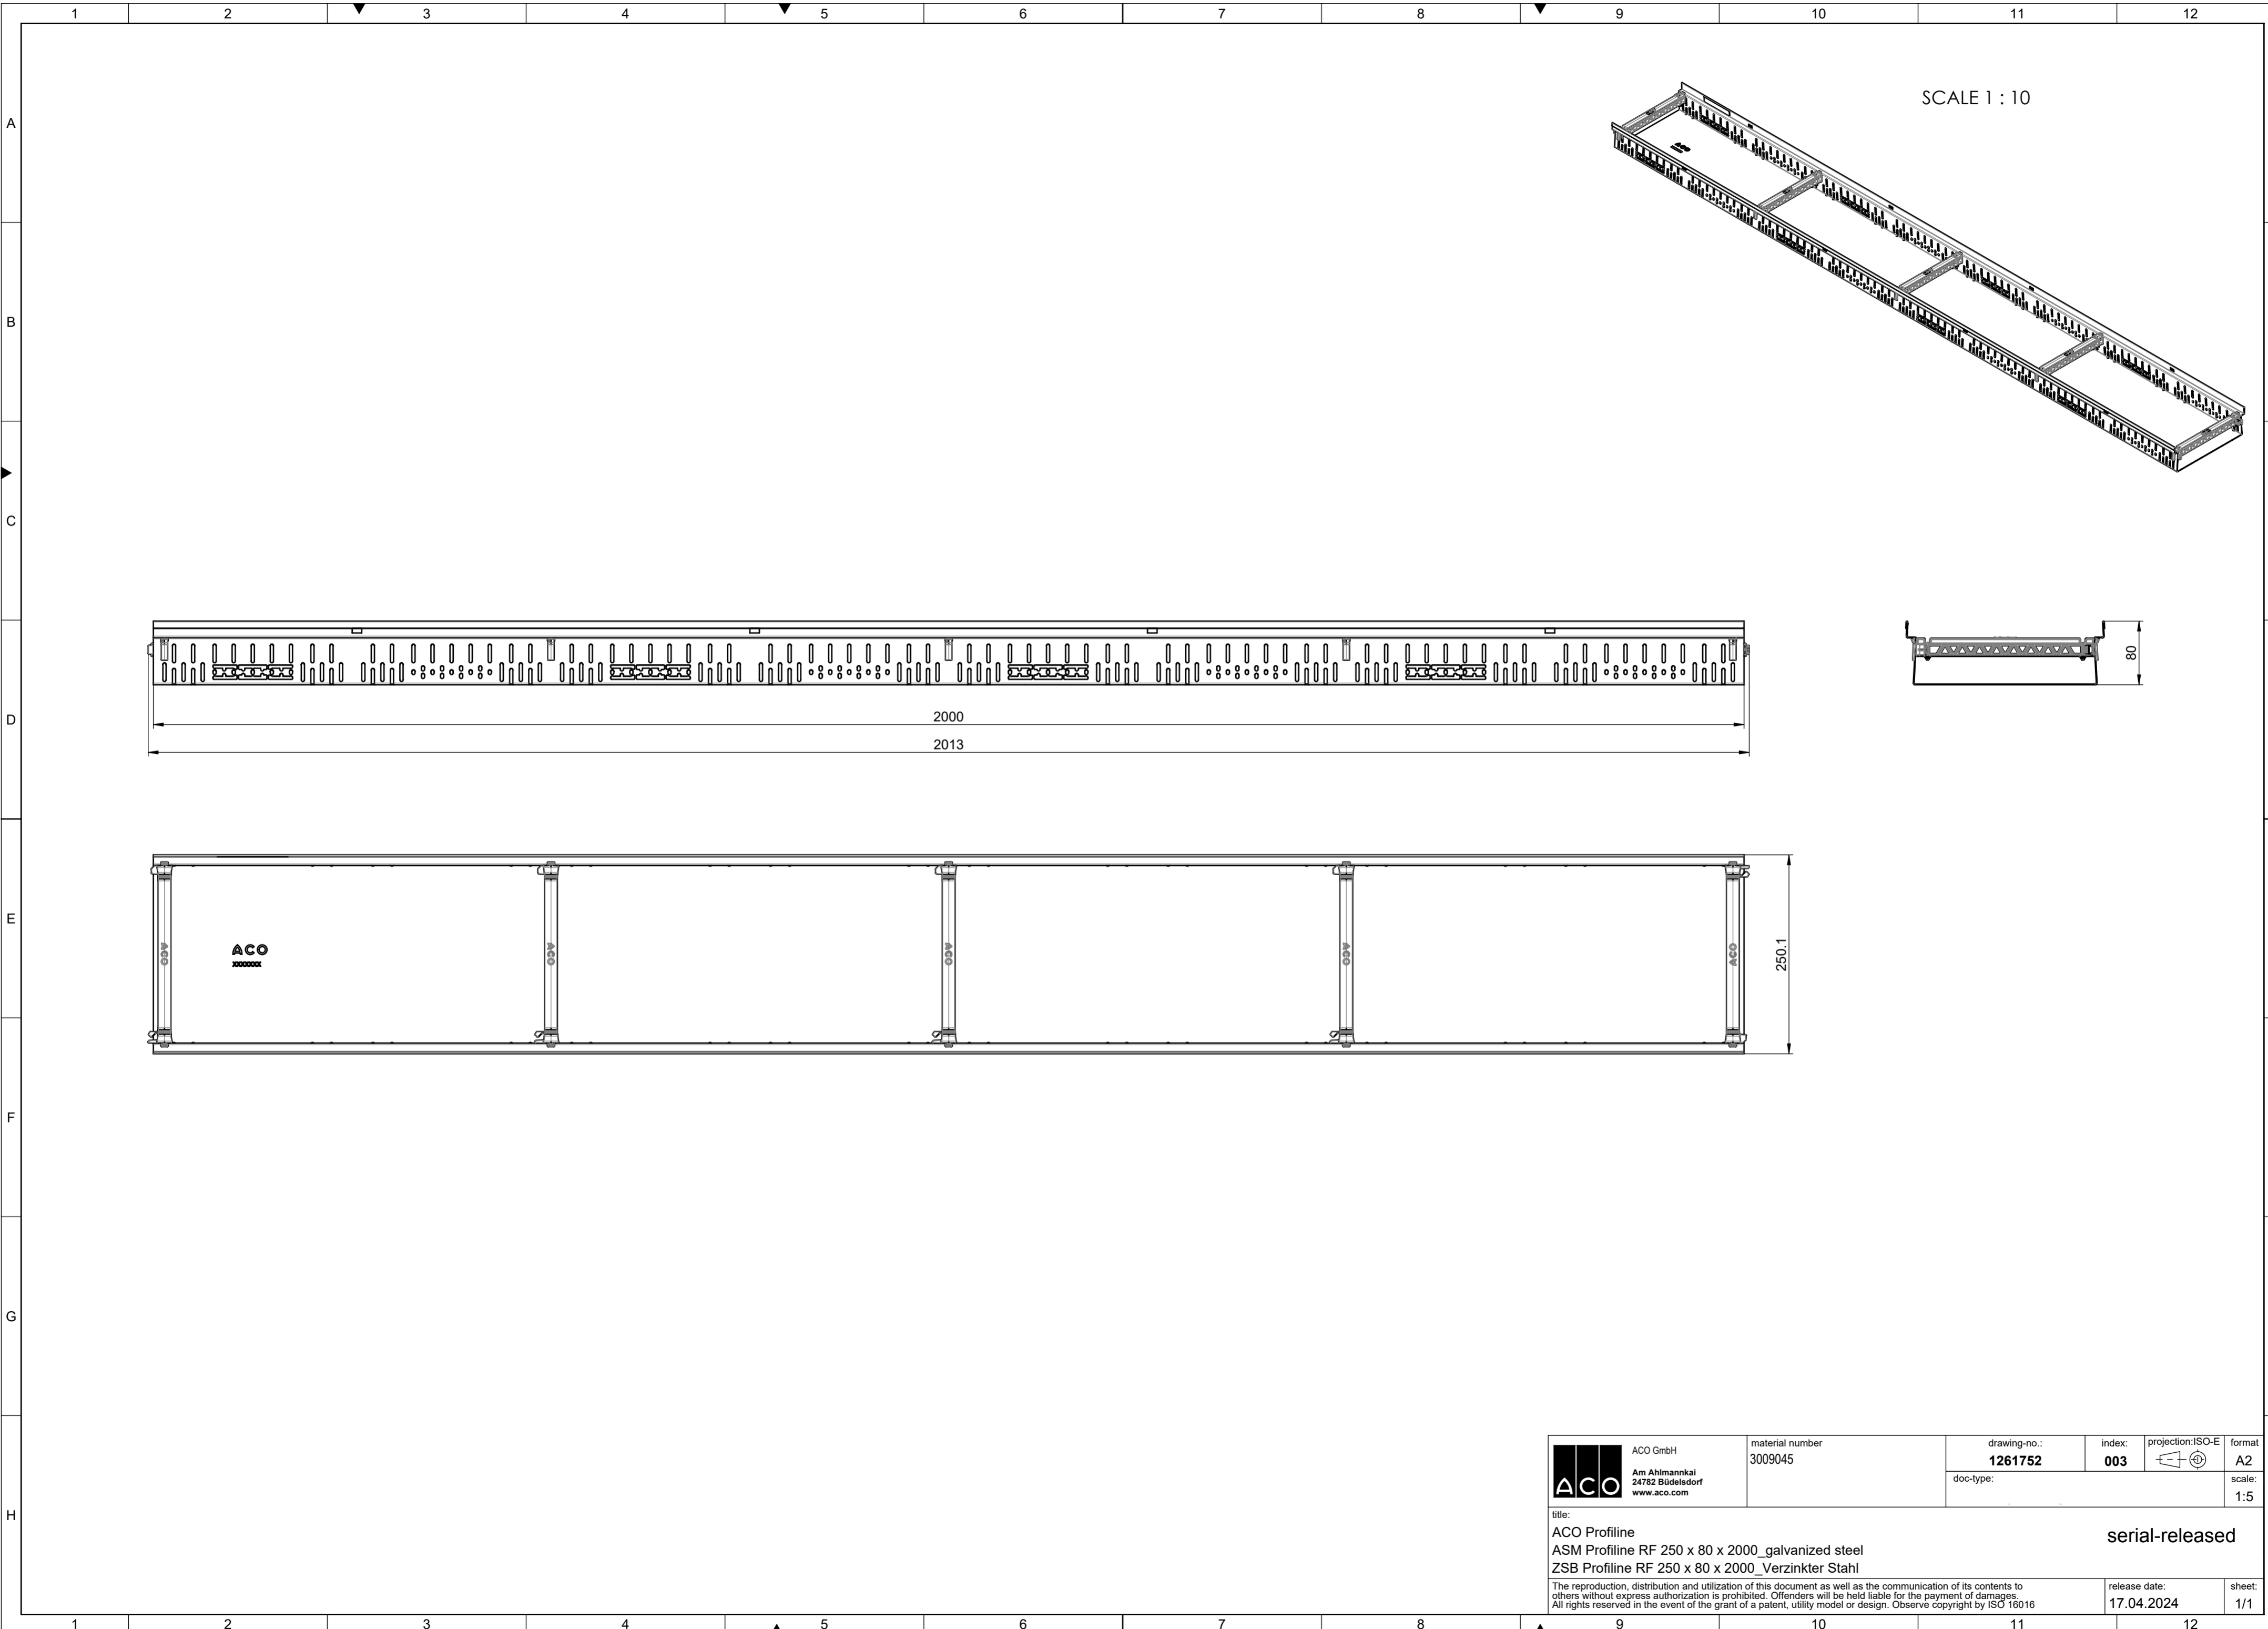

SCALE 1 : 10

ACO GmbH Am Ahlmannkai 24782 Büdelsdorf www.aco.com	material number 3009045	drawing-no.: 1261752	index: 003	projection: ISO-E 	format A2
	doc-type:				scale: 1:5

title:
ACO Profile
ASM Profile RF 250 x 80 x 2000_galvanized steel
ZSB Profile RF 250 x 80 x 2000_Verzinkter Stahl

serial-released

release date:
17.04.2024

sheet:
1/1