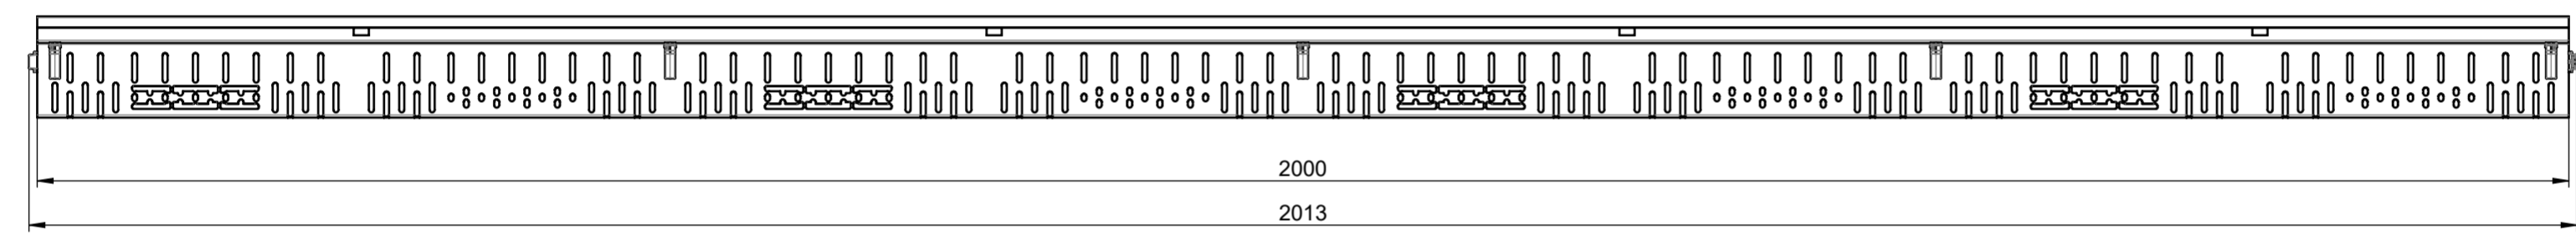

1 2 3 4 5 6 7 8 9 10 11 12

A
B
C
D
E
F
G
H

SCALE 1 : 10

local article number: 320801

material number
3009085

drawing-no.:
1261252
index: **002**
projection: ISO-E
format: **A2**
scale: **1:5**

title:
ACO Profiline
ASM Profiline RF 100 x 80 x 2000_ stainless steel
ZSB Profiline RF 100 x 80 x 2000_ Edelstahl

serial-released

The reproduction, distribution and utilization of this document as well as the communication of its contents to others without express authorization is prohibited. Offenders will be held liable for the payment of damages. All rights reserved in the event of the grant of a patent, utility model or design. Observe copyright by ISO 16016

release date:
17.04.2024
sheet:
1/1

1 2 3 4 5 6 7 8 9 10 11 12