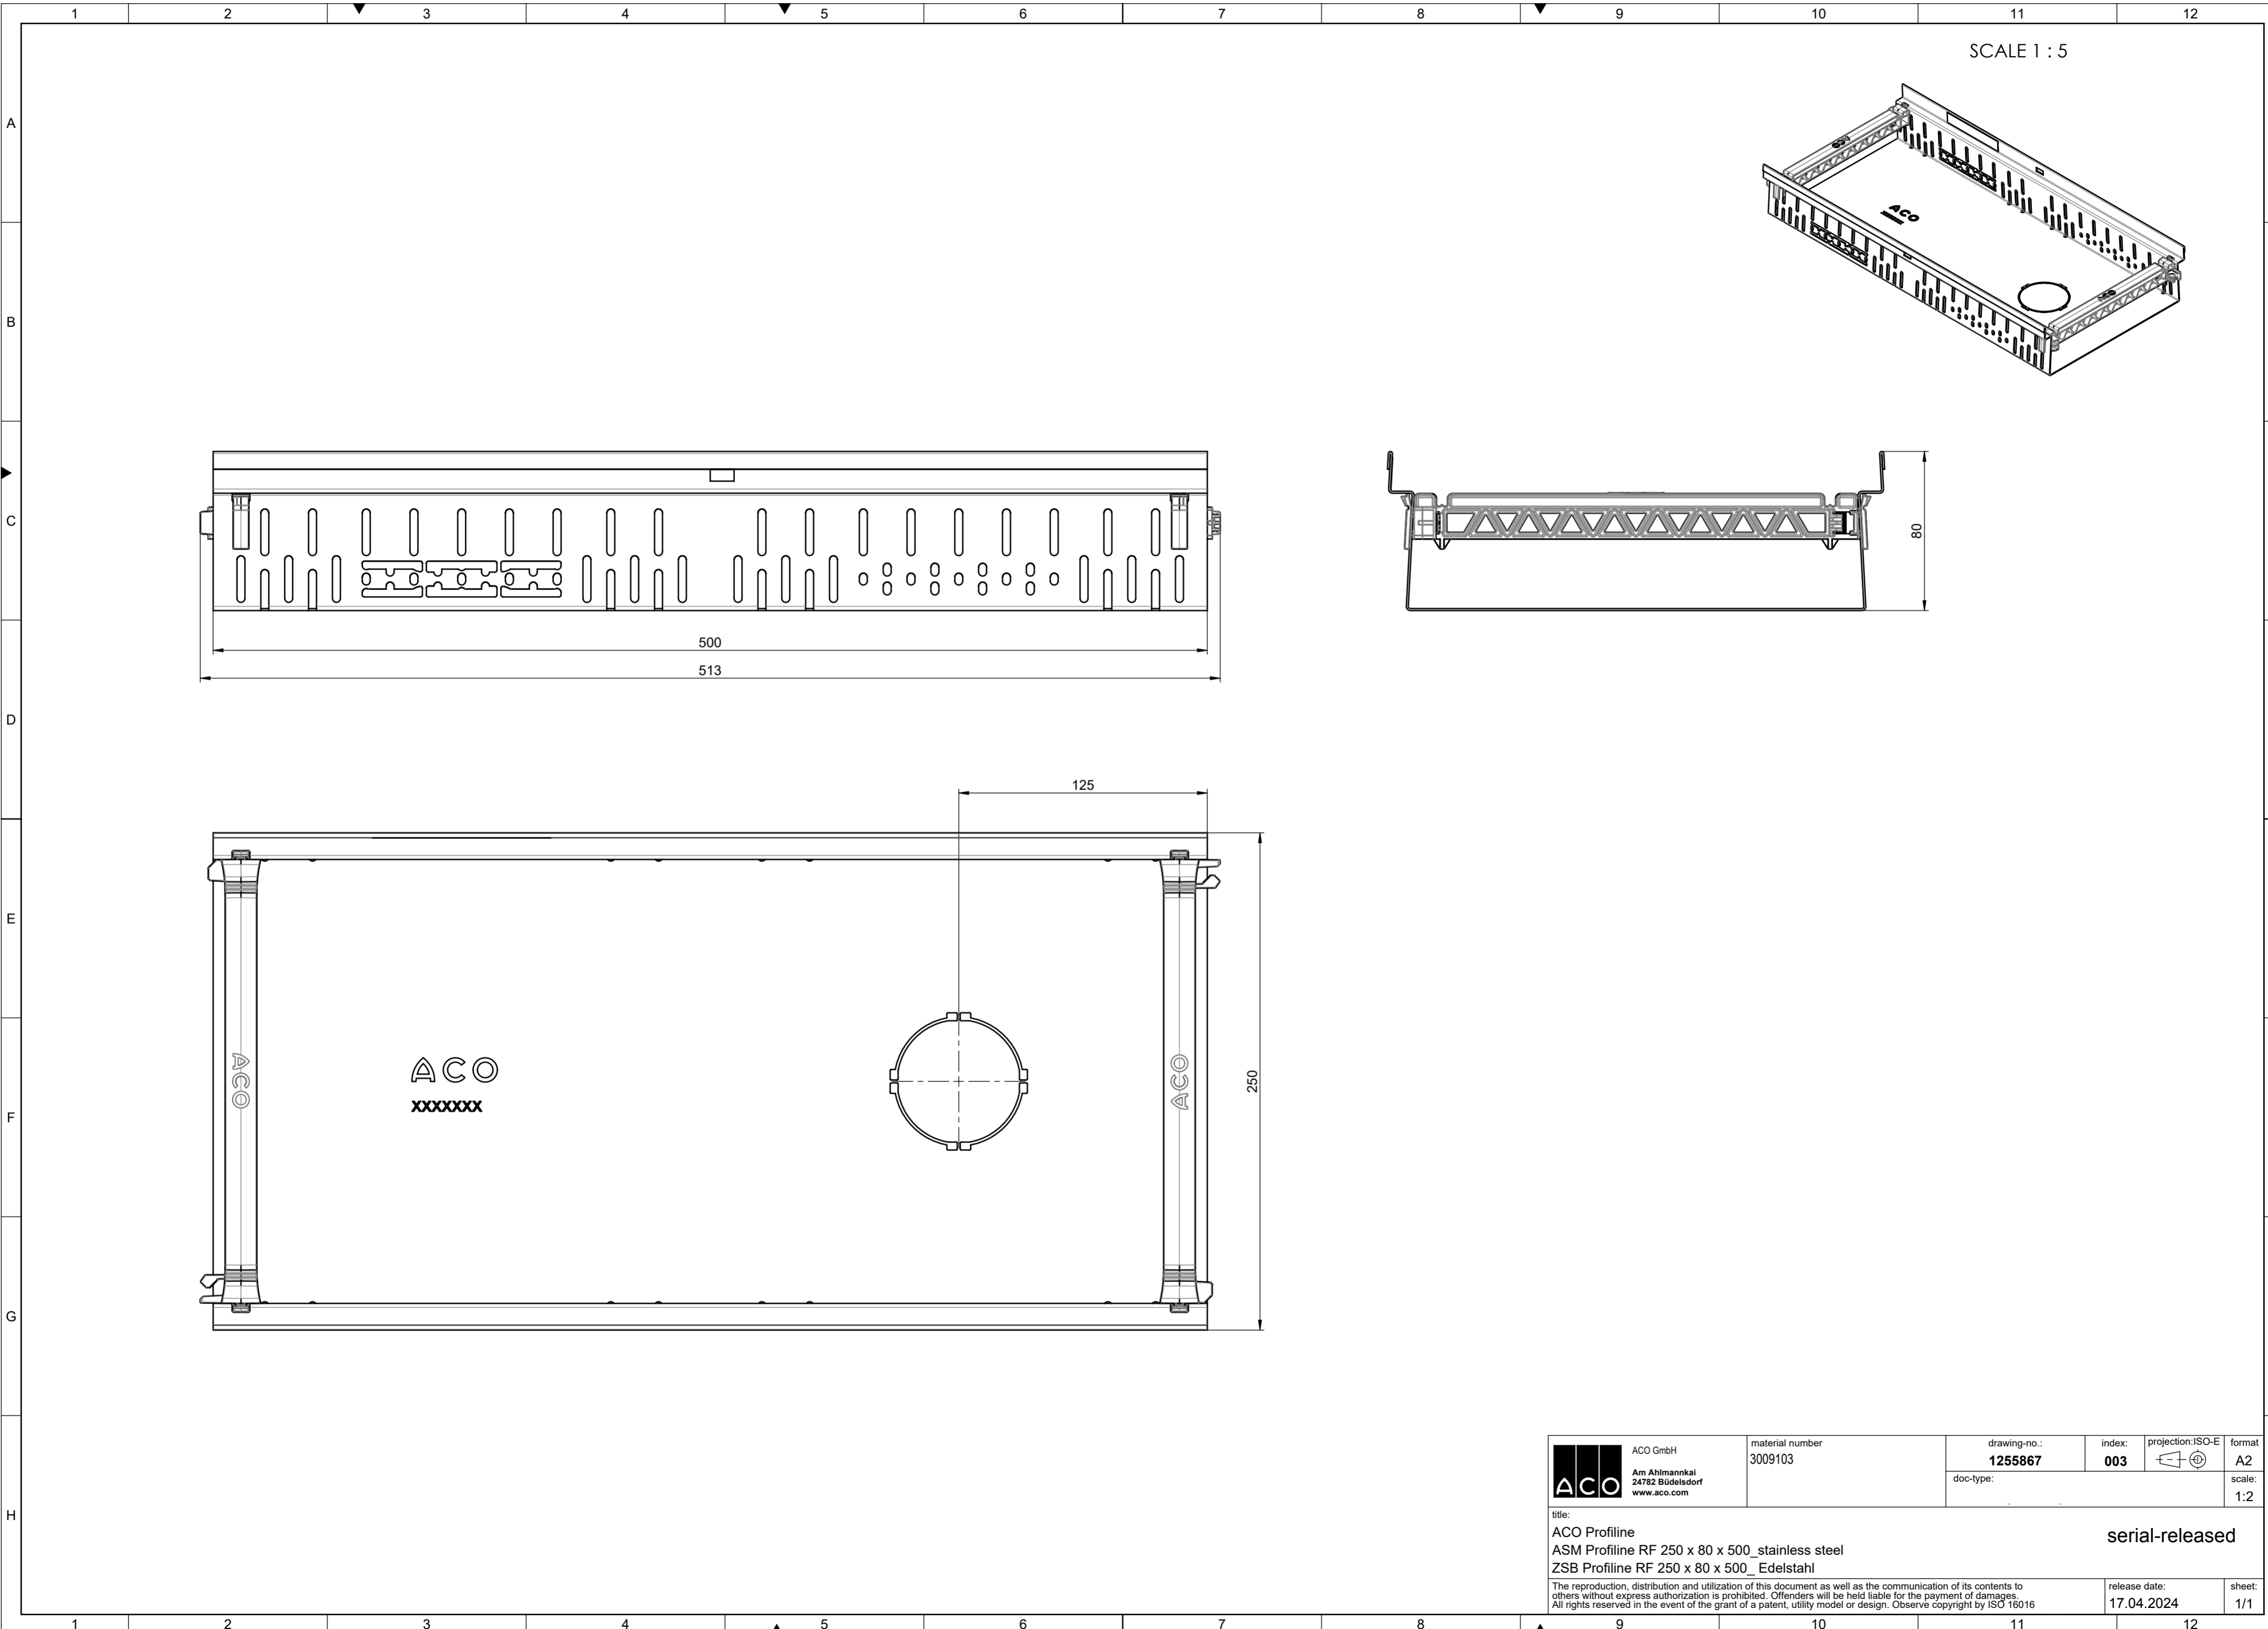

ACO GmbH Am Ahlmannkai 24782 Büdelsdorf www.aco.com	material number 3009103	drawing-no.: 1255867	index: 003	projection: ISO-E 	format A2
	doc-type:				scale: 1:2
title: ACO Profile ASM Profile RF 250 x 80 x 500_stainless steel ZSB Profile RF 250 x 80 x 500_Edelstahl					serial-released sheet: 1/1
The reproduction, distribution and utilization of this document as well as the communication of its contents to others without express authorization is prohibited. Offenders will be held liable for the payment of damages. All rights reserved in the event of the grant of a patent, utility model or design. Observe copyright by ISO 16016				release date: 17.04.2024