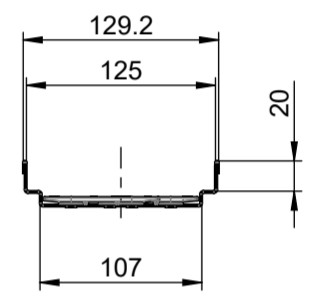

SCALE 1 : 10

 ACO GmbH Am Ahlmannkai 24782 Büdelsdorf www.aco.com	material number 3009011	drawing-no.: 1395611	index: 001	projection: ISO-E 	format A2
	doc-type:				scale: 1:5
title: ACO Profiline ASM channel fixed with plastic connector 130 x 30 x 2000, Galvanized steel ZB Rinne fixe mit Kunststoffverbinder, 130 x 30 x 2000, Verzinkter Stahl					serial-released
The reproduction, distribution and utilization of this document as well as the communication of its contents to others without express authorization is prohibited. Offenders will be held liable for the payment of damages. All rights reserved in the event of the grant of a patent, utility model or design. Observe copyright by ISO 16016				release date: 11.04.2024	sheet: 1/1