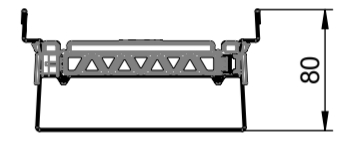

1 2 3 4 5 6 7 8 9 10 11 12

A
B
C
D
E
F
G
H

local article number: 320797

ACO GmbH Am Ahlmannkai 24782 Büdelsdorf www.aco.com	material number 3009037	drawing-no.: 1261473	index: 003	projection: ISO-E 	format A2
	doc-type:				scale: 1:5

title:
ACO Profiline
ASM Profiline RF 155 x 80 x 2000_ galvanized steel
ZSB Profiline RF 155 x 80 x 2000_Verzinkter Stahl

serial-released

1 2 3 4 5 6 7 8 9 10 11 12