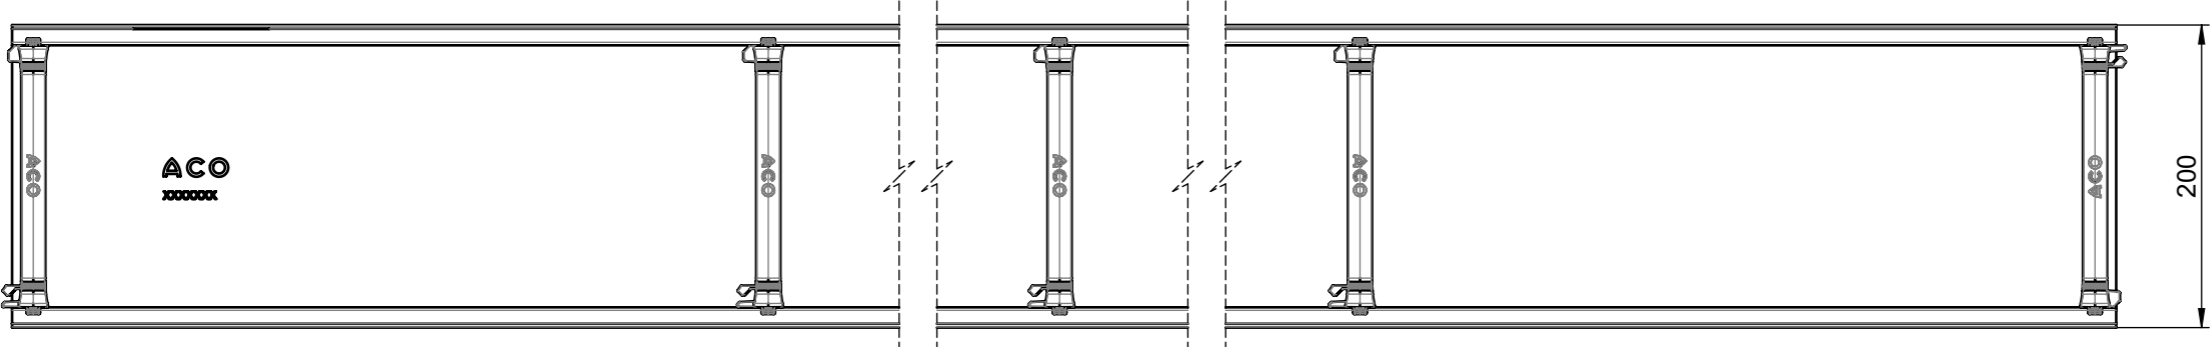

ACO GmbH Am Ahlmannkai 24782 Büdelsdorf www.aco.com	material number 3009125	drawing-no.: 1383086	index: 001	projection: ISO-E 	format A3
	doc-type:				scale: 1:5
title: ACO Profiline ASM Profiline RF 200 x 100 x 2000_stainless steel ZSB Profiline RF 200 x 100 x 2000_Edelstahl					serial-released
The reproduction, distribution and utilization of this document as well as the communication of its contents to others without express authorization is prohibited. Offenders will be held liable for the payment of damages. All rights reserved in the event of the grant of a patent, utility model or design. Observe copyright by ISO 16016				release date: 11.04.2024	sheet: 1/1