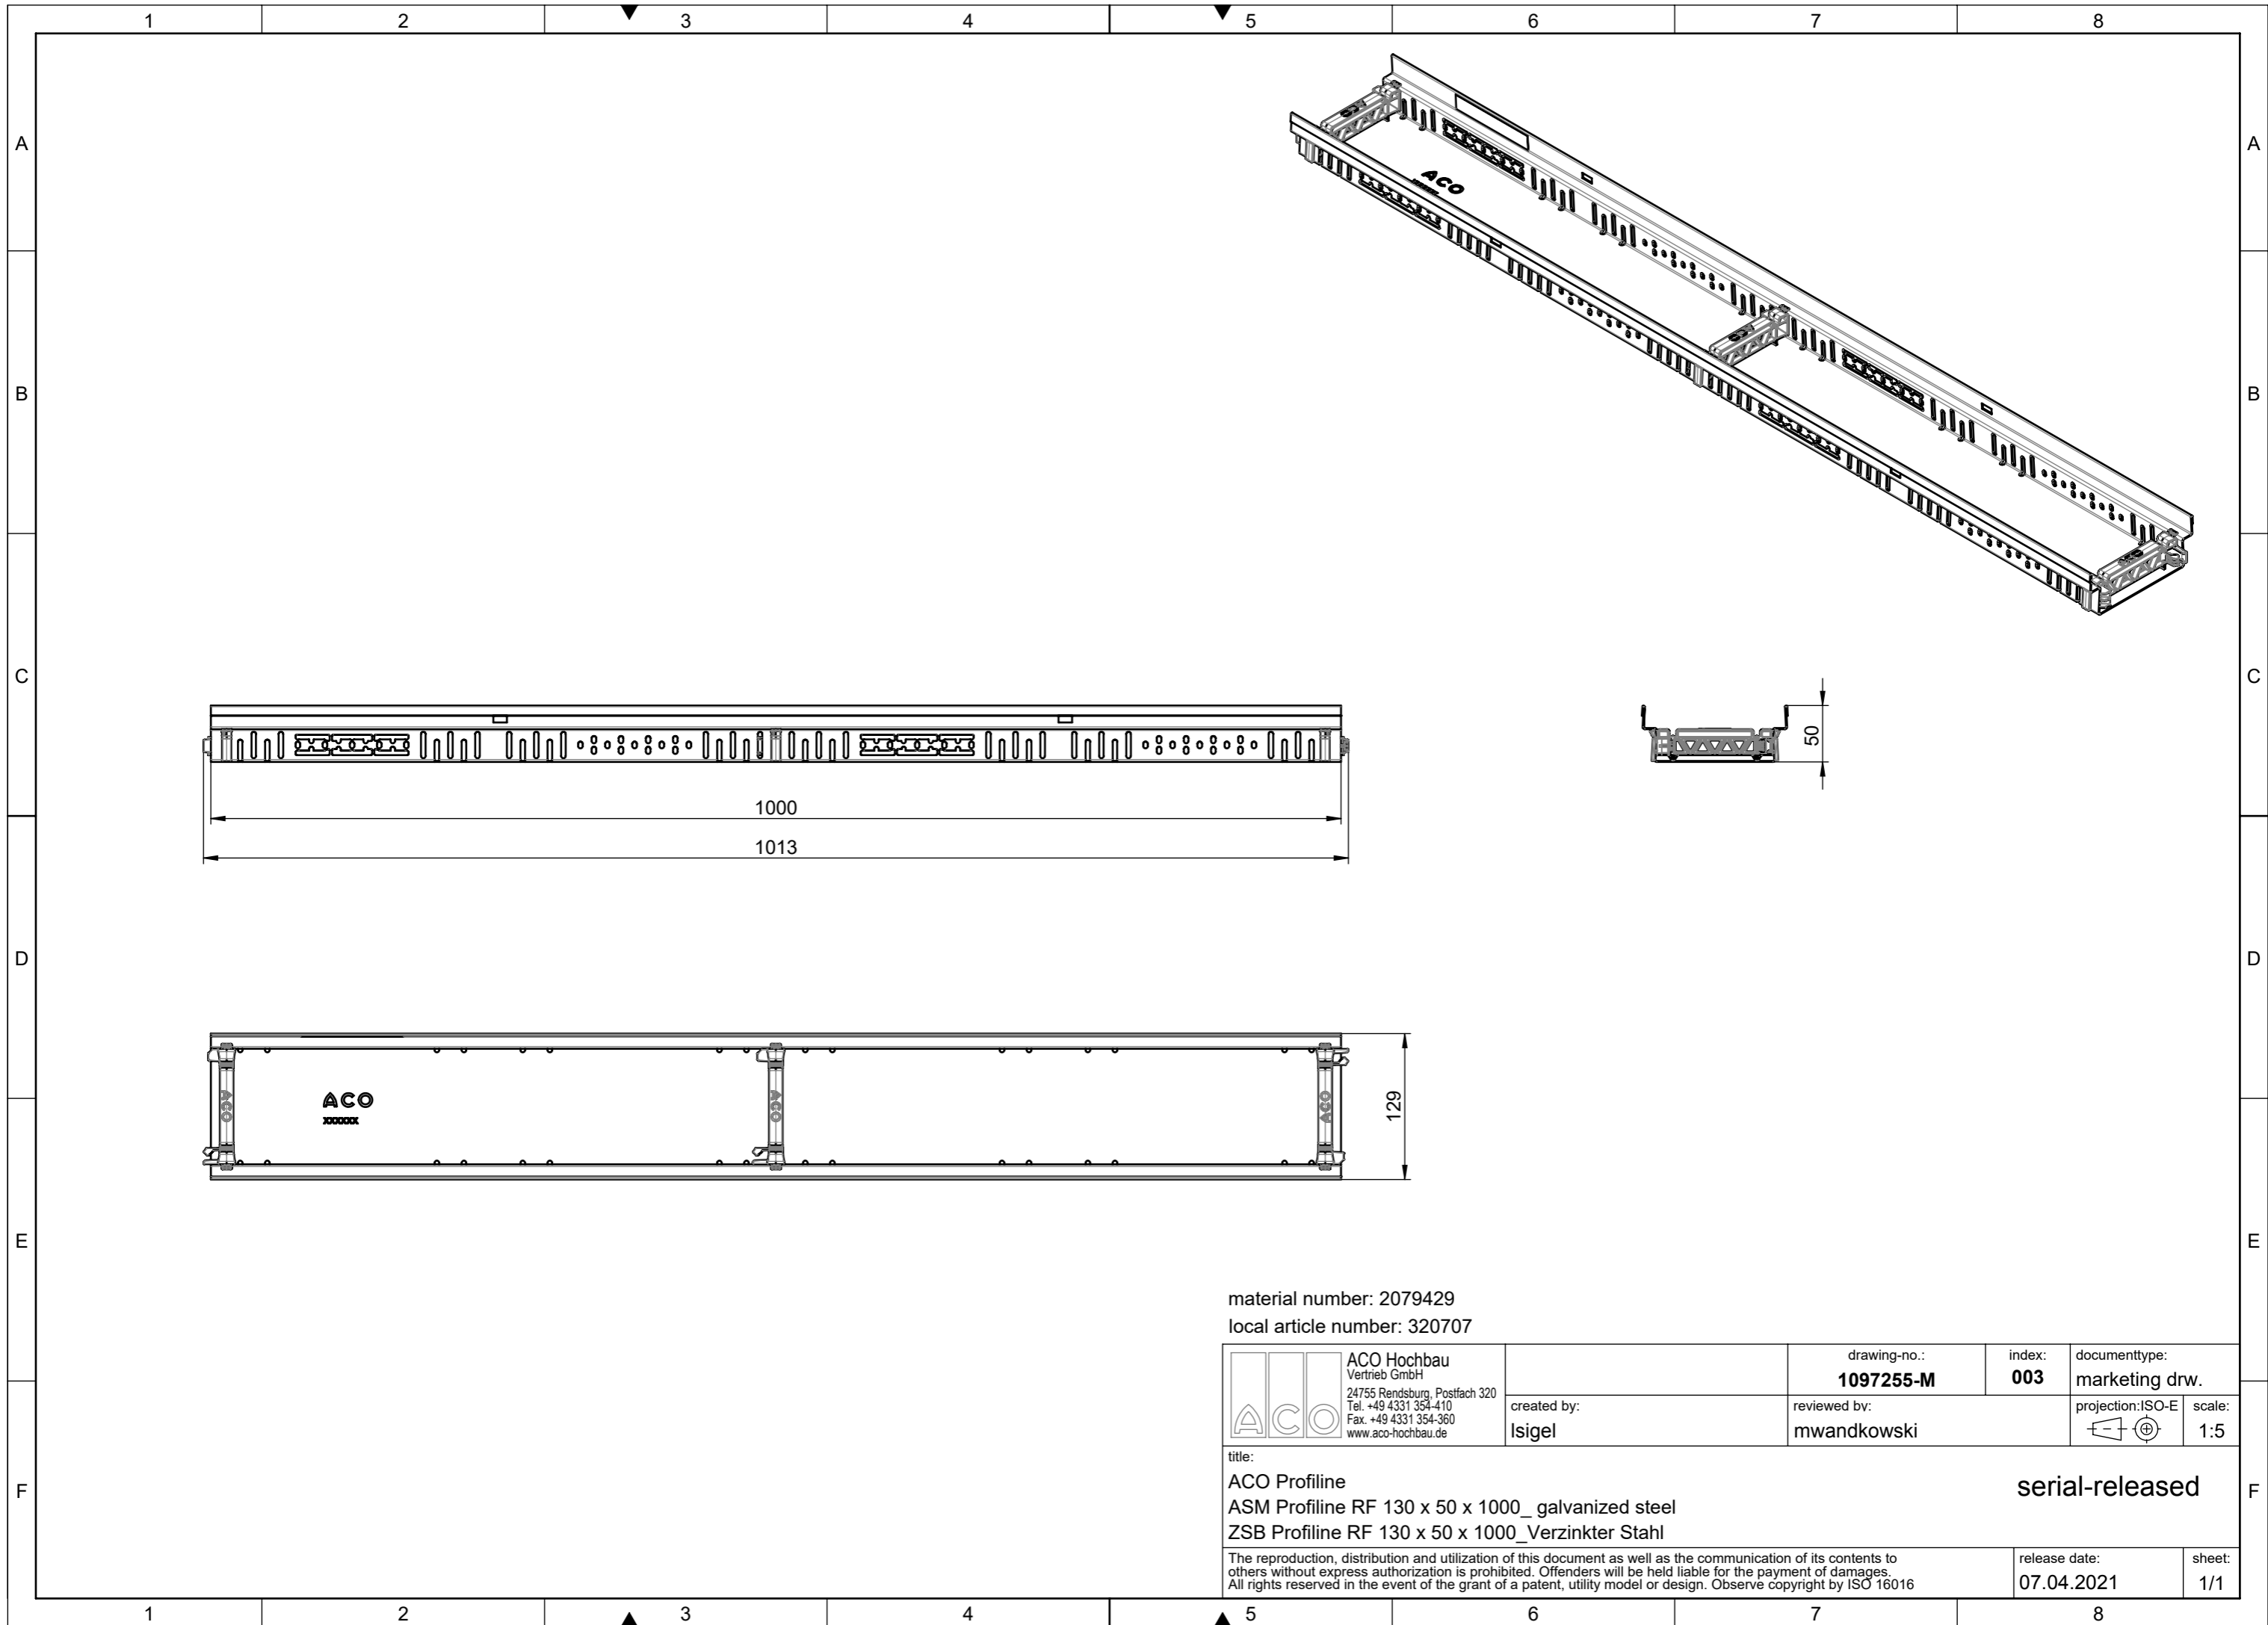

material number: 2079429
local article number: 320707

ACO Hochbau Vertrieb GmbH 24755 Rendsburg, Postfach 320 Tel. +49 4331 354-410 Fax. +49 4331 354-360 www.aco-hochbau.de	drawing-no.: 1097255-M	index: 003	documenttype: marketing drw.	
	created by: Isigel	reviewed by: mwandkowski	projection: ISO-E 	scale: 1:5
title: ACO Proflin ASM Proflin RF 130 x 50 x 1000_ galvanized steel ZSB Proflin RF 130 x 50 x 1000_ Verzinkter Stahl			serial-released	
The reproduction, distribution and utilization of this document as well as the communication of its contents to others without express authorization is prohibited. Offenders will be held liable for the payment of damages. All rights reserved in the event of the grant of a patent, utility model or design. Observe copyright by ISO 16016			release date: 07.04.2021	
			sheet: 1/1