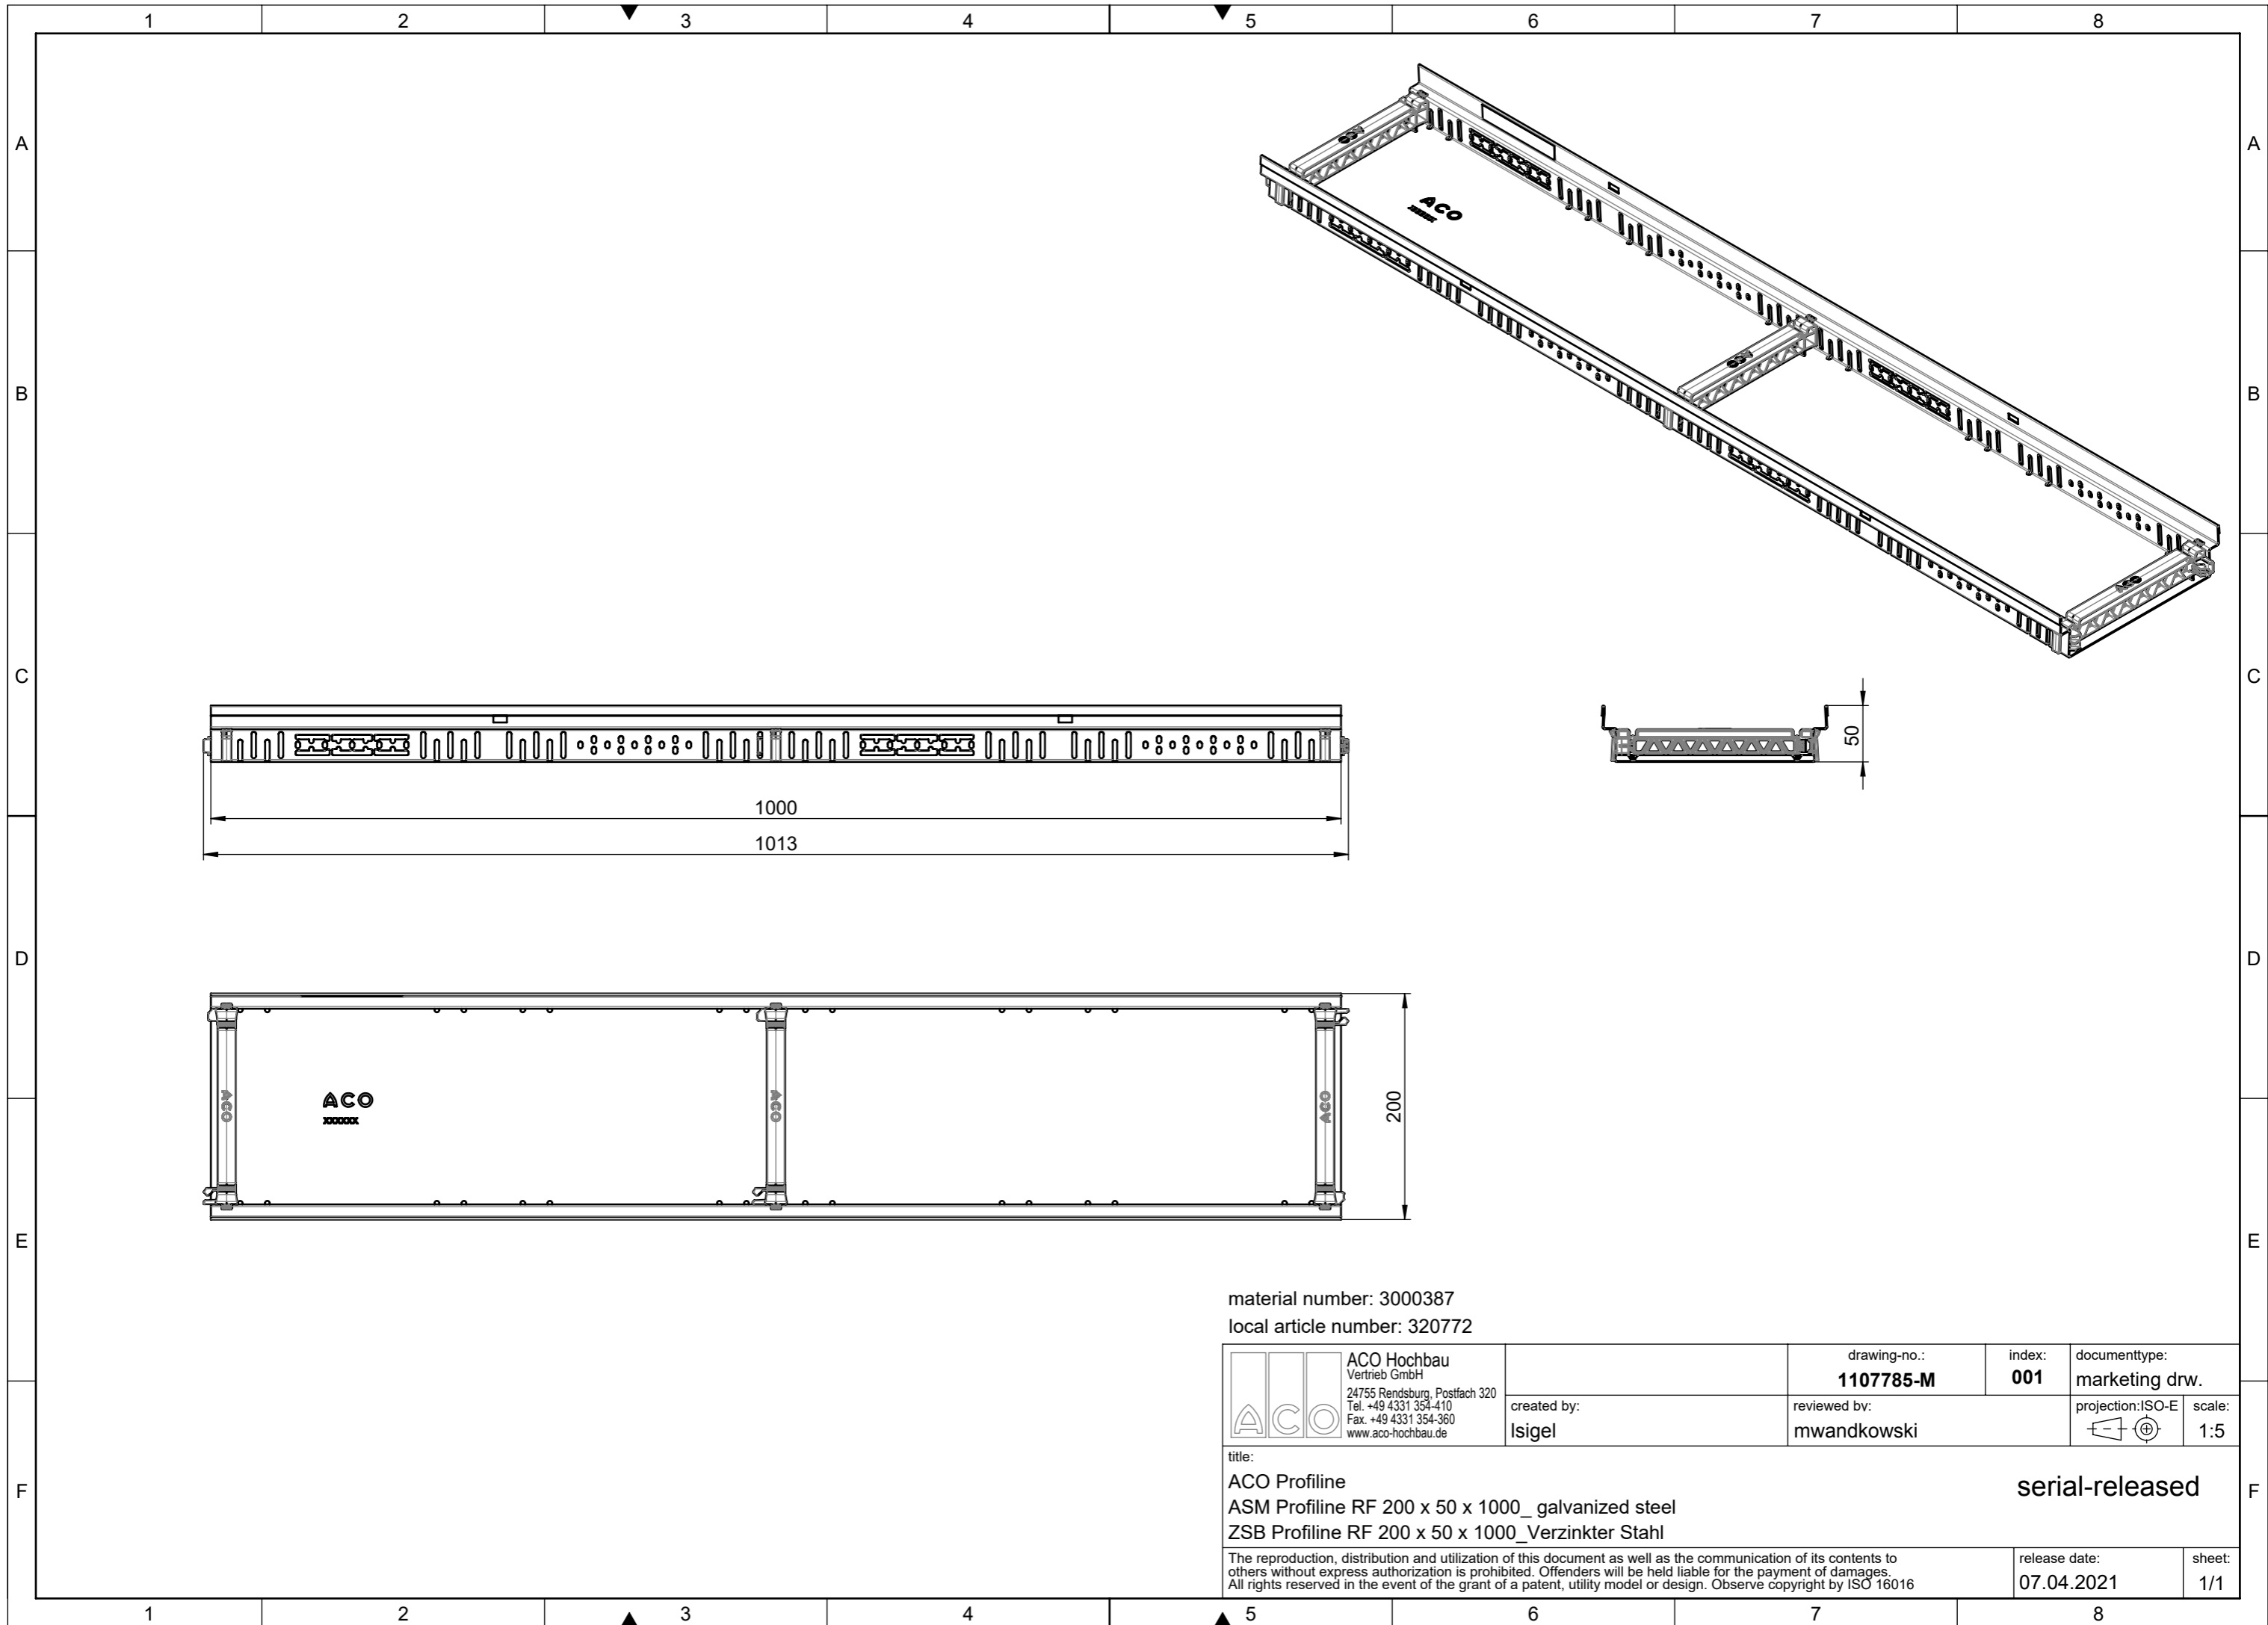

material number: 3000387
local article number: 320772

ACO Hochbau Vertrieb GmbH 24755 Rendsburg, Postfach 320 Tel. +49 4331 354-410 Fax. +49 4331 354-360 www.aco-hochbau.de	drawing-no.: 1107785-M	index: 001	documenttype: marketing drw.	
	created by: Isigel	reviewed by: mwandkowski	projection: ISO-E 	scale: 1:5
title: ACO Profiline ASM Profiline RF 200 x 50 x 1000_ galvanized steel ZSB Profiline RF 200 x 50 x 1000_ Verzinkter Stahl			serial-released	
The reproduction, distribution and utilization of this document as well as the communication of its contents to others without express authorization is prohibited. Offenders will be held liable for the payment of damages. All rights reserved in the event of the grant of a patent, utility model or design. Observe copyright by ISO 16016			release date: 07.04.2021	
			sheet: 1/1