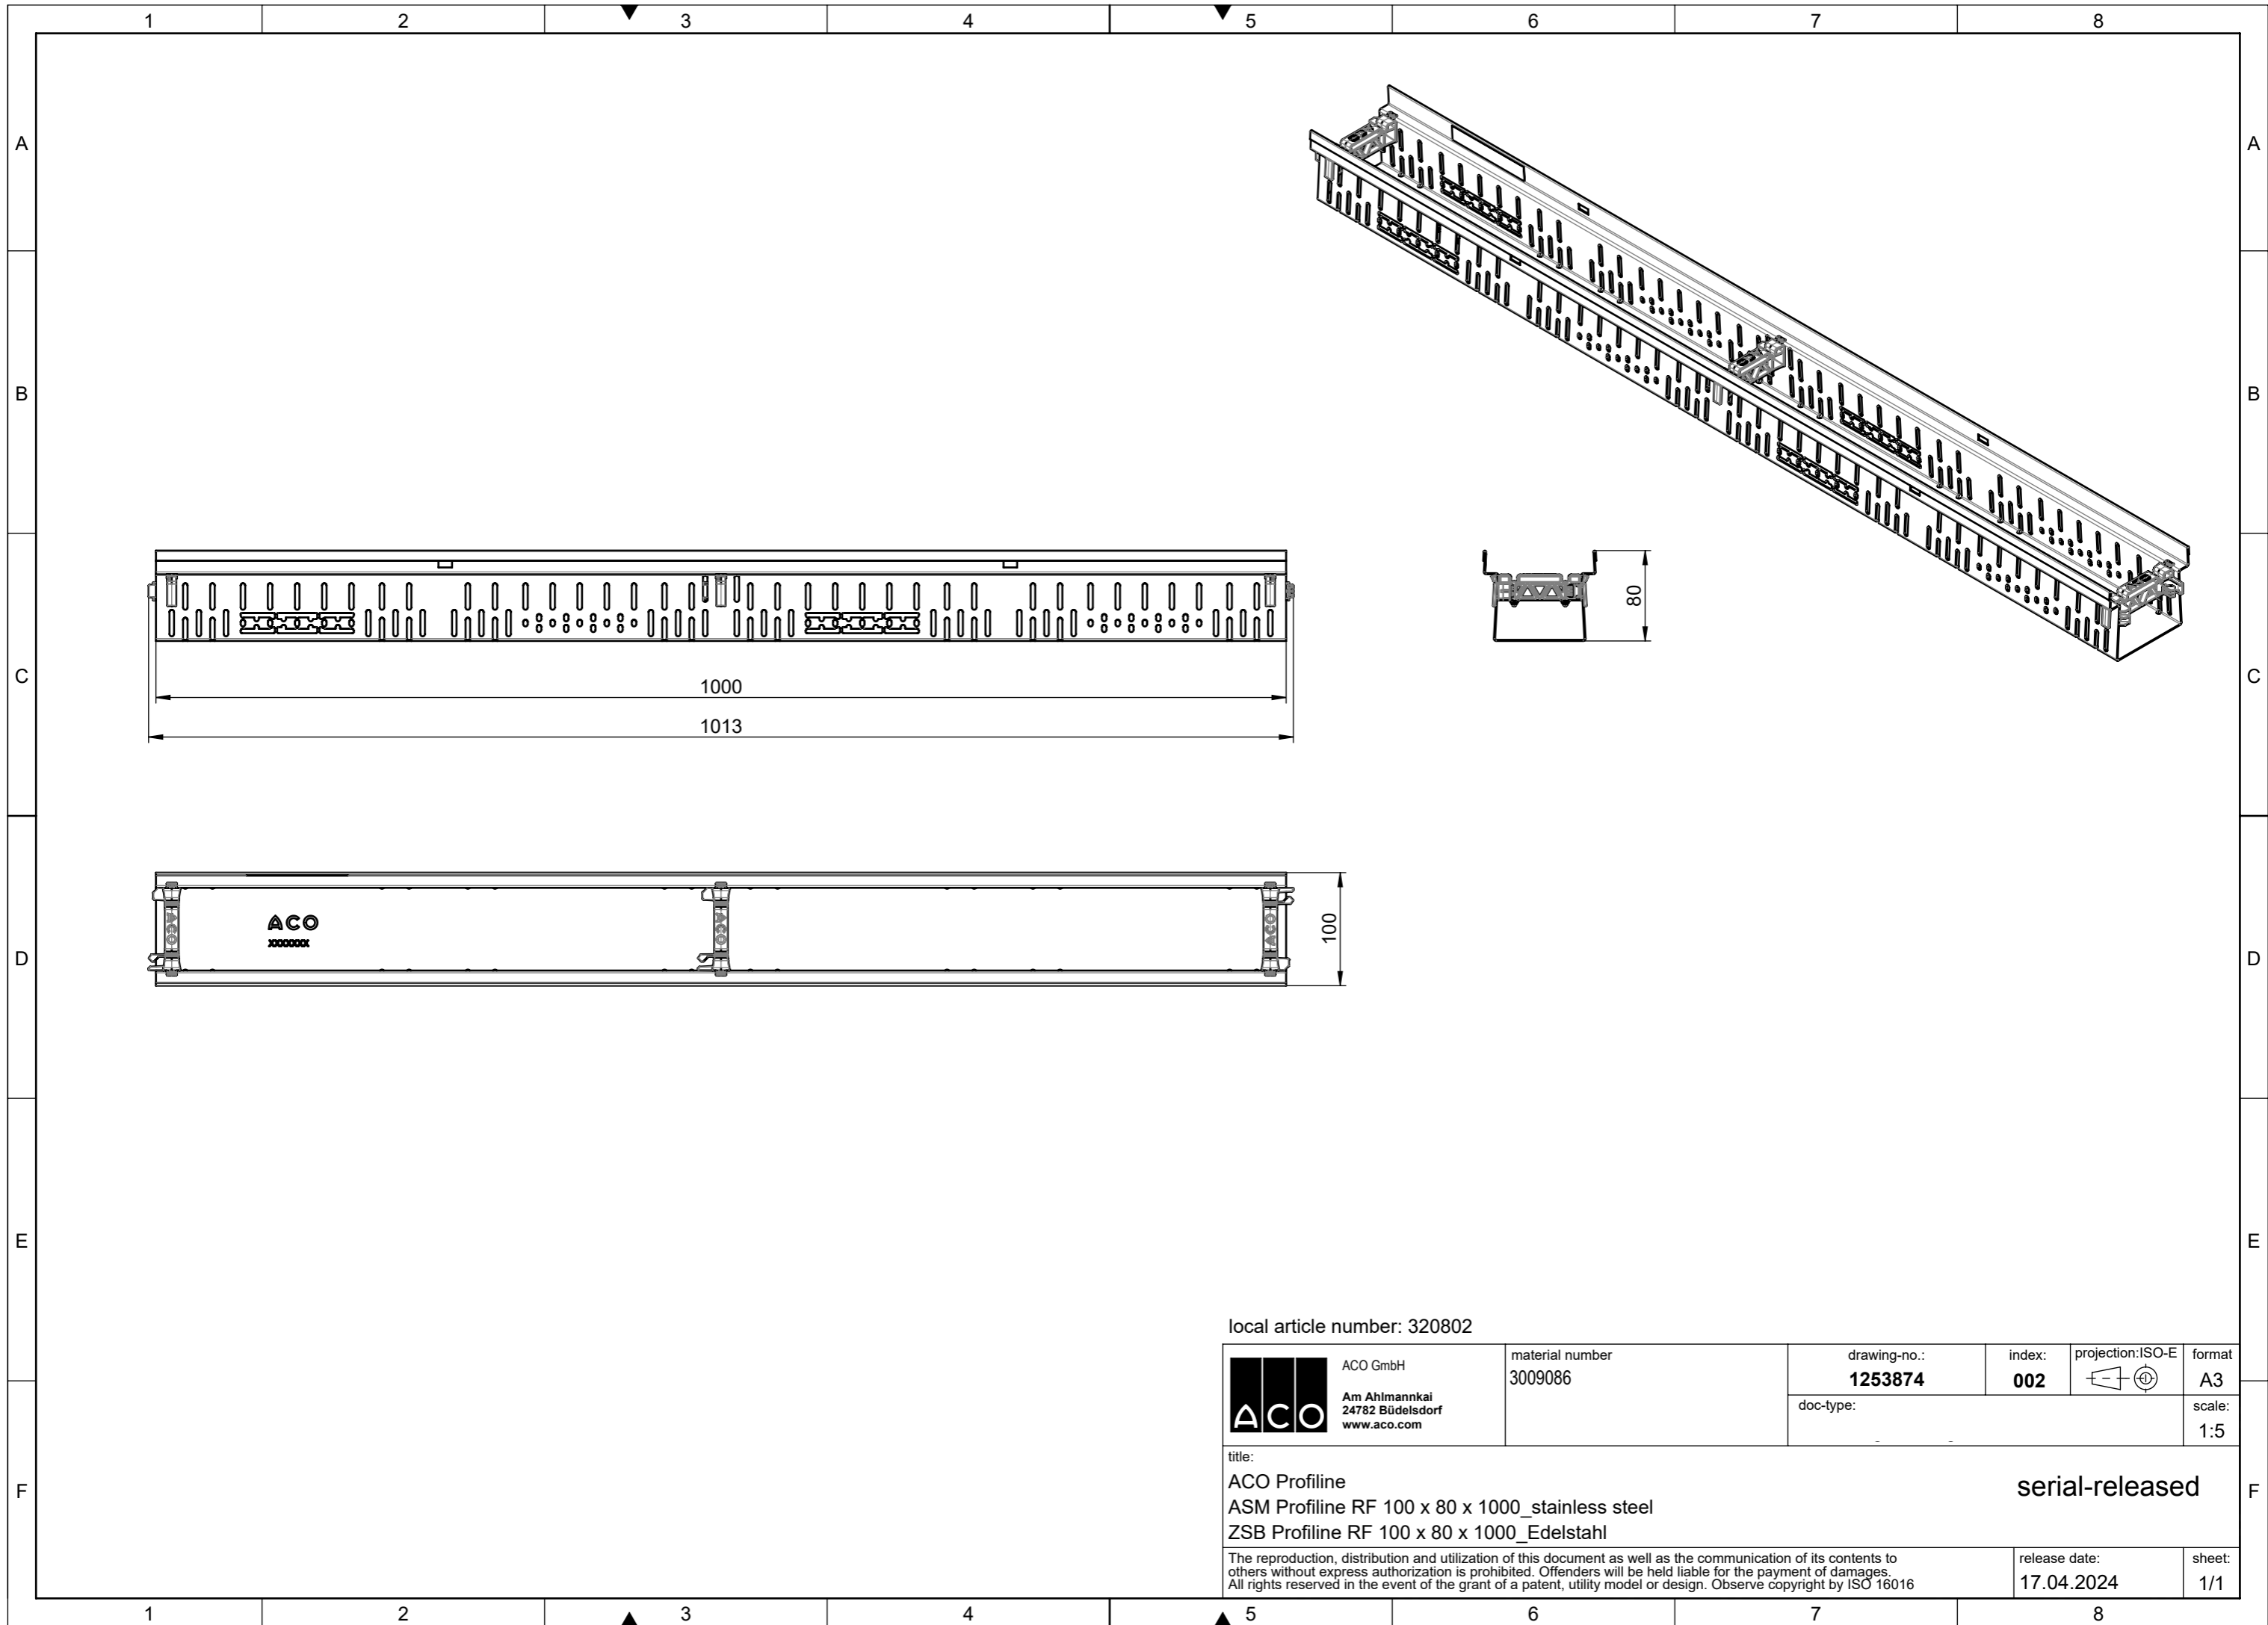

local article number: 320802

ACO GmbH Am Ahlmannkai 24782 Büdelsdorf www.aco.com	material number 3009086	drawing-no.: 1253874	index: 002	projection: ISO-E 	format A3	
		doc-type:			scale: 1:5	
title: ACO Profiline ASM Profiline RF 100 x 80 x 1000_stainless steel ZSB Profiline RF 100 x 80 x 1000_Edelstahl					serial-released	
The reproduction, distribution and utilization of this document as well as the communication of its contents to others without express authorization is prohibited. Offenders will be held liable for the payment of damages. All rights reserved in the event of the grant of a patent, utility model or design. Observe copyright by ISO 16016				release date: 17.04.2024	sheet: 1/1