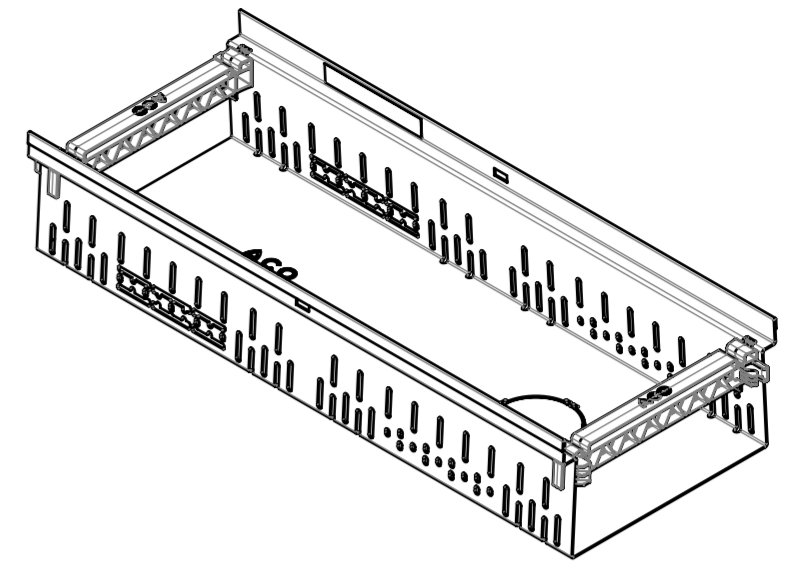

ACO GmbH Am Ahlmannkai 24782 Büdelsdorf www.aco.com	material number 3009071	drawing-no.: 1383083	index: 001	projection: ISO-E 	format A2
		doc-type:	scale: 1:2	serial-released	
title: ACO Profiline ASM Profiline RF 200 x 100 x 500_galvanized steel ZSB Profiline RF 200 x 100 x 500_Verzinkter Stahl		release date: 11.04.2024	sheet: 1/1		
The reproduction, distribution and utilization of this document as well as the communication of its contents to others without express authorization is prohibited. Offenders will be held liable for the payment of damages. All rights reserved in the event of the grant of a patent, utility model or design. Observe copyright by ISO 16016