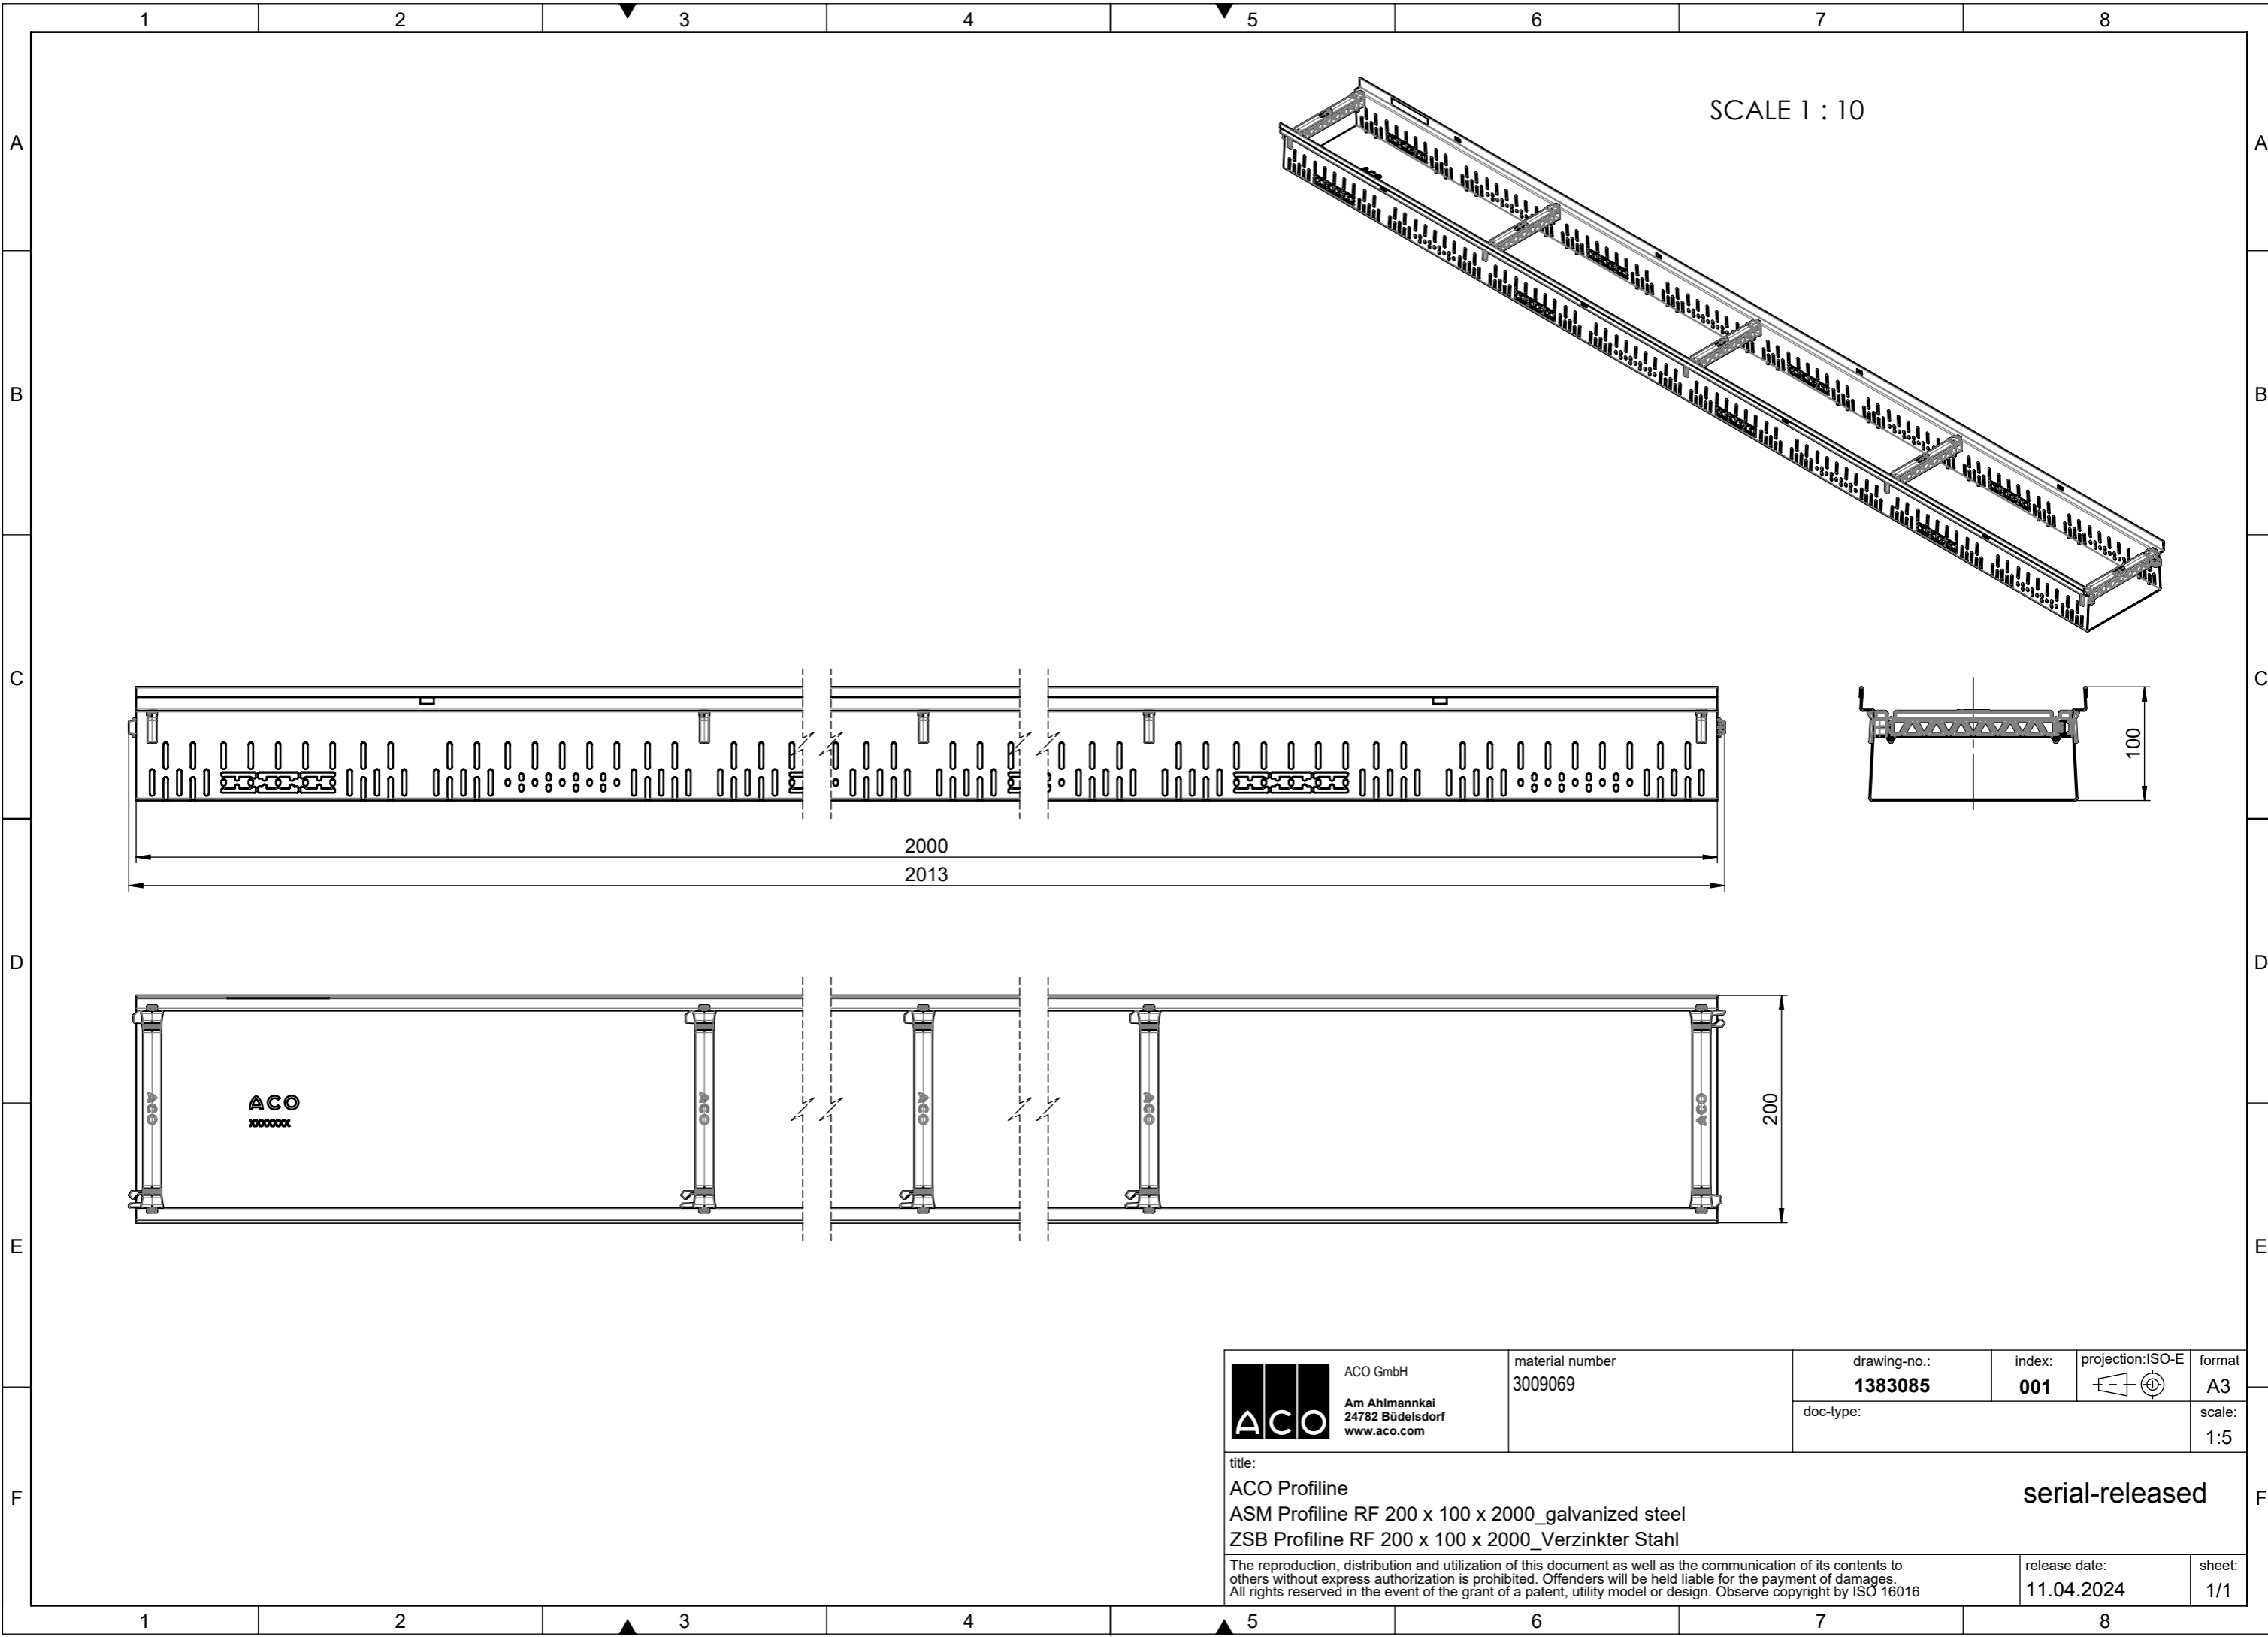

SCALE 1 : 10

100

2000
2013

200

ACO

ACO GmbH Am Ahlmannkai 24782 Büdelsdorf www.aco.com	material number 3009069	drawing-no.: 1383085	index: 001	projection:ISO-E 	format A3
	doc-type:				scale: 1:5
title: ACO Profiline ASM Profiline RF 200 x 100 x 2000_galvanized steel ZSB Profiline RF 200 x 100 x 2000_Verzinkter Stahl					serial-released
The reproduction, distribution and utilization of this document as well as the communication of its contents to others without express authorization is prohibited. Offenders will be held liable for the payment of damages. All rights reserved in the event of the grant of a patent, utility model or design. Observe copyright by ISO 16016				release date: 11.04.2024	sheet: 1/1