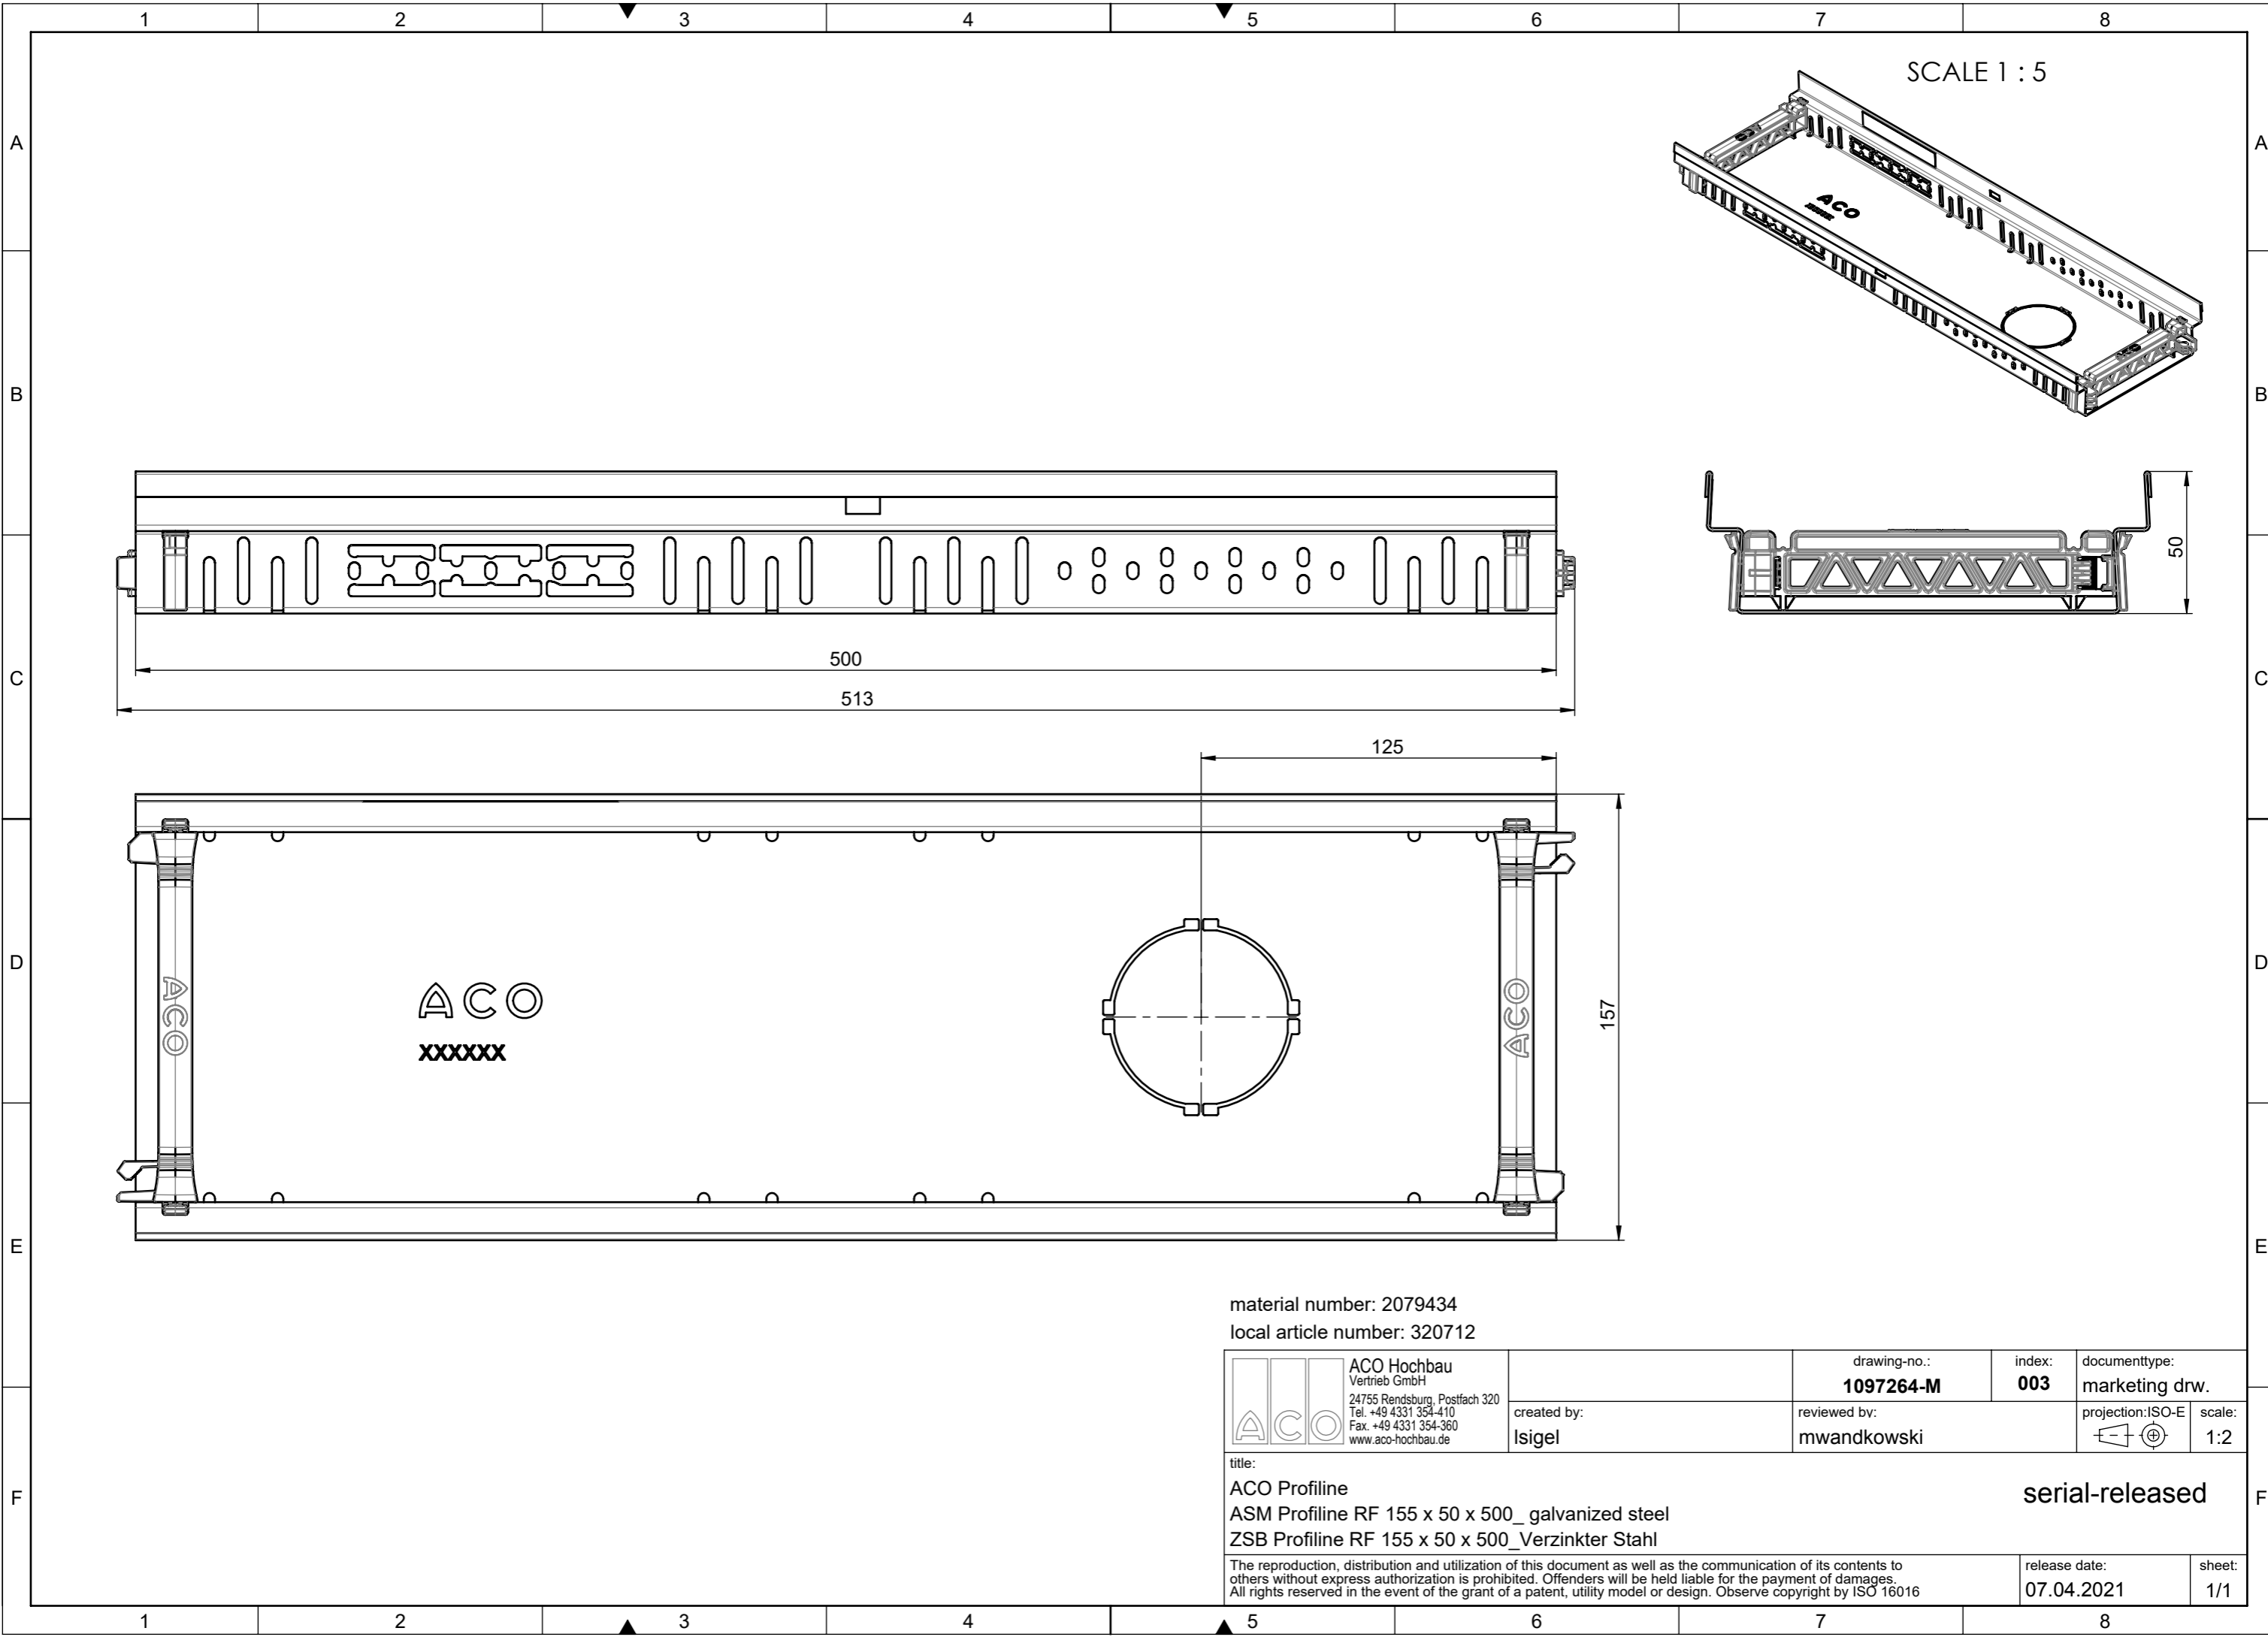

material number: 2079434
local article number: 320712

  ACO Hochbau Vertrieb GmbH 24755 Rendsburg, Postfach 320 Tel. +49 4331 354-410 Fax. +49 4331 354-360 www.aco-hochbau.de	drawing-no.: 1097264-M	index: 003	documenttype: marketing drw.	
	created by: Isigel	reviewed by: mwandkowski	projection:ISO-E 	scale: 1:2
title: ACO Profiline ASM Profiline RF 155 x 50 x 500 _galvanized steel ZSB Profiline RF 155 x 50 x 500 _Verzinkter Stahl			serial-released	
The reproduction, distribution and utilization of this document as well as the communication of its contents to others without express authorization is prohibited. Offenders will be held liable for the payment of damages. All rights reserved in the event of the grant of a patent, utility model or design. Observe copyright by ISO 16016			release date: 07.04.2021	
			sheet: 1/1	

S:\progr\2019-08\ACO-Vertrieb\Z1