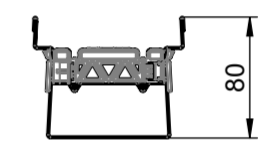

local article number: 320789

ACO GmbH Am Ahlmannkai 24782 Büdelsdorf www.aco.com	material number 3009019	drawing-no.: 1262404	index: 002	projection: ISO-E 	format A2
	doc-type:				scale: 1:5

title:
ACO Profiline
ASM Profiline RF 100 x 80 x 2000_galvanized steel
ZSB Profiline RF 100 x 80 x 2000_Verzinkter Stahl

serial-released

The reproduction, distribution and utilization of this document as well as the communication of its contents to others without express authorization is prohibited. Offenders will be held liable for the payment of damages. All rights reserved in the event of the grant of a patent, utility model or design. Observe copyright by ISO 16016

release date:
17.04.2024

sheet:
1/1