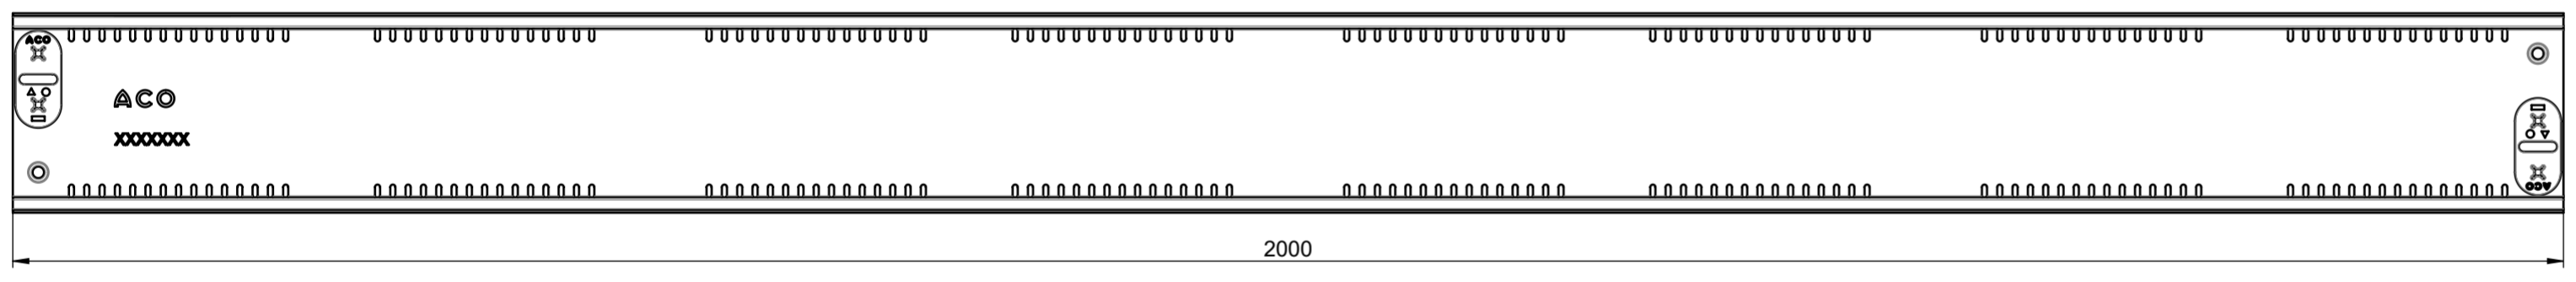

ACO GmbH Am Ahlmannkai 24782 Büdelsdorf www.aco.com	material number 3009081	drawing-no.: 1395618	index: 001	projection: ISO-E 	format A2
	doc-type:				scale: 1:5
title: ACO Profiline ASM channel fixed with plastic connector 155 x 30 x 2000, Stainless steel ZB Rinne fixe mit Kunststoffverbinder, 155 x 30 x 2000, Edelstahl					serial-released
The reproduction, distribution and utilization of this document as well as the communication of its contents to others without express authorization is prohibited. Offenders will be held liable for the payment of damages. All rights reserved in the event of the grant of a patent, utility model or design. Observe copyright by ISO 16016				release date: 11.04.2024	sheet: 1/1