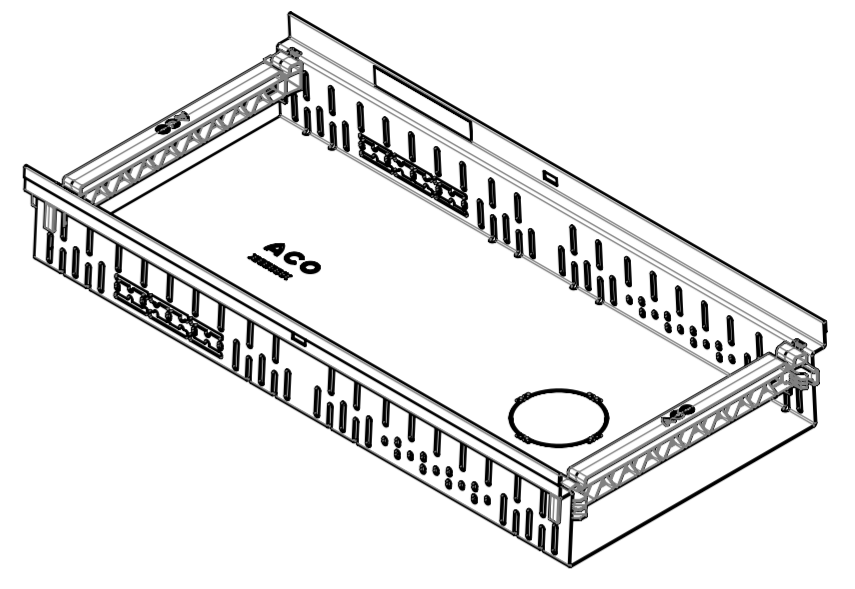

ACO GmbH Am Ahlmannkai 24782 Büdelsdorf www.aco.com	material number 3009047	drawing-no.: 1257016	index: 003	projection: ISO-E 	format A2
		doc-type:	scale: 1:2	serial-released	
title: ACO Profiline ASM Profiline RF 250 x 80 x 500_galvanized steel ZSB Profiline RF 250 x 80 x 500_Verzinkter Stahl		release date: 17.04.2024	sheet: 1/1		
The reproduction, distribution and utilization of this document as well as the communication of its contents to others without express authorization is prohibited. Offenders will be held liable for the payment of damages. All rights reserved in the event of the grant of a patent, utility model or design. Observe copyright by ISO 16016