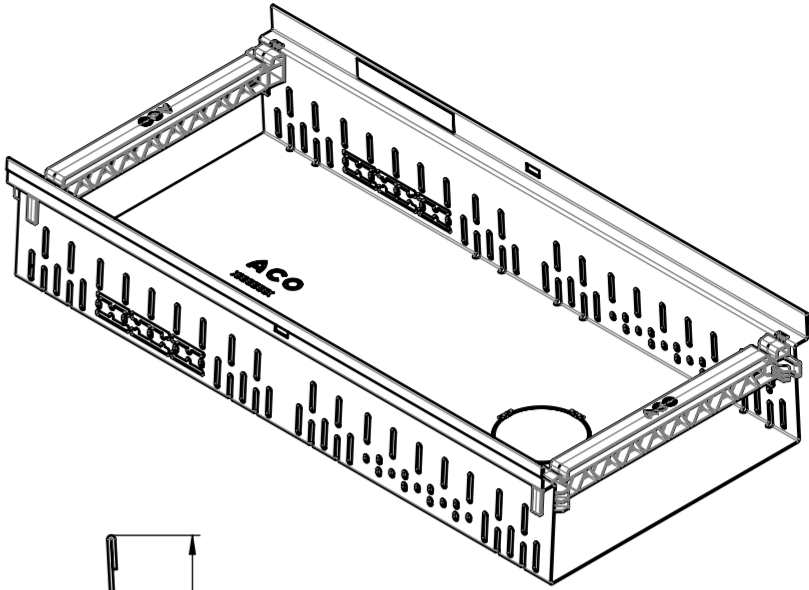

ACO GmbH Am Ahlmannkai 24782 Büdelsdorf www.aco.com	material number 3009131	drawing-no.: 1383088	index: 001	projection: ISO-E 	format A2
	doc-type:				scale: 1:2
title: ACO Profile ASM Profile RF 250 x 100 x 500_ stainless steel ZSB Profile RF 250 x 100 x 500_ Edelstahl					serial-released sheet: 1/1
The reproduction, distribution and utilization of this document as well as the communication of its contents to others without express authorization is prohibited. Offenders will be held liable for the payment of damages. All rights reserved in the event of the grant of a patent, utility model or design. Observe copyright by ISO 16016				release date: 11.04.2024