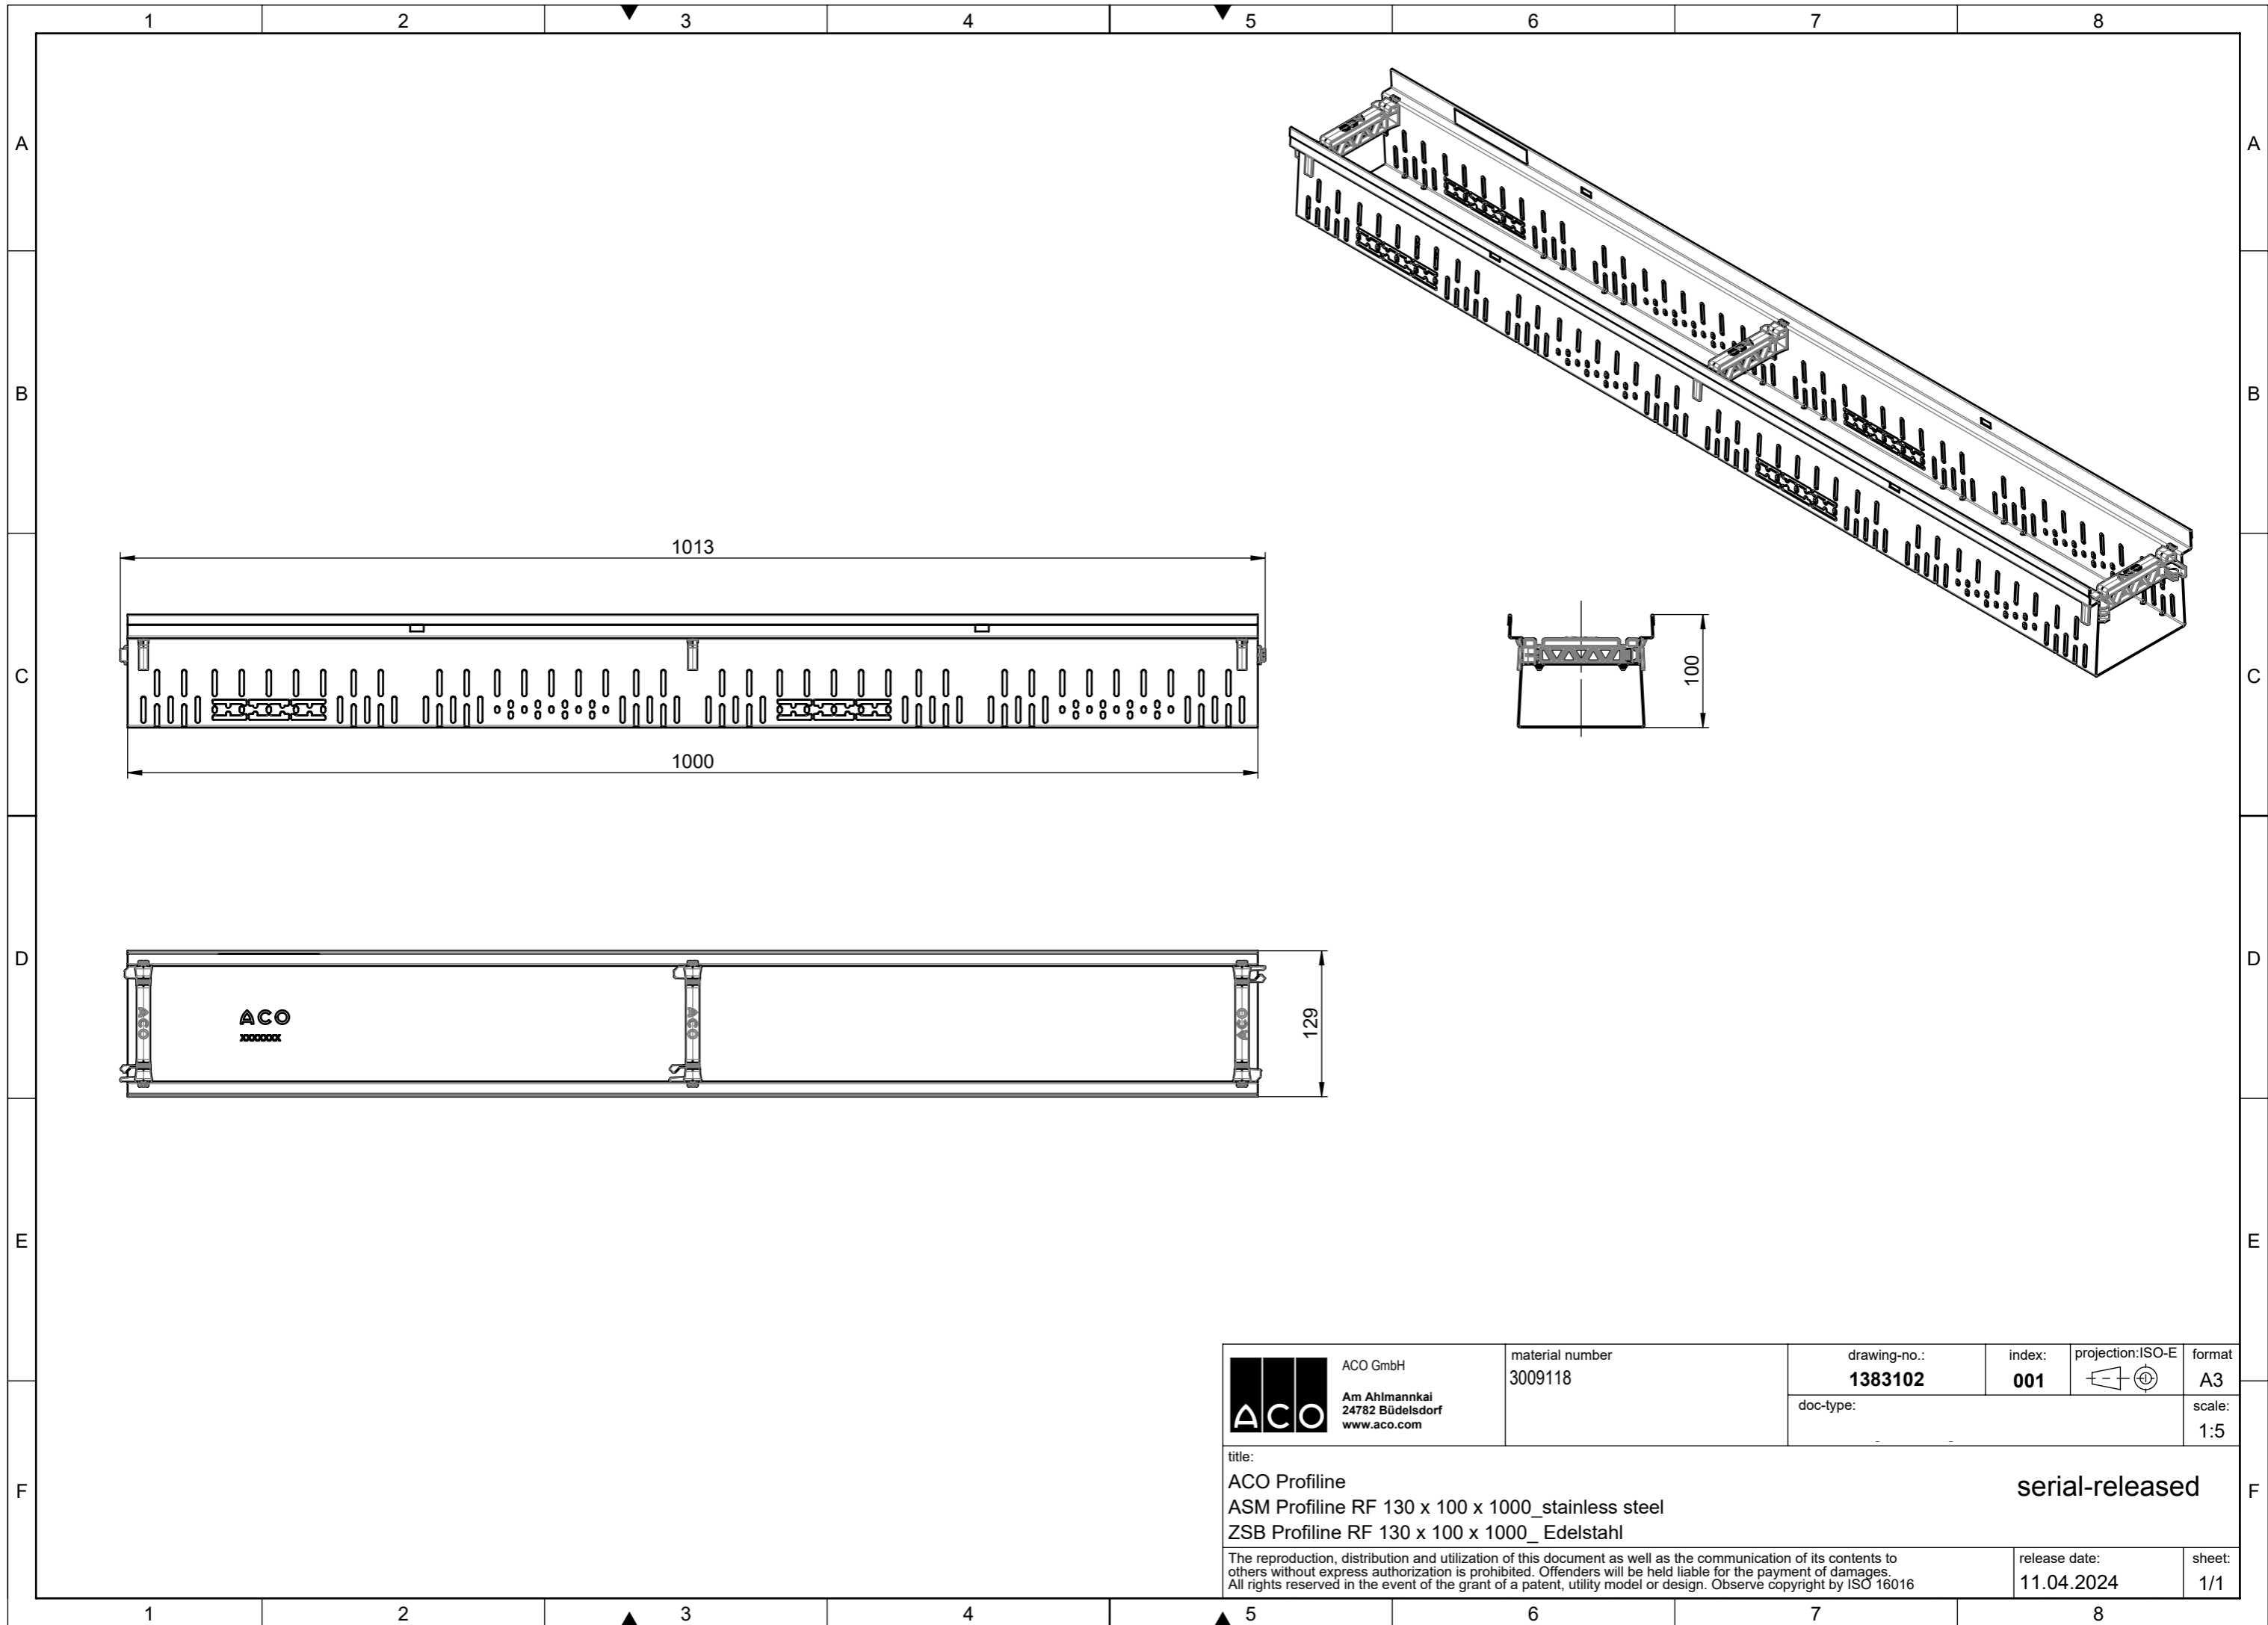

ACO GmbH Am Ahlmannkai 24782 Büdelsdorf www.aco.com	material number 3009118	drawing-no.: 1383102	index: 001	projection: ISO-E 	format A3
	doc-type:				scale: 1:5
title: ACO Proflin ASM Proflin RF 130 x 100 x 1000_stainless steel ZSB Proflin RF 130 x 100 x 1000_Edelstahl					serial-released
The reproduction, distribution and utilization of this document as well as the communication of its contents to others without express authorization is prohibited. Offenders will be held liable for the payment of damages. All rights reserved in the event of the grant of a patent, utility model or design. Observe copyright by ISO 16016				release date: 11.04.2024	sheet: 1/1