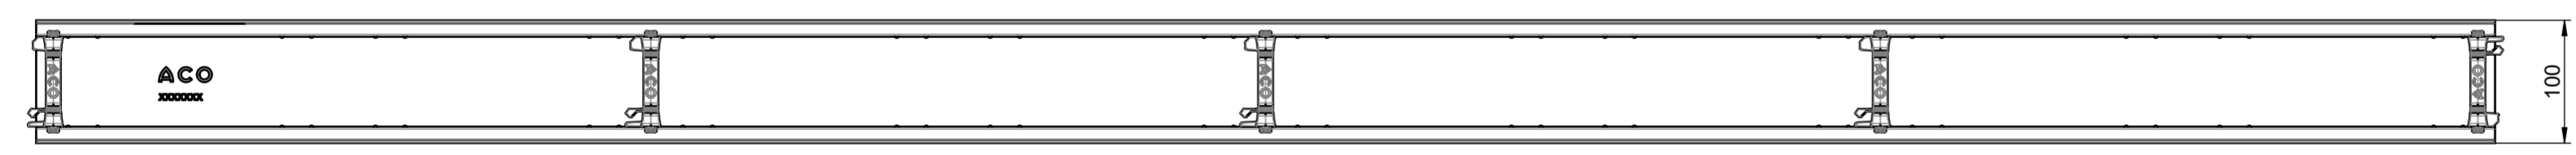

1 2 3 4 5 6 7 8 9 10 11 12

A
B
C
D
E
F
G
H

SCALE 1 : 10

local article number: 320801

material number
3009085

drawing-no.:
1261252
index: **002**
projection: ISO-E
format: **A2**
scale: **1:5**

title:
ACO Profiline
ASM Profiline RF 100 x 80 x 2000_ stainless steel
ZSB Profiline RF 100 x 80 x 2000_ Edelstahl

serial-released

The reproduction, distribution and utilization of this document as well as the communication of its contents to others without express authorization is prohibited. Offenders will be held liable for the payment of damages. All rights reserved in the event of the grant of a patent, utility model or design. Observe copyright by ISO 16016

release date:
17.04.2024
sheet:
1/1

1 2 3 4 5 6 7 8 9 10 11 12