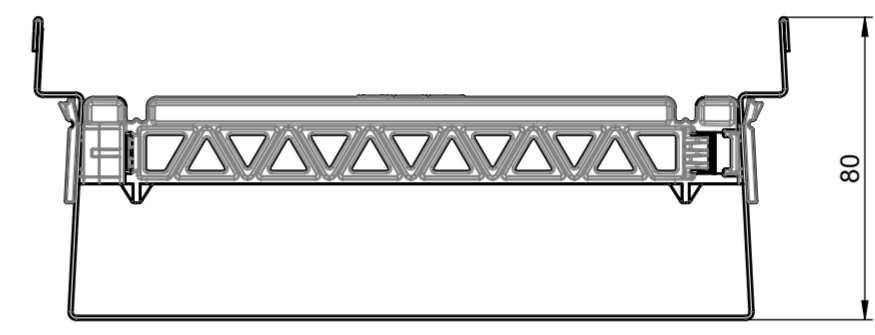

1 2 3 4 5 6 7 8 9 10 11 12

A
B
C
D
E
F
G
H

SCALE 1 : 5

local article number: 320818

ACO GmbH Am Ahlmannkai 24782 Büdelsdorf www.aco.com	material number 3009043	drawing-no.: 1255793	index: 002	projection: ISO-E 	format A2	
		doc-type:			scale: 1:2	

title:
ACO Profiline
ASM Profiline RF 200 x 80 x 500_galvanized steel
ZSB Profiline RF 200 x 80 x 500_Verzinkter Stahl

serial-released

The reproduction, distribution and utilization of this document as well as the communication of its contents to others without express authorization is prohibited. Offenders will be held liable for the payment of damages. All rights reserved in the event of the grant of a patent, utility model or design. Observe copyright by ISO 16016

release date:
17.04.2024

sheet:
1/1

1 2 3 4 5 6 7 8 9 10 11 12