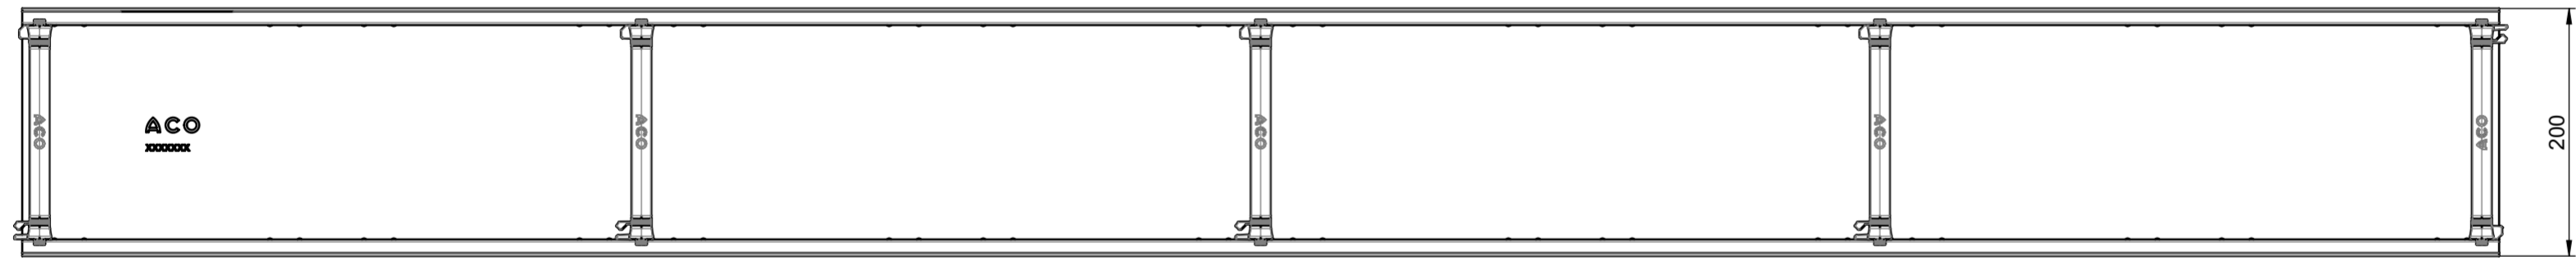

1 2 3 4 5 6 7 8 9 10 11 12

A
B
C
D
E
F
G
H

local article number: 320824

ACO GmbH Am Ahlmannkai 24782 Büdelsdorf www.aco.com	material number 3009097	drawing-no.: 1262463	index: 003	projection: ISO-E 	format A2
	doc-type:				scale: 1:5

title:
ACO Profiline
ASM Profiline RF 200 x 80 x 2000_ stainless steel
ZSB Profiline RF 200 x 80 x 2000_ Edelstahl

serial-released

1 2 3 4 5 6 7 8 9 10 11 12