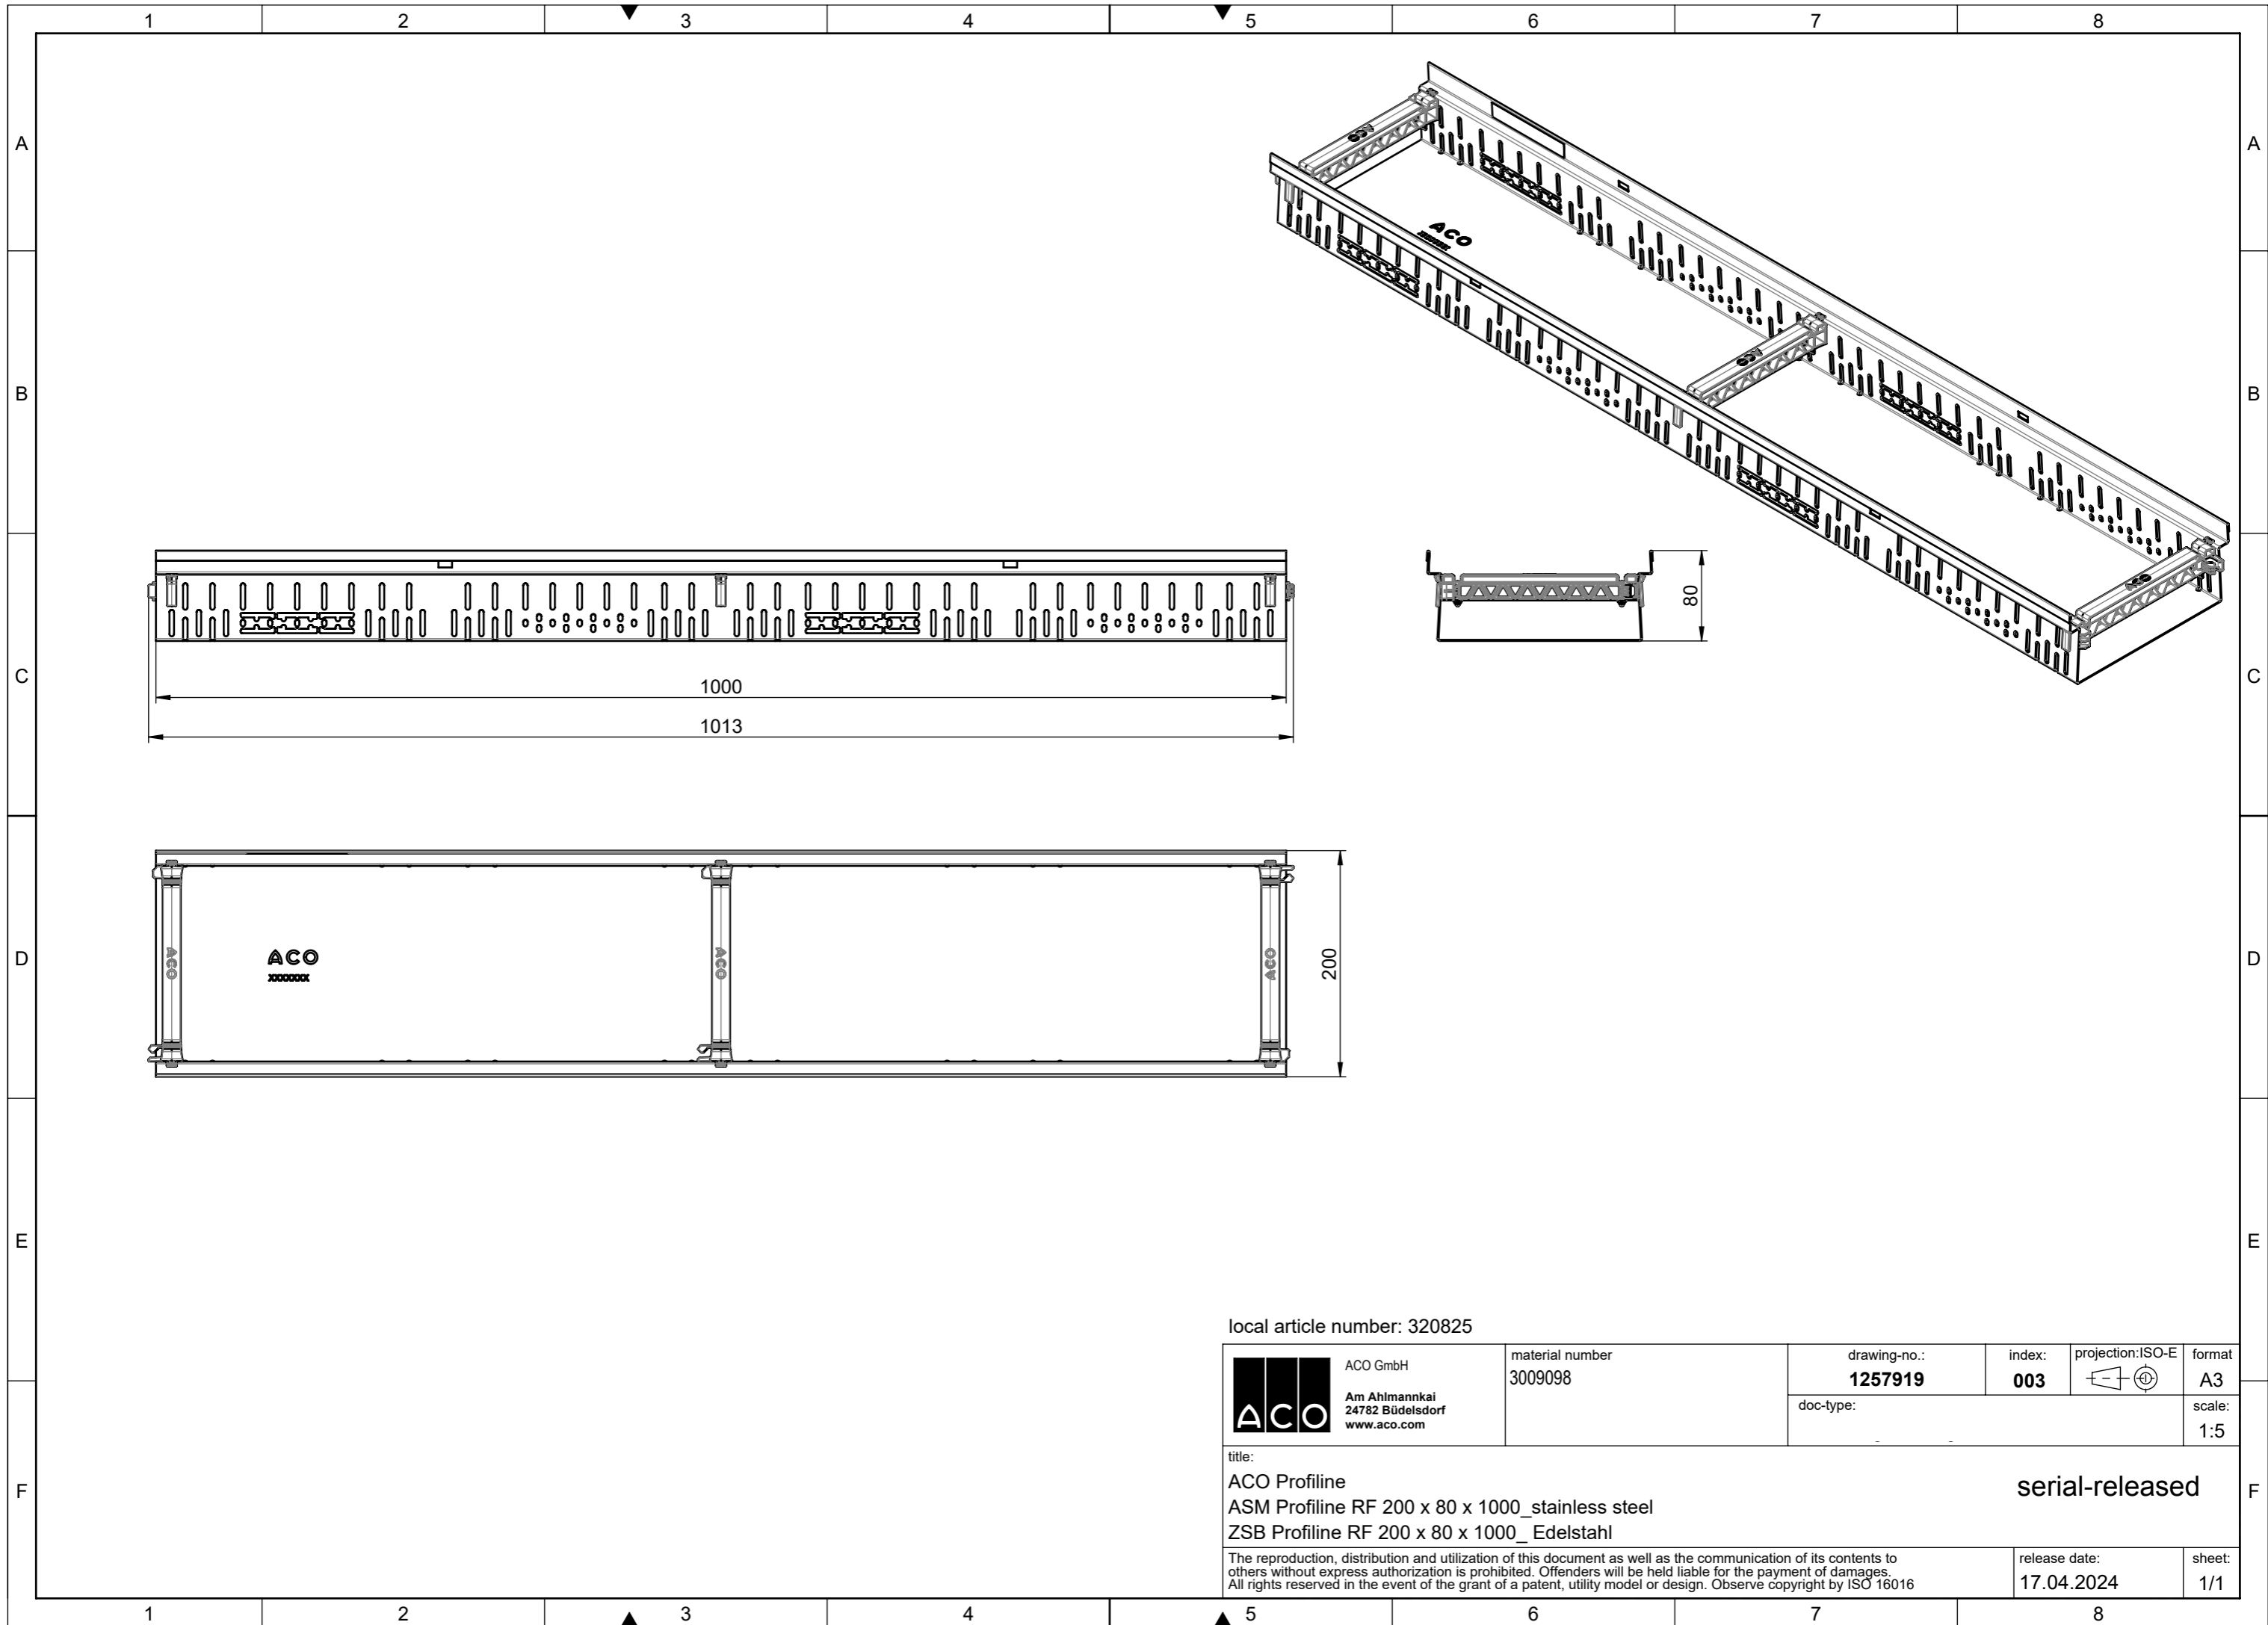

local article number: 320825

ACO GmbH Am Ahlmannkai 24782 Büdelsdorf www.aco.com	material number 3009098	drawing-no.: 1257919	index: 003	projection: ISO-E 	format A3
	doc-type:				scale: 1:5
title: ACO Profiline ASM Profiline RF 200 x 80 x 1000_ stainless steel ZSB Profiline RF 200 x 80 x 1000_ Edelstahl					serial-released
The reproduction, distribution and utilization of this document as well as the communication of its contents to others without express authorization is prohibited. Offenders will be held liable for the payment of damages. All rights reserved in the event of the grant of a patent, utility model or design. Observe copyright by ISO 16016				release date: 17.04.2024	sheet: 1/1