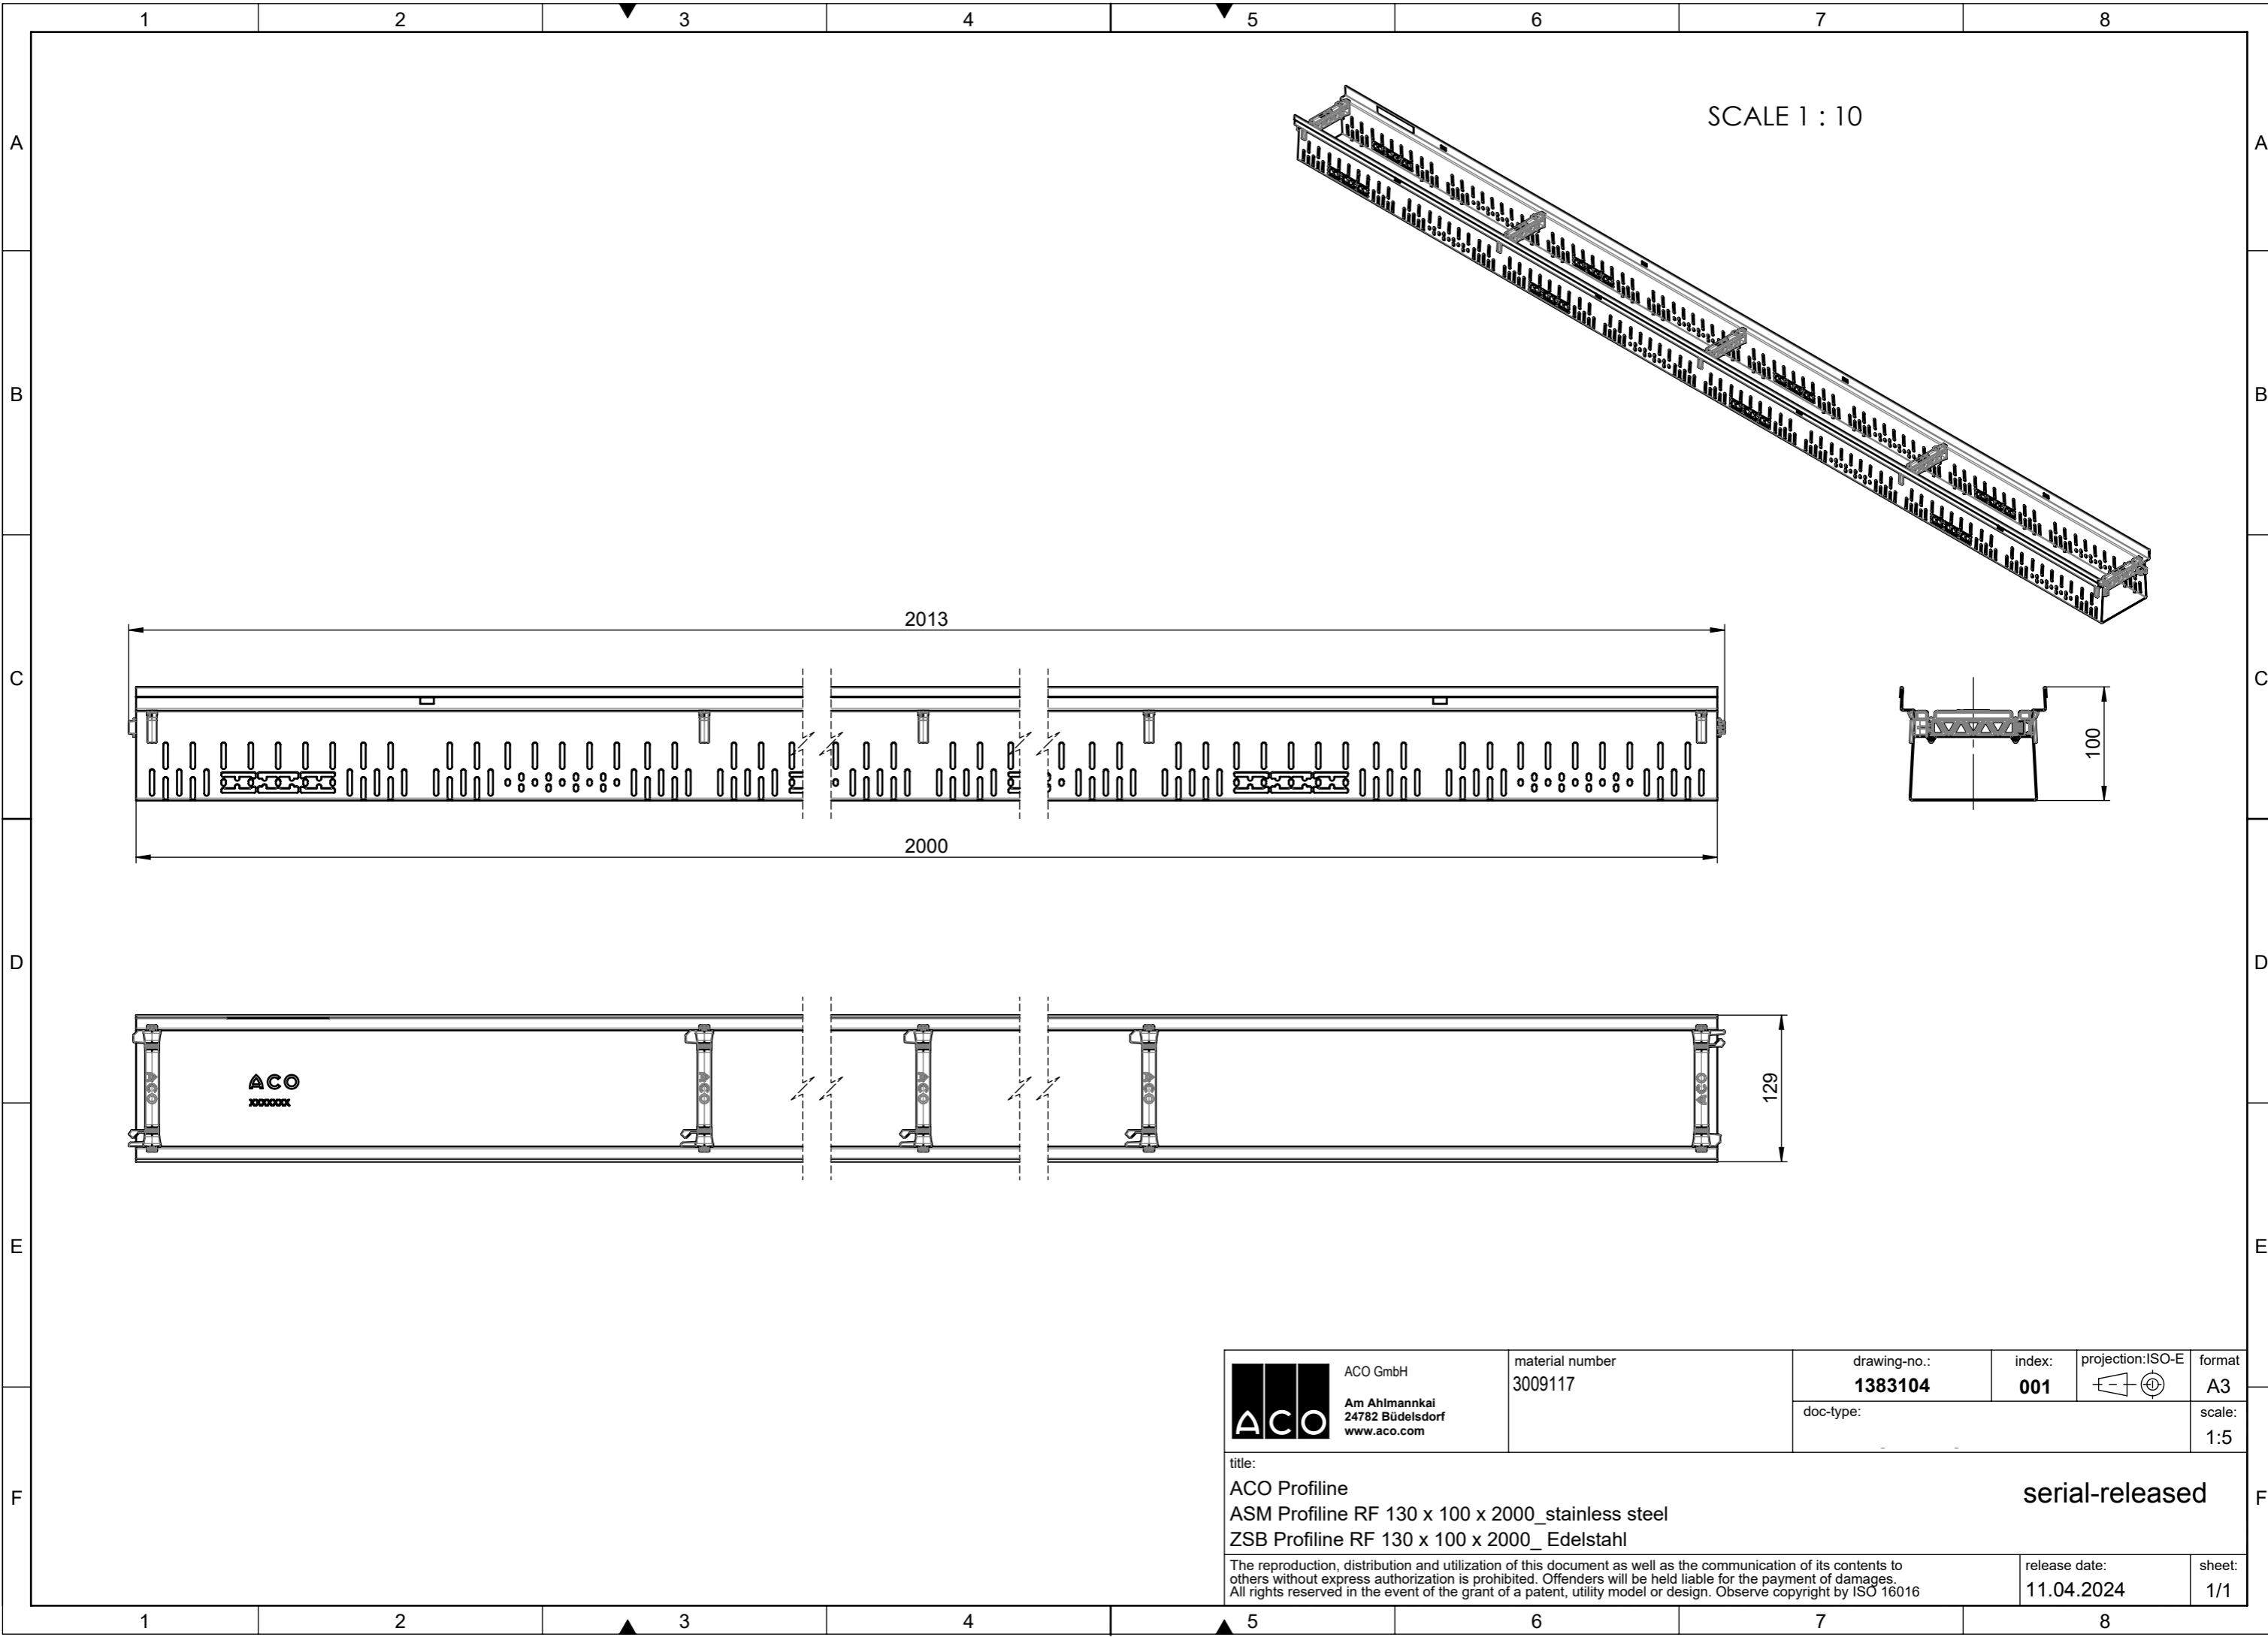

SCALE 1 : 10

2013

2000

100

129

ACO
XXXXXXXX

ACO GmbH Am Ahlmannkai 24782 Büdelsdorf www.aco.com	material number 3009117	drawing-no.: 1383104	index: 001	projection: ISO-E 	format A3
	doc-type:				scale: 1:5
title: ACO Profiline ASM Profiline RF 130 x 100 x 2000_stainless steel ZSB Profiline RF 130 x 100 x 2000_Edelstahl					serial-released
The reproduction, distribution and utilization of this document as well as the communication of its contents to others without express authorization is prohibited. Offenders will be held liable for the payment of damages. All rights reserved in the event of the grant of a patent, utility model or design. Observe copyright by ISO 16016				release date: 11.04.2024	sheet: 1/1