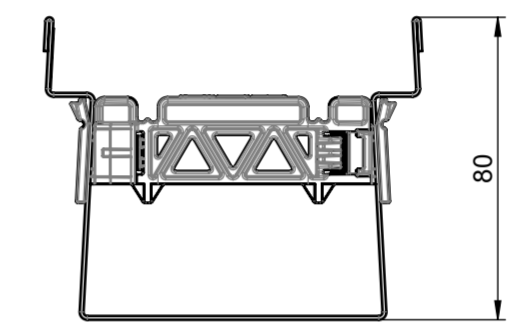

SCALE 1 : 5

local article number: 320803

ACO GmbH Am Ahlmannkai 24782 Büdelsdorf www.aco.com	material number 3009087	drawing-no.: 1254642	index: 002	projection: ISO-E 	format A2	
		doc-type:			scale: 1:2	

title:
ACO Profiline
ASM Profiline RF 100 x 80 x 500_stainless steel
ZSB Profiline RF 100 x 80 x 500_Edelstahl

serial-released

The reproduction, distribution and utilization of this document as well as the communication of its contents to others without express authorization is prohibited. Offenders will be held liable for the payment of damages. All rights reserved in the event of the grant of a patent, utility model or design. Observe copyright by ISO 16016

release date: 17.04.2024   sheet: 1/1