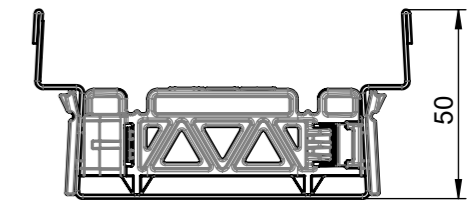

SCALE 1 : 5

material number: 2079426
local article number: 320704

  ACO Hochbau Vertrieb GmbH 24755 Rendsburg, Postfach 320 Tel. +49 4331 354-410 Fax. +49 4331 354-360 www.aco-hochbau.de	created by: Isigel	drawing-no.: 1096742-M	index: 003	documenttype: marketing drw.
	reviewed by: mwandkowski	projection: ISO-E 	scale: 1:2	
title: ACO Profiline ASM Profiline RF 100 x 50 x 500 _galvanized steel ZSB Profiline RF 100 x 50 x 500 _Verzinkter Stahl				serial-released
The reproduction, distribution and utilization of this document as well as the communication of its contents to others without express authorization is prohibited. Offenders will be held liable for the payment of damages. All rights reserved in the event of the grant of a patent, utility model or design. Observe copyright by ISO 16016			release date: 07.04.2021	sheet: 1/1