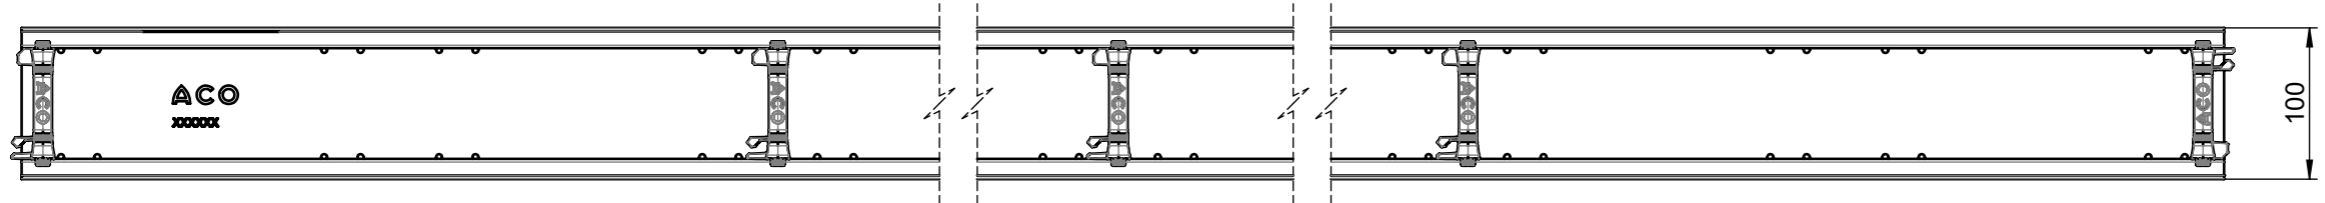

material number: 3000046
local article number: 320702

ACO Hochbau Vertrieb GmbH 24755 Rendsburg, Postfach 320 Tel. +49 4331 354-410 Fax. +49 4331 354-360 www.aco-hochbau.de	drawing-no.: 1097247-M	index: 003	documenttype: marketing drw.	
	created by: Isigel	reviewed by: mwandkowski	projection:ISO-E 	scale: 1:5
title: ACO Profiline ASM Profiline RF 100 x 50 x 2000_ galvanized steel ZSB Profiline RF 100 x 50 x 2000_ Verzinkter Stahl			serial-released	
The reproduction, distribution and utilization of this document as well as the communication of its contents to others without express authorization is prohibited. Offenders will be held liable for the payment of damages. All rights reserved in the event of the grant of a patent, utility model or design. Observe copyright by ISO 16016		release date: 07.04.2021	sheet: 1/1