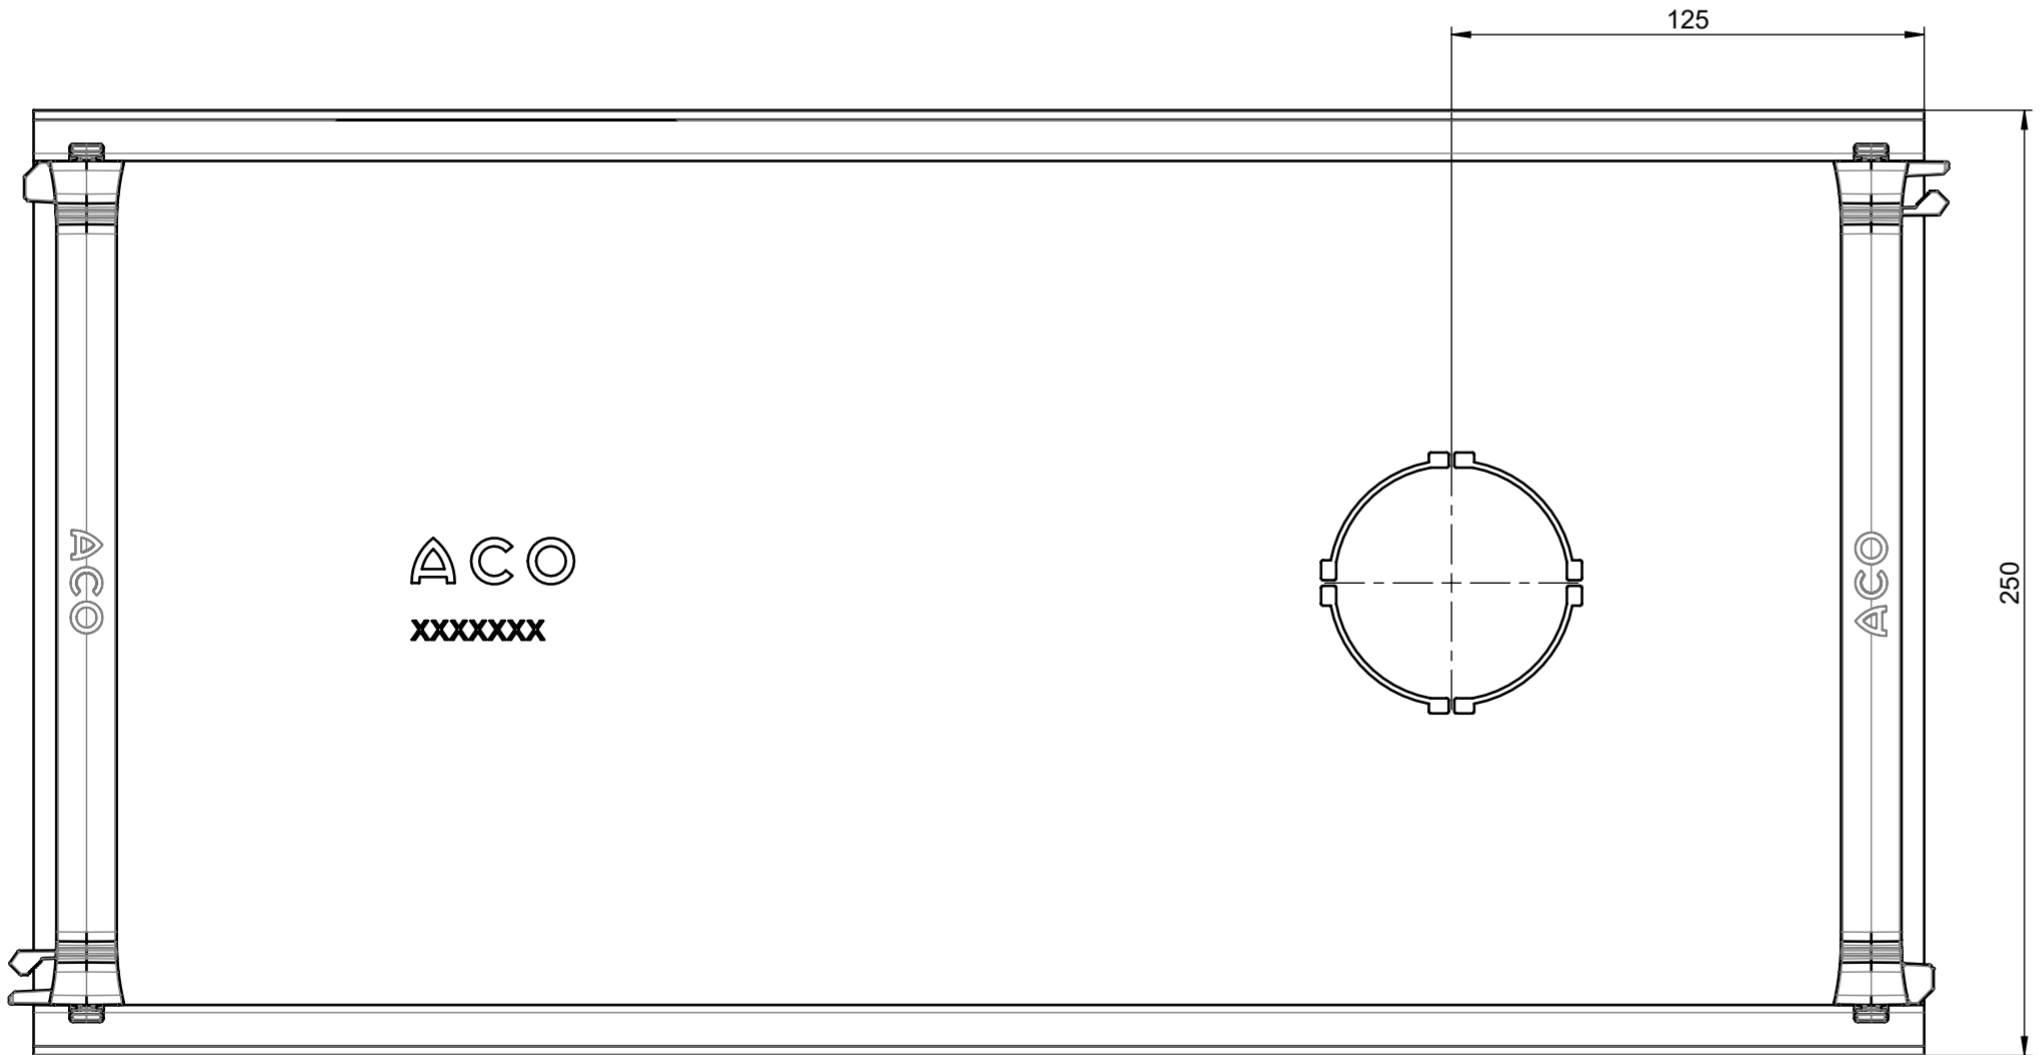

ACO GmbH Am Ahlmannkai 24782 Büdelsdorf www.aco.com	material number 3009131	drawing-no.: 1383088	index: 001	projection: ISO-E 	format A2
	doc-type:				scale: 1:2
title: ACO Profile ASM Profile RF 250 x 100 x 500_ stainless steel ZSB Profile RF 250 x 100 x 500_ Edelstahl					serial-released sheet: 1/1
The reproduction, distribution and utilization of this document as well as the communication of its contents to others without express authorization is prohibited. Offenders will be held liable for the payment of damages. All rights reserved in the event of the grant of a patent, utility model or design. Observe copyright by ISO 16016				release date: 11.04.2024