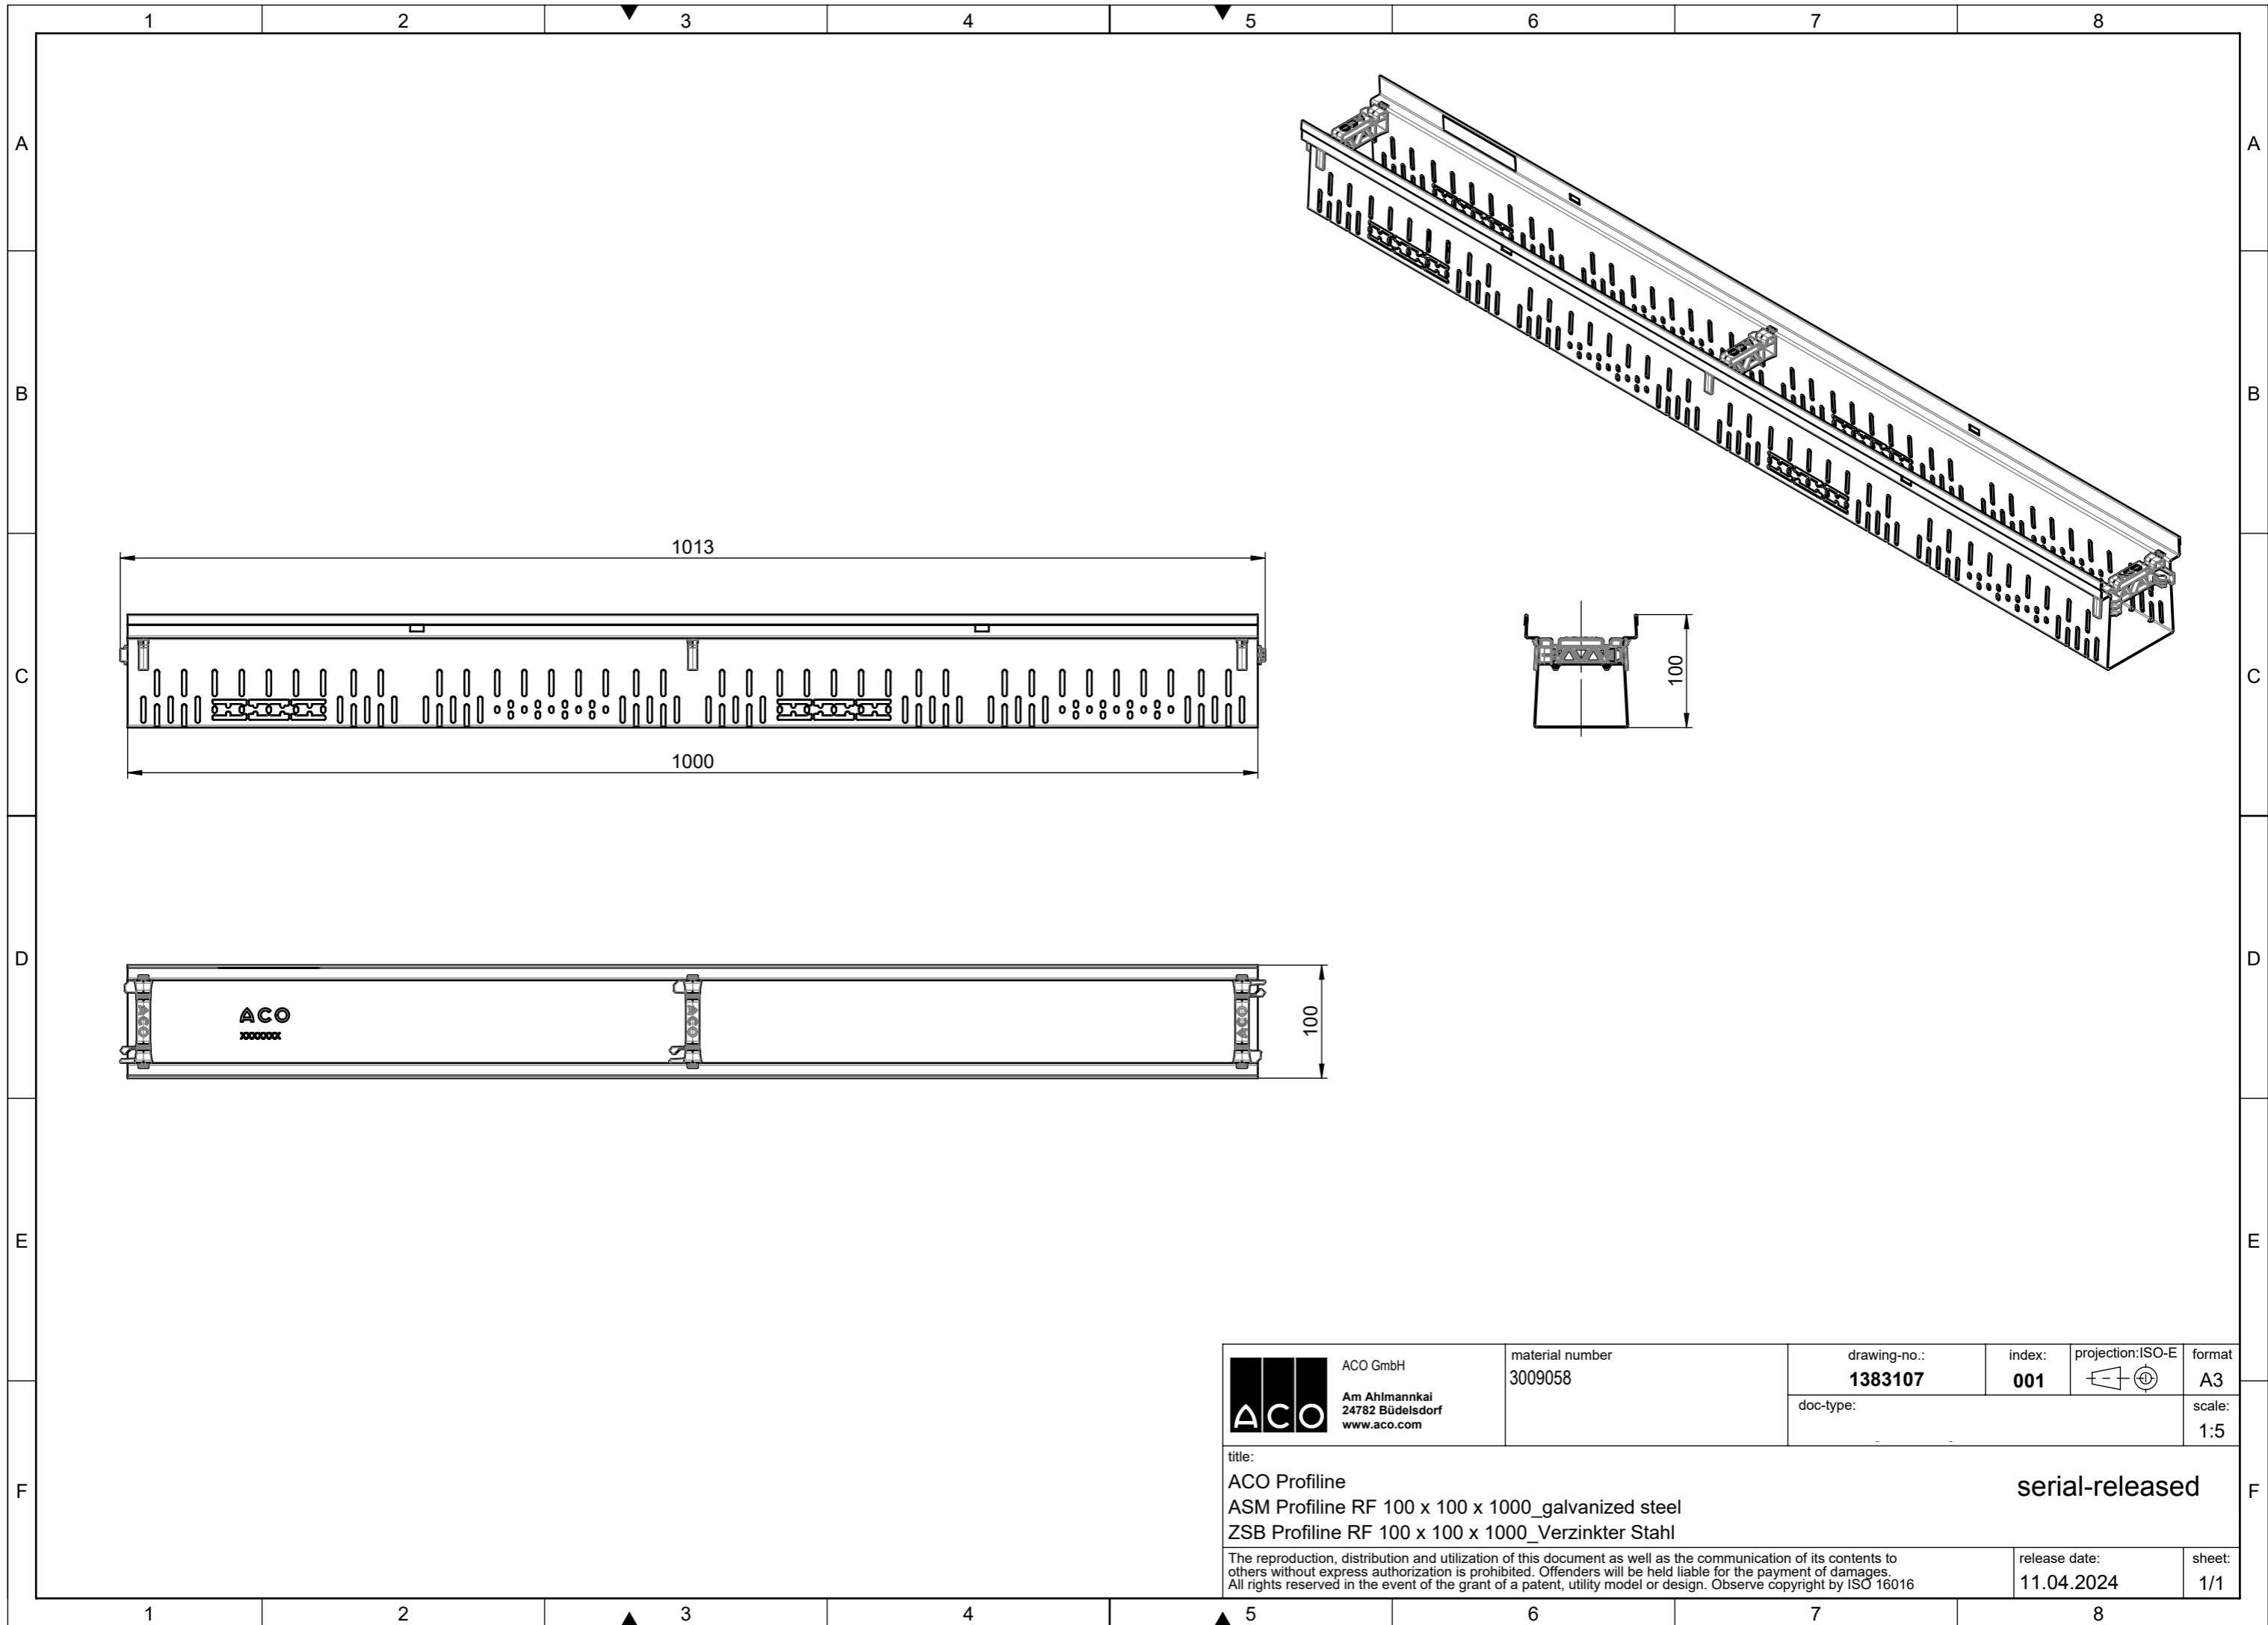

ACO GmbH Am Ahlmannkai 24782 Büdelsdorf www.aco.com	material number 3009058	drawing-no.: 1383107	index: 001	projection: ISO-E 	format A3
	doc-type:				scale: 1:5
title: ACO Proflin ASM Proflin RF 100 x 100 x 1000_galvanized steel ZSB Proflin RF 100 x 100 x 1000_Verzinkter Stahl					serial-released
The reproduction, distribution and utilization of this document as well as the communication of its contents to others without express authorization is prohibited. Offenders will be held liable for the payment of damages. All rights reserved in the event of the grant of a patent, utility model or design. Observe copyright by ISO 16016				release date: 11.04.2024	sheet: 1/1