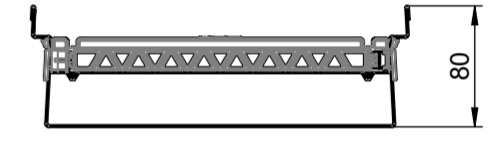

ACO GmbH Am Ahlmannkai 24782 Büdelsdorf www.aco.com	material number 3009045	drawing-no.: 1261752	index: 003	projection: ISO-E 	format A2
	doc-type:				scale: 1:5

title:
ACO Profile
ASM Profile RF 250 x 80 x 2000_galvanized steel
ZSB Profile RF 250 x 80 x 2000_Verzinkter Stahl

serial-released

release date:
17.04.2024

sheet:
1/1