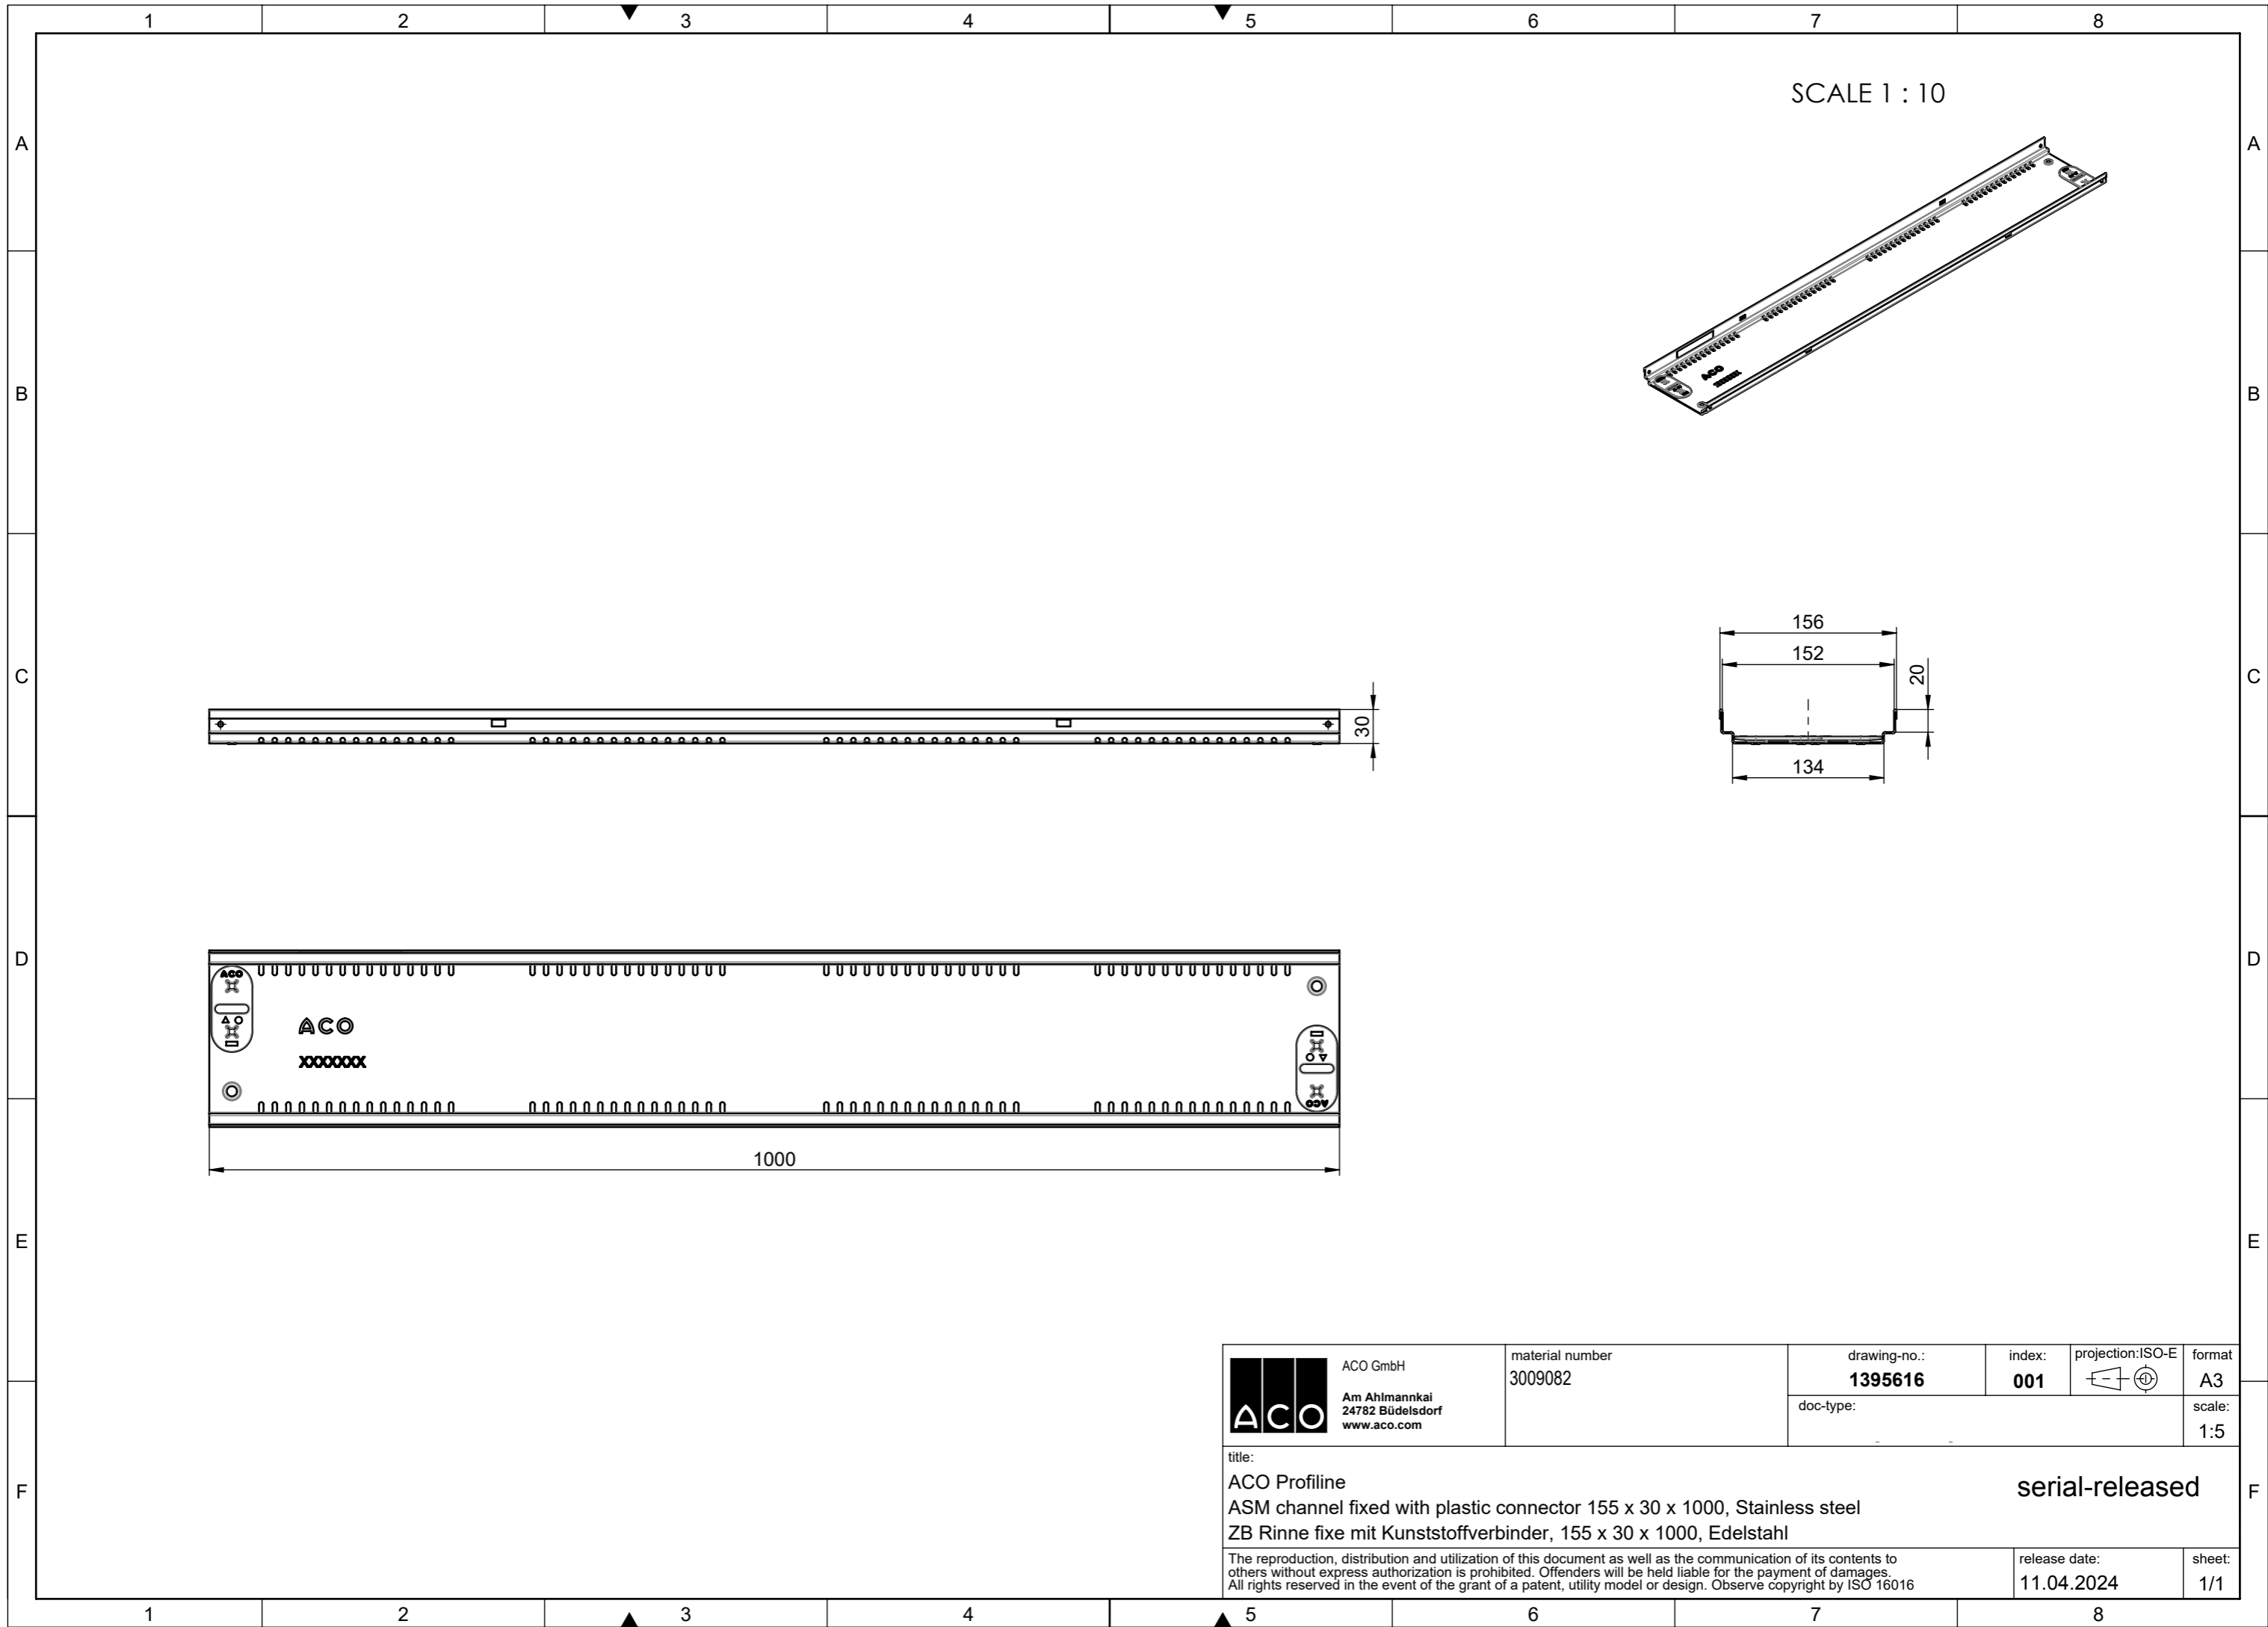

ACO GmbH Am Ahlmannkai 24782 Büdelsdorf www.aco.com	material number 3009082	drawing-no.: 1395616	index: 001	projection: ISO-E 	format A3
	doc-type:				scale: 1:5
title: ACO Profiline ASM channel fixed with plastic connector 155 x 30 x 1000, Stainless steel ZB Rinne fixe mit Kunststoffverbinder, 155 x 30 x 1000, Edelstahl					serial-released
The reproduction, distribution and utilization of this document as well as the communication of its contents to others without express authorization is prohibited. Offenders will be held liable for the payment of damages. All rights reserved in the event of the grant of a patent, utility model or design. Observe copyright by ISO 16016				release date: 11.04.2024	sheet: 1/1

DWG 1395616