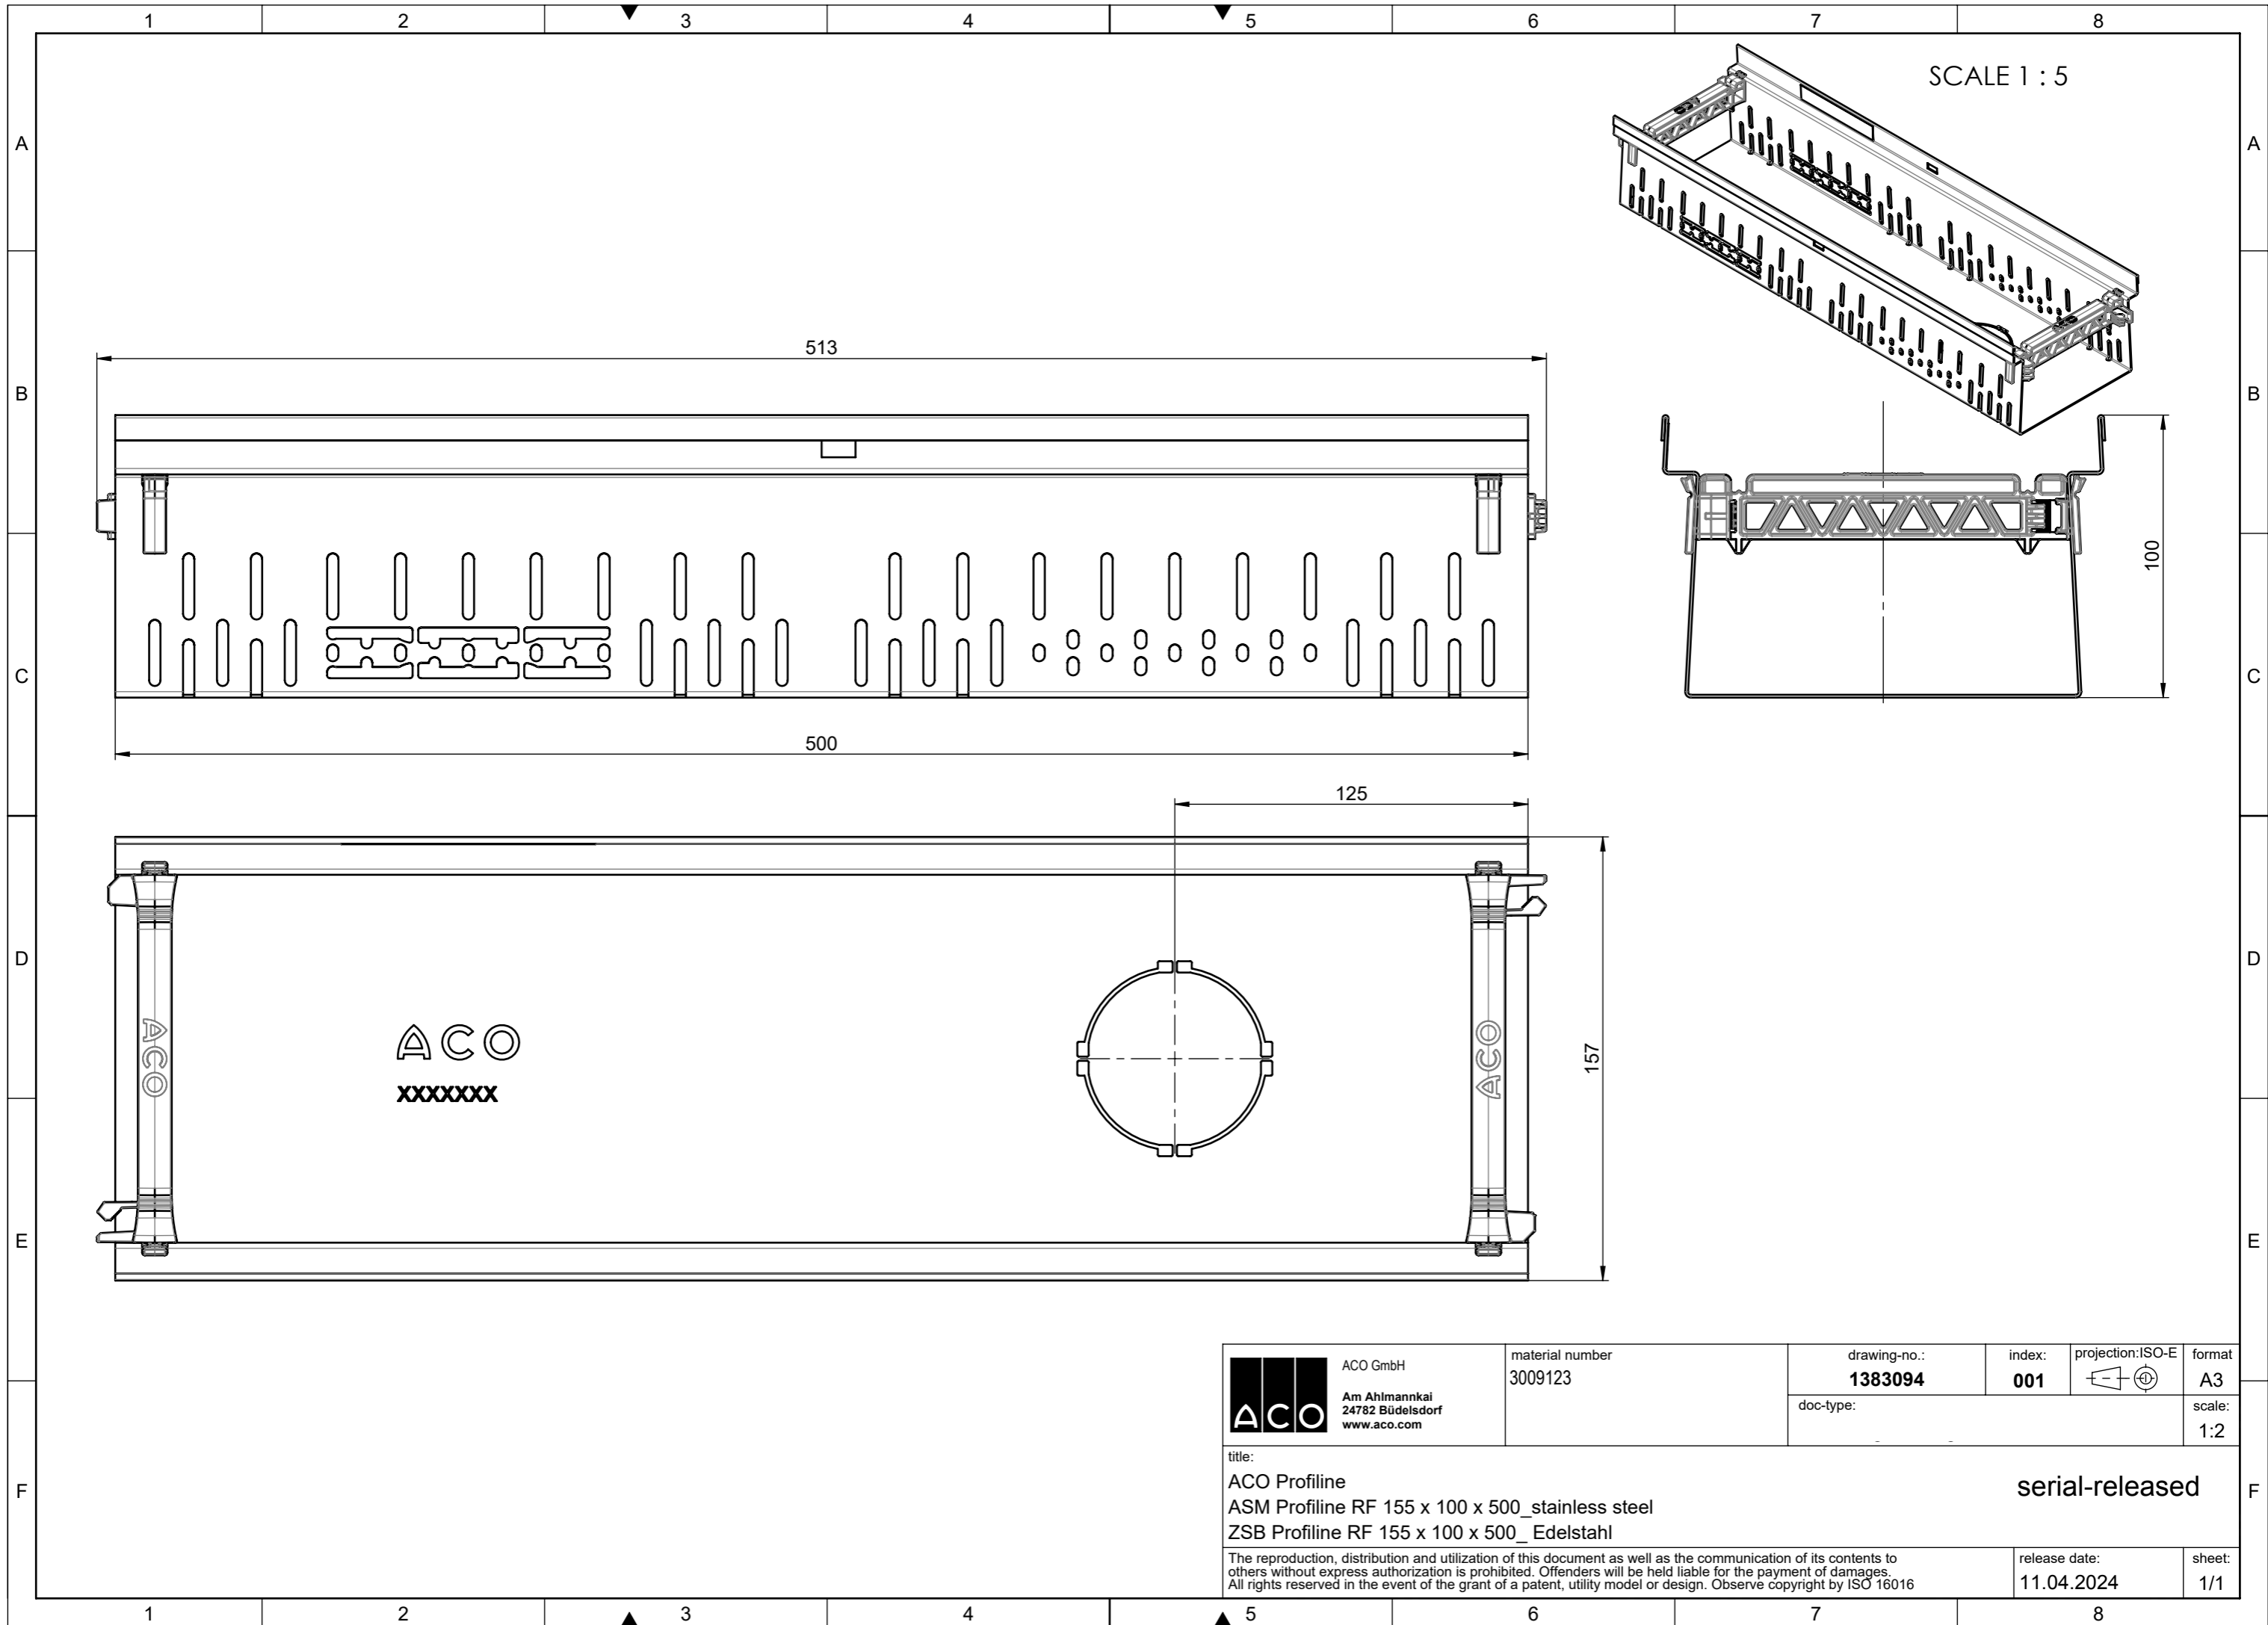

SCALE 1 : 5

513

500

125

157

100

ACO
XXXXXXX

ACO GmbH Am Ahlmannkai 24782 Büdelsdorf www.aco.com	material number 3009123	drawing-no.: 1383094	index: 001	projection:ISO-E 	format A3
		doc-type:			scale: 1:2
title: ACO Profiline ASM Profiline RF 155 x 100 x 500_ stainless steel ZSB Profiline RF 155 x 100 x 500_ Edelstahl				serial-released	
The reproduction, distribution and utilization of this document as well as the communication of its contents to others without express authorization is prohibited. Offenders will be held liable for the payment of damages. All rights reserved in the event of the grant of a patent, utility model or design. Observe copyright by ISO 16016				release date: 11.04.2024	sheet: 1/1