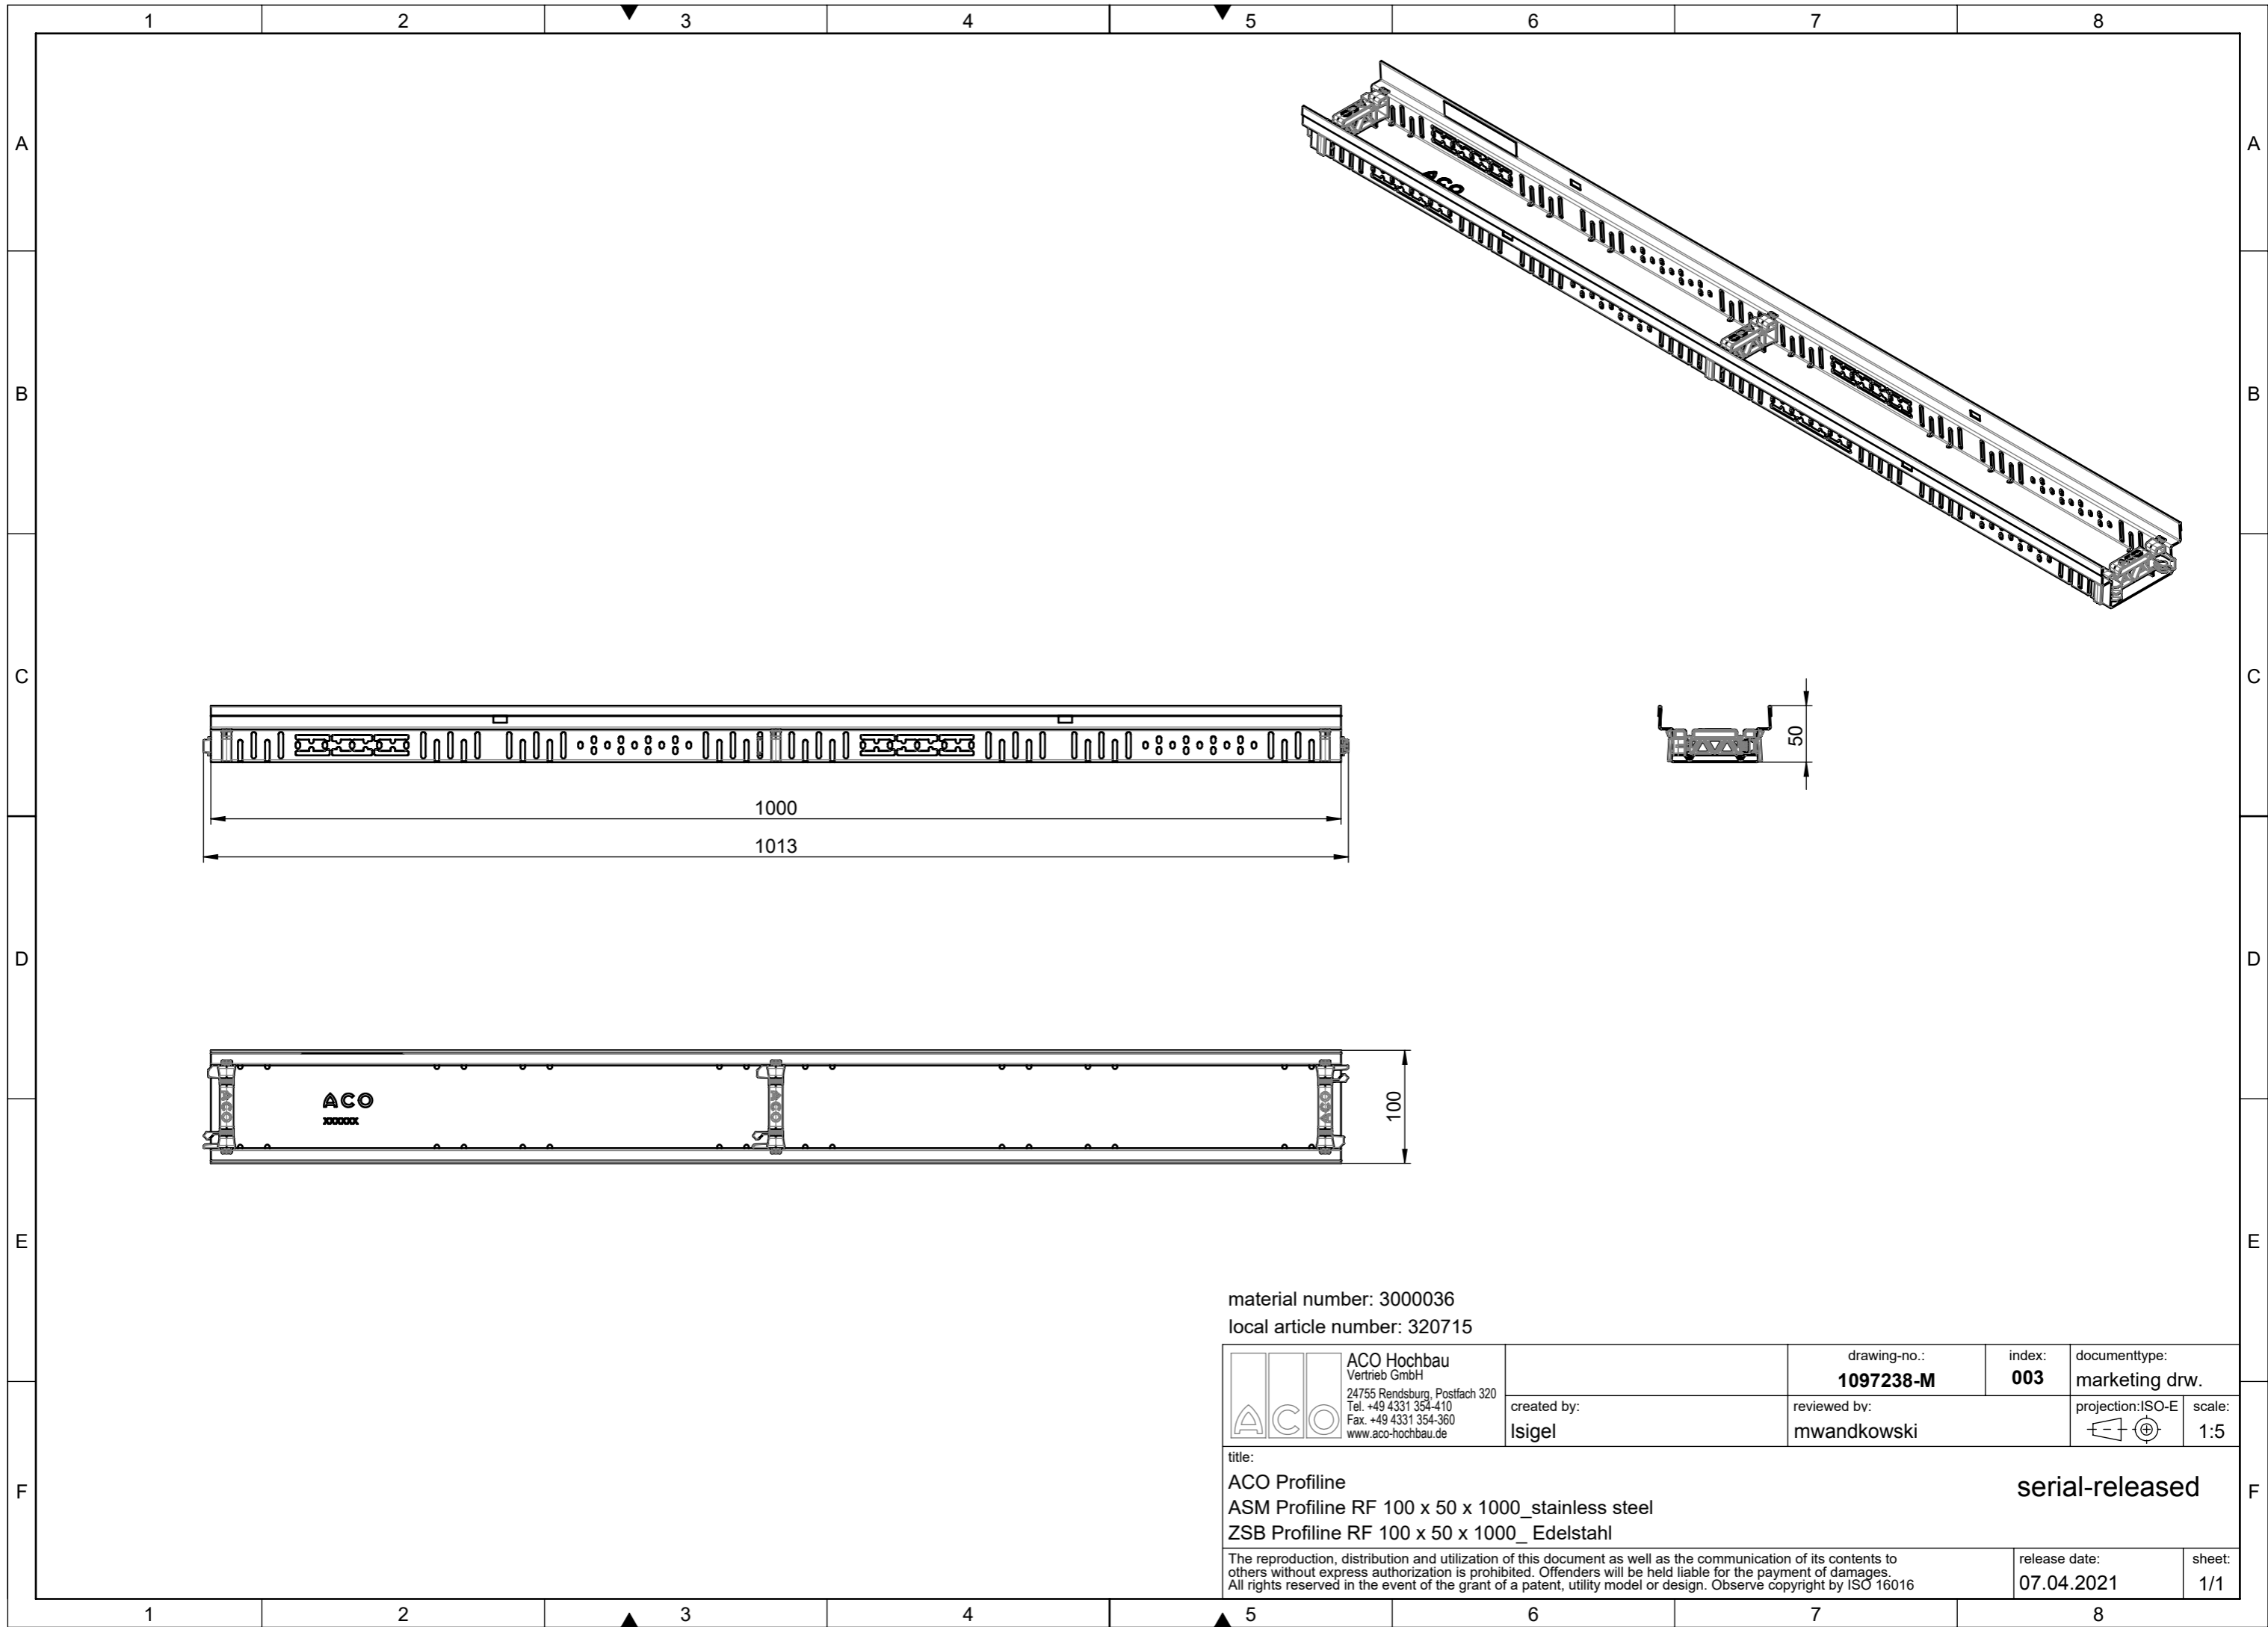

material number: 3000036
local article number: 320715

ACO Hochbau Vertrieb GmbH 24755 Rendsburg, Postfach 320 Tel. +49 4331 354-410 Fax. +49 4331 354-360 www.aco-hochbau.de	drawing-no.: 1097238-M	index: 003	documenttype: marketing drw.	
	created by: Isigel	reviewed by: mwandkowski	projection: ISO-E 	scale: 1:5
title: ACO Proflin ASM Proflin RF 100 x 50 x 1000_ stainless steel ZSB Proflin RF 100 x 50 x 1000_ Edelstahl			serial-released	
The reproduction, distribution and utilization of this document as well as the communication of its contents to others without express authorization is prohibited. Offenders will be held liable for the payment of damages. All rights reserved in the event of the grant of a patent, utility model or design. Observe copyright by ISO 16016			release date: 07.04.2021	
			sheet: 1/1