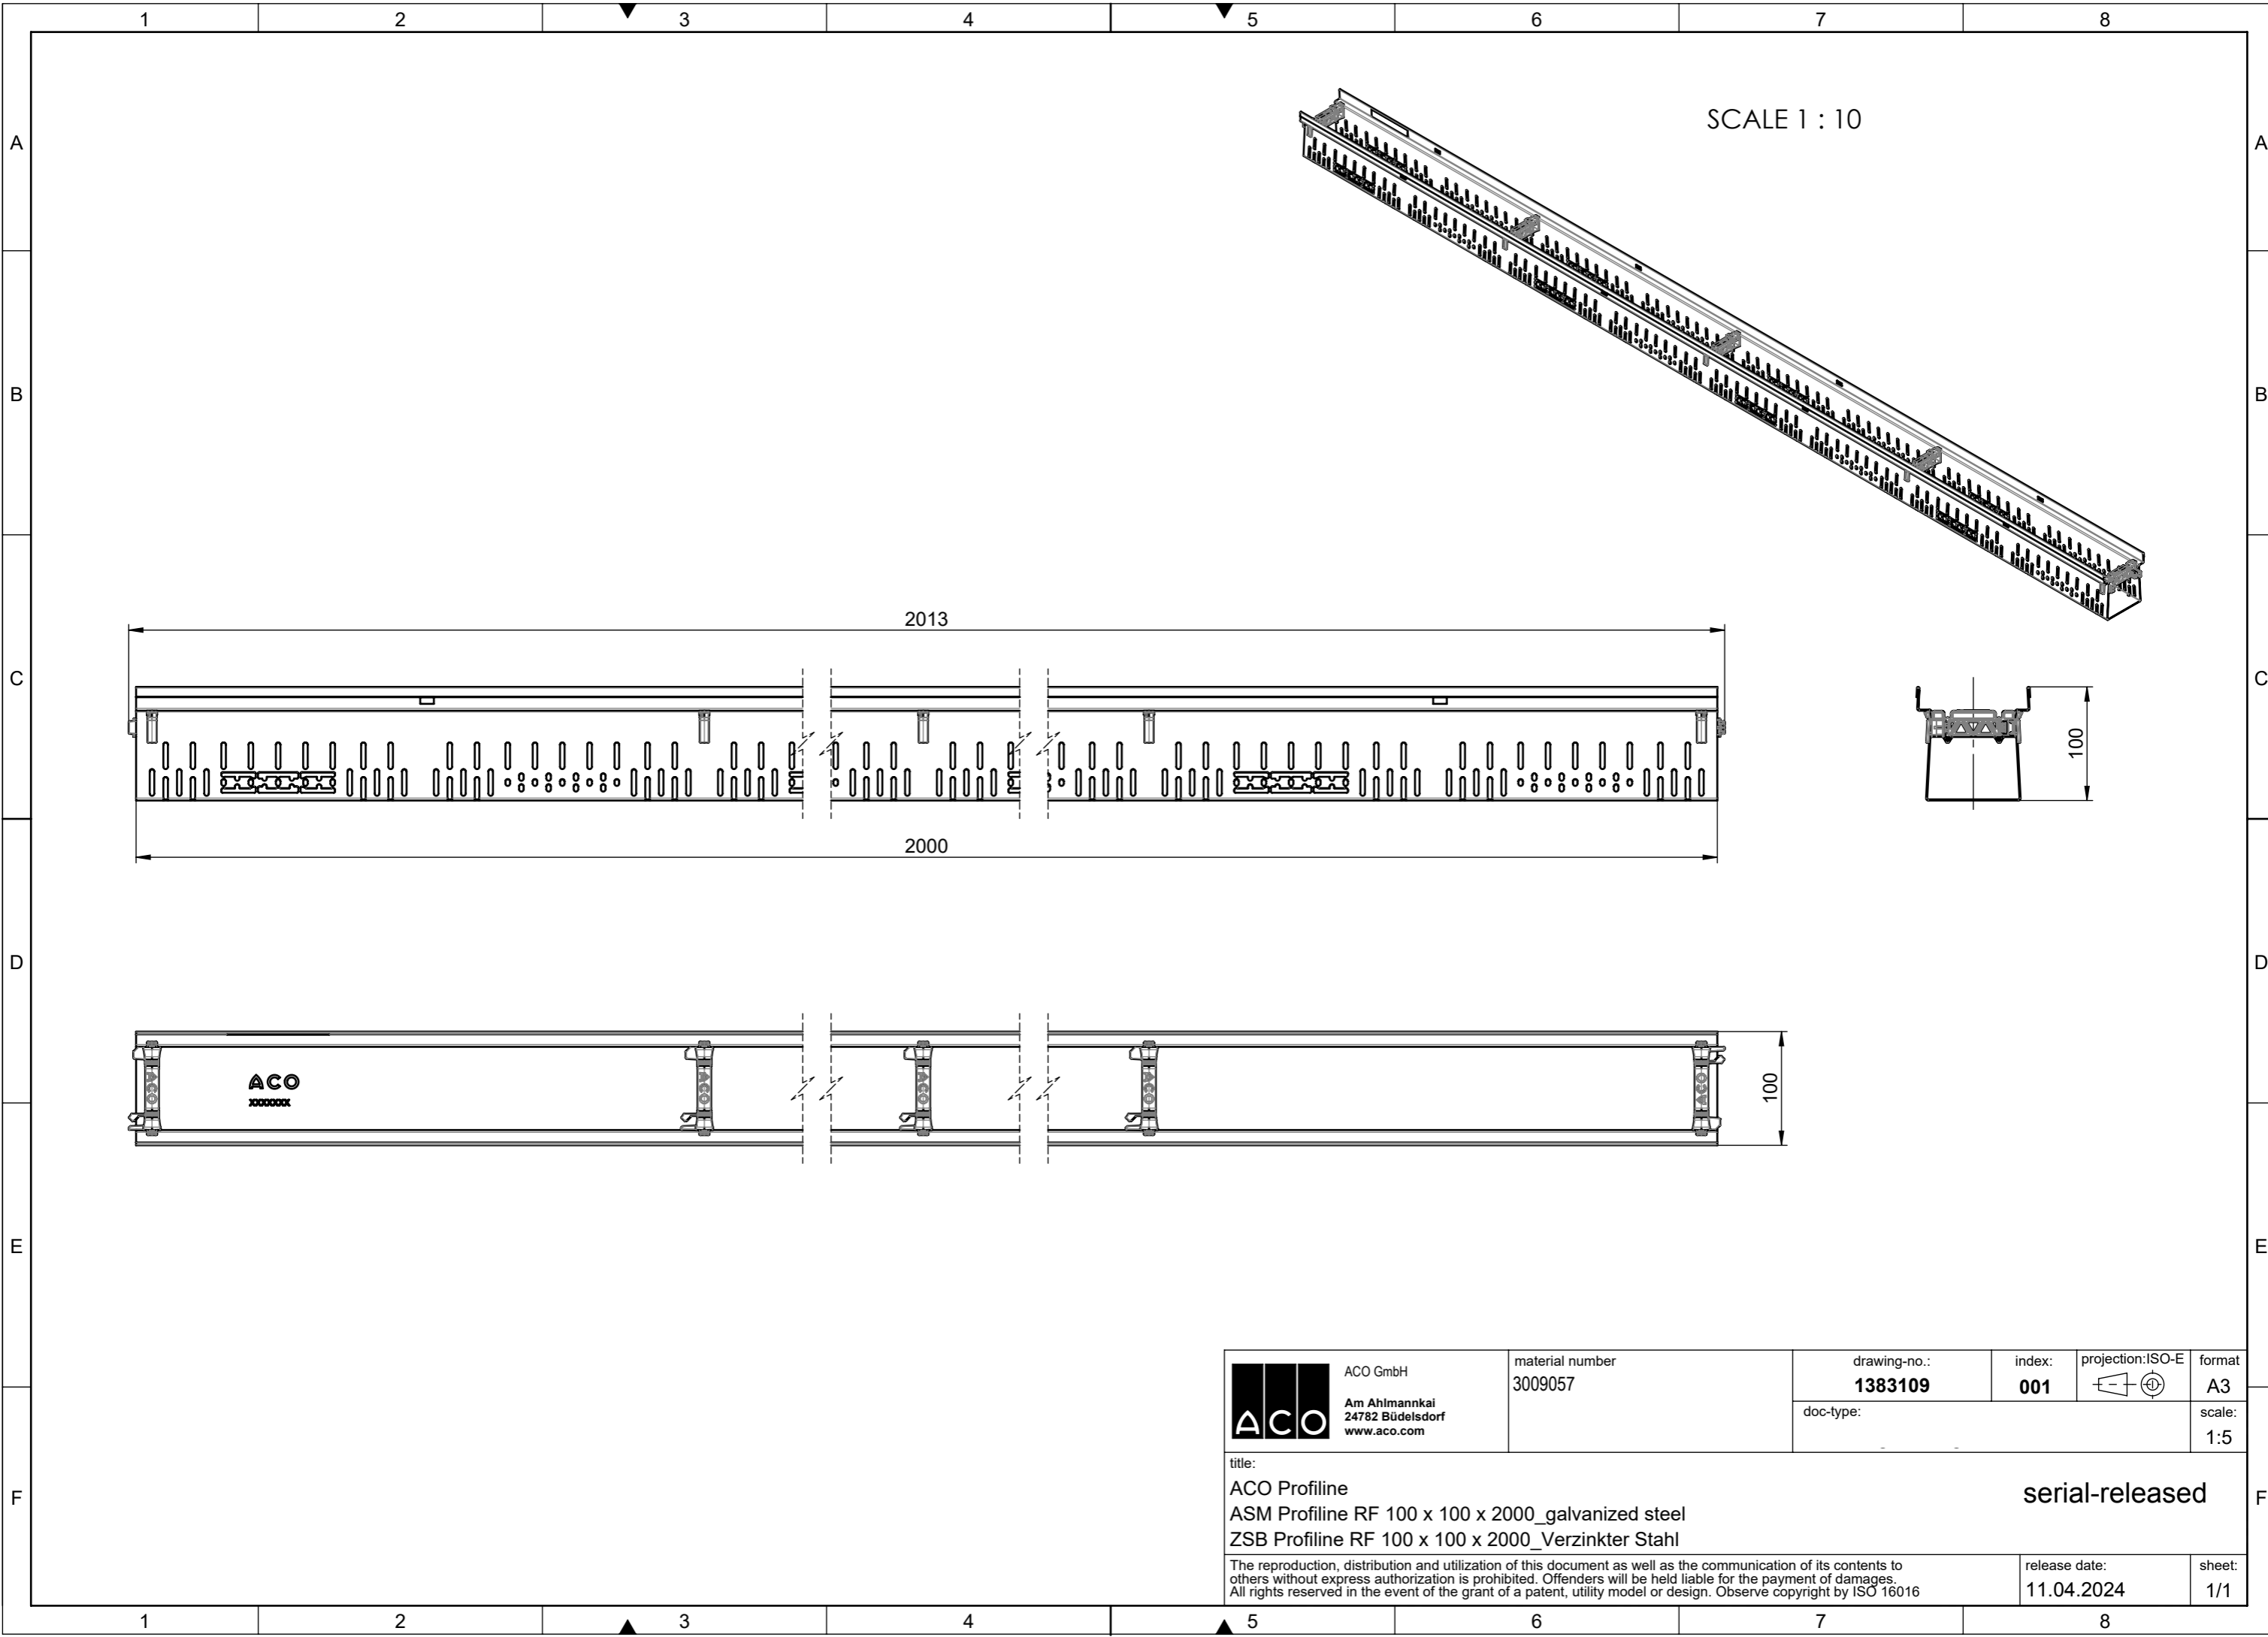

ACO ACO GmbH Am Ahlmannkai 24782 Büdelsdorf www.aco.com	material number 3009057	drawing-no.: 1383109	index: 001	projection: ISO-E 	format A3	
		doc-type:			scale: 1:5	
title: ACO Profiline ASM Profiline RF 100 x 100 x 2000_galvanized steel ZSB Profiline RF 100 x 100 x 2000_Verzinkter Stahl					serial-released	
The reproduction, distribution and utilization of this document as well as the communication of its contents to others without express authorization is prohibited. Offenders will be held liable for the payment of damages. All rights reserved in the event of the grant of a patent, utility model or design. Observe copyright by ISO 16016				release date: 11.04.2024	sheet: 1/1