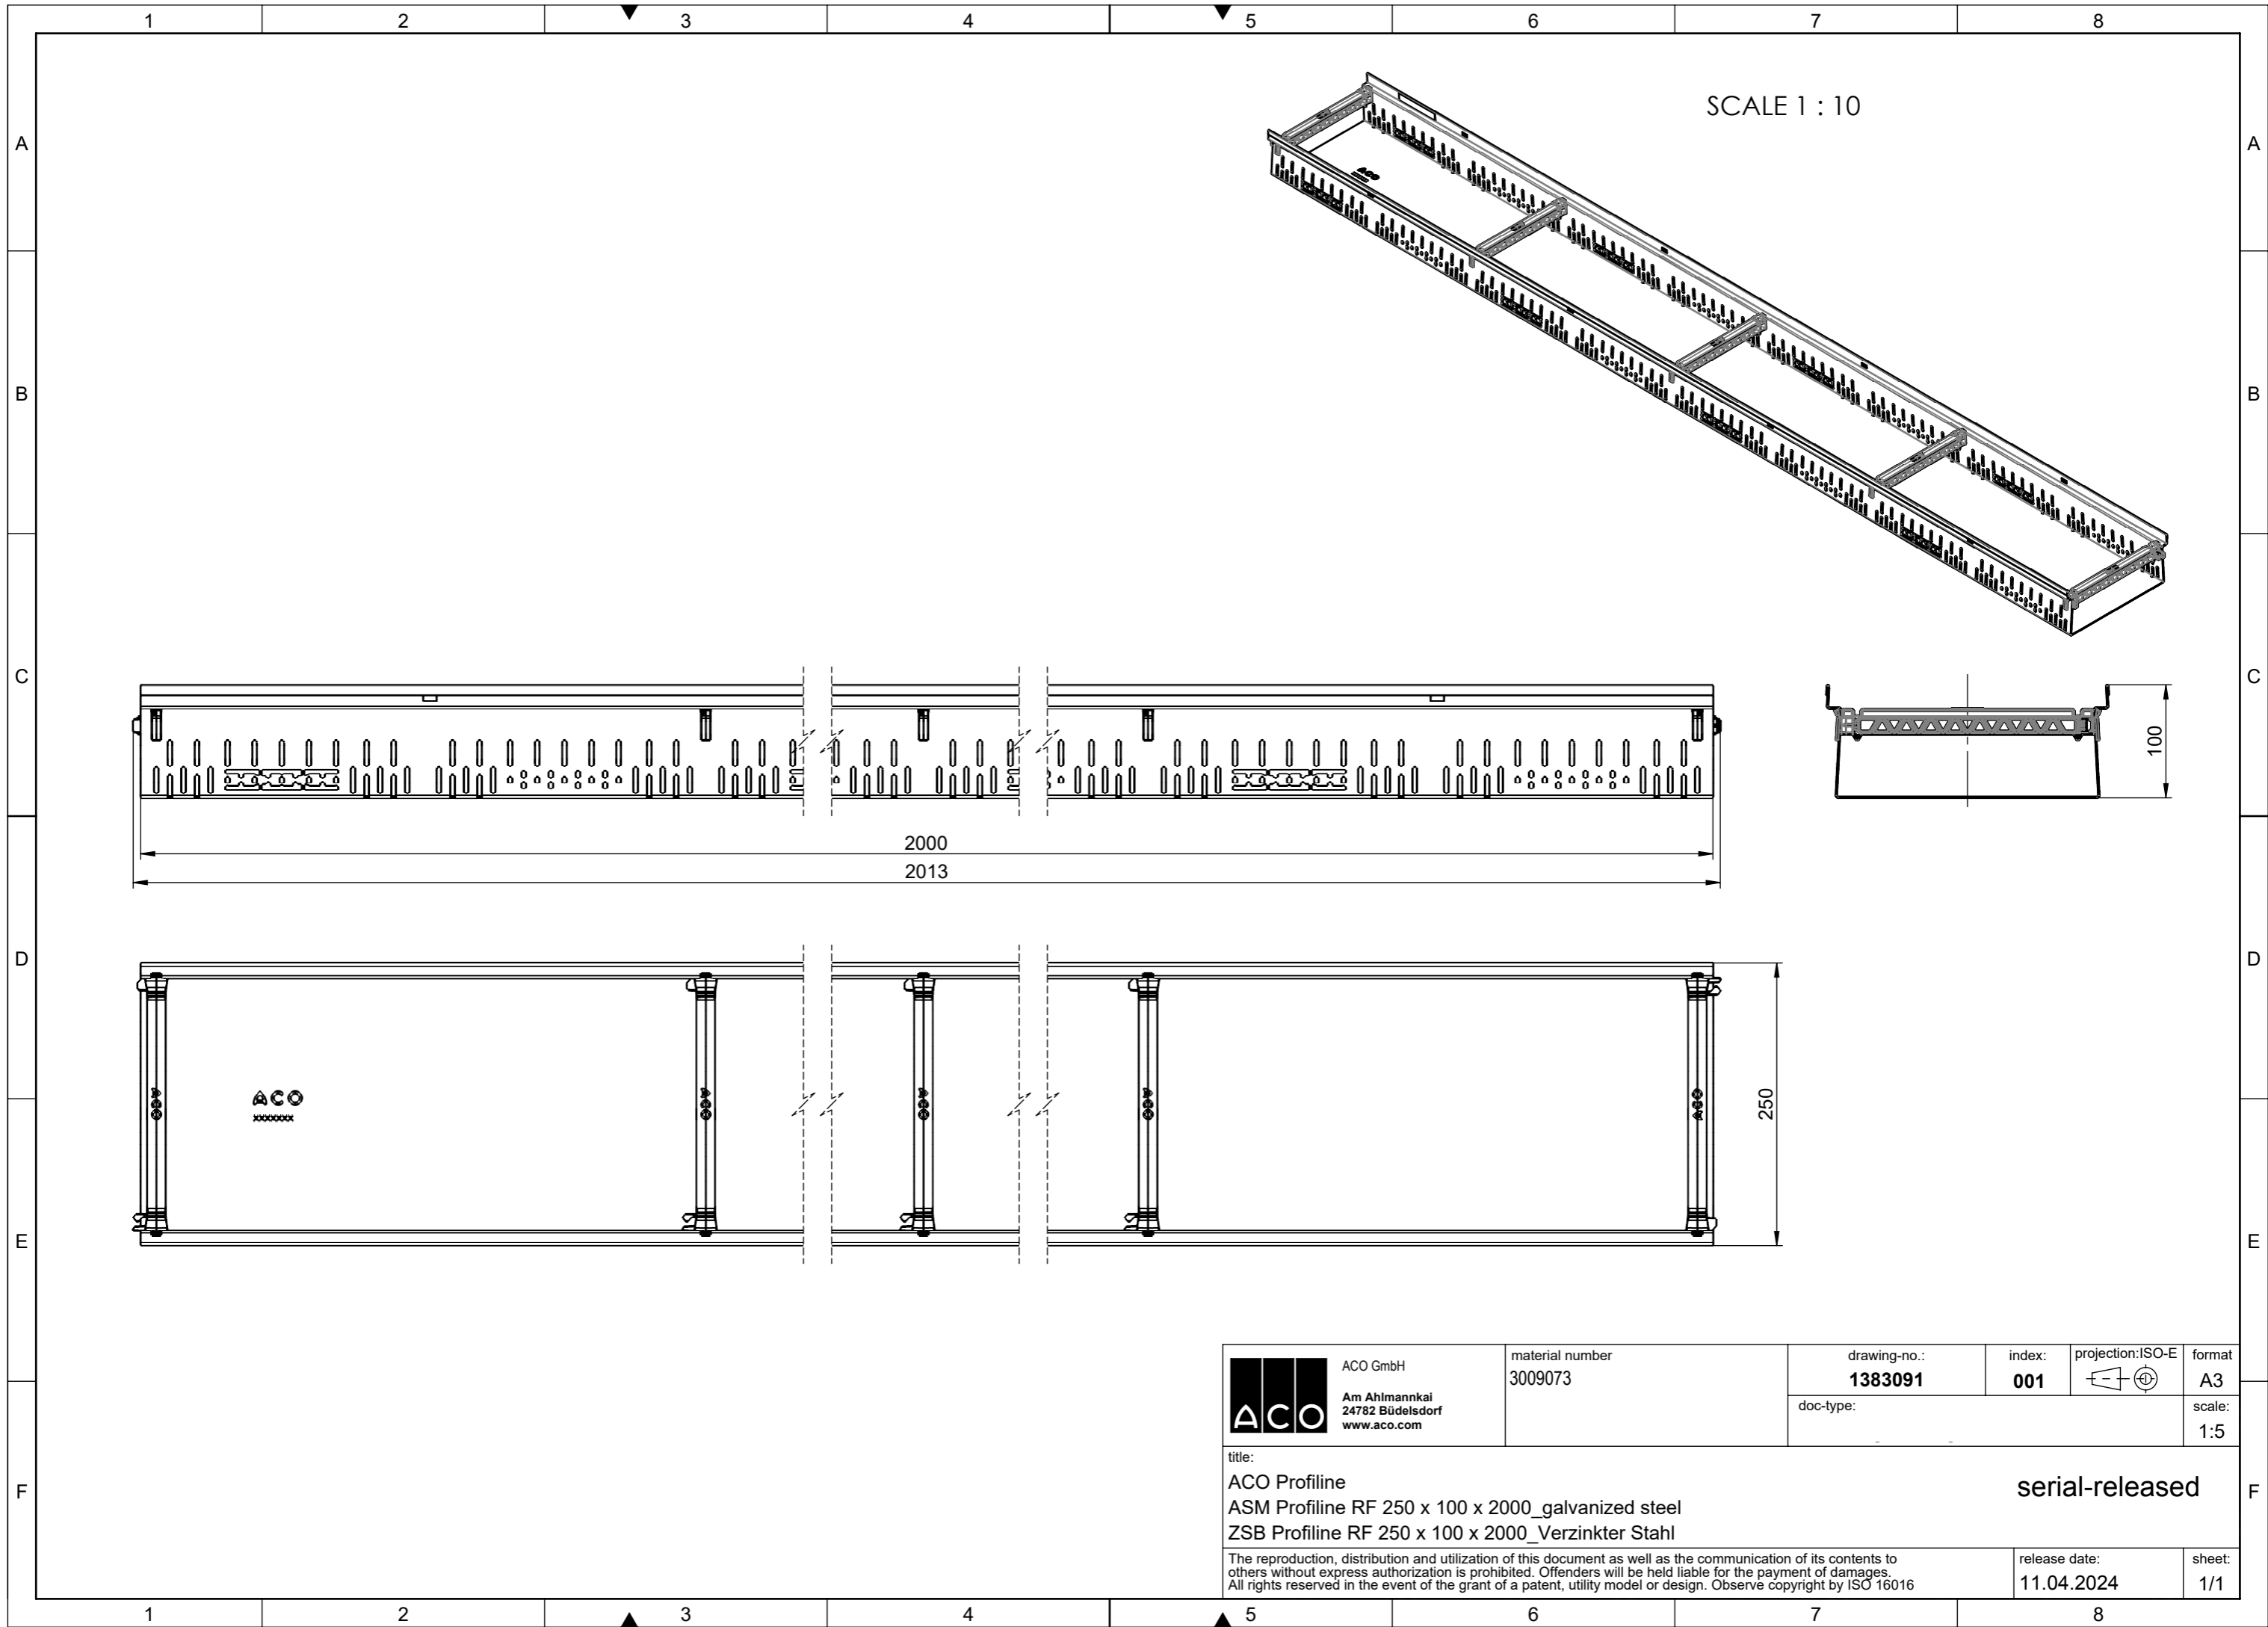

SCALE 1 : 10

ACO GmbH Am Ahlmannkai 24782 Büdelsdorf www.aco.com	material number 3009073	drawing-no.: 1383091	index: 001	projection: ISO-E 	format A3	
		doc-type:			scale: 1:5	
title: ACO Profiline ASM Profiline RF 250 x 100 x 2000_galvanized steel ZSB Profiline RF 250 x 100 x 2000_Verzinkter Stahl					serial-released	
The reproduction, distribution and utilization of this document as well as the communication of its contents to others without express authorization is prohibited. Offenders will be held liable for the payment of damages. All rights reserved in the event of the grant of a patent, utility model or design. Observe copyright by ISO 16016				release date: 11.04.2024	sheet: 1/1