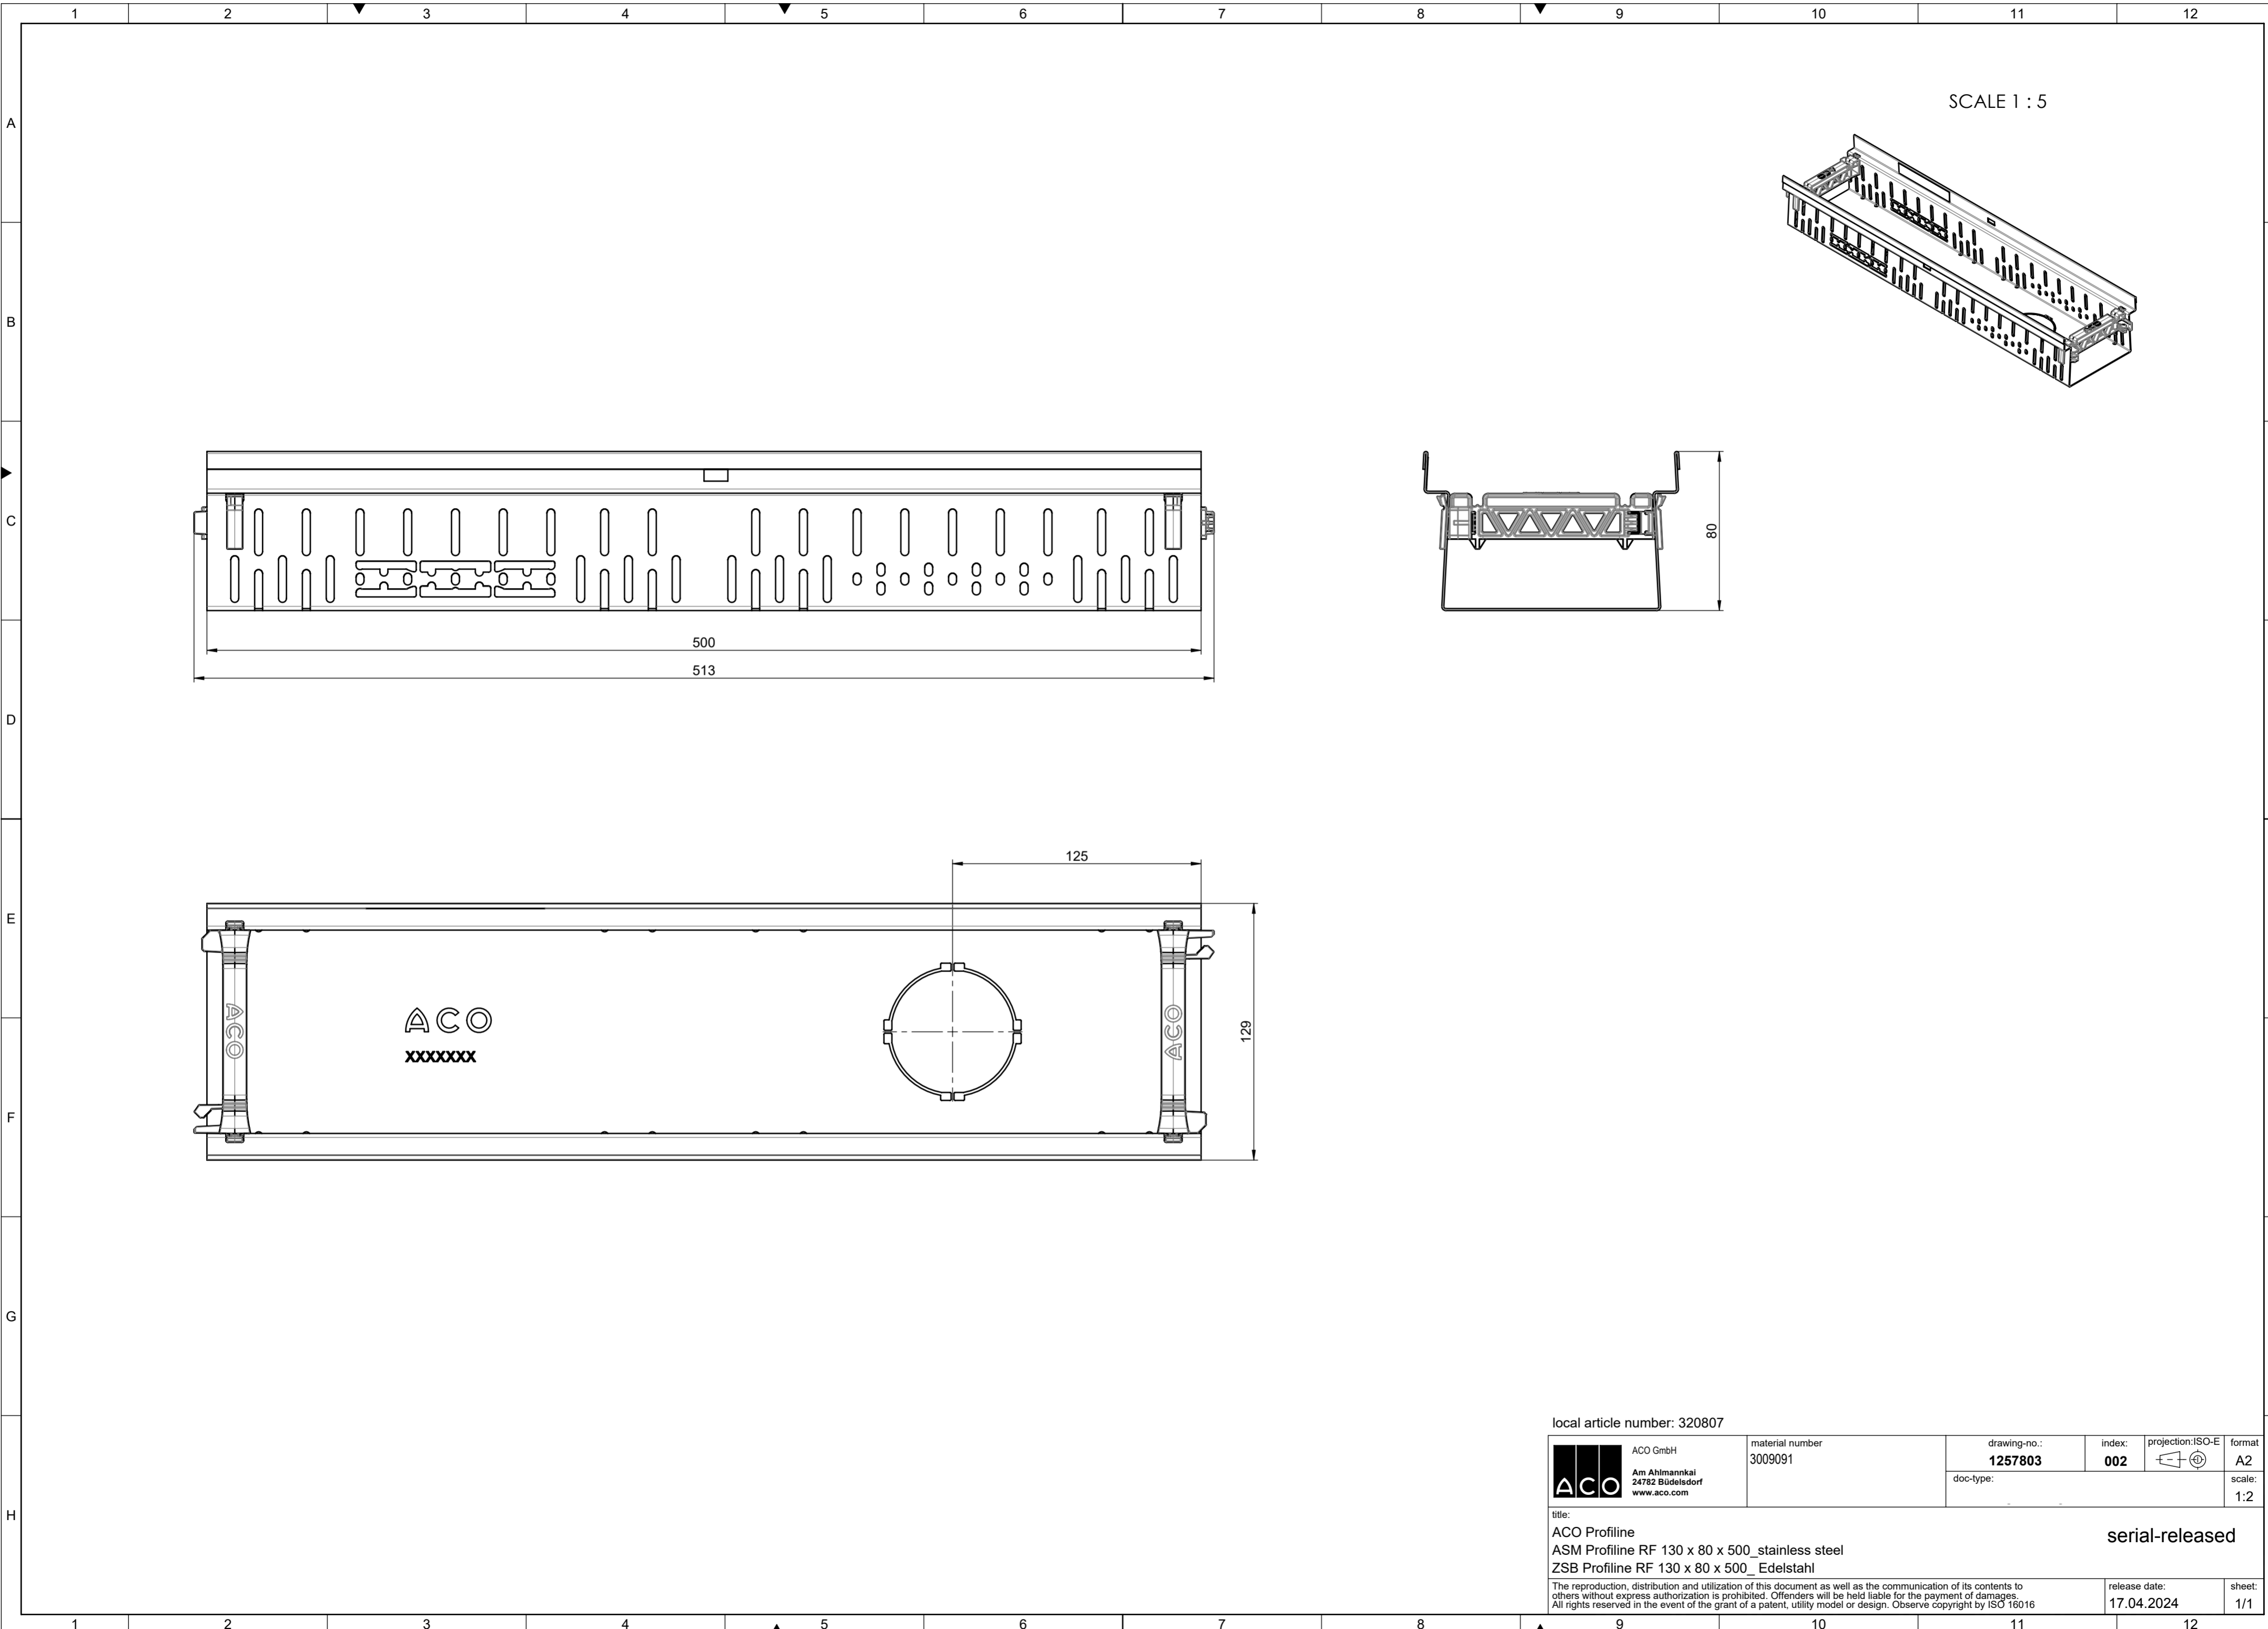

SCALE 1 : 5

local article number: 320807

ACO GmbH Am Ahlmannkai 24782 Büdelsdorf www.aco.com	material number 3009091	drawing-no.: 1257803	index: 002	projection: ISO-E 	format A2	
		doc-type:			scale: 1:2	

title:
ACO Profiline
ASM Profiline RF 130 x 80 x 500_stainless steel
ZSB Profiline RF 130 x 80 x 500_Edelstahl

serial-released

release date:
17.04.2024

sheet:
1/1